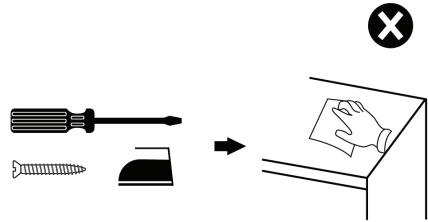

AURUM COFFEE TABLE SET

857NRD1101

857NRD1108

857NRD1111

857NRD1112

Dear Customer,

We are delighted to meet your needs and hope you enjoy our products. May they bring joy to you and your family.

Please be assured that this product has successfully passed all safety and health tests.