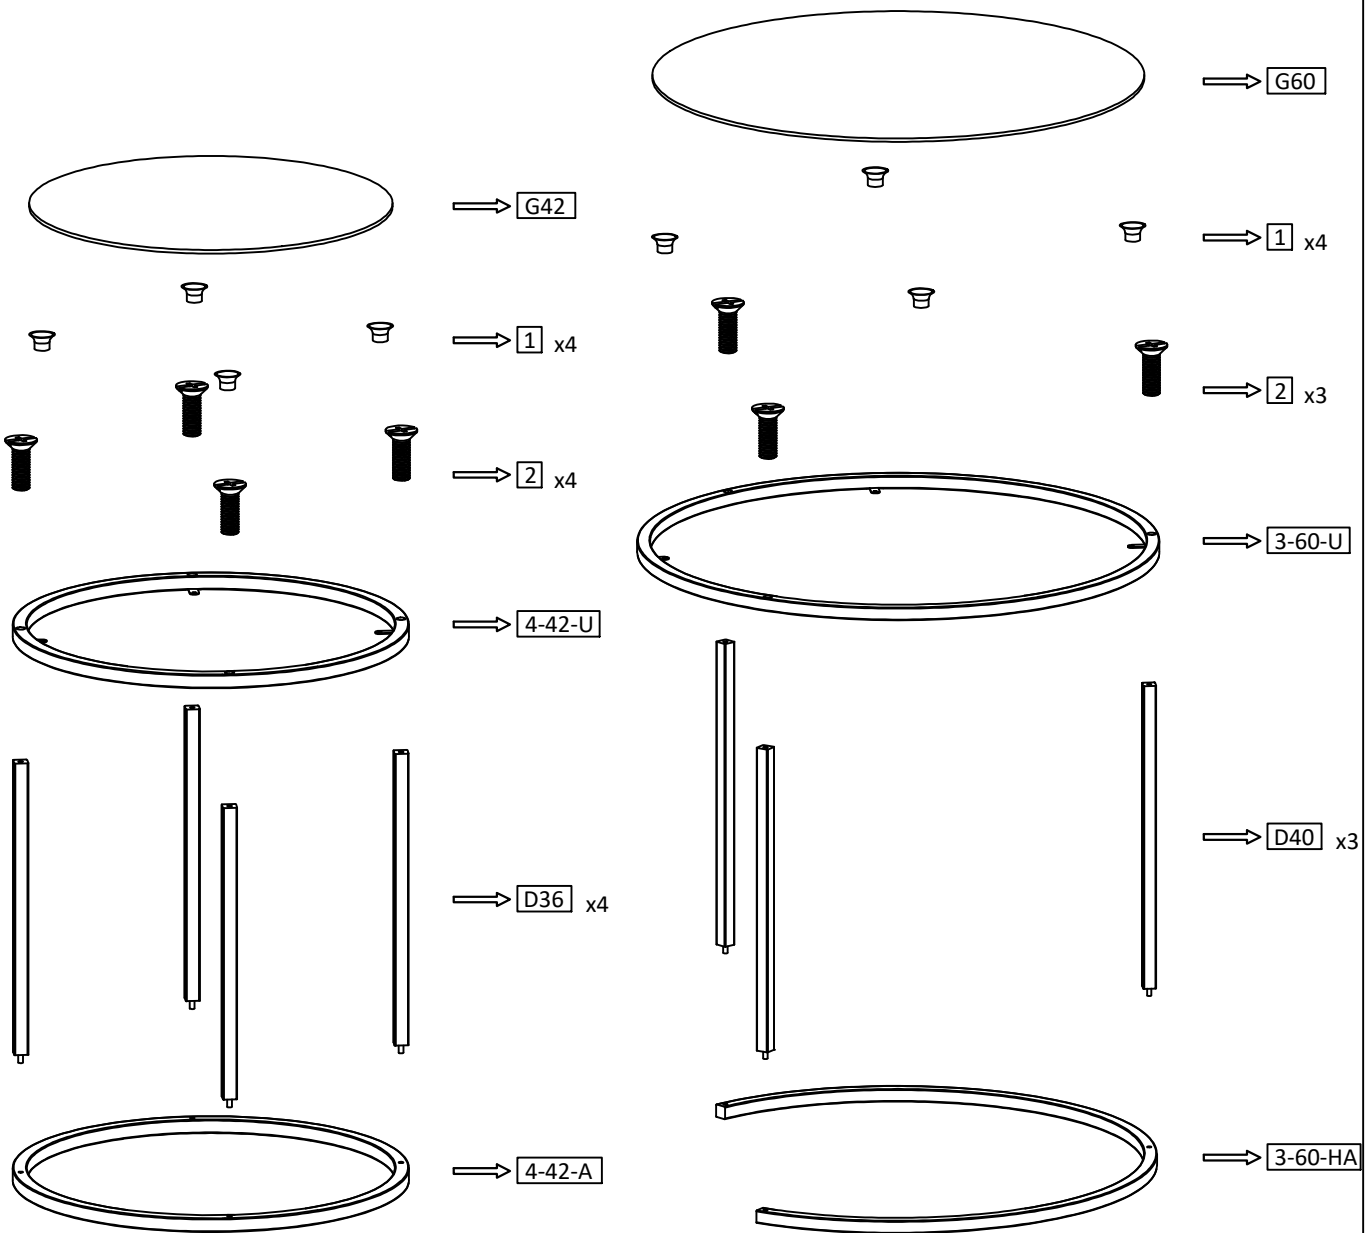

Do not undo or remove the drawer locking system.

ACCESSORY LIST

D36 x4

4-42-A

D36 x4

4-42-A

2

2 x4