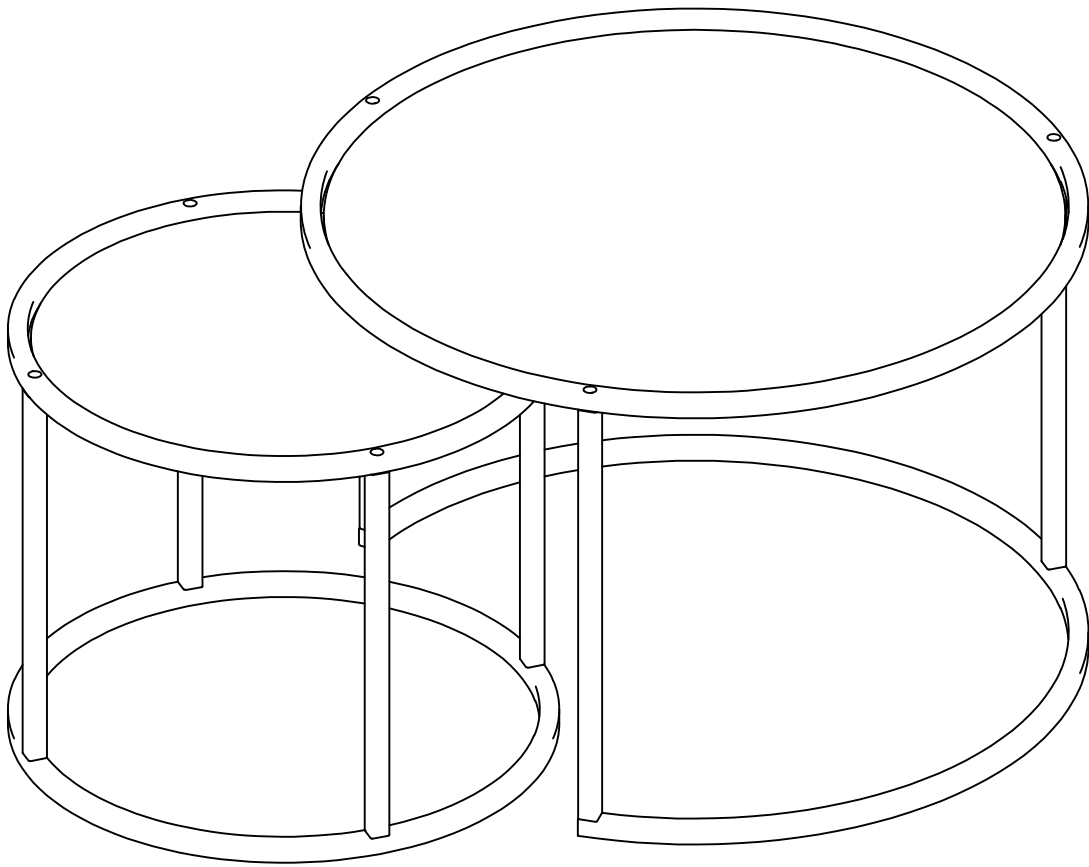

AURUM COFFEE TABLE SET

857NRD1101

857NRD1108

857NRD1111

857NRD1112

Dear Customer,

We are delighted to meet your needs and hope you enjoy our products. May they bring joy to you and your family.

Please be assured that this product has successfully passed all safety and health tests.