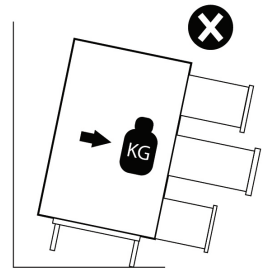

AURUM COFFEE TABLE SET

857NRD1101

857NRD1108

857NRD1111

857NRD1112

Dear Customer,

We are delighted to meet your needs and hope you enjoy our products. May they bring joy to you and your family.

Please be assured that this product has successfully passed all safety and health tests.