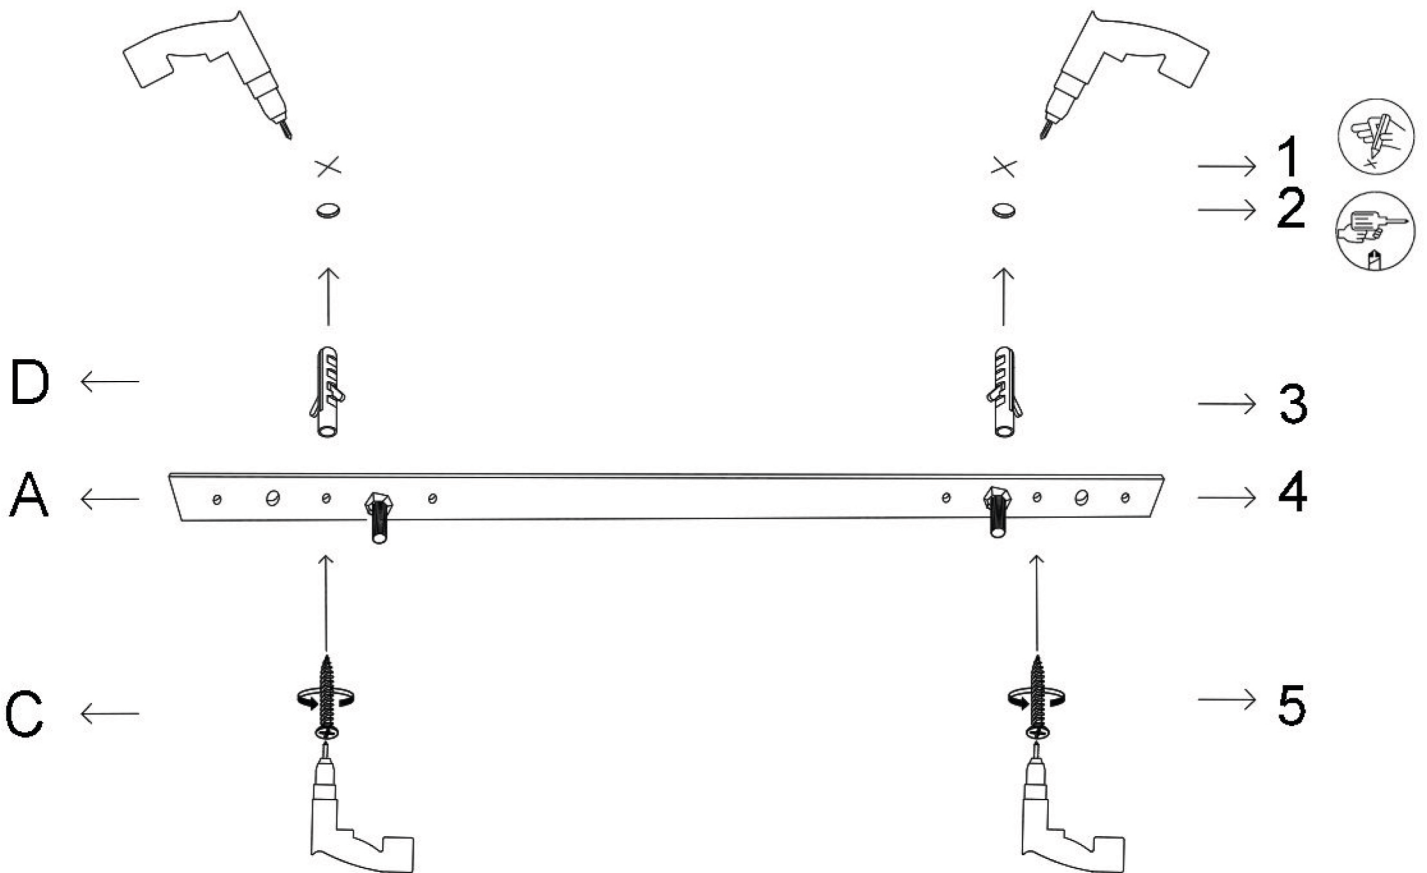

CAMINI CHANDELIER

Lighting Fixtures Safety & Core Instructions

Camini - MR - 872 / 892OPV1777

AKSESUAR LISTESİ / ACCESSORY LIST

1

2

A —

N L