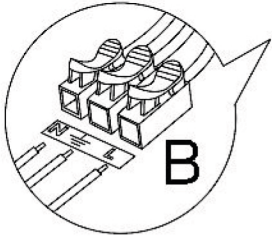

CAMINI CHANDELIER

Lighting Fixtures Safety & Core Instructions

Camini - MR - 872 / 892OPV1777

AKSESUAR LISTESİ / ACCESSORY LIST

1

2

A —

N L