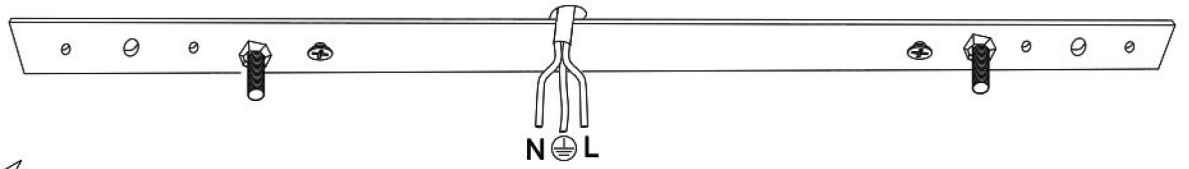

CAMINI CHANDELIER

Lighting Fixtures Safety & Core Instructions

Camini - MR - 872 / 892OPV1777

AKSESUAR LISTESİ / ACCESSORY LIST

1

2

A —

N L