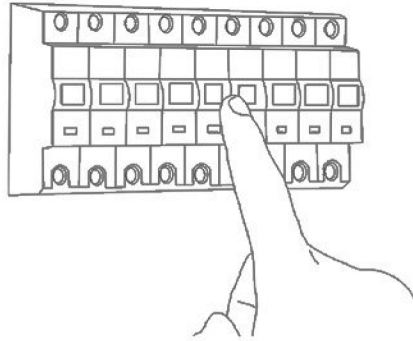

CAMINI CHANDELIER

Lighting Fixtures Safety & Core Instructions

Camini - MR - 872 / 892OPV1777

AKSESUAR LISTESİ / ACCESSORY LIST

1

2

A —

N L