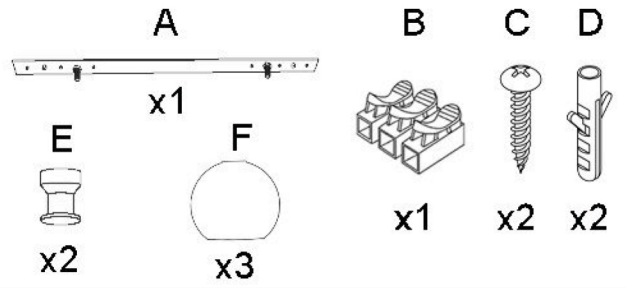

CAMINI CHANDELIER

Lighting Fixtures Safety & Core Instructions

Camini - MR - 872 / 892OPV1777

AKSESUAR LISTESİ / ACCESSORY LIST

1

2

A —

N L