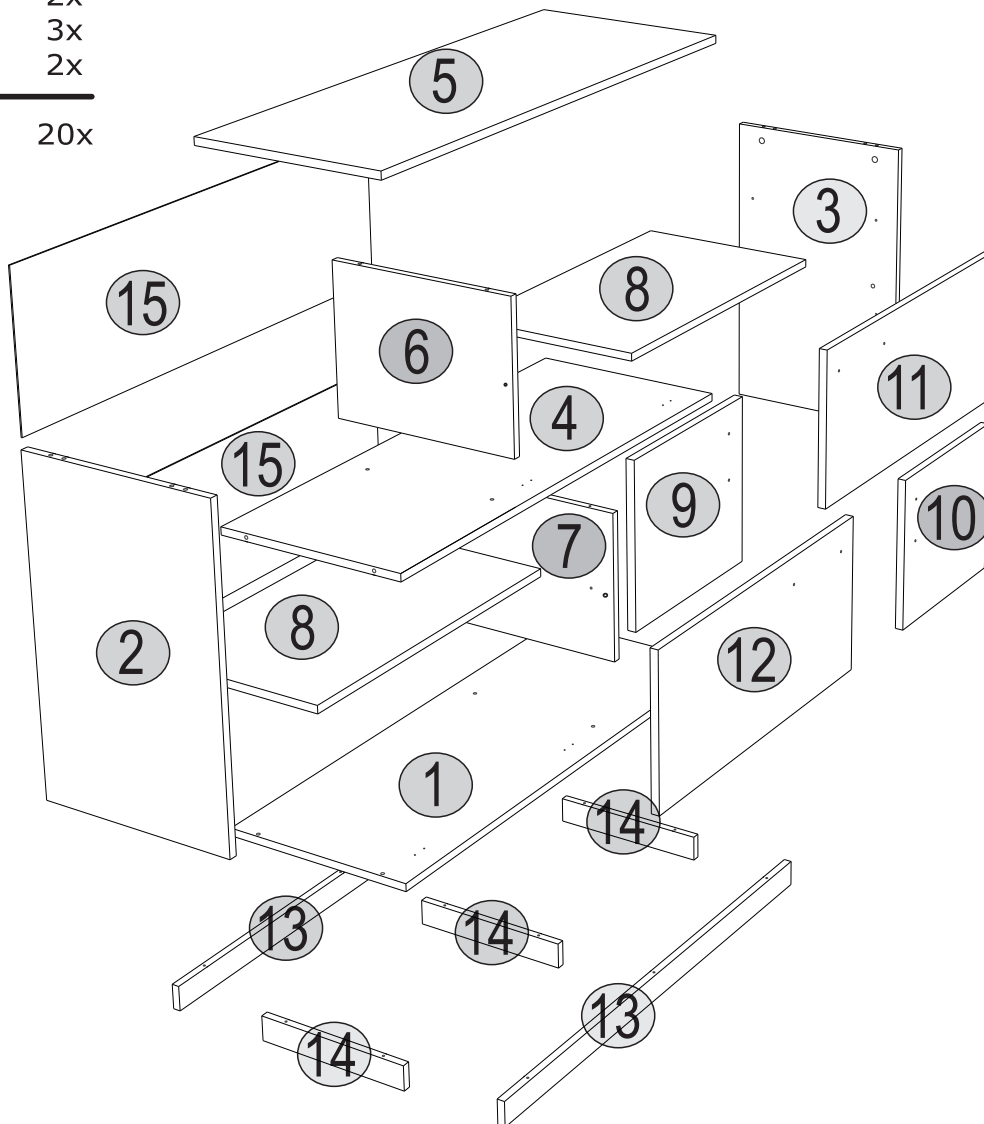

MARES

Disassembled Parts

Part#1	1x
Part#2	1x
Part#3	1x
Part#4	1x
Part#5	1x
Part#6	1x
Part#7	1x
Part#8	2x
Part#9	1x
Part#10	1x
part#11	1x
part#12	1x
Part#13	2x
Part#14	3x
Part#15	2x

Total 20x