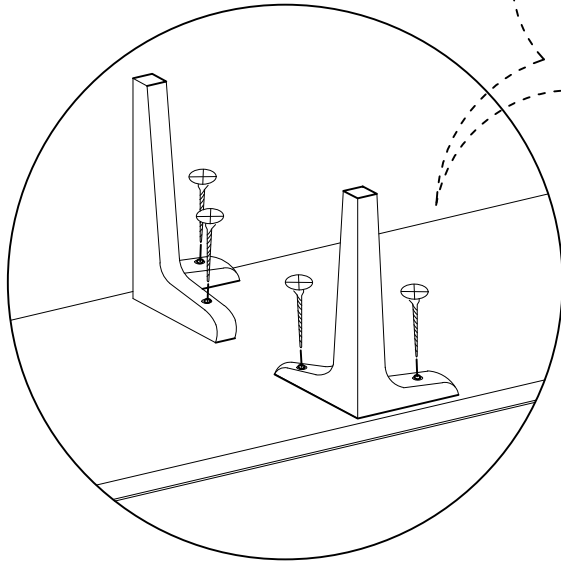

DEC20004/2 ARTEMIS

DECORMET

DEC20004/2 ARTEMIS

MATERIALS

					
X 32	X 32	X 32	X 22	X 12	X 4
A	B	C	D	G	H (M4x15)
MINIFIX GIB	MINIFIX BODY	MIN.STOPPER	DOWEL	3,5 x 18 SCREW	DRAWER SCREW
					
X 4	X 8	X 1	X 2	X 4	X 4
M	N	P	Z	AH	BM
RIBBON DOWEL	METRIC SCREW	ALLEN KEY	342MM DRAWER	SHELF BUTTON	250mm PVC LEG