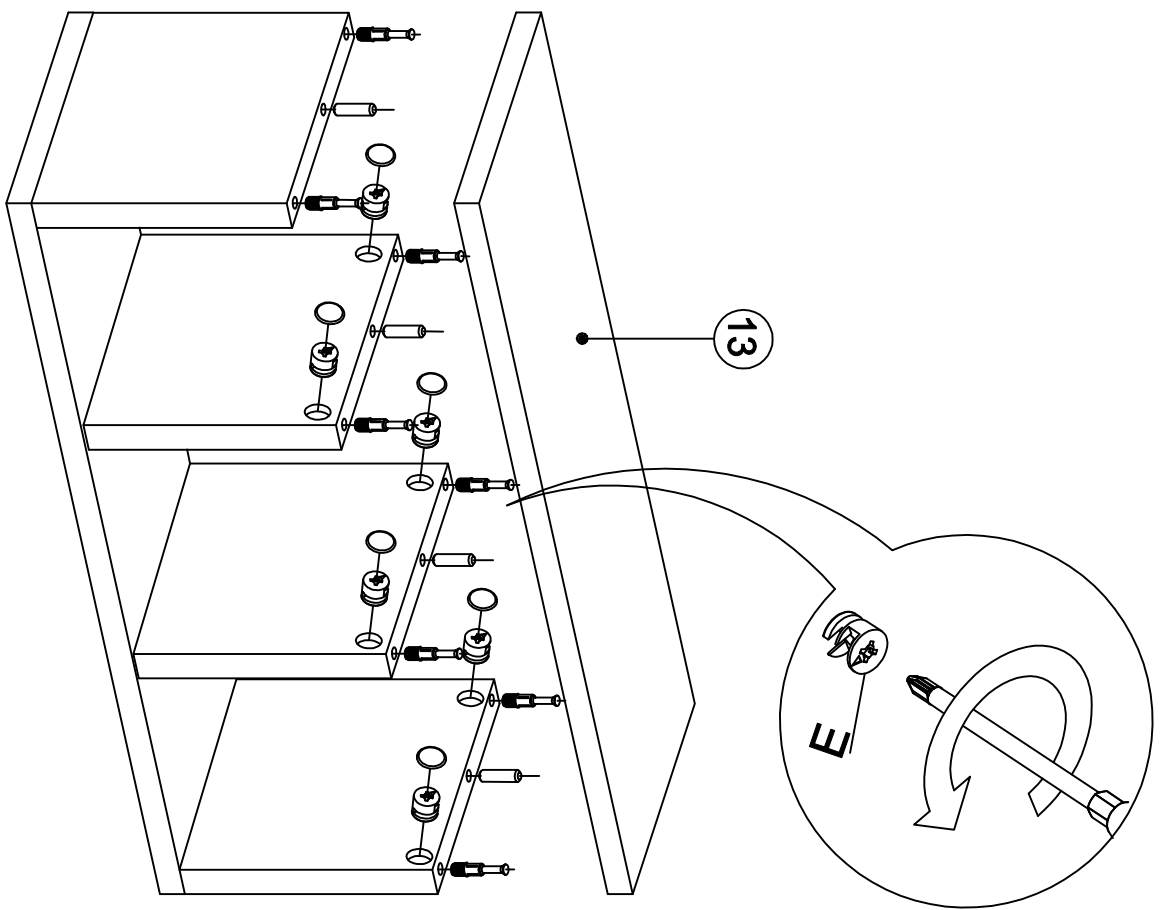

DEC20070 JUSTO

A1

DECORMET

**MATERIALS**

			
E	F	G	H
MINIFIX BODY	MINIFIX GIB	DOWEL	HINGE
			
P	Z	XX	AI
3.5x18 SCREW	MIN.STOPPER	6x80 SCREW	L IRON PLATE (COVERED)

NO	NAME	PIECE
1	BOTTOM PART	1 PC
2	LEFT PART	1 PC
3	MIDDLE PART	1 PC
4	MIDDLE PART	1 PC
5	TOP PART	1 PC
6	MIDDLE PART	1 PC
7	RIGHT PART	1 PC
8	TOP PART	1 PC
9	BACK PART	1 PC
10	COVER PARTS	2 PCS
11	SHELF / BOTTOM PART	1 PC
12	SHELF / MIDDLE PARTS	4 PCS
13	SHELF / TOP PART	1 PC