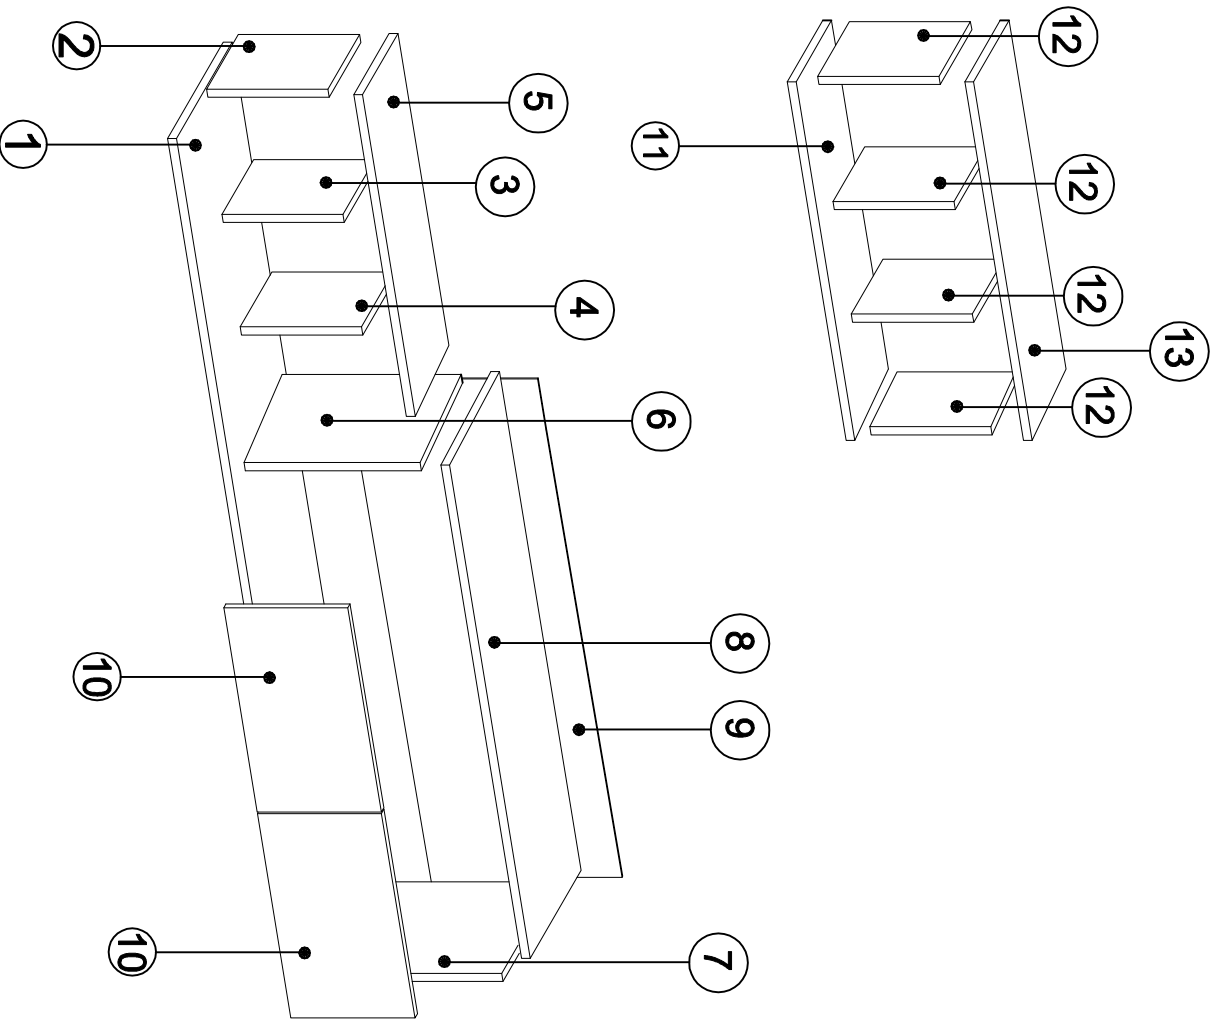

DEC20070 JUSTO

A1

DECORMET

**MATERIALS**

			
E	F	G	H
MINIFIX BODY	MINIFIX GIB	DOWEL	HINGE
			
P	Z	XX	AI
3.5x18 SCREW	MIN.STOPPER	6x80 SCREW	L IRON PLATE (COVERED)

NO	NAME	PIECE
1	BOTTOM PART	1 PC
2	LEFT PART	1 PC
3	MIDDLE PART	1 PC
4	MIDDLE PART	1 PC
5	TOP PART	1 PC
6	MIDDLE PART	1 PC
7	RIGHT PART	1 PC
8	TOP PART	1 PC
9	BACK PART	1 PC
10	COVER PARTS	2 PCS
11	SHELF / BOTTOM PART	1 PC
12	SHELF / MIDDLE PARTS	4 PCS
13	SHELF / TOP PART	1 PC