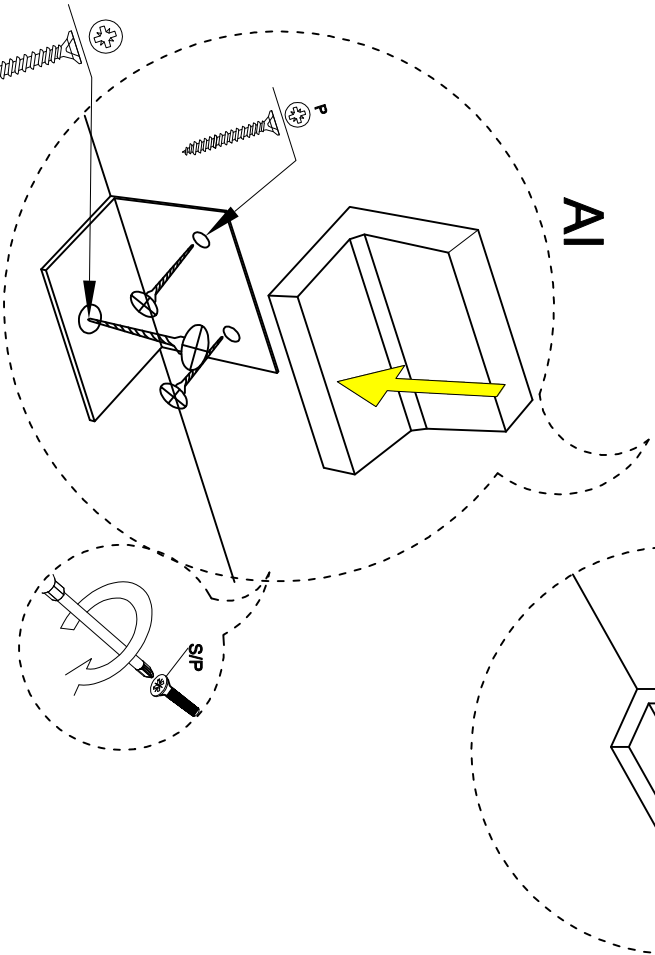

DEC20070 JUSTO

A1

DECORMET

**MATERIALS**

			
E	F	G	H
MINIFIX BODY	MINIFIX GIB	DOWEL	HINGE
			
P	Z	XX	AI
3.5x18 SCREW	MIN.STOPPER	6x80 SCREW	L IRON PLATE (COVERED)

NO	NAME	PIECE
1	BOTTOM PART	1 PC
2	LEFT PART	1 PC
3	MIDDLE PART	1 PC
4	MIDDLE PART	1 PC
5	TOP PART	1 PC
6	MIDDLE PART	1 PC
7	RIGHT PART	1 PC
8	TOP PART	1 PC
9	BACK PART	1 PC
10	COVER PARTS	2 PCS
11	SHELF / BOTTOM PART	1 PC
12	SHELF / MIDDLE PARTS	4 PCS
13	SHELF / TOP PART	1 PC