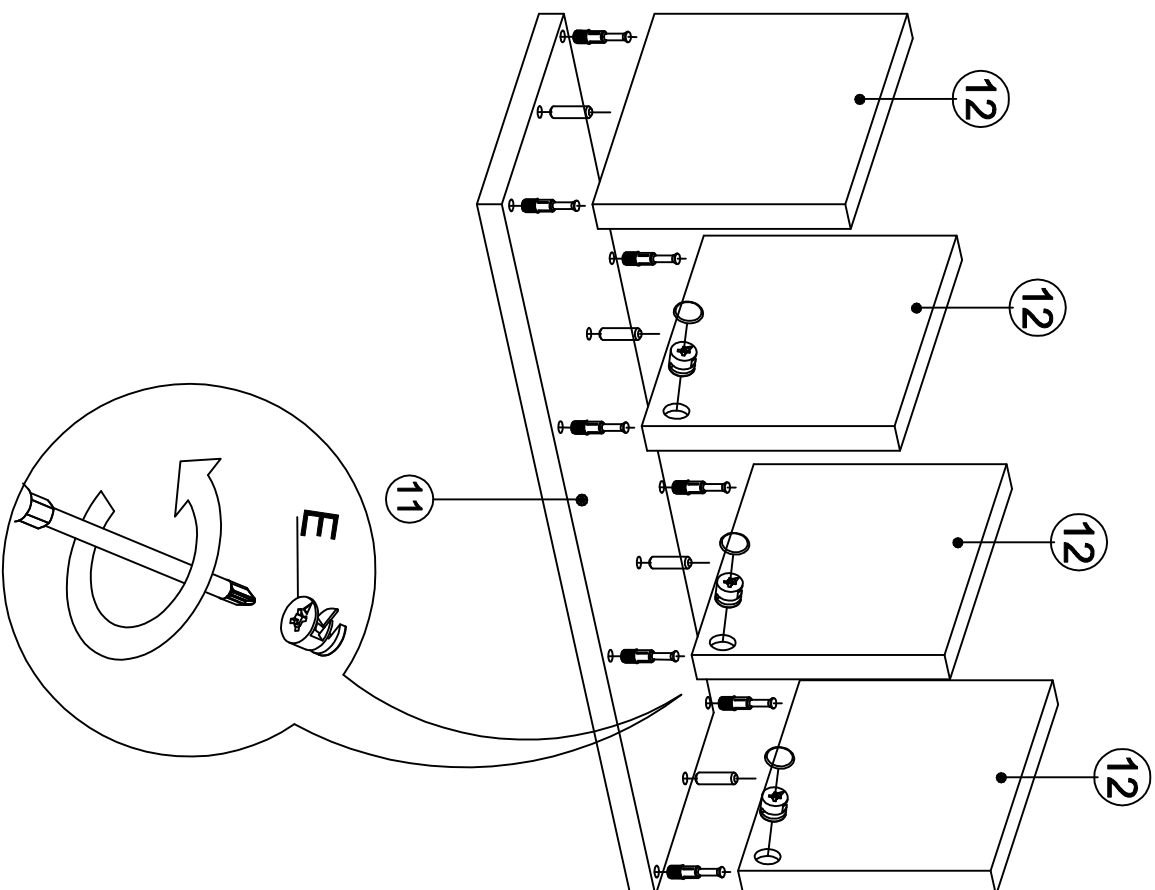

DEC20070 JUSTO

A1

DECORMET

**MATERIALS**

			
E	F	G	H
MINIFIX BODY	MINIFIX GIB	DOWEL	HINGE
			
P	Z	XX	AI
3.5x18 SCREW	MIN.STOPPER	6x80 SCREW	L IRON PLATE (COVERED)

NO	NAME	PIECE
1	BOTTOM PART	1 PC
2	LEFT PART	1 PC
3	MIDDLE PART	1 PC
4	MIDDLE PART	1 PC
5	TOP PART	1 PC
6	MIDDLE PART	1 PC
7	RIGHT PART	1 PC
8	TOP PART	1 PC
9	BACK PART	1 PC
10	COVER PARTS	2 PCS
11	SHELF / BOTTOM PART	1 PC
12	SHELF / MIDDLE PARTS	4 PCS
13	SHELF / TOP PART	1 PC