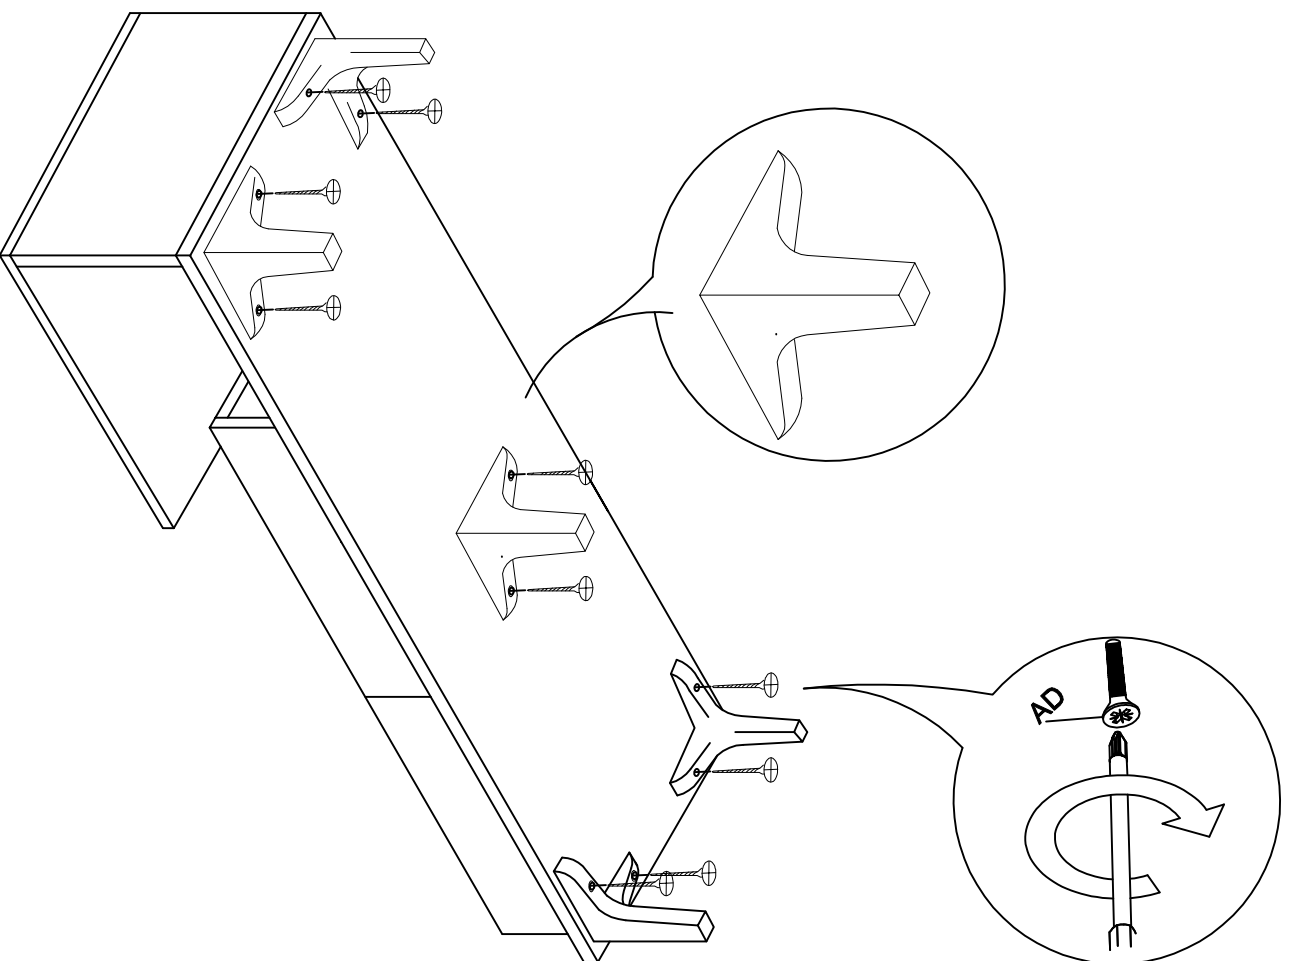

DEC20072 LIA

DECORMET

MATERIALS

E	F	G	H
MINIFIX BODY	MINIFIX GIB	DOWEL	HINGE
P	Z	XX	AI
3.5x18 SCREW	MIN.STOPPER	6x80 SCREW	L IRON MITER (COVERED)

NO	NAME	PIECE
1	BOTTOM PART	1 PC
2	LEFT PART	1 PC
3	MIDDLE PART	1 PC
4	MIDDLE PART	1 PC
5	MIDDLE PART	1 PC
6	RIGHT PART	1 PC
7	BACK PART	1 PC
8	TOP PART	1 PC
9	TOP PART	1 PC
10	COVER PARTS	2 PCS
11	SHELF BACK PART	1 PC
12	SHELF PART	1 PC