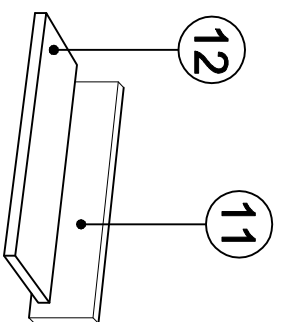

DEC20072 LIA

DECORMET

MATERIALS

E	F	G	H
MINIFIX BODY	MINIFIX GIB	DOWEL	HINGE
P	Z	XX	AI
3.5x18 SCREW	MIN.STOPPER	6x80 SCREW	L IRON MITER (COVERED)

NO	NAME	PIECE
1	BOTTOM PART	1 PC
2	LEFT PART	1 PC
3	MIDDLE PART	1 PC
4	MIDDLE PART	1 PC
5	MIDDLE PART	1 PC
6	RIGHT PART	1 PC
7	BACK PART	1 PC
8	TOP PART	1 PC
9	TOP PART	1 PC
10	COVER PARTS	2 PCS
11	SHELF BACK PART	1 PC
12	SHELF PART	1 PC