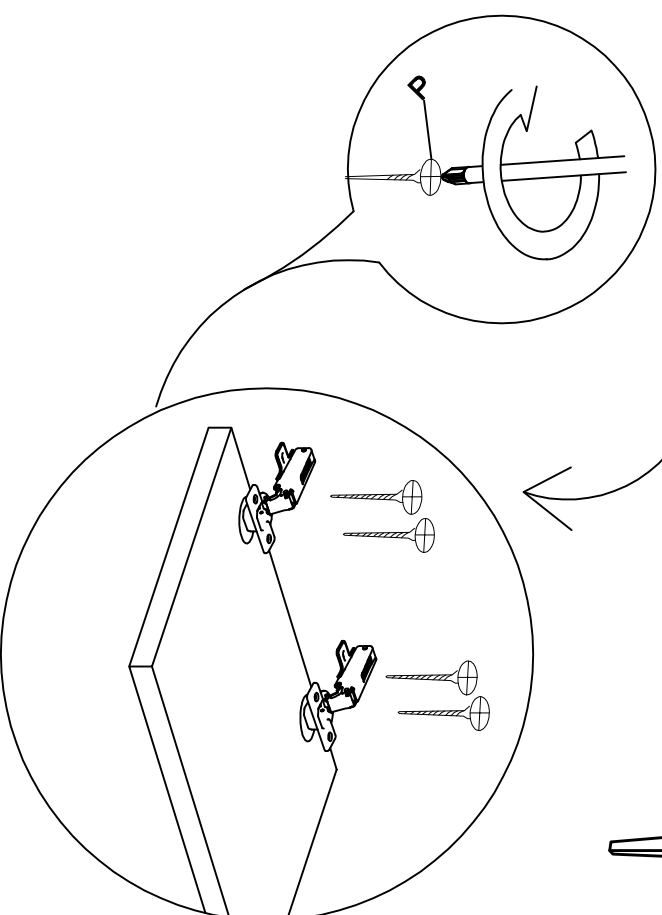

DEC20072 LIA

DECORMET

MATERIALS

E	F	G	H
MINIFIX BODY	MINIFIX GIB	DOWEL	HINGE
P	Z	XX	AI
3.5x18 SCREW	MIN.STOPPER	6x80 SCREW	L IRON MITER (COVERED)

NO	NAME	PIECE
1	BOTTOM PART	1 PC
2	LEFT PART	1 PC
3	MIDDLE PART	1 PC
4	MIDDLE PART	1 PC
5	MIDDLE PART	1 PC
6	RIGHT PART	1 PC
7	BACK PART	1 PC
8	TOP PART	1 PC
9	TOP PART	1 PC
10	COVER PARTS	2 PCS
11	SHELF BACK PART	1 PC
12	SHELF PART	1 PC