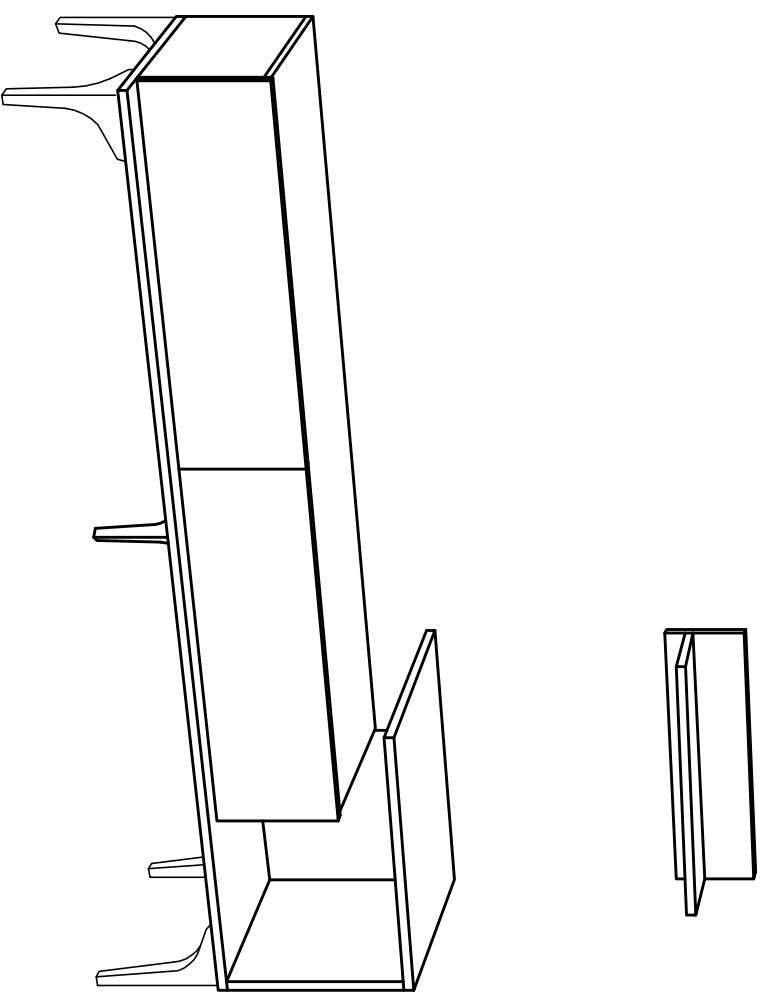

DEC20072 LIA

DECORMET

MATERIALS

E	F	G	H
MINIFIX BODY	MINIFIX GIB	DOWEL	HINGE
P	Z	XX	AI
3.5x18 SCREW	MIN.STOPPER	6x80 SCREW	L IRON MITER (COVERED)

NO	NAME	PIECE
1	BOTTOM PART	1 PC
2	LEFT PART	1 PC
3	MIDDLE PART	1 PC
4	MIDDLE PART	1 PC
5	MIDDLE PART	1 PC
6	RIGHT PART	1 PC
7	BACK PART	1 PC
8	TOP PART	1 PC
9	TOP PART	1 PC
10	COVER PARTS	2 PCS
11	SHELF BACK PART	1 PC
12	SHELF PART	1 PC