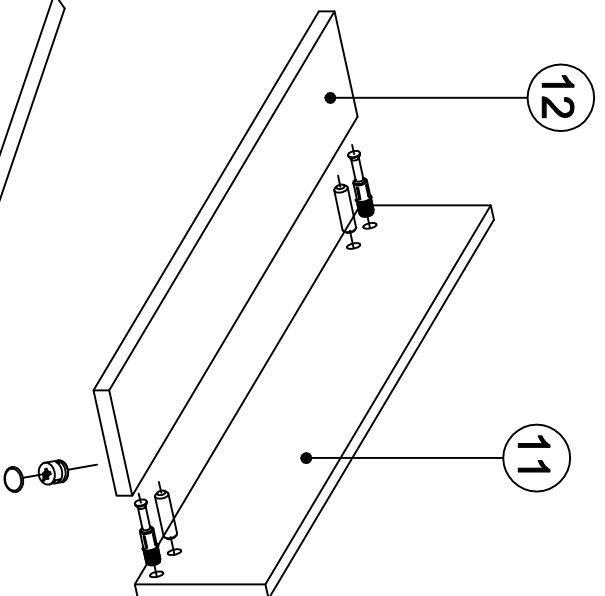

DEC20072 LIA

DECORMET

MATERIALS

E	F	G	H
MINIFIX BODY	MINIFIX GIB	DOWEL	HINGE
P	Z	XX	AI
3.5x18 SCREW	MIN.STOPPER	6x80 SCREW	L IRON MITER (COVERED)

NO	NAME	PIECE
1	BOTTOM PART	1 PC
2	LEFT PART	1 PC
3	MIDDLE PART	1 PC
4	MIDDLE PART	1 PC
5	MIDDLE PART	1 PC
6	RIGHT PART	1 PC
7	BACK PART	1 PC
8	TOP PART	1 PC
9	TOP PART	1 PC
10	COVER PARTS	2 PCS
11	SHELF BACK PART	1 PC
12	SHELF PART	1 PC