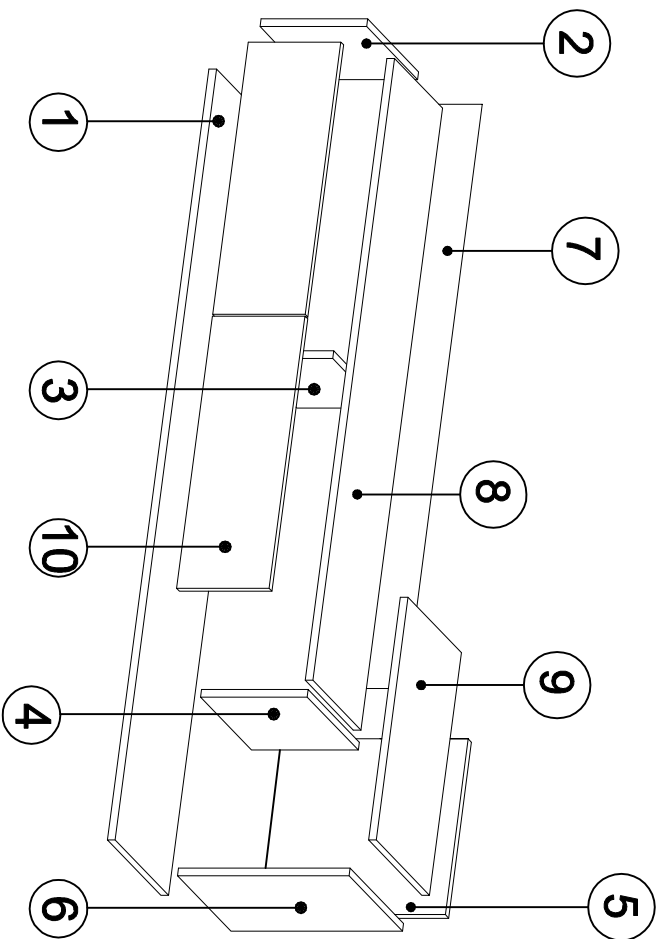

DEC20072 LIA

DECORMET

MATERIALS

E	F	G	H
MINIFIX BODY	MINIFIX GIB	DOWEL	HINGE
P	Z	XX	AI
3.5x18 SCREW	MIN.STOPPER	6x80 SCREW	L IRON MITER (COVERED)

NO	NAME	PIECE
1	BOTTOM PART	1 PC
2	LEFT PART	1 PC
3	MIDDLE PART	1 PC
4	MIDDLE PART	1 PC
5	MIDDLE PART	1 PC
6	RIGHT PART	1 PC
7	BACK PART	1 PC
8	TOP PART	1 PC
9	TOP PART	1 PC
10	COVER PARTS	2 PCS
11	SHELF BACK PART	1 PC
12	SHELF PART	1 PC