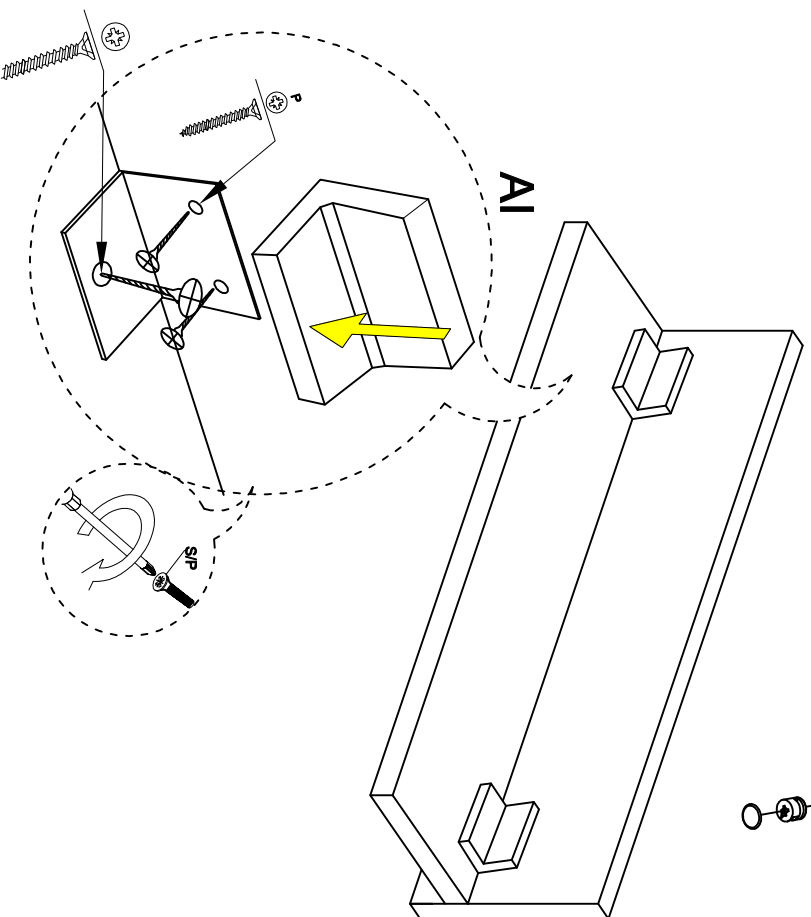

DEC20072 LIA

DECORMET

MATERIALS

E	F	G	H
MINIFIX BODY	MINIFIX GIB	DOWEL	HINGE
P	Z	XX	AI
3.5x18 SCREW	MIN.STOPPER	6x80 SCREW	L IRON MITER (COVERED)

NO	NAME	PIECE
1	BOTTOM PART	1 PC
2	LEFT PART	1 PC
3	MIDDLE PART	1 PC
4	MIDDLE PART	1 PC
5	MIDDLE PART	1 PC
6	RIGHT PART	1 PC
7	BACK PART	1 PC
8	TOP PART	1 PC
9	TOP PART	1 PC
10	COVER PARTS	2 PCS
11	SHELF BACK PART	1 PC
12	SHELF PART	1 PC