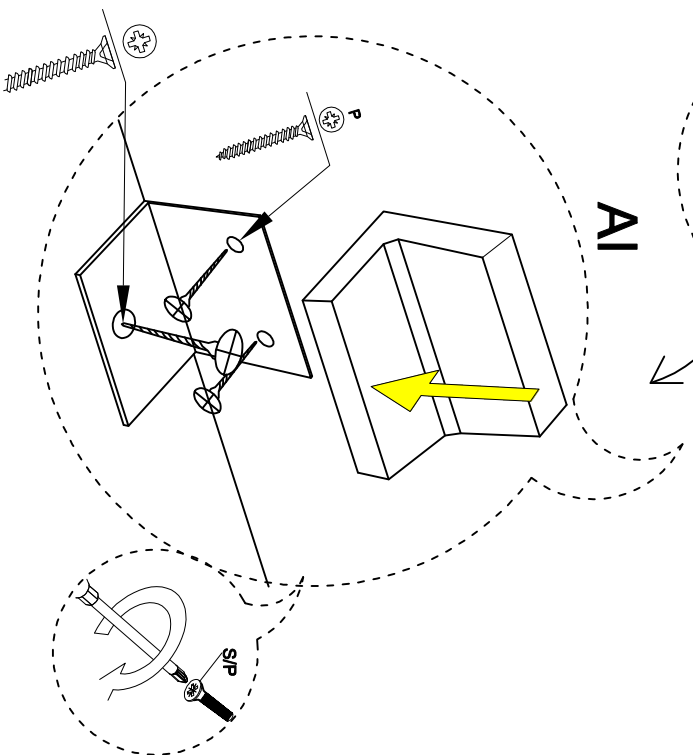

DEC20073 LOTT

DECORMET

AI

4

9

MATERIALS

			
E MINIFIX BODY	F MINIFIX GIB	G DOWEL	H HINGE
			
P 3.5x18 SCREW	Z MIN STOPPER	XX 6x80 SCREW	AI IRON MITER (COVERED)

NO	NAME	PIECE
1	BOTTOM PART	1 PC
2	LEFT PART	1 PC
3	MIDDLE PART	1 PC
4	RIGHT SHELF	1 PC
5	BACK PART	1 PC
6	BACK PART	1 PC
7	TOP PART	1 PC
8	TOP PART	1 PC
9	COVER PART	1 PC
10	COVER PARTS	2 PCS
11	SHELF/BOTTOM PART	1 PC
12	SHELF/LEFT PART	1 PC
13	SHELF/MIDDLE PART	1 PC
14	SHELF/RIGHT PART	1 PC
15	SHELF/BACK PART	1 PC
16	SHELF / MIDDLE PART	1 PC
17	SHELF / MIDDLE PART	1 PC
18	SHELF / TOP PART	1 PC