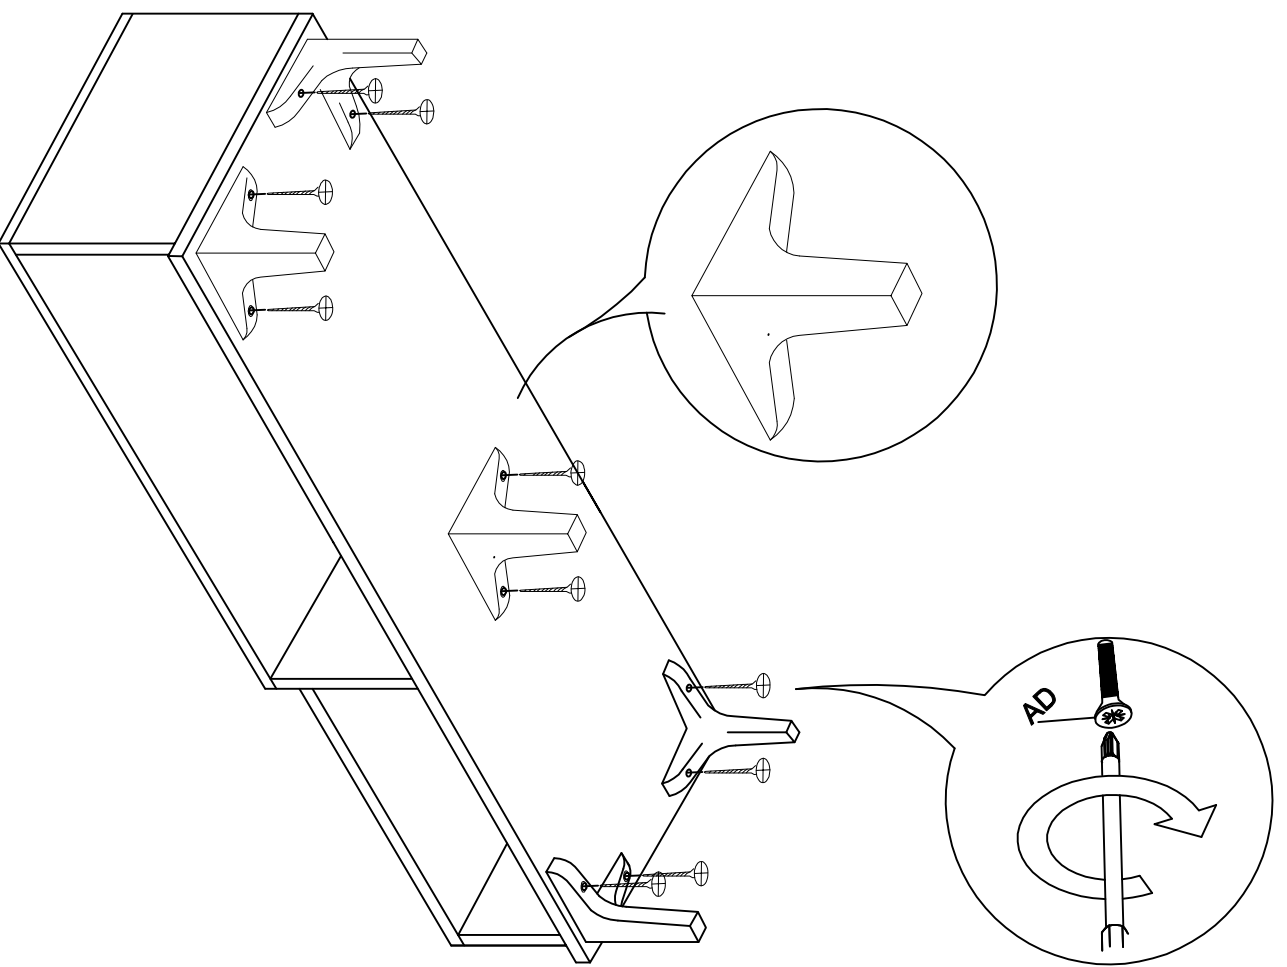

DEC20073 LOTT

DECORMET

AI

4

9

MATERIALS

			
E MINIFIX BODY	F MINIFIX GIB	G DOWEL	H HINGE
			
P 3.5x18 SCREW	Z MIN STOPPER	XX 6x80 SCREW	AI IRON MITER (COVERED)

NO	NAME	PIECE
1	BOTTOM PART	1 PC
2	LEFT PART	1 PC
3	MIDDLE PART	1 PC
4	RIGHT SHELF	1 PC
5	BACK PART	1 PC
6	BACK PART	1 PC
7	TOP PART	1 PC
8	TOP PART	1 PC
9	COVER PART	1 PC
10	COVER PARTS	2 PCS
11	SHELF/BOTTOM PART	1 PC
12	SHELF/LEFT PART	1 PC
13	SHELF/MIDDLE PART	1 PC
14	SHELF/RIGHT PART	1 PC
15	SHELF/BACK PART	1 PC
16	SHELF / MIDDLE PART	1 PC
17	SHELF / MIDDLE PART	1 PC
18	SHELF / TOP PART	1 PC