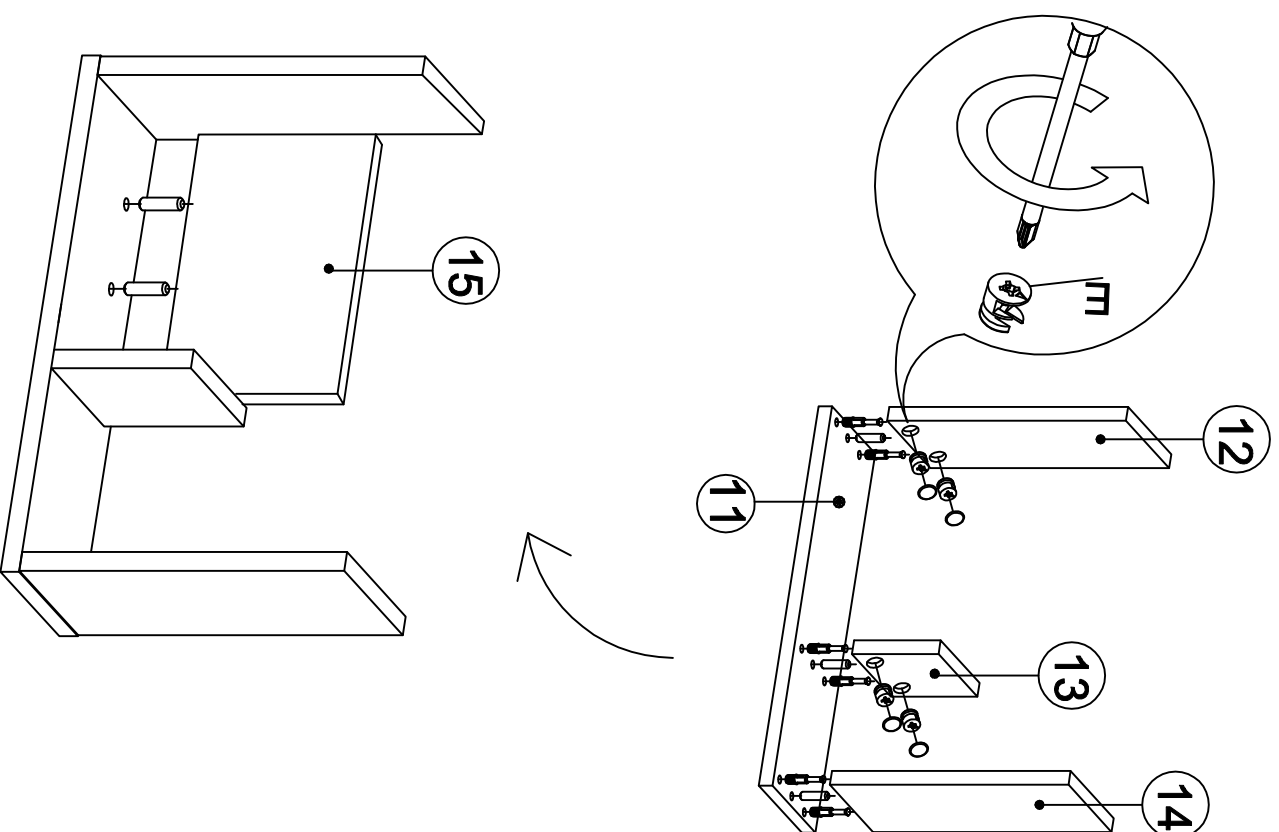

DEC20073 LOTT

DECORMET

AI

4

9

MATERIALS

			
E MINIFIX BODY	F MINIFIX GIB	G DOWEL	H HINGE
			
P 3.5x18 SCREW	Z MIN STOPPER	XX 6x80 SCREW	AI IRON MITER (COVERED)

NO	NAME	PIECE
1	BOTTOM PART	1 PC
2	LEFT PART	1 PC
3	MIDDLE PART	1 PC
4	RIGHT SHELF	1 PC
5	BACK PART	1 PC
6	BACK PART	1 PC
7	TOP PART	1 PC
8	TOP PART	1 PC
9	COVER PART	1 PC
10	COVER PARTS	2 PCS
11	SHELF/BOTTOM PART	1 PC
12	SHELF/LEFT PART	1 PC
13	SHELF/MIDDLE PART	1 PC
14	SHELF/RIGHT PART	1 PC
15	SHELF/BACK PART	1 PC
16	SHELF / MIDDLE PART	1 PC
17	SHELF / MIDDLE PART	1 PC
18	SHELF / TOP PART	1 PC