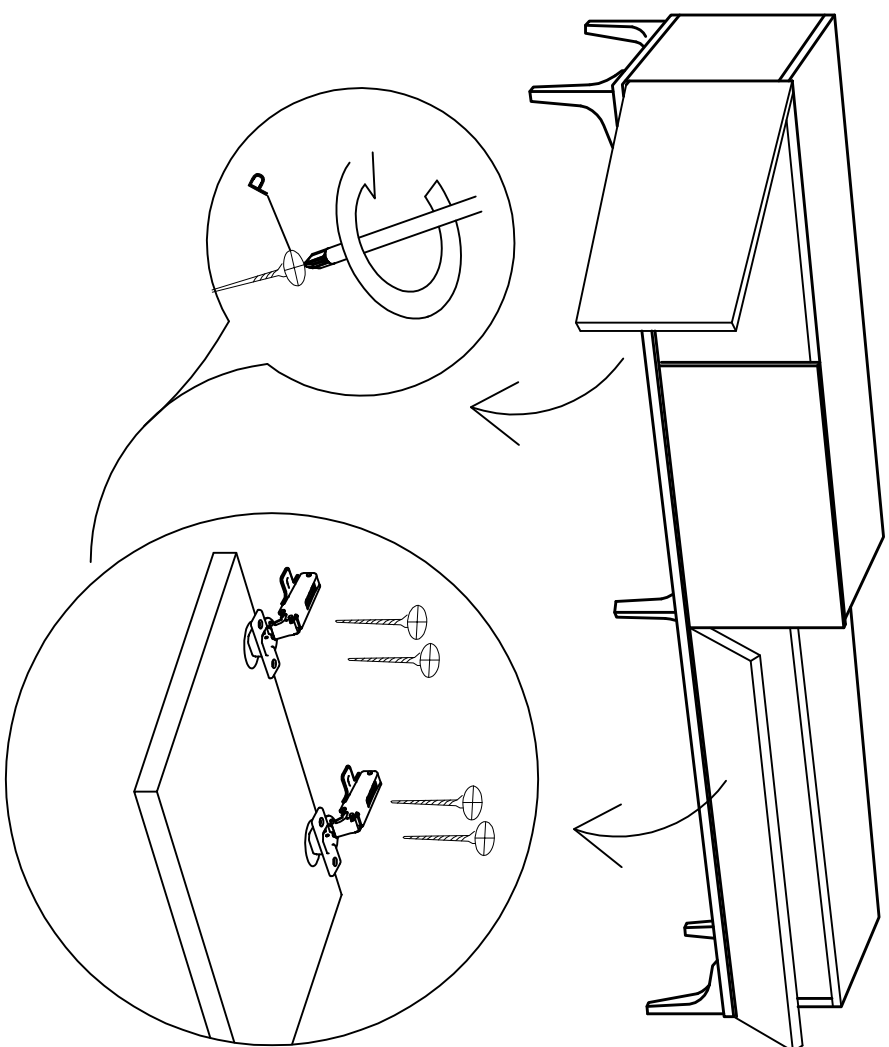

DEC20073 LOTT

DECORMET

AI

4

9

MATERIALS

			
E MINIFIX BODY	F MINIFIX GIB	G DOWEL	H HINGE
			
P 3.5x18 SCREW	Z MIN STOPPER	XX 6x80 SCREW	AI IRON MITER (COVERED)

NO	NAME	PIECE
1	BOTTOM PART	1 PC
2	LEFT PART	1 PC
3	MIDDLE PART	1 PC
4	RIGHT SHELF	1 PC
5	BACK PART	1 PC
6	BACK PART	1 PC
7	TOP PART	1 PC
8	TOP PART	1 PC
9	COVER PART	1 PC
10	COVER PARTS	2 PCS
11	SHELF/BOTTOM PART	1 PC
12	SHELF/LEFT PART	1 PC
13	SHELF/MIDDLE PART	1 PC
14	SHELF/RIGHT PART	1 PC
15	SHELF/BACK PART	1 PC
16	SHELF / MIDDLE PART	1 PC
17	SHELF / MIDDLE PART	1 PC
18	SHELF / TOP PART	1 PC