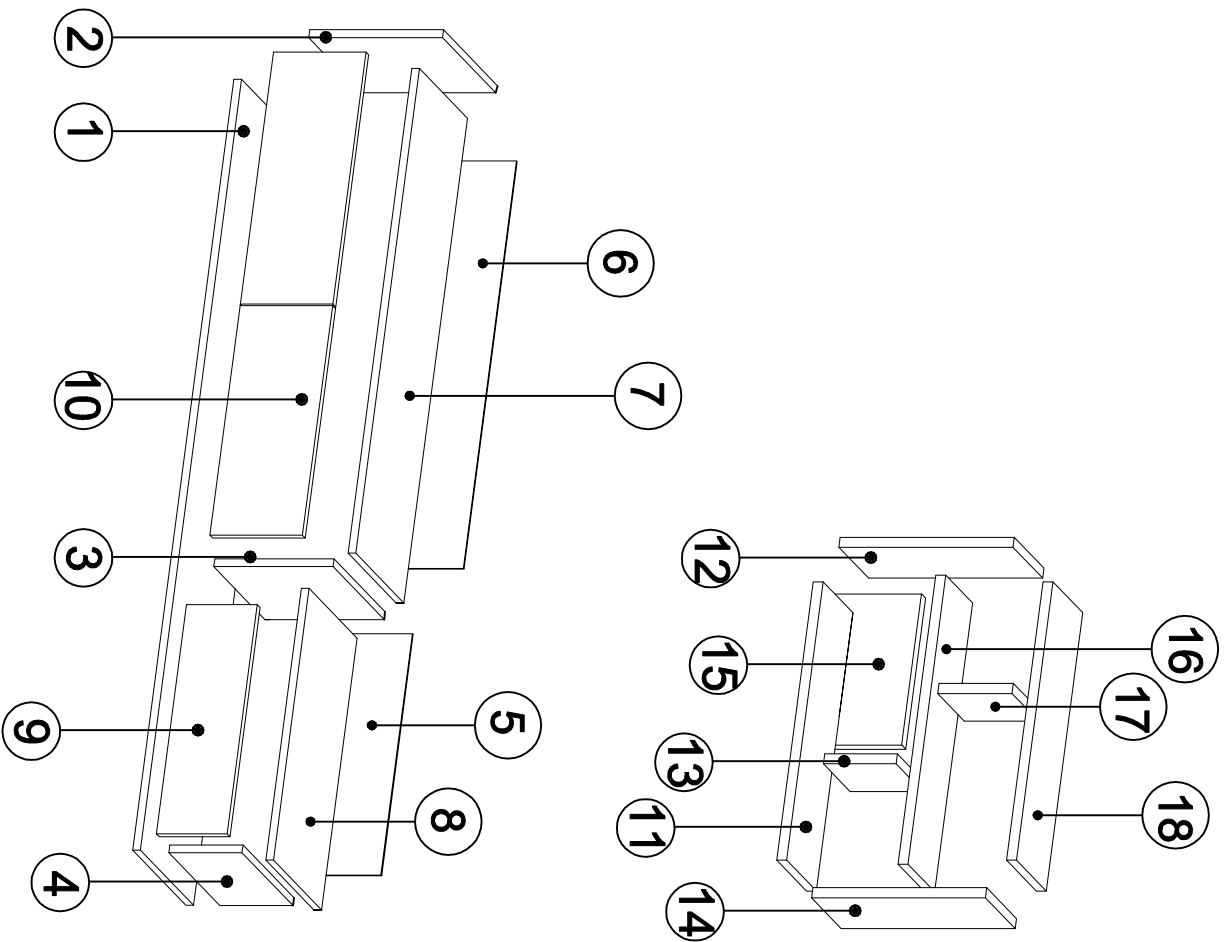

DEC20073 LOTT

DECORMET

AI

4

9

MATERIALS

			
E MINIFIX BODY	F MINIFIX GIB	G DOWEL	H HINGE
			
P 3.5x18 SCREW	Z MIN STOPPER	XX 6x80 SCREW	AI IRON MITER (COVERED)

NO	NAME	PIECE
1	BOTTOM PART	1 PC
2	LEFT PART	1 PC
3	MIDDLE PART	1 PC
4	RIGHT SHELF	1 PC
5	BACK PART	1 PC
6	BACK PART	1 PC
7	TOP PART	1 PC
8	TOP PART	1 PC
9	COVER PART	1 PC
10	COVER PARTS	2 PCS
11	SHELF/BOTTOM PART	1 PC
12	SHELF/LEFT PART	1 PC
13	SHELF/MIDDLE PART	1 PC
14	SHELF/RIGHT PART	1 PC
15	SHELF/BACK PART	1 PC
16	SHELF / MIDDLE PART	1 PC
17	SHELF / MIDDLE PART	1 PC
18	SHELF / TOP PART	1 PC