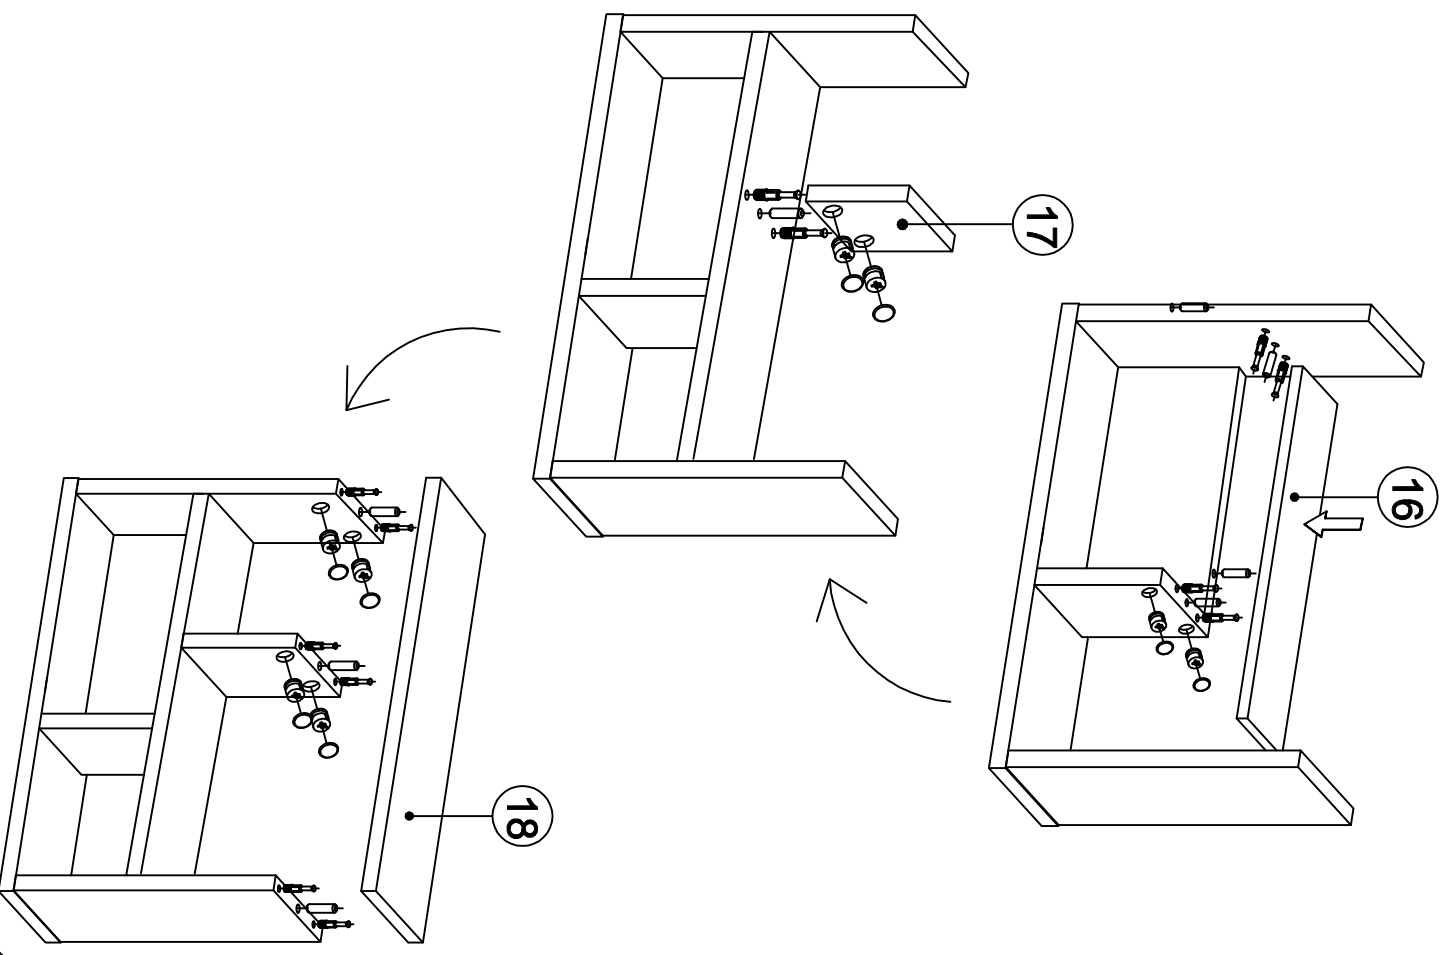

DEC20073 LOTT

DECORMET

AI

4

9

MATERIALS

			
E MINIFIX BODY	F MINIFIX GIB	G DOWEL	H HINGE
			
P 3.5x18 SCREW	Z MIN STOPPER	XX 6x80 SCREW	AI IRON MITER (COVERED)

NO	NAME	PIECE
1	BOTTOM PART	1 PC
2	LEFT PART	1 PC
3	MIDDLE PART	1 PC
4	RIGHT SHELF	1 PC
5	BACK PART	1 PC
6	BACK PART	1 PC
7	TOP PART	1 PC
8	TOP PART	1 PC
9	COVER PART	1 PC
10	COVER PARTS	2 PCS
11	SHELF/BOTTOM PART	1 PC
12	SHELF/LEFT PART	1 PC
13	SHELF/MIDDLE PART	1 PC
14	SHELF/RIGHT PART	1 PC
15	SHELF/BACK PART	1 PC
16	SHELF / MIDDLE PART	1 PC
17	SHELF / MIDDLE PART	1 PC
18	SHELF / TOP PART	1 PC