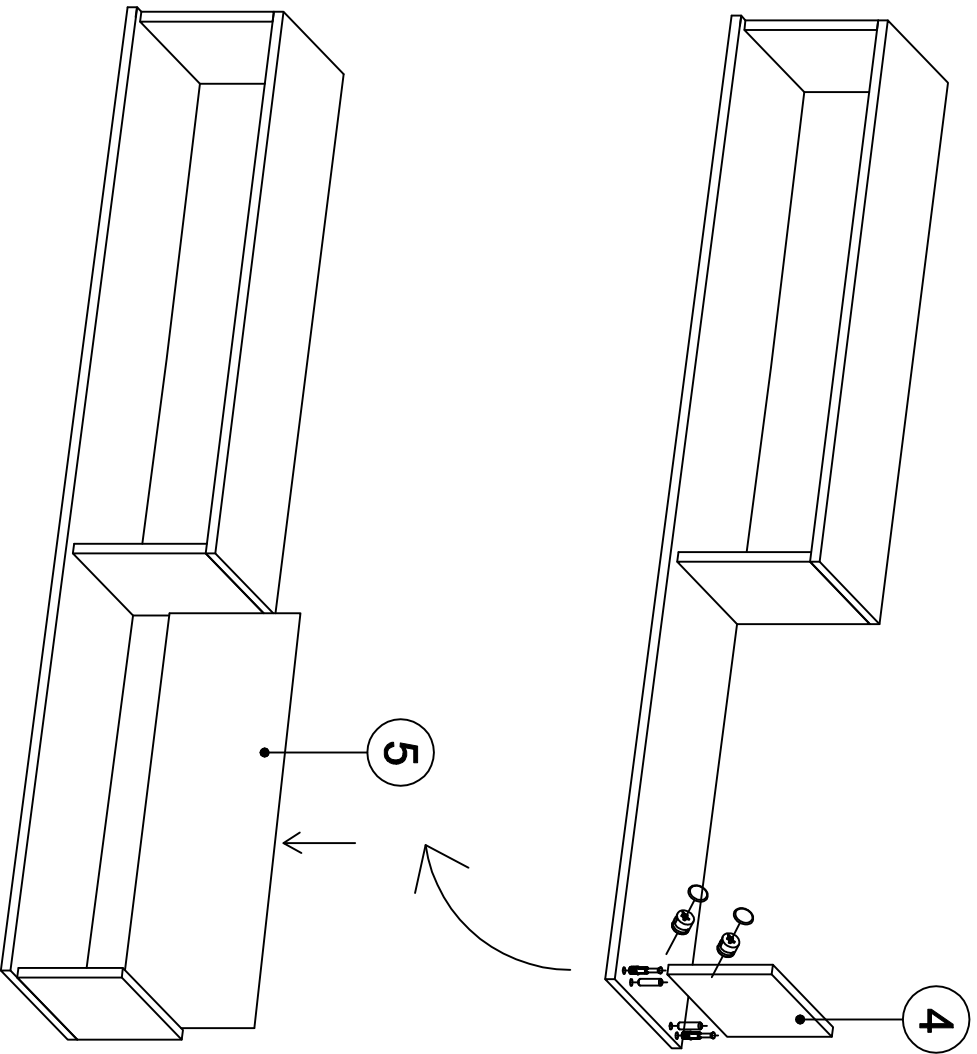

DEC20073 LOTT

DECORMET

AI

4

9

MATERIALS

			
E MINIFIX BODY	F MINIFIX GIB	G DOWEL	H HINGE
			
P 3.5x18 SCREW	Z MIN STOPPER	XX 6x80 SCREW	AI IRON MITER (COVERED)

NO	NAME	PIECE
1	BOTTOM PART	1 PC
2	LEFT PART	1 PC
3	MIDDLE PART	1 PC
4	RIGHT SHELF	1 PC
5	BACK PART	1 PC
6	BACK PART	1 PC
7	TOP PART	1 PC
8	TOP PART	1 PC
9	COVER PART	1 PC
10	COVER PARTS	2 PCS
11	SHELF/BOTTOM PART	1 PC
12	SHELF/LEFT PART	1 PC
13	SHELF/MIDDLE PART	1 PC
14	SHELF/RIGHT PART	1 PC
15	SHELF/BACK PART	1 PC
16	SHELF / MIDDLE PART	1 PC
17	SHELF / MIDDLE PART	1 PC
18	SHELF / TOP PART	1 PC