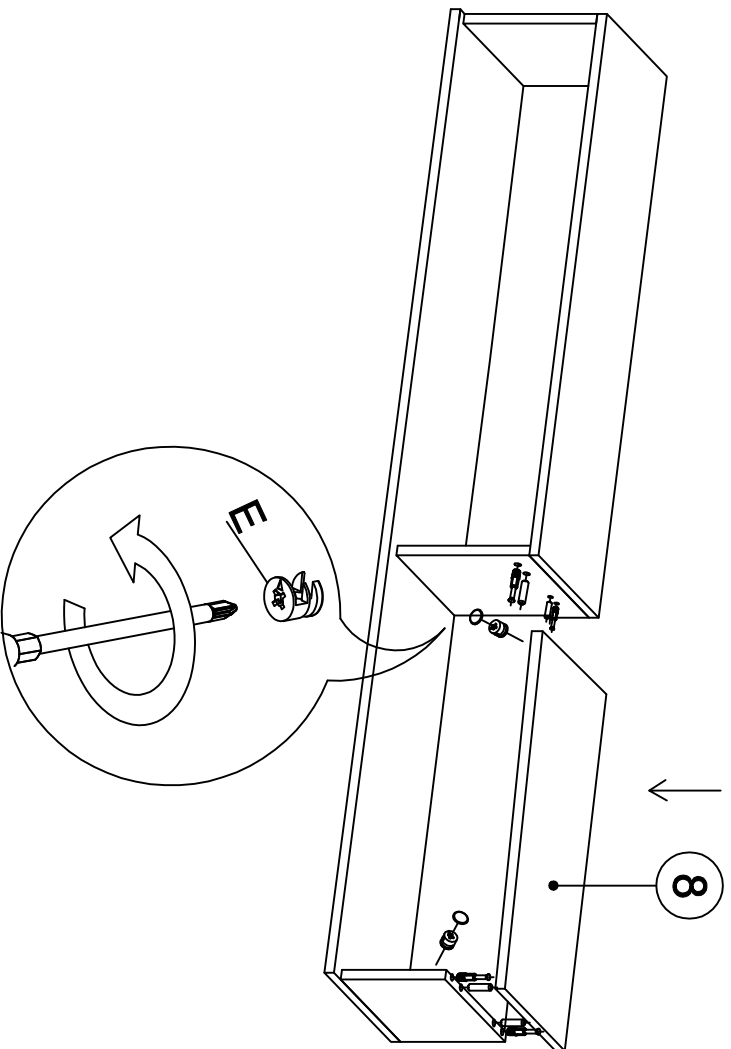

DEC20073 LOTT

DECORMET

AI

4

9

MATERIALS

			
E MINIFIX BODY	F MINIFIX GIB	G DOWEL	H HINGE
			
P 3.5x18 SCREW	Z MIN STOPPER	XX 6x80 SCREW	AI IRON MITER (COVERED)

NO	NAME	PIECE
1	BOTTOM PART	1 PC
2	LEFT PART	1 PC
3	MIDDLE PART	1 PC
4	RIGHT SHELF	1 PC
5	BACK PART	1 PC
6	BACK PART	1 PC
7	TOP PART	1 PC
8	TOP PART	1 PC
9	COVER PART	1 PC
10	COVER PARTS	2 PCS
11	SHELF/BOTTOM PART	1 PC
12	SHELF/LEFT PART	1 PC
13	SHELF/MIDDLE PART	1 PC
14	SHELF/RIGHT PART	1 PC
15	SHELF/BACK PART	1 PC
16	SHELF / MIDDLE PART	1 PC
17	SHELF / MIDDLE PART	1 PC
18	SHELF / TOP PART	1 PC