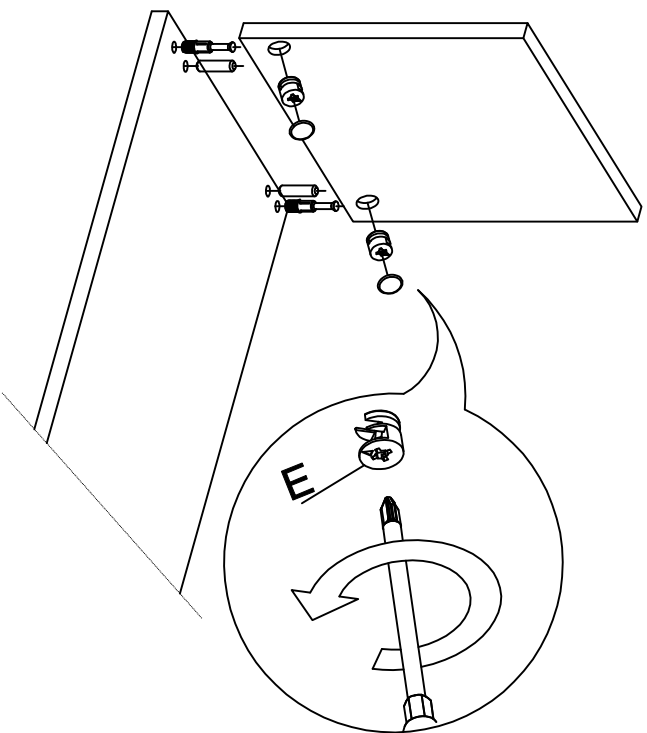

DEC20073 LOTT

DECORMET

AI

4

9

MATERIALS

			
E MINIFIX BODY	F MINIFIX GIB	G DOWEL	H HINGE
			
P 3.5x18 SCREW	Z MIN STOPPER	XX 6x80 SCREW	AI IRON MITER (COVERED)

NO	NAME	PIECE
1	BOTTOM PART	1 PC
2	LEFT PART	1 PC
3	MIDDLE PART	1 PC
4	RIGHT SHELF	1 PC
5	BACK PART	1 PC
6	BACK PART	1 PC
7	TOP PART	1 PC
8	TOP PART	1 PC
9	COVER PART	1 PC
10	COVER PARTS	2 PCS
11	SHELF/BOTTOM PART	1 PC
12	SHELF/LEFT PART	1 PC
13	SHELF/MIDDLE PART	1 PC
14	SHELF/RIGHT PART	1 PC
15	SHELF/BACK PART	1 PC
16	SHELF / MIDDLE PART	1 PC
17	SHELF / MIDDLE PART	1 PC
18	SHELF / TOP PART	1 PC