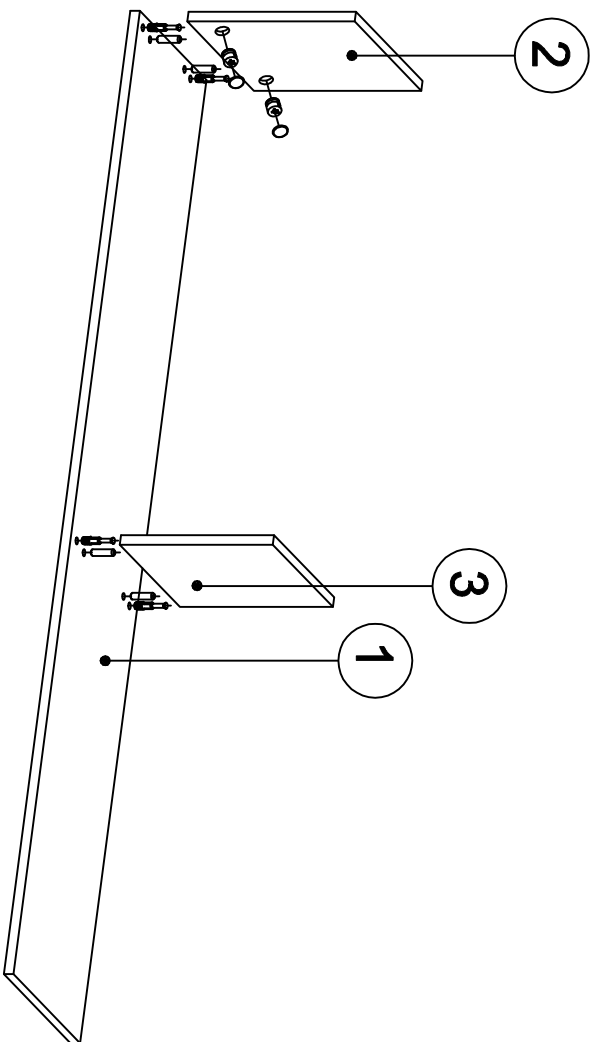

DEC20073 LOTT

DECORMET

AI

4

9

MATERIALS

			
E MINIFIX BODY	F MINIFIX GIB	G DOWEL	H HINGE
			
P 3.5x18 SCREW	Z MIN STOPPER	XX 6x80 SCREW	AI IRON MITER (COVERED)

NO	NAME	PIECE
1	BOTTOM PART	1 PC
2	LEFT PART	1 PC
3	MIDDLE PART	1 PC
4	RIGHT SHELF	1 PC
5	BACK PART	1 PC
6	BACK PART	1 PC
7	TOP PART	1 PC
8	TOP PART	1 PC
9	COVER PART	1 PC
10	COVER PARTS	2 PCS
11	SHELF/BOTTOM PART	1 PC
12	SHELF/LEFT PART	1 PC
13	SHELF/MIDDLE PART	1 PC
14	SHELF/RIGHT PART	1 PC
15	SHELF/BACK PART	1 PC
16	SHELF / MIDDLE PART	1 PC
17	SHELF / MIDDLE PART	1 PC
18	SHELF / TOP PART	1 PC