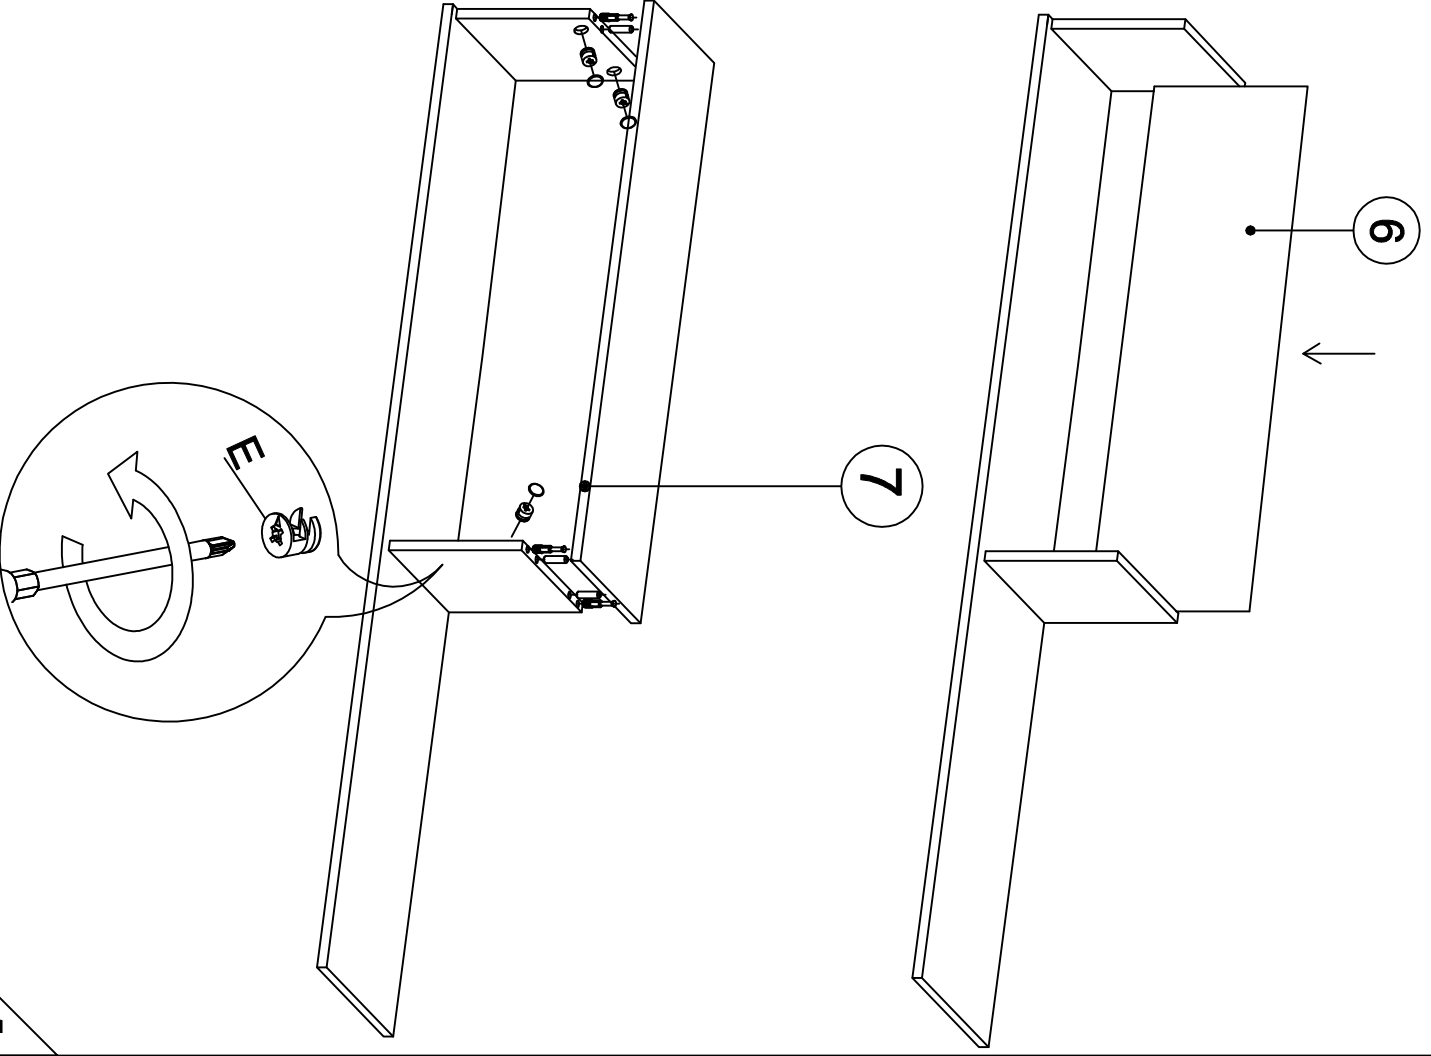

DEC20073 LOTT

DECORMET

AI

4

9

MATERIALS

			
E MINIFIX BODY	F MINIFIX GIB	G DOWEL	H HINGE
			
P 3.5x18 SCREW	Z MIN STOPPER	XX 6x80 SCREW	AI IRON MITER (COVERED)

NO	NAME	PIECE
1	BOTTOM PART	1 PC
2	LEFT PART	1 PC
3	MIDDLE PART	1 PC
4	RIGHT SHELF	1 PC
5	BACK PART	1 PC
6	BACK PART	1 PC
7	TOP PART	1 PC
8	TOP PART	1 PC
9	COVER PART	1 PC
10	COVER PARTS	2 PCS
11	SHELF/BOTTOM PART	1 PC
12	SHELF/LEFT PART	1 PC
13	SHELF/MIDDLE PART	1 PC
14	SHELF/RIGHT PART	1 PC
15	SHELF/BACK PART	1 PC
16	SHELF / MIDDLE PART	1 PC
17	SHELF / MIDDLE PART	1 PC
18	SHELF / TOP PART	1 PC