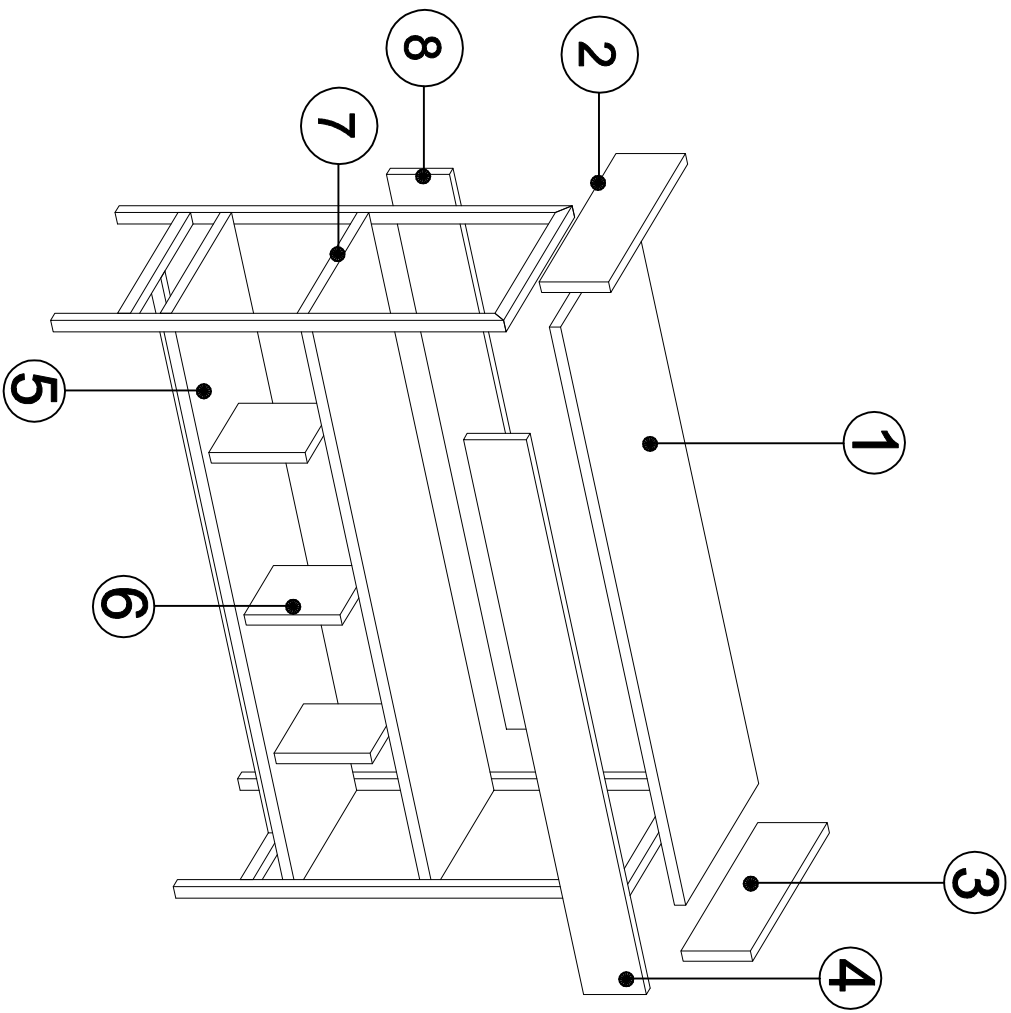

DEC20074 NELLY

DECORMET

MATERIALS

		
E	F	G
MINIFIX BODY	MINIFIX GIB	DOWEL
		
P	Z	XX
3.5x18 SCREW	MIN. STOPPER	6x80 SCREW

NO	NAME	PIECE
1	TOP PART	1 PC
2	LEFT PART	1 PC
3	RIGHT PART	1 PC
4	FRONT PART	1 PC
5	BOTTOM PART	1 PC
6	MIDDLE PARTS	3 PCS
7	FIXED SHELF	1 PC
8	BACK PART	1 PC