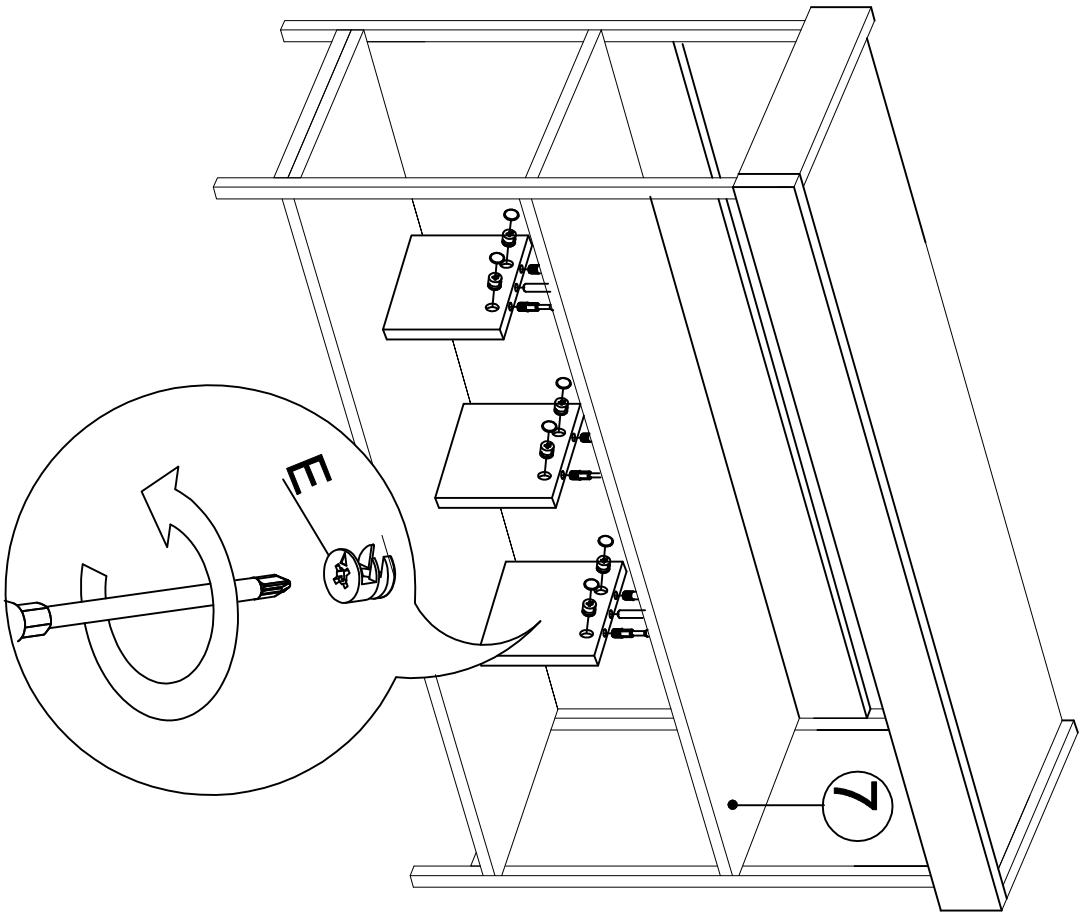

DEC20074 NELLY

DECORMET

MATERIALS

		
E	F	G
MINIFIX BODY	MINIFIX GIB	DOWEL
		
P	Z	XX
3.5x18 SCREW	MIN. STOPPER	6x80 SCREW

NO	NAME	PIECE
1	TOP PART	1 PC
2	LEFT PART	1 PC
3	RIGHT PART	1 PC
4	FRONT PART	1 PC
5	BOTTOM PART	1 PC
6	MIDDLE PARTS	3 PCS
7	FIXED SHELF	1 PC
8	BACK PART	1 PC