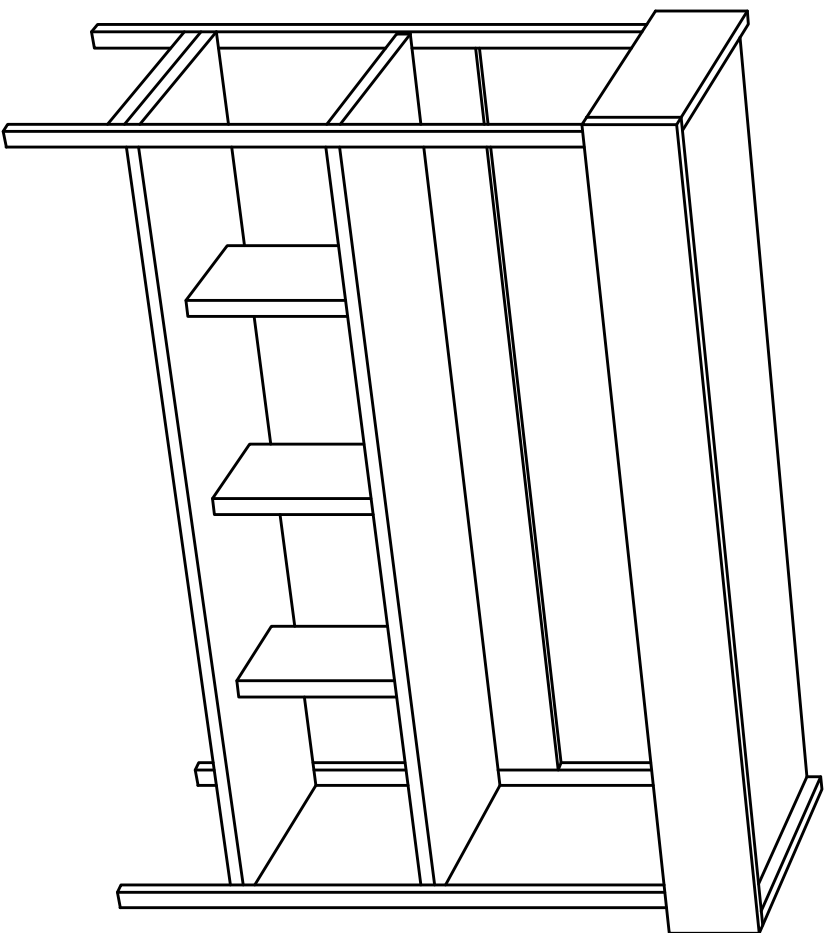

DEC20074 NELLY

DECORMET

MATERIALS

		
E	F	G
MINIFIX BODY	MINIFIX GIB	DOWEL
		
P	Z	XX
3.5x18 SCREW	MIN. STOPPER	6x80 SCREW

NO	NAME	PIECE
1	TOP PART	1 PC
2	LEFT PART	1 PC
3	RIGHT PART	1 PC
4	FRONT PART	1 PC
5	BOTTOM PART	1 PC
6	MIDDLE PARTS	3 PCS
7	FIXED SHELF	1 PC
8	BACK PART	1 PC