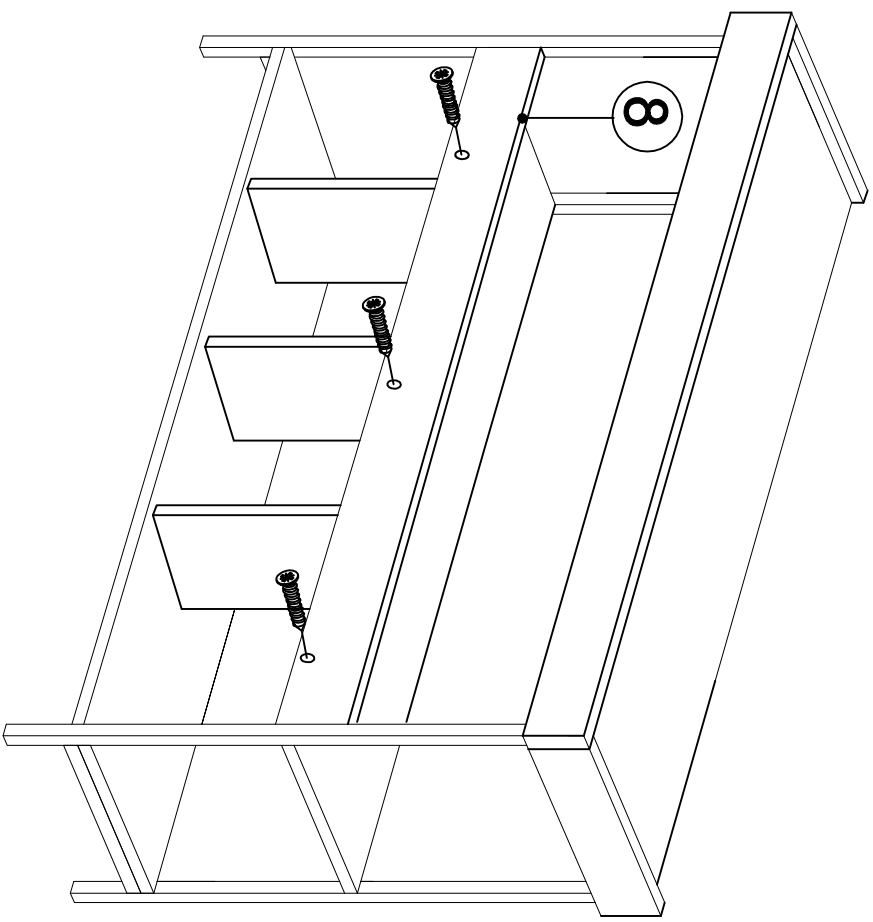

DEC20074 NELLY

DECORMET

MATERIALS

		
E	F	G
MINIFIX BODY	MINIFIX GIB	DOWEL
		
P	Z	XX
3.5x18 SCREW	MIN. STOPPER	6x80 SCREW

NO	NAME	PIECE
1	TOP PART	1 PC
2	LEFT PART	1 PC
3	RIGHT PART	1 PC
4	FRONT PART	1 PC
5	BOTTOM PART	1 PC
6	MIDDLE PARTS	3 PCS
7	FIXED SHELF	1 PC
8	BACK PART	1 PC