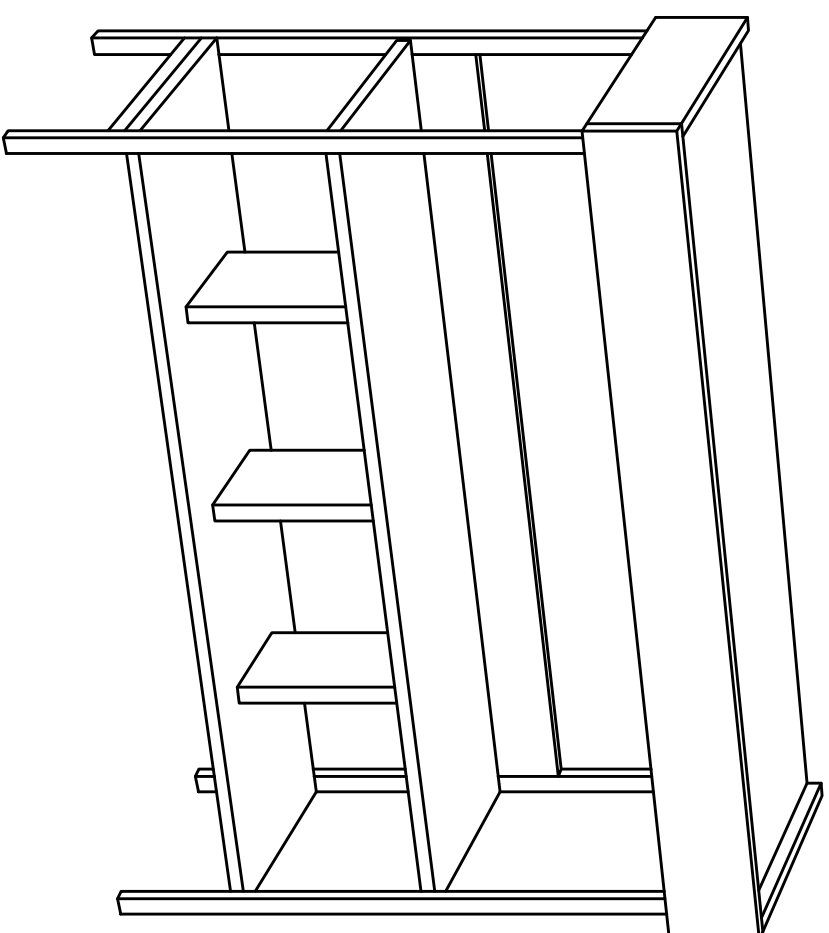

DEC20074 NELLY

DECORMET

MATERIALS

		
E	F	G
MINIFIX BODY	MINIFIX GIB	DOWEL
		
P	Z	XX
3.5x18 SCREW	MIN. STOPPER	6x80 SCREW

NO	NAME	PIECE
1	TOP PART	1 PC
2	LEFT PART	1 PC
3	RIGHT PART	1 PC
4	FRONT PART	1 PC
5	BOTTOM PART	1 PC
6	MIDDLE PARTS	3 PCS
7	FIXED SHELF	1 PC
8	BACK PART	1 PC