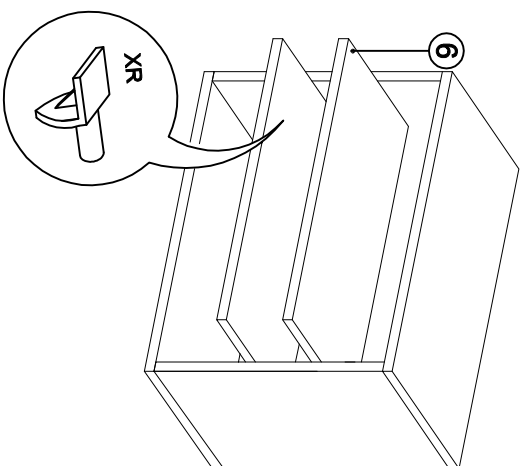

DEC20075 LASHA

DECORMET

MATERIALS

			
E	F	G	H
MINIFIX BODY	MINIFIX GIB	DOWEL	HINGE
			
P	Z	XX	XR
3.5x18 SCREW	MIN.STOPPER	6x80 SCREW	SHELF PIN

NO	NAME	PIECE
1	BOTTOM PART	1 PC
2	LEFT PART	1 PC
3	RIGHT PART	1 PC
4	BACK PART	1 PC
5	TOP PART	1 PC
6	SHELF	2 PCS
7	MIRROR PART	4 PCS
8	MIDDLE PART	2 PCS
9	HANGER PART	1 PC
10	COVER PARTS	2 PCS