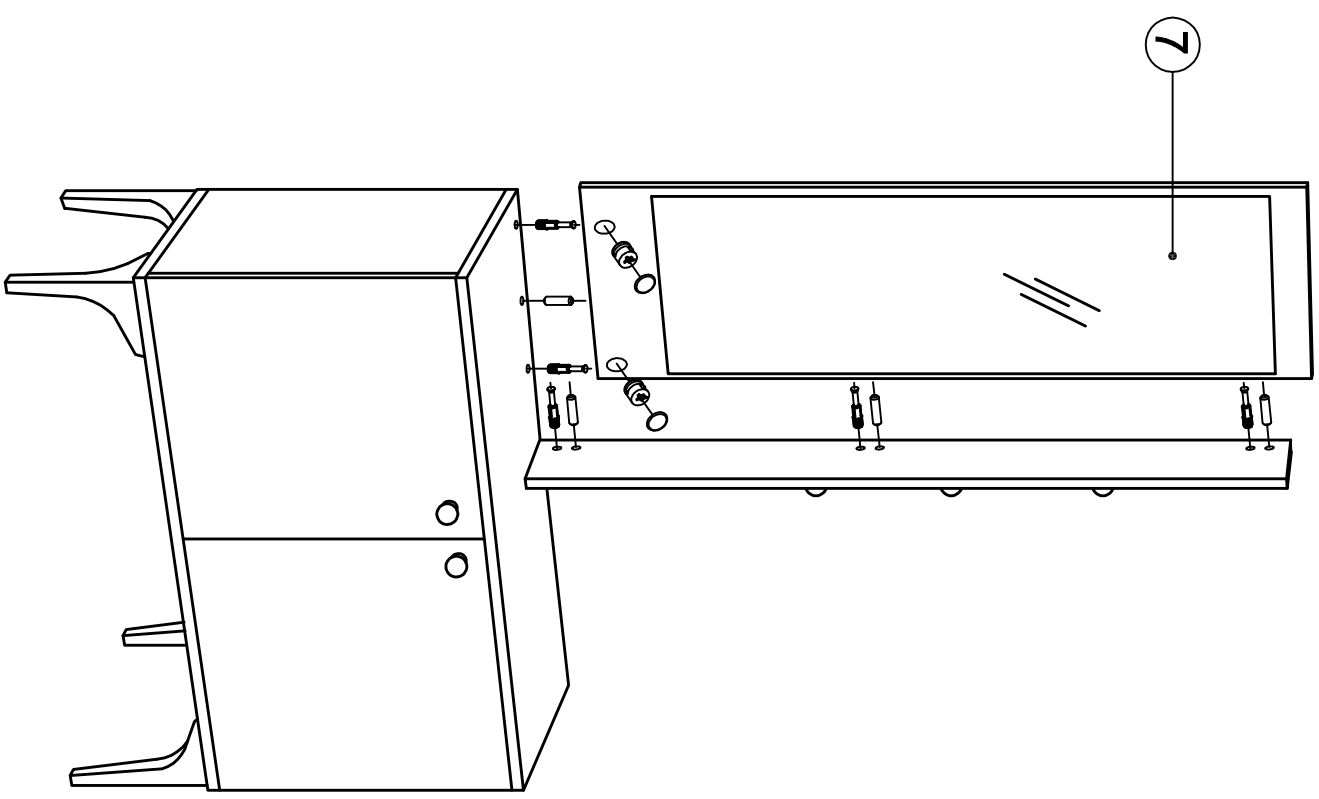

DEC20075 LASHA

DECORMET

MATERIALS

			
E	F	G	H
MINIFIX BODY	MINIFIX GIB	DOWEL	HINGE
			
P	Z	XX	XR
3.5x18 SCREW	MIN.STOPPER	6x80 SCREW	SHELF PIN

NO	NAME	PIECE
1	BOTTOM PART	1 PC
2	LEFT PART	1 PC
3	RIGHT PART	1 PC
4	BACK PART	1 PC
5	TOP PART	1 PC
6	SHELF	2 PCS
7	MIRROR PART	4 PCS
8	MIDDLE PART	2 PCS
9	HANGER PART	1 PC
10	COVER PARTS	2 PCS