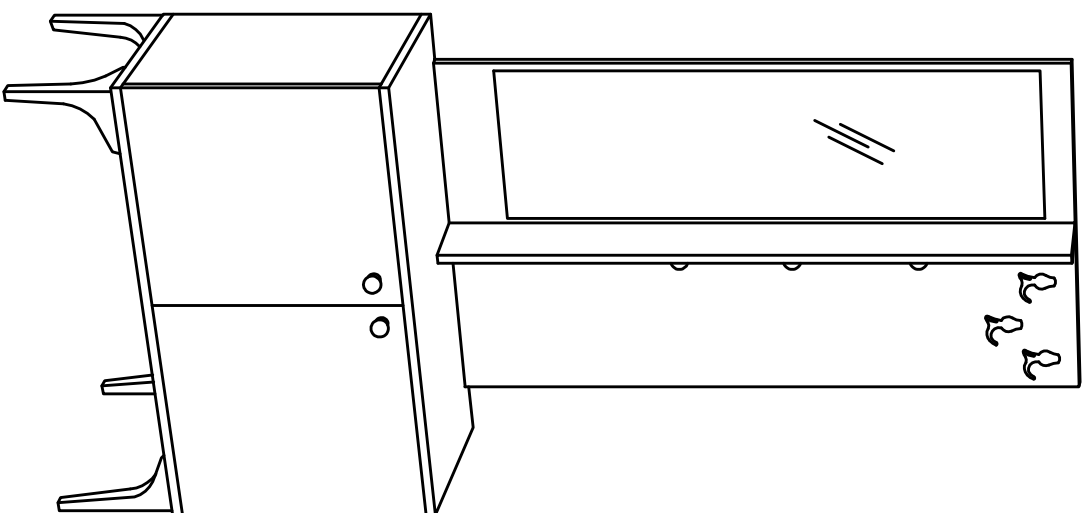

DEC20075 LASHA

DECORMET

MATERIALS

			
E	F	G	H
MINIFIX BODY	MINIFIX GIB	DOWEL	HINGE
			
P	Z	XX	XR
3.5x18 SCREW	MIN.STOPPER	6x80 SCREW	SHELF PIN

NO	NAME	PIECE
1	BOTTOM PART	1 PC
2	LEFT PART	1 PC
3	RIGHT PART	1 PC
4	BACK PART	1 PC
5	TOP PART	1 PC
6	SHELF	2 PCS
7	MIRROR PART	4 PCS
8	MIDDLE PART	2 PCS
9	HANGER PART	1 PC
10	COVER PARTS	2 PCS