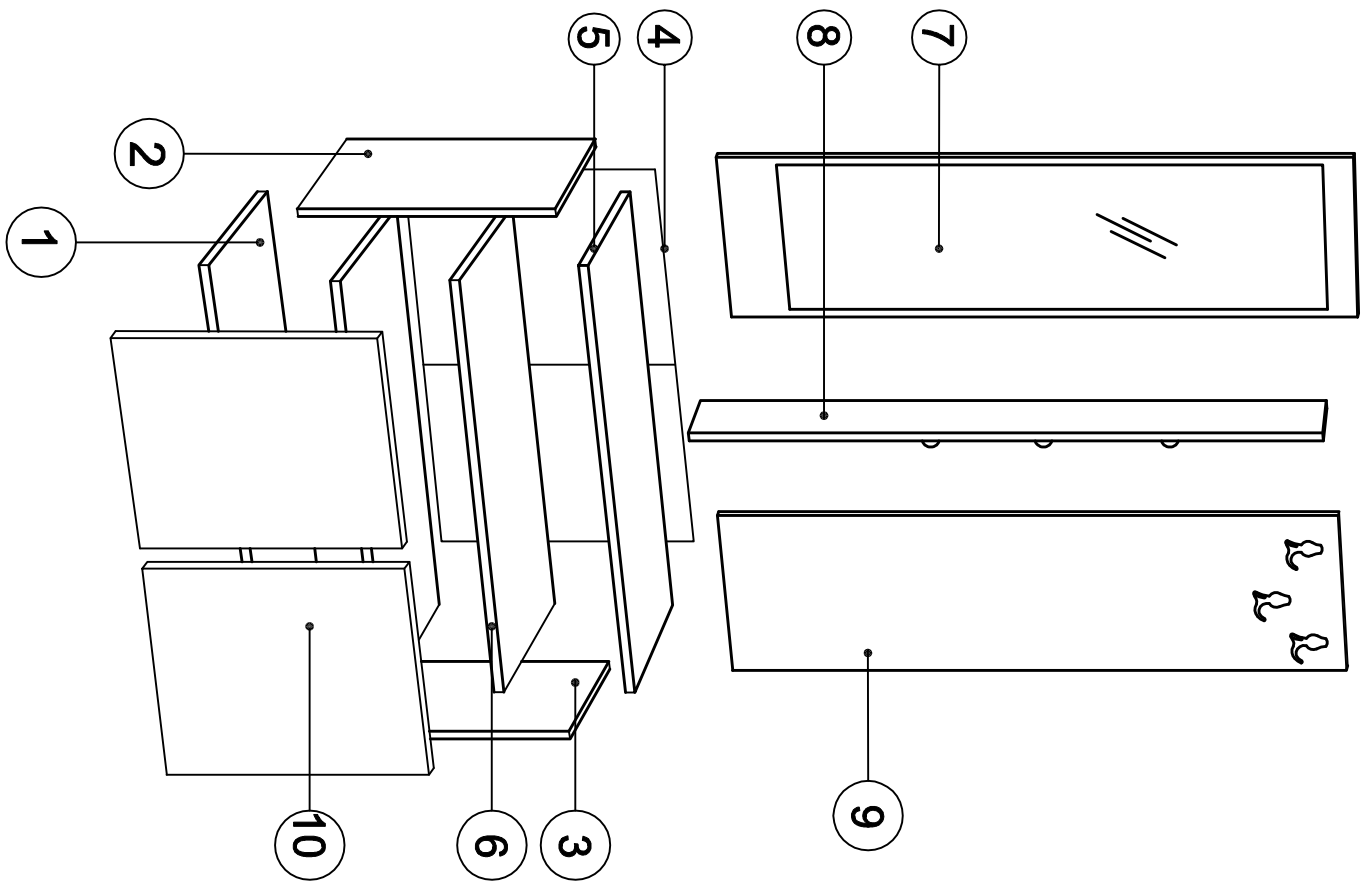

DEC20075 LASHA

DECORMET

MATERIALS

			
E	F	G	H
MINIFIX BODY	MINIFIX GIB	DOWEL	HINGE
			
P	Z	XX	XR
3.5x18 SCREW	MIN.STOPPER	6x80 SCREW	SHELF PIN

NO	NAME	PIECE
1	BOTTOM PART	1 PC
2	LEFT PART	1 PC
3	RIGHT PART	1 PC
4	BACK PART	1 PC
5	TOP PART	1 PC
6	SHELF	2 PCS
7	MIRROR PART	4 PCS
8	MIDDLE PART	2 PCS
9	HANGER PART	1 PC
10	COVER PARTS	2 PCS