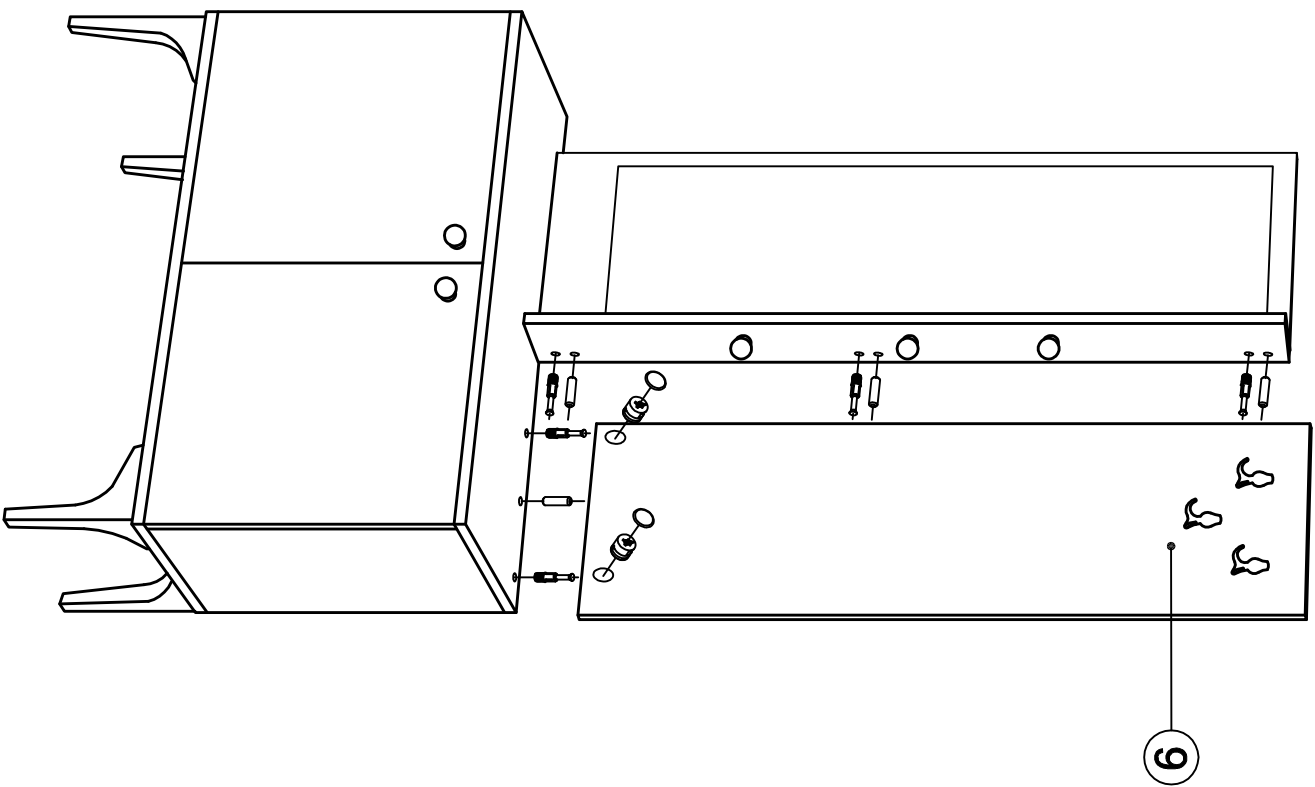

DEC20075 LASHA

DECORMET

MATERIALS

			
E	F	G	H
MINIFIX BODY	MINIFIX GIB	DOWEL	HINGE
			
P	Z	XX	XR
3.5x18 SCREW	MIN.STOPPER	6x80 SCREW	SHELF PIN

NO	NAME	PIECE
1	BOTTOM PART	1 PC
2	LEFT PART	1 PC
3	RIGHT PART	1 PC
4	BACK PART	1 PC
5	TOP PART	1 PC
6	SHELF	2 PCS
7	MIRROR PART	4 PCS
8	MIDDLE PART	2 PCS
9	HANGER PART	1 PC
10	COVER PARTS	2 PCS