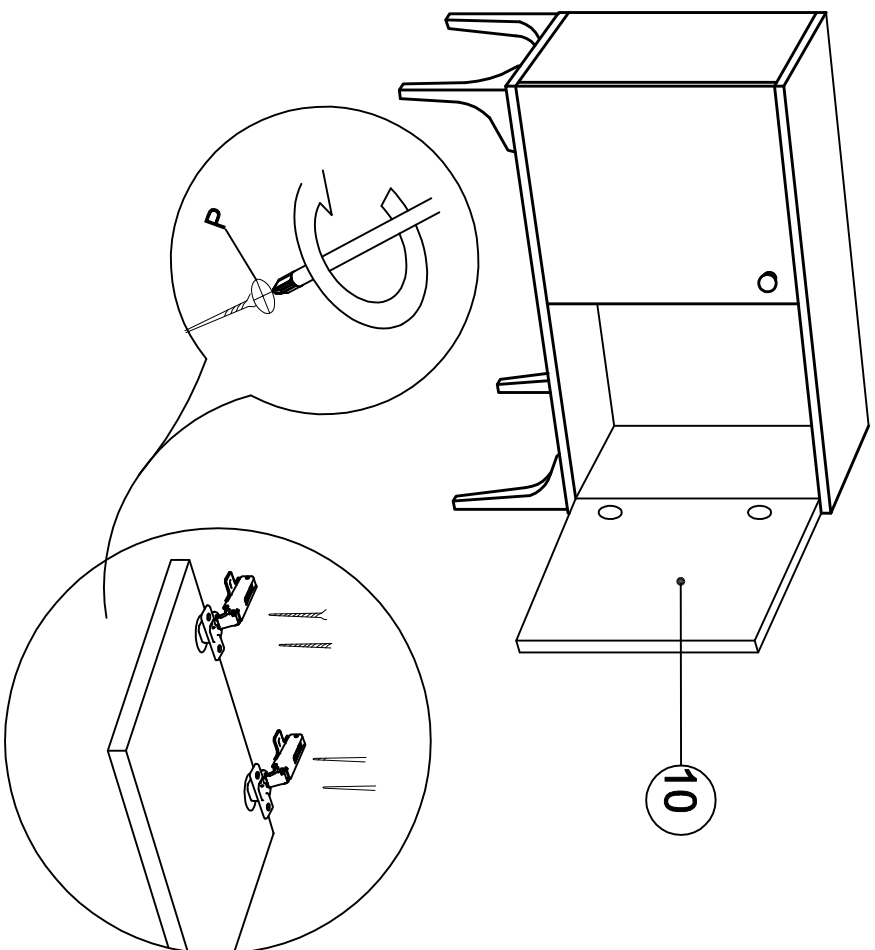

DEC20075 LASHA

DECORMET

MATERIALS

			
E	F	G	H
MINIFIX BODY	MINIFIX GIB	DOWEL	HINGE
			
P	Z	XX	XR
3.5x18 SCREW	MIN.STOPPER	6x80 SCREW	SHELF PIN

NO	NAME	PIECE
1	BOTTOM PART	1 PC
2	LEFT PART	1 PC
3	RIGHT PART	1 PC
4	BACK PART	1 PC
5	TOP PART	1 PC
6	SHELF	2 PCS
7	MIRROR PART	4 PCS
8	MIDDLE PART	2 PCS
9	HANGER PART	1 PC
10	COVER PARTS	2 PCS