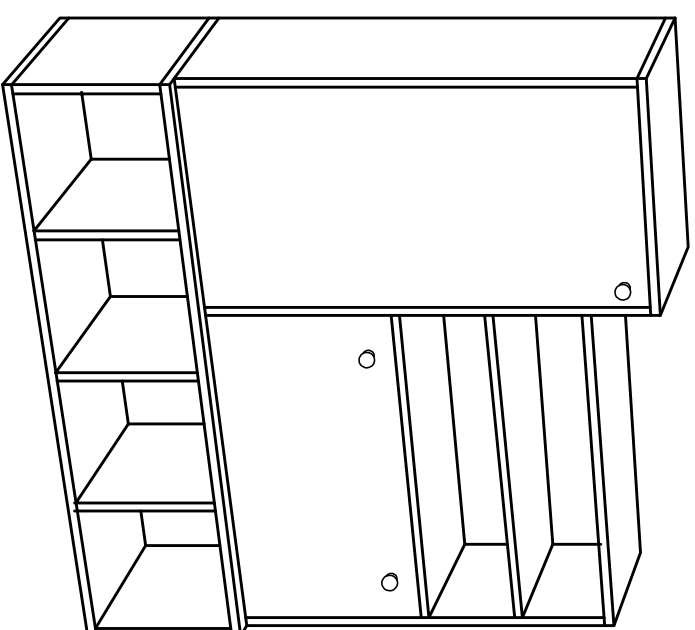

DEC20077 WESS

DECORMET

MATERIALS 

			
E	F	G	H
MINIFIX BODY	MINIFIX GIB	DOWEL	HINGE
			
P	Z	XR	
3.5x18 SCREW	MIN.STOPPER	SHELF PIN	

NO	NAME	PIECE
1	BOTTOM PART	1 PC
2	LEFT PART	1 PC
3	MIDDLE PART	3 PCS
4	RIGHT PART	1 PC
5	BACK PART	1 PC
6	TOP PART	1 PC
7	LEFT PART	1 PC
8	MIDDLE PART	1 PC
9	BACK PART	1 PC
10	TOP PART	1 PC
11	SHELF	2 PCS
12	RIGHT PART	1 PC
13	FIXED SHELF	2 PCS
14	BACK PART	1 PC
15	TOP PART	1 PC
16	SHELF	2 PCS
17	COVER PART	1 PC
18	COVER PART	1 PC