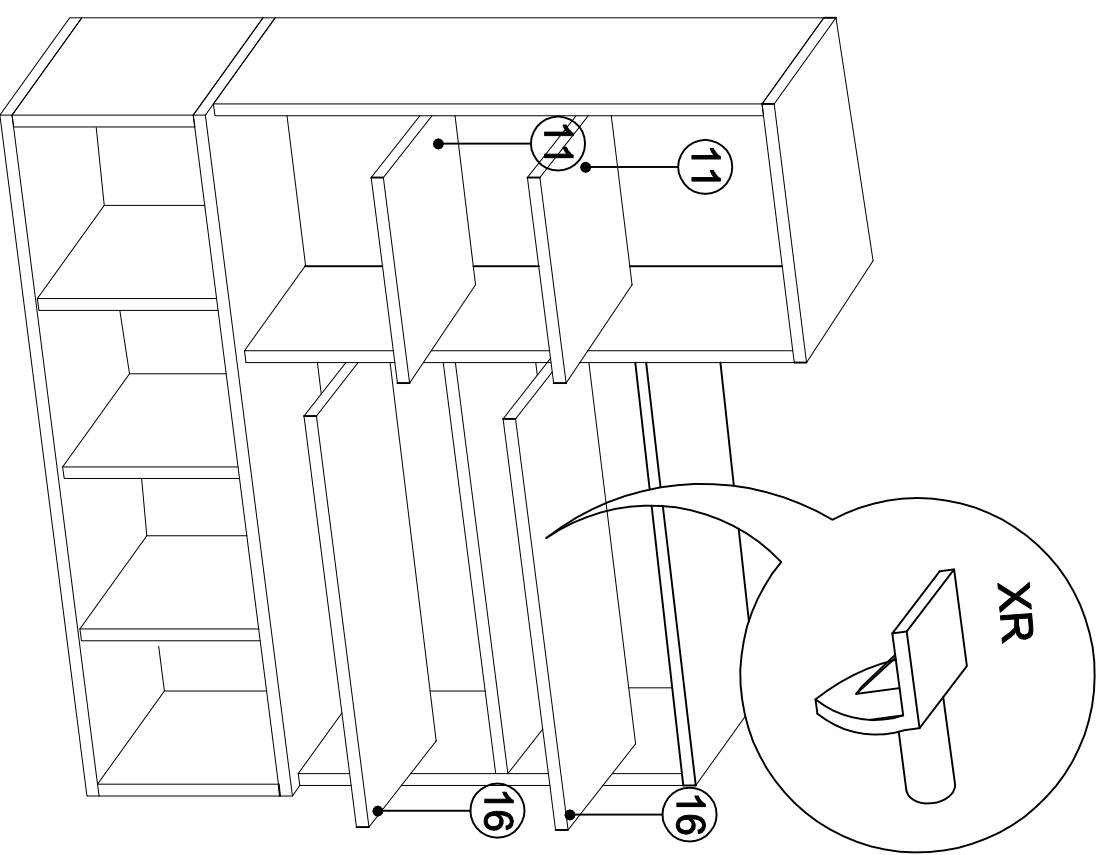

DEC20077 WESS

DECORMET

MATERIALS 

			
E	F	G	H
MINIFIX BODY	MINIFIX GIB	DOWEL	HINGE
			
P	Z	XR	
3.5x18 SCREW	MIN.STOPPER	SHELF PIN	

NO	NAME	PIECE
1	BOTTOM PART	1 PC
2	LEFT PART	1 PC
3	MIDDLE PART	3 PCS
4	RIGHT PART	1 PC
5	BACK PART	1 PC
6	TOP PART	1 PC
7	LEFT PART	1 PC
8	MIDDLE PART	1 PC
9	BACK PART	1 PC
10	TOP PART	1 PC
11	SHELF	2 PCS
12	RIGHT PART	1 PC
13	FIXED SHELF	2 PCS
14	BACK PART	1 PC
15	TOP PART	1 PC
16	SHELF	2 PCS
17	COVER PART	1 PC
18	COVER PART	1 PC