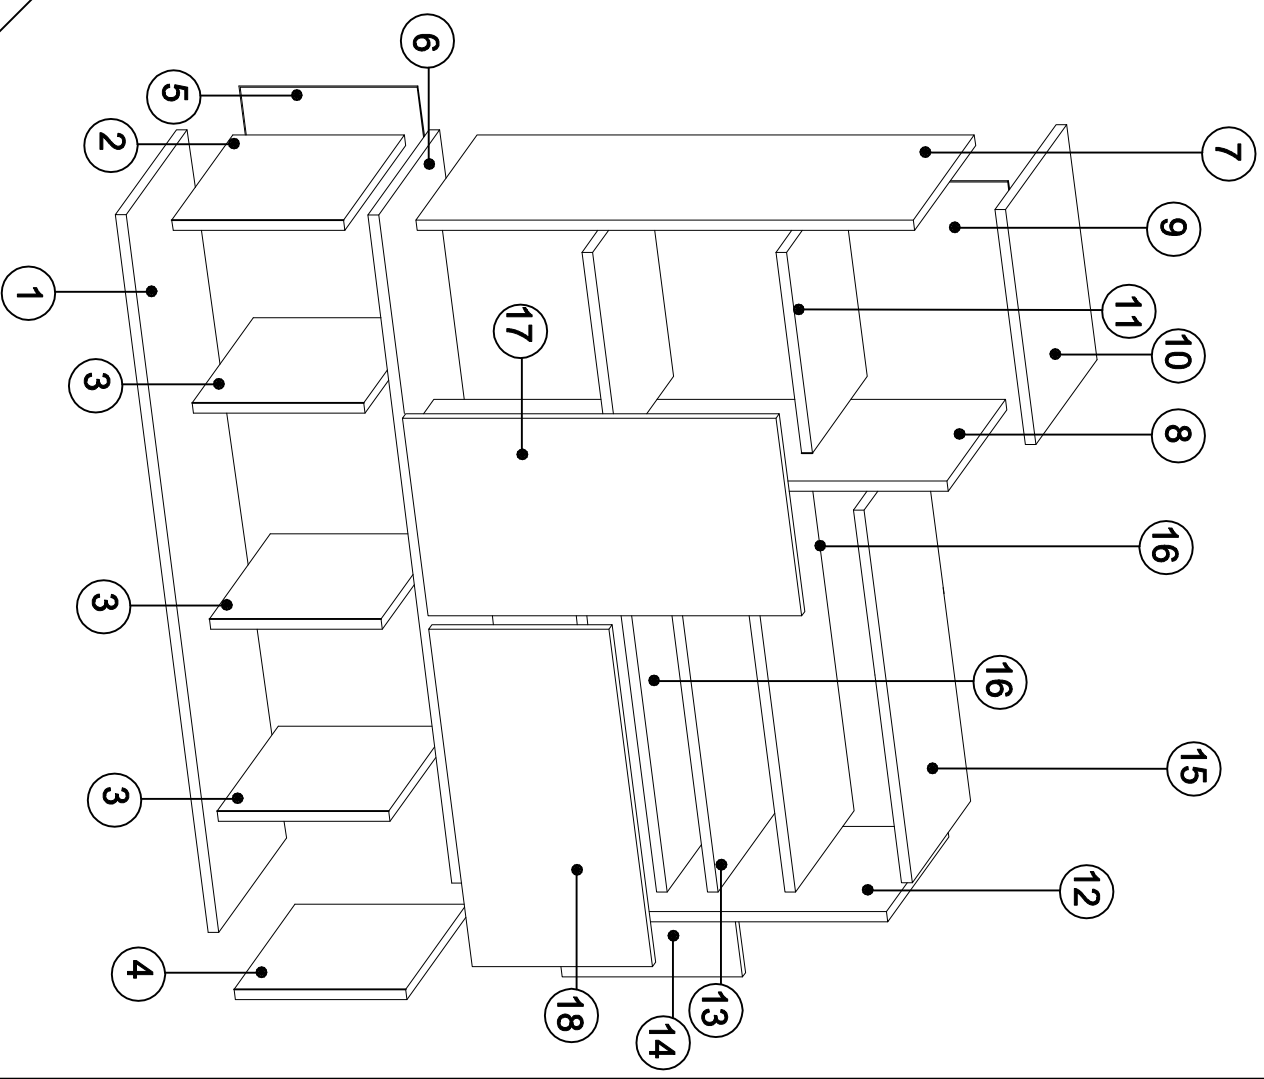

DEC20077 WESS

DECORMET

MATERIALS 

			
E	F	G	H
MINIFIX BODY	MINIFIX GIB	DOWEL	HINGE
			
P	Z	XR	
3.5x18 SCREW	MIN.STOPPER	SHELF PIN	

NO	NAME	PIECE
1	BOTTOM PART	1 PC
2	LEFT PART	1 PC
3	MIDDLE PART	3 PCS
4	RIGHT PART	1 PC
5	BACK PART	1 PC
6	TOP PART	1 PC
7	LEFT PART	1 PC
8	MIDDLE PART	1 PC
9	BACK PART	1 PC
10	TOP PART	1 PC
11	SHELF	2 PCS
12	RIGHT PART	1 PC
13	FIXED SHELF	2 PCS
14	BACK PART	1 PC
15	TOP PART	1 PC
16	SHELF	2 PCS
17	COVER PART	1 PC
18	COVER PART	1 PC