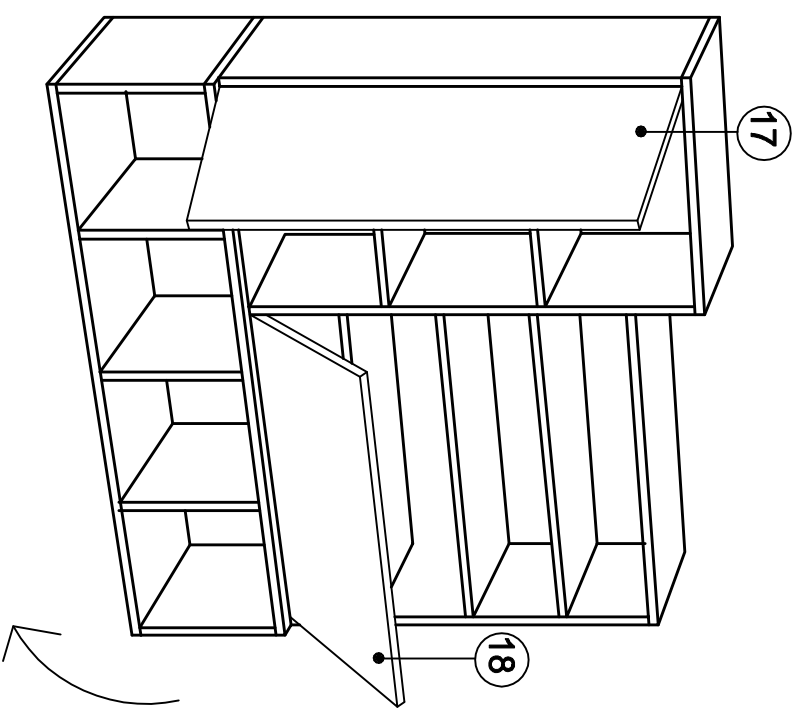

DEC20077 WESS

DECORMET

MATERIALS 

			
E	F	G	H
MINIFIX BODY	MINIFIX GIB	DOWEL	HINGE
			
P	Z	XR	
3.5x18 SCREW	MIN.STOPPER	SHELF PIN	

NO	NAME	PIECE
1	BOTTOM PART	1 PC
2	LEFT PART	1 PC
3	MIDDLE PART	3 PCS
4	RIGHT PART	1 PC
5	BACK PART	1 PC
6	TOP PART	1 PC
7	LEFT PART	1 PC
8	MIDDLE PART	1 PC
9	BACK PART	1 PC
10	TOP PART	1 PC
11	SHELF	2 PCS
12	RIGHT PART	1 PC
13	FIXED SHELF	2 PCS
14	BACK PART	1 PC
15	TOP PART	1 PC
16	SHELF	2 PCS
17	COVER PART	1 PC
18	COVER PART	1 PC