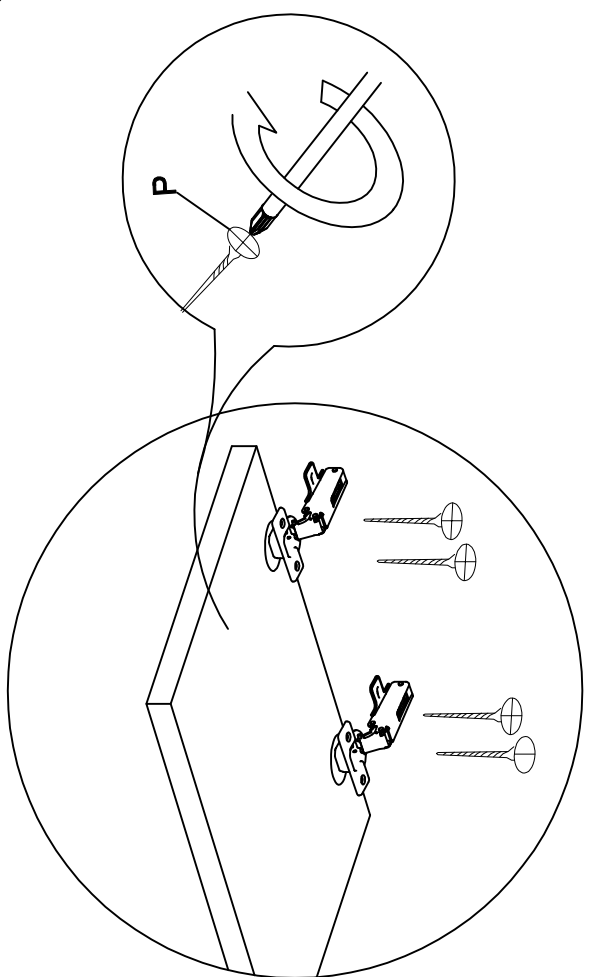

DEC20077 WESS

DECORMET

MATERIALS 

			
E	F	G	H
MINIFIX BODY	MINIFIX GIB	DOWEL	HINGE
			
P	Z	XR	
3.5x18 SCREW	MIN.STOPPER	SHELF PIN	

NO	NAME	PIECE
1	BOTTOM PART	1 PC
2	LEFT PART	1 PC
3	MIDDLE PART	3 PCS
4	RIGHT PART	1 PC
5	BACK PART	1 PC
6	TOP PART	1 PC
7	LEFT PART	1 PC
8	MIDDLE PART	1 PC
9	BACK PART	1 PC
10	TOP PART	1 PC
11	SHELF	2 PCS
12	RIGHT PART	1 PC
13	FIXED SHELF	2 PCS
14	BACK PART	1 PC
15	TOP PART	1 PC
16	SHELF	2 PCS
17	COVER PART	1 PC
18	COVER PART	1 PC