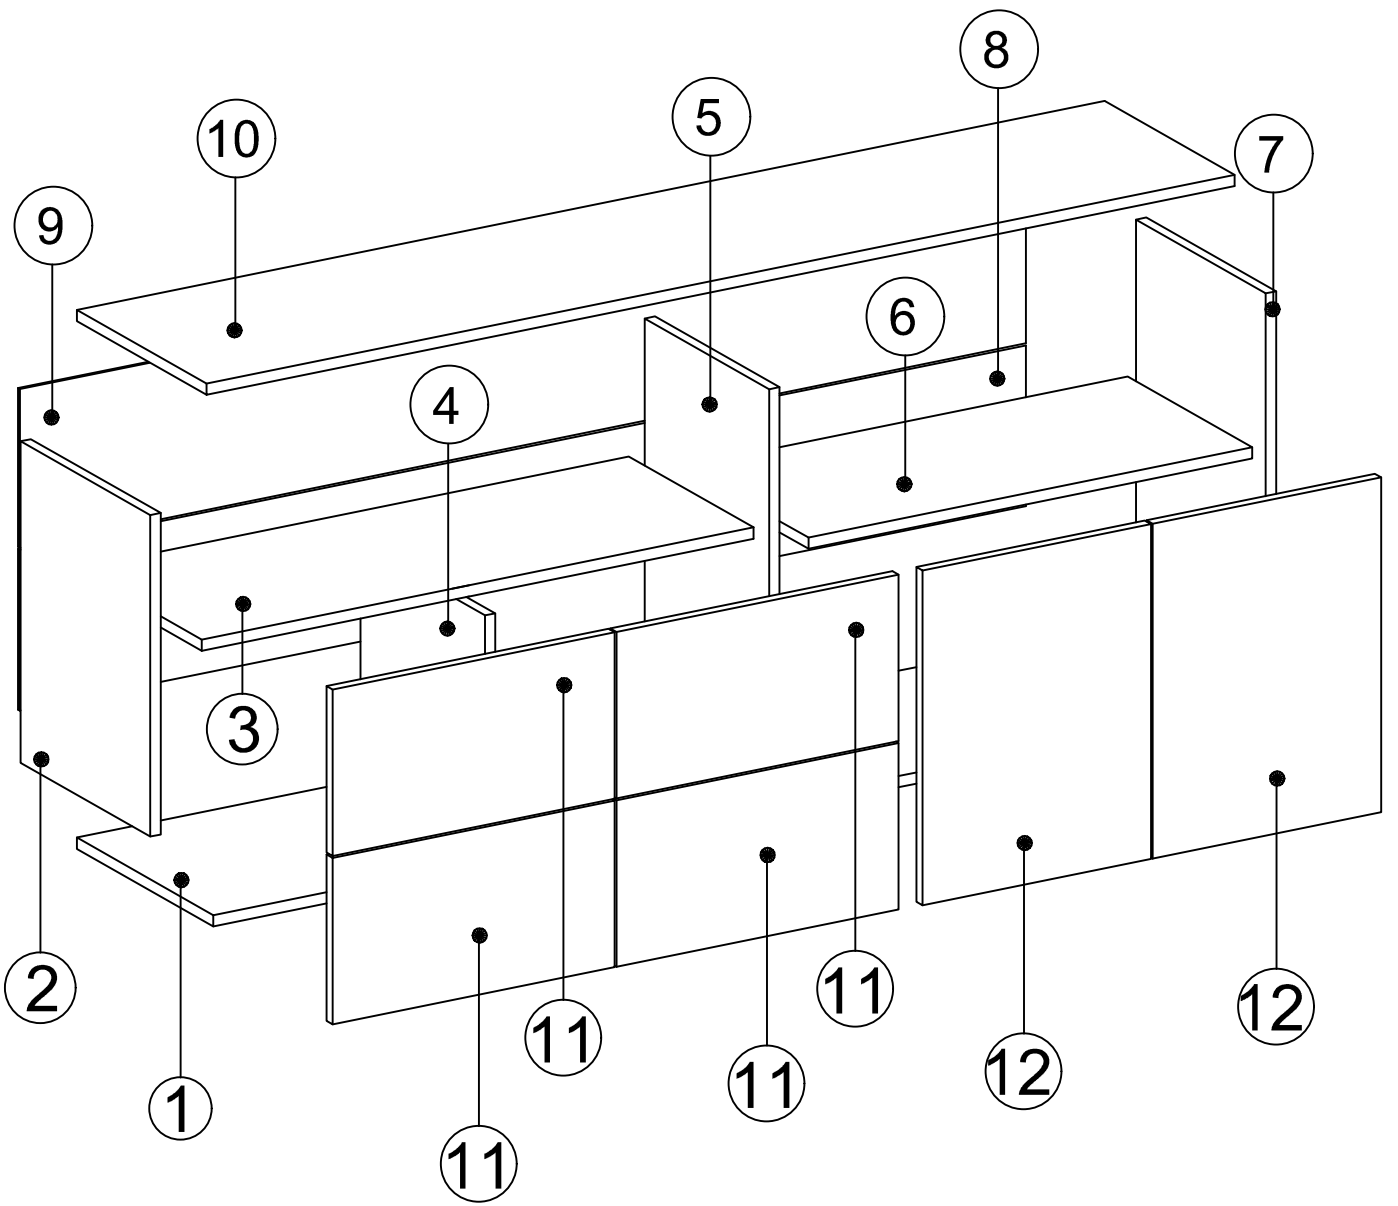

DEC20066 LAIKA

DECORMET

MATERIALS

 X 20 A MINIFIX GIB	 X 20 B MINIFIX BODY	 X 20 C MIN.STOPPER	 X 20 D DOWEL	 X 54 G 3,5 x 18 SCREW	 X 20 N METRIC SCREW
 X 1 P ALLEN KEY	 X 6 S HINGE (Crank 0)	 X 6 T HINGE (Crank 7)	 X 4 AH SHELF BUTTON	 X 6 AJ PLASTIC JOINING	 X 5 BN 170mm PVC LEG

DEC20066 LAİKA

NO	NAME	PIECE	NO	İSİM	ADET
1	BOTTOM PART	1 PC	1	ALT TABLA	1 ADET
2	LEFT PART	1 PC	2	SOL YAN	1 ADET
3	FIXED SHELF	1 PC	3	SABİT RAF	1 ADET
4	MIDDLE PART	1 PC	4	KISA ORTA DİKME	1 ADET
5	MIDDLE PART	1 PC	5	UZUN ORTA DİKME	1 ADET
6	FIXED SHELF	1 PC	6	SABİT RAF	1 ADET
7	RIGHT PARTS	1 PC	7	SAĞ YAN	1 ADET
8	BOTTOM BACK PART	1 PC	8	ALT ARKALIK	1 ADET
9	TOP BACK PART	1 PC	9	ÜST ARKALIK	1 ADET
10	TOP PART	1 PC	10	ÜST TABLA	1 ADET
11	COVER PARTS	4 PCS	11	KISA KAPAKLAR	4 ADET
12	COVER PARTS	2 PCS	12	UZUN KAPAKLAR	2 ADET