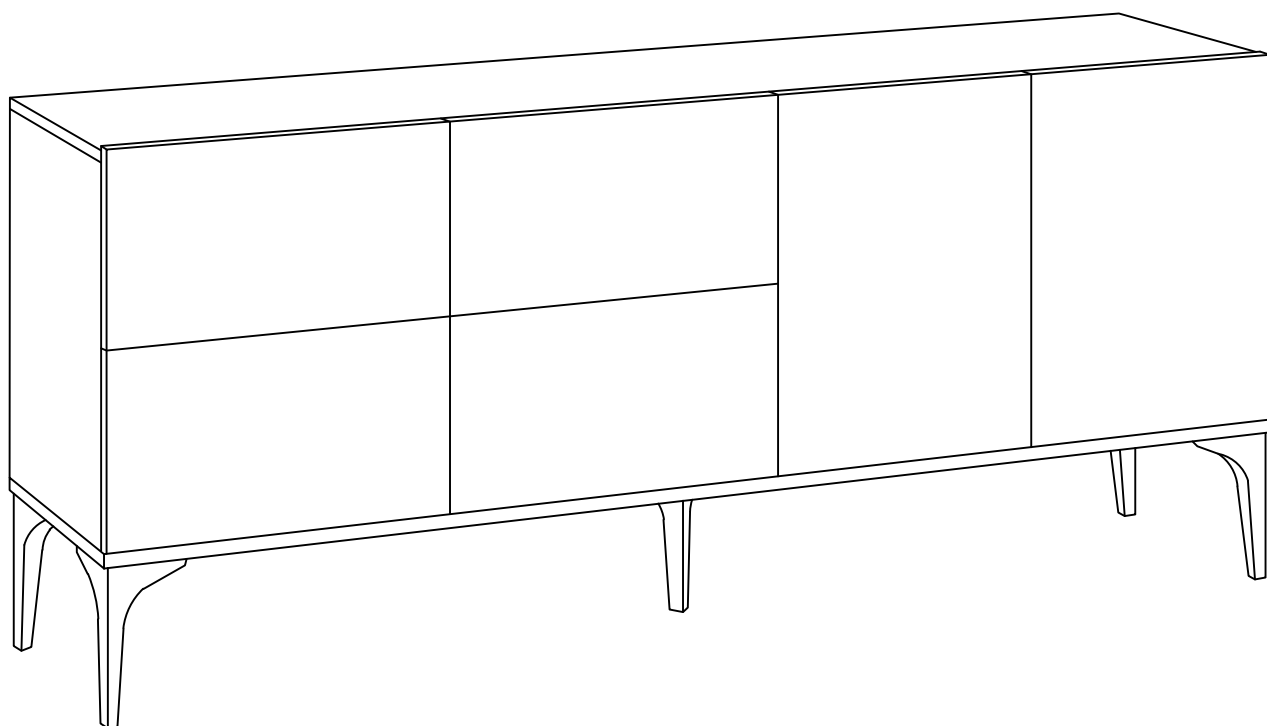

DEC20066 LAIKA

DECORMET

MATERIALS

 X 20 A MINIFIX GIB	 X 20 B MINIFIX BODY	 X 20 C MIN.STOPPER	 X 20 D DOWEL	 X 54 G 3,5 x 18 SCREW	 X 20 N METRIC SCREW
 X 1 P ALLEN KEY	 X 6 S HINGE (Crank 0)	 X 6 T HINGE (Crank 7)	 X 4 AH SHELF BUTTON	 X 6 AJ PLASTIC JOINING	 X 5 BN 170mm PVC LEG

DEC20066 LAİKA

NO	NAME	PIECE	NO	İSİM	ADET
1	BOTTOM PART	1 PC	1	ALT TABLA	1 ADET
2	LEFT PART	1 PC	2	SOL YAN	1 ADET
3	FIXED SHELF	1 PC	3	SABİT RAF	1 ADET
4	MIDDLE PART	1 PC	4	KISA ORTA DİKME	1 ADET
5	MIDDLE PART	1 PC	5	UZUN ORTA DİKME	1 ADET
6	FIXED SHELF	1 PC	6	SABİT RAF	1 ADET
7	RIGHT PARTS	1 PC	7	SAĞ YAN	1 ADET
8	BOTTOM BACK PART	1 PC	8	ALT ARKALIK	1 ADET
9	TOP BACK PART	1 PC	9	ÜST ARKALIK	1 ADET
10	TOP PART	1 PC	10	ÜST TABLA	1 ADET
11	COVER PARTS	4 PCS	11	KISA KAPAKLAR	4 ADET
12	COVER PARTS	2 PCS	12	UZUN KAPAKLAR	2 ADET