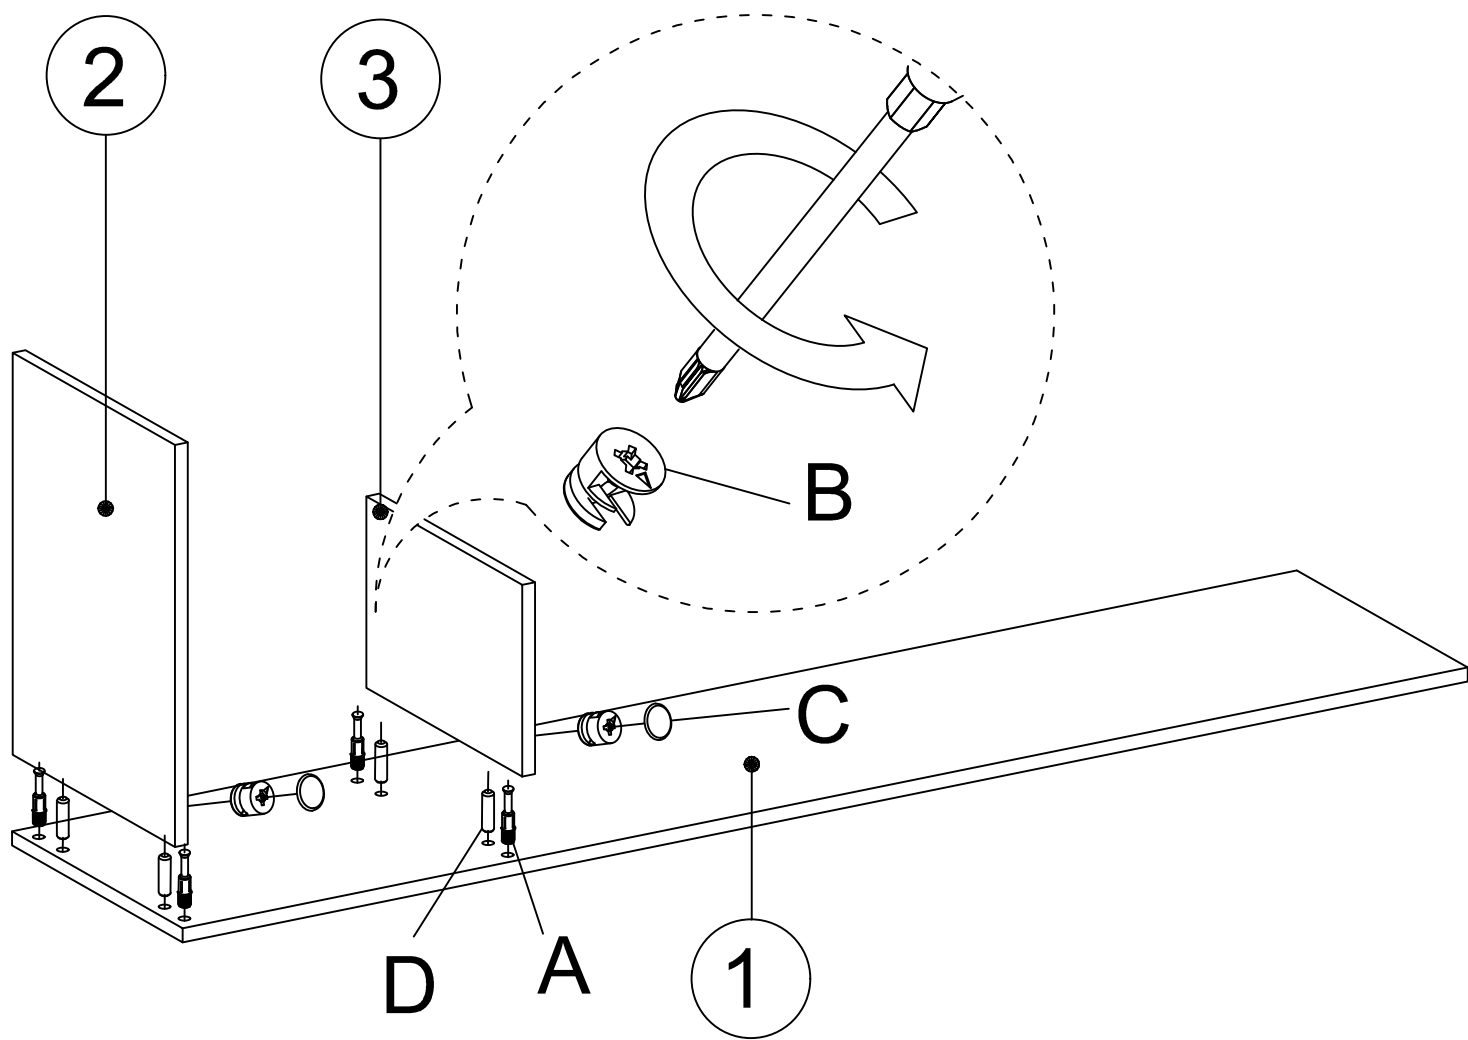

DEC20067 ORSO

DECORMET

MATERIALS

					
X 30	X 30	X 30	X 30	X 40	X 10
A	B	C	D	G	N
MINIFIX GIB	MINIFIX BODY	MIN.STOPPER	DOWEL	3,5 x 18 SCREW	METRIC SCREW
					
X 1	X 4	X 4	X 8	X 5	
P	S	T	AJ	BO	
ALLEN KEY	HINGE (Crank 0)	HINGE (Crank 7)	PLASTIC JOINING	250mm PVC LEG	

DEC20067 ORSO

NO	NAME	PIECE	NO	İSİM	ADET
1	BOTTOM PART	1 PC	1	ALT TABLA	1 ADET
2	LEFT PART	1 PC	2	SOL YAN	1 ADET
3	MIDDLE PART	1 PC	3	ORTA DİKME	1 ADET
4	FIXED SHELF	1 PC	4	SABİT RAF	1 ADET
5	MIDDLE PART	1 PC	5	ORTA DİKME	1 ADET
6	MIDDLE PART	1 PC	6	ORTA DİKME	1 ADET
7	FIXED SHELF	1 PC	7	SABİT RAF	1 ADET
8	RIGHT PART	1 PC	8	SAĞ YAN	1 ADET
9	BACK PART	1 PC	9	ARKALIK	1 ADET
10	BACK PART	1 PC	10	ARKALIK	1 ADET
11	TOP PART	1 PC	11	ÜST TABLA	1 ADET
12	TOP PART	1PC	12	ÜST TABLA	1 ADET
13	COVER PART	1PC	13	KAPAK	1 ADET
14	COVER PART	1PC	14	KAPAK	1 ADET
15	COVER PART	1PC	15	KAPAK	1 ADET
16	COVER PART	1PC	16	KAPAK	1 ADET