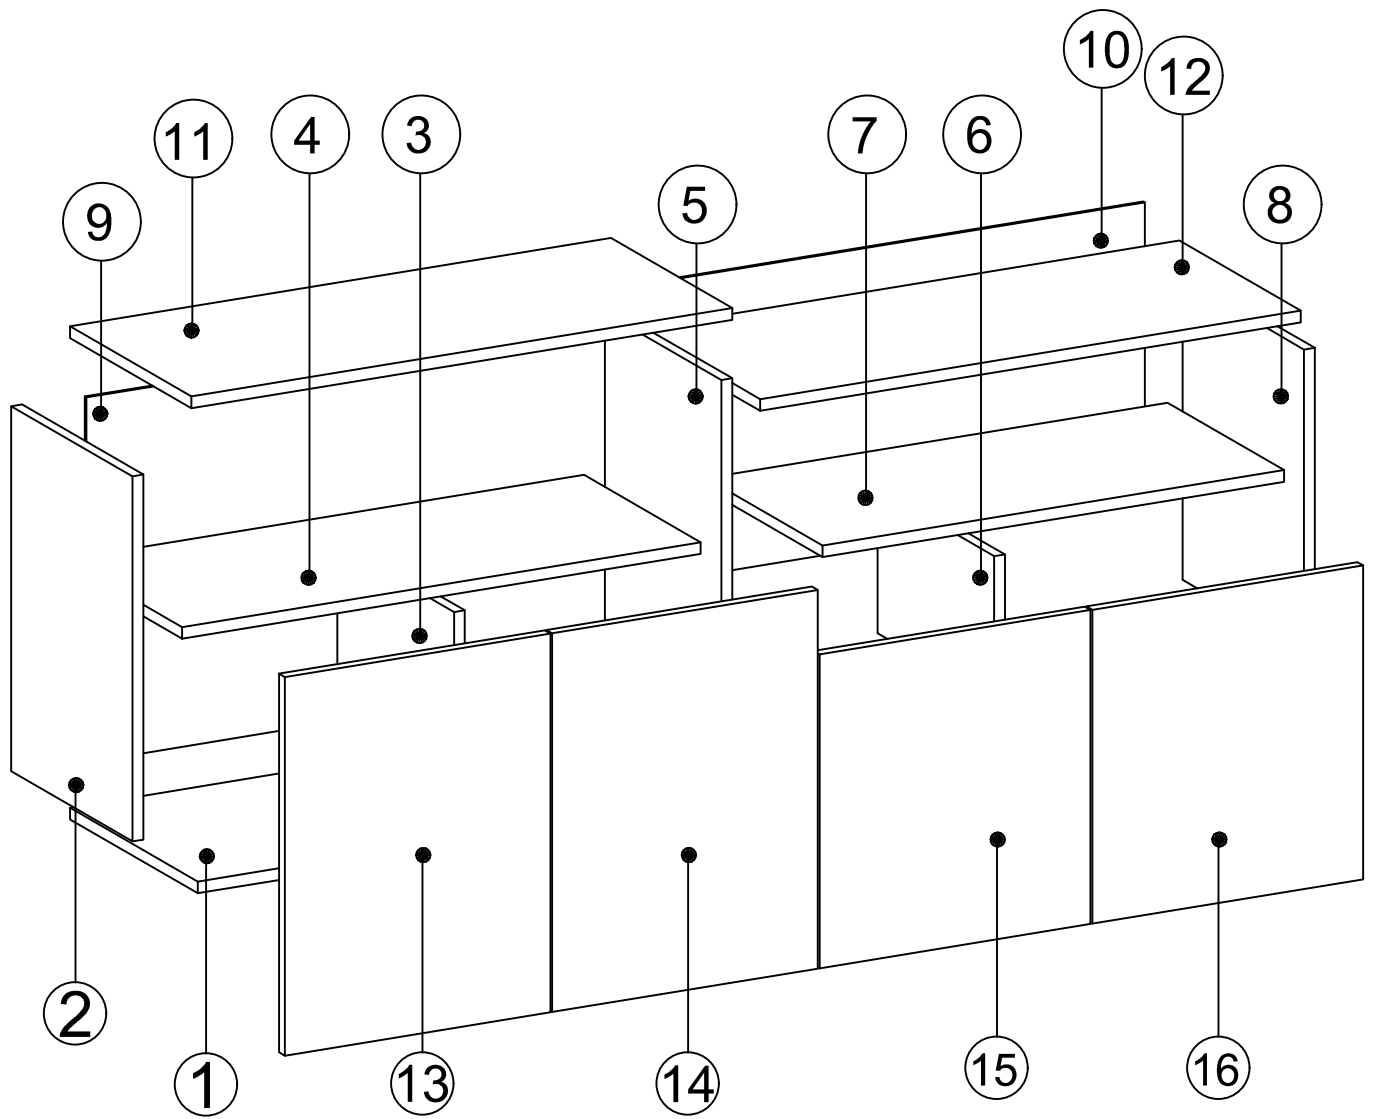

DEC20067 ORSO

DECORMET

MATERIALS

					
X 30	X 30	X 30	X 30	X 40	X 10
A	B	C	D	G	N
MINIFIX GIB	MINIFIX BODY	MIN.STOPPER	DOWEL	3,5 x 18 SCREW	METRIC SCREW
					
X 1	X 4	X 4	X 8	X 5	
P	S	T	AJ	BO	
ALLEN KEY	HINGE (Crank 0)	HINGE (Crank 7)	PLASTIC JOINING	250mm PVC LEG	

DEC20067 ORSO

NO	NAME	PIECE	NO	İSİM	ADET
1	BOTTOM PART	1 PC	1	ALT TABLA	1 ADET
2	LEFT PART	1 PC	2	SOL YAN	1 ADET
3	MIDDLE PART	1 PC	3	ORTA DİKME	1 ADET
4	FIXED SHELF	1 PC	4	SABİT RAF	1 ADET
5	MIDDLE PART	1 PC	5	ORTA DİKME	1 ADET
6	MIDDLE PART	1 PC	6	ORTA DİKME	1 ADET
7	FIXED SHELF	1 PC	7	SABİT RAF	1 ADET
8	RIGHT PART	1 PC	8	SAĞ YAN	1 ADET
9	BACK PART	1 PC	9	ARKALIK	1 ADET
10	BACK PART	1 PC	10	ARKALIK	1 ADET
11	TOP PART	1 PC	11	ÜST TABLA	1 ADET
12	TOP PART	1PC	12	ÜST TABLA	1 ADET
13	COVER PART	1PC	13	KAPAK	1 ADET
14	COVER PART	1PC	14	KAPAK	1 ADET
15	COVER PART	1PC	15	KAPAK	1 ADET
16	COVER PART	1PC	16	KAPAK	1 ADET