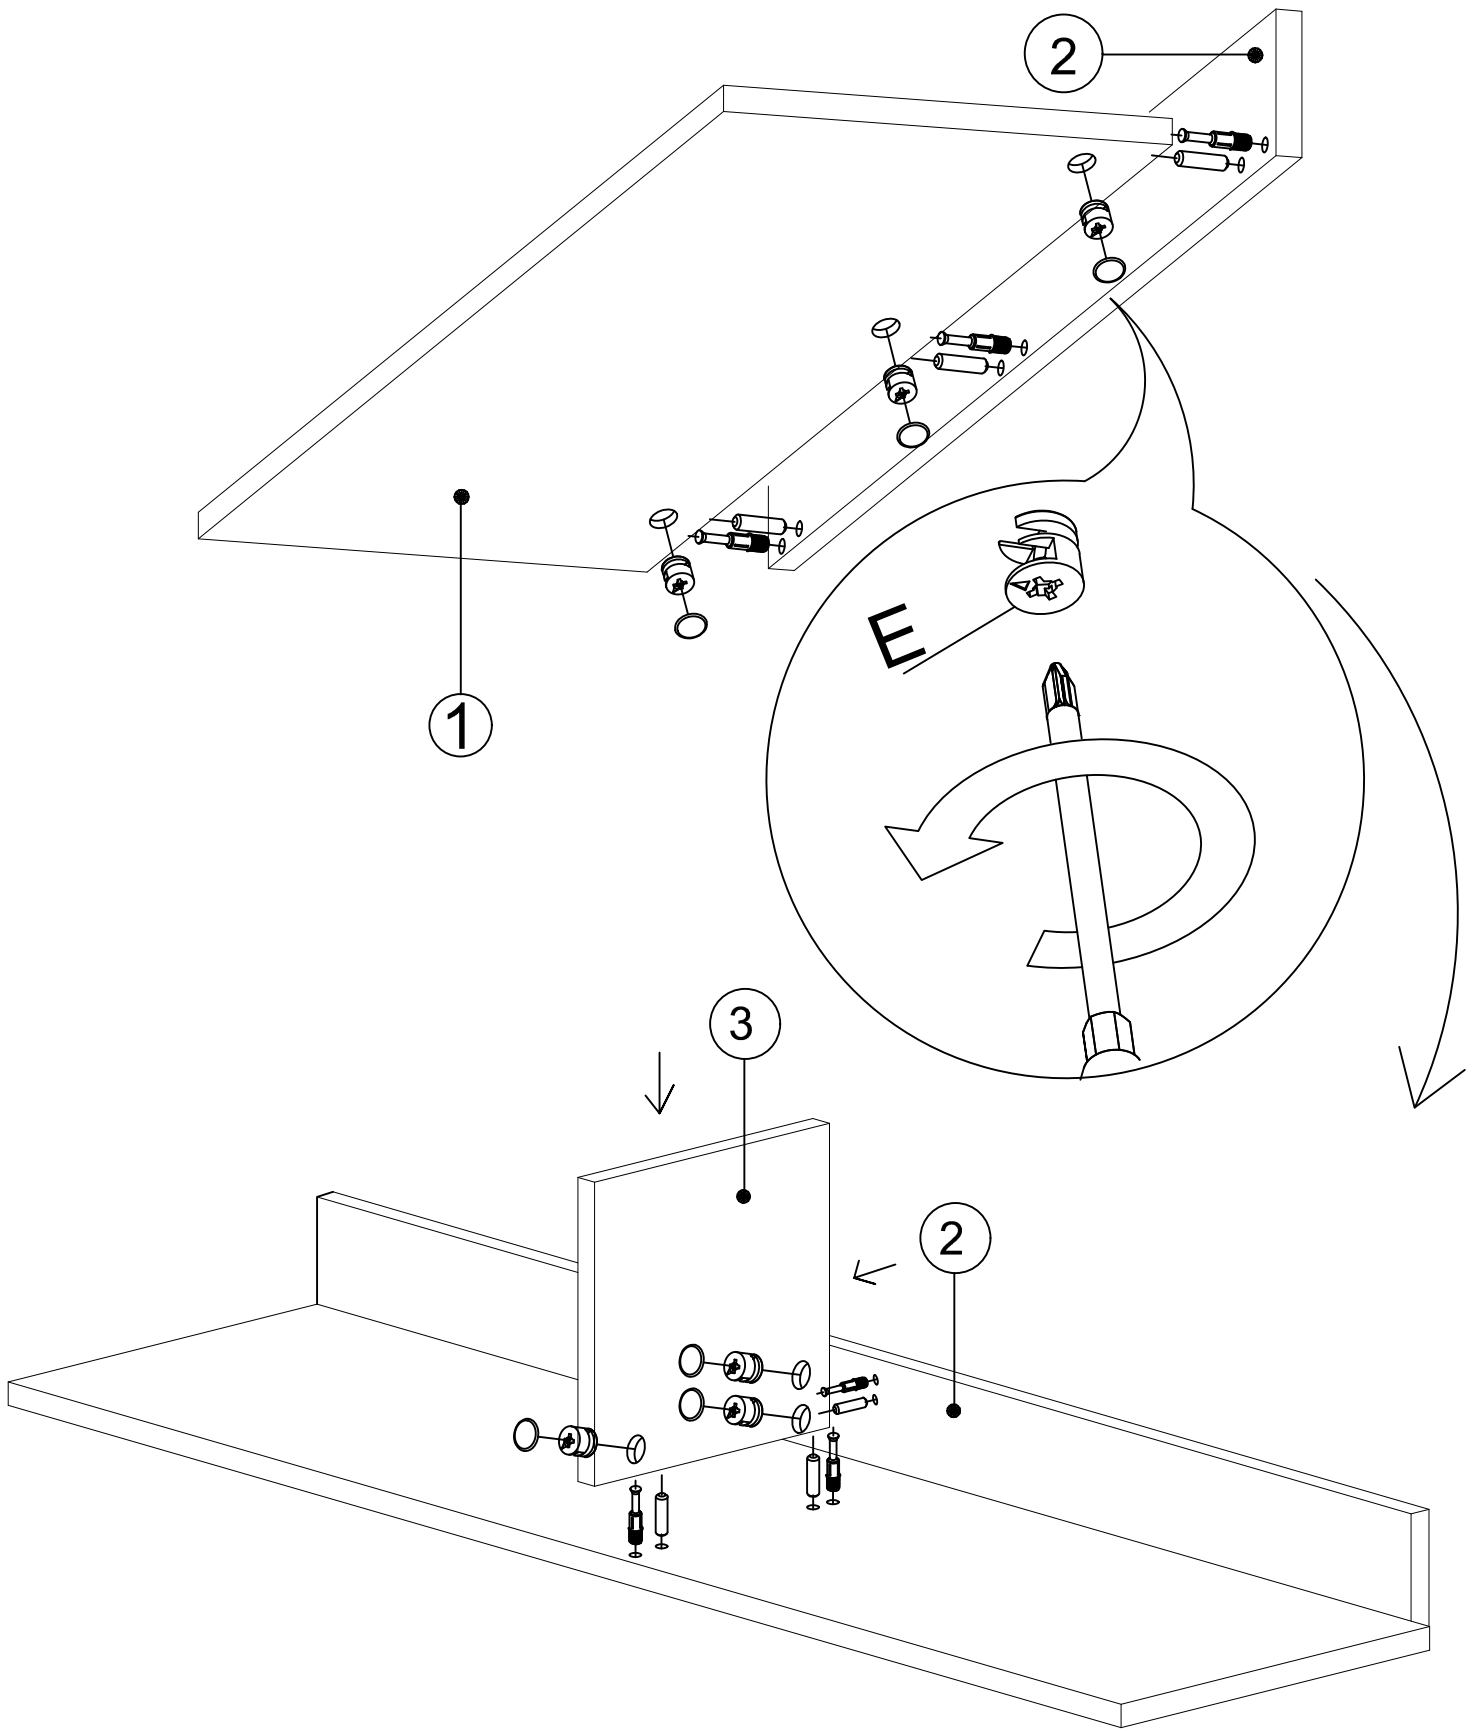

DEC20052 CHUMO

DECORMET

MATERIALS

			
E	F	G	H
MINIFIX BODY	MINIFIX GIB	DOWEL	HINGE
			
P	AI	XR	XX
3,5x18 SCREW	L IRON MITER (COVERED)	SHELF PIN	6x80 SCREW

NO	NAME	PIECE
1	BOTTOM PART	1 PC
2	BACK PART	1 PC
3	MIDDLE PART	1 PC
4	BOTTOM PART	1 PC
5	LEFT PART	1 PC
6	RIGHT PART	1 PC
7	BACK PART	1 PC
8	TOP PART	1 PC
9	SHELF	2 PCS
10	BOTTOM PART	1 PC
11	LEFT PART	1 PC
12	FIXED SHELF	1 PC
13	RIGHT PART	1 PC
14	BACK PART	1 PC
15	TOP PART	1 PC
16	SHELF	3 PCS
17	COVER PART	1 PC
18	MIRROR PART	1 PC
19	LEFT COVER PART	1 PC
20	RIGHT COVER PART	1 PC

4

11

13

14

AI

18

XX