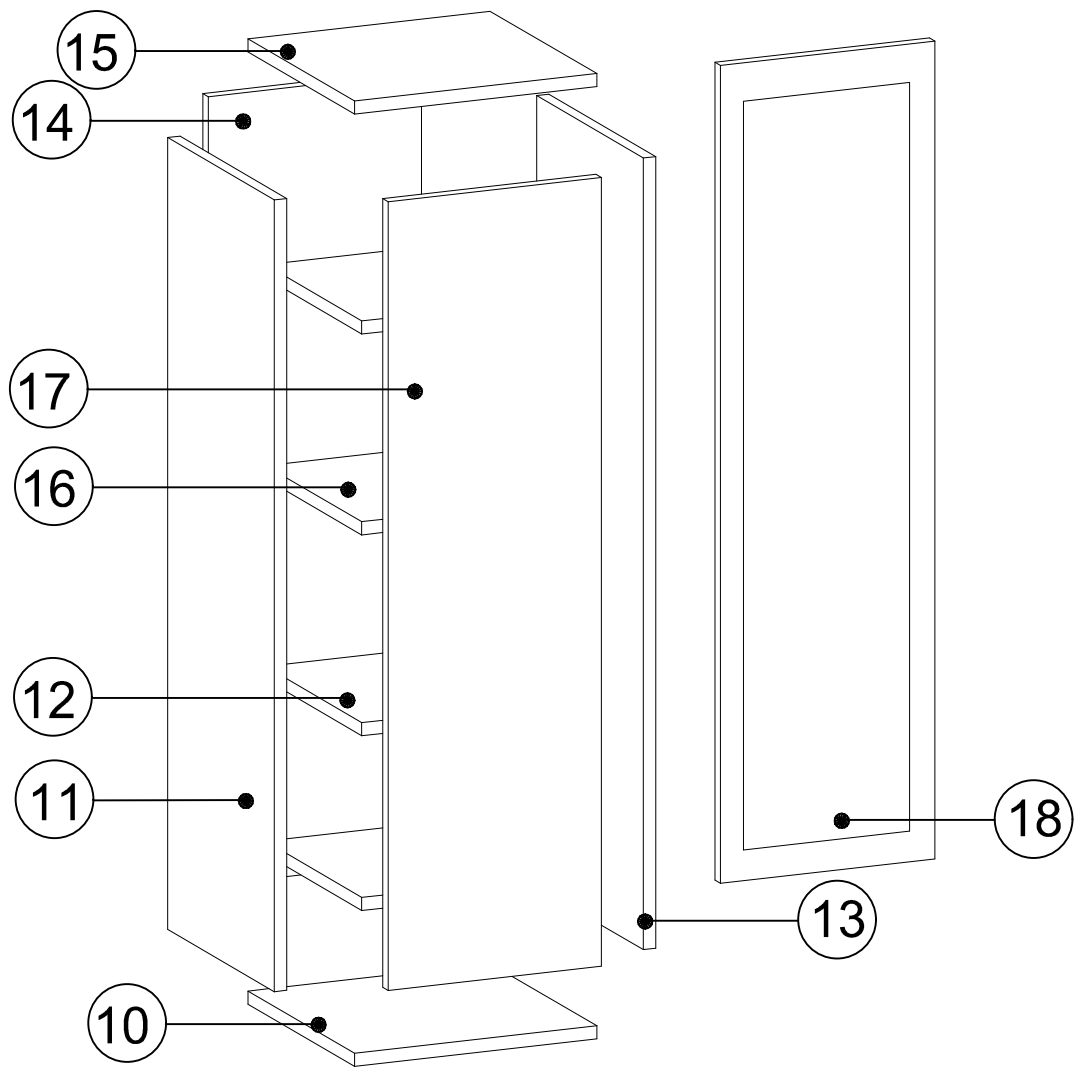

DEC20052 CHUMO

DECORMET

MATERIALS

			
E	F	G	H
MINIFIX BODY	MINIFIX GIB	DOWEL	HINGE
			
P	AI	XR	XX
3,5x18 SCREW	L IRON MITER (COVERED)	SHELF PIN	6x80 SCREW

NO	NAME	PIECE
1	BOTTOM PART	1 PC
2	BACK PART	1 PC
3	MIDDLE PART	1 PC
4	BOTTOM PART	1 PC
5	LEFT PART	1 PC
6	RIGHT PART	1 PC
7	BACK PART	1 PC
8	TOP PART	1 PC
9	SHELF	2 PCS
10	BOTTOM PART	1 PC
11	LEFT PART	1 PC
12	FIXED SHELF	1 PC
13	RIGHT PART	1 PC
14	BACK PART	1 PC
15	TOP PART	1 PC
16	SHELF	3 PCS
17	COVER PART	1 PC
18	MIRROR PART	1 PC
19	LEFT COVER PART	1 PC
20	RIGHT COVER PART	1 PC

4

11

13

14

AI

18

XX