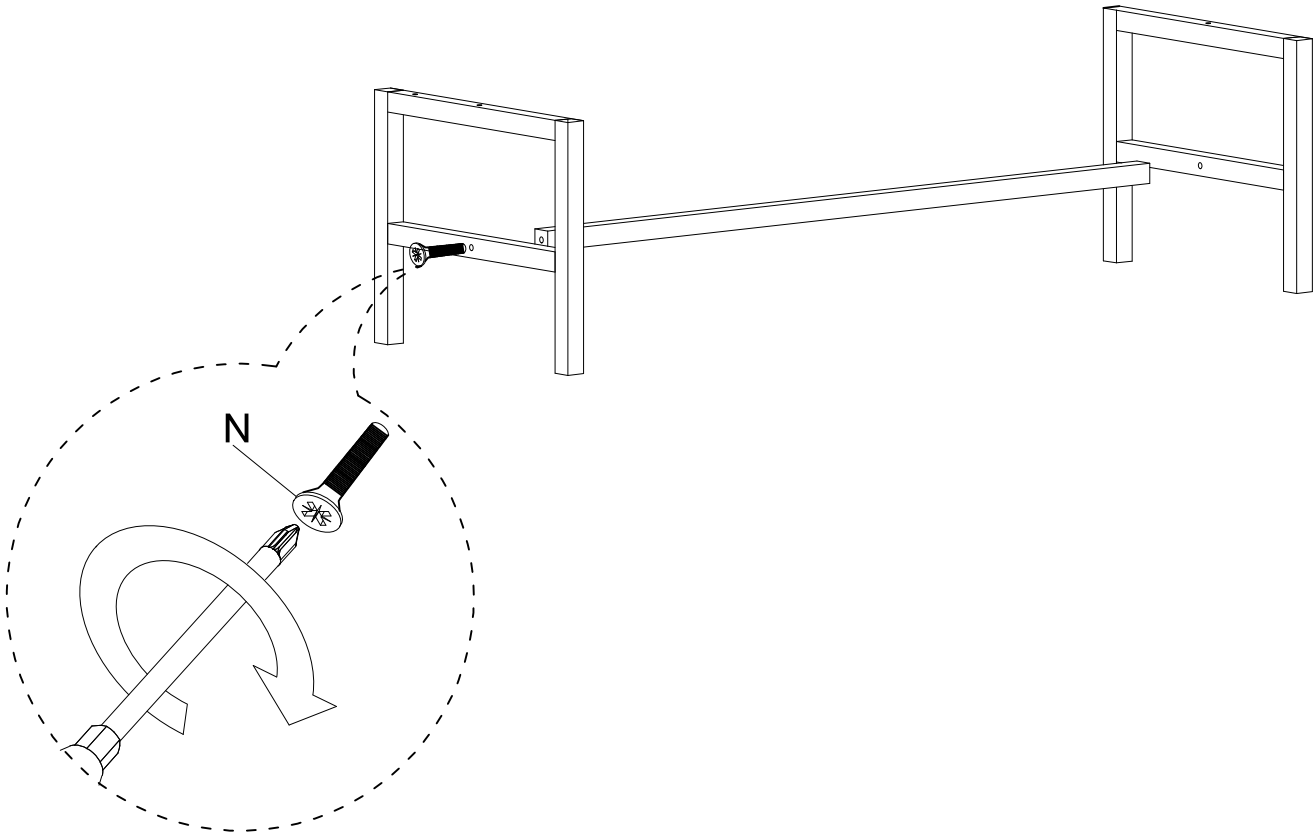

DEC20052 CHUMO

DECORMET

MATERIALS

			
E	F	G	H
MINIFIX BODY	MINIFIX GIB	DOWEL	HINGE
			
P	AI	XR	XX
3,5x18 SCREW	L IRON MITER (COVERED)	SHELF PIN	6x80 SCREW

NO	NAME	PIECE
1	BOTTOM PART	1 PC
2	BACK PART	1 PC
3	MIDDLE PART	1 PC
4	BOTTOM PART	1 PC
5	LEFT PART	1 PC
6	RIGHT PART	1 PC
7	BACK PART	1 PC
8	TOP PART	1 PC
9	SHELF	2 PCS
10	BOTTOM PART	1 PC
11	LEFT PART	1 PC
12	FIXED SHELF	1 PC
13	RIGHT PART	1 PC
14	BACK PART	1 PC
15	TOP PART	1 PC
16	SHELF	3 PCS
17	COVER PART	1 PC
18	MIRROR PART	1 PC
19	LEFT COVER PART	1 PC
20	RIGHT COVER PART	1 PC