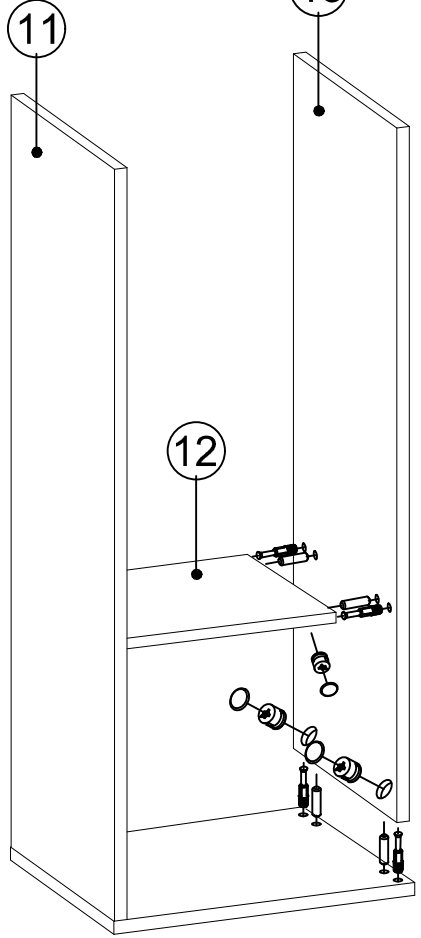

DEC20052 CHUMO

DECORMET

MATERIALS

			
E	F	G	H
MINIFIX BODY	MINIFIX GIB	DOWEL	HINGE
			
P	AI	XR	XX
3,5x18 SCREW	L IRON MITER (COVERED)	SHELF PIN	6x80 SCREW

NO	NAME	PIECE
1	BOTTOM PART	1 PC
2	BACK PART	1 PC
3	MIDDLE PART	1 PC
4	BOTTOM PART	1 PC
5	LEFT PART	1 PC
6	RIGHT PART	1 PC
7	BACK PART	1 PC
8	TOP PART	1 PC
9	SHELF	2 PCS
10	BOTTOM PART	1 PC
11	LEFT PART	1 PC
12	FIXED SHELF	1 PC
13	RIGHT PART	1 PC
14	BACK PART	1 PC
15	TOP PART	1 PC
16	SHELF	3 PCS
17	COVER PART	1 PC
18	MIRROR PART	1 PC
19	LEFT COVER PART	1 PC
20	RIGHT COVER PART	1 PC

4

11

13

14

AI

18

XX