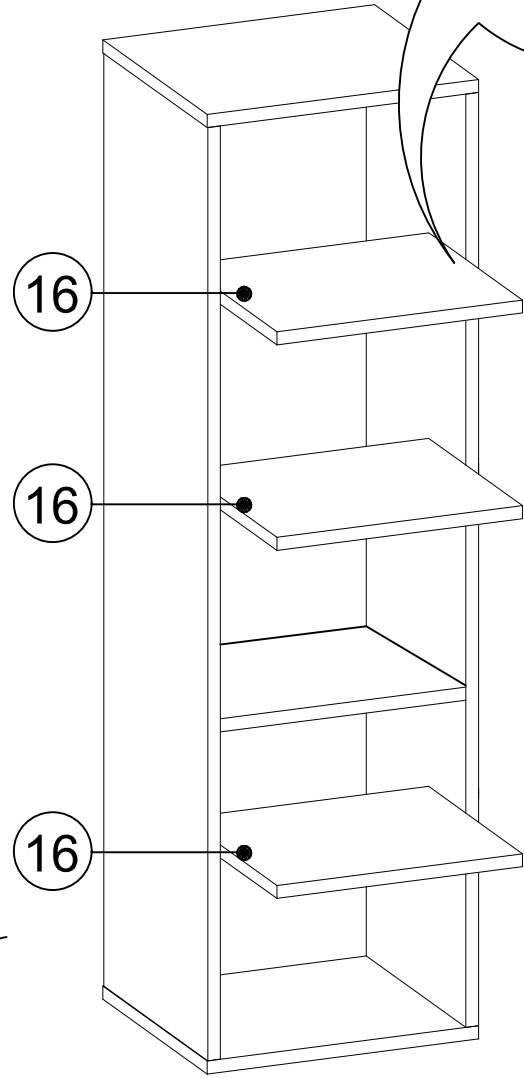

DEC20052 CHUMO

DECORMET

MATERIALS

			
E	F	G	H
MINIFIX BODY	MINIFIX GIB	DOWEL	HINGE
			
P	AI	XR	XX
3,5x18 SCREW	L IRON MITER (COVERED)	SHELF PIN	6x80 SCREW

NO	NAME	PIECE
1	BOTTOM PART	1 PC
2	BACK PART	1 PC
3	MIDDLE PART	1 PC
4	BOTTOM PART	1 PC
5	LEFT PART	1 PC
6	RIGHT PART	1 PC
7	BACK PART	1 PC
8	TOP PART	1 PC
9	SHELF	2 PCS
10	BOTTOM PART	1 PC
11	LEFT PART	1 PC
12	FIXED SHELF	1 PC
13	RIGHT PART	1 PC
14	BACK PART	1 PC
15	TOP PART	1 PC
16	SHELF	3 PCS
17	COVER PART	1 PC
18	MIRROR PART	1 PC
19	LEFT COVER PART	1 PC
20	RIGHT COVER PART	1 PC

4

11

13

14

AI

18

XX