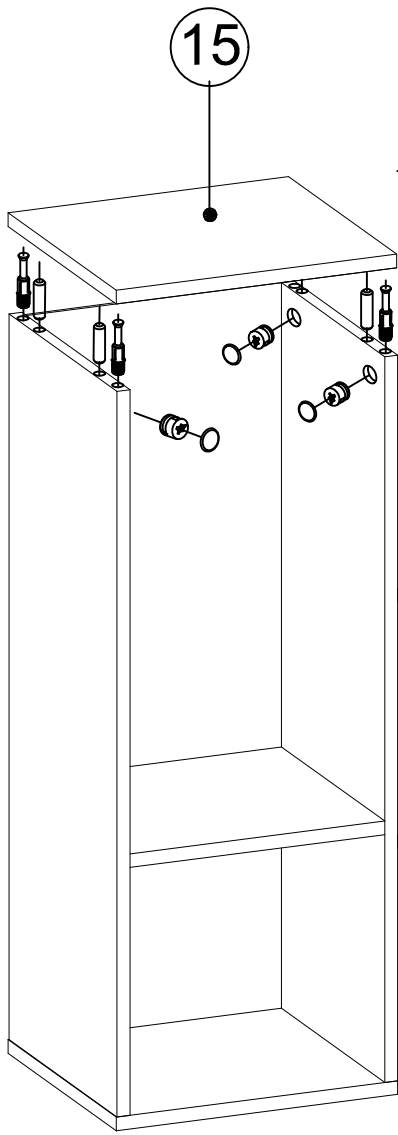

DEC20052 CHUMO

DECORMET

MATERIALS

			
E	F	G	H
MINIFIX BODY	MINIFIX GIB	DOWEL	HINGE
			
P	AI	XR	XX
3,5x18 SCREW	L IRON MITER (COVERED)	SHELF PIN	6x80 SCREW

NO	NAME	PIECE
1	BOTTOM PART	1 PC
2	BACK PART	1 PC
3	MIDDLE PART	1 PC
4	BOTTOM PART	1 PC
5	LEFT PART	1 PC
6	RIGHT PART	1 PC
7	BACK PART	1 PC
8	TOP PART	1 PC
9	SHELF	2 PCS
10	BOTTOM PART	1 PC
11	LEFT PART	1 PC
12	FIXED SHELF	1 PC
13	RIGHT PART	1 PC
14	BACK PART	1 PC
15	TOP PART	1 PC
16	SHELF	3 PCS
17	COVER PART	1 PC
18	MIRROR PART	1 PC
19	LEFT COVER PART	1 PC
20	RIGHT COVER PART	1 PC

4

11

13

14

AI

18

XX