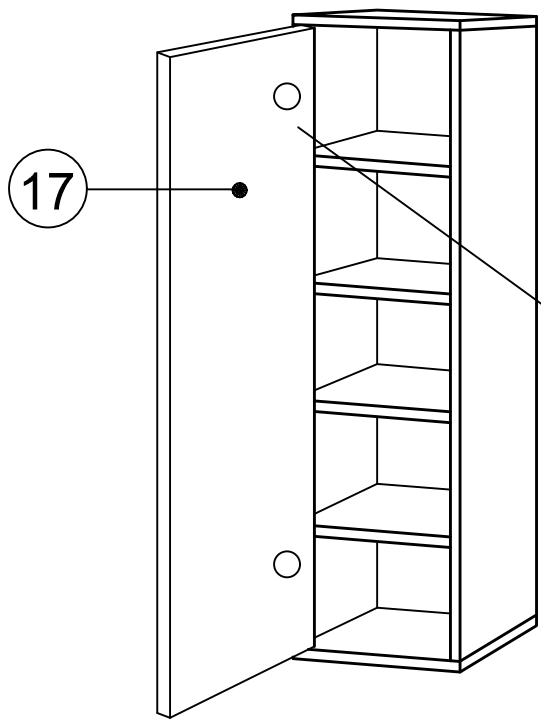

DEC20052 CHUMO

DECORMET

MATERIALS

			
E	F	G	H
MINIFIX BODY	MINIFIX GIB	DOWEL	HINGE
			
P	AI	XR	XX
3,5x18 SCREW	L IRON MITER (COVERED)	SHELF PIN	6x80 SCREW

NO	NAME	PIECE
1	BOTTOM PART	1 PC
2	BACK PART	1 PC
3	MIDDLE PART	1 PC
4	BOTTOM PART	1 PC
5	LEFT PART	1 PC
6	RIGHT PART	1 PC
7	BACK PART	1 PC
8	TOP PART	1 PC
9	SHELF	2 PCS
10	BOTTOM PART	1 PC
11	LEFT PART	1 PC
12	FIXED SHELF	1 PC
13	RIGHT PART	1 PC
14	BACK PART	1 PC
15	TOP PART	1 PC
16	SHELF	3 PCS
17	COVER PART	1 PC
18	MIRROR PART	1 PC
19	LEFT COVER PART	1 PC
20	RIGHT COVER PART	1 PC

4

11

13

14

AI

18

XX