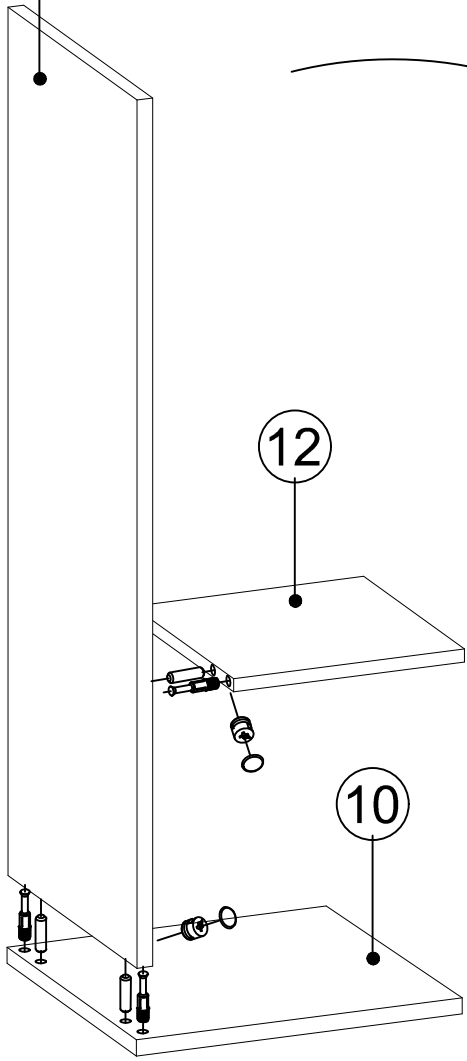

DEC20052 CHUMO

DECORMET

MATERIALS

			
E	F	G	H
MINIFIX BODY	MINIFIX GIB	DOWEL	HINGE
			
P	AI	XR	XX
3,5x18 SCREW	L IRON MITER (COVERED)	SHELF PIN	6x80 SCREW

NO	NAME	PIECE
1	BOTTOM PART	1 PC
2	BACK PART	1 PC
3	MIDDLE PART	1 PC
4	BOTTOM PART	1 PC
5	LEFT PART	1 PC
6	RIGHT PART	1 PC
7	BACK PART	1 PC
8	TOP PART	1 PC
9	SHELF	2 PCS
10	BOTTOM PART	1 PC
11	LEFT PART	1 PC
12	FIXED SHELF	1 PC
13	RIGHT PART	1 PC
14	BACK PART	1 PC
15	TOP PART	1 PC
16	SHELF	3 PCS
17	COVER PART	1 PC
18	MIRROR PART	1 PC
19	LEFT COVER PART	1 PC
20	RIGHT COVER PART	1 PC

4

11

13

14

AI

18

XX