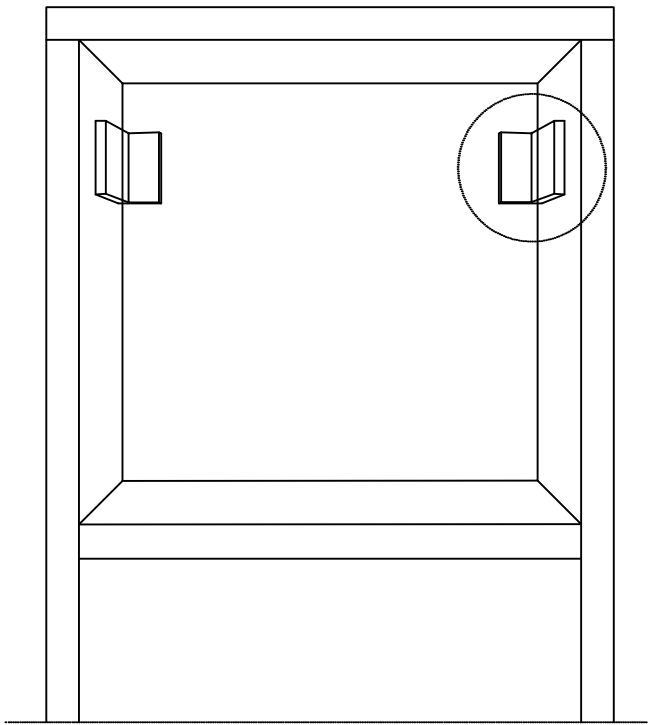

DEC20052 CHUMO

DECORMET

MATERIALS

			
E	F	G	H
MINIFIX BODY	MINIFIX GIB	DOWEL	HINGE
			
P	AI	XR	XX
3,5x18 SCREW	L IRON MITER (COVERED)	SHELF PIN	6x80 SCREW

NO	NAME	PIECE
1	BOTTOM PART	1 PC
2	BACK PART	1 PC
3	MIDDLE PART	1 PC
4	BOTTOM PART	1 PC
5	LEFT PART	1 PC
6	RIGHT PART	1 PC
7	BACK PART	1 PC
8	TOP PART	1 PC
9	SHELF	2 PCS
10	BOTTOM PART	1 PC
11	LEFT PART	1 PC
12	FIXED SHELF	1 PC
13	RIGHT PART	1 PC
14	BACK PART	1 PC
15	TOP PART	1 PC
16	SHELF	3 PCS
17	COVER PART	1 PC
18	MIRROR PART	1 PC
19	LEFT COVER PART	1 PC
20	RIGHT COVER PART	1 PC

4

11

13

14

AI

18

XX