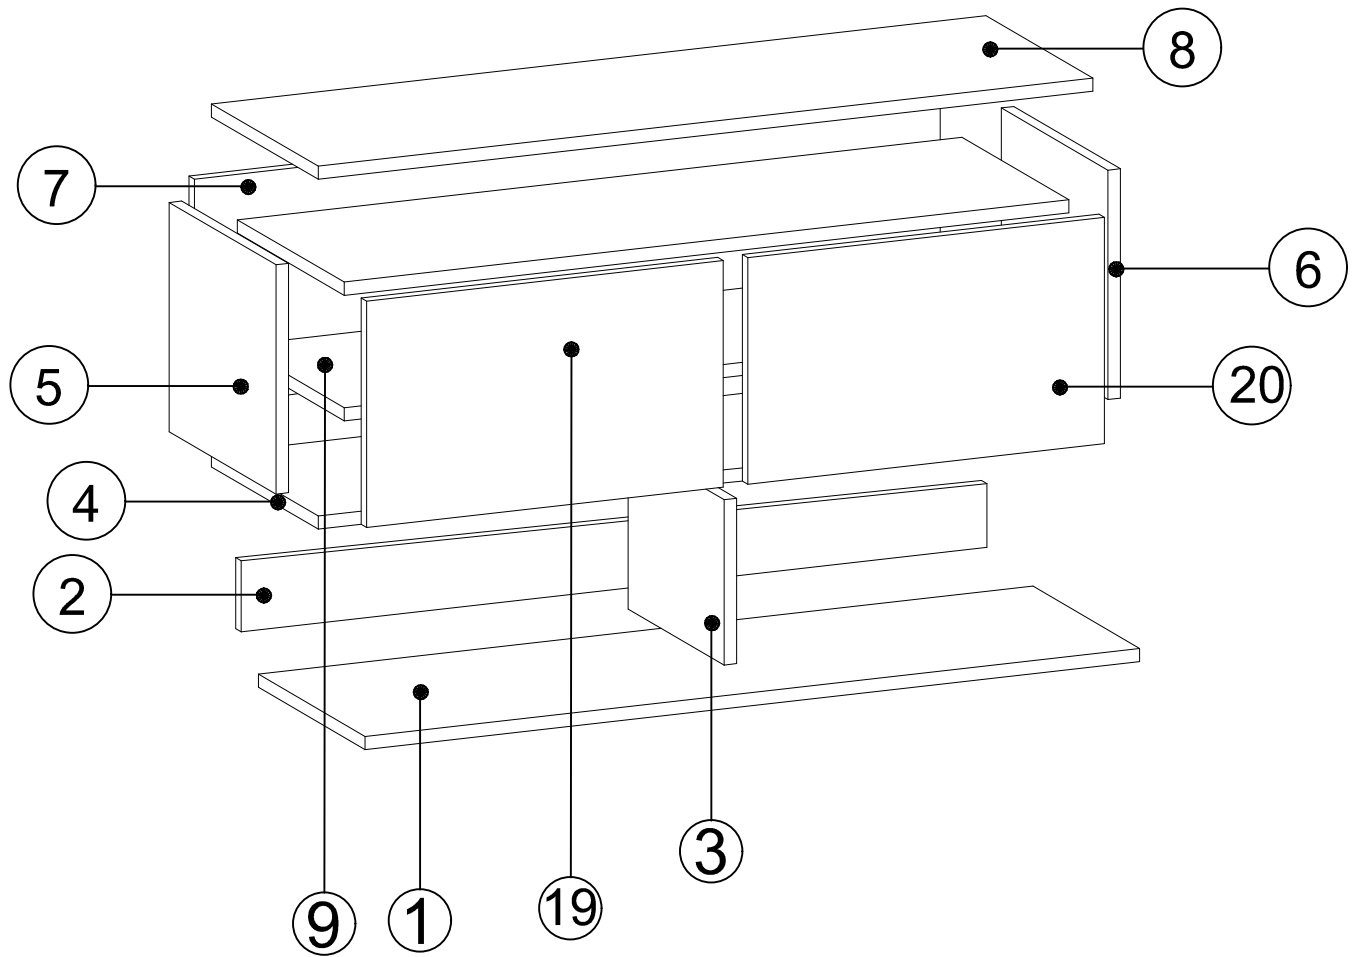

DEC20052 CHUMO

DECORMET

MATERIALS

			
E	F	G	H
MINIFIX BODY	MINIFIX GIB	DOWEL	HINGE
			
P	AI	XR	XX
3,5x18 SCREW	L IRON MITER (COVERED)	SHELF PIN	6x80 SCREW

NO	NAME	PIECE
1	BOTTOM PART	1 PC
2	BACK PART	1 PC
3	MIDDLE PART	1 PC
4	BOTTOM PART	1 PC
5	LEFT PART	1 PC
6	RIGHT PART	1 PC
7	BACK PART	1 PC
8	TOP PART	1 PC
9	SHELF	2 PCS
10	BOTTOM PART	1 PC
11	LEFT PART	1 PC
12	FIXED SHELF	1 PC
13	RIGHT PART	1 PC
14	BACK PART	1 PC
15	TOP PART	1 PC
16	SHELF	3 PCS
17	COVER PART	1 PC
18	MIRROR PART	1 PC
19	LEFT COVER PART	1 PC
20	RIGHT COVER PART	1 PC

4

11

13

14

AI

18

XX