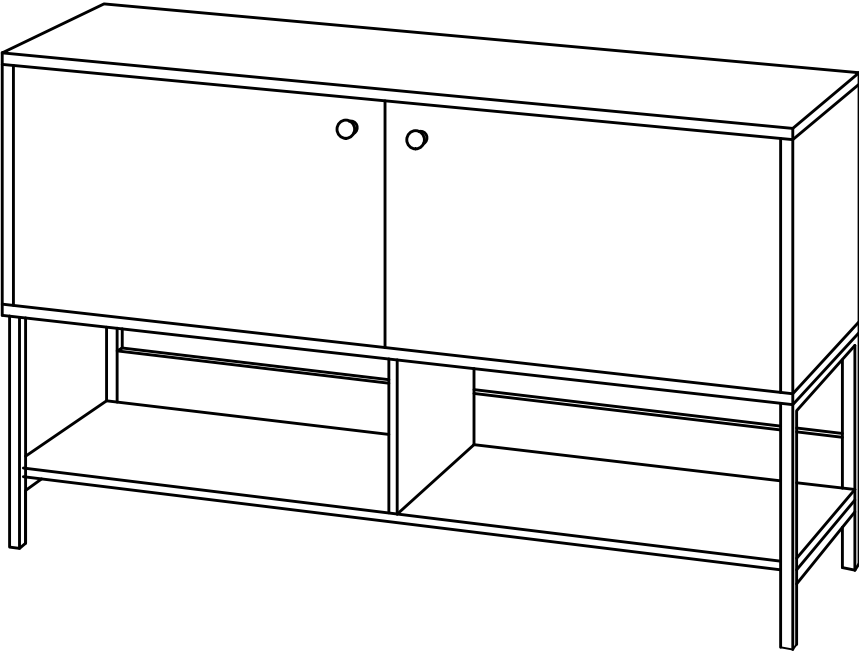

DEC20052 CHUMO

DECORMET

MATERIALS

			
E	F	G	H
MINIFIX BODY	MINIFIX GIB	DOWEL	HINGE
			
P	AI	XR	XX
3,5x18 SCREW	L IRON MITER (COVERED)	SHELF PIN	6x80 SCREW

NO	NAME	PIECE
1	BOTTOM PART	1 PC
2	BACK PART	1 PC
3	MIDDLE PART	1 PC
4	BOTTOM PART	1 PC
5	LEFT PART	1 PC
6	RIGHT PART	1 PC
7	BACK PART	1 PC
8	TOP PART	1 PC
9	SHELF	2 PCS
10	BOTTOM PART	1 PC
11	LEFT PART	1 PC
12	FIXED SHELF	1 PC
13	RIGHT PART	1 PC
14	BACK PART	1 PC
15	TOP PART	1 PC
16	SHELF	3 PCS
17	COVER PART	1 PC
18	MIRROR PART	1 PC
19	LEFT COVER PART	1 PC
20	RIGHT COVER PART	1 PC