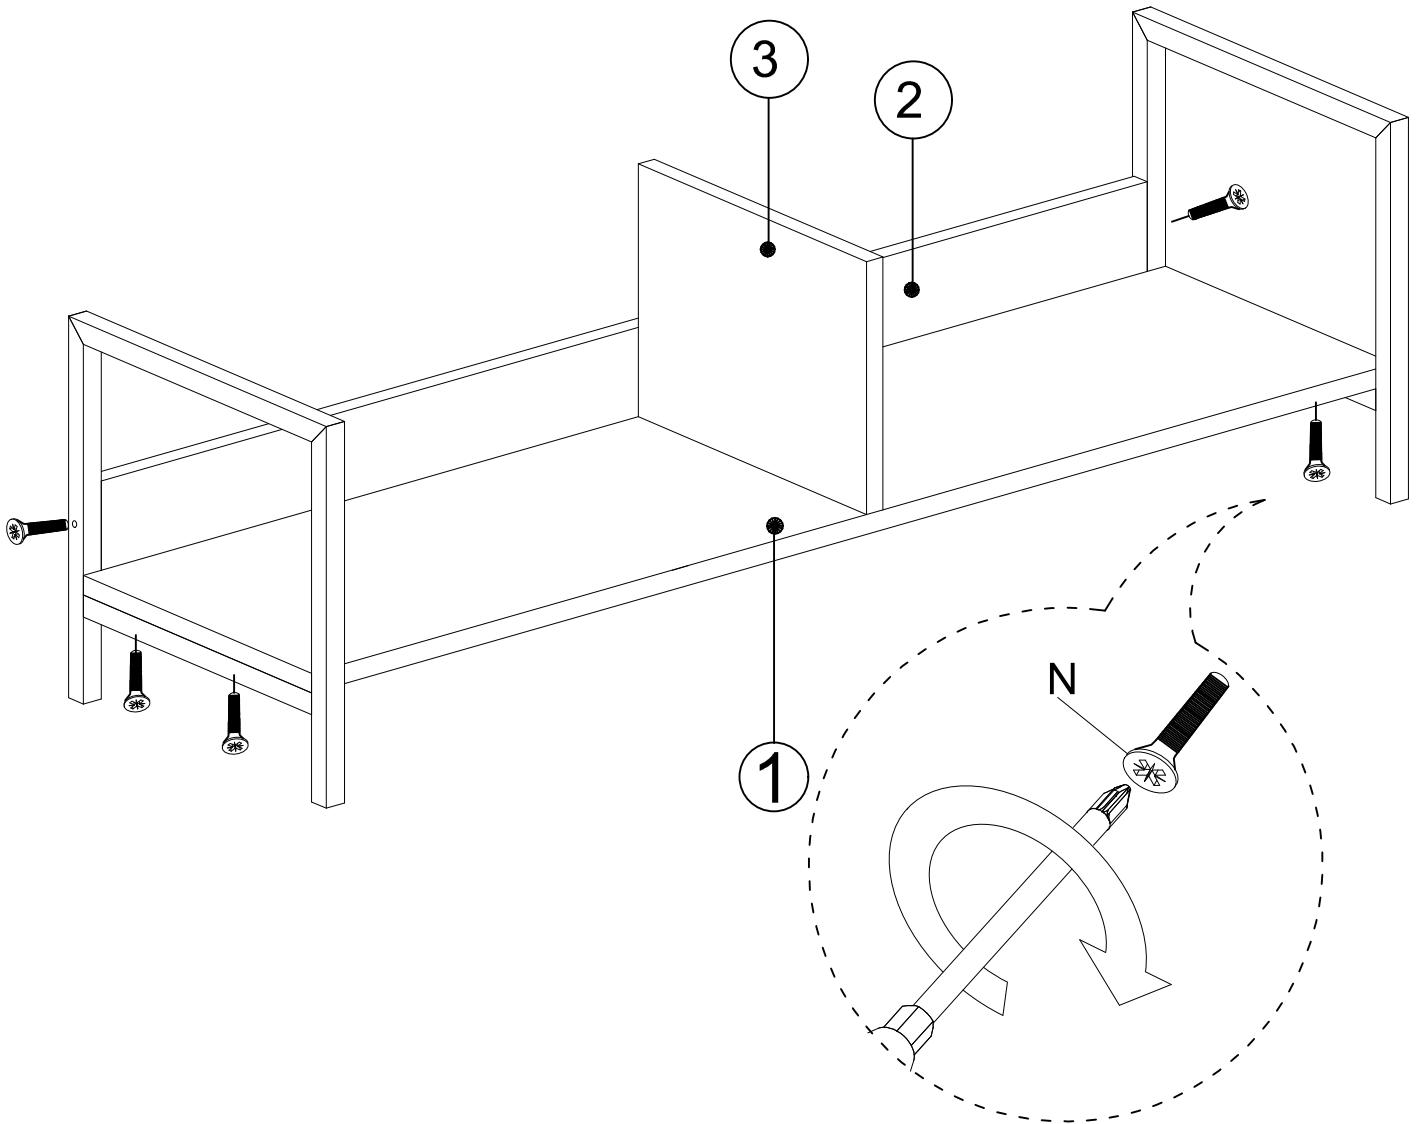

DEC20052 CHUMO

DECORMET

MATERIALS

			
E	F	G	H
MINIFIX BODY	MINIFIX GIB	DOWEL	HINGE
			
P	AI	XR	XX
3,5x18 SCREW	L IRON MITER (COVERED)	SHELF PIN	6x80 SCREW

NO	NAME	PIECE
1	BOTTOM PART	1 PC
2	BACK PART	1 PC
3	MIDDLE PART	1 PC
4	BOTTOM PART	1 PC
5	LEFT PART	1 PC
6	RIGHT PART	1 PC
7	BACK PART	1 PC
8	TOP PART	1 PC
9	SHELF	2 PCS
10	BOTTOM PART	1 PC
11	LEFT PART	1 PC
12	FIXED SHELF	1 PC
13	RIGHT PART	1 PC
14	BACK PART	1 PC
15	TOP PART	1 PC
16	SHELF	3 PCS
17	COVER PART	1 PC
18	MIRROR PART	1 PC
19	LEFT COVER PART	1 PC
20	RIGHT COVER PART	1 PC