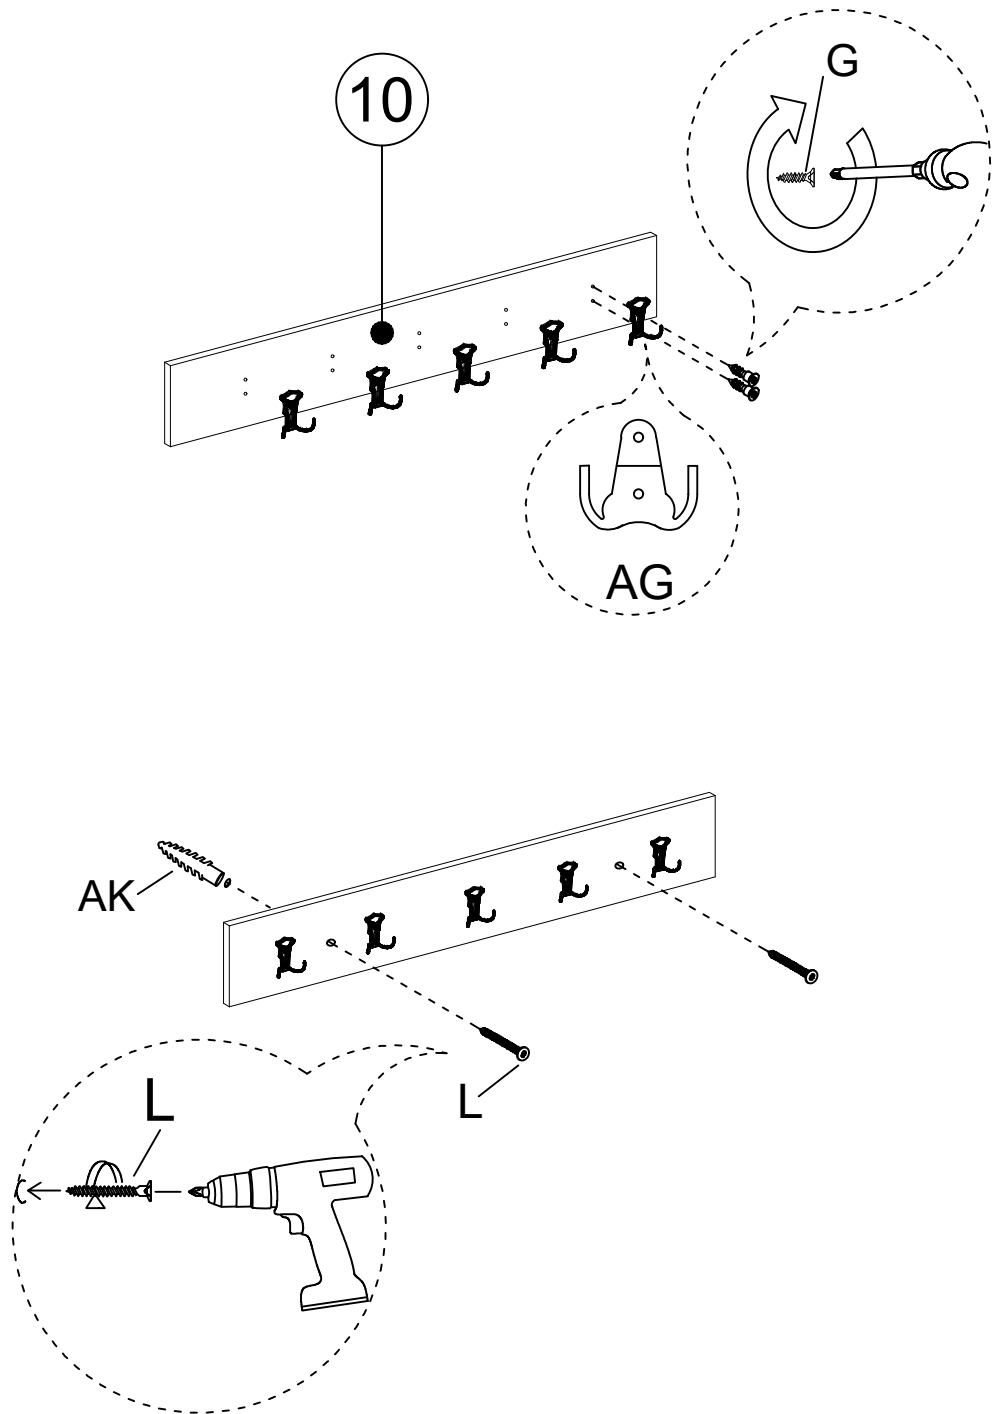

MATERIALS

A	B	C	D	U	G	L
12 PCS	12 PCS	12 PCS	24 PCS	X 4	X 26	X 2
				HINGE(Crank 16)	3,5x18 SCREW	5x80 SCREW
X 5	X 2	X 2	X 2	X 8	x4	
AG	O	R	AK	EV	BN	
HANGING	HANDLE SCREW	HANDLE	WALL PLUG	4x35 SCREW	250 mm PVC LEG	

DEC0098-DEC0099

NO	NAME	PIECE	NO	İSİM	MİKTAR
1	BOTTOM PART	1 PC	1	ALT TABLA	1 Adet
2	LEFT SIDE PART	1 PC	2	SOL YAN DİKME	1 Adet
3	BACK PART	1 PC	3	ARKALIK	1 Adet
4	MIDDLE PART	1 PC	4	ALT DİKME	1 Adet
5	MIDDLE PART	1 PC	5	ORTA TABLA	1 Adet
6	RIGHT SIDE PART	1 PC	6	SAĞ YAN DİKME	1 Adet
7	MIDDLE PART	2 PCS	7	ÜST DİKME	2 Adet
8	TOP PART	1 PC	8	ÜST TABLA	1 Adet
9	COVER	2 PCS	9	KAPAK	2 Adet
10	HANGER PANEL	1 PC	10	ASKI PANOSU	1 Adet

DEC0098-DEC0099

DECORMET