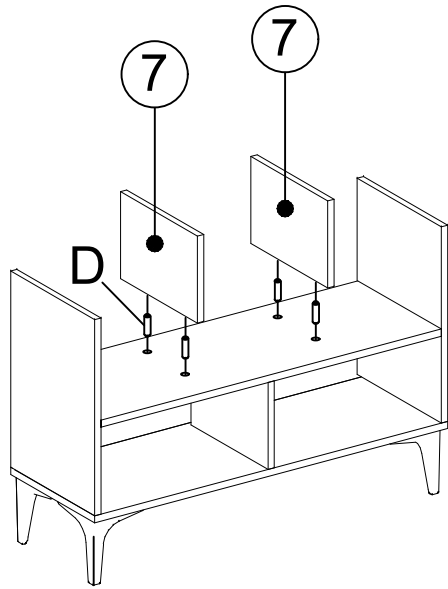

DEC0098-DEC0099

DECORMET

MATERIALS

A	B	C	D	U	G	L
12 PCS	12 PCS	12 PCS	24 PCS	X 4	X 26	X 2
				HINGE(Crank 16)	3,5x18 SCREW	5x80 SCREW
X 5	X 2	X 2	X 2	X 8	x4	
AG	O	R	AK	EV	BN	
HANGING	HANDLE SCREW	HANDLE	WALL PLUG	4x35 SCREW	250 mm PVC LEG	

DEC0098-DEC0099

NO	NAME	PIECE	NO	İSİM	MİKTAR
1	BOTTOM PART	1 PC	1	ALT TABLA	1 Adet
2	LEFT SIDE PART	1 PC	2	SOL YAN DİKME	1 Adet
3	BACK PART	1 PC	3	ARKALIK	1 Adet
4	MIDDLE PART	1 PC	4	ALT DİKME	1 Adet
5	MIDDLE PART	1 PC	5	ORTA TABLA	1 Adet
6	RIGHT SIDE PART	1 PC	6	SAĞ YAN DİKME	1 Adet
7	MIDDLE PART	2 PCS	7	ÜST DİKME	2 Adet
8	TOP PART	1 PC	8	ÜST TABLA	1 Adet
9	COVER	2 PCS	9	KAPAK	2 Adet
10	HANGER PANEL	1 PC	10	ASKI PANOSU	1 Adet