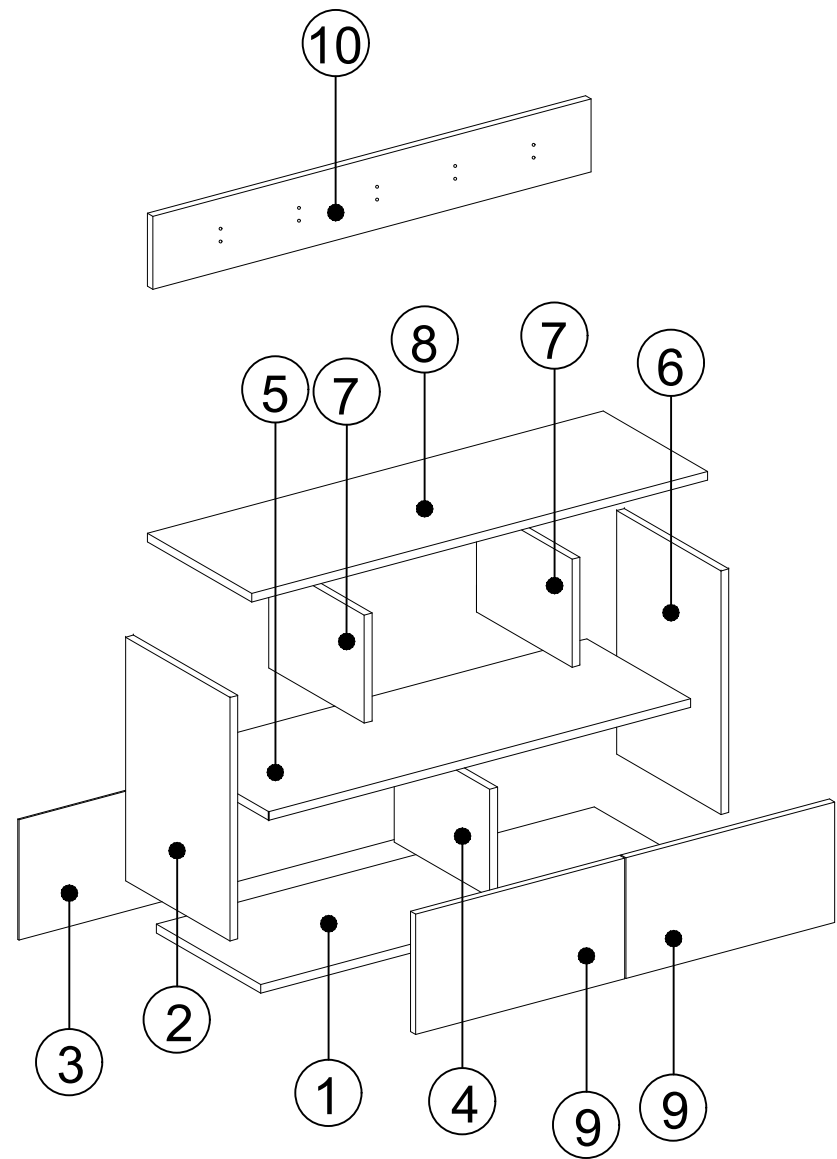

DEC0098-DEC0099

DECORMET

MATERIALS

A	B	C	D	U	G	L
12 PCS	12 PCS	12 PCS	24 PCS	X 4	X 26	X 2
				HINGE(Crank 16)	3,5x18 SCREW	5x80 SCREW
X 5	X 2	X 2	X 2	X 8	x4	
AG	O	R	AK	EV	BN	
HANGING	HANDLE SCREW	HANDLE	WALL PLUG	4x35 SCREW	250 mm PVC LEG	

DEC0098-DEC0099

NO	NAME	PIECE	NO	İSİM	MİKTAR
1	BOTTOM PART	1 PC	1	ALT TABLA	1 Adet
2	LEFT SIDE PART	1 PC	2	SOL YAN DİKME	1 Adet
3	BACK PART	1 PC	3	ARKALIK	1 Adet
4	MIDDLE PART	1 PC	4	ALT DİKME	1 Adet
5	MIDDLE PART	1 PC	5	ORTA TABLA	1 Adet
6	RIGHT SIDE PART	1 PC	6	SAĞ YAN DİKME	1 Adet
7	MIDDLE PART	2 PCS	7	ÜST DİKME	2 Adet
8	TOP PART	1 PC	8	ÜST TABLA	1 Adet
9	COVER	2 PCS	9	KAPAK	2 Adet
10	HANGER PANEL	1 PC	10	ASKI PANOSU	1 Adet