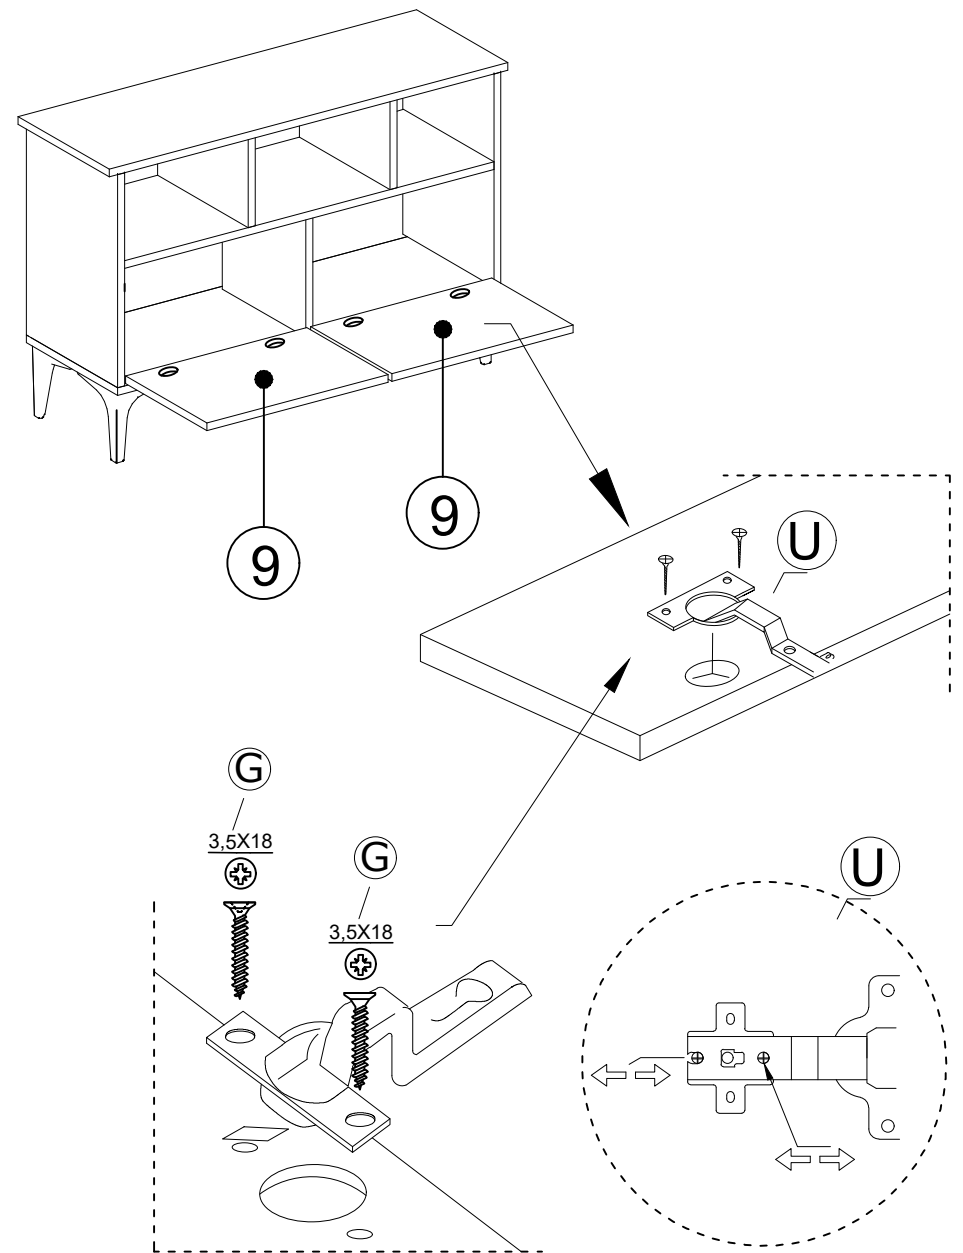

DEC0098-DEC0099

DECORMET

MATERIALS

A	B	C	D	U	G	L
12 PCS	12 PCS	12 PCS	24 PCS	X 4	X 26	X 2
				HINGE(Crank 16)	3,5x18 SCREW	5x80 SCREW
X 5	X 2	X 2	X 2	X 8	x4	
AG	O	R	AK	EV	BN	
HANGING	HANDLE SCREW	HANDLE	WALL PLUG	4x35 SCREW	250 mm PVC LEG	

DEC0098-DEC0099

NO	NAME	PIECE	NO	İSİM	MİKTAR
1	BOTTOM PART	1 PC	1	ALT TABLA	1 Adet
2	LEFT SIDE PART	1 PC	2	SOL YAN DİKME	1 Adet
3	BACK PART	1 PC	3	ARKALIK	1 Adet
4	MIDDLE PART	1 PC	4	ALT DİKME	1 Adet
5	MIDDLE PART	1 PC	5	ORTA TABLA	1 Adet
6	RIGHT SIDE PART	1 PC	6	SAĞ YAN DİKME	1 Adet
7	MIDDLE PART	2 PCS	7	ÜST DİKME	2 Adet
8	TOP PART	1 PC	8	ÜST TABLA	1 Adet
9	COVER	2 PCS	9	KAPAK	2 Adet
10	HANGER PANEL	1 PC	10	ASKI PANOSU	1 Adet