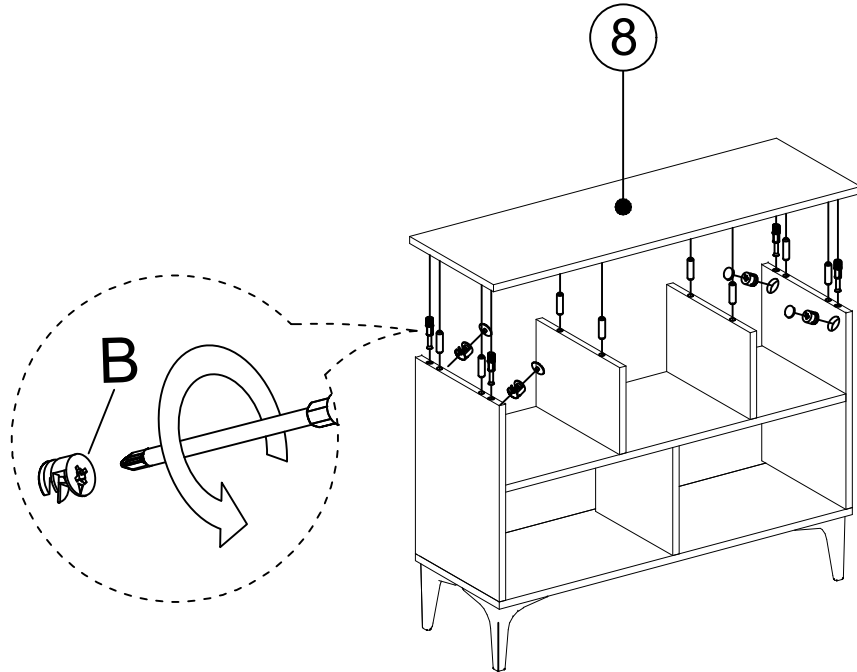

DEC0098-DEC0099

DECORMET

MATERIALS

A	B	C	D	U	G	L
12 PCS	12 PCS	12 PCS	24 PCS	X 4	X 26	X 2
				HINGE(Crank 16)	3,5x18 SCREW	5x80 SCREW
X 5	X 2	X 2	X 2	X 8	x4	
AG	O	R	AK	EV	BN	
HANGING	HANDLE SCREW	HANDLE	WALL PLUG	4x35 SCREW	250 mm PVC LEG	

DEC0098-DEC0099

NO	NAME	PIECE	NO	İSİM	MİKTAR
1	BOTTOM PART	1 PC	1	ALT TABLA	1 Adet
2	LEFT SIDE PART	1 PC	2	SOL YAN DİKME	1 Adet
3	BACK PART	1 PC	3	ARKALIK	1 Adet
4	MIDDLE PART	1 PC	4	ALT DİKME	1 Adet
5	MIDDLE PART	1 PC	5	ORTA TABLA	1 Adet
6	RIGHT SIDE PART	1 PC	6	SAĞ YAN DİKME	1 Adet
7	MIDDLE PART	2 PCS	7	ÜST DİKME	2 Adet
8	TOP PART	1 PC	8	ÜST TABLA	1 Adet
9	COVER	2 PCS	9	KAPAK	2 Adet
10	HANGER PANEL	1 PC	10	ASKI PANOSU	1 Adet