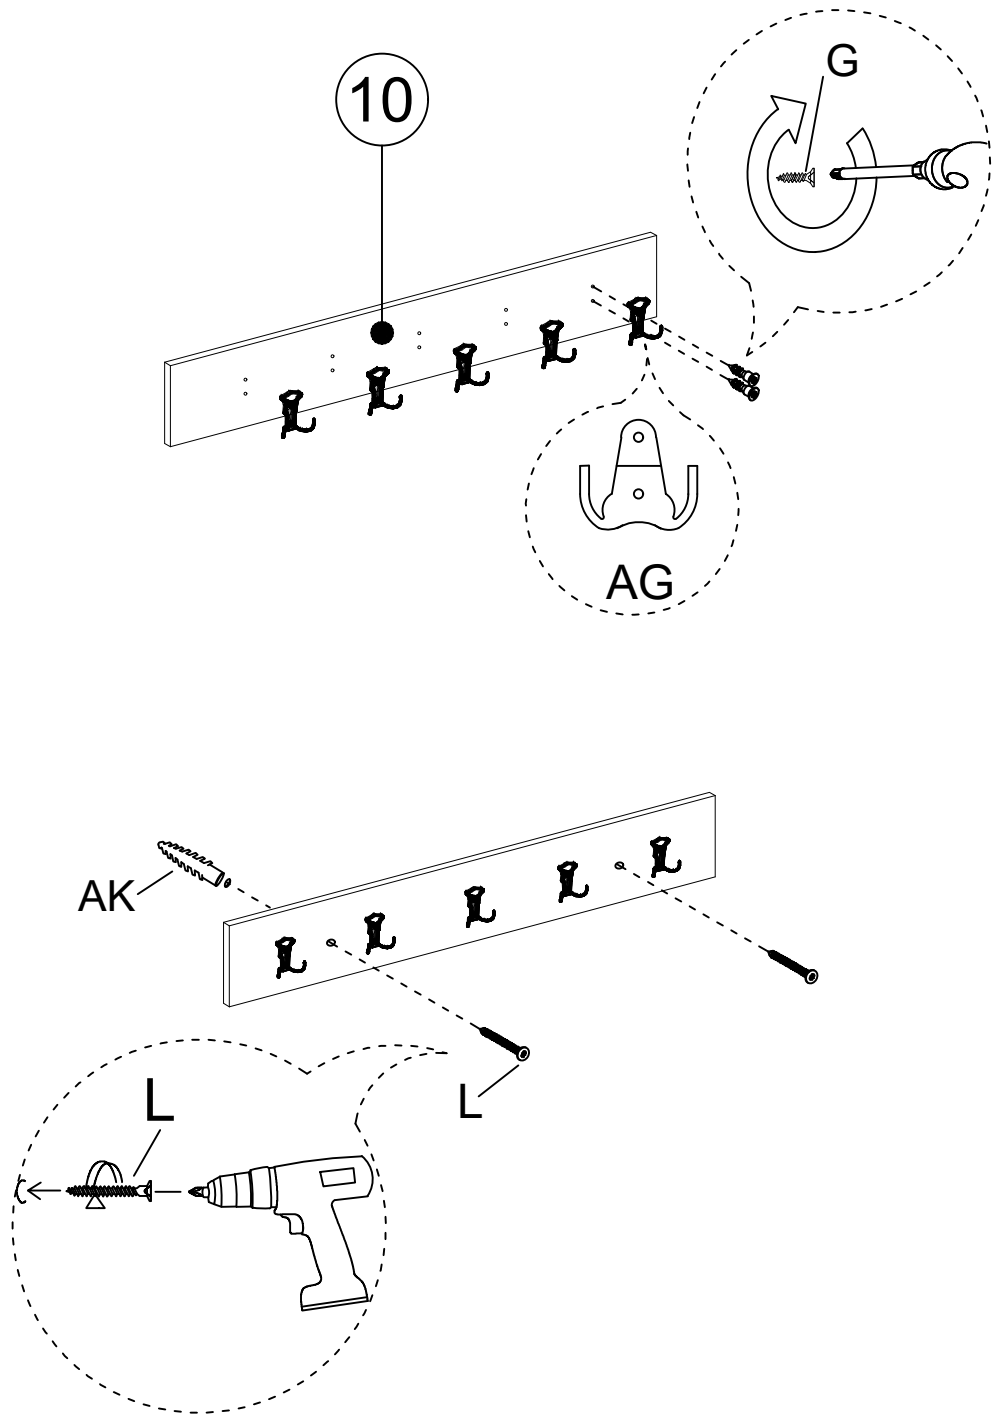

DEC0098-DEC0099

DECORMET

MATERIALS

A	B	C	D	U	G	L
12 PCS	12 PCS	12 PCS	24 PCS	X 4	X 26	X 2
				HINGE(Crank 16)	3,5x18 SCREW	5x80 SCREW
X 5	X 2	X 2	X 2	X 8	x4	
AG	O	R	AK	EV	BN	
HANGING	HANDLE SCREW	HANDLE	WALL PLUG	4x35 SCREW	250 mm PVC LEG	

DEC0098-DEC0099

NO	NAME	PIECE	NO	İSİM	MİKTAR
1	BOTTOM PART	1 PC	1	ALT TABLA	1 Adet
2	LEFT SIDE PART	1 PC	2	SOL YAN DİKME	1 Adet
3	BACK PART	1 PC	3	ARKALIK	1 Adet
4	MIDDLE PART	1 PC	4	ALT DİKME	1 Adet
5	MIDDLE PART	1 PC	5	ORTA TABLA	1 Adet
6	RIGHT SIDE PART	1 PC	6	SAĞ YAN DİKME	1 Adet
7	MIDDLE PART	2 PCS	7	ÜST DİKME	2 Adet
8	TOP PART	1 PC	8	ÜST TABLA	1 Adet
9	COVER	2 PCS	9	KAPAK	2 Adet
10	HANGER PANEL	1 PC	10	ASKI PANOSU	1 Adet