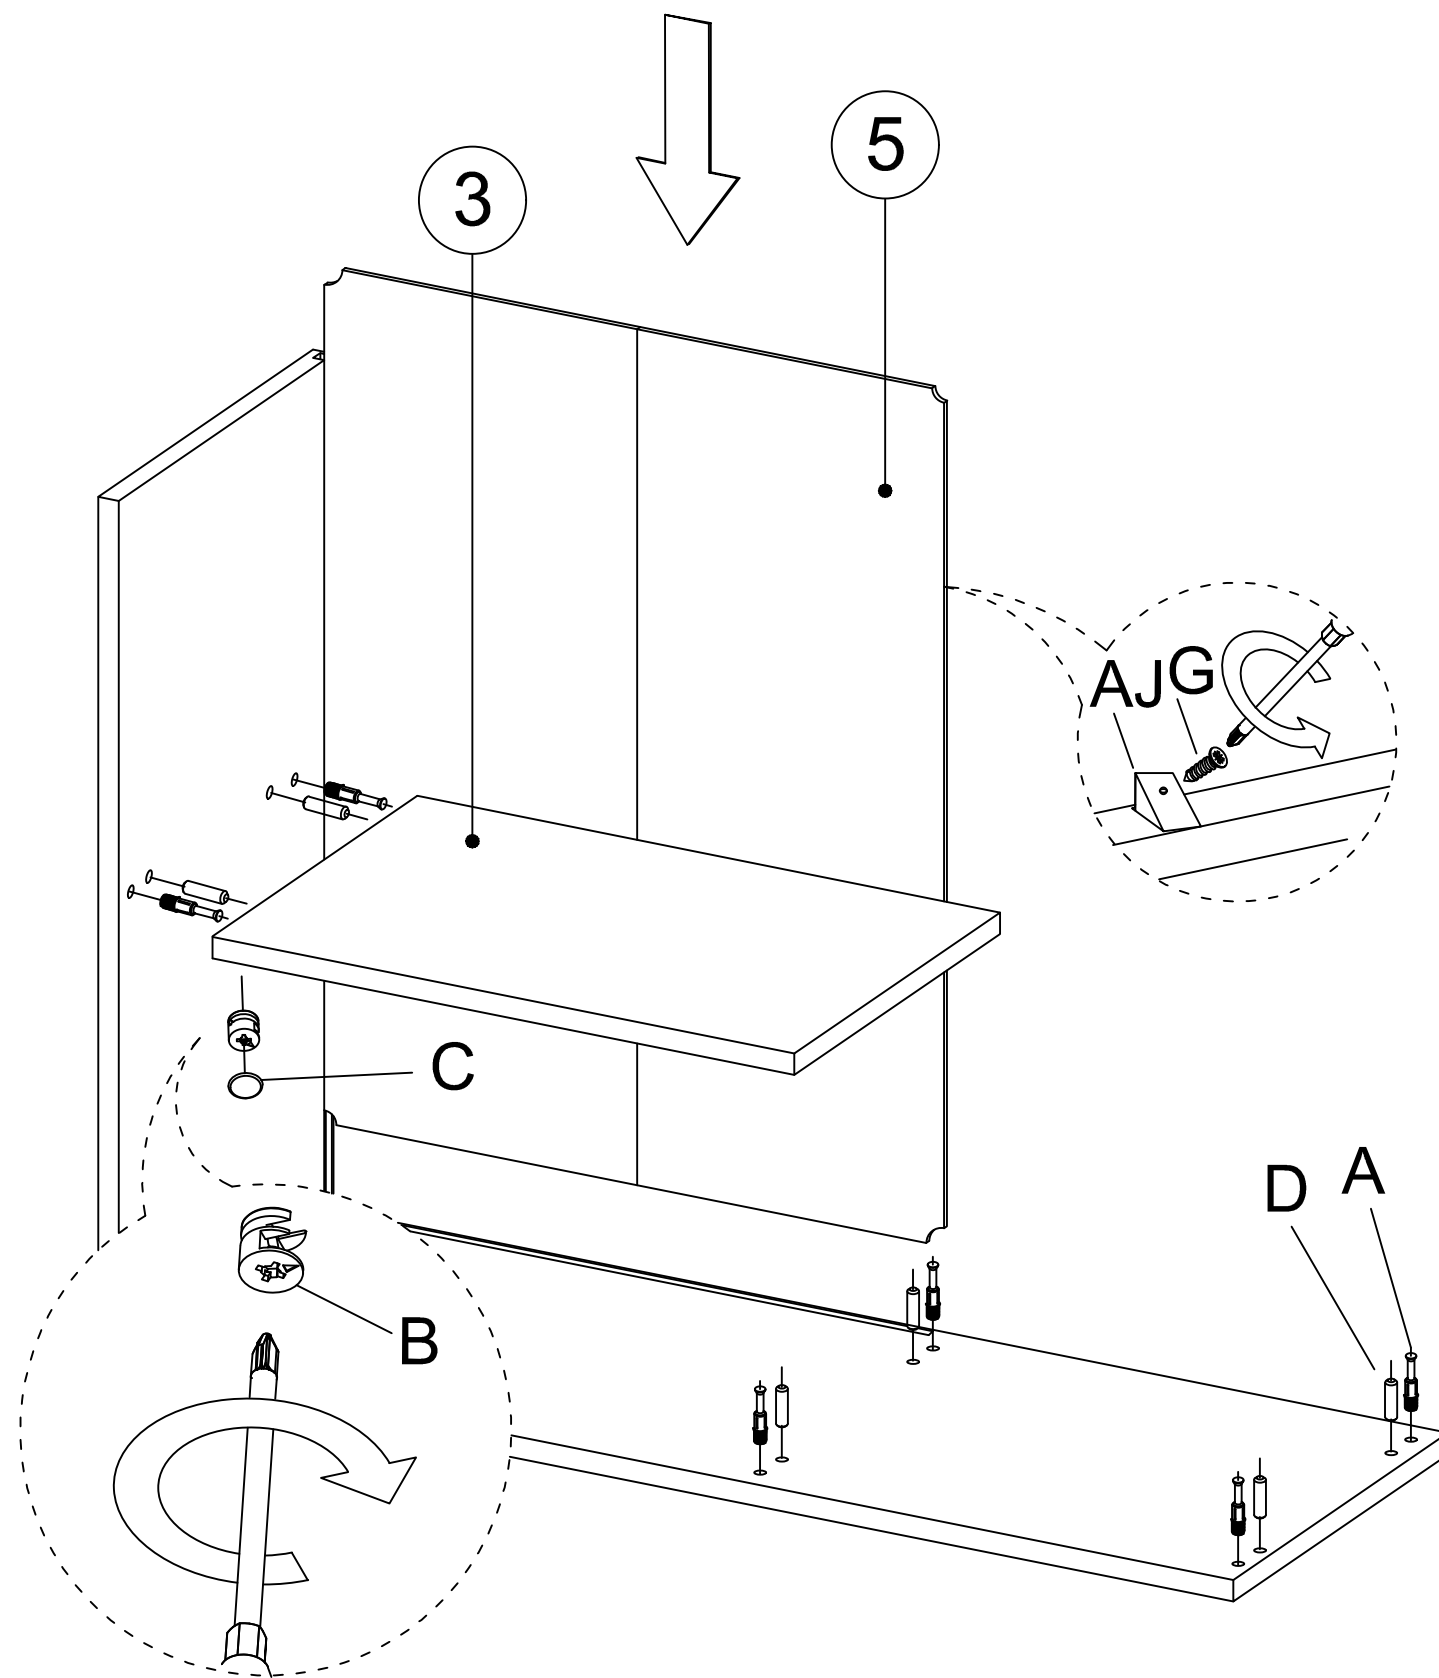

MATERIALS

				
X 22	X 22	X 22	X 22	X 4
A	B	C	D	E
MINIFIX GIB	MINIFIX BODY	MIN.STOPPER	DOWEL	CABINET SCREW
				
X 2	X 36	X 2	X 20	X 4
F	G	L	N	O
PLUG	3.5 x 18 SCREW	5x80 SCREW	METRIC SCREW	HANDLE SCREW
				
X 1	X 4	X 4	X 2	X 3
P	R	U	AF	AG
ALLEN KEY	HANDLE	HINGE(Crank 16)	BAR SCISSORS	HANGING
				
X 14	X 6	X 2	X 1	X 5
AH	AJ	AK	BL	BN
SHELF BUTTON	PLASTIC JOINING	WALL PLUG	SPONGE LAYING	170mm PVC LEG

DEC20033 BRED

NO	NAME	PIECE	NO	İSİM	ADET
1	BOTTOM PART	1 PC	1	ALT TABLA	1 ADET
2	LEFT PART	1 PC	2	SOL YAN	1 ADET
3	FIXED SHELF	1 PC	3	SABİT RAF	1 ADET
4	RIGHT PART	1 PC	4	SAĞ YAN	1 ADET
5	BACK PART	1 PC	5	ARKALIK	1 ADET
6	TOP PART	1 PC	6	ÜST TABLA	1 ADET
7	SHELVES	2 PCS	7	RAFLAR	2 ADET
8	MIDDLE PART	1 PC	8	ORTA TABLA	1 ADET
9	BACK PART	1 PC	9	ARKALIK	1 ADET
10	RIGHT PART	1 PC	10	SAĞ YAN	1 ADET
11	SHELF	1 PC	11	RAF	1 ADET
12	COVER PARTS	2 PCS	12	KAPAKLAR	2 ADET
13	HANGER / BACK PART	1 PC	13	ASKI / ARKALIK	1 ADET
14	HANGER / BOTTOM PART	1 PC	14	ASKI / ALT TABLA	1 ADET
15	HANGER / LEFT PART	1 PC	15	ASKI/ SOL YAN	1 ADET
16	HANGER / RIGHT PART	1 PC	16	ASKI / SAĞ YAN	1 ADET
17	HANGER / TOP PART	1 PC	17	ASKI / ÜST TABLA	1 ADET