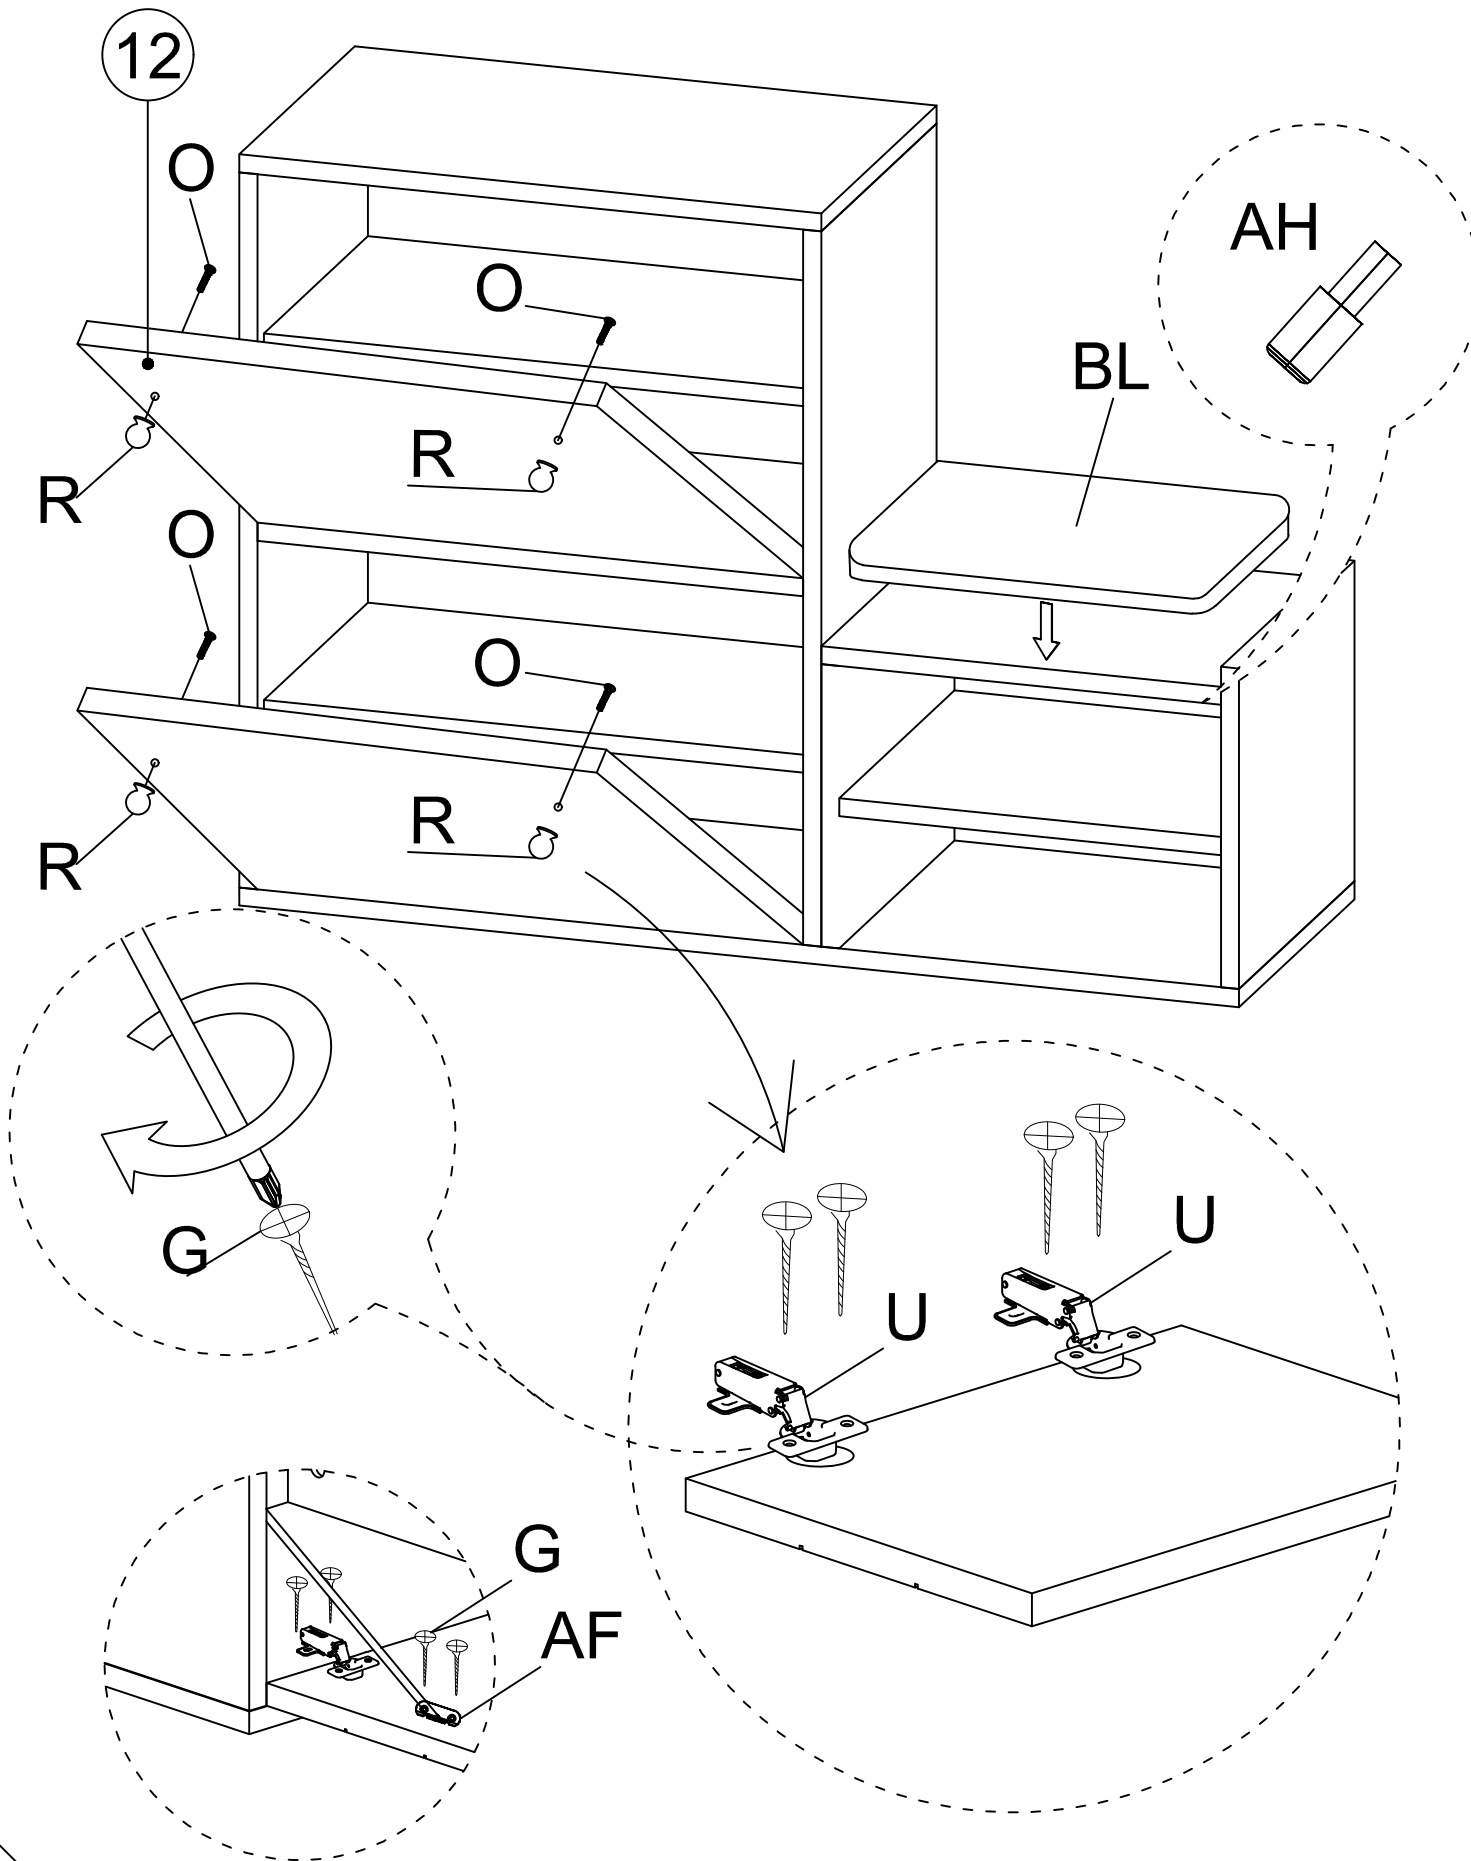

DEC20033 BRED

DECORMET