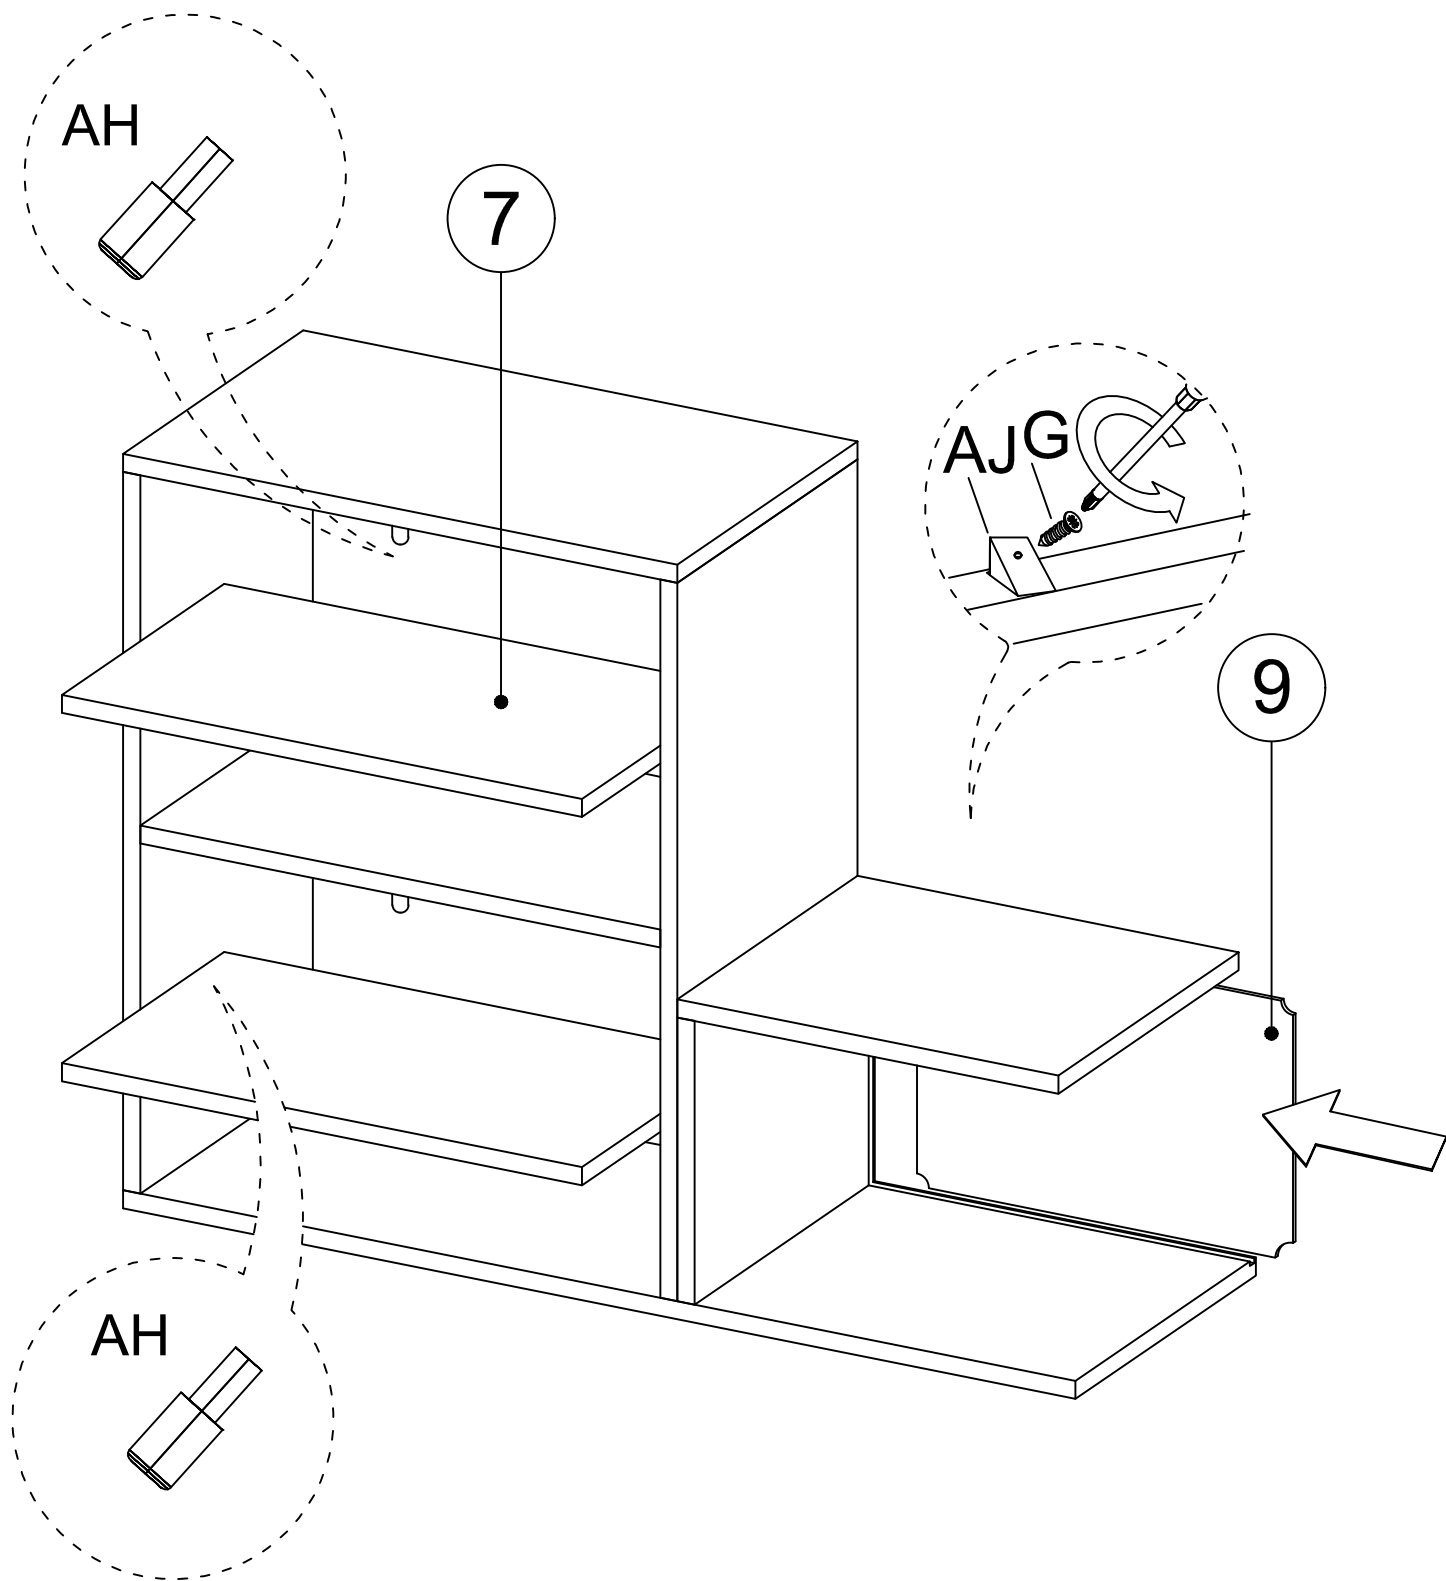

MATERIALS

				
X 22	X 22	X 22	X 22	X 4
A	B	C	D	E
MINIFIX GIB	MINIFIX BODY	MIN.STOPPER	DOWEL	CABINET SCREW
				
X 2	X 36	X 2	X 20	X 4
F	G	L	N	O
PLUG	3.5 x 18 SCREW	5x80 SCREW	METRIC SCREW	HANDLE SCREW
				
X 1	X 4	X 4	X 2	X 3
P	R	U	AF	AG
ALLEN KEY	HANDLE	HINGE(Crank 16)	BAR SCISSORS	HANGING
				
X 14	X 6	X 2	X 1	X 5
AH	AJ	AK	BL	BN
SHELF BUTTON	PLASTIC JOINING	WALL PLUG	SPONGE LAYING	170mm PVC LEG

DEC20033 BRED

NO	NAME	PIECE	NO	İSİM	ADET
1	BOTTOM PART	1 PC	1	ALT TABLA	1 ADET
2	LEFT PART	1 PC	2	SOL YAN	1 ADET
3	FIXED SHELF	1 PC	3	SABİT RAF	1 ADET
4	RIGHT PART	1 PC	4	SAĞ YAN	1 ADET
5	BACK PART	1 PC	5	ARKALIK	1 ADET
6	TOP PART	1 PC	6	ÜST TABLA	1 ADET
7	SHELVES	2 PCS	7	RAFLAR	2 ADET
8	MIDDLE PART	1 PC	8	ORTA TABLA	1 ADET
9	BACK PART	1 PC	9	ARKALIK	1 ADET
10	RIGHT PART	1 PC	10	SAĞ YAN	1 ADET
11	SHELF	1 PC	11	RAF	1 ADET
12	COVER PARTS	2 PCS	12	KAPAKLAR	2 ADET
13	HANGER / BACK PART	1 PC	13	ASKI / ARKALIK	1 ADET
14	HANGER / BOTTOM PART	1 PC	14	ASKI / ALT TABLA	1 ADET
15	HANGER / LEFT PART	1 PC	15	ASKI/ SOL YAN	1 ADET
16	HANGER / RIGHT PART	1 PC	16	ASKI / SAĞ YAN	1 ADET
17	HANGER / TOP PART	1 PC	17	ASKI / ÜST TABLA	1 ADET