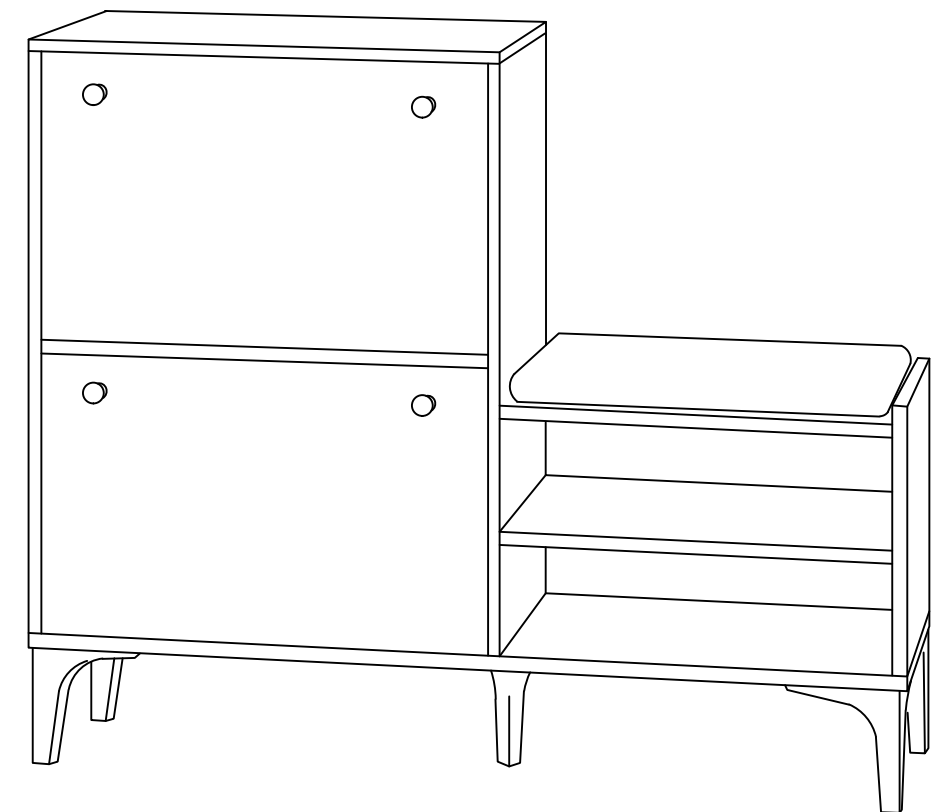

DEC20033 BRED

DECORMET