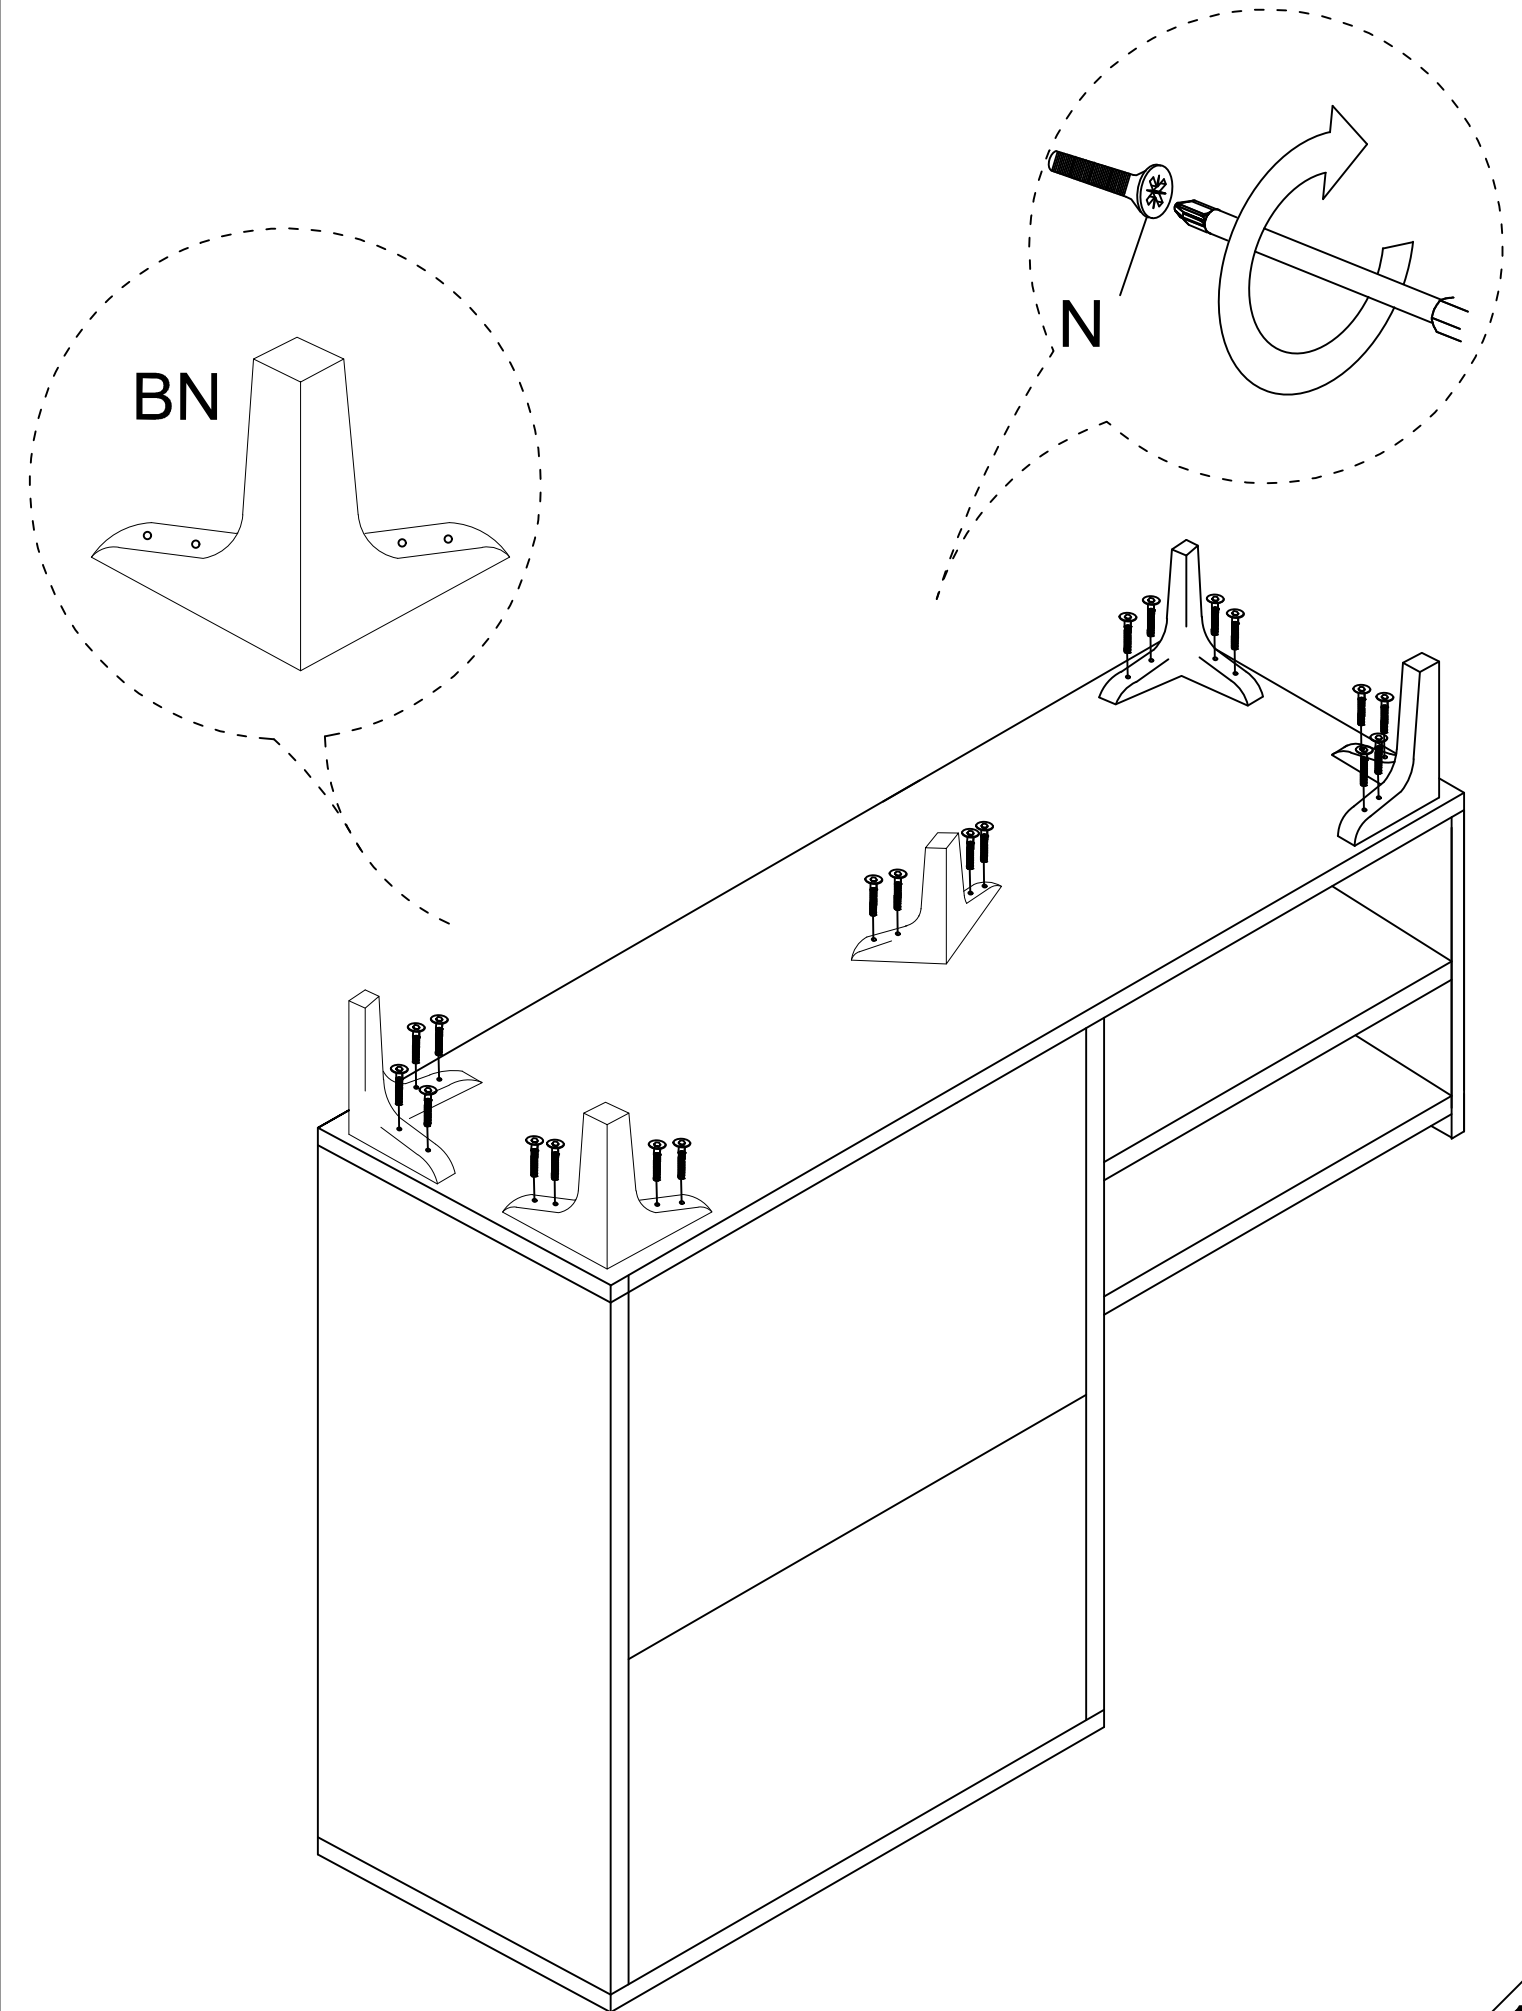

DEC20033 BRED