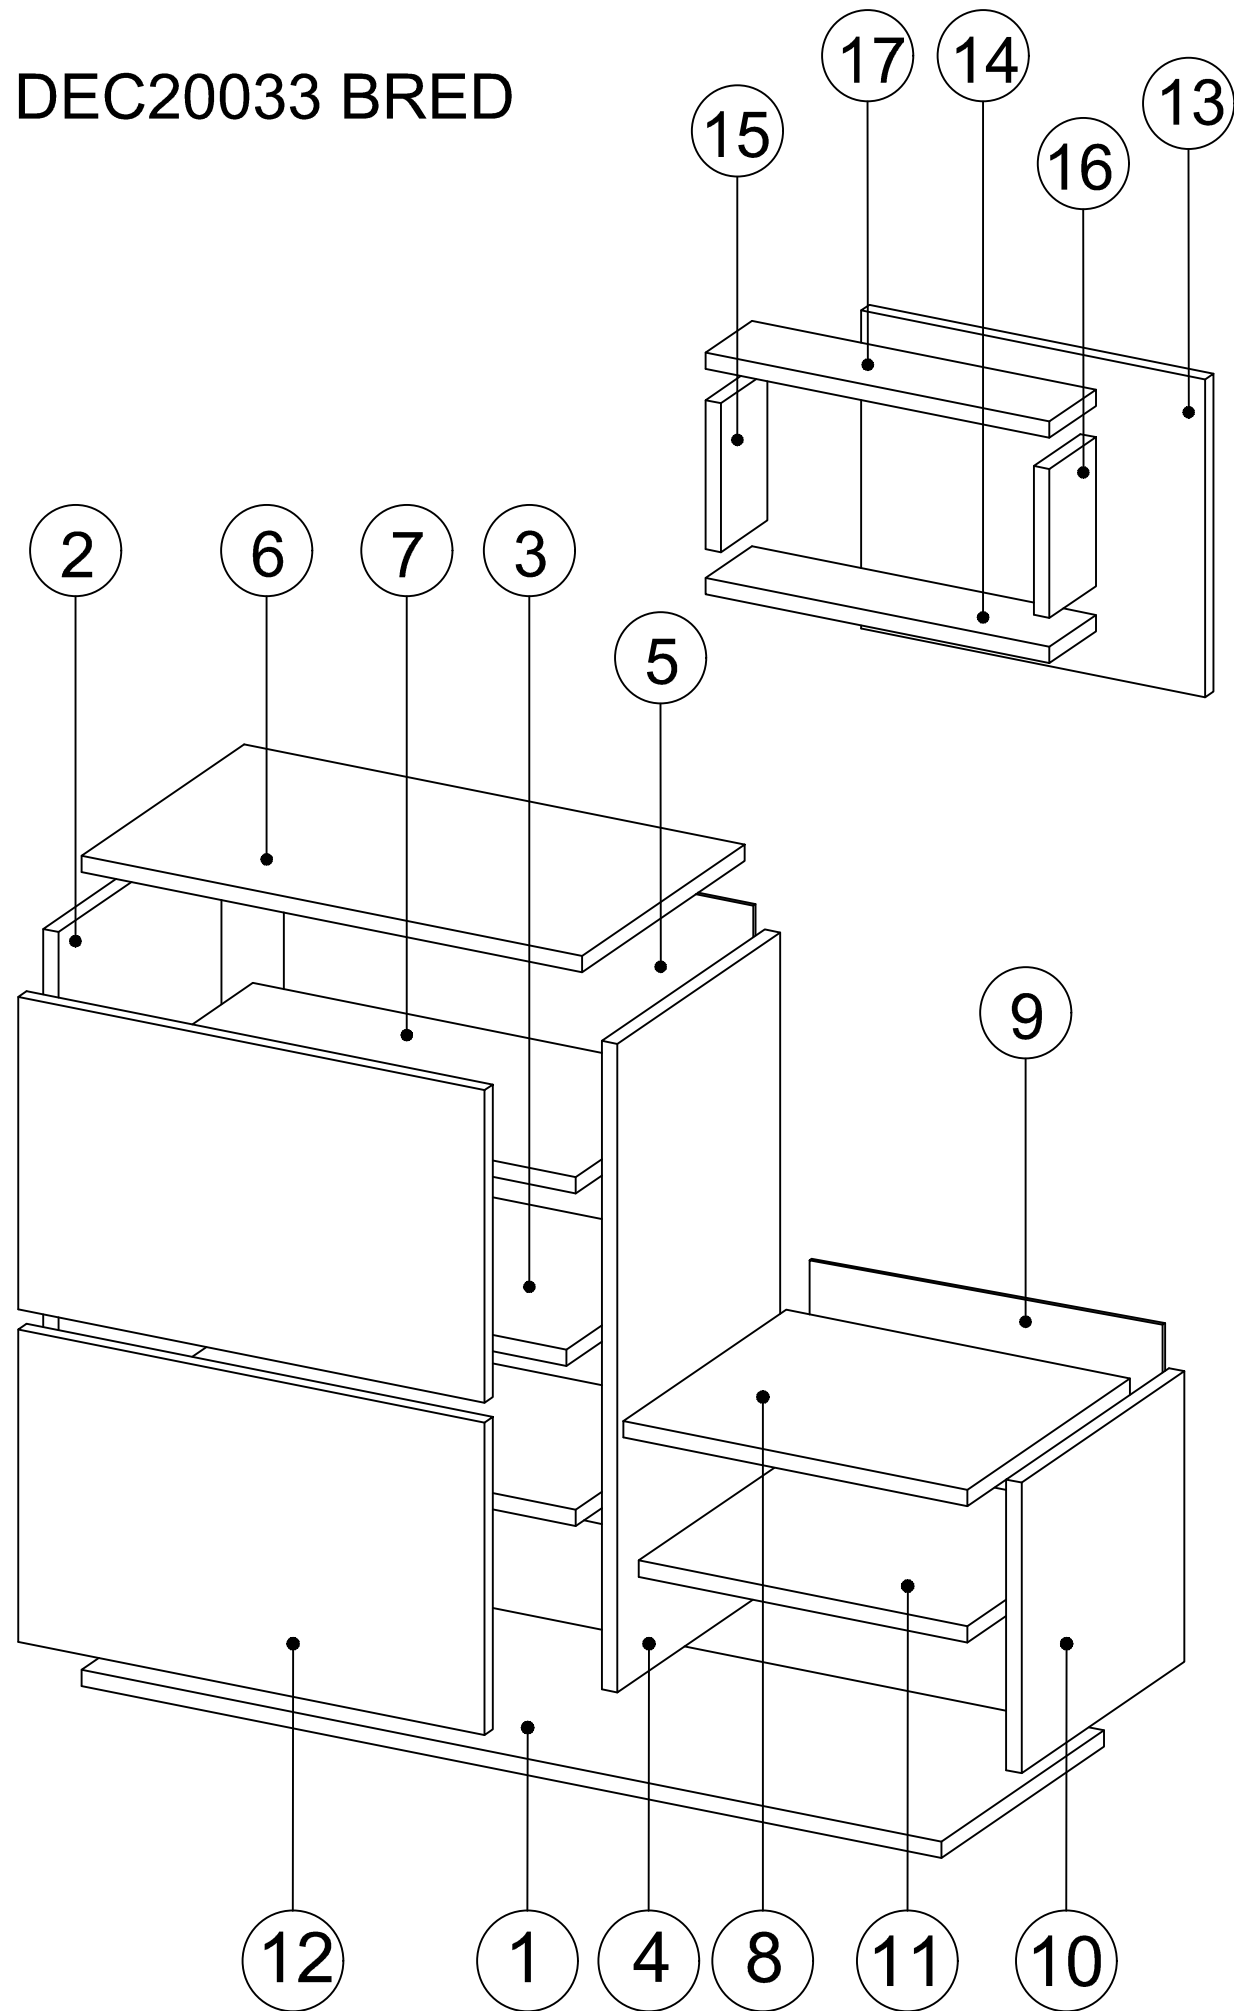

DEC20033 BRED