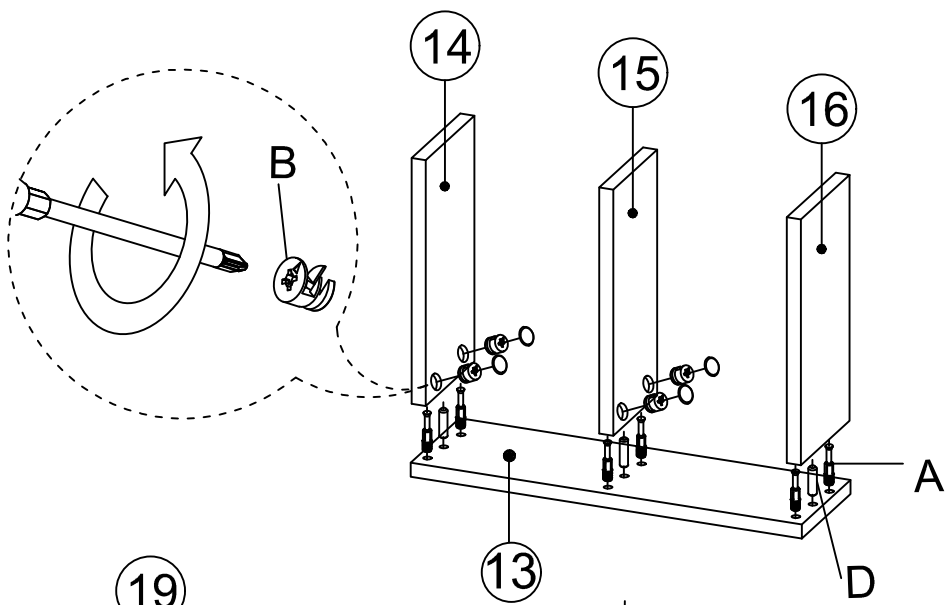

## MATERIALS

 X 39 A MINIFIX GIB	 X 39 B MINIFIX BODY	 X 39 C MIN. STOPPER	 X 26 D DOWEL	 X 4 E CABINET SCREW	 X 2 F PLUG	 X 26 G 3.5 x 18 SCREW	 X 4 L 5x80 SCREW
 X 20 N METRIC SCREW	 X 1 P ALLEN KEY	 X 4 U HINGE (Crank 16)	 X 16 AH SHELF BUTTON	 X 2 AJ L-BRACKET (COVERED)	 X 6 AJ PLASTIC JOINING	 X 4 AK WALL PLUG	 X 5 BN 170mm PVC LEG

## DEC20041 DEBBİE

NO	NAME	PIECE	NO	İSİM	ADET
1	BOTTOM PART	1 PC	1	ALT TABLA	1 ADET
2	LEFT PART	1 PC	2	SOL YAN	1 ADET
3	MIDDLE PART	1 PC	3	ORTA DİKME	1 ADET
4	MIDDLE PART	1 PC	4	ORTA TABLA	1 ADET
5	MIDDLE PART	1 PC	5	ORTA DİKME	1 ADET
6	MIDDLE PART	1 PC	6	ORTA DİKME	1 ADET
7	RIGHT PART	1 PC	7	SAĞ YAN	1 ADET
8	MINI MIDDLE PART	1 PC	8	MİNİ ORTA DİKME	1 ADET
9	BACK PART	1 PC	9	ARKALIK	1 ADET
10	TOP PART	1 PC	10	ÜST TABLA	1 ADET
11	SHELVES	2 PCS	11	RAFLAR	2 ADET
12	COVER PARTS	2 PCS	12	KAPAKLAR	2 ADET
13	SHELF / BOTTOM PART	1 PC	13	RAF / ALT TABLA	1 ADET
14	SHELF / LEFT PART	1 PC	14	RAF / SOL YAN	1 ADET
15	SHELF / MIDDLE PART	1 PC	15	RAF / ORTA TABLA	1 ADET
16	SHELF / RIGHT PART	1 PC	16	RAF / SAĞ YAN	1 ADET
17	SHELVES	2 PCS	17	RAFLAR	2 ADET
18	SHELF / BACK PART	1 PC	18	RAF / ARKA TABLA	1 ADET
19	SHELF / TOP PART	1 PC	19	RAF / ÜST TABLA	1 ADET
20	SHELF / BACK PART	1 PC	20	RAF / ARKA TABLA	1 ADET
21	SHELF / FIXED PART	1 PC	21	RAF / SABİT TABLA	1 ADET