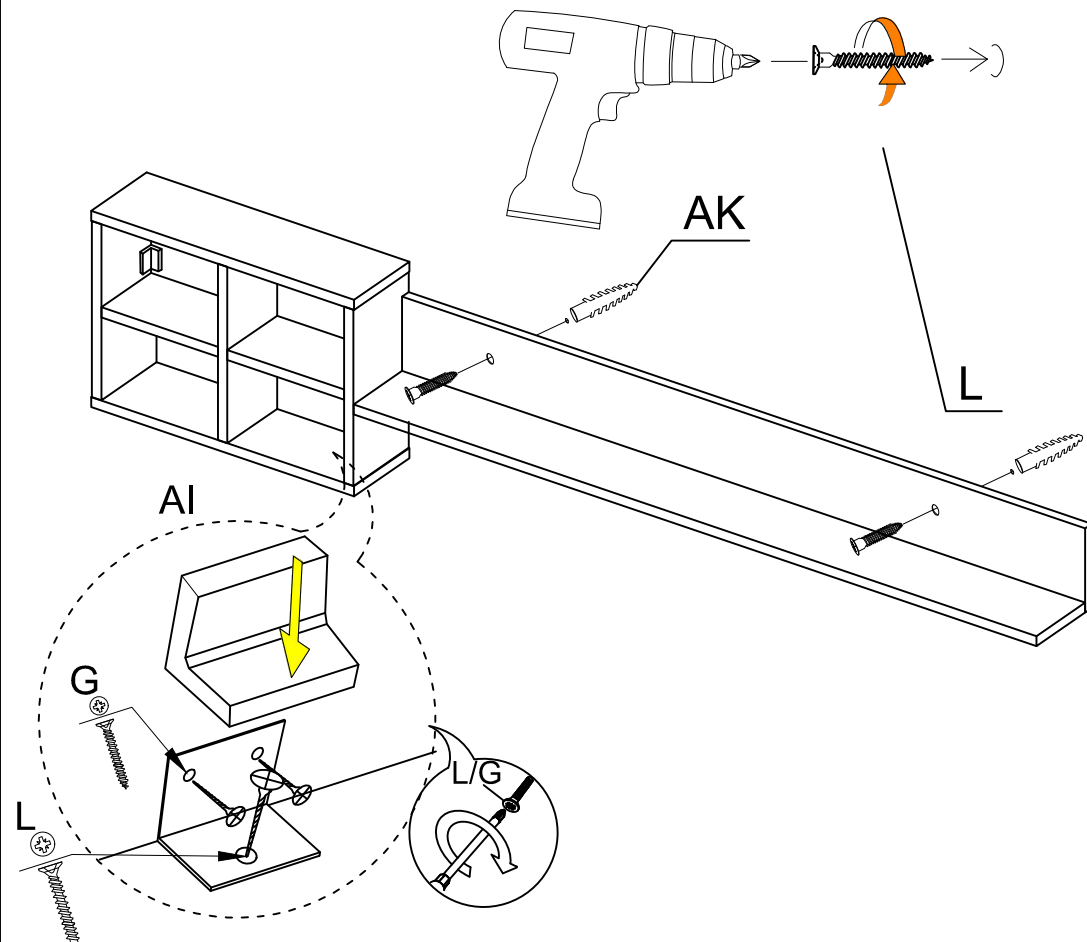

DEC20041 DEBBIE

DECORMET