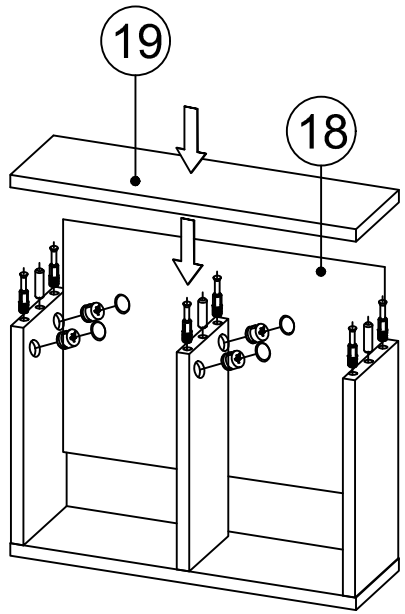

## MATERIALS

 X 39 A MINIFIX GIB	 X 39 B MINIFIX BODY	 X 39 C MIN. STOPPER	 X 26 D DOWEL	 X 4 E CABINET SCREW	 X 2 F PLUG	 X 26 G 3.5 x 18 SCREW	 X 4 L 5x80 SCREW
 X 20 N METRIC SCREW	 X 1 P ALLEN KEY	 X 4 U HINGE (Crank 16)	 X 16 AH SHELF BUTTON	 X 2 AJ L-BRACKET (COVERED)	 X 6 AJ PLASTIC JOINING	 X 4 AK WALL PLUG	 X 5 BN 170mm PVC LEG

## DEC20041 DEBBİE

NO	NAME	PIECE	NO	İSİM	ADET
1	BOTTOM PART	1 PC	1	ALT TABLA	1 ADET
2	LEFT PART	1 PC	2	SOL YAN	1 ADET
3	MIDDLE PART	1 PC	3	ORTA DİKME	1 ADET
4	MIDDLE PART	1 PC	4	ORTA TABLA	1 ADET
5	MIDDLE PART	1 PC	5	ORTA DİKME	1 ADET
6	MIDDLE PART	1 PC	6	ORTA DİKME	1 ADET
7	RIGHT PART	1 PC	7	SAĞ YAN	1 ADET
8	MINI MIDDLE PART	1 PC	8	MİNİ ORTA DİKME	1 ADET
9	BACK PART	1 PC	9	ARKALIK	1 ADET
10	TOP PART	1 PC	10	ÜST TABLA	1 ADET
11	SHELVES	2 PCS	11	RAFLAR	2 ADET
12	COVER PARTS	2 PCS	12	KAPAKLAR	2 ADET
13	SHELF / BOTTOM PART	1 PC	13	RAF / ALT TABLA	1 ADET
14	SHELF / LEFT PART	1 PC	14	RAF / SOL YAN	1 ADET
15	SHELF / MIDDLE PART	1 PC	15	RAF / ORTA TABLA	1 ADET
16	SHELF / RIGHT PART	1 PC	16	RAF / SAĞ YAN	1 ADET
17	SHELVES	2 PCS	17	RAFLAR	2 ADET
18	SHELF / BACK PART	1 PC	18	RAF / ARKA TABLA	1 ADET
19	SHELF / TOP PART	1 PC	19	RAF / ÜST TABLA	1 ADET
20	SHELF / BACK PART	1 PC	20	RAF / ARKA TABLA	1 ADET
21	SHELF / FIXED PART	1 PC	21	RAF / SABİT TABLA	1 ADET