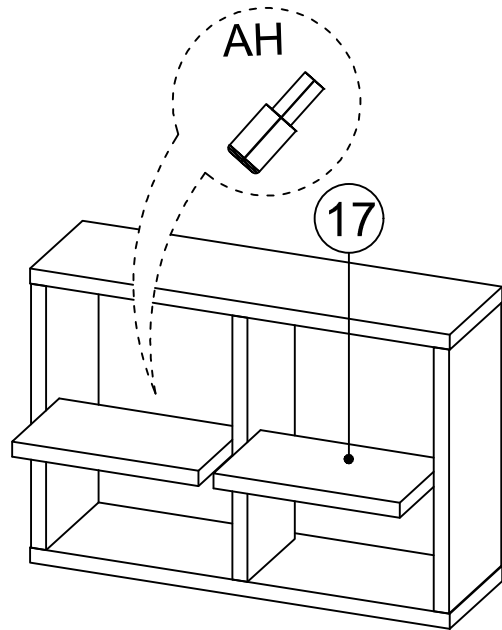

## MATERIALS

 X 39 A MINIFIX GIB	 X 39 B MINIFIX BODY	 X 39 C MIN. STOPPER	 X 26 D DOWEL	 X 4 E CABINET SCREW	 X 2 F PLUG	 X 26 G 3.5 x 18 SCREW	 X 4 L 5x80 SCREW
 X 20 N METRIC SCREW	 X 1 P ALLEN KEY	 X 4 U HINGE (Crank 16)	 X 16 AH SHELF BUTTON	 X 2 AJ L-BRACKET (COVERED)	 X 6 AJ PLASTIC JOINING	 X 4 AK WALL PLUG	 X 5 BN 170mm PVC LEG