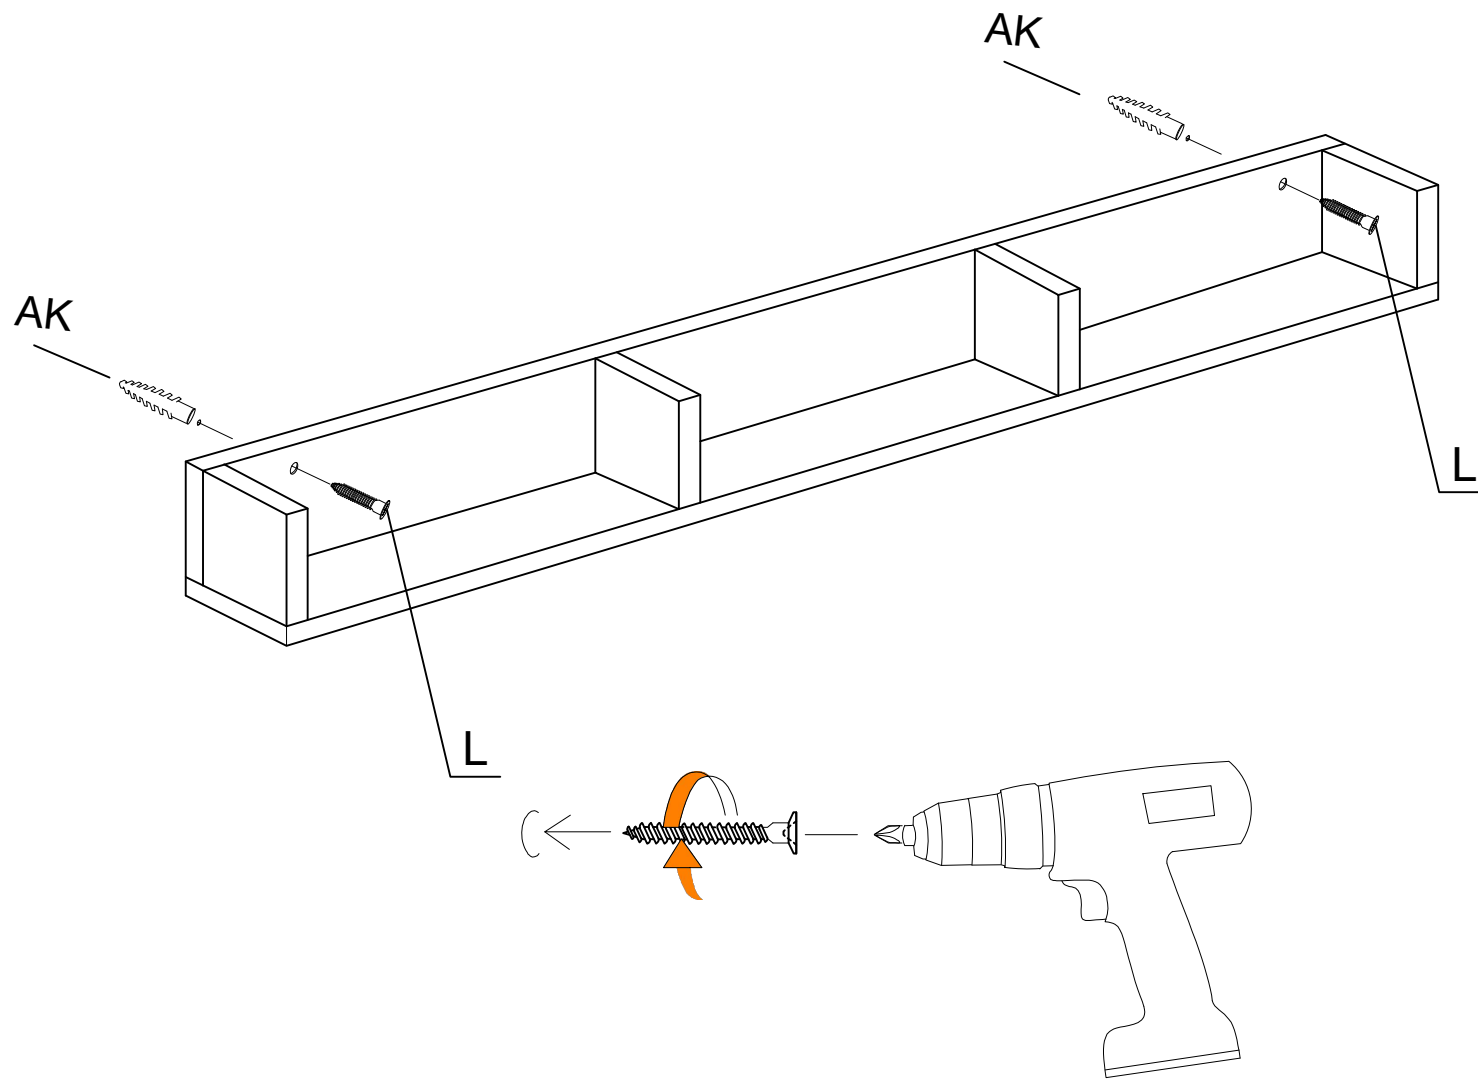

DEC20043 DREW

DECORMET

## MATERIALS

 X 40 A MINIFIX GIB	 X 40 B MINIFIX BODY	 X 40 C MIN STOPPER	 X 28 D DOWEL	 X 8 E CABINET SCREW	 X 2 F PLUG
 X 22 G 3,5 x 18 SCREW	 X 2 L 5x80 SCREW	 X 15 N METRIC SCREW	 X 2 O HANDLE SCREW	 X 1 P ALLEN KEY	 X 2 R HANDLE
 X 4 U HINGE(Crank 16)	 X 6 AJ PLASTIC JOINING	 X 2 AK WALL PLUG	 X 5 BN 170mm PVC LEG		