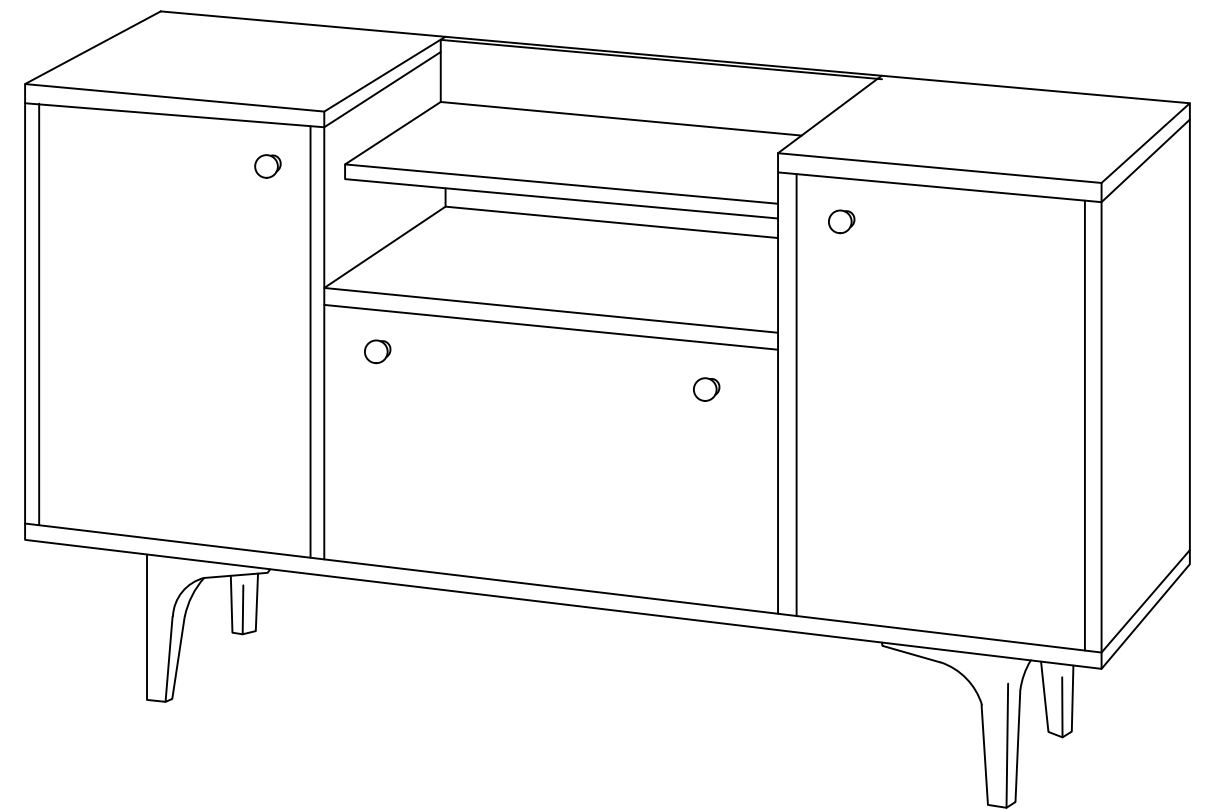

DEC20032 GRADY

DECORMET

## MATERIALS

X 26	X 26	X 26	X 24	X 4	X 2
A	B	C	D	E	F
MINIFIX GIB	MINIFIX BODY	MIN.STOPPER	DOWEL	CABINET SCREW	PLUG

X 40	X 2	X 8	X 4	X 1	X 4
G	L	N	O	P	R
3.5 x 18 SCREW	5x80 SCREW	METRIC SCREW	HANDLE SCREW	ALLEN KEY	HANDLE

X 6	X 5	X 19	X 6	X 2	X 4
U	AG	AH	AJ	AK	BO
HINGE(Crank 16)	HANGING	SHELF BUTTON	PLASTIC JOINING	WALL PLUG	250mm PVC LEG