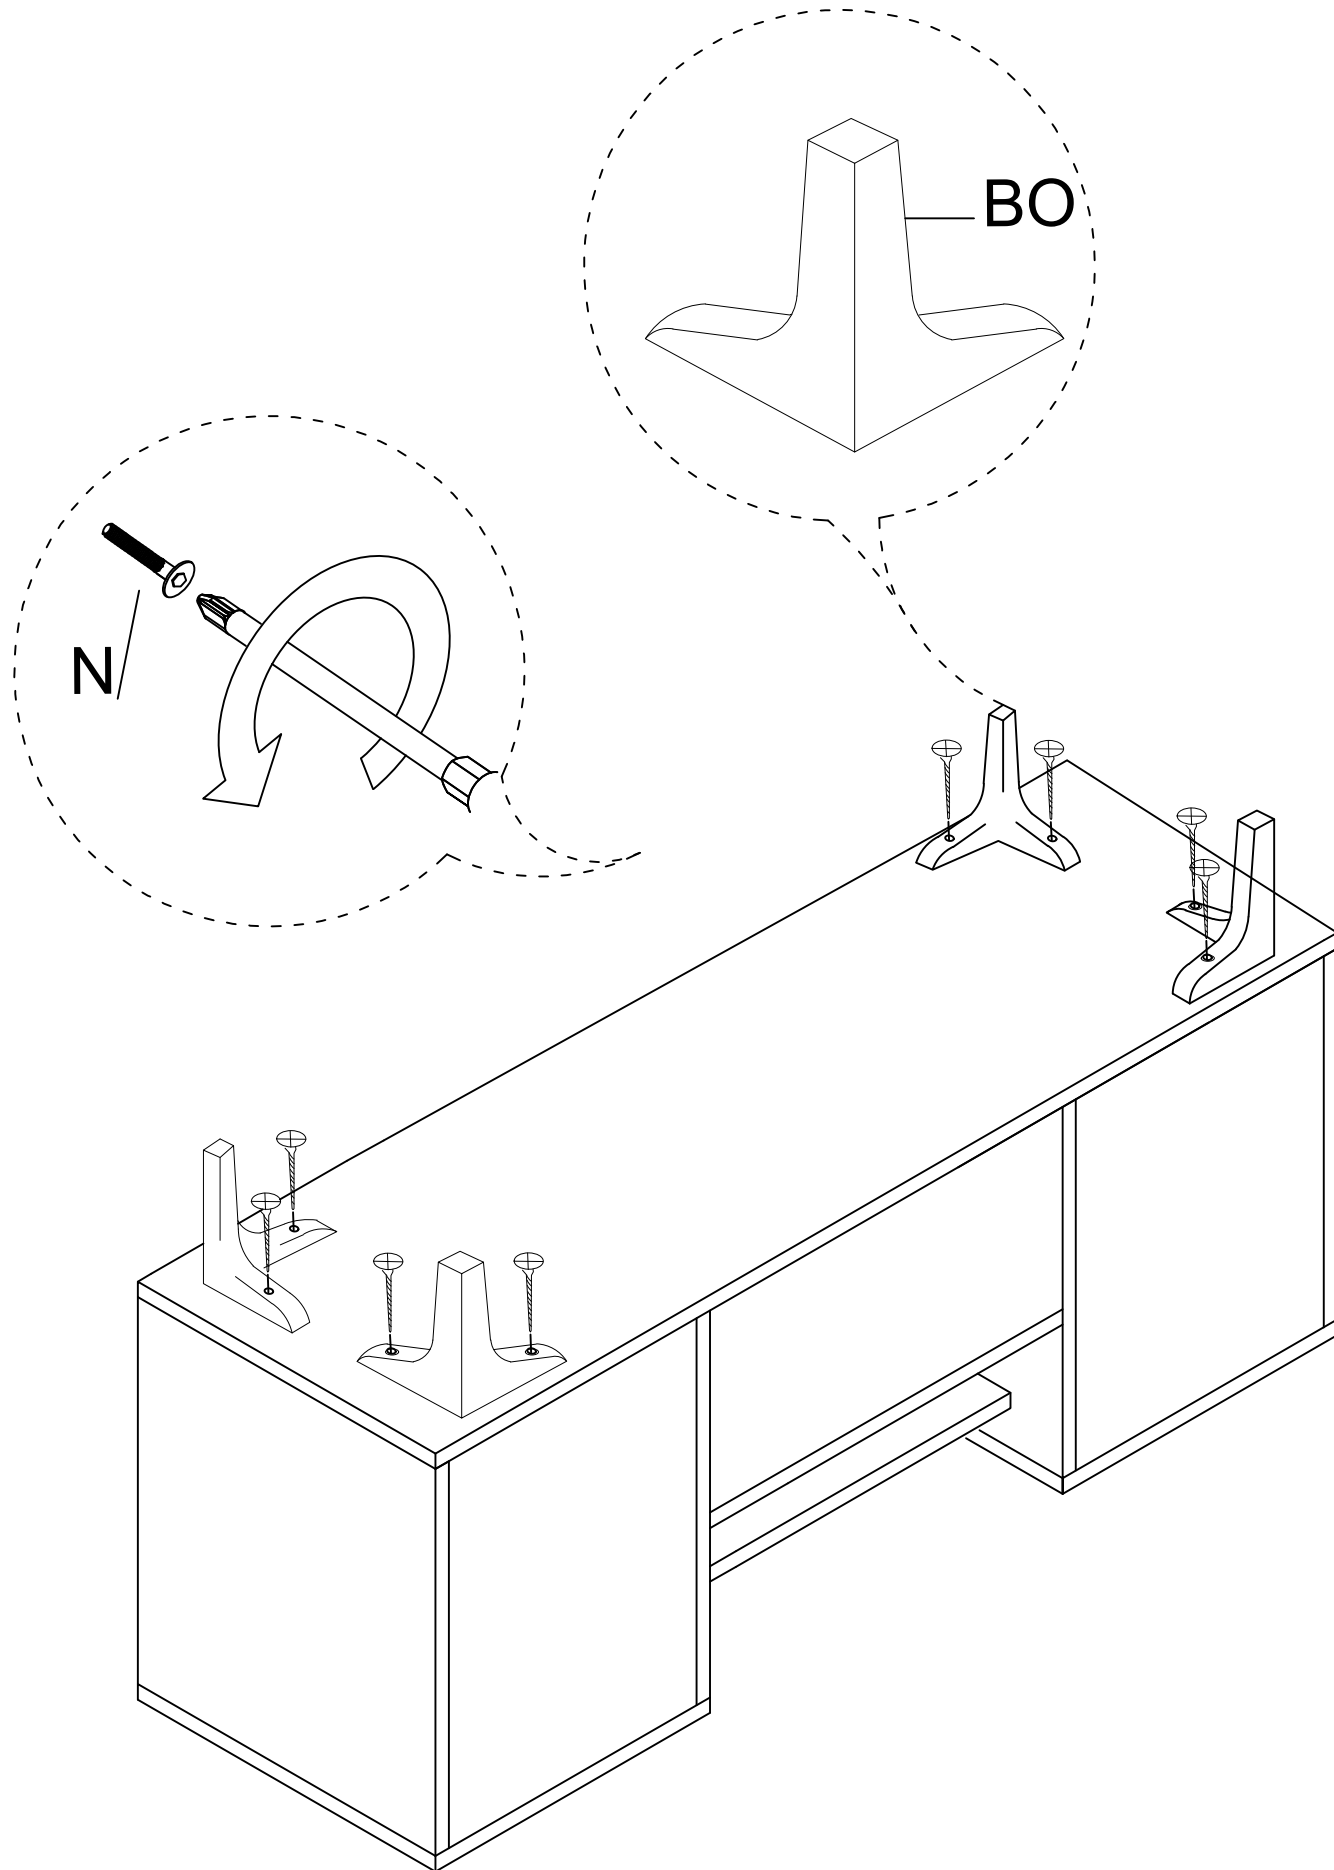

## MATERIALS

X 26	X 26	X 26	X 24	X 4	X 2
A	B	C	D	E	F
MINIFIX GIB	MINIFIX BODY	MIN.STOPPER	DOWEL	CABINET SCREW	PLUG

X 40	X 2	X 8	X 4	X 1	X 4
G	L	N	O	P	R
3.5 x 18 SCREW	5x80 SCREW	METRIC SCREW	HANDLE SCREW	ALLEN KEY	HANDLE

X 6	X 5	X 19	X 6	X 2	X 4
U	AG	AH	AJ	AK	BO
HINGE(Crank 16)	HANGING	SHELF BUTTON	PLASTIC JOINING	WALL PLUG	250mm PVC LEG