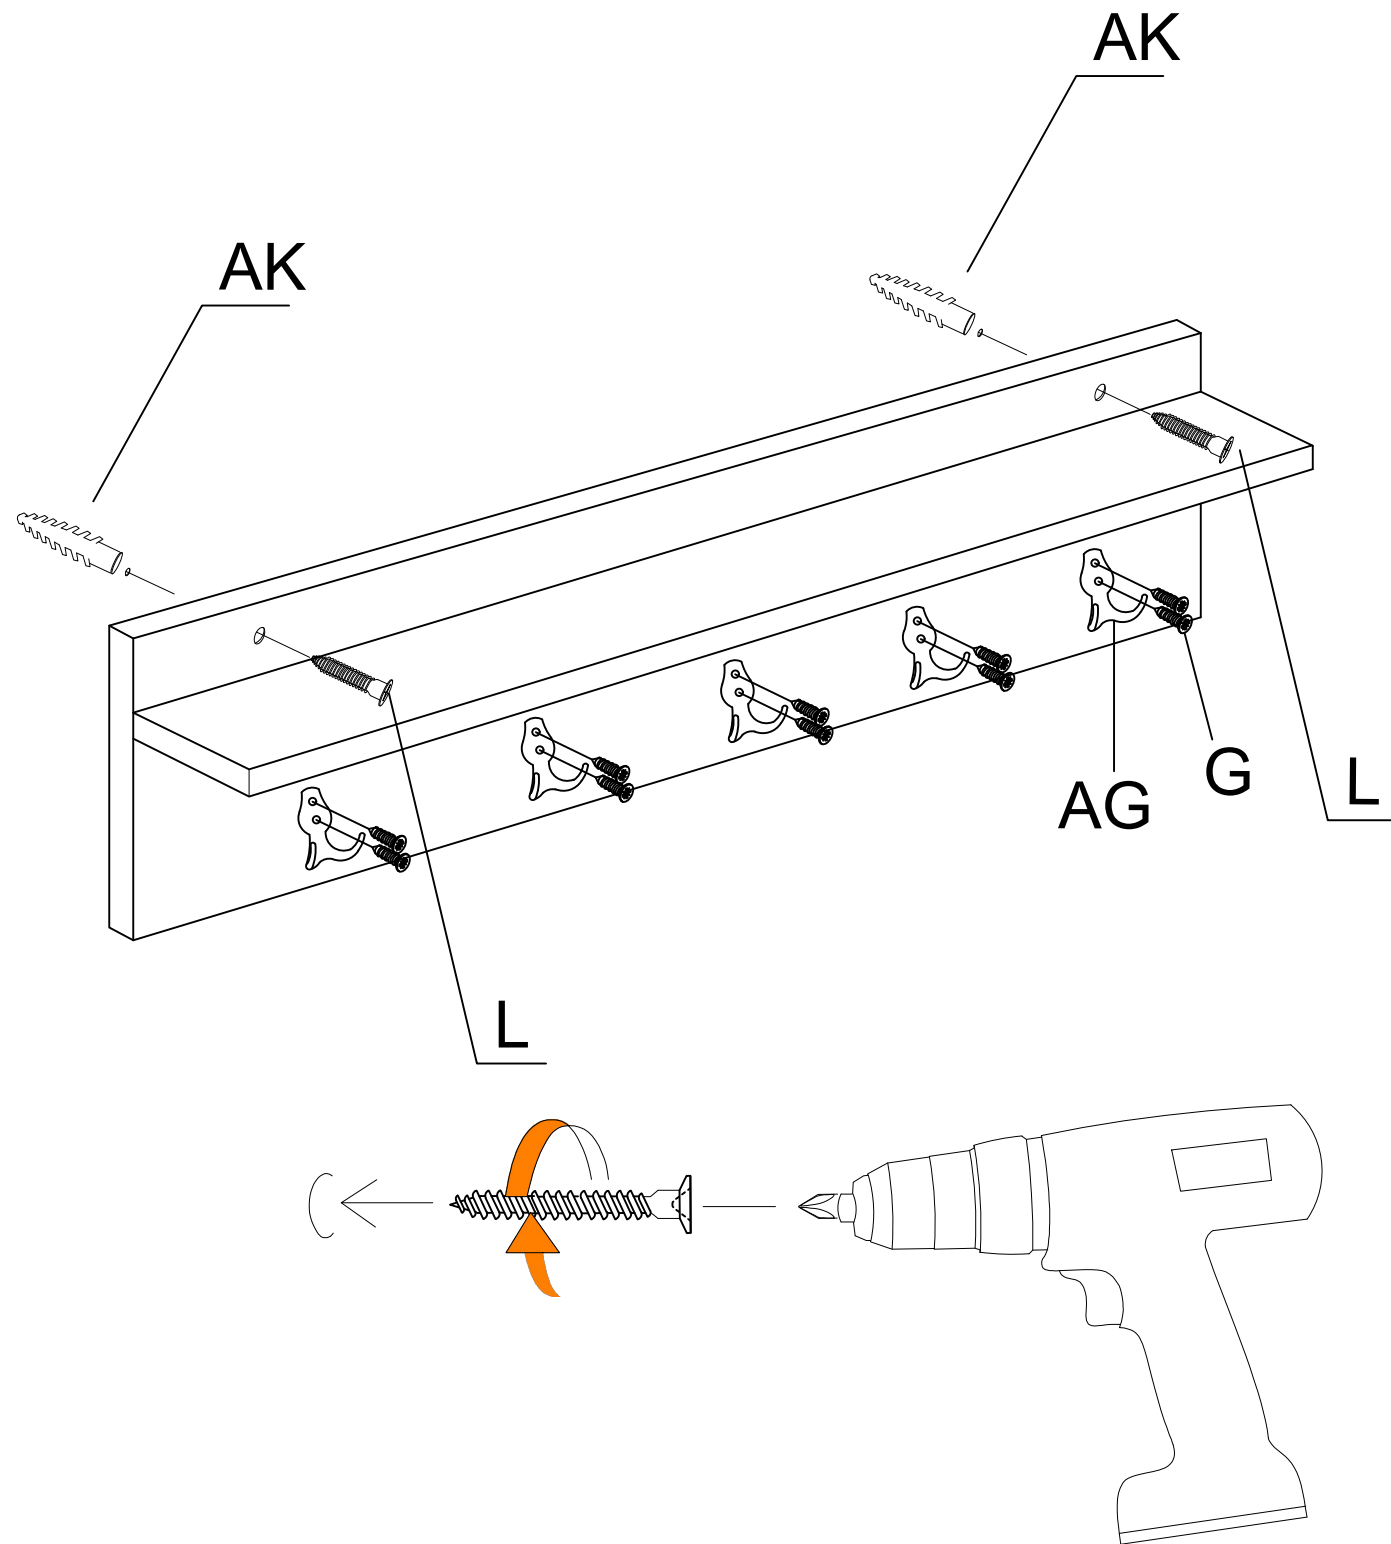

DEC20032 GRADY

DECORMET