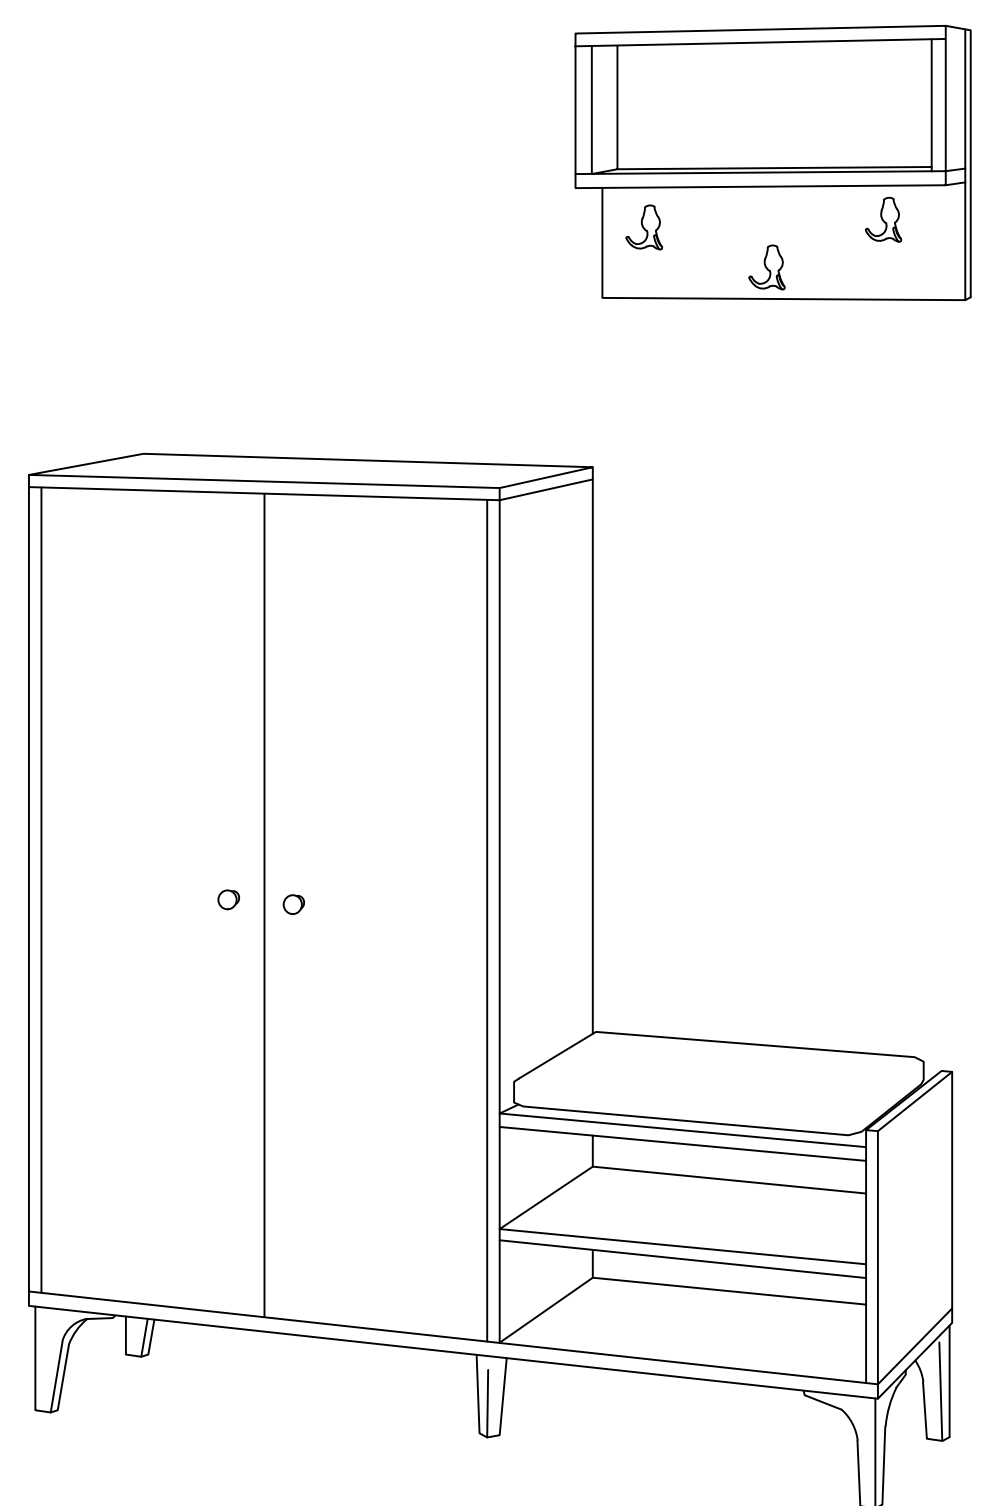

DEC20034 JESS