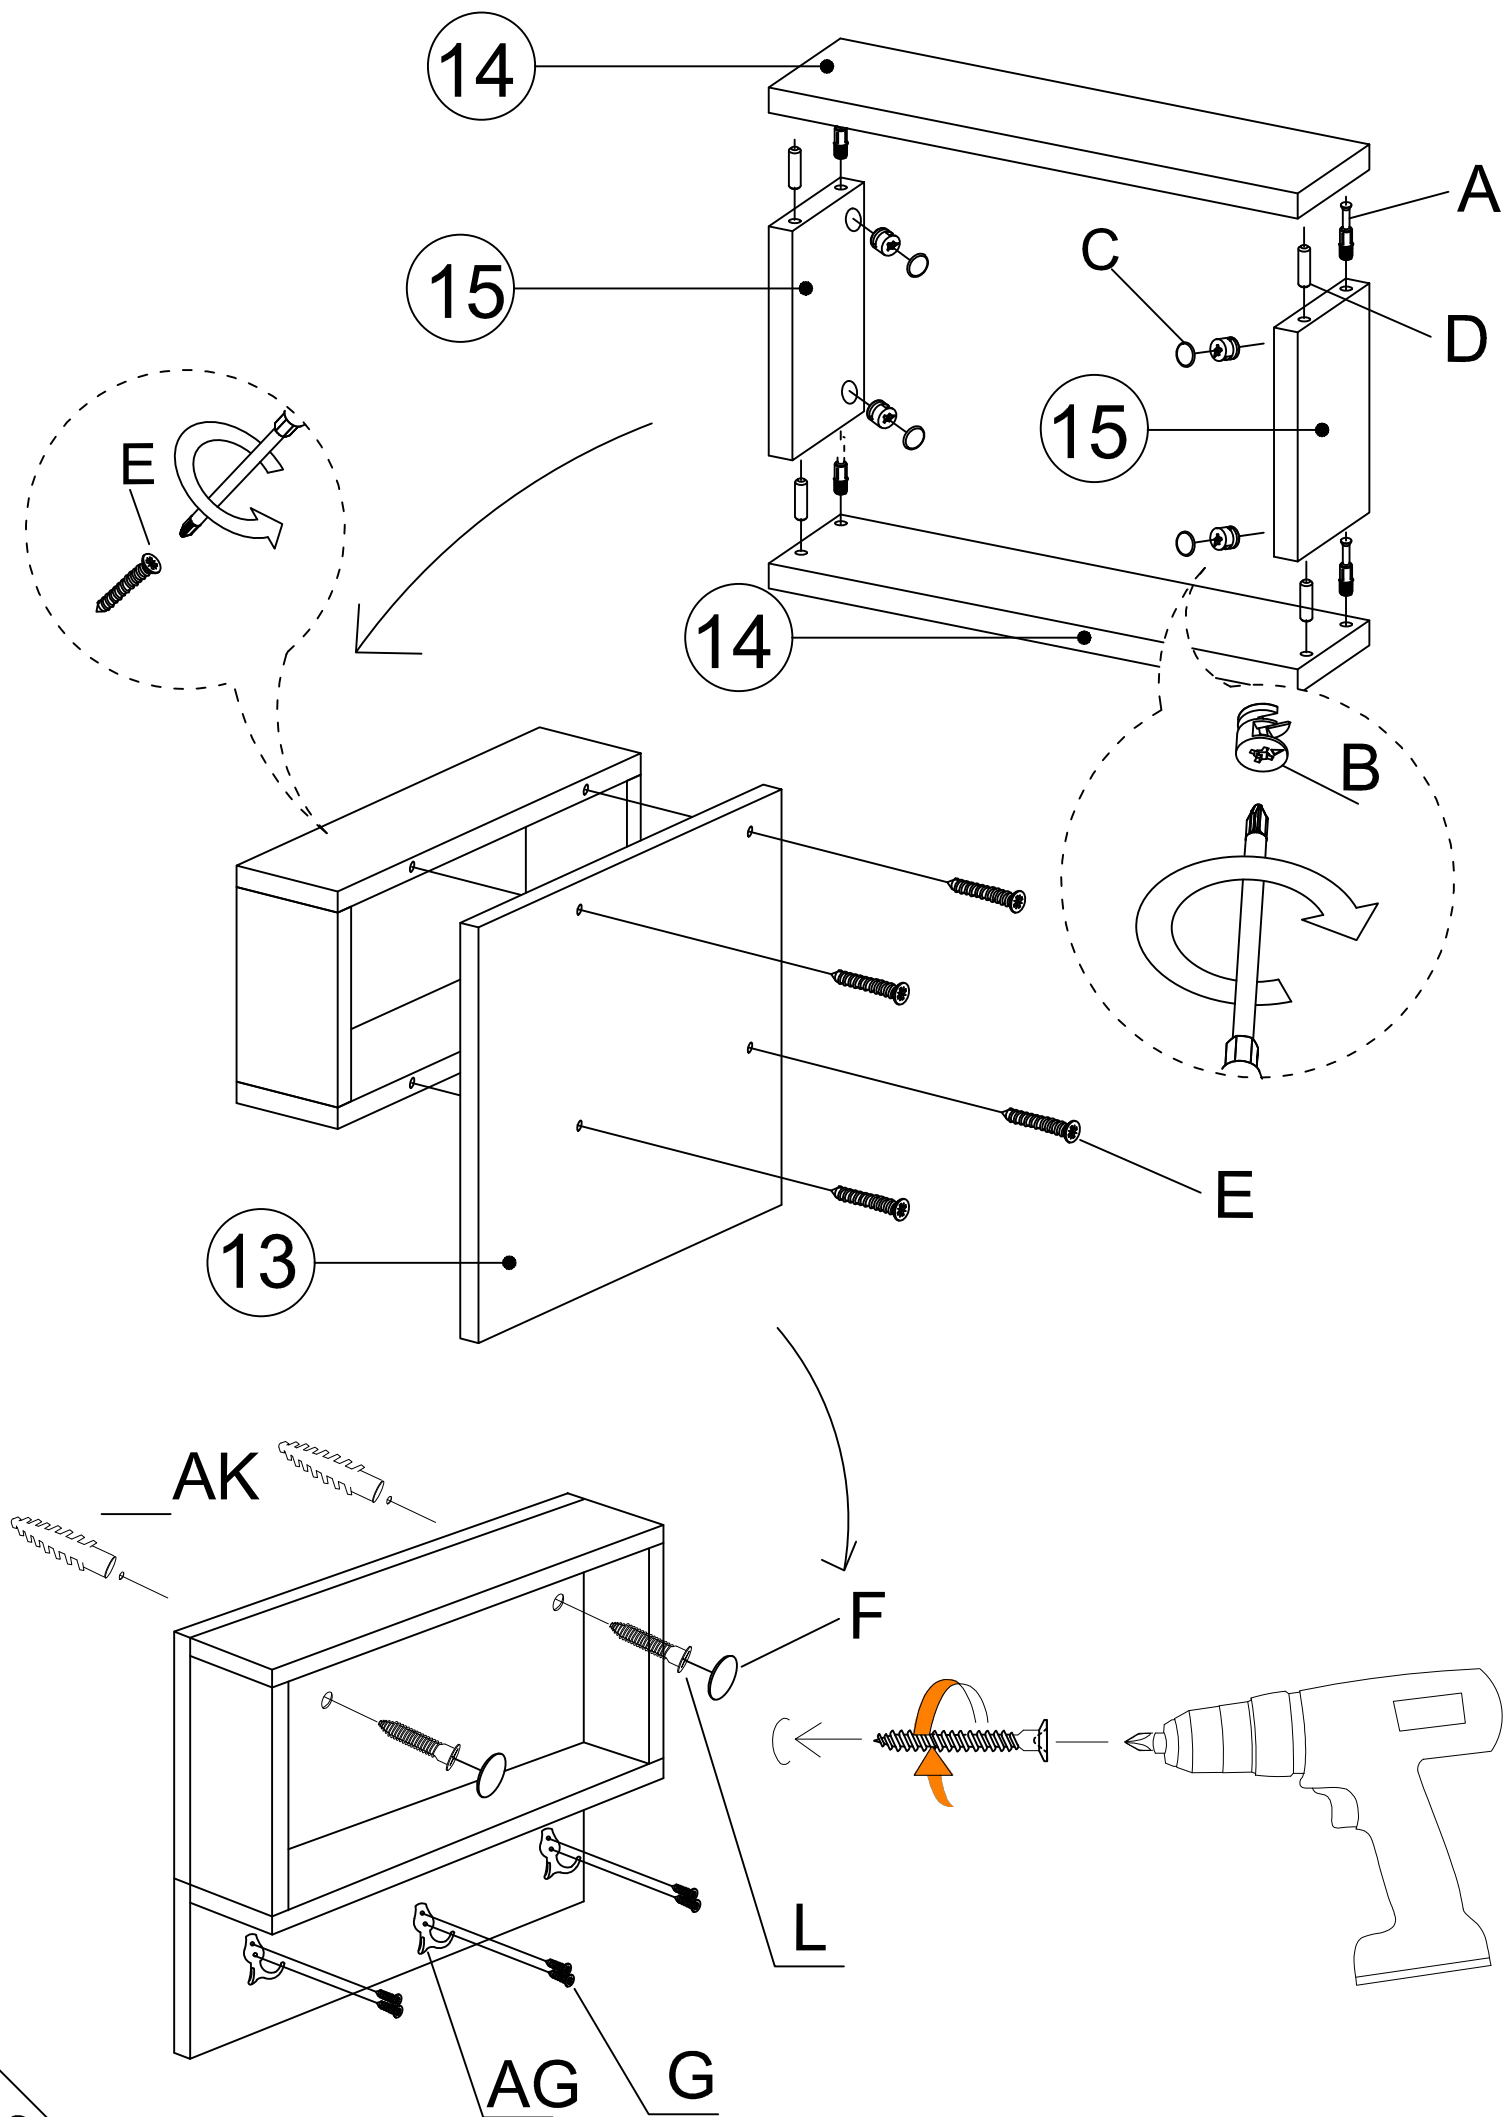

## MATERIALS

 X 22 A MINIFIX GIB	 X 22 B MINIFIX BODY	 X 22 C MIN.STOPPER	 X 22 D DOWEL	 X 4 E CABINET SCREW	 X 2 F PLUG	 X 28 G 3.5 x 18 SCREW
 X 2 L 5x80 SCREW	 X 20 N METRIC SCREW	 X 2 O HANDLE SCREW	 X 1 P ALLEN KEY	 X 2 R HANDLE	 X 4 U HINGE(Crank 16)	
 X 3 AG HANGING	 X 22 AH SHELF BUTTON	 X 6 AJ PLASTIC JOINING	 X 2 AK WALL PLUG	 X 1 BL SPONGE LAYING	 X 5 BN 170mm PVC LEG	

## DEC20034 JESS

NO	NAME	PIECE	NO	İSİM	ADET
1	BOTTOM PART	1 PC	1	ALT TABLA	1 ADET
2	LEFT PART	1 PC	2	SOL YAN	1 ADET
3	FIXED SHELF	1 PC	3	SABİT RAF	1 ADET
4	BACK PART	1 PC	4	ARKALIK	1 ADET
5	RIGHT PART	1 PC	5	SAĞ YAN	1 ADET
6	TOP PART	1 PC	6	ÜST TABLA	1 ADET
7	SHELVES	4 PCS	7	RAFLAR	4 ADET
8	COVER PARTS	2 PCS	8	KAPAKLAR	2 ADET
9	MIDDLE PART	1 PC	9	ORTA TABLA	1 ADET
10	BACK PART	1 PC	10	ARKALIK	1 ADET
11	RIGHT PART	1 PC	11	SAĞ YAN	1 ADET
12	SHELF	1 PC	12	RAF	1 ADET
13	HANGER / BACK PART	1 PC	13	ASKI / ARKA TABLA	1 ADET
14	HANGER / BOTTOM-TOP PARTS	2 PCS	14	ASKI / ALT-ÜST TABLALAR	2 ADET
15	HANGER / MIDDLE PARTS	2 PCS	15	ASKI / ORTA TABLALAR	2 ADET