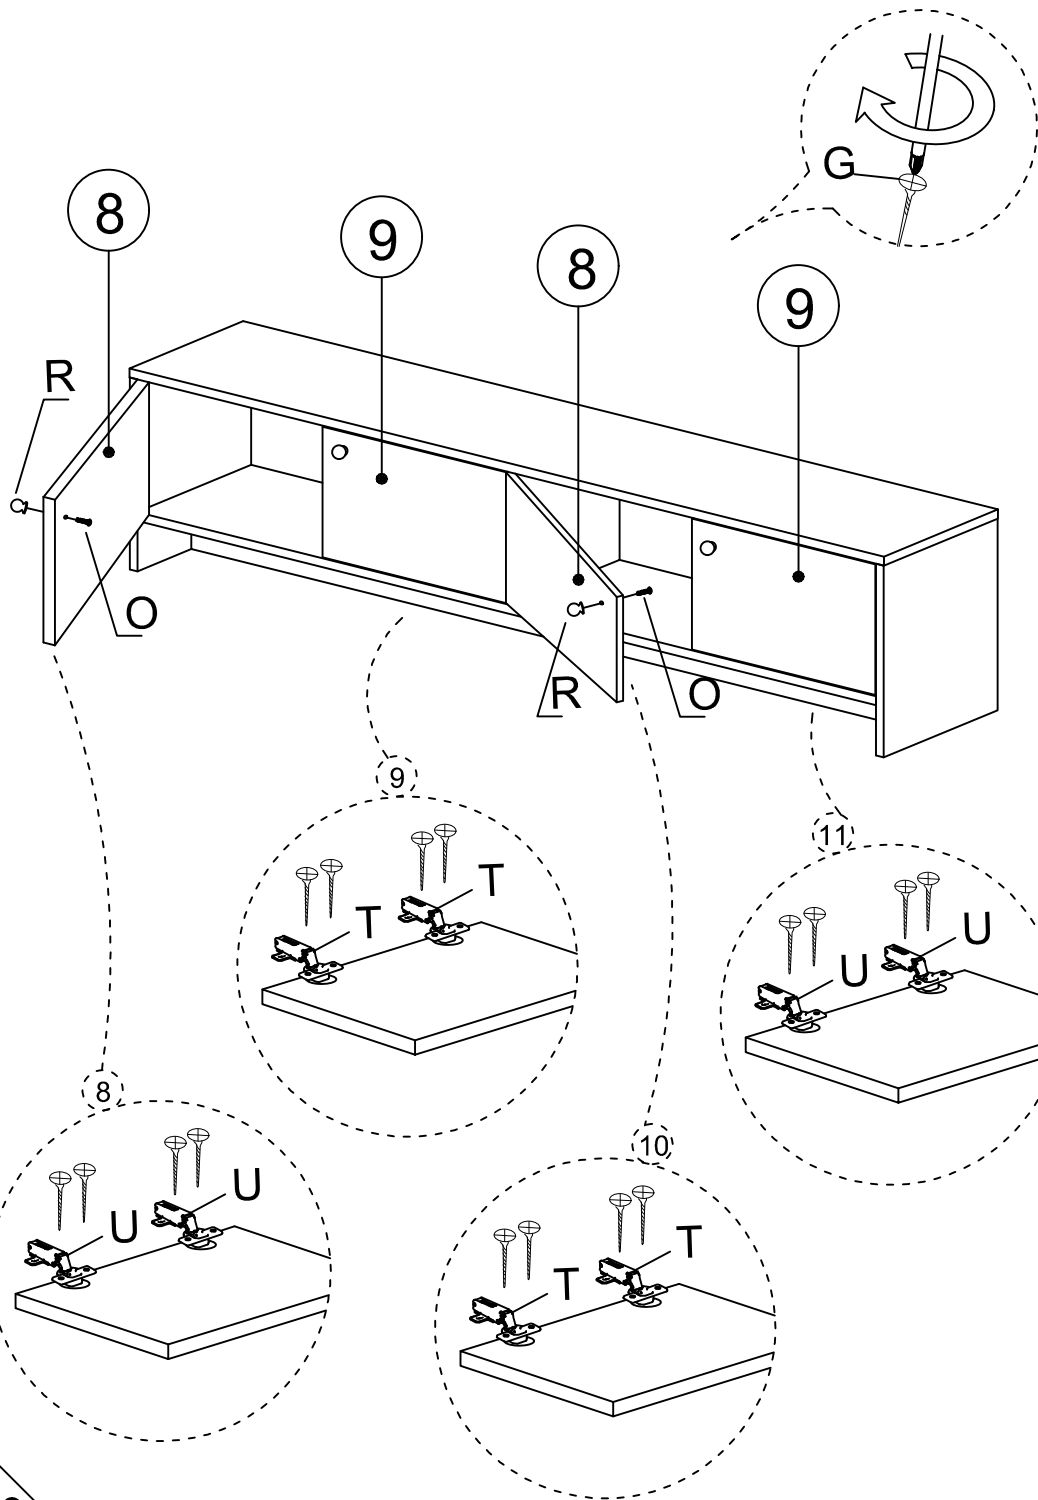

DEC20046 JIMMY

DECORMET

MATERIALS

X 12 A MINIFIX GIB	X 12 B MINIFIX BODY	X 12 C MIN. STOPPER	X 14 D DOWEL	X 38 G 3.5 x 18 SCREW
X 4 O HANDLE SCREW	X 1 P ALLEN KEY	X 4 R HANDLE	X 4 T HINGE (Crank 7)	
X 4 U HINGE (Crank 16)	X 4 AH SHELF BUTTON	X 6 AJ PLASTIC JOINING	X 7 BR POLYGRID	

DEC20046 JIMMY

NO	NAME	PIECE	NO	İSİM	ADET
1	BOTTOM PART	1 PC	1	ALT TABLA	1 ADET
2	BOTTOM MIDDLE PART	1 PC	2	BAZA	1 ADET
3	LEFT PART	1 PC	3	SOL YAN	1 ADET
4	MIDDLE PART	1 PC	4	ORTA DİKME	1 ADET
5	RIGHT PART	1 PC	5	SAĞ YAN	1 ADET
6	BACK PART	1 PC	6	ARKALIK	1 ADET
7	TOP PART	1 PC	7	ÜST TABLA	1 ADET
8	COVER LEFT PARTS	2 PCS	8	SOL KAPAKLAR	2 ADET
9	COVER RIGHT PARTS	2 PCS	9	SAĞ KAPAKLAR	2 ADET