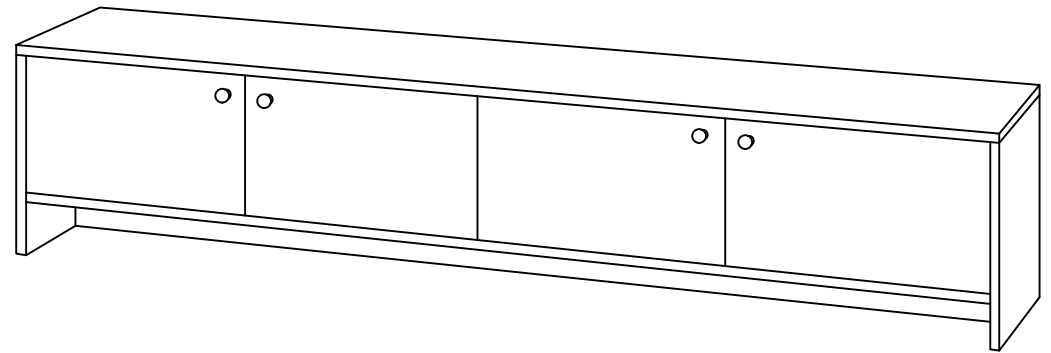

DEC20046 JIMMY

DECORMET

MATERIALS

X 12 A MINIFIX GIB	X 12 B MINIFIX BODY	X 12 C MIN. STOPPER	X 14 D DOWEL	X 38 G 3.5 x 18 SCREW
X 4 O HANDLE SCREW	X 1 P ALLEN KEY	X 4 R HANDLE	X 4 T HINGE (Crank 7)	
X 4 U HINGE (Crank 16)	X 4 AH SHELF BUTTON	X 6 AJ PLASTIC JOINING	X 7 BR POLYGRID	

DEC20046 JIMMY

NO	NAME	PIECE	NO	İSİM	ADET
1	BOTTOM PART	1 PC	1	ALT TABLA	1 ADET
2	BOTTOM MIDDLE PART	1 PC	2	BAZA	1 ADET
3	LEFT PART	1 PC	3	SOL YAN	1 ADET
4	MIDDLE PART	1 PC	4	ORTA DİKME	1 ADET
5	RIGHT PART	1 PC	5	SAĞ YAN	1 ADET
6	BACK PART	1 PC	6	ARKALIK	1 ADET
7	TOP PART	1 PC	7	ÜST TABLA	1 ADET
8	COVER LEFT PARTS	2 PCS	8	SOL KAPAKLAR	2 ADET
9	COVER RIGHT PARTS	2 PCS	9	SAĞ KAPAKLAR	2 ADET