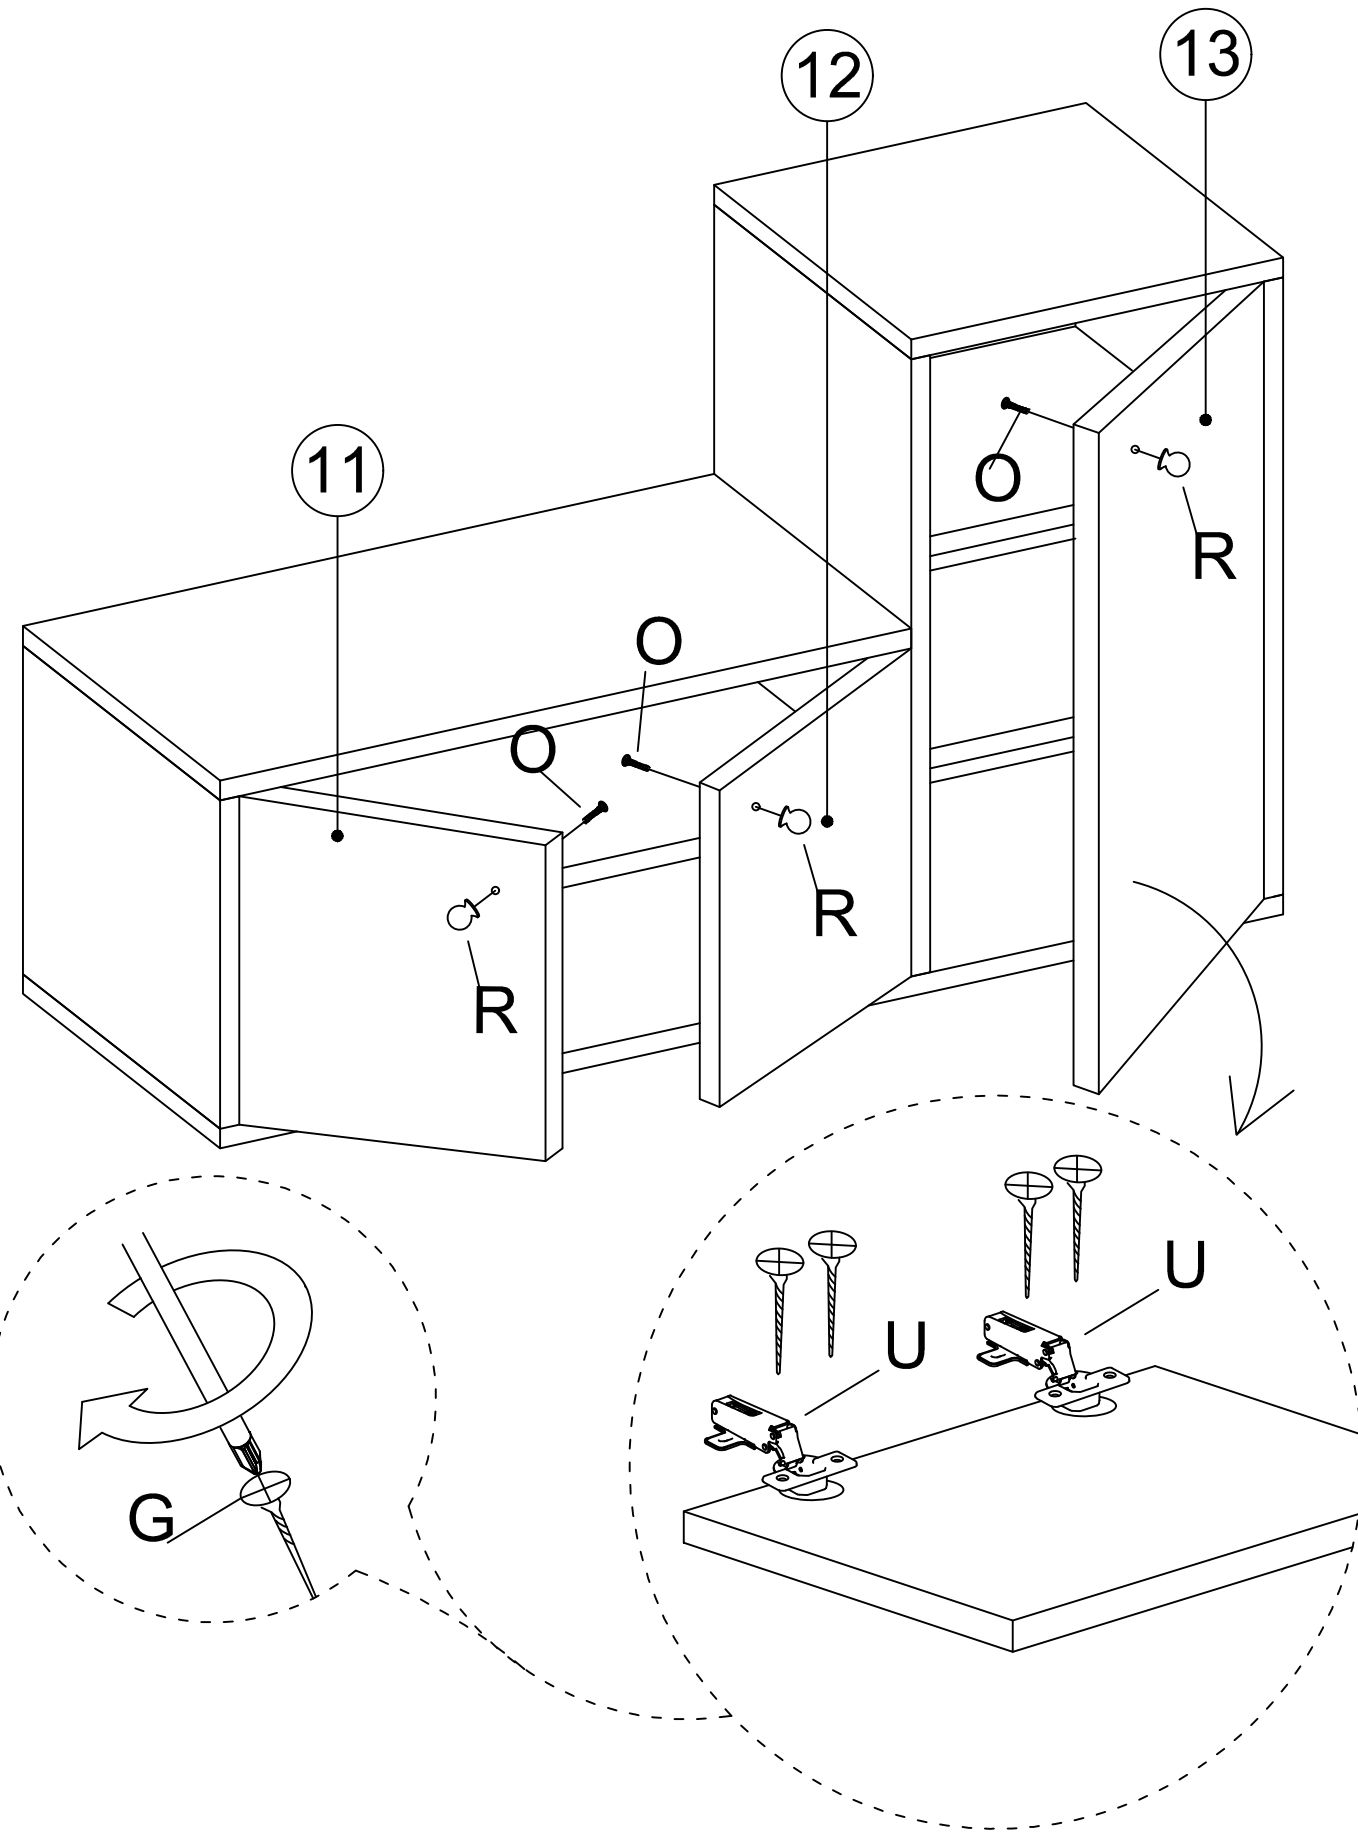

DEC20036 SIMON

DECORMET

**MATERIALS**

X 17	X 17	X 17	X 16	X 2	3.5 X 18 SCREW
X 17	X 17	X 17	X 17	X 2	3.5 X 18 SCREW
X 17	X 17	X 17	X 17	X 2	3.5 X 18 SCREW
X 17	X 17	X 17	X 17	X 2	3.5 X 18 SCREW
X 17	X 17	X 17	X 17	X 2	3.5 X 18 SCREW
X 17	X 17	X 17	X 17	X 2	3.5 X 18 SCREW
X 17	X 17	X 17	X 17	X 2	3.5 X 18 SCREW
X 17	X 17	X 17	X 17	X 2	3.5 X 18 SCREW
X 17	X 17	X 17	X 17	X 2	3.5 X 18 SCREW
X 17	X 17	X 17	X 17	X 2	3.5 X 18 SCREW

**DEC20036 SIMON**

NO	NAME	PIECE	NO	ISIM	ADET
1	BOTTOM PART	1 PC	1	ALT TABLA	1 ADET
2	RIGHT PART	1 PC	2	SAĞ YAN	1 ADET
3	MIDDLE PART	1 PC	3	ORTA TABLA	1 ADET
4	LEFT PART	1 PC	4	SOL YAN	1 ADET
5	BACK PART	1 PC	5	ARKALIK	1 ADET
6	BACK PART	1 PC	6	ARKALIK	1 ADET
7	TOP PART	1 PC	7	ÜST TABLA	1 ADET
8	TOP PART	1 PC	8	ÜST TABLA	1 ADET
9	SHELF	1 PC	9	RAF	1 ADET
10	SHELVES	2 PCS	10	RAFLAR	2 ADET
11	LEFT COVER PART	1 PC	11	SOL KAPAK	1 ADET
12	RIGHT COVER PART	1 PC	12	SAĞ KAPAK	1 ADET
13	COVER PART	1 PC	13	KAPAK	1 ADET
14	HANGER BACK PART	1 PC	14	ASKI ARKA	1 ADET
15	HANGER SHELF	1 PC	15	ASKI RAF	1 ADET