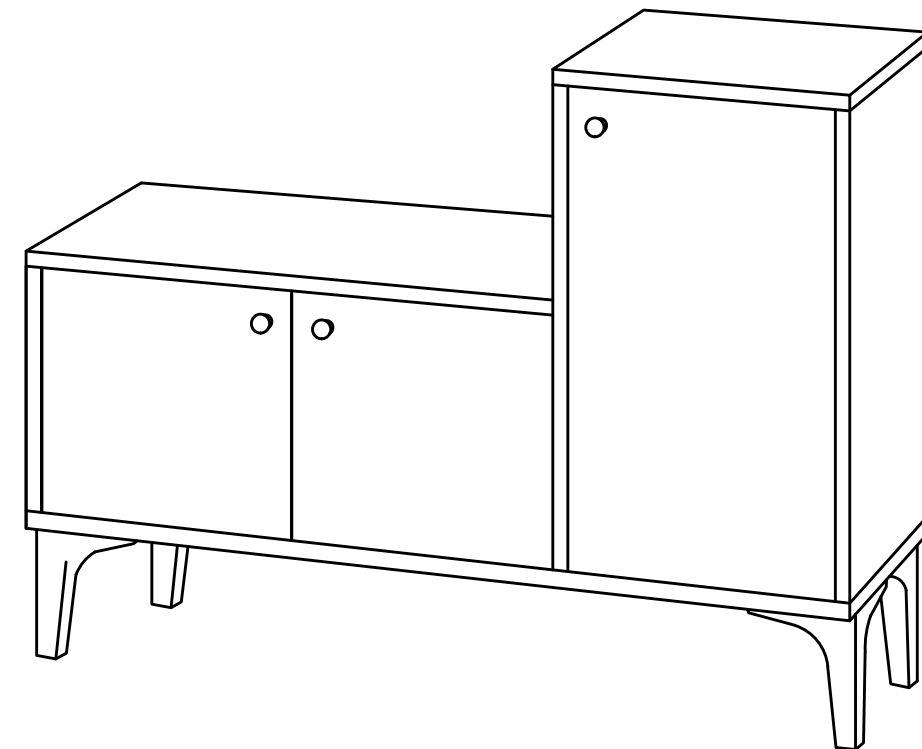

DEC20036 SIMON

DECORMET

**MATERIALS**

X 17	X 17	X 17	X 16	X 2	3.5 X 18 SCREW
X 17	X 17	X 17	X 17	X 2	3.5 X 18 SCREW
X 17	X 17	X 17	X 17	X 2	3.5 X 18 SCREW
X 17	X 17	X 17	X 17	X 2	3.5 X 18 SCREW
X 17	X 17	X 17	X 17	X 2	3.5 X 18 SCREW
X 17	X 17	X 17	X 17	X 2	3.5 X 18 SCREW
X 17	X 17	X 17	X 17	X 2	3.5 X 18 SCREW
X 17	X 17	X 17	X 17	X 2	3.5 X 18 SCREW
X 17	X 17	X 17	X 17	X 2	3.5 X 18 SCREW
X 17	X 17	X 17	X 17	X 2	3.5 X 18 SCREW

**DEC20036 SIMON**

NO	NAME	PIECE	NO	ISIM	ADET
1	BOTTOM PART	1 PC	1	ALT TABLA	1 ADET
2	RIGHT PART	1 PC	2	SAĞ YAN	1 ADET
3	MIDDLE PART	1 PC	3	ORTA TABLA	1 ADET
4	LEFT PART	1 PC	4	SOL YAN	1 ADET
5	BACK PART	1 PC	5	ARKALIK	1 ADET
6	BACK PART	1 PC	6	ARKALIK	1 ADET
7	TOP PART	1 PC	7	ÜST TABLA	1 ADET
8	TOP PART	1 PC	8	ÜST TABLA	1 ADET
9	SHELF	1 PC	9	RAF	1 ADET
10	SHELVES	2 PCS	10	RAFLAR	2 ADET
11	LEFT COVER PART	1 PC	11	SOL KAPAK	1 ADET
12	RIGHT COVER PART	1 PC	12	SAĞ KAPAK	1 ADET
13	COVER PART	1 PC	13	KAPAK	1 ADET
14	HANGER BACK PART	1 PC	14	ASKI ARKA	1 ADET
15	HANGER SHELF	1 PC	15	ASKI RAF	1 ADET