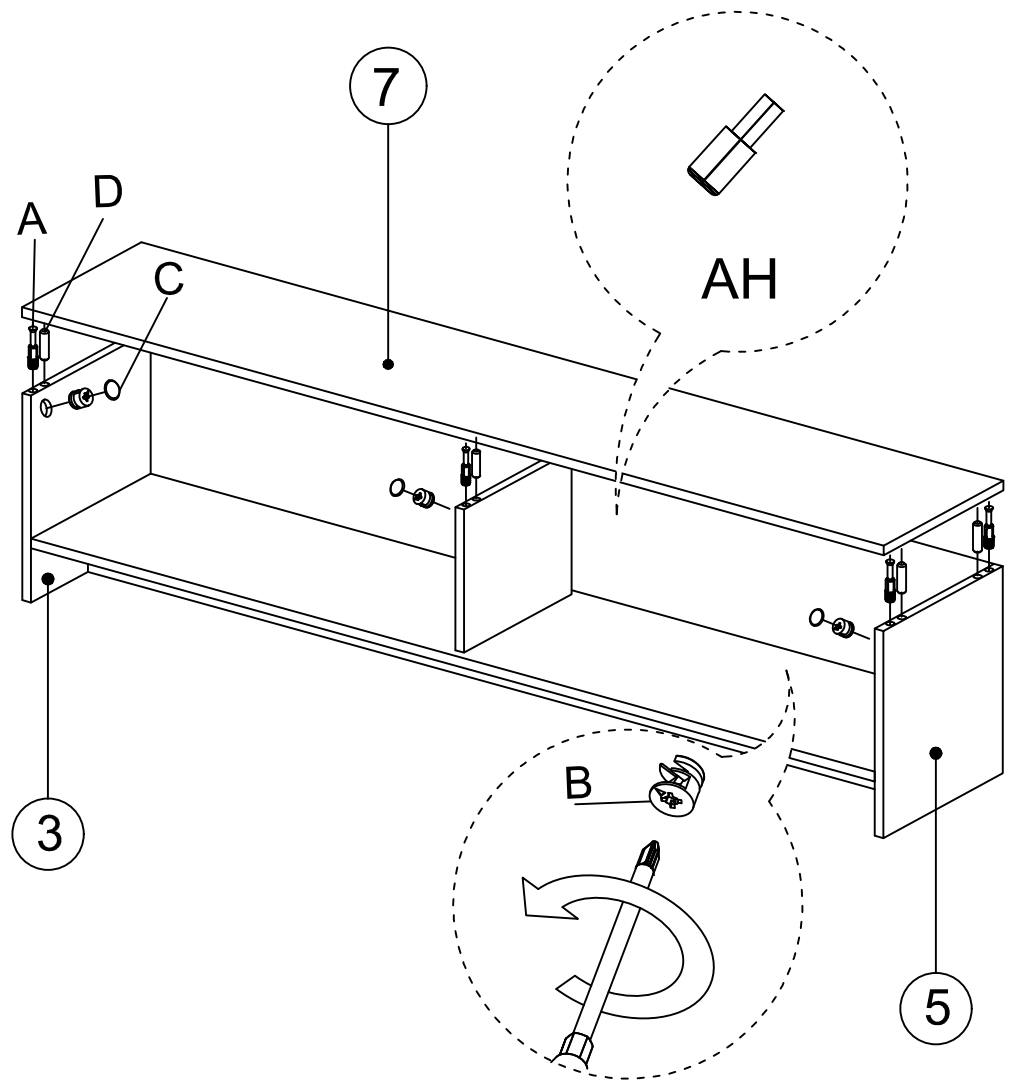

## MATERIALS

 X 17 A MINIFIX GB	 X 17 B MINIFIX BODY	 X 17 C MIN.STOPPER	 X 14 D DOWEL	 X 14 E CABINET SCREW	 X 6 F PLUG
 X 38 G 3.5 x 18 SCREW	 X 2 L 5x80 SCREW	 X 4 O HANDLE SCREW	 X 1 P ALLEN KEY	 X 4 R HANDLE	 X 4 T HINGE (Crank 7)
 X 4 U HINGE (Crank 16)	 X 4 AH SHELF BUTTON	 X 6 AJ PLASTIC JOINING	 X 2 AK WALL PLUG	 X 7 BR POLYGRID	

## DEC20039 TESSA

NO	NAME	PIECE	NO	İSİM	ADET
1	BOTTOM PART	1 PC	1	ALT TABLA	1 ADET
2	BOTTOM MIDDLE PART	1 PC	2	BAZA	1 ADET
3	LEFT PART	1 PC	3	SOL YAN	1 ADET
4	MIDDLE PART	1 PC	4	ORTA DİKME	1 ADET
5	RIGHT PART	1 PC	5	SAĞ YAN	1 ADET
6	BACK PART	1 PC	6	ARKALIK	1 ADET
7	TOP PART	1 PC	7	ÜST TABLA	1 ADET
8	COVER LEFT PART	1 PC	8	SOL KAPAK	1 ADET
9	COVER LEFT MIDDLE PART	1 PC	9	SOL ORTA KAPAK	1 ADET
10	COVER RIGHT MIDDLE PART	1 PC	10	SAĞ KAPAK	1 ADET
11	COVER RIGHT PART	1 PC	11	SAĞ ORTA KAPAK	1 ADET
12	SHELF / BOTTOM PART	1 PC	12	RAF / ALT TABLA	1 ADET
13	SHELF / BACK PART	1PC	13	RAF / ARKA TABLA	1 ADET
14	SHELF / FIXED PART	5 PCS	14	RAF / DİKMELER	5 ADET