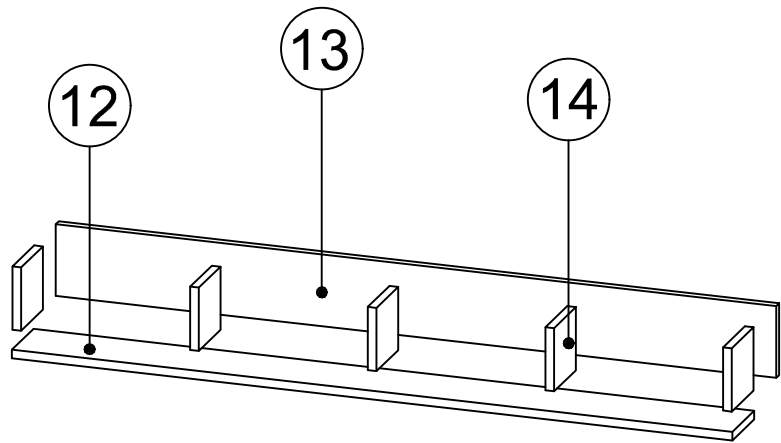

## MATERIALS

 X 17 A MINIFIX GB	 X 17 B MINIFIX BODY	 X 17 C MIN.STOPPER	 X 14 D DOWEL	 X 14 E CABINET SCREW	 X 6 F PLUG
 X 38 G 3.5 x 18 SCREW	 X 2 L 5x80 SCREW	 X 4 O HANDLE SCREW	 X 1 P ALLEN KEY	 X 4 R HANDLE	 X 4 T HINGE (Crank 7)
 X 4 U HINGE (Crank 16)	 X 4 AH SHELF BUTTON	 X 6 AJ PLASTIC JOINING	 X 2 AK WALL PLUG	 X 7 BR POLYGRID	

## DEC20039 TESSA

NO	NAME	PIECE	NO	İSİM	ADET
1	BOTTOM PART	1 PC	1	ALT TABLA	1 ADET
2	BOTTOM MIDDLE PART	1 PC	2	BAZA	1 ADET
3	LEFT PART	1 PC	3	SOL YAN	1 ADET
4	MIDDLE PART	1 PC	4	ORTA DİKME	1 ADET
5	RIGHT PART	1 PC	5	SAĞ YAN	1 ADET
6	BACK PART	1 PC	6	ARKALIK	1 ADET
7	TOP PART	1 PC	7	ÜST TABLA	1 ADET
8	COVER LEFT PART	1 PC	8	SOL KAPAK	1 ADET
9	COVER LEFT MIDDLE PART	1 PC	9	SOL ORTA KAPAK	1 ADET
10	COVER RIGHT MIDDLE PART	1 PC	10	SAĞ KAPAK	1 ADET
11	COVER RIGHT PART	1 PC	11	SAĞ ORTA KAPAK	1 ADET
12	SHELF / BOTTOM PART	1 PC	12	RAF / ALT TABLA	1 ADET
13	SHELF / BACK PART	1PC	13	RAF / ARKA TABLA	1 ADET
14	SHELF / FIXED PART	5 PCS	14	RAF / DİKMELER	5 ADET