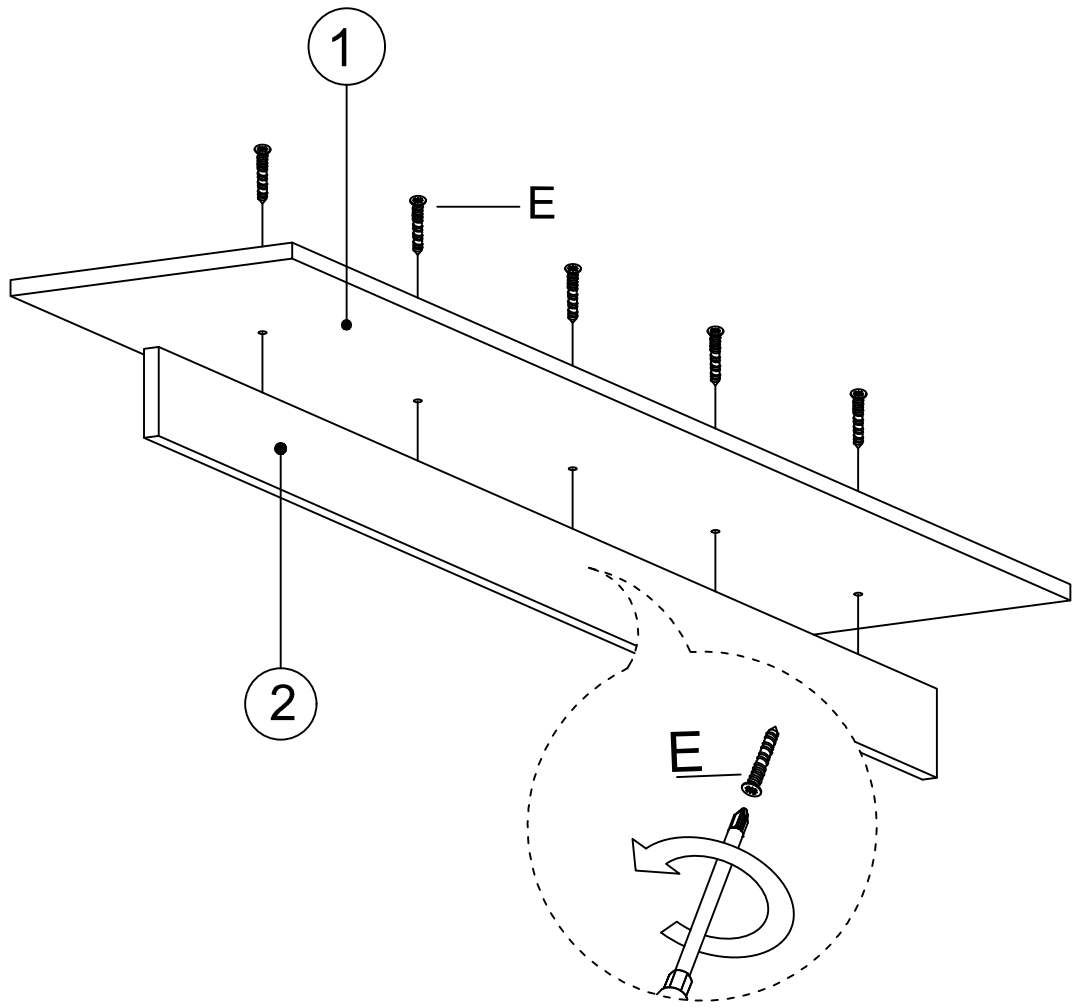

## MATERIALS

 X 17 A MINIFIX GB	 X 17 B MINIFIX BODY	 X 17 C MIN.STOPPER	 X 14 D DOWEL	 X 14 E CABINET SCREW	 X 6 F PLUG
 X 38 G 3.5 x 18 SCREW	 X 2 L 5x80 SCREW	 X 4 O HANDLE SCREW	 X 1 P ALLEN KEY	 X 4 R HANDLE	 X 4 T HINGE (Crank 7)
 X 4 U HINGE (Crank 16)	 X 4 AH SHELF BUTTON	 X 6 AJ PLASTIC JOINING	 X 2 AK WALL PLUG	 X 7 BR POLYGRID	

## DEC20039 TESSA

NO	NAME	PIECE	NO	İSİM	ADET
1	BOTTOM PART	1 PC	1	ALT TABLA	1 ADET
2	BOTTOM MIDDLE PART	1 PC	2	BAZA	1 ADET
3	LEFT PART	1 PC	3	SOL YAN	1 ADET
4	MIDDLE PART	1 PC	4	ORTA DİKME	1 ADET
5	RIGHT PART	1 PC	5	SAĞ YAN	1 ADET
6	BACK PART	1 PC	6	ARKALIK	1 ADET
7	TOP PART	1 PC	7	ÜST TABLA	1 ADET
8	COVER LEFT PART	1 PC	8	SOL KAPAK	1 ADET
9	COVER LEFT MIDDLE PART	1 PC	9	SOL ORTA KAPAK	1 ADET
10	COVER RIGHT MIDDLE PART	1 PC	10	SAĞ KAPAK	1 ADET
11	COVER RIGHT PART	1 PC	11	SAĞ ORTA KAPAK	1 ADET
12	SHELF / BOTTOM PART	1 PC	12	RAF / ALT TABLA	1 ADET
13	SHELF / BACK PART	1PC	13	RAF / ARKA TABLA	1 ADET
14	SHELF / FIXED PART	5 PCS	14	RAF / DİKMELER	5 ADET