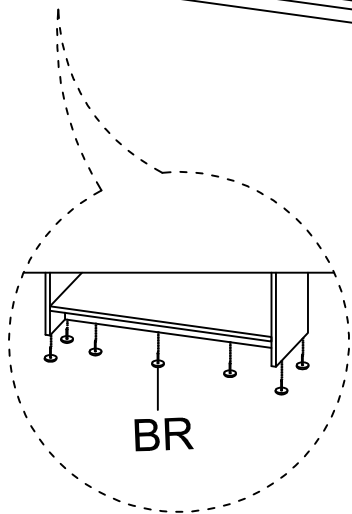

## MATERIALS

 X 17 A MINIFIX GB	 X 17 B MINIFIX BODY	 X 17 C MIN.STOPPER	 X 14 D DOWEL	 X 14 E CABINET SCREW	 X 6 F PLUG
 X 38 G 3.5 x 18 SCREW	 X 2 L 5x80 SCREW	 X 4 O HANDLE SCREW	 X 1 P ALLEN KEY	 X 4 R HANDLE	 X 4 T HINGE (Crank 7)
 X 4 U HINGE (Crank 16)	 X 4 AH SHELF BUTTON	 X 6 AJ PLASTIC JOINING	 X 2 AK WALL PLUG	 X 7 BR POLYGRID	

## DEC20039 TESSA

NO	NAME	PIECE	NO	İSİM	ADET
1	BOTTOM PART	1 PC	1	ALT TABLA	1 ADET
2	BOTTOM MIDDLE PART	1 PC	2	BAZA	1 ADET
3	LEFT PART	1 PC	3	SOL YAN	1 ADET
4	MIDDLE PART	1 PC	4	ORTA DİKME	1 ADET
5	RIGHT PART	1 PC	5	SAĞ YAN	1 ADET
6	BACK PART	1 PC	6	ARKALIK	1 ADET
7	TOP PART	1 PC	7	ÜST TABLA	1 ADET
8	COVER LEFT PART	1 PC	8	SOL KAPAK	1 ADET
9	COVER LEFT MIDDLE PART	1 PC	9	SOL ORTA KAPAK	1 ADET
10	COVER RIGHT MIDDLE PART	1 PC	10	SAĞ KAPAK	1 ADET
11	COVER RIGHT PART	1 PC	11	SAĞ ORTA KAPAK	1 ADET
12	SHELF / BOTTOM PART	1 PC	12	RAF / ALT TABLA	1 ADET
13	SHELF / BACK PART	1PC	13	RAF / ARKA TABLA	1 ADET
14	SHELF / FIXED PART	5 PCS	14	RAF / DİKMELER	5 ADET