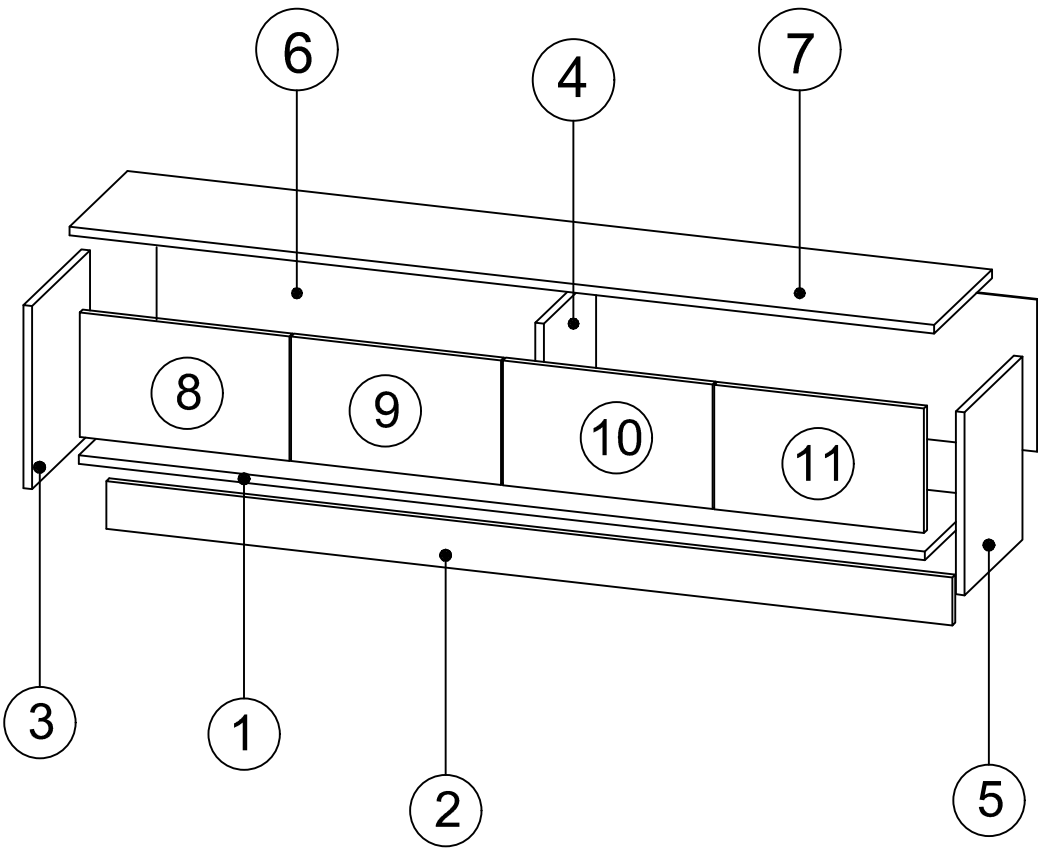

## MATERIALS

 X 17 A MINIFIX GB	 X 17 B MINIFIX BODY	 X 17 C MIN.STOPPER	 X 14 D DOWEL	 X 14 E CABINET SCREW	 X 6 F PLUG
 X 38 G 3.5 x 18 SCREW	 X 2 L 5x80 SCREW	 X 4 O HANDLE SCREW	 X 1 P ALLEN KEY	 X 4 R HANDLE	 X 4 T HINGE (Crank 7)
 X 4 U HINGE (Crank 16)	 X 4 AH SHELF BUTTON	 X 6 AJ PLASTIC JOINING	 X 2 AK WALL PLUG	 X 7 BR POLYGRID	

## DEC20039 TESSA

NO	NAME	PIECE	NO	İSİM	ADET
1	BOTTOM PART	1 PC	1	ALT TABLA	1 ADET
2	BOTTOM MIDDLE PART	1 PC	2	BAZA	1 ADET
3	LEFT PART	1 PC	3	SOL YAN	1 ADET
4	MIDDLE PART	1 PC	4	ORTA DİKME	1 ADET
5	RIGHT PART	1 PC	5	SAĞ YAN	1 ADET
6	BACK PART	1 PC	6	ARKALIK	1 ADET
7	TOP PART	1 PC	7	ÜST TABLA	1 ADET
8	COVER LEFT PART	1 PC	8	SOL KAPAK	1 ADET
9	COVER LEFT MIDDLE PART	1 PC	9	SOL ORTA KAPAK	1 ADET
10	COVER RIGHT MIDDLE PART	1 PC	10	SAĞ KAPAK	1 ADET
11	COVER RIGHT PART	1 PC	11	SAĞ ORTA KAPAK	1 ADET
12	SHELF / BOTTOM PART	1 PC	12	RAF / ALT TABLA	1 ADET
13	SHELF / BACK PART	1PC	13	RAF / ARKA TABLA	1 ADET
14	SHELF / FIXED PART	5 PCS	14	RAF / DİKMELER	5 ADET