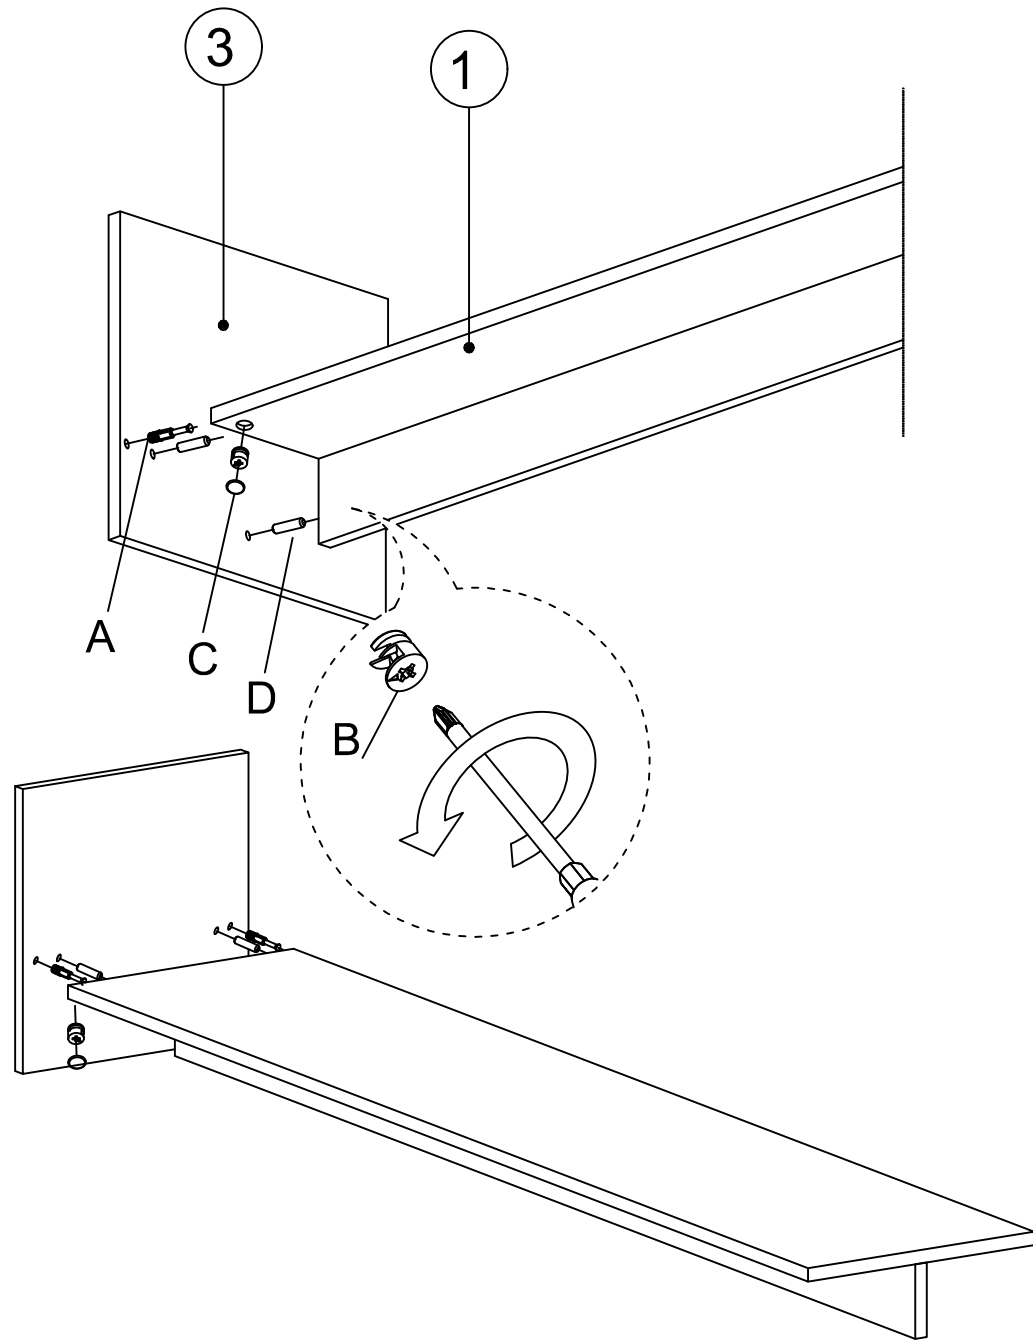

## MATERIALS

 X 17 A MINIFIX GB	 X 17 B MINIFIX BODY	 X 17 C MIN.STOPPER	 X 14 D DOWEL	 X 14 E CABINET SCREW	 X 6 F PLUG
 X 38 G 3.5 x 18 SCREW	 X 2 L 5x80 SCREW	 X 4 O HANDLE SCREW	 X 1 P ALLEN KEY	 X 4 R HANDLE	 X 4 T HINGE (Crank 7)
 X 4 U HINGE (Crank 16)	 X 4 AH SHELF BUTTON	 X 6 AJ PLASTIC JOINING	 X 2 AK WALL PLUG	 X 7 BR POLYGRID	

## DEC20039 TESSA

NO	NAME	PIECE	NO	İSİM	ADET
1	BOTTOM PART	1 PC	1	ALT TABLA	1 ADET
2	BOTTOM MIDDLE PART	1 PC	2	BAZA	1 ADET
3	LEFT PART	1 PC	3	SOL YAN	1 ADET
4	MIDDLE PART	1 PC	4	ORTA DİKME	1 ADET
5	RIGHT PART	1 PC	5	SAĞ YAN	1 ADET
6	BACK PART	1 PC	6	ARKALIK	1 ADET
7	TOP PART	1 PC	7	ÜST TABLA	1 ADET
8	COVER LEFT PART	1 PC	8	SOL KAPAK	1 ADET
9	COVER LEFT MIDDLE PART	1 PC	9	SOL ORTA KAPAK	1 ADET
10	COVER RIGHT MIDDLE PART	1 PC	10	SAĞ KAPAK	1 ADET
11	COVER RIGHT PART	1 PC	11	SAĞ ORTA KAPAK	1 ADET
12	SHELF / BOTTOM PART	1 PC	12	RAF / ALT TABLA	1 ADET
13	SHELF / BACK PART	1PC	13	RAF / ARKA TABLA	1 ADET
14	SHELF / FIXED PART	5 PCS	14	RAF / DİKMELER	5 ADET