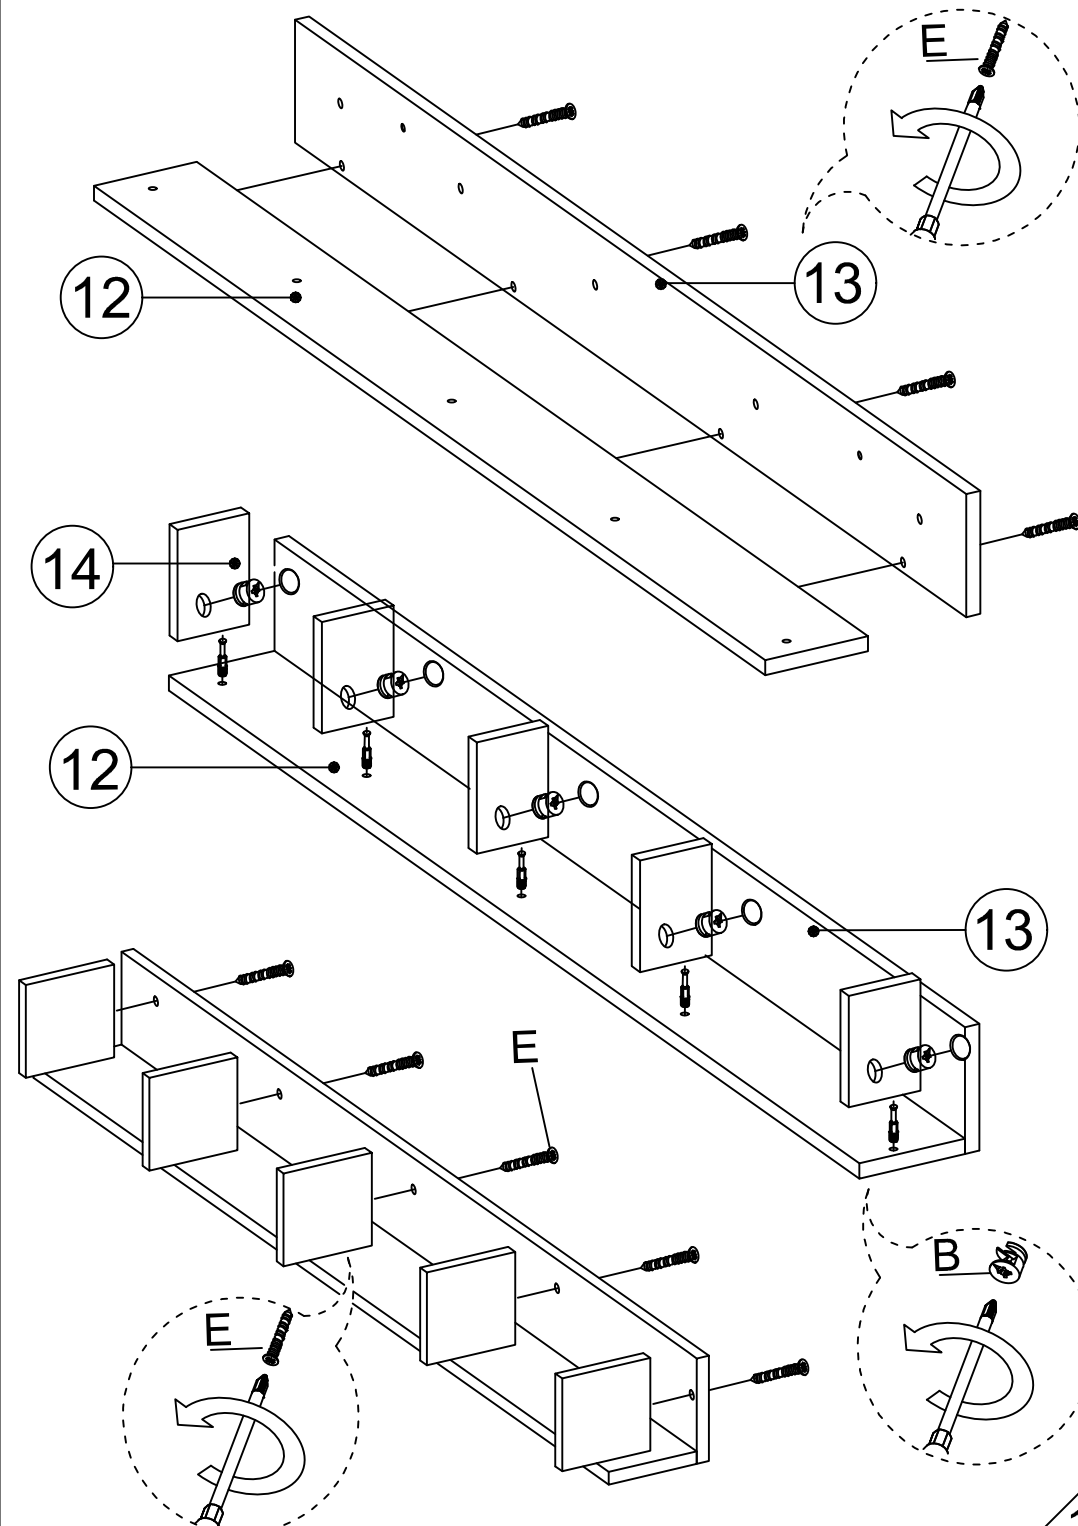

## MATERIALS

 X 17 A MINIFIX GB	 X 17 B MINIFIX BODY	 X 17 C MIN.STOPPER	 X 14 D DOWEL	 X 14 E CABINET SCREW	 X 6 F PLUG
 X 38 G 3.5 x 18 SCREW	 X 2 L 5x80 SCREW	 X 4 O HANDLE SCREW	 X 1 P ALLEN KEY	 X 4 R HANDLE	 X 4 T HINGE (Crank 7)
 X 4 U HINGE (Crank 16)	 X 4 AH SHELF BUTTON	 X 6 AJ PLASTIC JOINING	 X 2 AK WALL PLUG	 X 7 BR POLYGRID	

## DEC20039 TESSA

NO	NAME	PIECE	NO	İSİM	ADET
1	BOTTOM PART	1 PC	1	ALT TABLA	1 ADET
2	BOTTOM MIDDLE PART	1 PC	2	BAZA	1 ADET
3	LEFT PART	1 PC	3	SOL YAN	1 ADET
4	MIDDLE PART	1 PC	4	ORTA DİKME	1 ADET
5	RIGHT PART	1 PC	5	SAĞ YAN	1 ADET
6	BACK PART	1 PC	6	ARKALIK	1 ADET
7	TOP PART	1 PC	7	ÜST TABLA	1 ADET
8	COVER LEFT PART	1 PC	8	SOL KAPAK	1 ADET
9	COVER LEFT MIDDLE PART	1 PC	9	SOL ORTA KAPAK	1 ADET
10	COVER RIGHT MIDDLE PART	1 PC	10	SAĞ KAPAK	1 ADET
11	COVER RIGHT PART	1 PC	11	SAĞ ORTA KAPAK	1 ADET
12	SHELF / BOTTOM PART	1 PC	12	RAF / ALT TABLA	1 ADET
13	SHELF / BACK PART	1PC	13	RAF / ARKA TABLA	1 ADET
14	SHELF / FIXED PART	5 PCS	14	RAF / DİKMELER	5 ADET