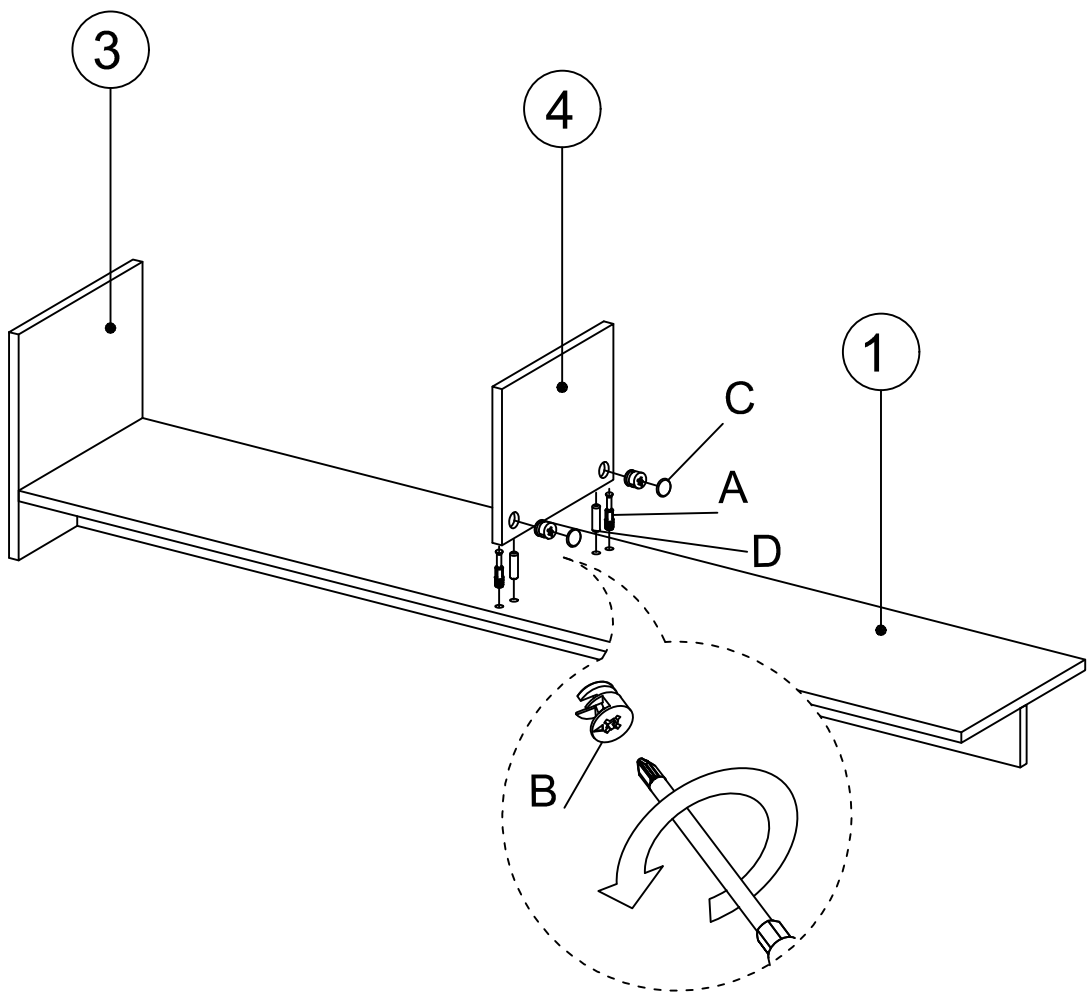

## MATERIALS

 X 17 A MINIFIX GB	 X 17 B MINIFIX BODY	 X 17 C MIN.STOPPER	 X 14 D DOWEL	 X 14 E CABINET SCREW	 X 6 F PLUG
 X 38 G 3.5 x 18 SCREW	 X 2 L 5x80 SCREW	 X 4 O HANDLE SCREW	 X 1 P ALLEN KEY	 X 4 R HANDLE	 X 4 T HINGE (Crank 7)
 X 4 U HINGE (Crank 16)	 X 4 AH SHELF BUTTON	 X 6 AJ PLASTIC JOINING	 X 2 AK WALL PLUG	 X 7 BR POLYGRID	

## DEC20039 TESSA

NO	NAME	PIECE	NO	İSİM	ADET
1	BOTTOM PART	1 PC	1	ALT TABLA	1 ADET
2	BOTTOM MIDDLE PART	1 PC	2	BAZA	1 ADET
3	LEFT PART	1 PC	3	SOL YAN	1 ADET
4	MIDDLE PART	1 PC	4	ORTA DİKME	1 ADET
5	RIGHT PART	1 PC	5	SAĞ YAN	1 ADET
6	BACK PART	1 PC	6	ARKALIK	1 ADET
7	TOP PART	1 PC	7	ÜST TABLA	1 ADET
8	COVER LEFT PART	1 PC	8	SOL KAPAK	1 ADET
9	COVER LEFT MIDDLE PART	1 PC	9	SOL ORTA KAPAK	1 ADET
10	COVER RIGHT MIDDLE PART	1 PC	10	SAĞ KAPAK	1 ADET
11	COVER RIGHT PART	1 PC	11	SAĞ ORTA KAPAK	1 ADET
12	SHELF / BOTTOM PART	1 PC	12	RAF / ALT TABLA	1 ADET
13	SHELF / BACK PART	1PC	13	RAF / ARKA TABLA	1 ADET
14	SHELF / FIXED PART	5 PCS	14	RAF / DİKMELER	5 ADET