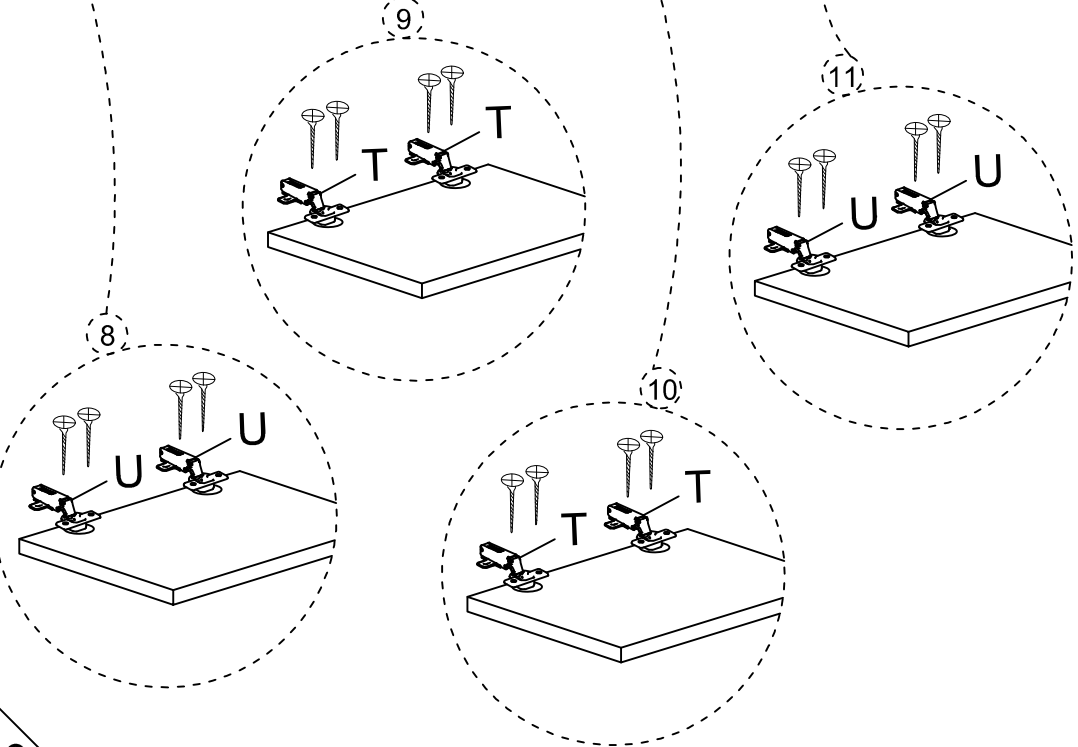

## MATERIALS

 X 17 A MINIFIX GB	 X 17 B MINIFIX BODY	 X 17 C MIN.STOPPER	 X 14 D DOWEL	 X 14 E CABINET SCREW	 X 6 F PLUG
 X 38 G 3.5 x 18 SCREW	 X 2 L 5x80 SCREW	 X 4 O HANDLE SCREW	 X 1 P ALLEN KEY	 X 4 R HANDLE	 X 4 T HINGE (Crank 7)
 X 4 U HINGE (Crank 16)	 X 4 AH SHELF BUTTON	 X 6 AJ PLASTIC JOINING	 X 2 AK WALL PLUG	 X 7 BR POLYGRID	

## DEC20039 TESSA

NO	NAME	PIECE	NO	İSİM	ADET
1	BOTTOM PART	1 PC	1	ALT TABLA	1 ADET
2	BOTTOM MIDDLE PART	1 PC	2	BAZA	1 ADET
3	LEFT PART	1 PC	3	SOL YAN	1 ADET
4	MIDDLE PART	1 PC	4	ORTA DİKME	1 ADET
5	RIGHT PART	1 PC	5	SAĞ YAN	1 ADET
6	BACK PART	1 PC	6	ARKALIK	1 ADET
7	TOP PART	1 PC	7	ÜST TABLA	1 ADET
8	COVER LEFT PART	1 PC	8	SOL KAPAK	1 ADET
9	COVER LEFT MIDDLE PART	1 PC	9	SOL ORTA KAPAK	1 ADET
10	COVER RIGHT MIDDLE PART	1 PC	10	SAĞ KAPAK	1 ADET
11	COVER RIGHT PART	1 PC	11	SAĞ ORTA KAPAK	1 ADET
12	SHELF / BOTTOM PART	1 PC	12	RAF / ALT TABLA	1 ADET
13	SHELF / BACK PART	1PC	13	RAF / ARKA TABLA	1 ADET
14	SHELF / FIXED PART	5 PCS	14	RAF / DİKMELER	5 ADET