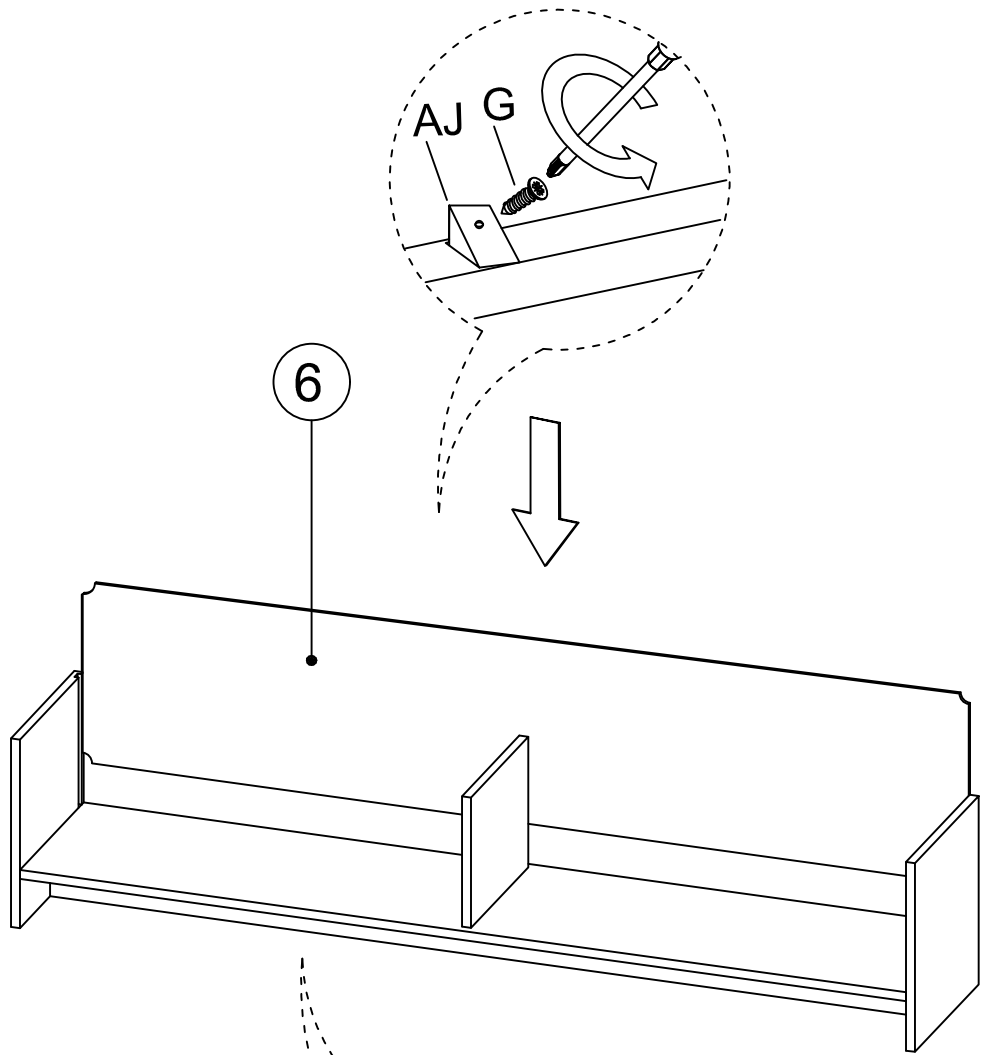

## MATERIALS

 X 17 A MINIFIX GB	 X 17 B MINIFIX BODY	 X 17 C MIN.STOPPER	 X 14 D DOWEL	 X 14 E CABINET SCREW	 X 6 F PLUG
 X 38 G 3.5 x 18 SCREW	 X 2 L 5x80 SCREW	 X 4 O HANDLE SCREW	 X 1 P ALLEN KEY	 X 4 R HANDLE	 X 4 T HINGE (Crank 7)
 X 4 U HINGE (Crank 16)	 X 4 AH SHELF BUTTON	 X 6 AJ PLASTIC JOINING	 X 2 AK WALL PLUG	 X 7 BR POLYGRID	

## DEC20039 TESSA

NO	NAME	PIECE	NO	İSİM	ADET
1	BOTTOM PART	1 PC	1	ALT TABLA	1 ADET
2	BOTTOM MIDDLE PART	1 PC	2	BAZA	1 ADET
3	LEFT PART	1 PC	3	SOL YAN	1 ADET
4	MIDDLE PART	1 PC	4	ORTA DİKME	1 ADET
5	RIGHT PART	1 PC	5	SAĞ YAN	1 ADET
6	BACK PART	1 PC	6	ARKALIK	1 ADET
7	TOP PART	1 PC	7	ÜST TABLA	1 ADET
8	COVER LEFT PART	1 PC	8	SOL KAPAK	1 ADET
9	COVER LEFT MIDDLE PART	1 PC	9	SOL ORTA KAPAK	1 ADET
10	COVER RIGHT MIDDLE PART	1 PC	10	SAĞ KAPAK	1 ADET
11	COVER RIGHT PART	1 PC	11	SAĞ ORTA KAPAK	1 ADET
12	SHELF / BOTTOM PART	1 PC	12	RAF / ALT TABLA	1 ADET
13	SHELF / BACK PART	1PC	13	RAF / ARKA TABLA	1 ADET
14	SHELF / FIXED PART	5 PCS	14	RAF / DİKMELER	5 ADET