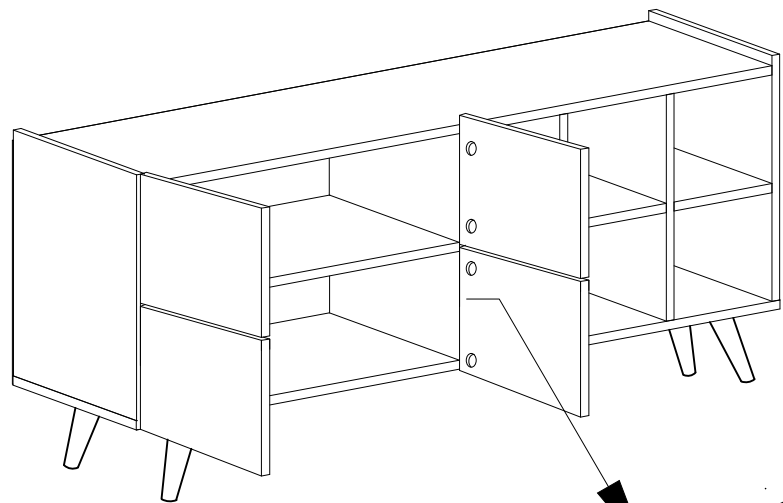

MATERIALS

 x24	 x24	 x24	 x24	 x12
B	A	C	D	AH
MINIFIX BODY	MINIFIX GIB	MIN.STOPPER	DOWEL	SHELF BUTTON
 x 12	 x8	 x36	 x4	 x4
EV	S	I	BN	AJ
4x35 SCREW	HINGE (CRANK 0)	3,5x18 SCREW	250 mm PVC LEG	PLASTIC JOINING

NO	DEC0001 SIRIUS	PIECE
1	BOTTOM PART	1 PC
2	LEFT PART	1 PC
3	SHELF PART	1 PC
4	MIDDLE PART	1 PC
5	MIDDLE PARTS	2 PCS
6	RIGHT PART	1 PC
7	TOP PART	1 PC
8	SHELF PARTS	2 PCS
9	BACK PART	1 PC
10	COVER PARTS	4 PCS