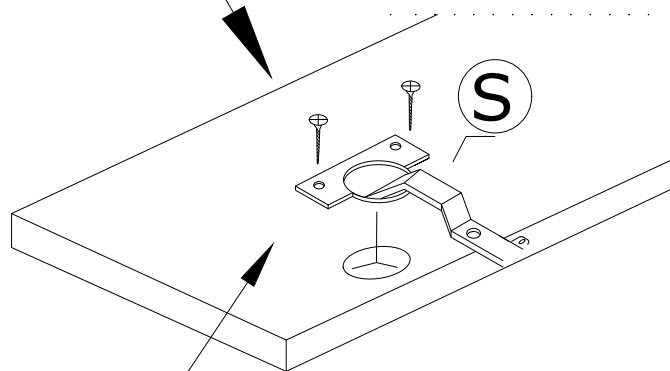

MATERIALS

 x24	 x24	 x24	 x24	 x12
B	A	C	D	AH
MINIFIX BODY	MINIFIX GIB	MIN.STOPPER	DOWEL	SHELF BUTTON
 x 12	 x8	 x36	 x4	 x4
EV	S	I	BN	AJ
4x35 SCREW	HINGE (CRANK 0)	3,5x18 SCREW	250 mm PVC LEG	PLASTIC JOINING

NO	DEC0001 SIRIUS	PIECE
1	BOTTOM PART	1 PC
2	LEFT PART	1 PC
3	SHELF PART	1 PC
4	MIDDLE PART	1 PC
5	MIDDLE PARTS	2 PCS
6	RIGHT PART	1 PC
7	TOP PART	1 PC
8	SHELF PARTS	2 PCS
9	BACK PART	1 PC
10	COVER PARTS	4 PCS