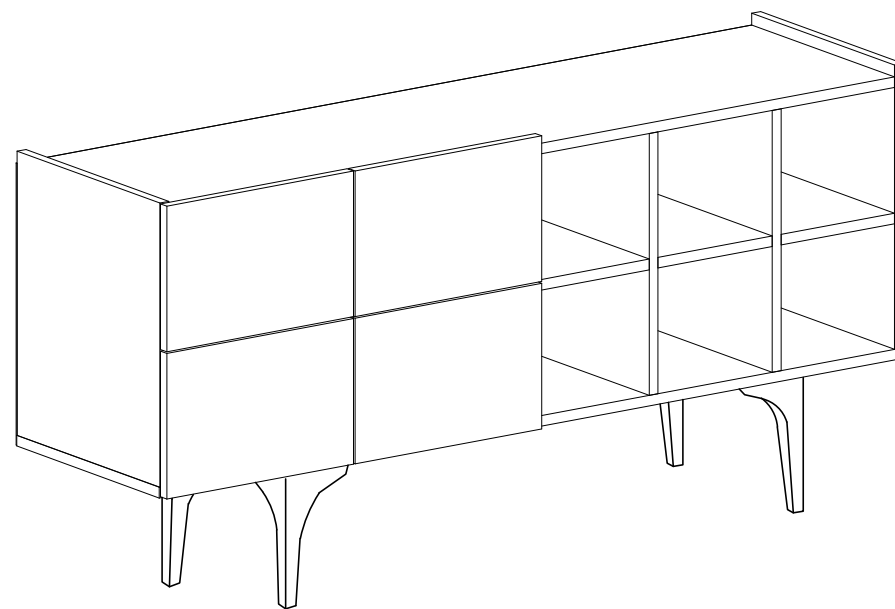

MATERIALS

 x24	 x24	 x24	 x24	 x12
B	A	C	D	AH
MINIFIX BODY	MINIFIX GIB	MIN.STOPPER	DOWEL	SHELF BUTTON
 x 12	 x8	 x36	 x4	 x4
EV	S	I	BN	AJ
4x35 SCREW	HINGE (CRANK 0)	3,5x18 SCREW	250 mm PVC LEG	PLASTIC JOINING

NO	DEC0001 SIRIUS	PIECE
1	BOTTOM PART	1 PC
2	LEFT PART	1 PC
3	SHELF PART	1 PC
4	MIDDLE PART	1 PC
5	MIDDLE PARTS	2 PCS
6	RIGHT PART	1 PC
7	TOP PART	1 PC
8	SHELF PARTS	2 PCS
9	BACK PART	1 PC
10	COVER PARTS	4 PCS

DEC0001 SIRIUS

DECORMET