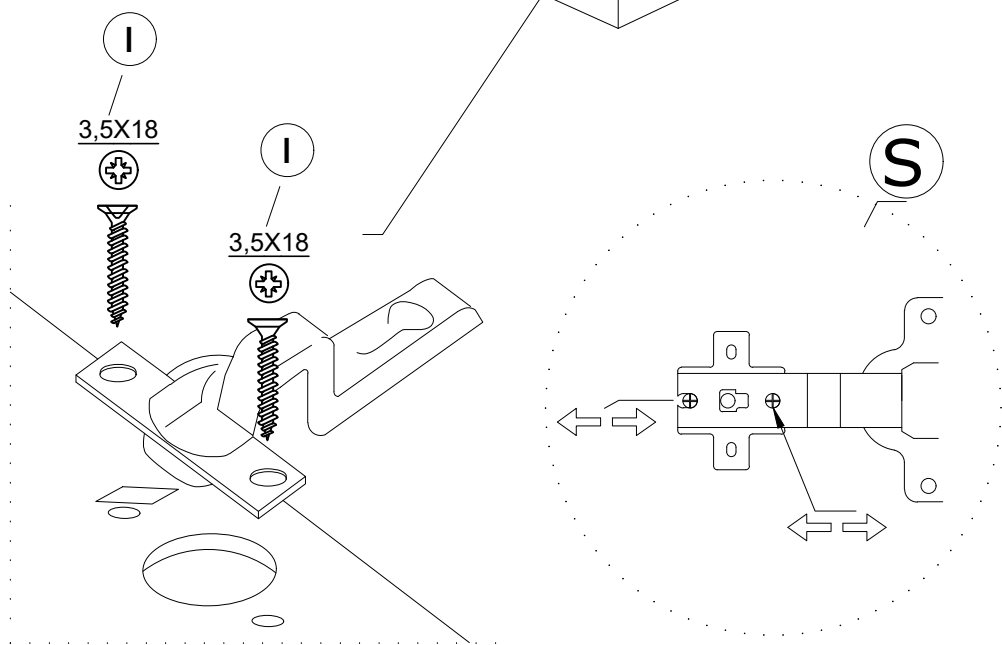

MATERIALS

 x24	 x24	 x24	 x24	 x12
B	A	C	D	AH
MINIFIX BODY	MINIFIX GIB	MIN.STOPPER	DOWEL	SHELF BUTTON
 x 12	 x8	 x36	 x4	 x4
EV	S	I	BN	AJ
4x35 SCREW	HINGE (CRANK 0)	3,5x18 SCREW	250 mm PVC LEG	PLASTIC JOINING

NO	DEC0001 SIRIUS	PIECE
1	BOTTOM PART	1 PC
2	LEFT PART	1 PC
3	SHELF PART	1 PC
4	MIDDLE PART	1 PC
5	MIDDLE PARTS	2 PCS
6	RIGHT PART	1 PC
7	TOP PART	1 PC
8	SHELF PARTS	2 PCS
9	BACK PART	1 PC
10	COVER PARTS	4 PCS