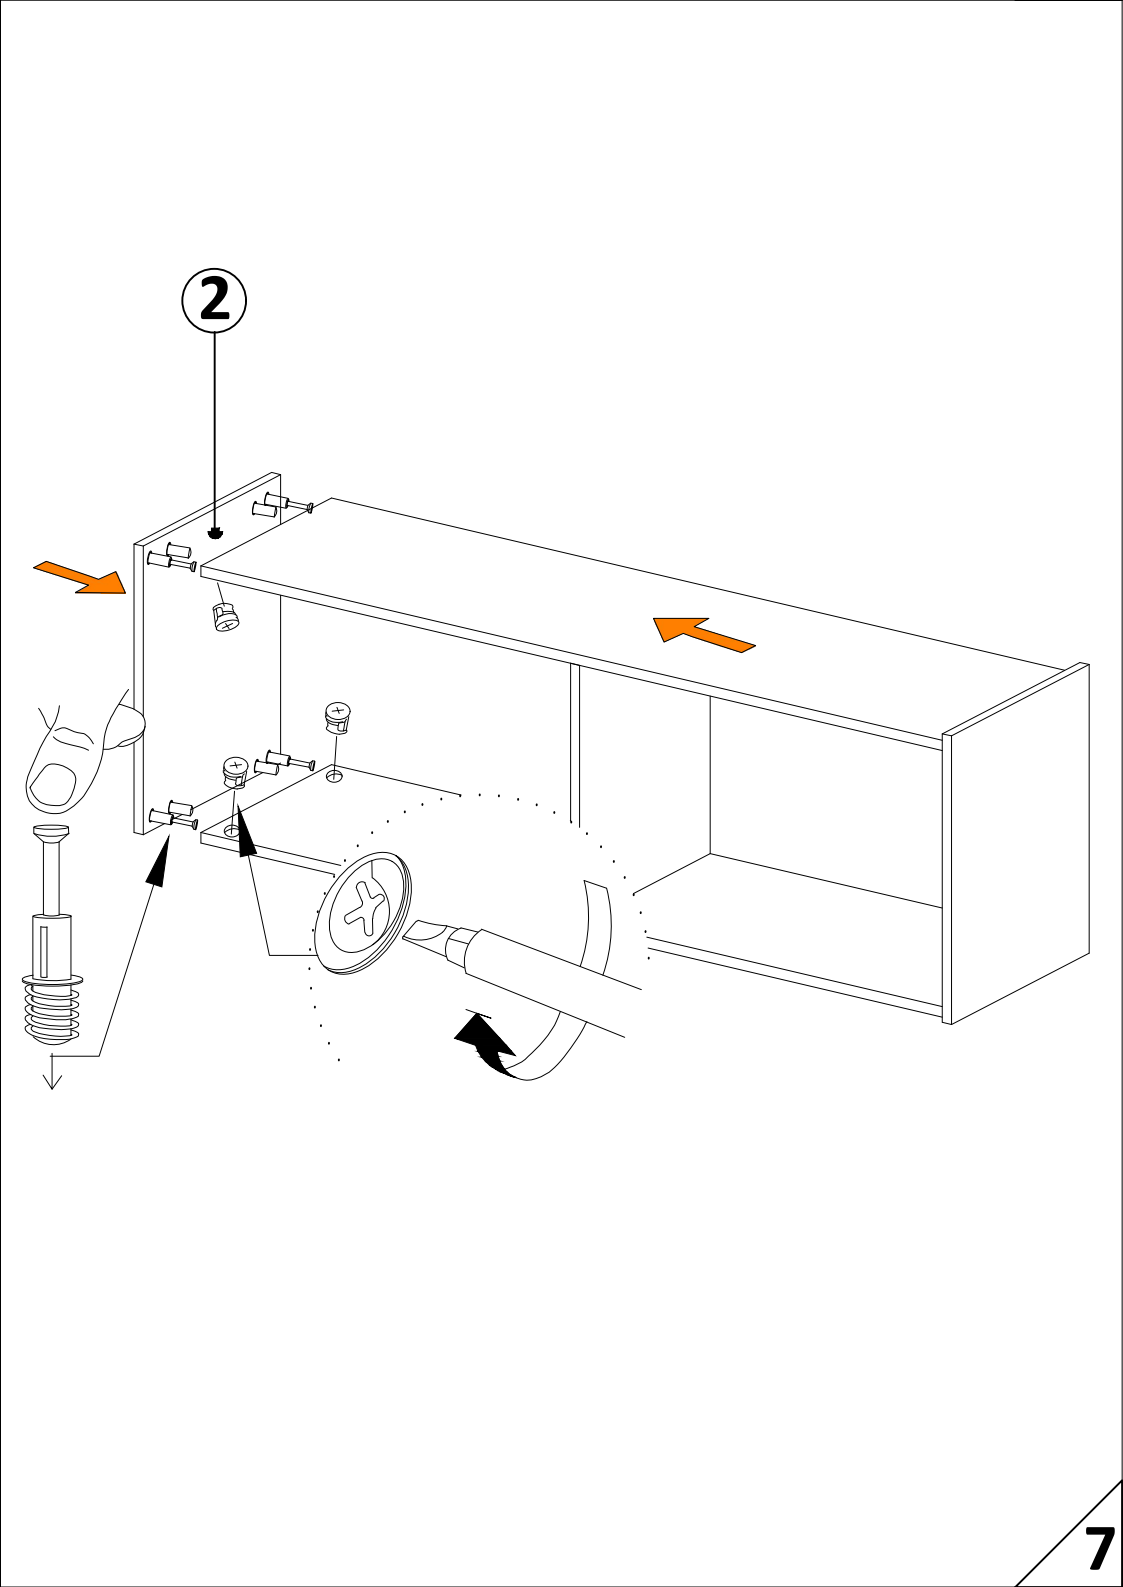

4

7

MATERIALS

 x12	 x12	 x12	 x12	 x4	 x4
B	A	C	D	AJ	T
MINIFIX BODY	MINIFIX GIB	MIN.STOPPER	DOWEL	PLASTIC JOINING	HINGE (CRANK 7)
 x12	 x4	 x36	 x4	 x8	
EV	U	I	BN	AH	
4x35 SCREW	HINGE (CRANK 16)	3,5x18 SCREW	250 mm PVC LEG	SHELF BUTTON	

NO	DEC0007 VEGA	PIECE
1	BOTTOM PART	1 PC
2	LEFT PART	1 PC
3	MIDDLE PART	2 PCS
4	TOP PART	1 PC
5	RIGHT PART	1 PC
6	SHELF PARTS	2 PCS
7	BACK PART	1 PC
8	COVER PARTS	4 PCS

DEC0007 VEGA

DECORMET