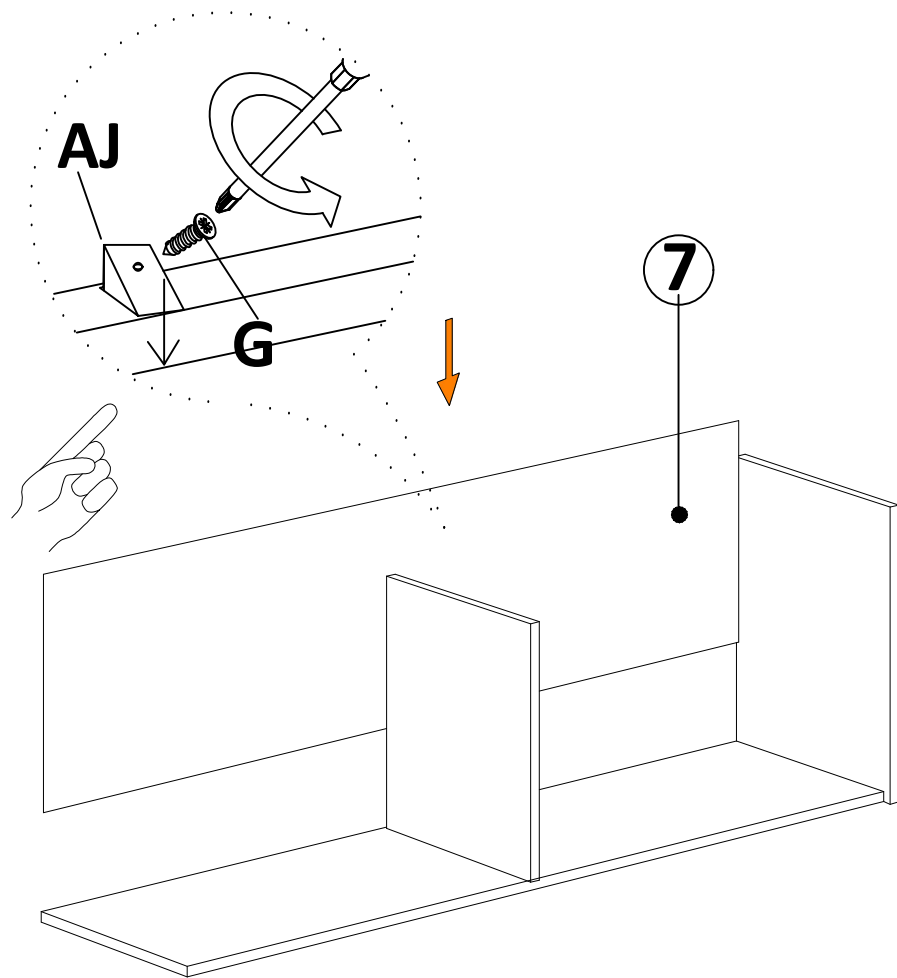

4

7

MATERIALS

 x12	 x12	 x12	 x12	 x4	 x4
B	A	C	D	AJ	T
MINIFIX BODY	MINIFIX GIB	MIN.STOPPER	DOWEL	PLASTIC JOINING	HINGE (CRANK 7)
 x12	 x4	 x36	 x4	 x8	
EV	U	I	BN	AH	
4x35 SCREW	HINGE (CRANK 16)	3,5x18 SCREW	250 mm PVC LEG	SHELF BUTTON	

NO	DEC0007 VEGA	PIECE
1	BOTTOM PART	1 PC
2	LEFT PART	1 PC
3	MIDDLE PART	2 PCS
4	TOP PART	1 PC
5	RIGHT PART	1 PC
6	SHELF PARTS	2 PCS
7	BACK PART	1 PC
8	COVER PARTS	4 PCS

DEC0007 VEGA

DECORMET