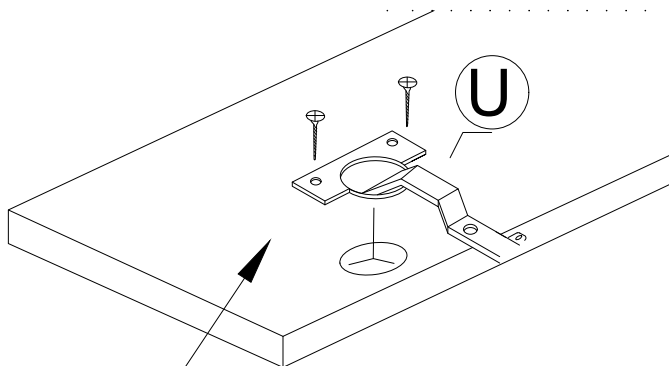

4

7

MATERIALS

 x12	 x12	 x12	 x12	 x4	 x4
B	A	C	D	AJ	T
MINIFIX BODY	MINIFIX GIB	MIN.STOPPER	DOWEL	PLASTIC JOINING	HINGE (CRANK 7)
 x12	 x4	 x36	 x4	 x8	
EV	U	I	BN	AH	
4x35 SCREW	HINGE (CRANK 16)	3,5x18 SCREW	250 mm PVC LEG	SHELF BUTTON	

NO	DEC0007 VEGA	PIECE
1	BOTTOM PART	1 PC
2	LEFT PART	1 PC
3	MIDDLE PART	2 PCS
4	TOP PART	1 PC
5	RIGHT PART	1 PC
6	SHELF PARTS	2 PCS
7	BACK PART	1 PC
8	COVER PARTS	4 PCS

DEC0007 VEGA

DECORMET