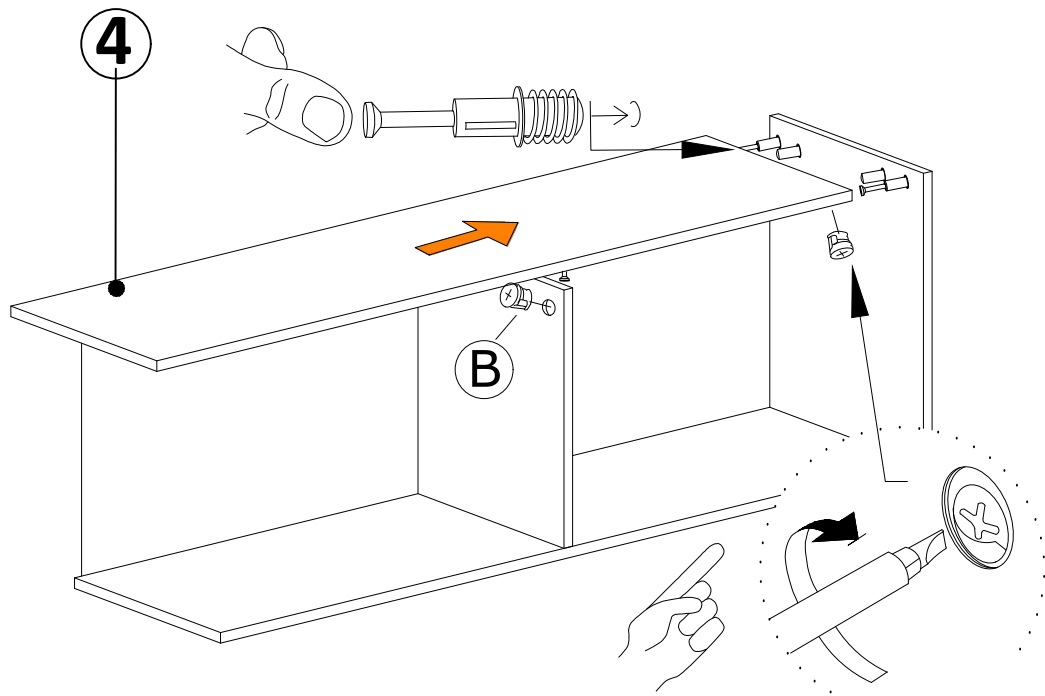

4

7

MATERIALS

 x12	 x12	 x12	 x12	 x4	 x4
B	A	C	D	AJ	T
MINIFIX BODY	MINIFIX GIB	MIN.STOPPER	DOWEL	PLASTIC JOINING	HINGE (CRANK 7)
 x12	 x4	 x36	 x4	 x8	
EV	U	I	BN	AH	
4x35 SCREW	HINGE (CRANK 16)	3,5x18 SCREW	250 mm PVC LEG	SHELF BUTTON	

NO	DEC0007 VEGA	PIECE
1	BOTTOM PART	1 PC
2	LEFT PART	1 PC
3	MIDDLE PART	2 PCS
4	TOP PART	1 PC
5	RIGHT PART	1 PC
6	SHELF PARTS	2 PCS
7	BACK PART	1 PC
8	COVER PARTS	4 PCS

DEC0007 VEGA

DECORMET