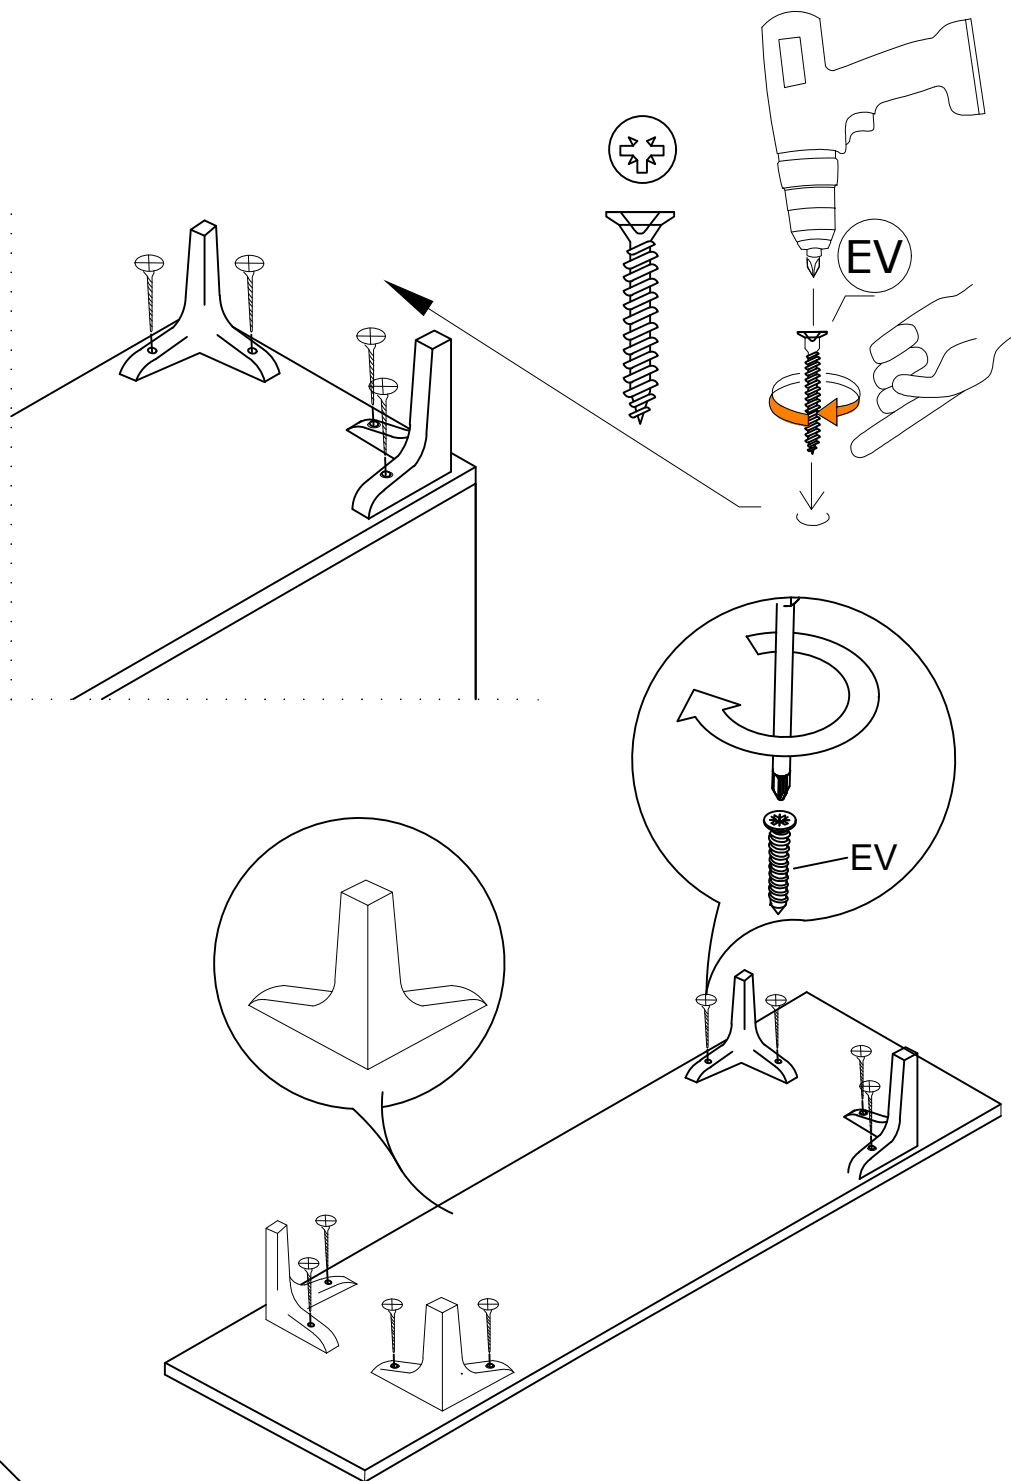

4

7

MATERIALS

 x12	 x12	 x12	 x12	 x4	 x4
B	A	C	D	AJ	T
MINIFIX BODY	MINIFIX GIB	MIN.STOPPER	DOWEL	PLASTIC JOINING	HINGE (CRANK 7)
 x12	 x4	 x36	 x4	 x8	
EV	U	I	BN	AH	
4x35 SCREW	HINGE (CRANK 16)	3,5x18 SCREW	250 mm PVC LEG	SHELF BUTTON	

NO	DEC0007 VEGA	PIECE
1	BOTTOM PART	1 PC
2	LEFT PART	1 PC
3	MIDDLE PART	2 PCS
4	TOP PART	1 PC
5	RIGHT PART	1 PC
6	SHELF PARTS	2 PCS
7	BACK PART	1 PC
8	COVER PARTS	4 PCS

DEC0007 VEGA

DECORMET