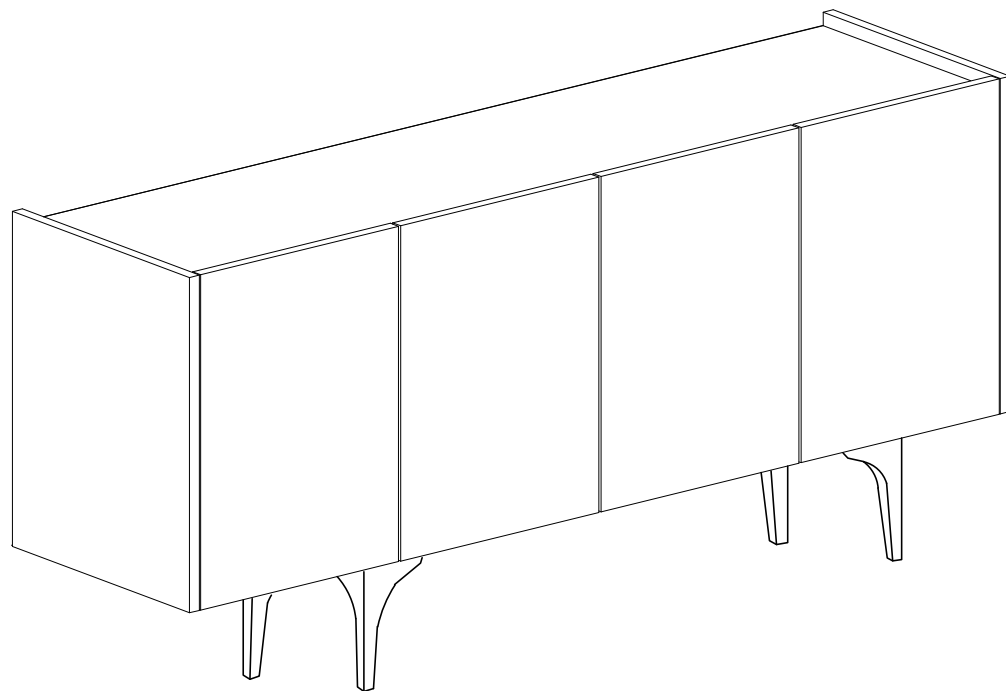

4

7

MATERIALS

 x12	 x12	 x12	 x12	 x4	 x4
B	A	C	D	AJ	T
MINIFIX BODY	MINIFIX GIB	MIN.STOPPER	DOWEL	PLASTIC JOINING	HINGE (CRANK 7)
 x12	 x4	 x36	 x4	 x8	
EV	U	I	BN	AH	
4x35 SCREW	HINGE (CRANK 16)	3,5x18 SCREW	250 mm PVC LEG	SHELF BUTTON	

NO	DEC0007 VEGA	PIECE
1	BOTTOM PART	1 PC
2	LEFT PART	1 PC
3	MIDDLE PART	2 PCS
4	TOP PART	1 PC
5	RIGHT PART	1 PC
6	SHELF PARTS	2 PCS
7	BACK PART	1 PC
8	COVER PARTS	4 PCS

DEC0007 VEGA

DECORMET