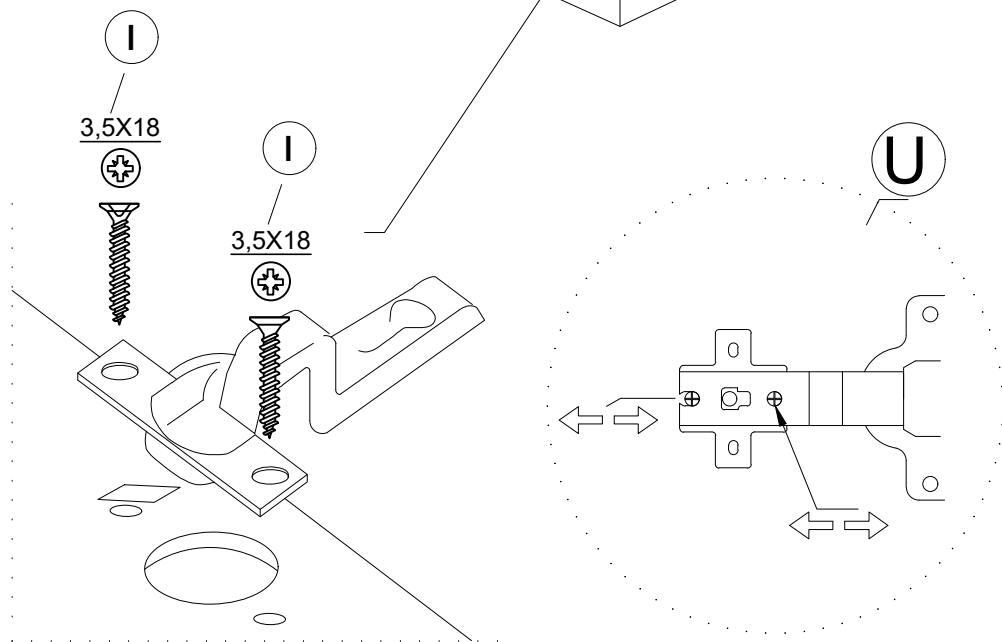

4

7

MATERIALS

 x12	 x12	 x12	 x12	 x4	 x4
B	A	C	D	AJ	T
MINIFIX BODY	MINIFIX GIB	MIN.STOPPER	DOWEL	PLASTIC JOINING	HINGE (CRANK 7)
 x12	 x4	 x36	 x4	 x8	
EV	U	I	BN	AH	
4x35 SCREW	HINGE (CRANK 16)	3,5x18 SCREW	250 mm PVC LEG	SHELF BUTTON	

NO	DEC0007 VEGA	PIECE
1	BOTTOM PART	1 PC
2	LEFT PART	1 PC
3	MIDDLE PART	2 PCS
4	TOP PART	1 PC
5	RIGHT PART	1 PC
6	SHELF PARTS	2 PCS
7	BACK PART	1 PC
8	COVER PARTS	4 PCS

DEC0007 VEGA

DECORMET