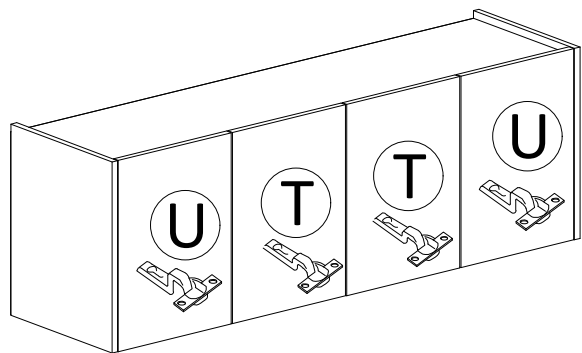

4

7

MATERIALS

 x12	 x12	 x12	 x12	 x4	 x4
B	A	C	D	AJ	T
MINIFIX BODY	MINIFIX GIB	MIN.STOPPER	DOWEL	PLASTIC JOINING	HINGE (CRANK 7)
 x12	 x4	 x36	 x4	 x8	
EV	U	I	BN	AH	
4x35 SCREW	HINGE (CRANK 16)	3,5x18 SCREW	250 mm PVC LEG	SHELF BUTTON	

NO	DEC0007 VEGA	PIECE
1	BOTTOM PART	1 PC
2	LEFT PART	1 PC
3	MIDDLE PART	2 PCS
4	TOP PART	1 PC
5	RIGHT PART	1 PC
6	SHELF PARTS	2 PCS
7	BACK PART	1 PC
8	COVER PARTS	4 PCS

DEC0007 VEGA

DECORMET