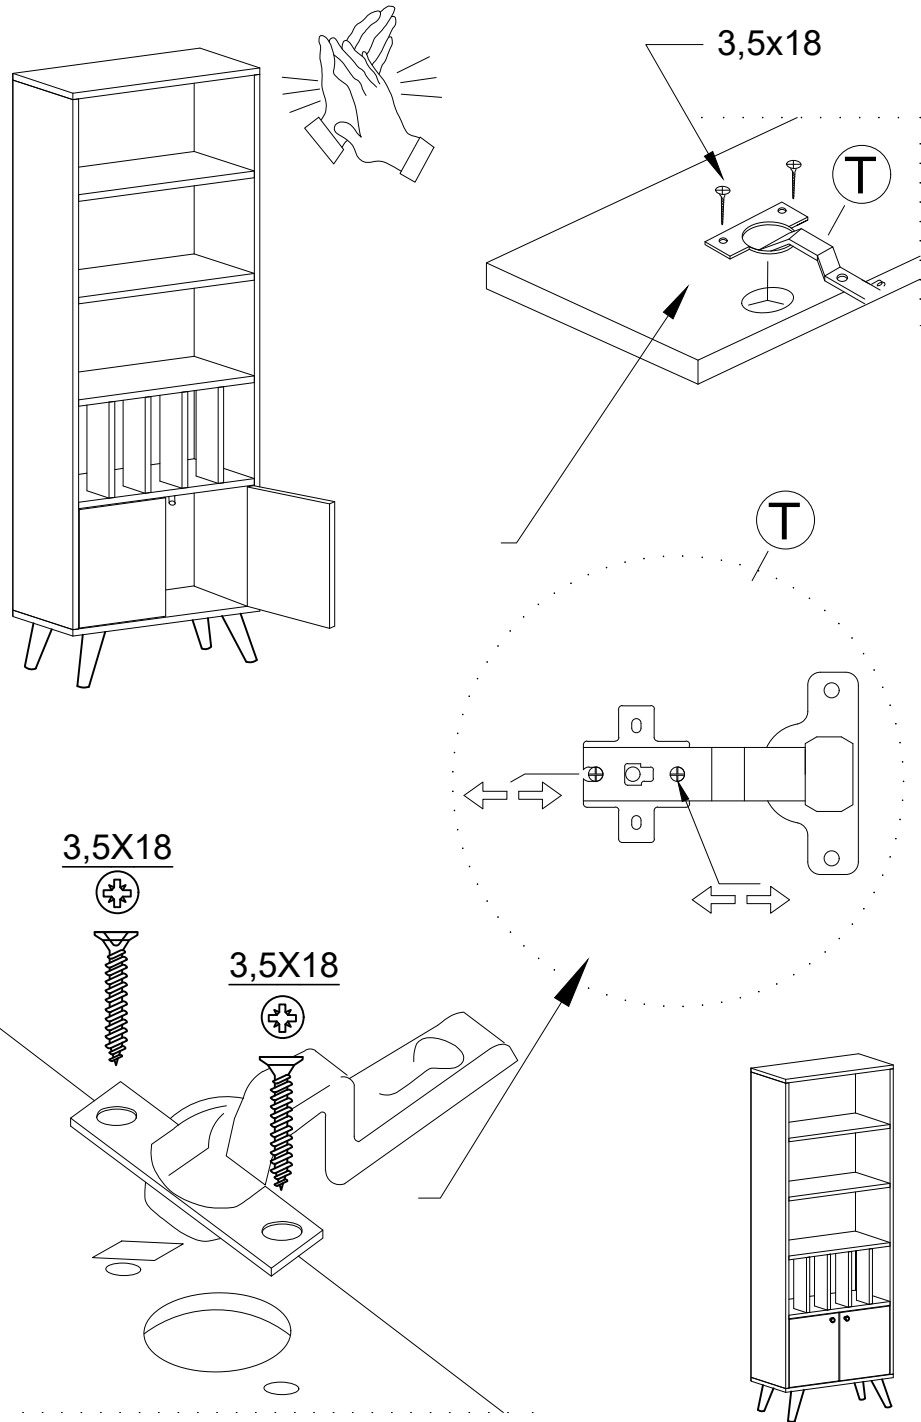

DEC0024 SPICA

SERAMOOD