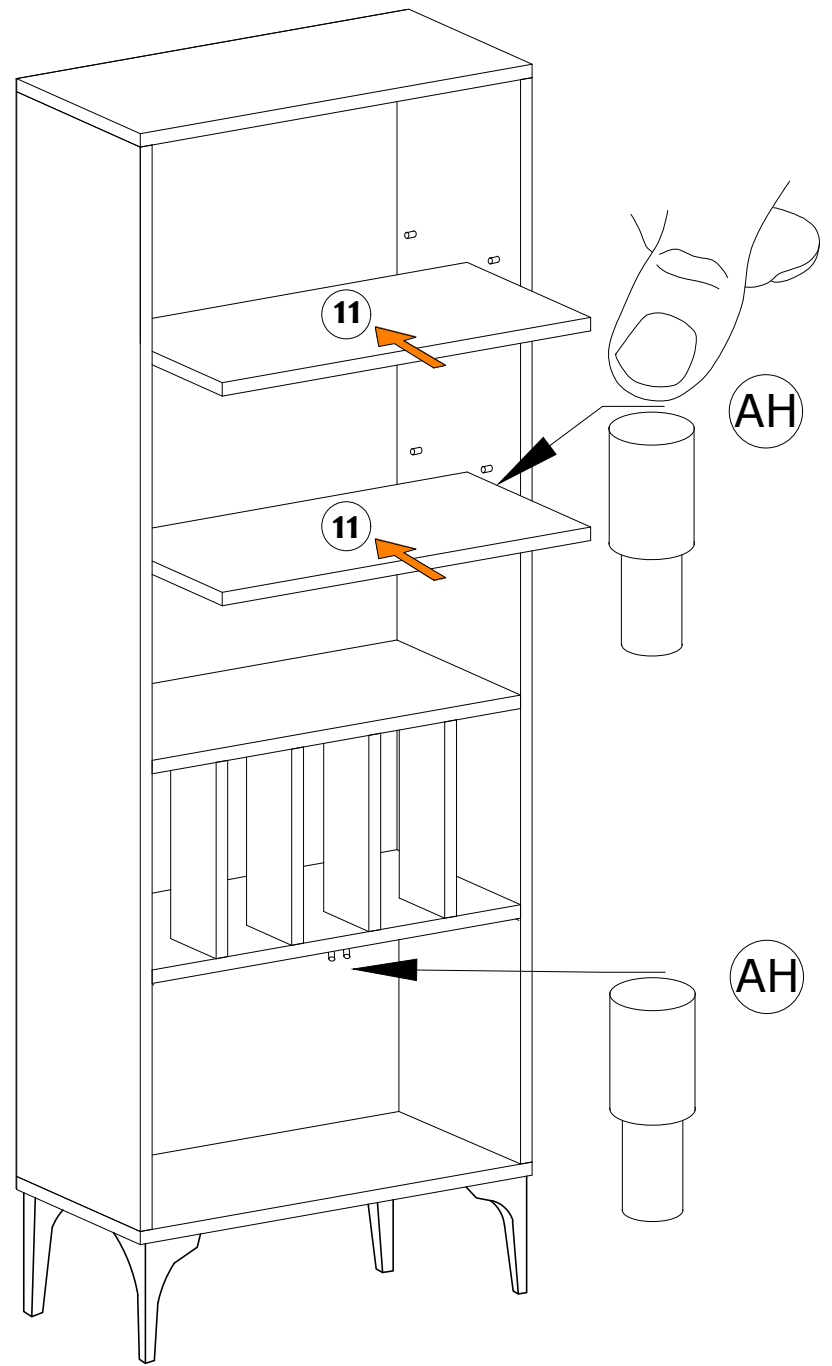

DEC0024 SPICA