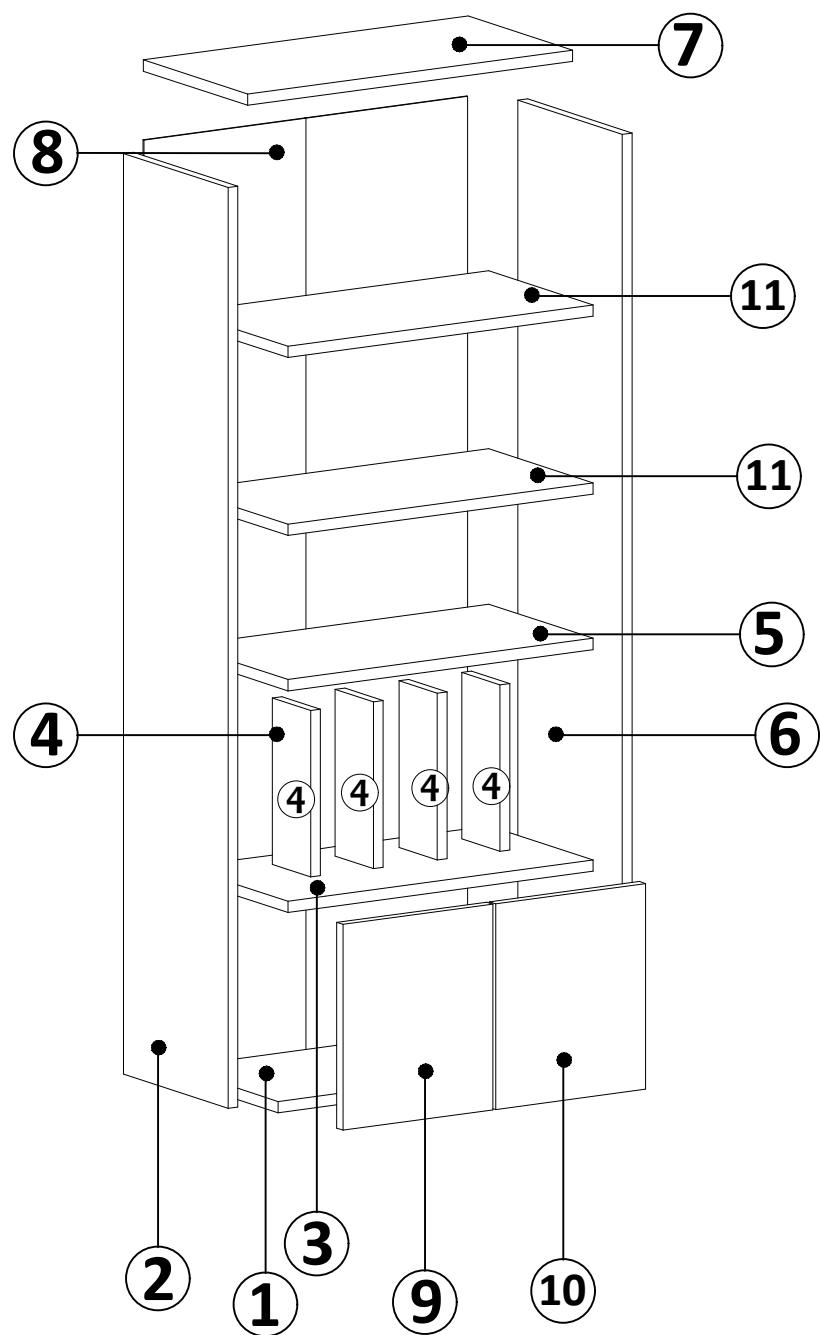

DEC0024 SPICA