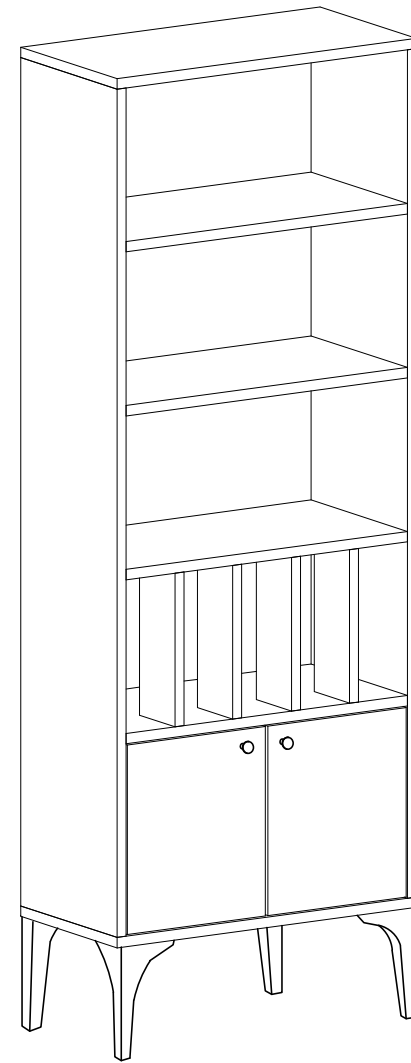

DEC0032 POLLUX

SERAMOOD