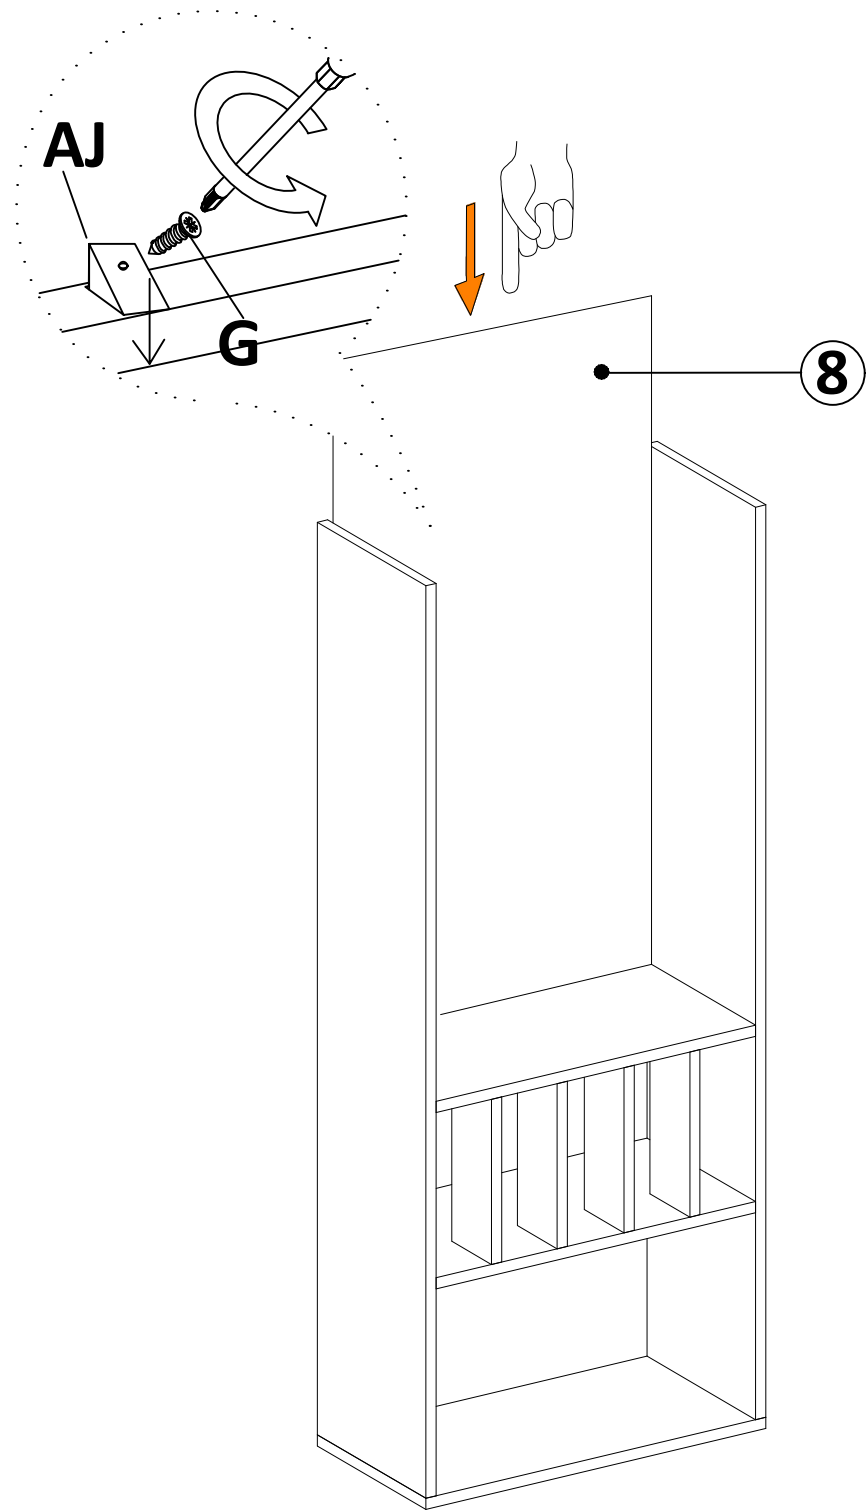

DEC0032 POLLUX

4

9

MATERIALS

 x24	 x24	 x24	 x32	 x10	 x4
B	A	C	D	AH	AJ
MINIFIX BODY	MINIFIX GIB	MIN.STOPPER	DOWEL	SHELF BUTTON	PLASTIC JOINING
 x2	 x2	 x 8	 x4	 x20	 x4
O	R	EV	U	I	BN
HANDLE SCREW	HANDLE	4x35 SCREW	HINGE (CRANK 16)	3,5x18 SCREW	250 mm PVC LEG

NO	DEC0032 POLLUX	PIECE
1	BOTTOM PART	1 PC
2	LEFT PART	1 PC
3	FIXED SHELF	1 PC
4	MIDDLE PART	4 PCS
5	FIXED SHELF	1 PC
6	RIGHT PART	1 PC
7	TOP PART	1 PC
8	BACK PART	2 PCS
9	COVER LEFT SIDE PART	1 PC
10	COVER RIGHT SIDE PART	1 PC
11	FIXED SHELF	2 PC