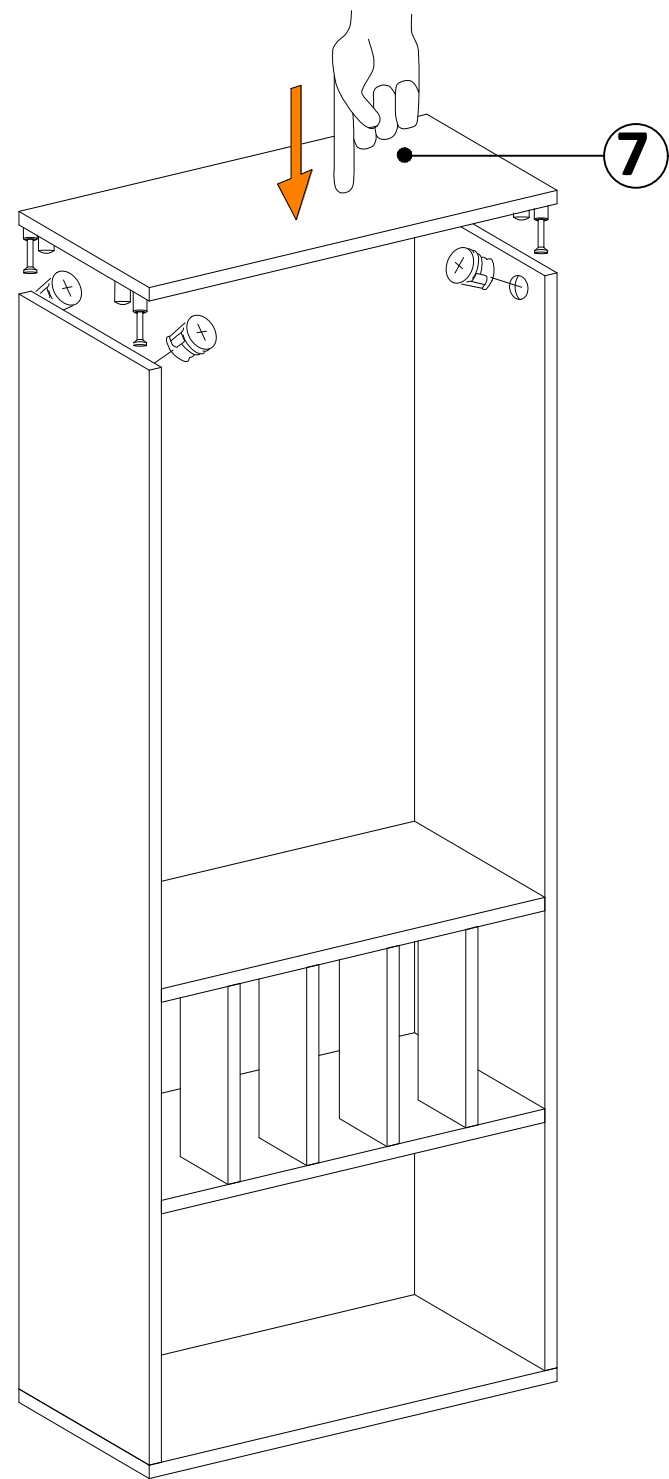

DEC0032 POLLUX

4

9

MATERIALS

 x24	 x24	 x24	 x32	 x10	 x4
B	A	C	D	AH	AJ
MINIFIX BODY	MINIFIX GIB	MIN.STOPPER	DOWEL	SHELF BUTTON	PLASTIC JOINING
 x2	 x2	 x 8	 x4	 x20	 x4
O	R	EV	U	I	BN
HANDLE SCREW	HANDLE	4x35 SCREW	HINGE (CRANK 16)	3,5x18 SCREW	250 mm PVC LEG

NO	DEC0032 POLLUX	PIECE
1	BOTTOM PART	1 PC
2	LEFT PART	1 PC
3	FIXED SHELF	1 PC
4	MIDDLE PART	4 PCS
5	FIXED SHELF	1 PC
6	RIGHT PART	1 PC
7	TOP PART	1 PC
8	BACK PART	2 PCS
9	COVER LEFT SIDE PART	1 PC
10	COVER RIGHT SIDE PART	1 PC
11	FIXED SHELF	2 PC