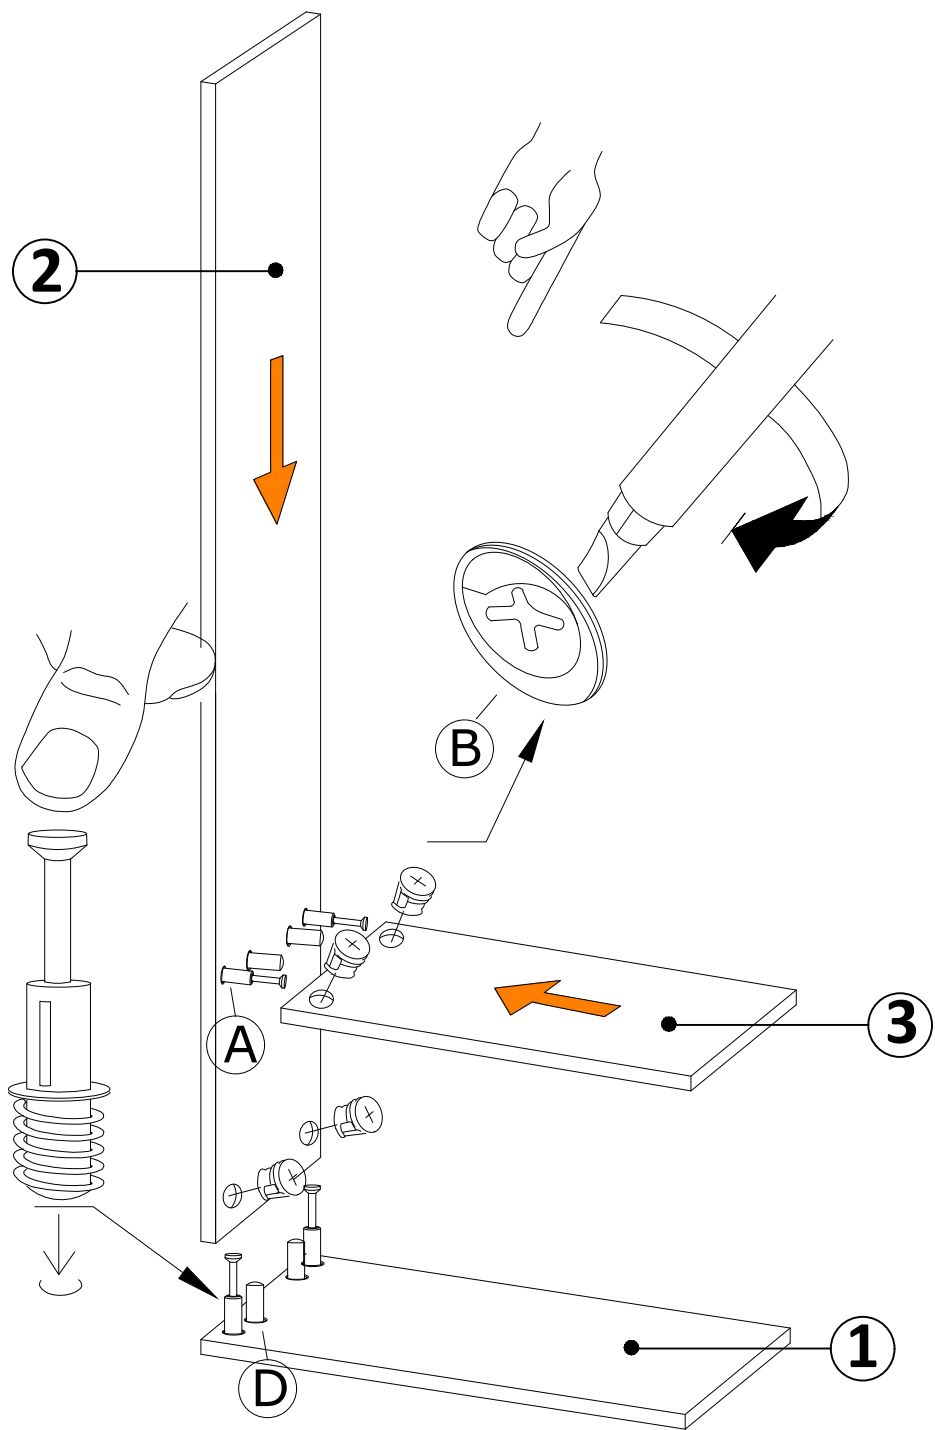

DEC0032 POLLUX

4

9

MATERIALS

 x24	 x24	 x24	 x32	 x10	 x4
B	A	C	D	AH	AJ
MINIFIX BODY	MINIFIX GIB	MIN.STOPPER	DOWEL	SHELF BUTTON	PLASTIC JOINING
 x2	 x2	 x 8	 x4	 x20	 x4
O	R	EV	U	I	BN
HANDLE SCREW	HANDLE	4x35 SCREW	HINGE (CRANK 16)	3,5x18 SCREW	250 mm PVC LEG

NO	DEC0032 POLLUX	PIECE
1	BOTTOM PART	1 PC
2	LEFT PART	1 PC
3	FIXED SHELF	1 PC
4	MIDDLE PART	4 PCS
5	FIXED SHELF	1 PC
6	RIGHT PART	1 PC
7	TOP PART	1 PC
8	BACK PART	2 PCS
9	COVER LEFT SIDE PART	1 PC
10	COVER RIGHT SIDE PART	1 PC
11	FIXED SHELF	2 PC

DEC0032 POLLUX

SERAMOOD