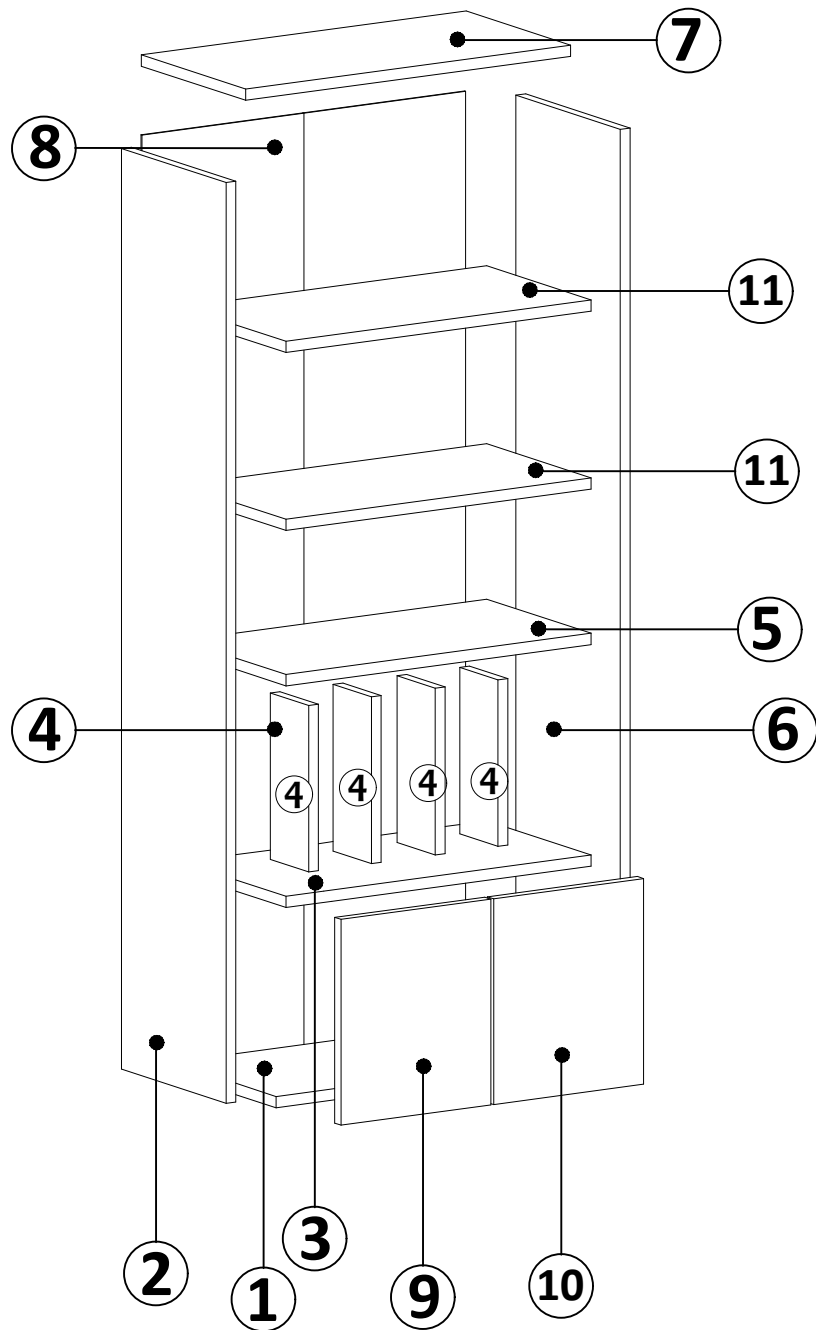

DEC0032 POLLUX

4

9

MATERIALS

 x24	 x24	 x24	 x32	 x10	 x4
B	A	C	D	AH	AJ
MINIFIX BODY	MINIFIX GIB	MIN.STOPPER	DOWEL	SHELF BUTTON	PLASTIC JOINING
 x2	 x2	 x 8	 x4	 x20	 x4
O	R	EV	U	I	BN
HANDLE SCREW	HANDLE	4x35 SCREW	HINGE (CRANK 16)	3,5x18 SCREW	250 mm PVC LEG

NO	DEC0032 POLLUX	PIECE
1	BOTTOM PART	1 PC
2	LEFT PART	1 PC
3	FIXED SHELF	1 PC
4	MIDDLE PART	4 PCS
5	FIXED SHELF	1 PC
6	RIGHT PART	1 PC
7	TOP PART	1 PC
8	BACK PART	2 PCS
9	COVER LEFT SIDE PART	1 PC
10	COVER RIGHT SIDE PART	1 PC
11	FIXED SHELF	2 PC