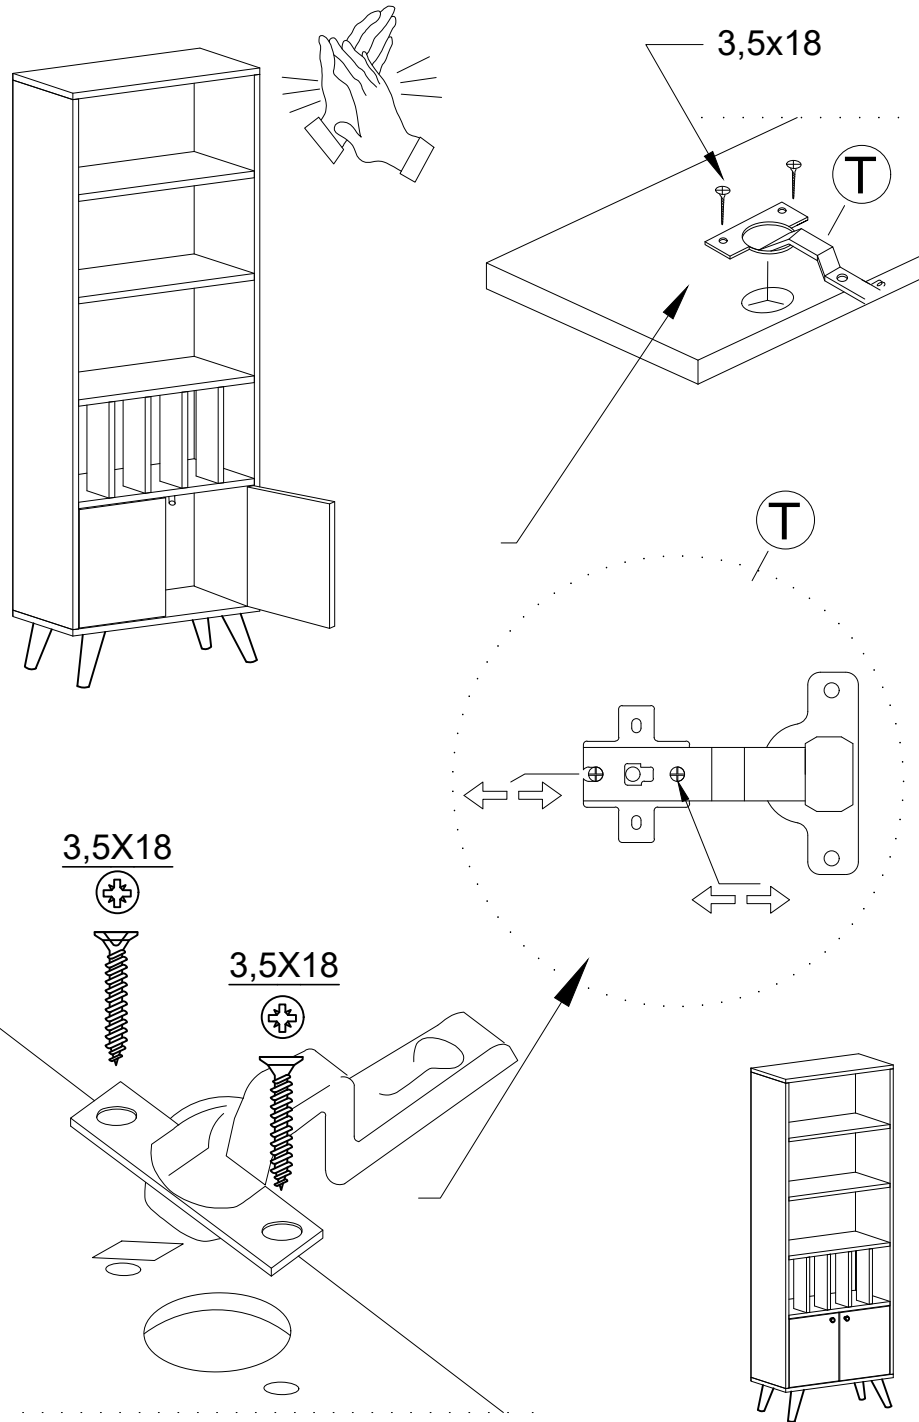

DEC0032 POLLUX

4

9

MATERIALS

 x24	 x24	 x24	 x32	 x10	 x4
B	A	C	D	AH	AJ
MINIFIX BODY	MINIFIX GIB	MIN.STOPPER	DOWEL	SHELF BUTTON	PLASTIC JOINING
 x2	 x2	 x 8	 x4	 x20	 x4
O	R	EV	U	I	BN
HANDLE SCREW	HANDLE	4x35 SCREW	HINGE (CRANK 16)	3,5x18 SCREW	250 mm PVC LEG

NO	DEC0032 POLLUX	PIECE
1	BOTTOM PART	1 PC
2	LEFT PART	1 PC
3	FIXED SHELF	1 PC
4	MIDDLE PART	4 PCS
5	FIXED SHELF	1 PC
6	RIGHT PART	1 PC
7	TOP PART	1 PC
8	BACK PART	2 PCS
9	COVER LEFT SIDE PART	1 PC
10	COVER RIGHT SIDE PART	1 PC
11	FIXED SHELF	2 PC

DEC0032 POLLUX

SERAMOOD