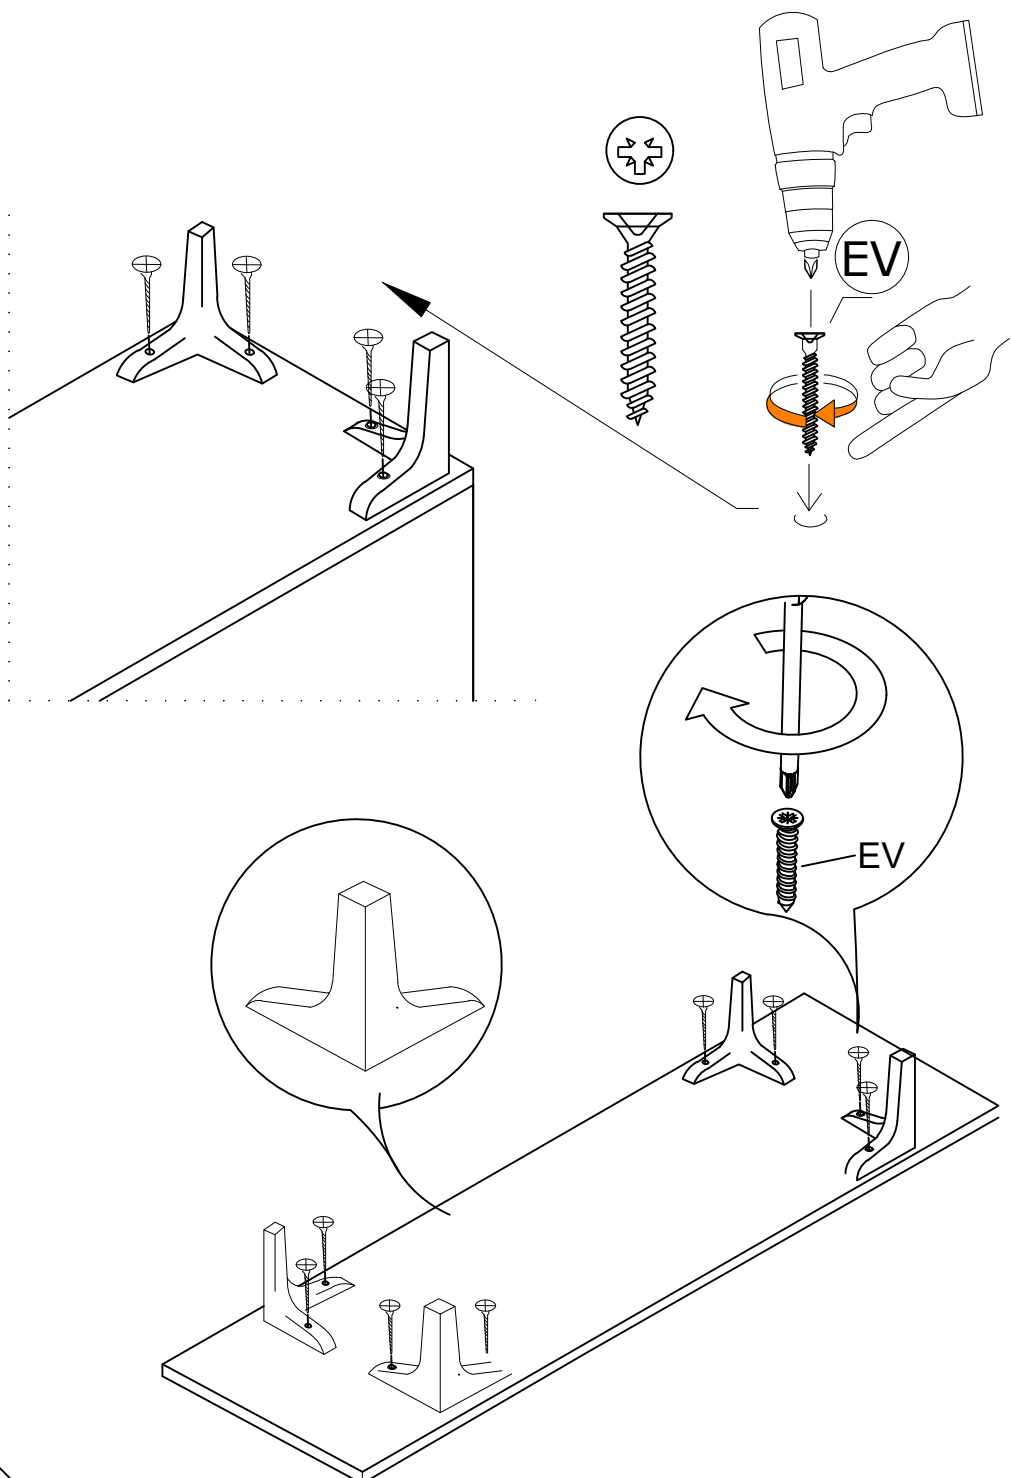

DEC0032 POLLUX

4

9

MATERIALS

 x24	 x24	 x24	 x32	 x10	 x4
B	A	C	D	AH	AJ
MINIFIX BODY	MINIFIX GIB	MIN.STOPPER	DOWEL	SHELF BUTTON	PLASTIC JOINING
 x2	 x2	 x 8	 x4	 x20	 x4
O	R	EV	U	I	BN
HANDLE SCREW	HANDLE	4x35 SCREW	HINGE (CRANK 16)	3,5x18 SCREW	250 mm PVC LEG

NO	DEC0032 POLLUX	PIECE
1	BOTTOM PART	1 PC
2	LEFT PART	1 PC
3	FIXED SHELF	1 PC
4	MIDDLE PART	4 PCS
5	FIXED SHELF	1 PC
6	RIGHT PART	1 PC
7	TOP PART	1 PC
8	BACK PART	2 PCS
9	COVER LEFT SIDE PART	1 PC
10	COVER RIGHT SIDE PART	1 PC
11	FIXED SHELF	2 PC