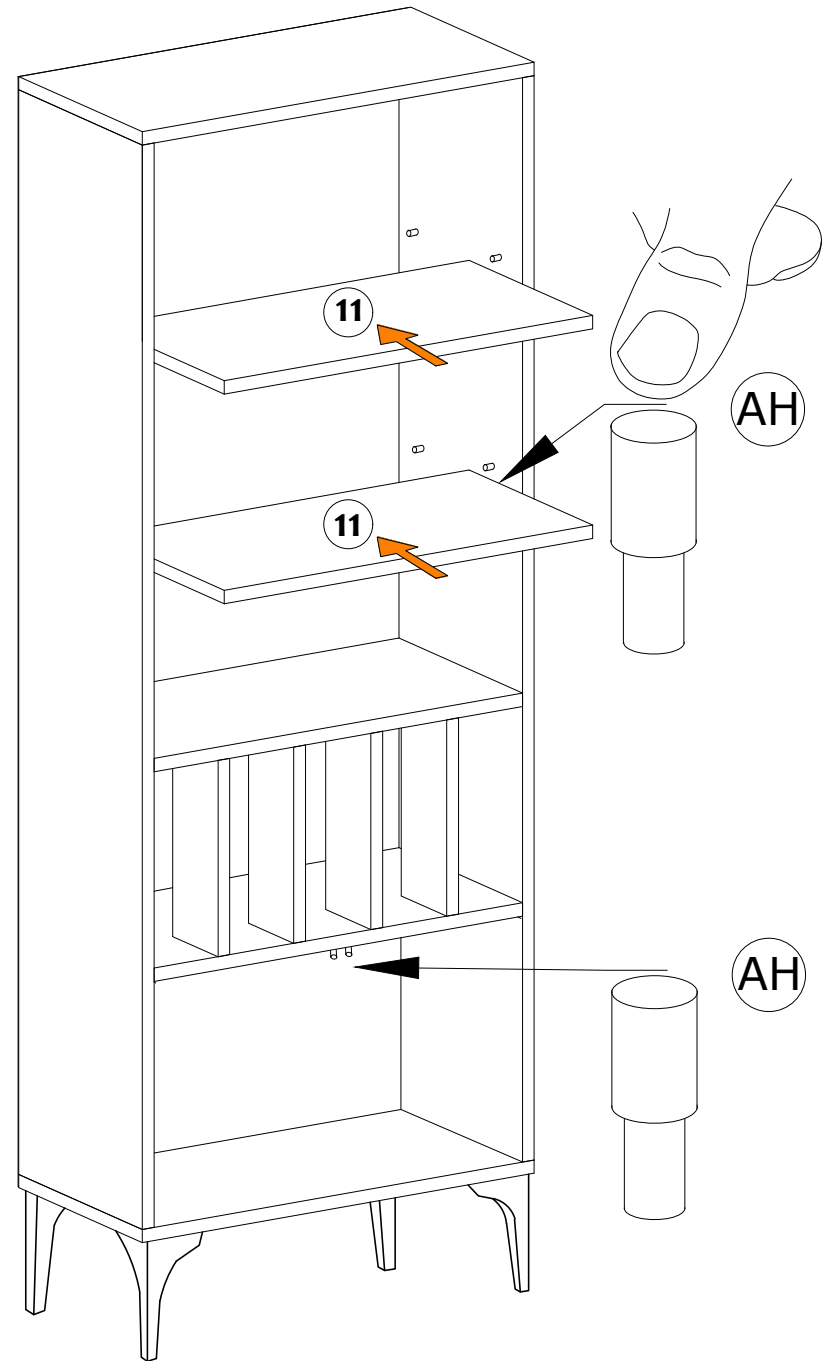

DEC0032 POLLUX

4

9

MATERIALS

 x24	 x24	 x24	 x32	 x10	 x4
B	A	C	D	AH	AJ
MINIFIX BODY	MINIFIX GIB	MIN.STOPPER	DOWEL	SHELF BUTTON	PLASTIC JOINING
 x2	 x2	 x 8	 x4	 x20	 x4
O	R	EV	U	I	BN
HANDLE SCREW	HANDLE	4x35 SCREW	HINGE (CRANK 16)	3,5x18 SCREW	250 mm PVC LEG

NO	DEC0032 POLLUX	PIECE
1	BOTTOM PART	1 PC
2	LEFT PART	1 PC
3	FIXED SHELF	1 PC
4	MIDDLE PART	4 PCS
5	FIXED SHELF	1 PC
6	RIGHT PART	1 PC
7	TOP PART	1 PC
8	BACK PART	2 PCS
9	COVER LEFT SIDE PART	1 PC
10	COVER RIGHT SIDE PART	1 PC
11	FIXED SHELF	2 PC