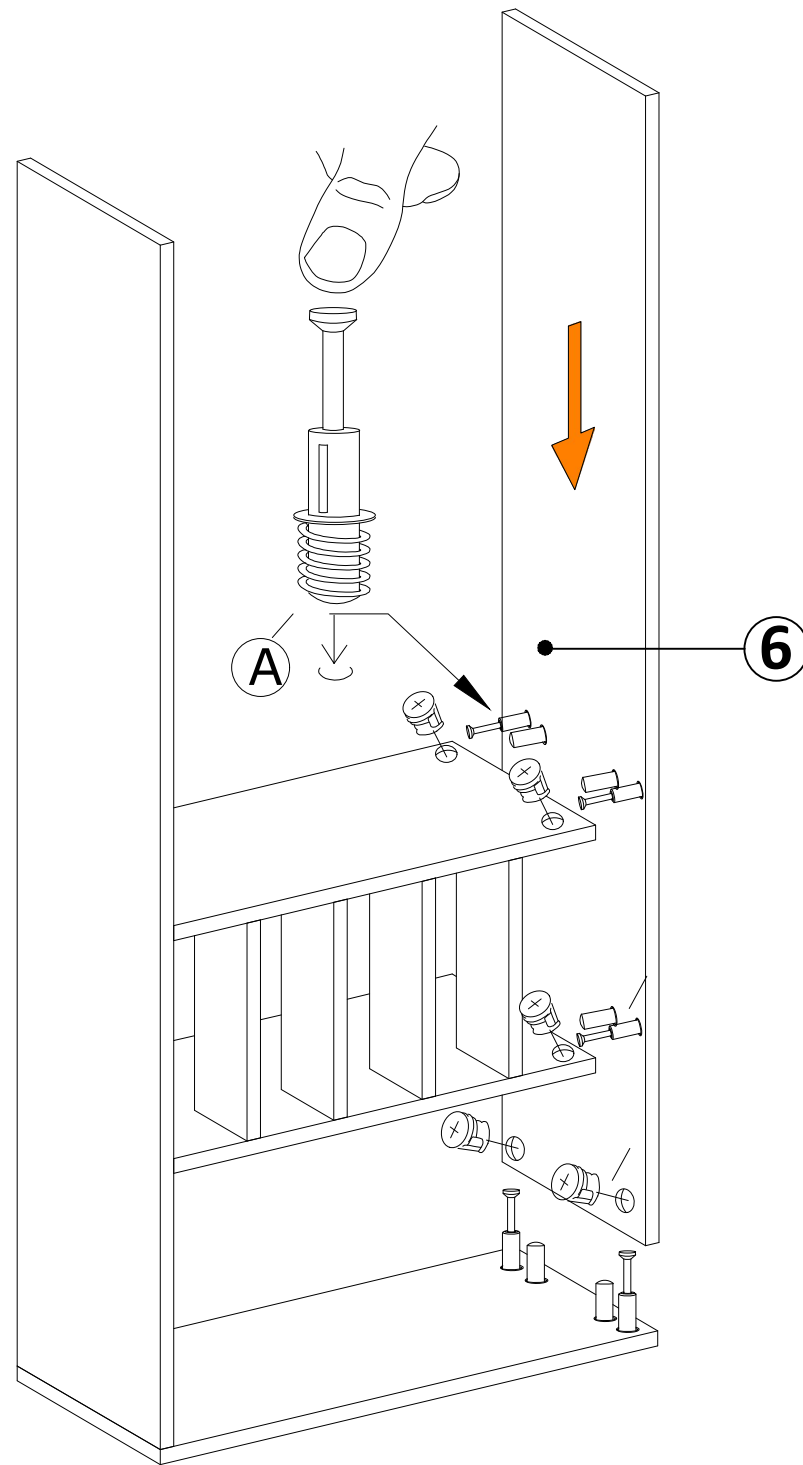

DEC0032 POLLUX

4

9

MATERIALS

 x24	 x24	 x24	 x32	 x10	 x4
B	A	C	D	AH	AJ
MINIFIX BODY	MINIFIX GIB	MIN.STOPPER	DOWEL	SHELF BUTTON	PLASTIC JOINING
 x2	 x2	 x 8	 x4	 x20	 x4
O	R	EV	U	I	BN
HANDLE SCREW	HANDLE	4x35 SCREW	HINGE (CRANK 16)	3,5x18 SCREW	250 mm PVC LEG

NO	DEC0032 POLLUX	PIECE
1	BOTTOM PART	1 PC
2	LEFT PART	1 PC
3	FIXED SHELF	1 PC
4	MIDDLE PART	4 PCS
5	FIXED SHELF	1 PC
6	RIGHT PART	1 PC
7	TOP PART	1 PC
8	BACK PART	2 PCS
9	COVER LEFT SIDE PART	1 PC
10	COVER RIGHT SIDE PART	1 PC
11	FIXED SHELF	2 PC