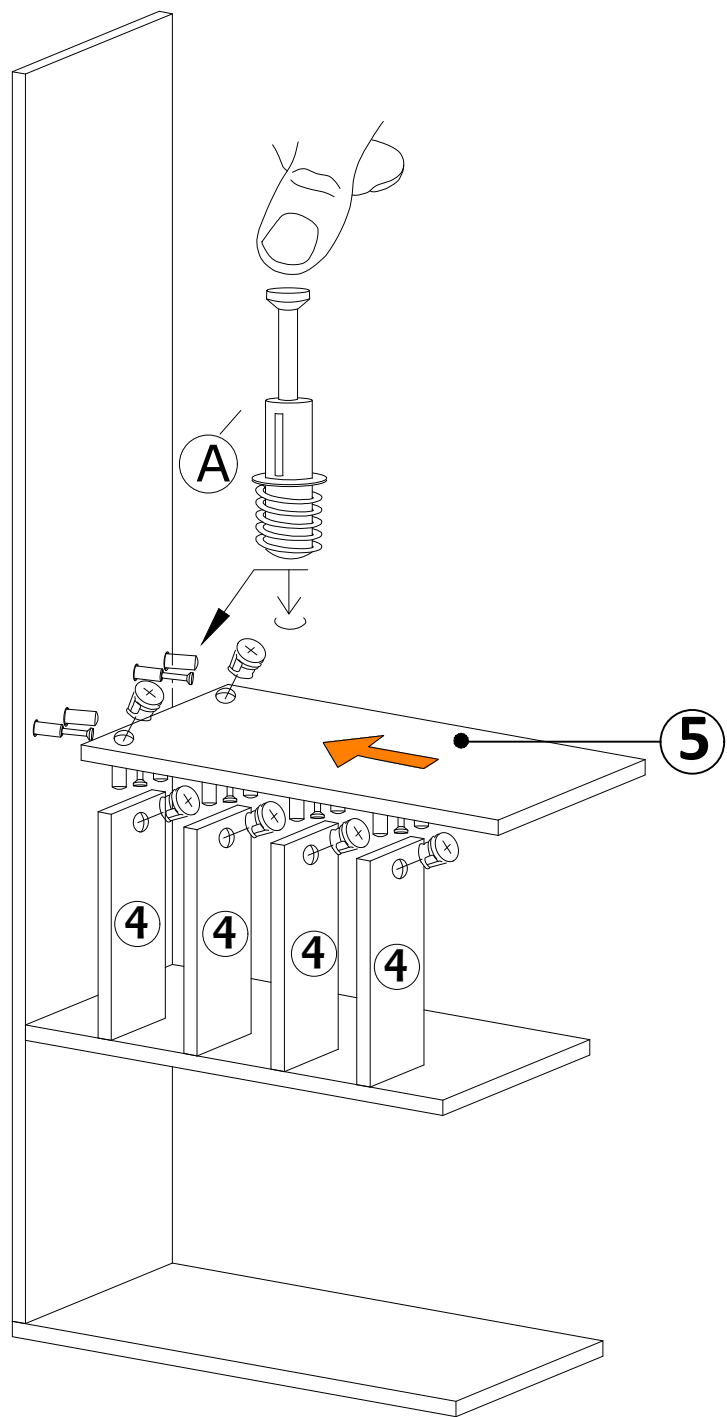

DEC0032 POLLUX

4

9

MATERIALS

 x24	 x24	 x24	 x32	 x10	 x4
B	A	C	D	AH	AJ
MINIFIX BODY	MINIFIX GIB	MIN.STOPPER	DOWEL	SHELF BUTTON	PLASTIC JOINING
 x2	 x2	 x 8	 x4	 x20	 x4
O	R	EV	U	I	BN
HANDLE SCREW	HANDLE	4x35 SCREW	HINGE (CRANK 16)	3,5x18 SCREW	250 mm PVC LEG

NO	DEC0032 POLLUX	PIECE
1	BOTTOM PART	1 PC
2	LEFT PART	1 PC
3	FIXED SHELF	1 PC
4	MIDDLE PART	4 PCS
5	FIXED SHELF	1 PC
6	RIGHT PART	1 PC
7	TOP PART	1 PC
8	BACK PART	2 PCS
9	COVER LEFT SIDE PART	1 PC
10	COVER RIGHT SIDE PART	1 PC
11	FIXED SHELF	2 PC