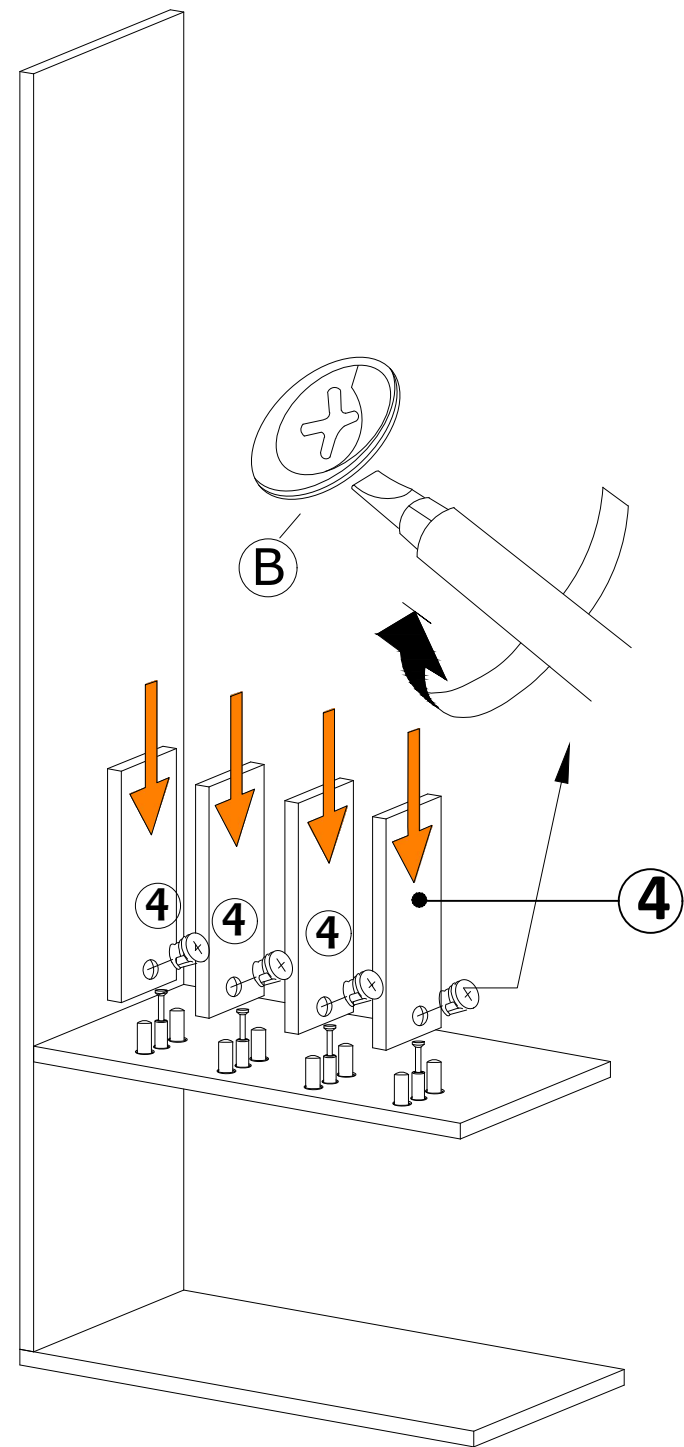

DEC0032 POLLUX

4

9

MATERIALS

 x24	 x24	 x24	 x32	 x10	 x4
B	A	C	D	AH	AJ
MINIFIX BODY	MINIFIX GIB	MIN.STOPPER	DOWEL	SHELF BUTTON	PLASTIC JOINING
 x2	 x2	 x 8	 x4	 x20	 x4
O	R	EV	U	I	BN
HANDLE SCREW	HANDLE	4x35 SCREW	HINGE (CRANK 16)	3,5x18 SCREW	250 mm PVC LEG

NO	DEC0032 POLLUX	PIECE
1	BOTTOM PART	1 PC
2	LEFT PART	1 PC
3	FIXED SHELF	1 PC
4	MIDDLE PART	4 PCS
5	FIXED SHELF	1 PC
6	RIGHT PART	1 PC
7	TOP PART	1 PC
8	BACK PART	2 PCS
9	COVER LEFT SIDE PART	1 PC
10	COVER RIGHT SIDE PART	1 PC
11	FIXED SHELF	2 PC