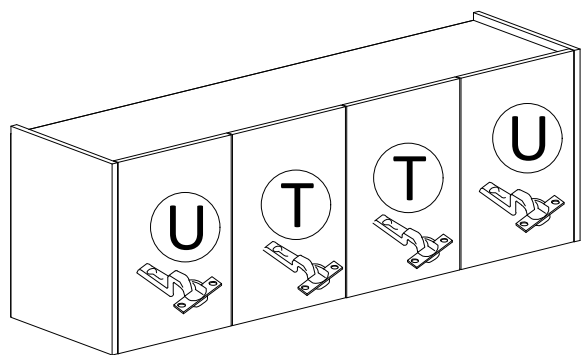

DEC0057 POLARIS

DECORMET