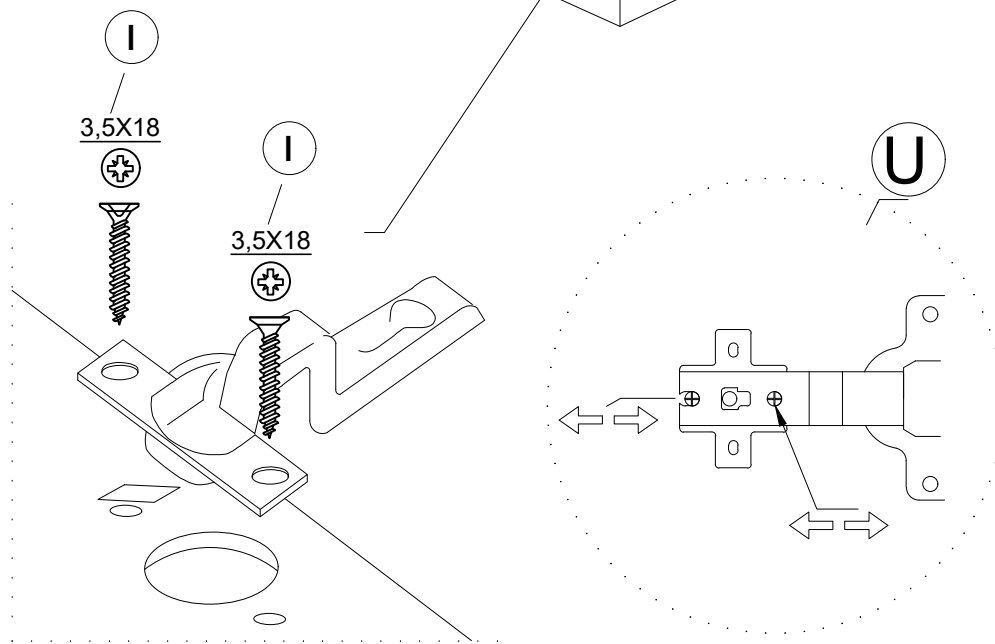

MATERIALS

 x12	 x12	 x12	 x12	 x4	 x4
B MINIFIX BODY	A MINIFIX GIB	C MIN.STOPPER	D DOWEL	AJ PLASTIC JOINING	T HINGE (CRANK 7)
 x 8	 x4	 x36	 x4	 x8	
EV 4x35 SCREW	U HINGE (CRANK 16)	I 3,5x18 SCREW	BN 250 mm PVC LEG	AH SHELF BUTTON	

NO	DEC0057 POLARİS	PIECE
1	BOTTOM PART	1 PC
2	LEFT PART	1 PC
3	MIDDLE PART	2 PCS
4	TOP PART	1 PC
5	RIGHT PART	1 PC
6	SHELF PARTS	2 PCS
7	BACK PART	1 PC
8	COVER PARTS	4 PCS

DEC0057 POLARIS

DECORMET