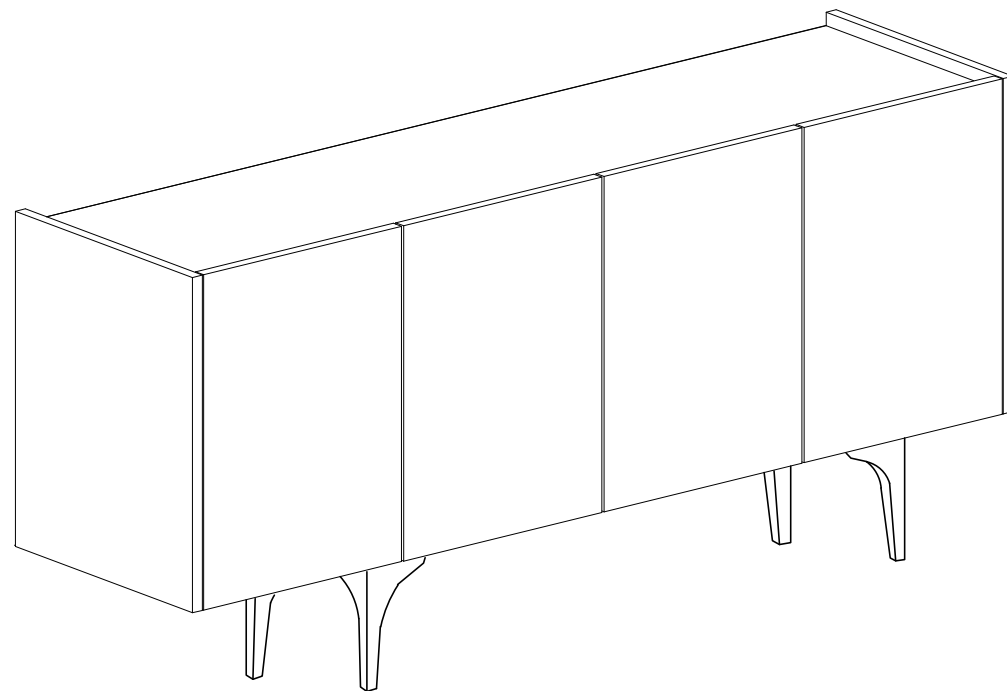

MATERIALS

 x12	 x12	 x12	 x12	 x4	 x4
B MINIFIX BODY	A MINIFIX GIB	C MIN.STOPPER	D DOWEL	AJ PLASTIC JOINING	T HINGE (CRANK 7)
 x 8	 x4	 x36	 x4	 x8	
EV 4x35 SCREW	U HINGE (CRANK 16)	I 3,5x18 SCREW	BN 250 mm PVC LEG	AH SHELF BUTTON	

NO	DEC0057 POLARİS	PIECE
1	BOTTOM PART	1 PC
2	LEFT PART	1 PC
3	MIDDLE PART	2 PCS
4	TOP PART	1 PC
5	RIGHT PART	1 PC
6	SHELF PARTS	2 PCS
7	BACK PART	1 PC
8	COVER PARTS	4 PCS

DEC0057 POLARIS

DECORMET