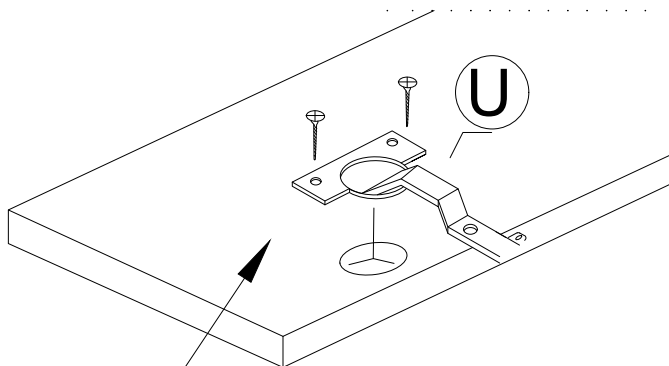

MATERIALS

 x12	 x12	 x12	 x12	 x4	 x4
B MINIFIX BODY	A MINIFIX GIB	C MIN.STOPPER	D DOWEL	AJ PLASTIC JOINING	T HINGE (CRANK 7)
 x 8	 x4	 x36	 x4	 x8	
EV 4x35 SCREW	U HINGE (CRANK 16)	I 3,5x18 SCREW	BN 250 mm PVC LEG	AH SHELF BUTTON	

NO	DEC0057 POLARİS	PIECE
1	BOTTOM PART	1 PC
2	LEFT PART	1 PC
3	MIDDLE PART	2 PCS
4	TOP PART	1 PC
5	RIGHT PART	1 PC
6	SHELF PARTS	2 PCS
7	BACK PART	1 PC
8	COVER PARTS	4 PCS

DEC0057 POLARIS

DECORMET