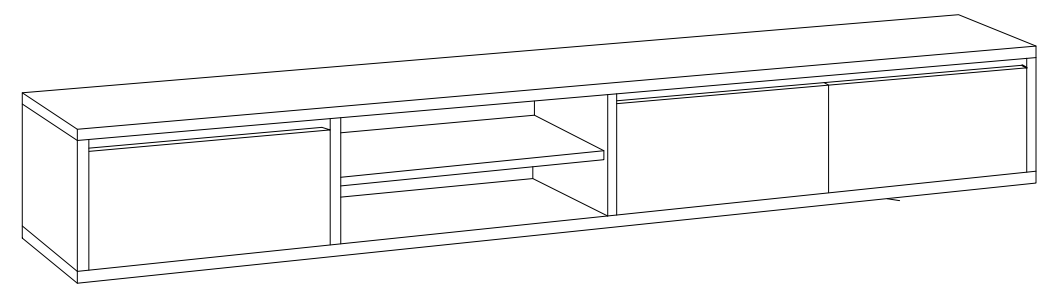

DEC0059 ALCOR

DECORMET

MATERIALS

 x20	 x20	 x20	 x18	 x4	 X 6
B	A	C	D	AJ	AK
MINIFIX BODY	MINIFIX GIB	MIN.STOPPER	DOWEL	PLASTIC JOINING	WALL PLUG
 x7	 x6	 x40	 x6	 x6	
AH	U	I	AI	L	
SHELF BUTTON	HINGE (CRANK 16)	3,5x18 SCREW	L IRON MITER	5x80 SCREW	

NO	DEC0059 ALCOR	PIECE
1	BOTTOM PART	1 PC
2	LEFT PART	1 PC
3	MIDDLE PART	1 PC
4	MIDDLE PART	1 PC
5	RIGHT PART	1 PC
6	TOP PART	1 PC
7	BACK PART	1 PC
8	SHELF PART	1 PC
9	COVER PARTS	3 PCS
10	SHELF / BOTTOM PART	1 PC
11	SHELF / LEFT PART	1 PC
12	SHELF / RIGHT PART	1 PC