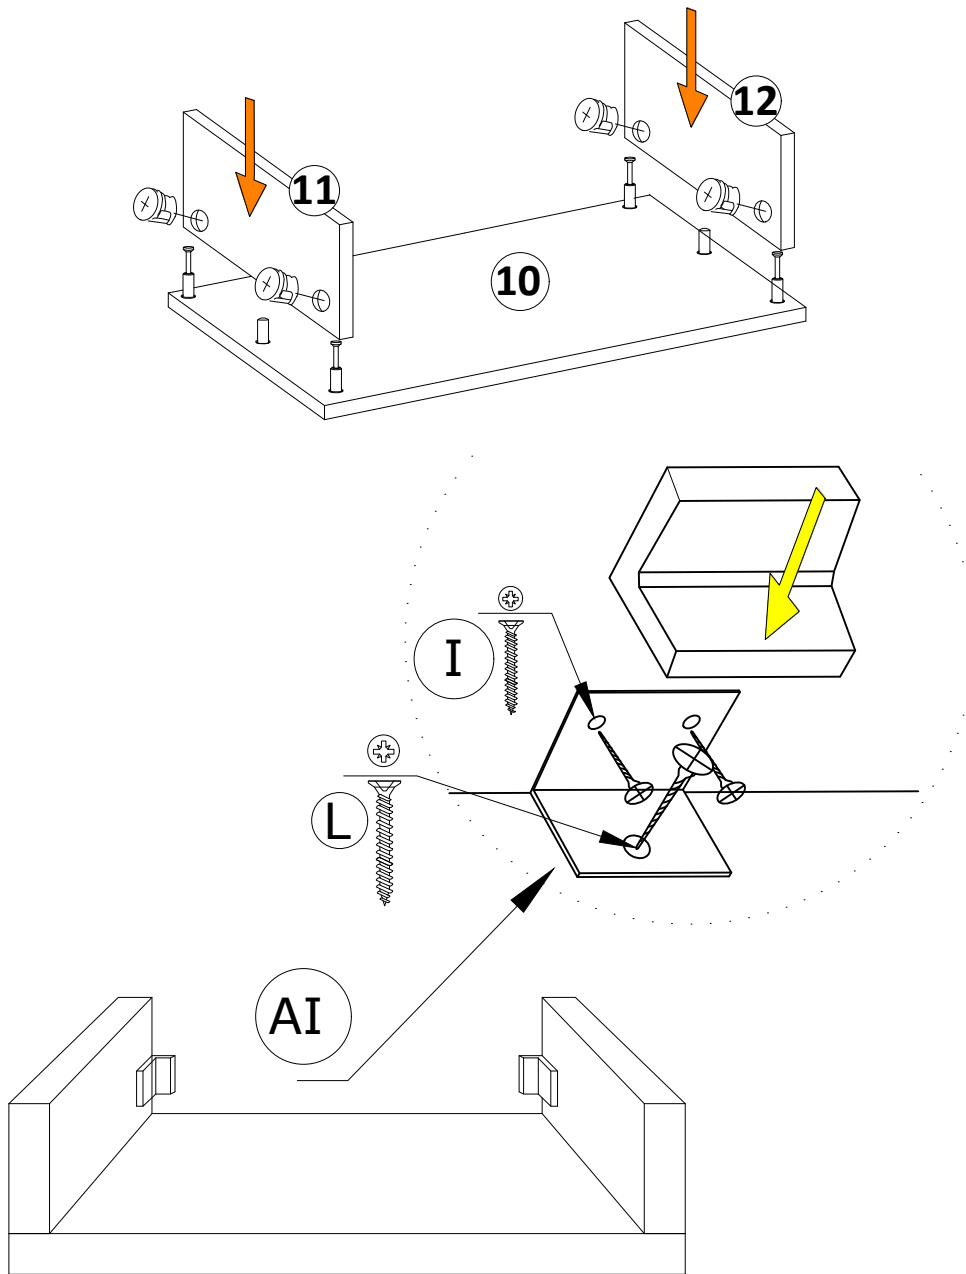

DEC0059 ALCOR

DECORMET

MATERIALS

 x20	 x20	 x20	 x18	 x4	 X 6
B	A	C	D	AJ	AK
MINIFIX BODY	MINIFIX GIB	MIN.STOPPER	DOWEL	PLASTIC JOINING	WALL PLUG
 x7	 x6	 x40	 x6	 x6	
AH	U	I	AI	L	
SHELF BUTTON	HINGE (CRANK 16)	3,5x18 SCREW	L IRON MITER	5x80 SCREW	

NO	DEC0059 ALCOR	PIECE
1	BOTTOM PART	1 PC
2	LEFT PART	1 PC
3	MIDDLE PART	1 PC
4	MIDDLE PART	1 PC
5	RIGHT PART	1 PC
6	TOP PART	1 PC
7	BACK PART	1 PC
8	SHELF PART	1 PC
9	COVER PARTS	3 PCS
10	SHELF / BOTTOM PART	1 PC
11	SHELF / LEFT PART	1 PC
12	SHELF / RIGHT PART	1 PC