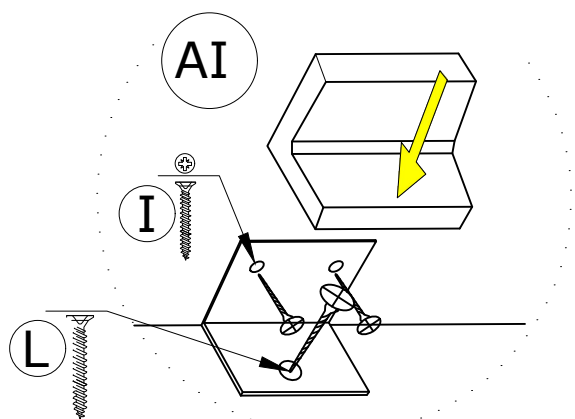

DEC0059 ALCOR

DECORMET

MATERIALS

 x20	 x20	 x20	 x18	 x4	 X 6
B	A	C	D	AJ	AK
MINIFIX BODY	MINIFIX GIB	MIN.STOPPER	DOWEL	PLASTIC JOINING	WALL PLUG
 x7	 x6	 x40	 x6	 x6	
AH	U	I	AI	L	
SHELF BUTTON	HINGE (CRANK 16)	3,5x18 SCREW	L IRON MITER	5x80 SCREW	

NO	DEC0059 ALCOR	PIECE
1	BOTTOM PART	1 PC
2	LEFT PART	1 PC
3	MIDDLE PART	1 PC
4	MIDDLE PART	1 PC
5	RIGHT PART	1 PC
6	TOP PART	1 PC
7	BACK PART	1 PC
8	SHELF PART	1 PC
9	COVER PARTS	3 PCS
10	SHELF / BOTTOM PART	1 PC
11	SHELF / LEFT PART	1 PC
12	SHELF / RIGHT PART	1 PC