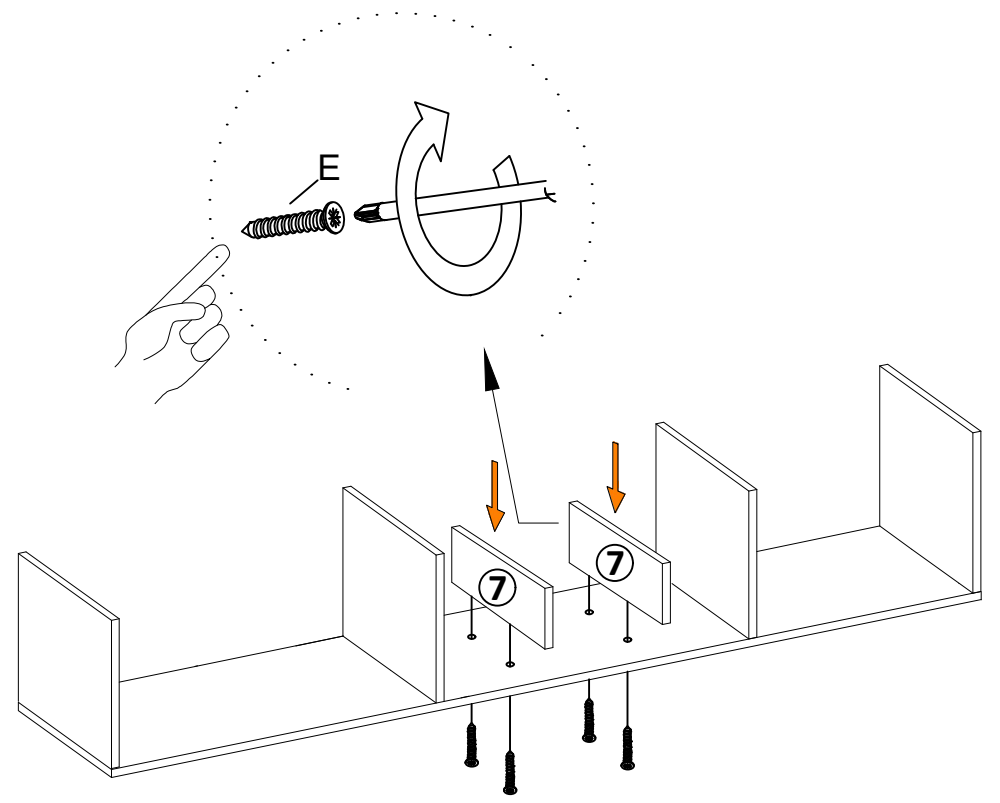

# MATERIALS

x24	x24	x24	x20	x4	x4
<b>B</b> MINIFIX BODY	<b>A</b> MINIFIX GIB	<b>C</b> MIN.STOPPER	<b>D</b> DOWEL	<b>AJ</b> PLASTIC JOINING	<b>E</b> CABINET SCREW
x6	x40	x6	x6	x6	
<b>S</b> HINGE (CRANK 0)	<b>I</b> 3,5x18 SCREW	<b>AI</b> L IRON MITER	<b>L</b> 5x80 SCREW	<b>AK</b> WALL PLUG	