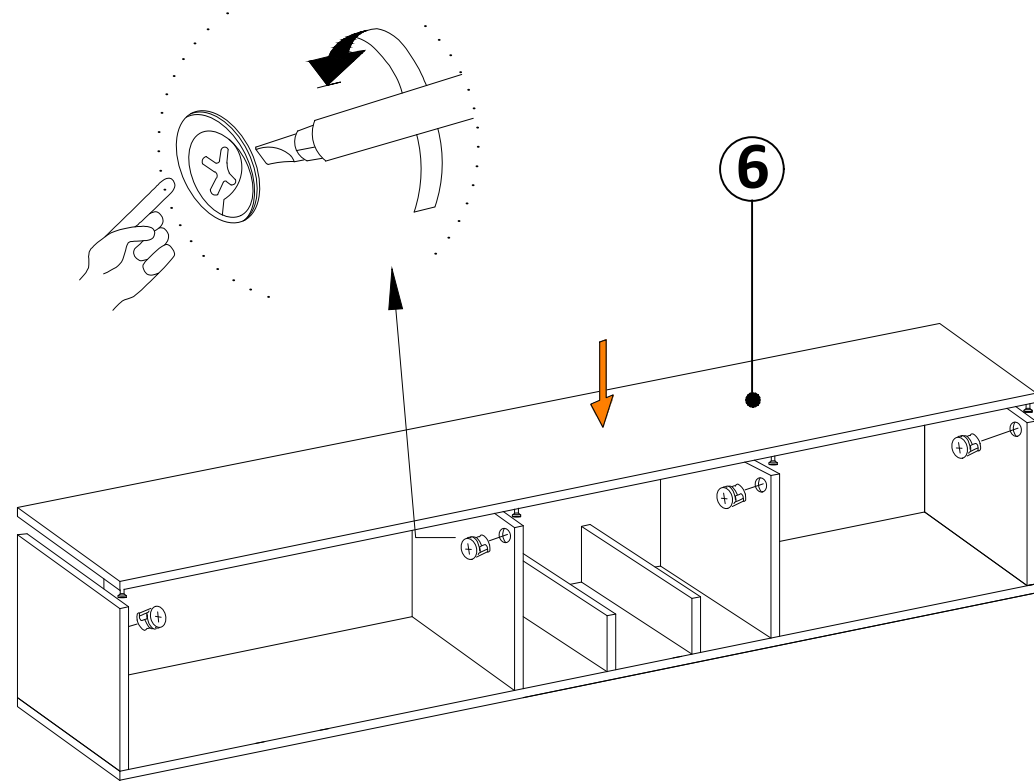

# MATERIALS

x24	x24	x24	x20	x4	x4
<b>B</b> MINIFIX BODY	<b>A</b> MINIFIX GIB	<b>C</b> MIN.STOPPER	<b>D</b> DOWEL	<b>AJ</b> PLASTIC JOINING	<b>E</b> CABINET SCREW
x6	x40	x6	x6	x6	
<b>S</b> HINGE (CRANK 0)	<b>I</b> 3,5x18 SCREW	<b>AI</b> L IRON MITER	<b>L</b> 5x80 SCREW	<b>AK</b> WALL PLUG	