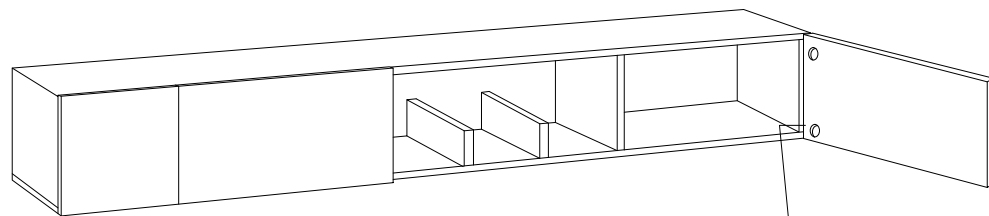

# MATERIALS

x24	x24	x24	x20	x4	x4
<b>B</b> MINIFIX BODY	<b>A</b> MINIFIX GIB	<b>C</b> MIN.STOPPER	<b>D</b> DOWEL	<b>AJ</b> PLASTIC JOINING	<b>E</b> CABINET SCREW
x6	x40	x6	x6	x6	
<b>S</b> HINGE (CRANK 0)	<b>I</b> 3,5x18 SCREW	<b>AI</b> L IRON MITER	<b>L</b> 5x80 SCREW	<b>AK</b> WALL PLUG	

NO	DEC0062 AVIOR	PIECE
1	BOTTOM PART	1 PC
2	LEFT PART	1 PC
3	MIDDLE PART	1 PC
4	MIDDLE PART	1 PC
5	RIGHT PART	1 PC
6	TOP PART	1 PC
7	MINI MIDDLE PARTS	2 PCS
8	BACK PART	1 PC
9	BACK PART	1 PC
10	COVER PARTS	2 PCS
11	COVER PART	1 PC
12	SHELF / RIGHT PART	1 PC
13	SHELF / LEFT PART	1 PC
14	SHELF / BOTTOM-TOP PART	2 PCS