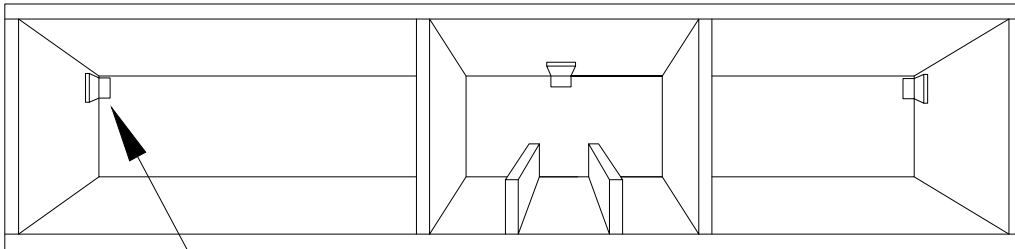

# MATERIALS

x24	x24	x24	x20	x4	x4
<b>B</b> MINIFIX BODY	<b>A</b> MINIFIX GIB	<b>C</b> MIN.STOPPER	<b>D</b> DOWEL	<b>AJ</b> PLASTIC JOINING	<b>E</b> CABINET SCREW
x6	x40	x6	x6	x6	
<b>S</b> HINGE (CRANK 0)	<b>I</b> 3,5x18 SCREW	<b>AI</b> L IRON MITER	<b>L</b> 5x80 SCREW	<b>AK</b> WALL PLUG	