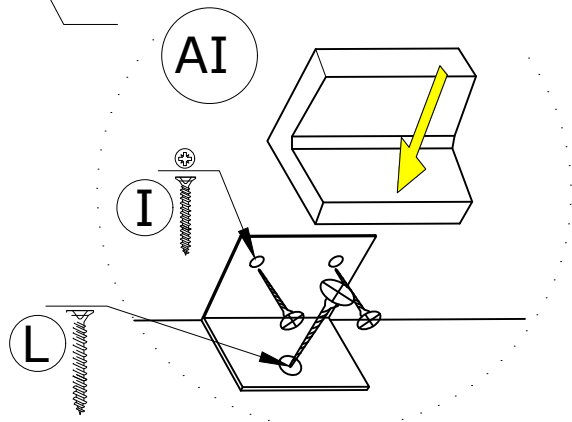

# MATERIALS

x24	x24	x24	x20	x4	x4
<b>B</b> MINIFIX BODY	<b>A</b> MINIFIX GIB	<b>C</b> MIN.STOPPER	<b>D</b> DOWEL	<b>AJ</b> PLASTIC JOINING	<b>E</b> CABINET SCREW
x6	x40	x6	x6	x6	
<b>S</b> HINGE (CRANK 0)	<b>I</b> 3,5x18 SCREW	<b>AI</b> L IRON MITER	<b>L</b> 5x80 SCREW	<b>AK</b> WALL PLUG	