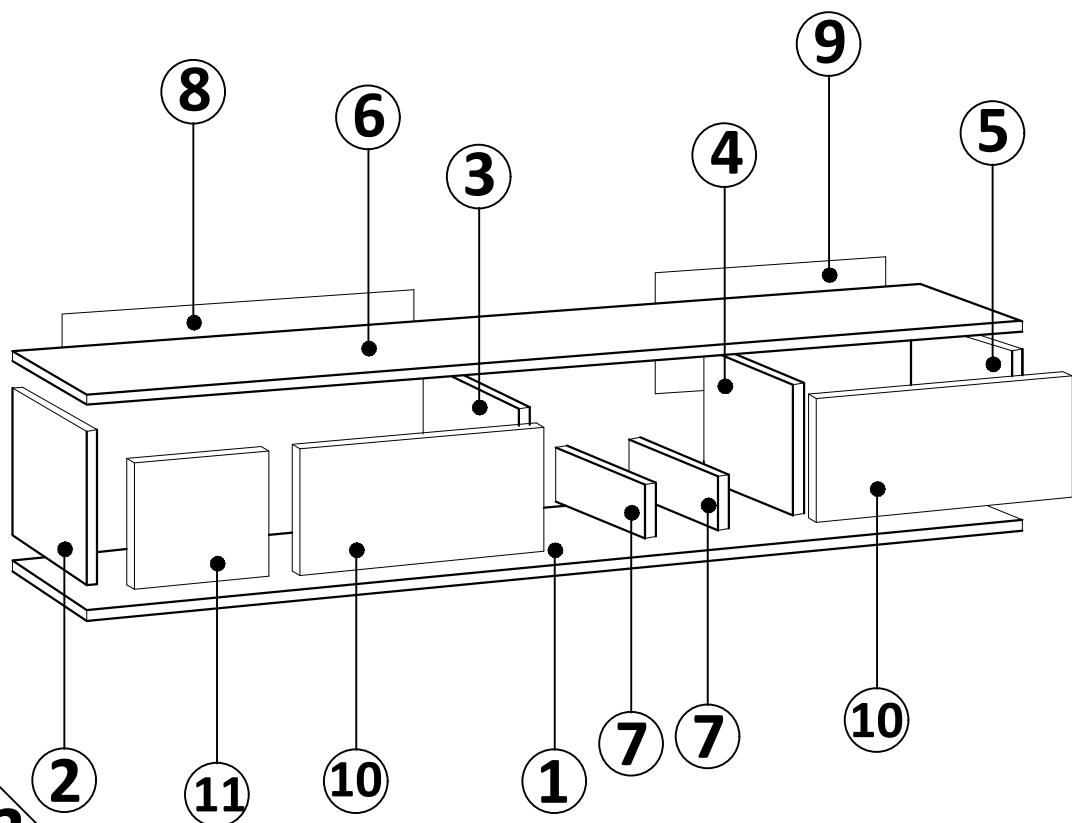

# MATERIALS

x24	x24	x24	x20	x4	x4
<b>B</b> MINIFIX BODY	<b>A</b> MINIFIX GIB	<b>C</b> MIN.STOPPER	<b>D</b> DOWEL	<b>AJ</b> PLASTIC JOINING	<b>E</b> CABINET SCREW
x6	x40	x6	x6	x6	
<b>S</b> HINGE (CRANK 0)	<b>I</b> 3,5x18 SCREW	<b>AI</b> L IRON MITER	<b>L</b> 5x80 SCREW	<b>AK</b> WALL PLUG	

NO	DEC0062 AVIOR	PIECE
1	BOTTOM PART	1 PC
2	LEFT PART	1 PC
3	MIDDLE PART	1 PC
4	MIDDLE PART	1 PC
5	RIGHT PART	1 PC
6	TOP PART	1 PC
7	MINI MIDDLE PARTS	2 PCS
8	BACK PART	1 PC
9	BACK PART	1 PC
10	COVER PARTS	2 PCS
11	COVER PART	1 PC
12	SHELF / RIGHT PART	1 PC
13	SHELF / LEFT PART	1 PC
14	SHELF / BOTTOM-TOP PART	2 PCS