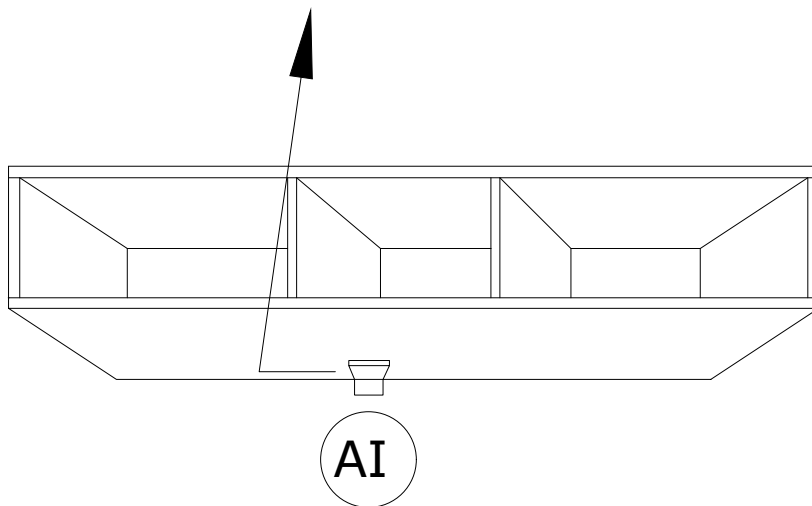

# MATERIALS

x24	x24	x24	x20	x4	x4
<b>B</b> MINIFIX BODY	<b>A</b> MINIFIX GIB	<b>C</b> MIN.STOPPER	<b>D</b> DOWEL	<b>AJ</b> PLASTIC JOINING	<b>E</b> CABINET SCREW
x6	x40	x6	x6	x6	
<b>S</b> HINGE (CRANK 0)	<b>I</b> 3,5x18 SCREW	<b>AI</b> L IRON MITER	<b>L</b> 5x80 SCREW	<b>AK</b> WALL PLUG	