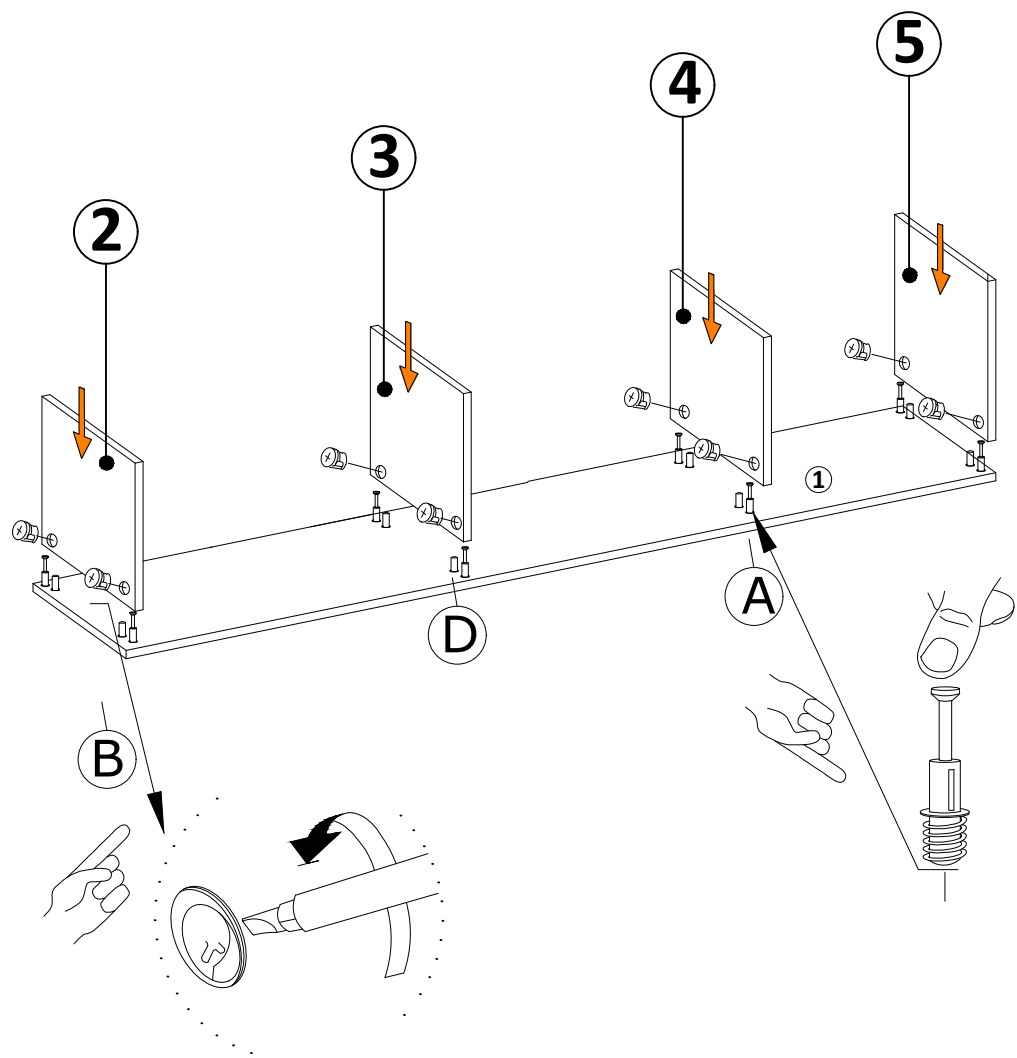

# MATERIALS

x24	x24	x24	x20	x4	x4
<b>B</b> MINIFIX BODY	<b>A</b> MINIFIX GIB	<b>C</b> MIN.STOPPER	<b>D</b> DOWEL	<b>AJ</b> PLASTIC JOINING	<b>E</b> CABINET SCREW
x6	x40	x6	x6	x6	
<b>S</b> HINGE (CRANK 0)	<b>I</b> 3,5x18 SCREW	<b>AI</b> L IRON MITER	<b>L</b> 5x80 SCREW	<b>AK</b> WALL PLUG	

NO	DEC0062 AVIOR	PIECE
1	BOTTOM PART	1 PC
2	LEFT PART	1 PC
3	MIDDLE PART	1 PC
4	MIDDLE PART	1 PC
5	RIGHT PART	1 PC
6	TOP PART	1 PC
7	MINI MIDDLE PARTS	2 PCS
8	BACK PART	1 PC
9	BACK PART	1 PC
10	COVER PARTS	2 PCS
11	COVER PART	1 PC
12	SHELF / RIGHT PART	1 PC
13	SHELF / LEFT PART	1 PC
14	SHELF / BOTTOM-TOP PART	2 PCS