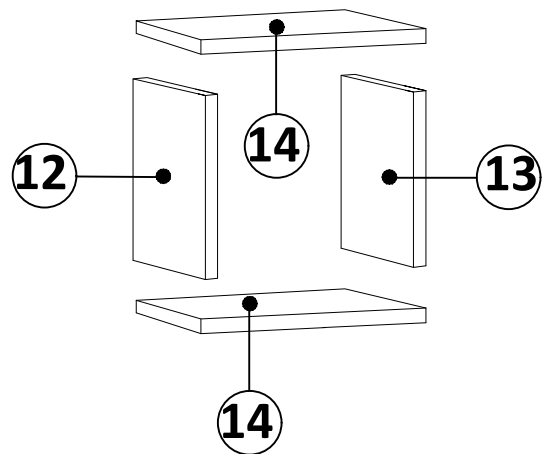

# MATERIALS

x24	x24	x24	x20	x4	x4
<b>B</b> MINIFIX BODY	<b>A</b> MINIFIX GIB	<b>C</b> MIN.STOPPER	<b>D</b> DOWEL	<b>AJ</b> PLASTIC JOINING	<b>E</b> CABINET SCREW
x6	x40	x6	x6	x6	
<b>S</b> HINGE (CRANK 0)	<b>I</b> 3,5x18 SCREW	<b>AI</b> L IRON MITER	<b>L</b> 5x80 SCREW	<b>AK</b> WALL PLUG	

NO	DEC0062 AVIOR	PIECE
1	BOTTOM PART	1 PC
2	LEFT PART	1 PC
3	MIDDLE PART	1 PC
4	MIDDLE PART	1 PC
5	RIGHT PART	1 PC
6	TOP PART	1 PC
7	MINI MIDDLE PARTS	2 PCS
8	BACK PART	1 PC
9	BACK PART	1 PC
10	COVER PARTS	2 PCS
11	COVER PART	1 PC
12	SHELF / RIGHT PART	1 PC
13	SHELF / LEFT PART	1 PC
14	SHELF / BOTTOM-TOP PART	2 PCS