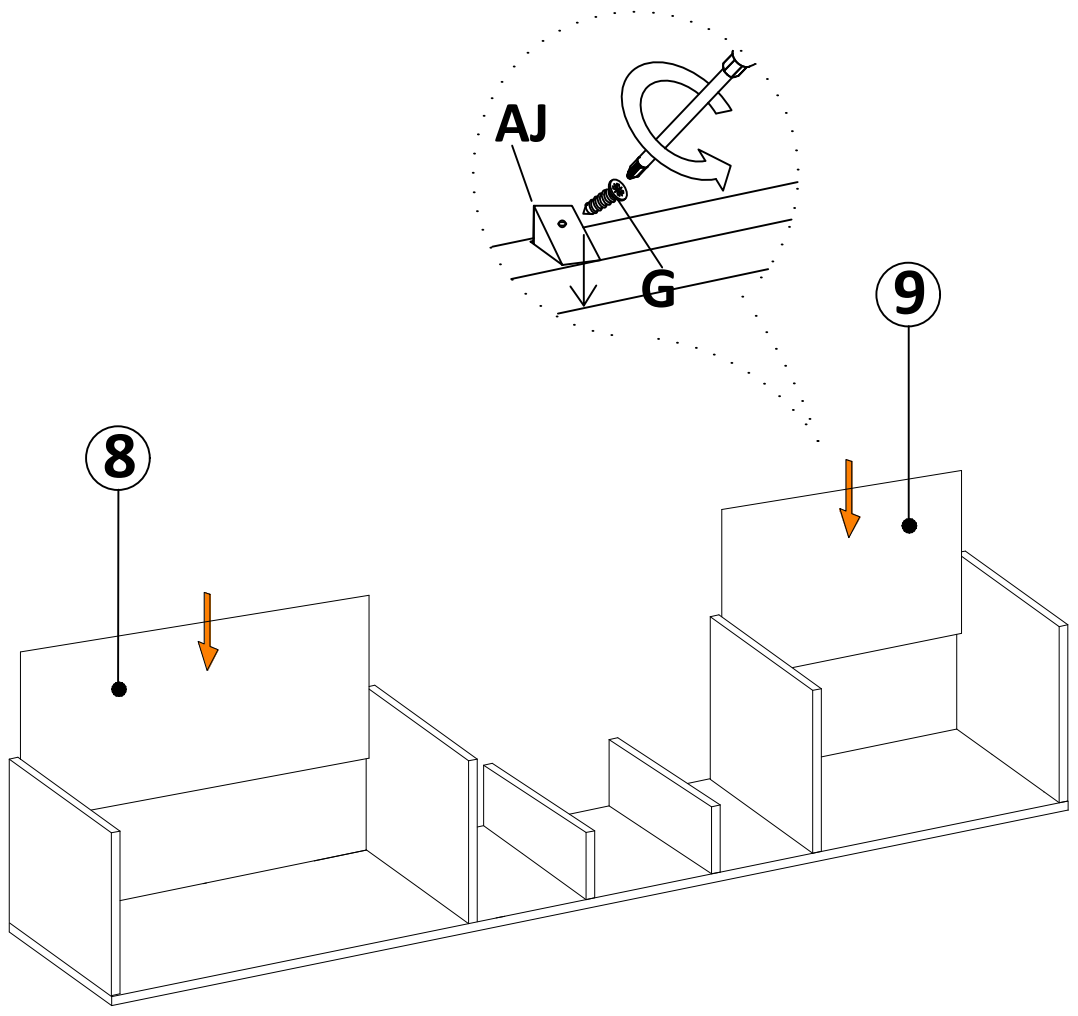

# MATERIALS

x24	x24	x24	x20	x4	x4
<b>B</b> MINIFIX BODY	<b>A</b> MINIFIX GIB	<b>C</b> MIN.STOPPER	<b>D</b> DOWEL	<b>AJ</b> PLASTIC JOINING	<b>E</b> CABINET SCREW
x6	x40	x6	x6	x6	
<b>S</b> HINGE (CRANK 0)	<b>I</b> 3,5x18 SCREW	<b>AI</b> L IRON MITER	<b>L</b> 5x80 SCREW	<b>AK</b> WALL PLUG	

NO	DEC0062 AVIOR	PIECE
1	BOTTOM PART	1 PC
2	LEFT PART	1 PC
3	MIDDLE PART	1 PC
4	MIDDLE PART	1 PC
5	RIGHT PART	1 PC
6	TOP PART	1 PC
7	MINI MIDDLE PARTS	2 PCS
8	BACK PART	1 PC
9	BACK PART	1 PC
10	COVER PARTS	2 PCS
11	COVER PART	1 PC
12	SHELF / RIGHT PART	1 PC
13	SHELF / LEFT PART	1 PC
14	SHELF / BOTTOM-TOP PART	2 PCS