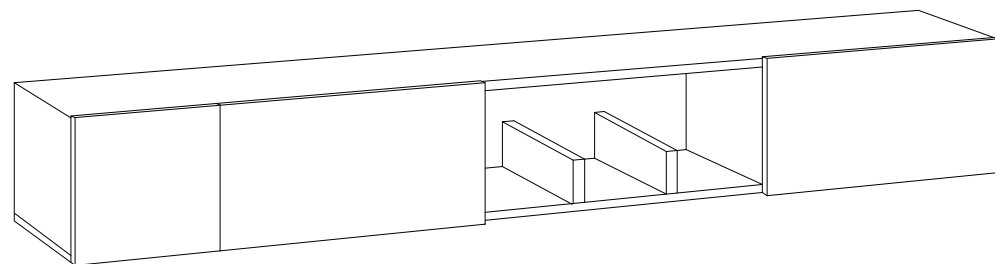

DEC0062 AVIOR

DECORMET