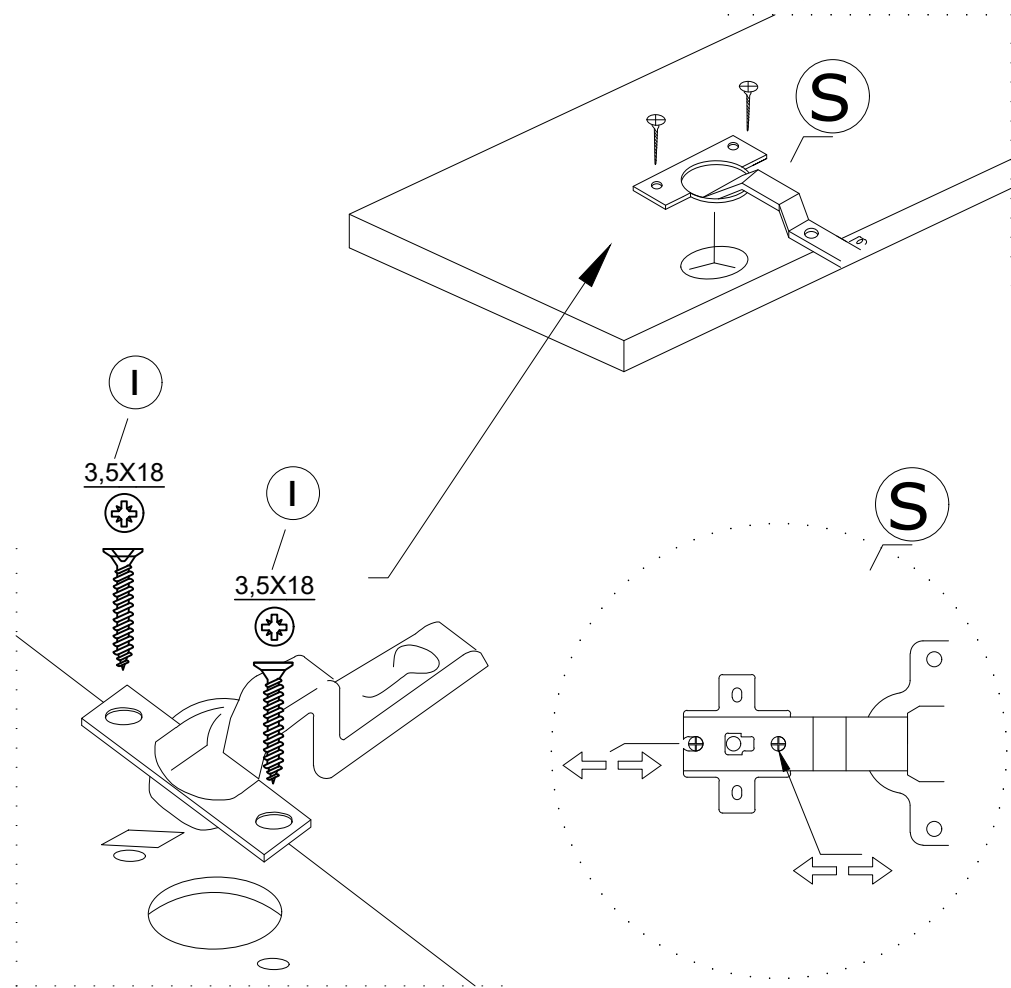

# MATERIALS

x24	x24	x24	x20	x4	x4
<b>B</b> MINIFIX BODY	<b>A</b> MINIFIX GIB	<b>C</b> MIN.STOPPER	<b>D</b> DOWEL	<b>AJ</b> PLASTIC JOINING	<b>E</b> CABINET SCREW
x6	x40	x6	x6	x6	
<b>S</b> HINGE (CRANK 0)	<b>I</b> 3,5x18 SCREW	<b>AI</b> L IRON MITER	<b>L</b> 5x80 SCREW	<b>AK</b> WALL PLUG	

NO	DEC0062 AVIOR	PIECE
1	BOTTOM PART	1 PC
2	LEFT PART	1 PC
3	MIDDLE PART	1 PC
4	MIDDLE PART	1 PC
5	RIGHT PART	1 PC
6	TOP PART	1 PC
7	MINI MIDDLE PARTS	2 PCS
8	BACK PART	1 PC
9	BACK PART	1 PC
10	COVER PARTS	2 PCS
11	COVER PART	1 PC
12	SHELF / RIGHT PART	1 PC
13	SHELF / LEFT PART	1 PC
14	SHELF / BOTTOM-TOP PART	2 PCS