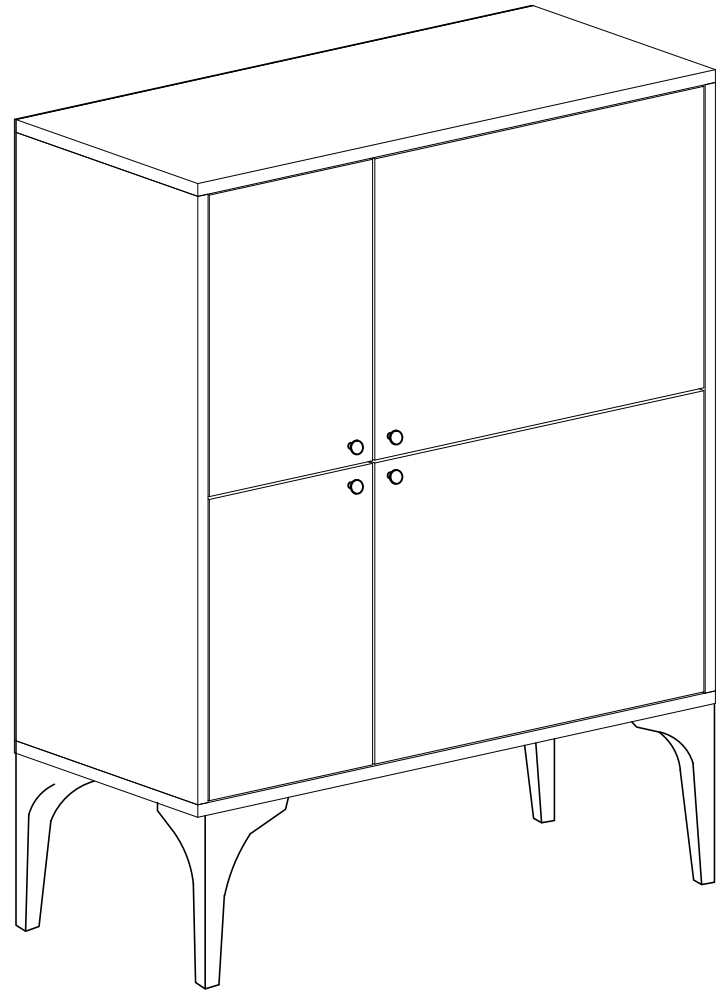

DEC0008 CAPELLA

DECORMET

MATERIALS

 x24	 x24	 x24	 x24	 x8	 x4
B	A	C	D	AH	R
MINIFIX BODY	MINIFIX GIB	MIN.STOPPER	DOWEL	SHELF BUTTON	HANDLE
 X 12	 x8	 x20	 x4	 x4	 x4
EV	U	I	BN	AJ	O
4x35 SCREW	HINGE (CRANK 16)	3,5x18 SCREW	250 mm PVC LEG	PLASTIC JOINING	HANDLE SCREW

NO	DEC0008 CAPELLA	PIECE
1	BOTTOM PART	1 PC
2	LEFT PART	1 PC
3	FIXED SHELF PART	1 PC
4	RIGHT PART	1 PC
5	TOP PART	1 PC
6	COVER PARTS	2 PCS
7	COVER PARTS	2 PCS
8	SHELF PARTS	2 PCS
9	BACK PART	1 PC