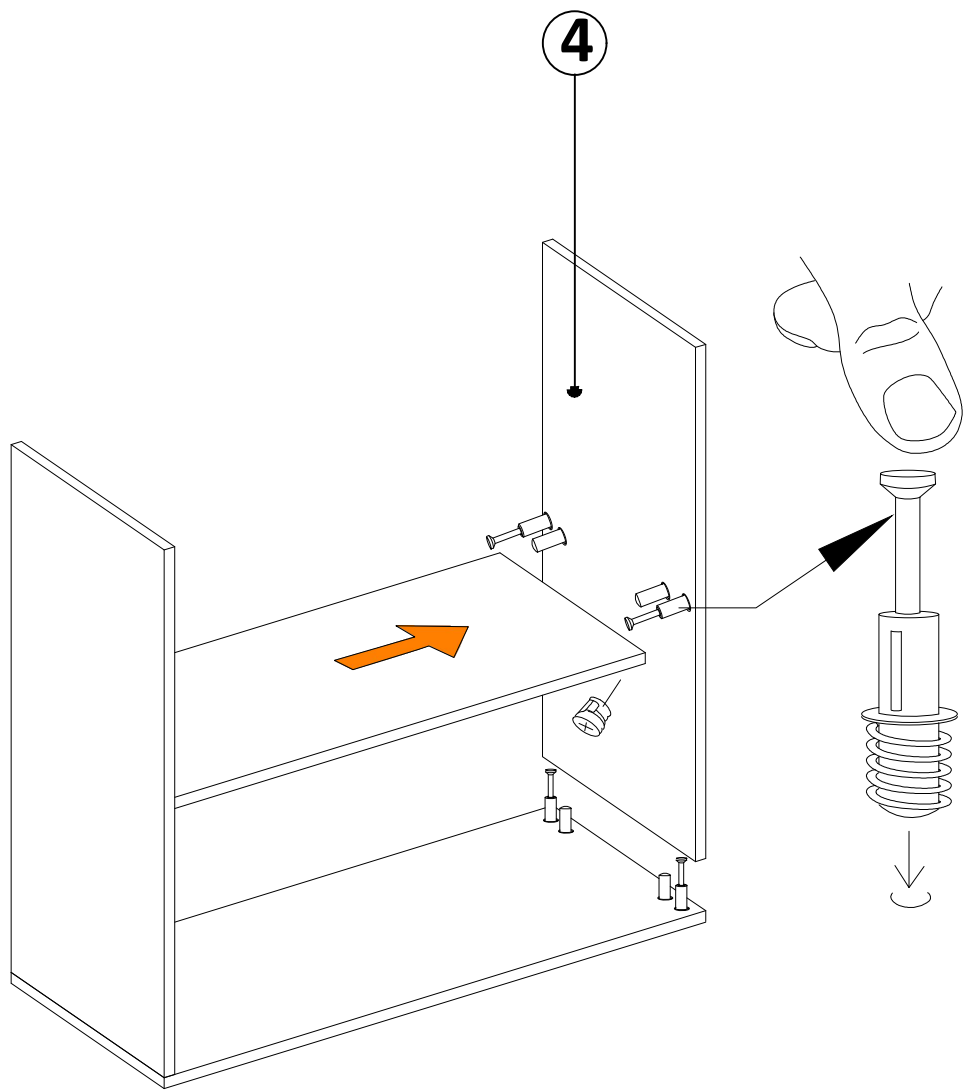

DEC0008 CAPELLA

DECORMET

MATERIALS

 x24	 x24	 x24	 x24	 x8	 x4
B	A	C	D	AH	R
MINIFIX BODY	MINIFIX GIB	MIN.STOPPER	DOWEL	SHELF BUTTON	HANDLE
 X 12	 x8	 x20	 x4	 x4	 x4
EV	U	I	BN	AJ	O
4x35 SCREW	HINGE (CRANK 16)	3,5x18 SCREW	250 mm PVC LEG	PLASTIC JOINING	HANDLE SCREW

NO	DEC0008 CAPELLA	PIECE
1	BOTTOM PART	1 PC
2	LEFT PART	1 PC
3	FIXED SHELF PART	1 PC
4	RIGHT PART	1 PC
5	TOP PART	1 PC
6	COVER PARTS	2 PCS
7	COVER PARTS	2 PCS
8	SHELF PARTS	2 PCS
9	BACK PART	1 PC