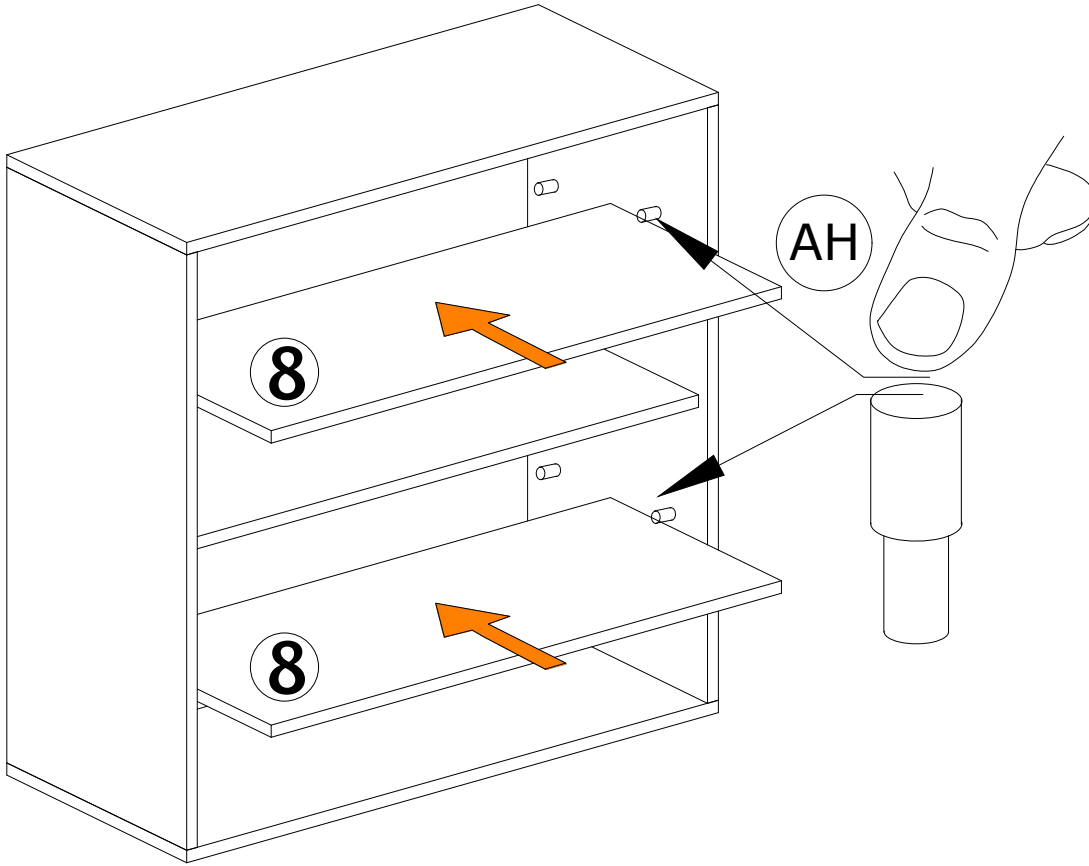

DEC0008 CAPELLA

DECORMET

MATERIALS

 x24	 x24	 x24	 x24	 x8	 x4
B	A	C	D	AH	R
MINIFIX BODY	MINIFIX GIB	MIN.STOPPER	DOWEL	SHELF BUTTON	HANDLE
 X 12	 x8	 x20	 x4	 x4	 x4
EV	U	I	BN	AJ	O
4x35 SCREW	HINGE (CRANK 16)	3,5x18 SCREW	250 mm PVC LEG	PLASTIC JOINING	HANDLE SCREW

NO	DEC0008 CAPELLA	PIECE
1	BOTTOM PART	1 PC
2	LEFT PART	1 PC
3	FIXED SHELF PART	1 PC
4	RIGHT PART	1 PC
5	TOP PART	1 PC
6	COVER PARTS	2 PCS
7	COVER PARTS	2 PCS
8	SHELF PARTS	2 PCS
9	BACK PART	1 PC