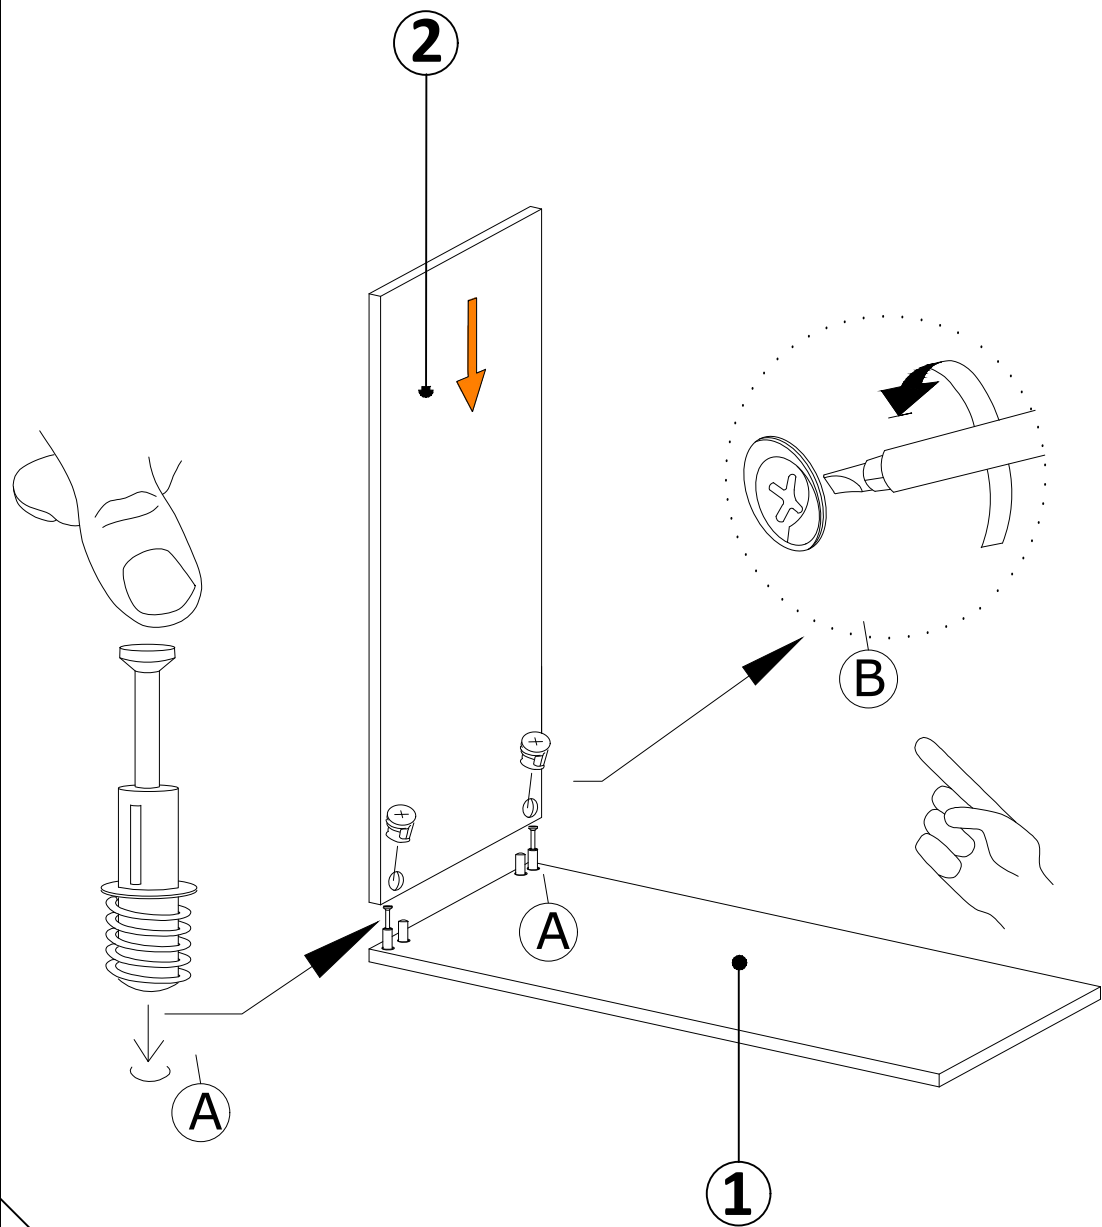

DEC0008 CAPELLA

DECORMET

MATERIALS

 x24	 x24	 x24	 x24	 x8	 x4
B	A	C	D	AH	R
MINIFIX BODY	MINIFIX GIB	MIN.STOPPER	DOWEL	SHELF BUTTON	HANDLE
 X 12	 x8	 x20	 x4	 x4	 x4
EV	U	I	BN	AJ	O
4x35 SCREW	HINGE (CRANK 16)	3,5x18 SCREW	250 mm PVC LEG	PLASTIC JOINING	HANDLE SCREW

NO	DEC0008 CAPELLA	PIECE
1	BOTTOM PART	1 PC
2	LEFT PART	1 PC
3	FIXED SHELF PART	1 PC
4	RIGHT PART	1 PC
5	TOP PART	1 PC
6	COVER PARTS	2 PCS
7	COVER PARTS	2 PCS
8	SHELF PARTS	2 PCS
9	BACK PART	1 PC