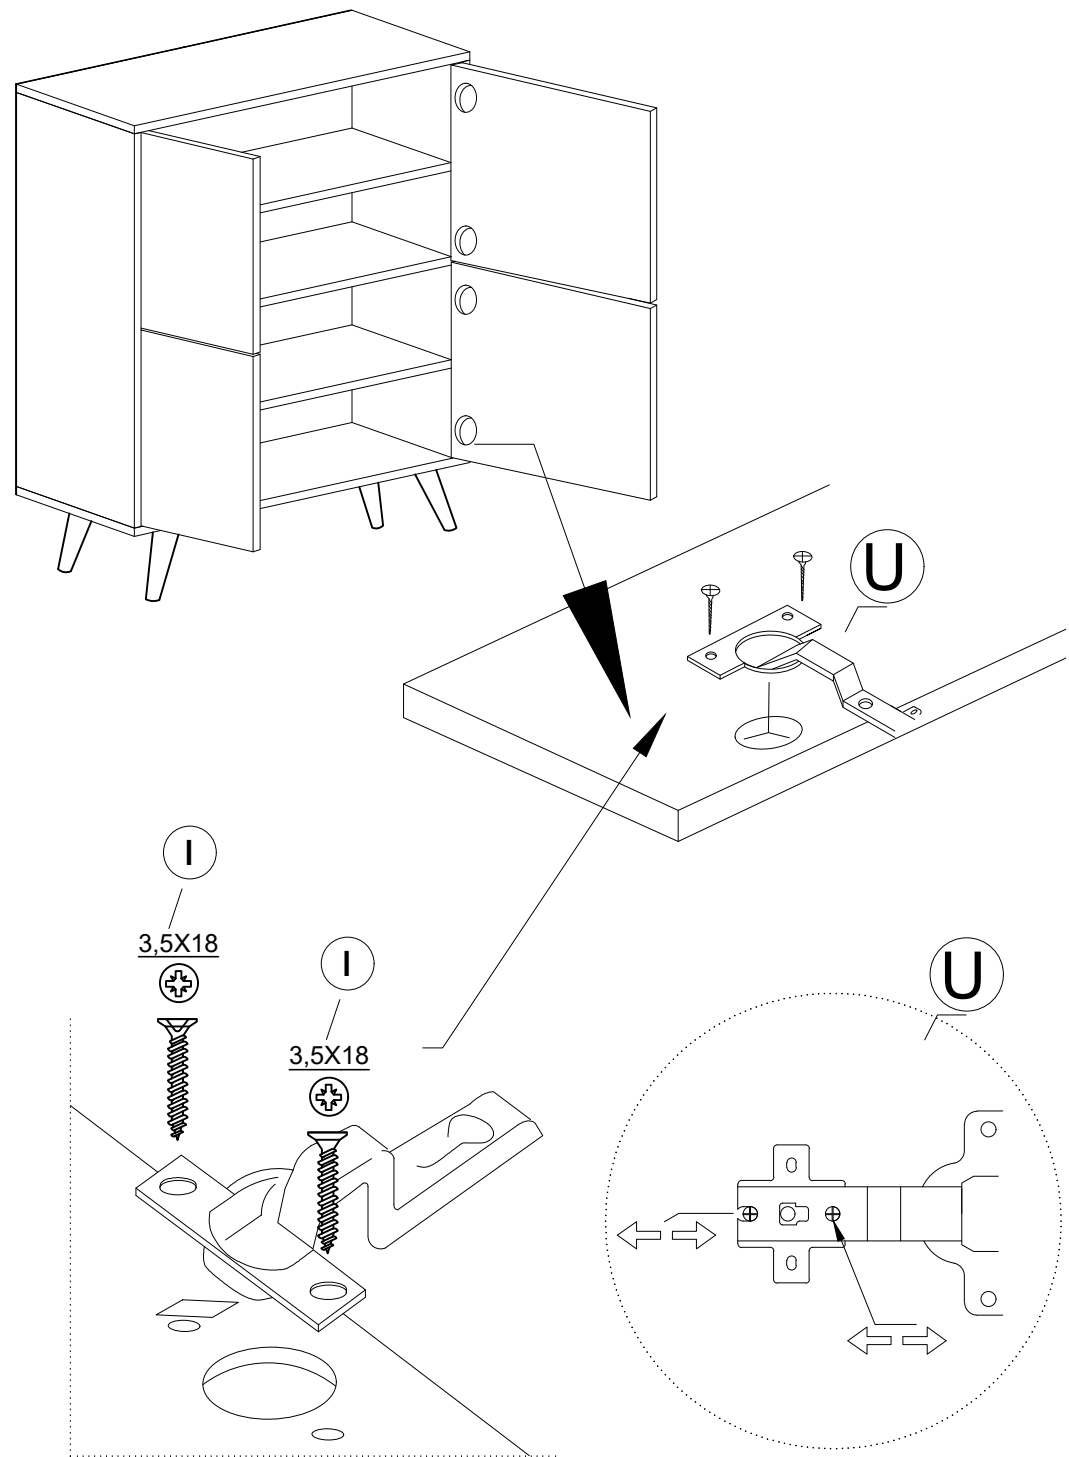

DEC0008 CAPELLA

DECORMET

MATERIALS

 x24	 x24	 x24	 x24	 x8	 x4
B	A	C	D	AH	R
MINIFIX BODY	MINIFIX GIB	MIN.STOPPER	DOWEL	SHELF BUTTON	HANDLE
 X 12	 x8	 x20	 x4	 x4	 x4
EV	U	I	BN	AJ	O
4x35 SCREW	HINGE (CRANK 16)	3,5x18 SCREW	250 mm PVC LEG	PLASTIC JOINING	HANDLE SCREW

NO	DEC0008 CAPELLA	PIECE
1	BOTTOM PART	1 PC
2	LEFT PART	1 PC
3	FIXED SHELF PART	1 PC
4	RIGHT PART	1 PC
5	TOP PART	1 PC
6	COVER PARTS	2 PCS
7	COVER PARTS	2 PCS
8	SHELF PARTS	2 PCS
9	BACK PART	1 PC