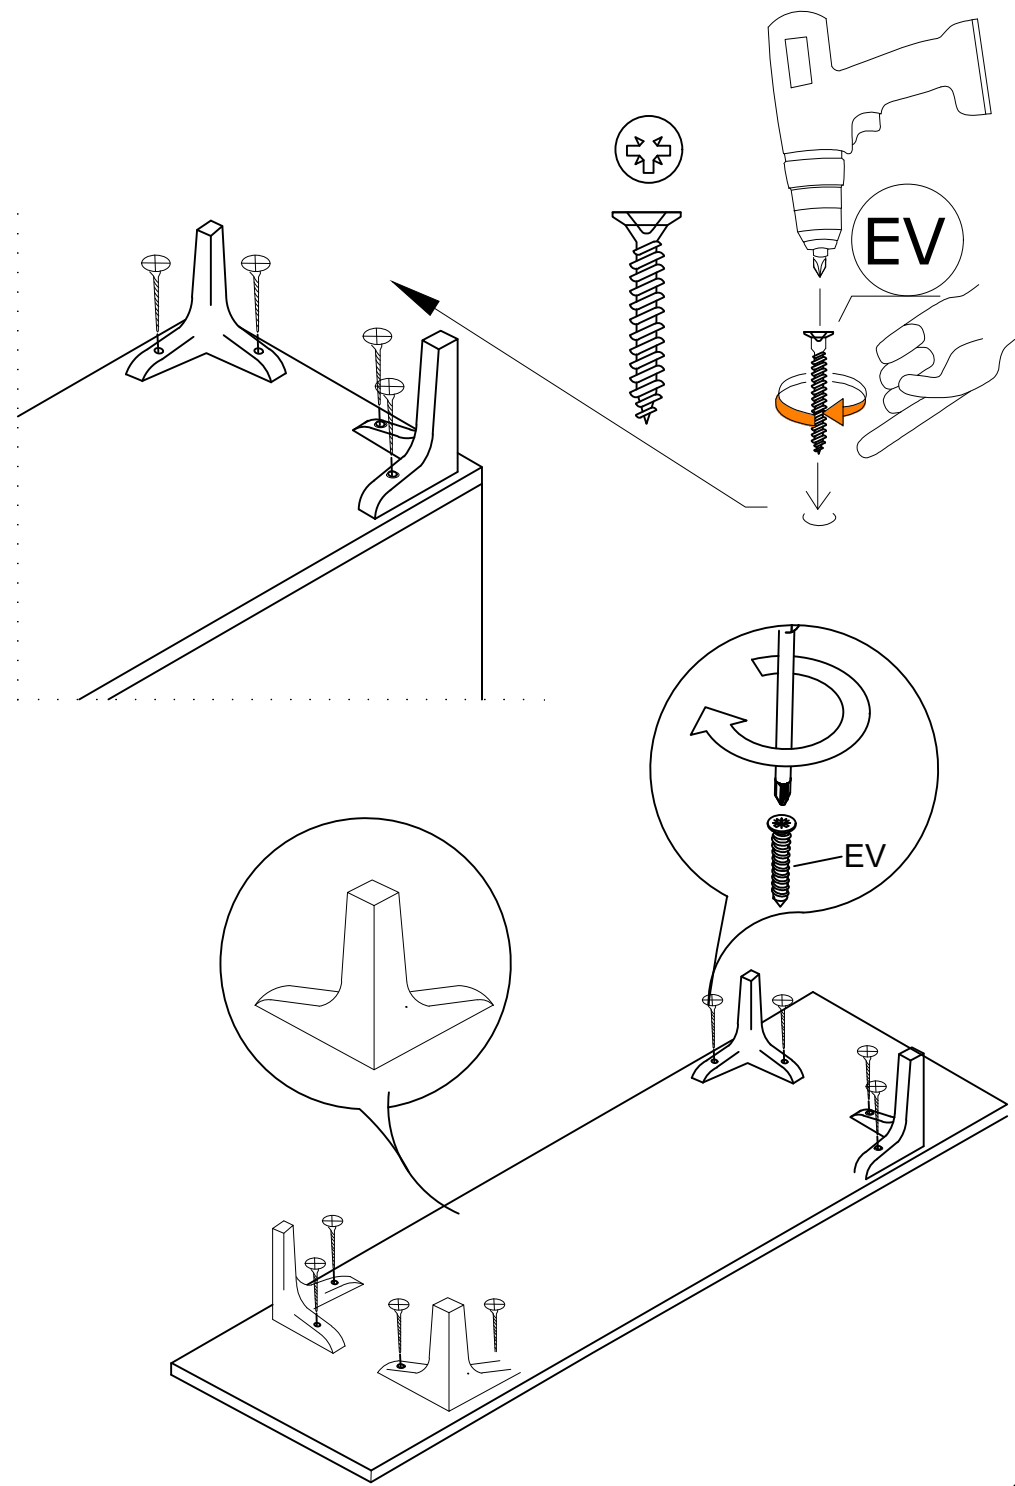

DEC0008 CAPELLA

DECORMET

MATERIALS

 x24	 x24	 x24	 x24	 x8	 x4
B	A	C	D	AH	R
MINIFIX BODY	MINIFIX GIB	MIN.STOPPER	DOWEL	SHELF BUTTON	HANDLE
 X 12	 x8	 x20	 x4	 x4	 x4
EV	U	I	BN	AJ	O
4x35 SCREW	HINGE (CRANK 16)	3,5x18 SCREW	250 mm PVC LEG	PLASTIC JOINING	HANDLE SCREW

NO	DEC0008 CAPELLA	PIECE
1	BOTTOM PART	1 PC
2	LEFT PART	1 PC
3	FIXED SHELF PART	1 PC
4	RIGHT PART	1 PC
5	TOP PART	1 PC
6	COVER PARTS	2 PCS
7	COVER PARTS	2 PCS
8	SHELF PARTS	2 PCS
9	BACK PART	1 PC