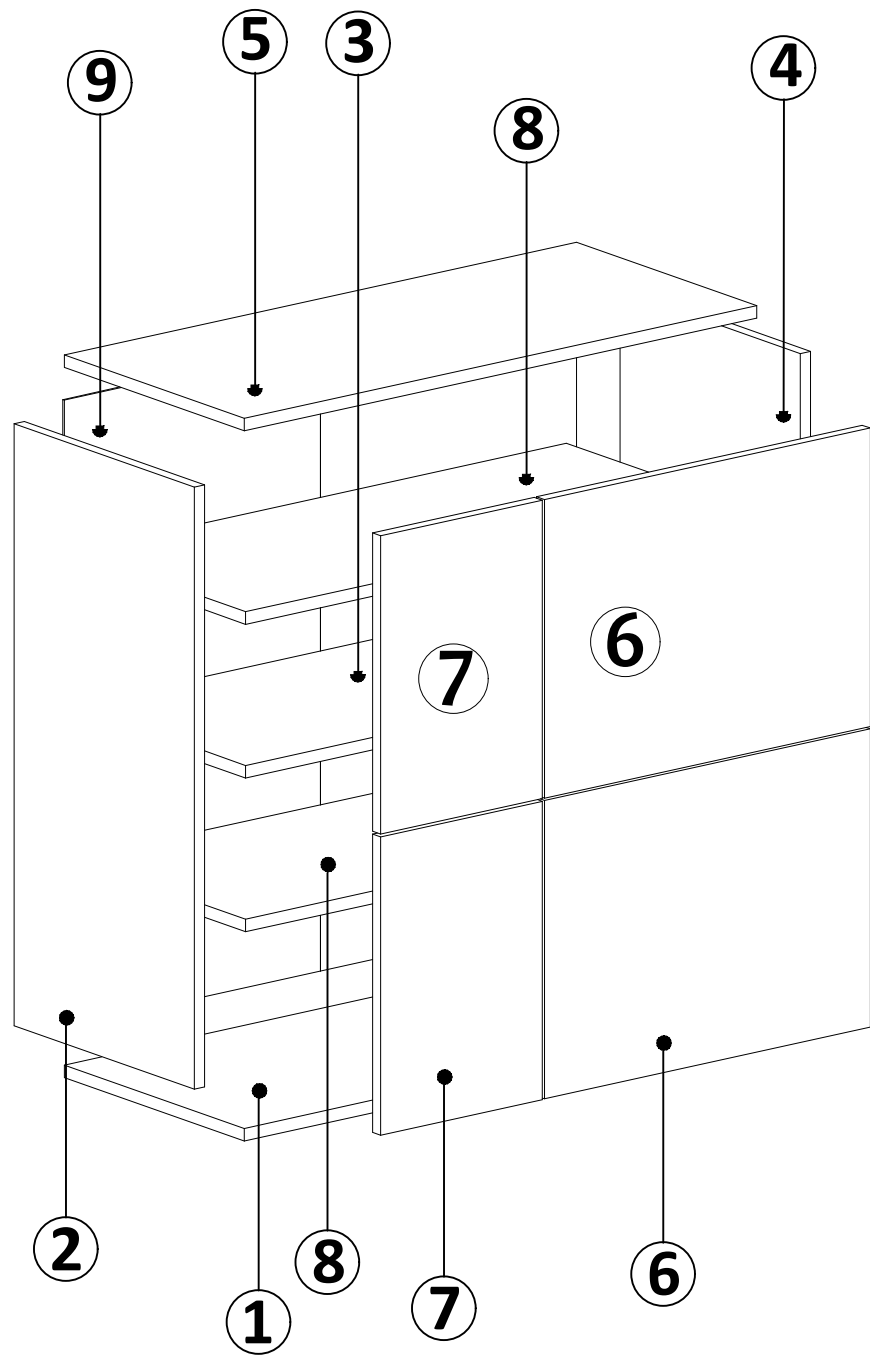

DEC0008 CAPELLA

DECORMET

MATERIALS

 x24	 x24	 x24	 x24	 x8	 x4
B	A	C	D	AH	R
MINIFIX BODY	MINIFIX GIB	MIN.STOPPER	DOWEL	SHELF BUTTON	HANDLE
 X 12	 x8	 x20	 x4	 x4	 x4
EV	U	I	BN	AJ	O
4x35 SCREW	HINGE (CRANK 16)	3,5x18 SCREW	250 mm PVC LEG	PLASTIC JOINING	HANDLE SCREW

NO	DEC0008 CAPELLA	PIECE
1	BOTTOM PART	1 PC
2	LEFT PART	1 PC
3	FIXED SHELF PART	1 PC
4	RIGHT PART	1 PC
5	TOP PART	1 PC
6	COVER PARTS	2 PCS
7	COVER PARTS	2 PCS
8	SHELF PARTS	2 PCS
9	BACK PART	1 PC