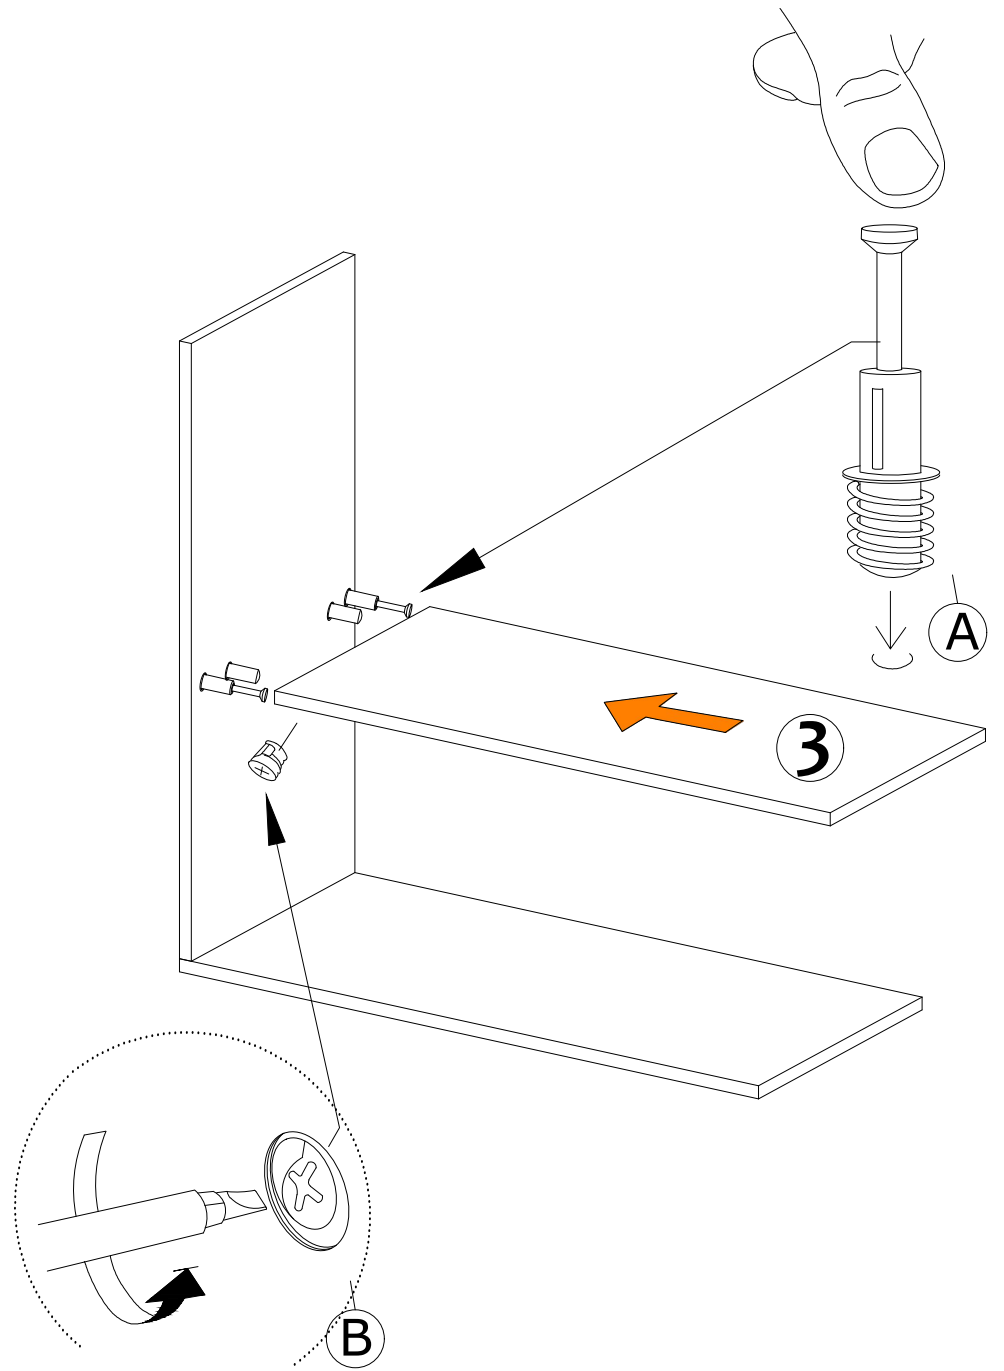

DEC0008 CAPELLA

DECORMET

MATERIALS

 x24	 x24	 x24	 x24	 x8	 x4
B	A	C	D	AH	R
MINIFIX BODY	MINIFIX GIB	MIN.STOPPER	DOWEL	SHELF BUTTON	HANDLE
 X 12	 x8	 x20	 x4	 x4	 x4
EV	U	I	BN	AJ	O
4x35 SCREW	HINGE (CRANK 16)	3,5x18 SCREW	250 mm PVC LEG	PLASTIC JOINING	HANDLE SCREW

NO	DEC0008 CAPELLA	PIECE
1	BOTTOM PART	1 PC
2	LEFT PART	1 PC
3	FIXED SHELF PART	1 PC
4	RIGHT PART	1 PC
5	TOP PART	1 PC
6	COVER PARTS	2 PCS
7	COVER PARTS	2 PCS
8	SHELF PARTS	2 PCS
9	BACK PART	1 PC