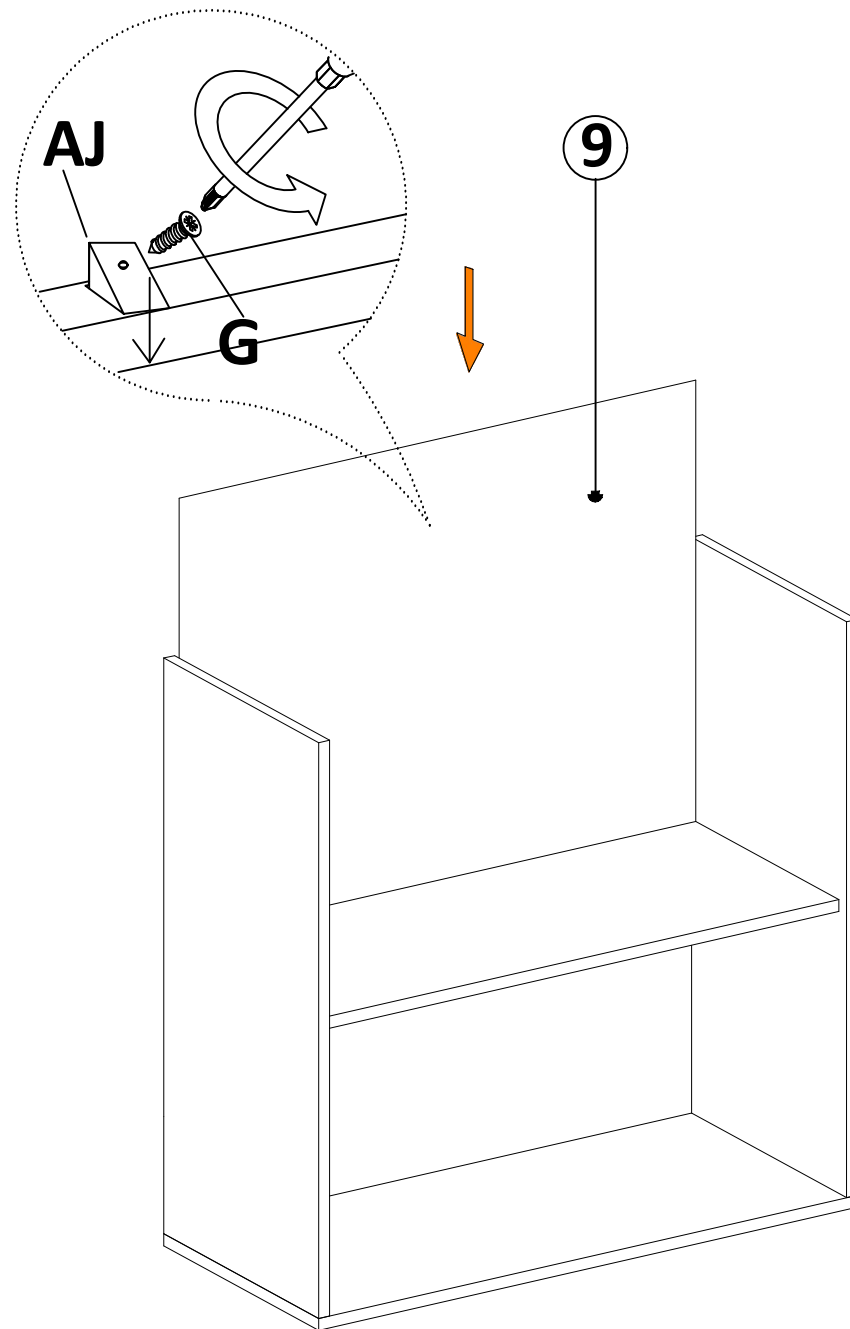

DEC0008 CAPELLA

DECORMET

MATERIALS

 x24	 x24	 x24	 x24	 x8	 x4
B	A	C	D	AH	R
MINIFIX BODY	MINIFIX GIB	MIN.STOPPER	DOWEL	SHELF BUTTON	HANDLE
 X 12	 x8	 x20	 x4	 x4	 x4
EV	U	I	BN	AJ	O
4x35 SCREW	HINGE (CRANK 16)	3,5x18 SCREW	250 mm PVC LEG	PLASTIC JOINING	HANDLE SCREW

NO	DEC0008 CAPELLA	PIECE
1	BOTTOM PART	1 PC
2	LEFT PART	1 PC
3	FIXED SHELF PART	1 PC
4	RIGHT PART	1 PC
5	TOP PART	1 PC
6	COVER PARTS	2 PCS
7	COVER PARTS	2 PCS
8	SHELF PARTS	2 PCS
9	BACK PART	1 PC