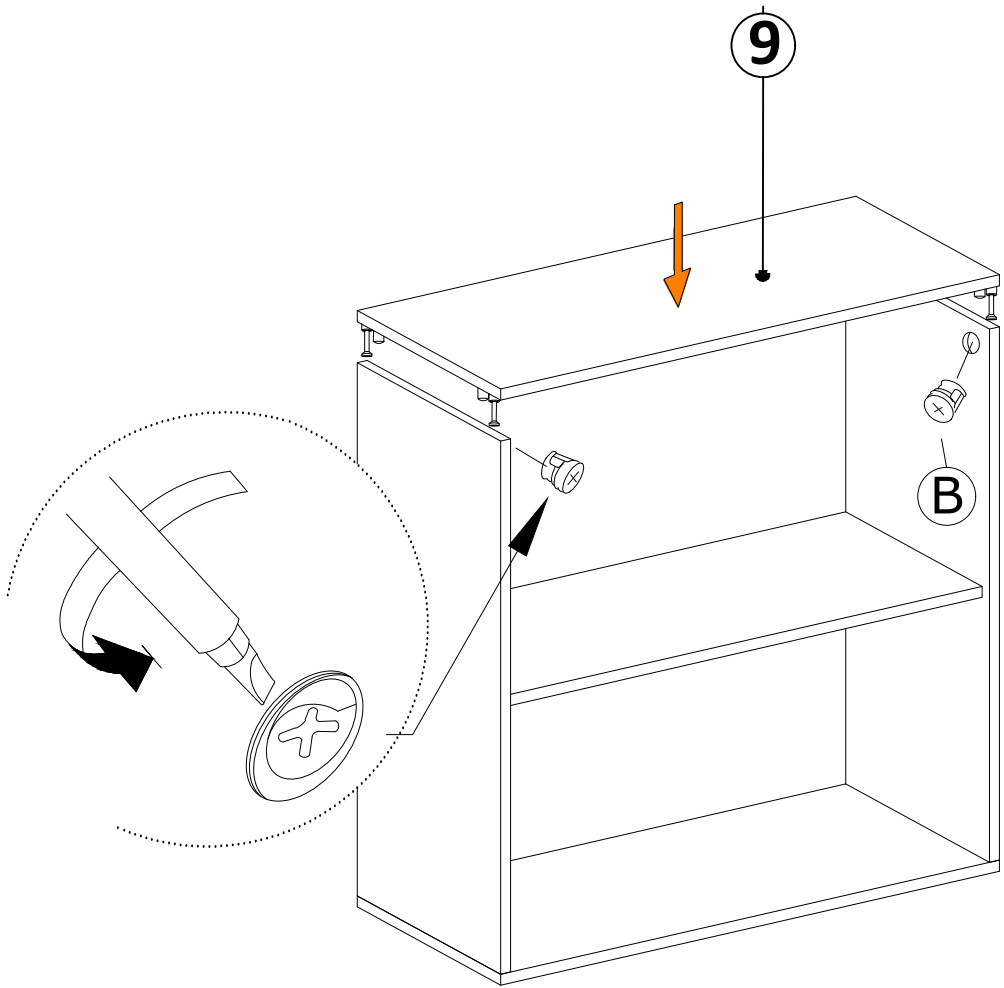

DEC0008 CAPELLA

DECORMET

MATERIALS

 x24	 x24	 x24	 x24	 x8	 x4
B	A	C	D	AH	R
MINIFIX BODY	MINIFIX GIB	MIN.STOPPER	DOWEL	SHELF BUTTON	HANDLE
 X 12	 x8	 x20	 x4	 x4	 x4
EV	U	I	BN	AJ	O
4x35 SCREW	HINGE (CRANK 16)	3,5x18 SCREW	250 mm PVC LEG	PLASTIC JOINING	HANDLE SCREW

NO	DEC0008 CAPELLA	PIECE
1	BOTTOM PART	1 PC
2	LEFT PART	1 PC
3	FIXED SHELF PART	1 PC
4	RIGHT PART	1 PC
5	TOP PART	1 PC
6	COVER PARTS	2 PCS
7	COVER PARTS	2 PCS
8	SHELF PARTS	2 PCS
9	BACK PART	1 PC