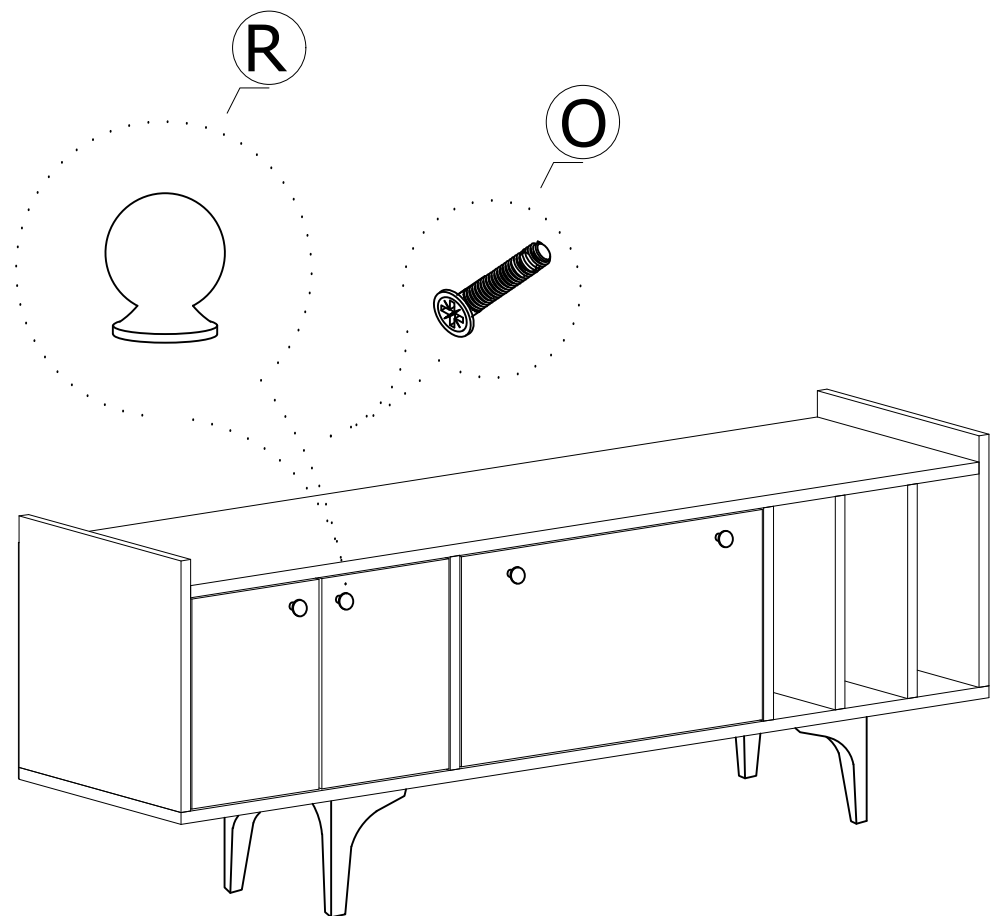

DEC0021 RIGEL

DECORMET