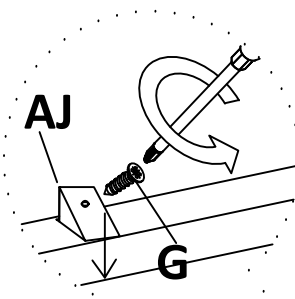

6

7

MATERIALS

 x24	 x24	 x24	 x24	 x3	 x4	 x13
B	A	C	D	AH	AJ	E
MINIFIX BODY	MINIFIX GIB	MIN.STOPPER	DOWEL	SHELF BUTTON	PLASTIC JOINING	CABINET SCREW
 x6	 x6	 X 16	 x6	 x28	 x4	 x2
O	R	EY	U	I	BN	L / AK
HANDLE SCREW	HANDLE	4x30 SCREW	HINGE (CRANK 16)	3,5x18 SCREW	170 mm PVC LEG	5x80 SCREW/WALL PLUG

NO	DEC0021 RIGEL	PIECE
1	BOTTOM PART	1 PC
2	LEFT PART	1 PC
3	MIDDLE PART	1 PC
4	MIDDLE PART	3 PCS
5	TOP PART	1 PC
6	RIGHT PART	1 PC
7	BACK PART	1 PC
8	COVER PARTS	2 PCS
9	COVER PART	1 PC
10	SHELF /BOTTOM PART	1 PC
11	SHELF / BACK PART	1 PC
12	SHELF MIDDLE PART	5 PCS