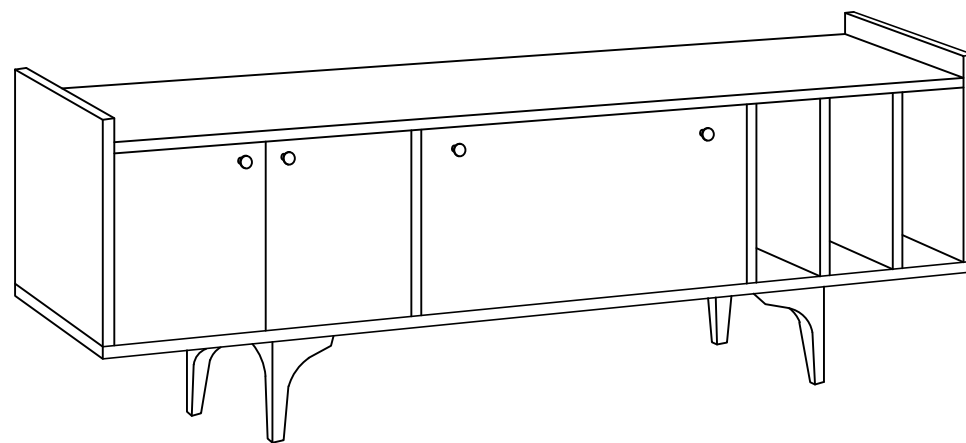

DEC0021 RIGEL

DECORMET