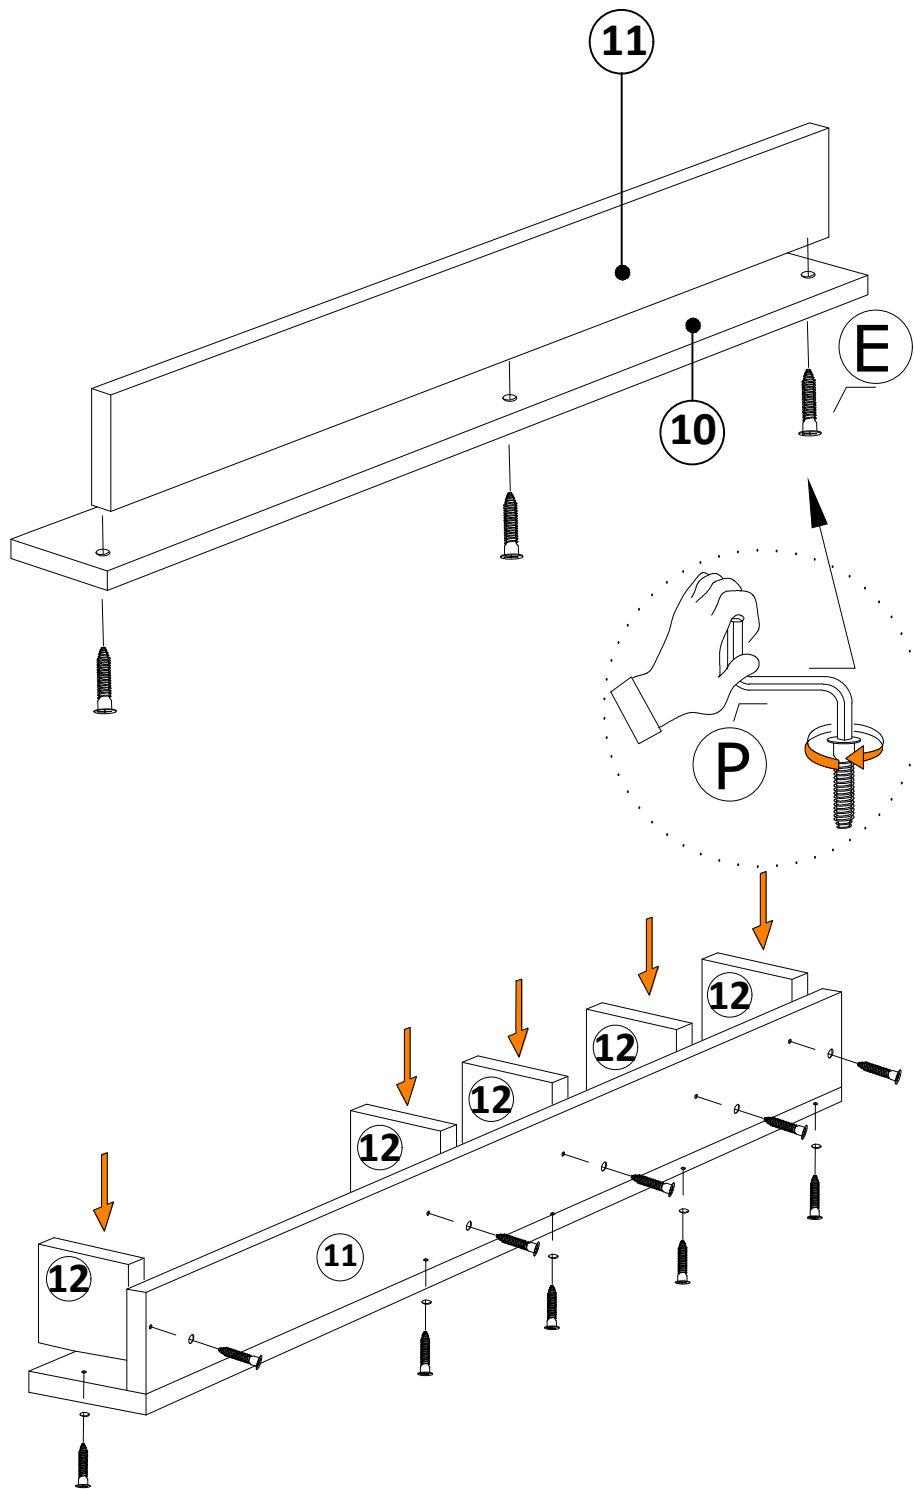

6

7

MATERIALS

 x24	 x24	 x24	 x24	 x3	 x4	 x13
B	A	C	D	AH	AJ	E
MINIFIX BODY	MINIFIX GIB	MIN.STOPPER	DOWEL	SHELF BUTTON	PLASTIC JOINING	CABINET SCREW
 x6	 x6	 X 16	 x6	 x28	 x4	 x2
O	R	EY	U	I	BN	L / AK
HANDLE SCREW	HANDLE	4x30 SCREW	HINGE (CRANK 16)	3,5x18 SCREW	170 mm PVC LEG	5x80 SCREW/WALL PLUG

NO	DEC0021 RIGEL	PIECE
1	BOTTOM PART	1 PC
2	LEFT PART	1 PC
3	MIDDLE PART	1 PC
4	MIDDLE PART	3 PCS
5	TOP PART	1 PC
6	RIGHT PART	1 PC
7	BACK PART	1 PC
8	COVER PARTS	2 PCS
9	COVER PART	1 PC
10	SHELF /BOTTOM PART	1 PC
11	SHELF / BACK PART	1 PC
12	SHELF MIDDLE PART	5 PCS