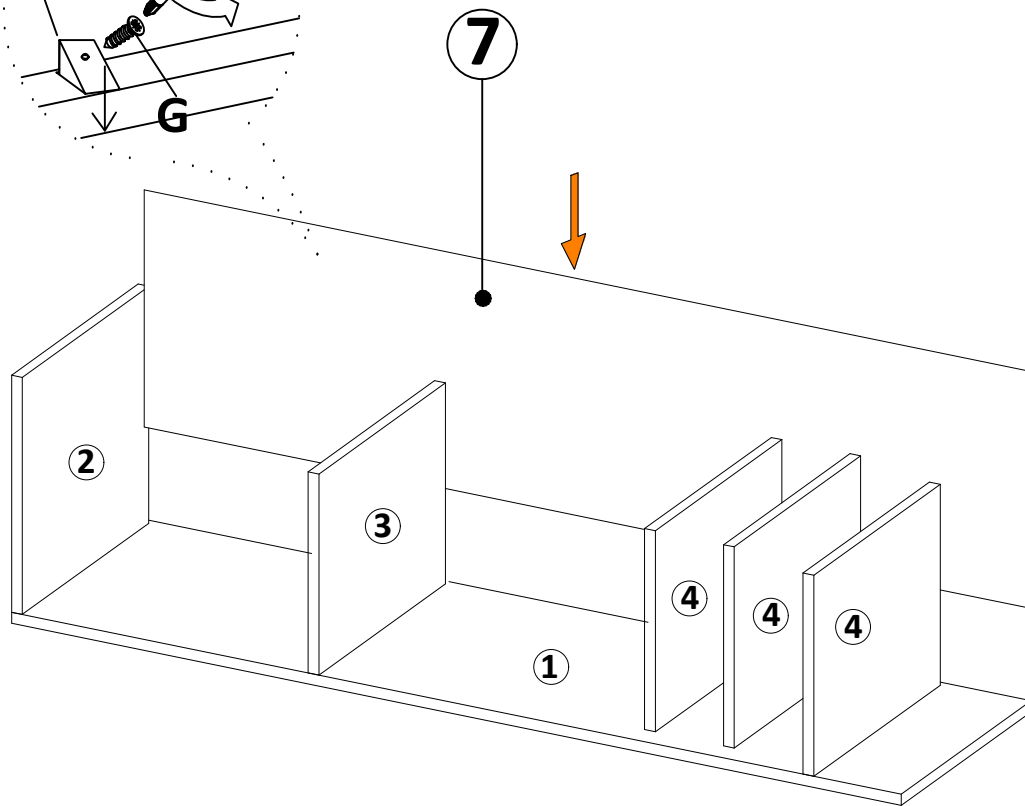

6

7

MATERIALS

 x24	 x24	 x24	 x24	 x3	 x4	 x13
B	A	C	D	AH	AJ	E
MINIFIX BODY	MINIFIX GIB	MIN.STOPPER	DOWEL	SHELF BUTTON	PLASTIC JOINING	CABINET SCREW
 x6	 x6	 X 16	 x6	 x28	 x4	 x2
O	R	EY	U	I	BN	L / AK
HANDLE SCREW	HANDLE	4x30 SCREW	HINGE (CRANK 16)	3,5x18 SCREW	170 mm PVC LEG	5x80 SCREW/WALL PLUG

NO	DEC0021 RIGEL	PIECE
1	BOTTOM PART	1 PC
2	LEFT PART	1 PC
3	MIDDLE PART	1 PC
4	MIDDLE PART	3 PCS
5	TOP PART	1 PC
6	RIGHT PART	1 PC
7	BACK PART	1 PC
8	COVER PARTS	2 PCS
9	COVER PART	1 PC
10	SHELF /BOTTOM PART	1 PC
11	SHELF / BACK PART	1 PC
12	SHELF MIDDLE PART	5 PCS