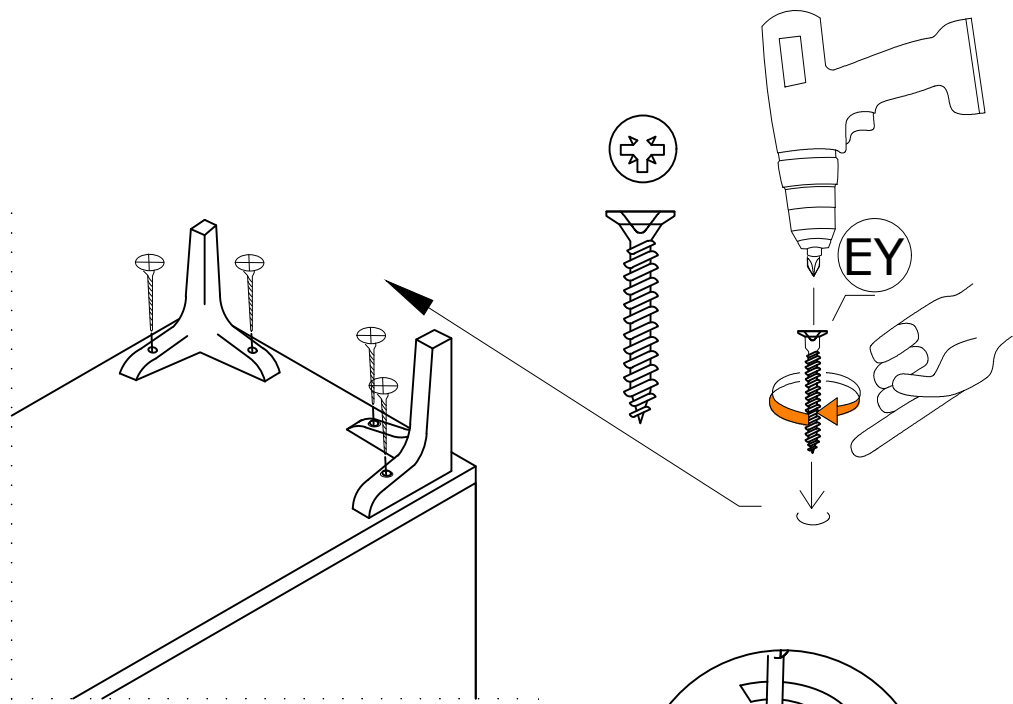

6

7

MATERIALS

 x24	 x24	 x24	 x24	 x3	 x4	 x13
B	A	C	D	AH	AJ	E
MINIFIX BODY	MINIFIX GIB	MIN.STOPPER	DOWEL	SHELF BUTTON	PLASTIC JOINING	CABINET SCREW
 x6	 x6	 X 16	 x6	 x28	 x4	 x2
O	R	EY	U	I	BN	L / AK
HANDLE SCREW	HANDLE	4x30 SCREW	HINGE (CRANK 16)	3,5x18 SCREW	170 mm PVC LEG	5x80 SCREW/WALL PLUG