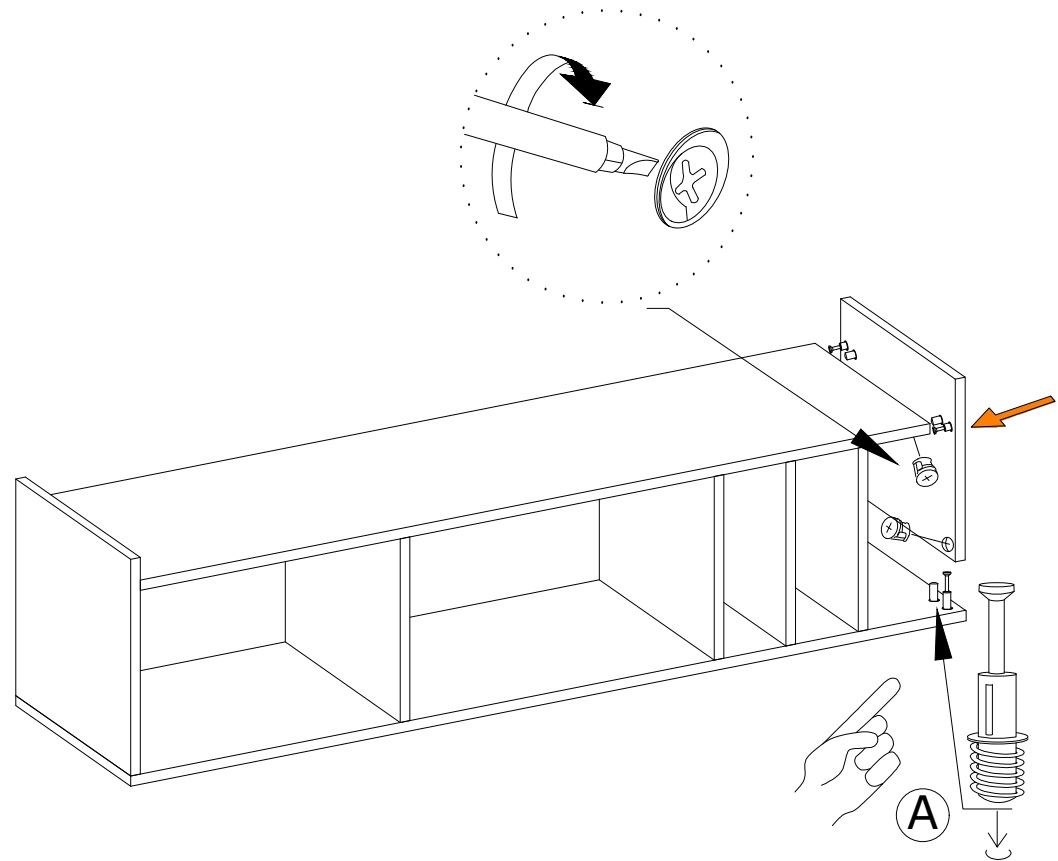

6

7

MATERIALS

 x24	 x24	 x24	 x24	 x3	 x4	 x13
B	A	C	D	AH	AJ	E
MINIFIX BODY	MINIFIX GIB	MIN.STOPPER	DOWEL	SHELF BUTTON	PLASTIC JOINING	CABINET SCREW
 x6	 x6	 X 16	 x6	 x28	 x4	 x2
O	R	EY	U	I	BN	L / AK
HANDLE SCREW	HANDLE	4x30 SCREW	HINGE (CRANK 16)	3,5x18 SCREW	170 mm PVC LEG	5x80 SCREW/WALL PLUG

NO	DEC0021 RIGEL	PIECE
1	BOTTOM PART	1 PC
2	LEFT PART	1 PC
3	MIDDLE PART	1 PC
4	MIDDLE PART	3 PCS
5	TOP PART	1 PC
6	RIGHT PART	1 PC
7	BACK PART	1 PC
8	COVER PARTS	2 PCS
9	COVER PART	1 PC
10	SHELF /BOTTOM PART	1 PC
11	SHELF / BACK PART	1 PC
12	SHELF MIDDLE PART	5 PCS