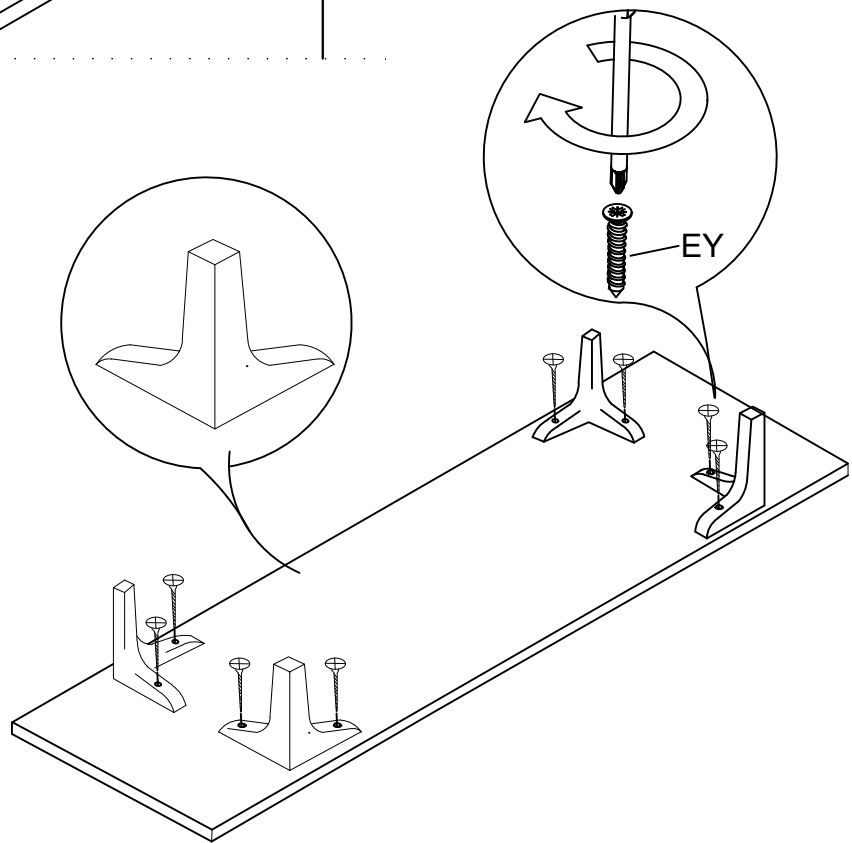

6

7

MATERIALS

 x24	 x24	 x24	 x24	 x3	 x4	 x13
B	A	C	D	AH	AJ	E
MINIFIX BODY	MINIFIX GIB	MIN.STOPPER	DOWEL	SHELF BUTTON	PLASTIC JOINING	CABINET SCREW
 x6	 x6	 X 16	 x6	 x28	 x4	 x2
O	R	EY	U	I	BN	L / AK
HANDLE SCREW	HANDLE	4x30 SCREW	HINGE (CRANK 16)	3,5x18 SCREW	170 mm PVC LEG	5x80 SCREW/WALL PLUG

NO	DEC0021 RIGEL	PIECE
1	BOTTOM PART	1 PC
2	LEFT PART	1 PC
3	MIDDLE PART	1 PC
4	MIDDLE PART	3 PCS
5	TOP PART	1 PC
6	RIGHT PART	1 PC
7	BACK PART	1 PC
8	COVER PARTS	2 PCS
9	COVER PART	1 PC
10	SHELF /BOTTOM PART	1 PC
11	SHELF / BACK PART	1 PC
12	SHELF MIDDLE PART	5 PCS