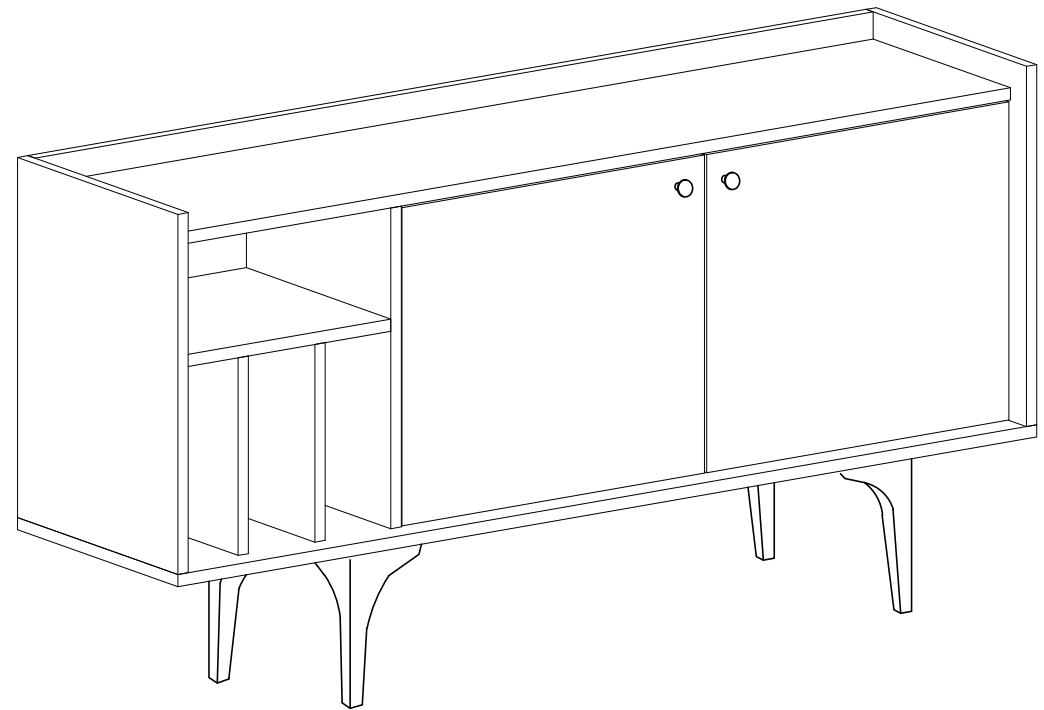

DEC0039 CANOPUS

DECORMET

MATERIALS

 x24	 x24	 x24	 x24	 x4	 x2	 x3
B	A	C	D	AH	R	E
MINIFIX BODY	MINIFIX GIB	MIN.STOPPER	DOWEL	SHELF BUTTON	HANDLE	CABINET SCREW
 X 12	 x4	 x20	 x4	 x4	 x2	
EV	U	I	BN	AJ	O	
4x35 SCREW	HINGE (CRANK 16)	3,5x18 SCREW	250 mm PVC LEG	PLASTIC JOINING	HANDLE SCREW	

NO	DEC0039 CANOPUS	PIECE
1	BOTTOM PART	1 PC
2	LEFT PART	1 PC
3	MIDDLE PART	2 PCS
4	FIXED SHELF PART	1 PC
5	MIDDLE PART	1 PC
6	TOP PART	1 PC
7	MIDDLE PART	1 PC
8	RIGHT PART	1 PC
9	BACK PART	1 PC
10	COVER PARTS	2 PCS
11	SHELF PART	1 PC