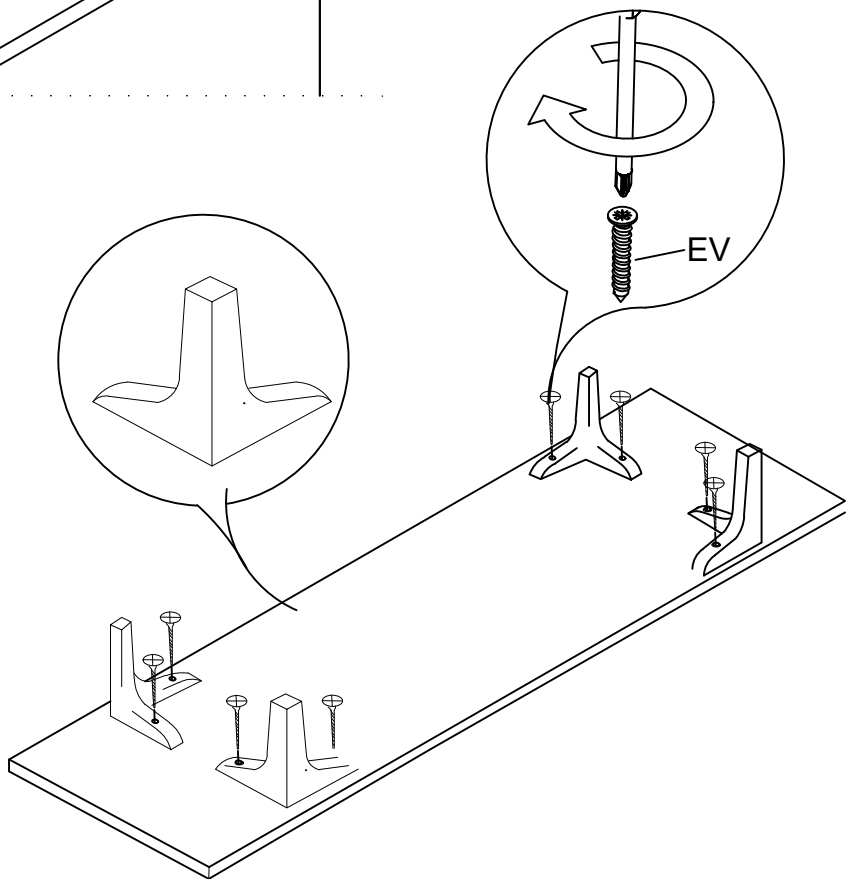

DEC0039 CANOPUS

DECORMET

MATERIALS

 x24	 x24	 x24	 x24	 x4	 x2	 x3
B	A	C	D	AH	R	E
MINIFIX BODY	MINIFIX GIB	MIN.STOPPER	DOWEL	SHELF BUTTON	HANDLE	CABINET SCREW
 X 12	 x4	 x20	 x4	 x4	 x2	
EV	U	I	BN	AJ	O	
4x35 SCREW	HINGE (CRANK 16)	3,5x18 SCREW	250 mm PVC LEG	PLASTIC JOINING	HANDLE SCREW	

NO	DEC0039 CANOPUS	PIECE
1	BOTTOM PART	1 PC
2	LEFT PART	1 PC
3	MIDDLE PART	2 PCS
4	FIXED SHELF PART	1 PC
5	MIDDLE PART	1 PC
6	TOP PART	1 PC
7	MIDDLE PART	1 PC
8	RIGHT PART	1 PC
9	BACK PART	1 PC
10	COVER PARTS	2 PCS
11	SHELF PART	1 PC