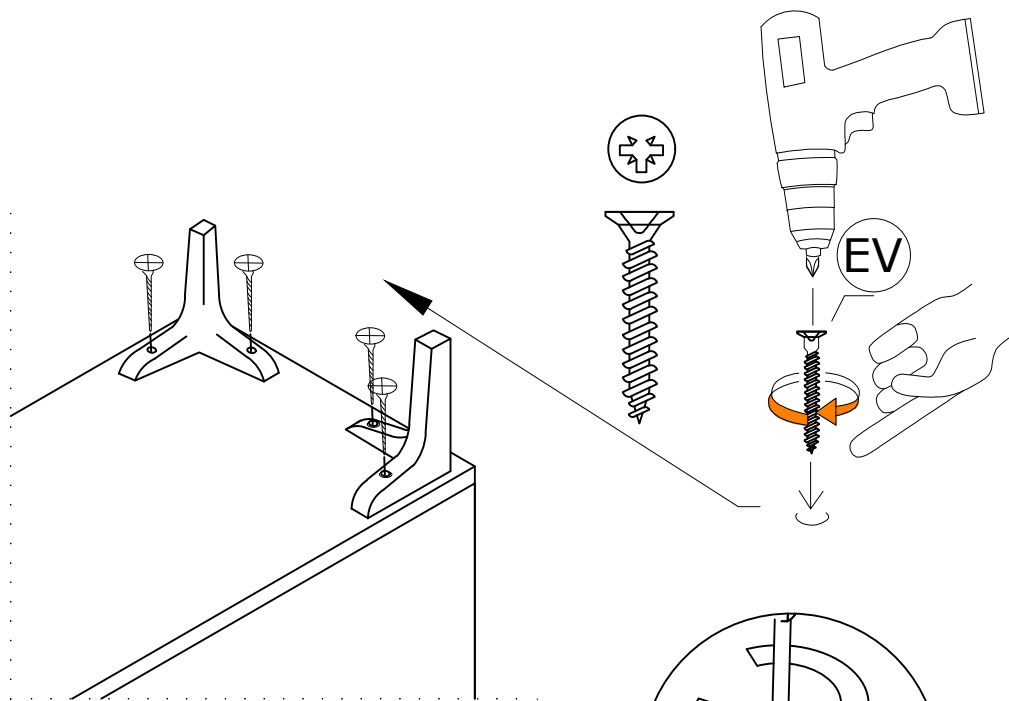

DEC0039 CANOPUS

DECORMET

MATERIALS

 x24	 x24	 x24	 x24	 x4	 x2	 x3
B	A	C	D	AH	R	E
MINIFIX BODY	MINIFIX GIB	MIN.STOPPER	DOWEL	SHELF BUTTON	HANDLE	CABINET SCREW
 X 12	 x4	 x20	 x4	 x4	 x2	
EV	U	I	BN	AJ	O	
4x35 SCREW	HINGE (CRANK 16)	3,5x18 SCREW	250 mm PVC LEG	PLASTIC JOINING	HANDLE SCREW	

NO	DEC0039 CANOPUS	PIECE
1	BOTTOM PART	1 PC
2	LEFT PART	1 PC
3	MIDDLE PART	2 PCS
4	FIXED SHELF PART	1 PC
5	MIDDLE PART	1 PC
6	TOP PART	1 PC
7	MIDDLE PART	1 PC
8	RIGHT PART	1 PC
9	BACK PART	1 PC
10	COVER PARTS	2 PCS
11	SHELF PART	1 PC