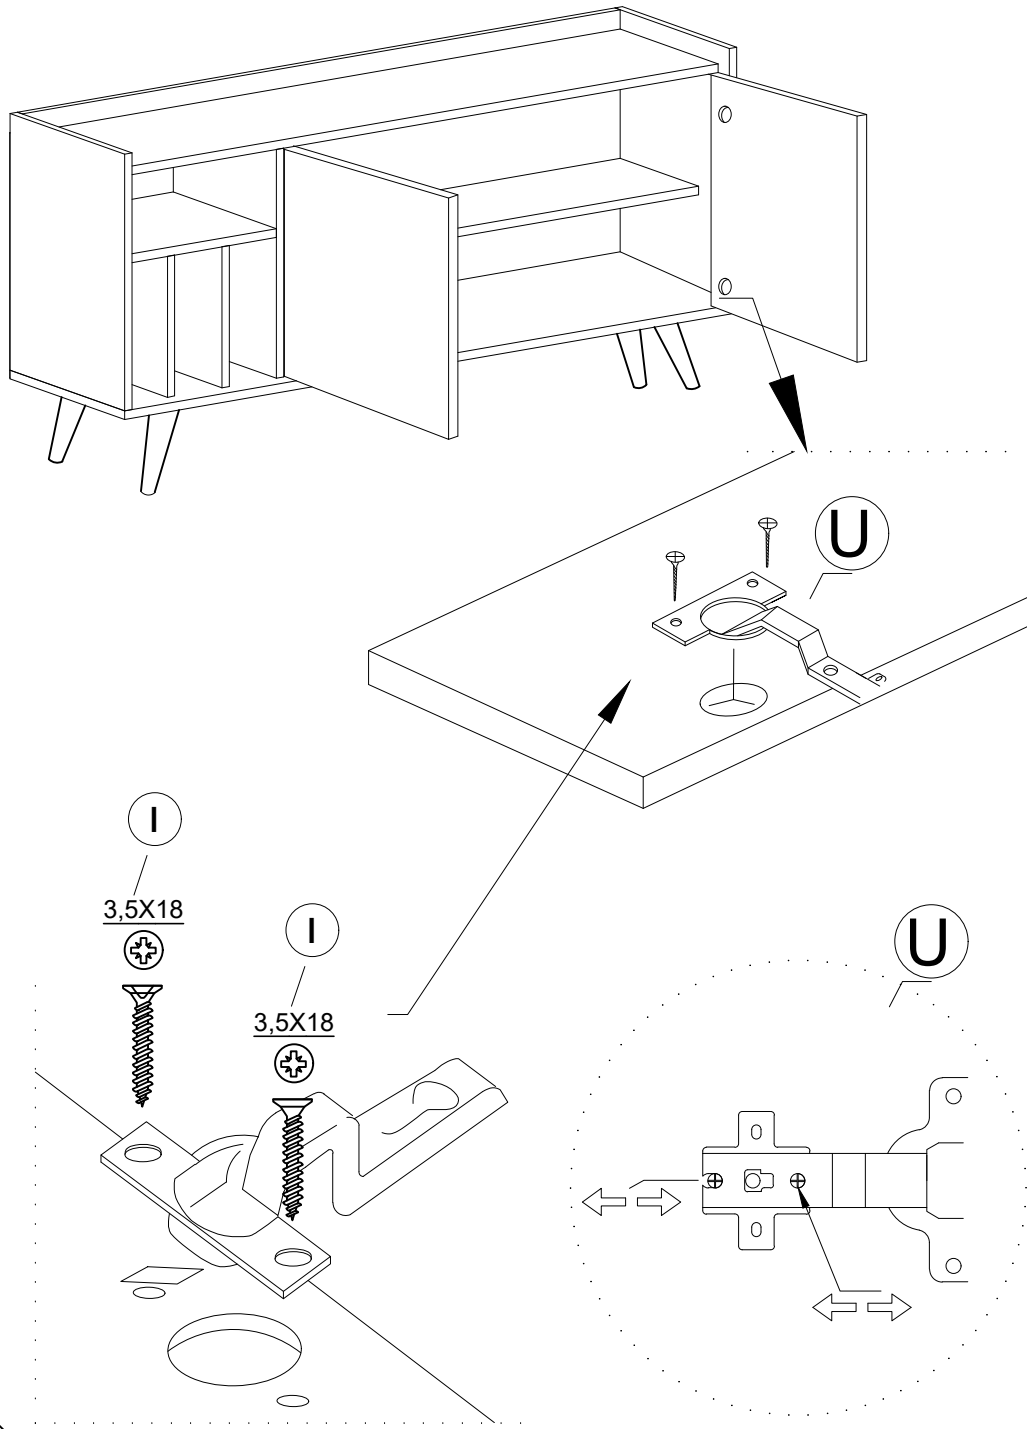

DEC0039 CANOPUS

DECORMET

MATERIALS

 x24	 x24	 x24	 x24	 x4	 x2	 x3
B	A	C	D	AH	R	E
MINIFIX BODY	MINIFIX GIB	MIN.STOPPER	DOWEL	SHELF BUTTON	HANDLE	CABINET SCREW
 X 12	 x4	 x20	 x4	 x4	 x2	
EV	U	I	BN	AJ	O	
4x35 SCREW	HINGE (CRANK 16)	3,5x18 SCREW	250 mm PVC LEG	PLASTIC JOINING	HANDLE SCREW	

NO	DEC0039 CANOPUS	PIECE
1	BOTTOM PART	1 PC
2	LEFT PART	1 PC
3	MIDDLE PART	2 PCS
4	FIXED SHELF PART	1 PC
5	MIDDLE PART	1 PC
6	TOP PART	1 PC
7	MIDDLE PART	1 PC
8	RIGHT PART	1 PC
9	BACK PART	1 PC
10	COVER PARTS	2 PCS
11	SHELF PART	1 PC