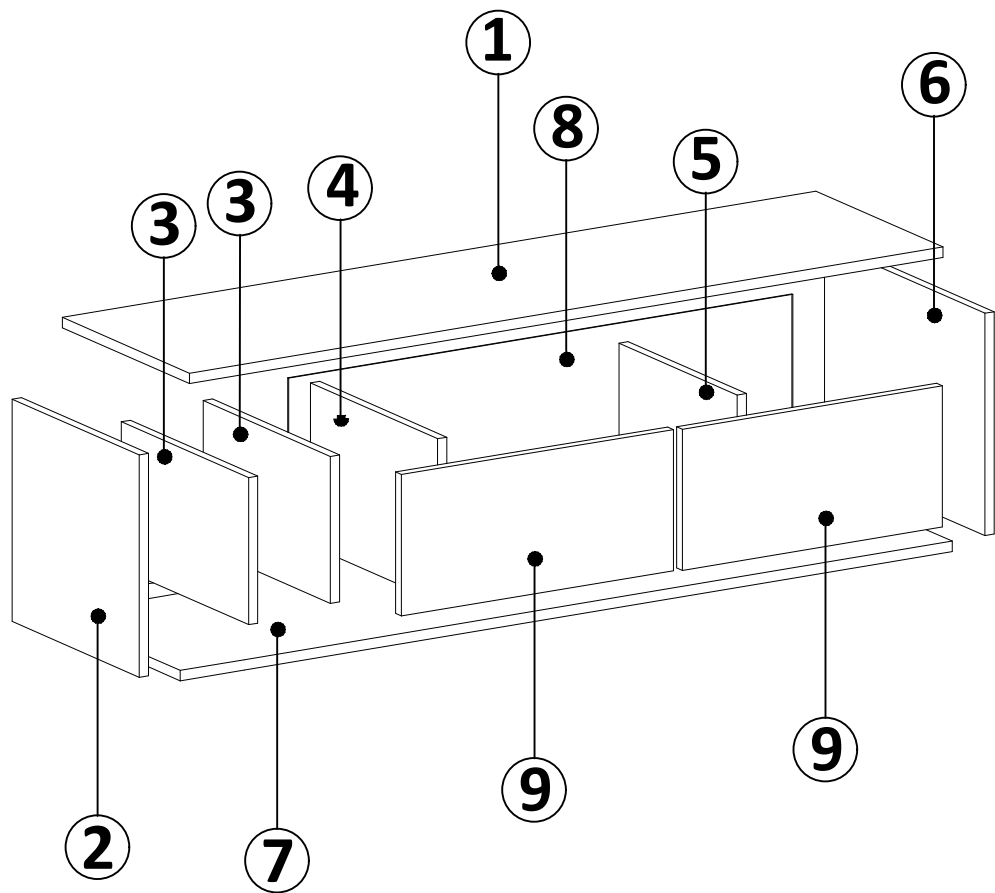

DEC0040 ALYA

DECORMET

MATERIALS

max.
40 kg

15 min.

 x24	 x24	 x24	 x24	 x4	 x4
B	A	C	D	AJ	BN
MINIFIX BODY	MINIFIX GIB	MIN.STOPPER	DOWEL	PLASTIC JOINING	170 mm PVC LEG
 x2	 x2	 X 16	 x4	 x20	
O	R	EY	U	I	
HANDLE SCREW	HANDLE	4x30 SCREW	HINGE (CRANK 16)	3,5x18 SCREW	

NO	DEC0040 ALYA	PIECE
1	TOP PART	1 PC
2	LEFT PART	1 PC
3	MIDDLE PART	2 PCS
4	MIDDLE PART	1 PC
5	MIDDLE PART	1 PC
6	RIGHT PART	1 PC
7	BOTTOM PART	1 PC
8	BACK PART	1 PC
9	COVER PARTS	2 PCS