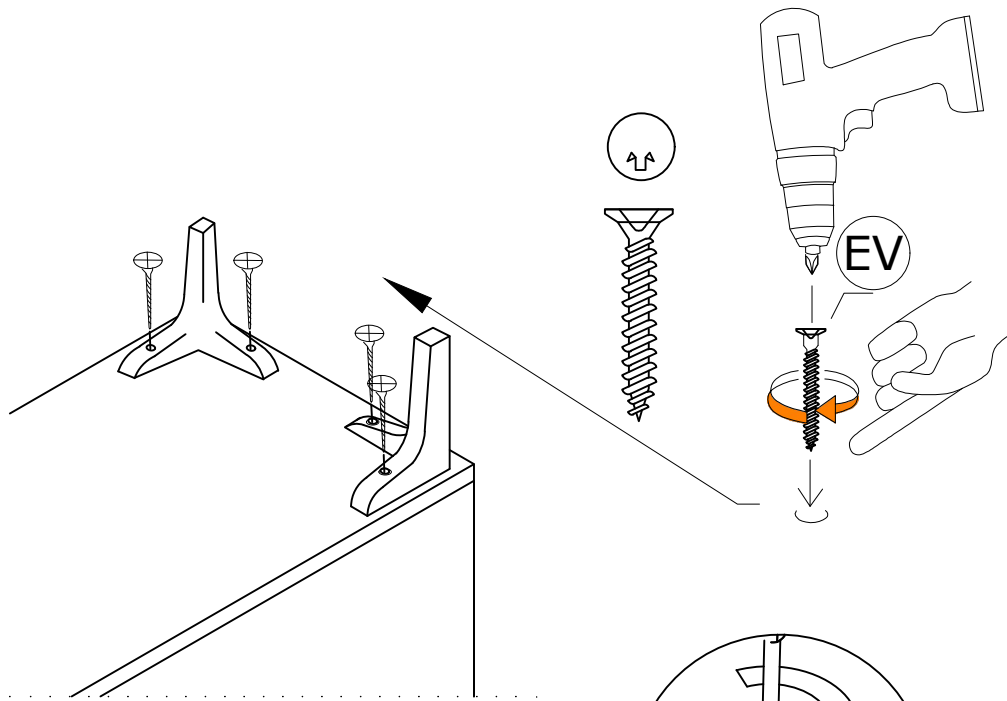

DEC0040 ALYA

DECORMET

MATERIALS

max.
40 kg

15 min.

 x24	 x24	 x24	 x24	 x4	 x4
B	A	C	D	AJ	BN
MINIFIX BODY	MINIFIX GIB	MIN.STOPPER	DOWEL	PLASTIC JOINING	170 mm PVC LEG
 x2	 x2	 X 16	 x4	 x20	
O	R	EY	U	I	
HANDLE SCREW	HANDLE	4x30 SCREW	HINGE (CRANK 16)	3,5x18 SCREW	

NO	DEC0040 ALYA	PIECE
1	TOP PART	1 PC
2	LEFT PART	1 PC
3	MIDDLE PART	2 PCS
4	MIDDLE PART	1 PC
5	MIDDLE PART	1 PC
6	RIGHT PART	1 PC
7	BOTTOM PART	1 PC
8	BACK PART	1 PC
9	COVER PARTS	2 PCS