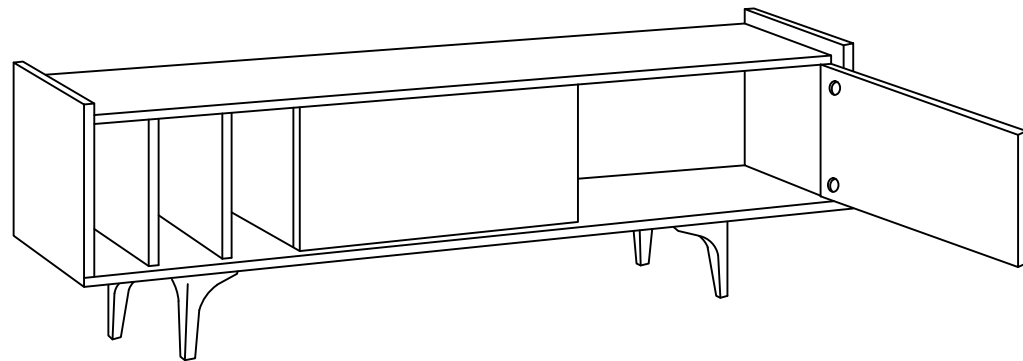

DEC0040 ALYA

DECORMET

MATERIALS

max.
40 kg

15 min.

 x24	 x24	 x24	 x24	 x4	 x4
B	A	C	D	AJ	BN
MINIFIX BODY	MINIFIX GIB	MIN.STOPPER	DOWEL	PLASTIC JOINING	170 mm PVC LEG
 x2	 x2	 X 16	 x4	 x20	
O	R	EY	U	I	
HANDLE SCREW	HANDLE	4x30 SCREW	HINGE (CRANK 16)	3,5x18 SCREW	

NO	DEC0040 ALYA	PIECE
1	TOP PART	1 PC
2	LEFT PART	1 PC
3	MIDDLE PART	2 PCS
4	MIDDLE PART	1 PC
5	MIDDLE PART	1 PC
6	RIGHT PART	1 PC
7	BOTTOM PART	1 PC
8	BACK PART	1 PC
9	COVER PARTS	2 PCS