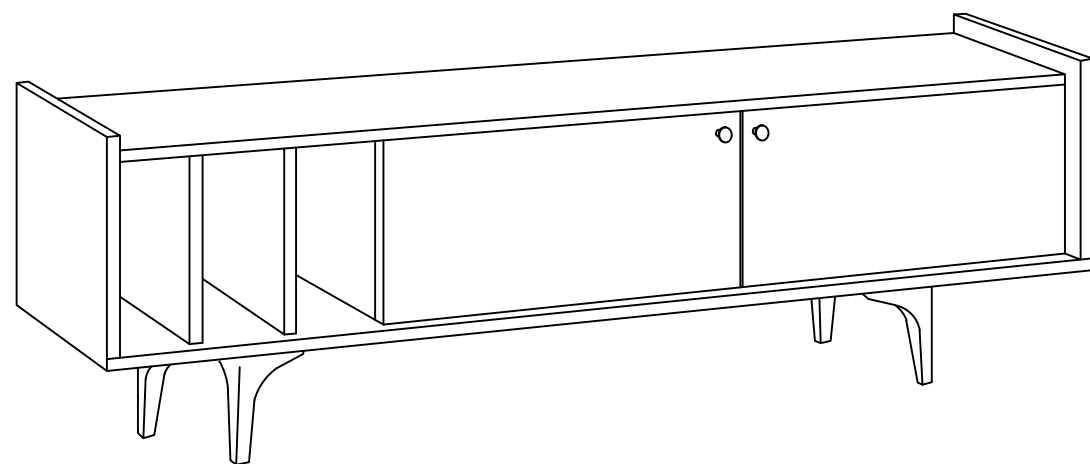

DEC0040 ALYA

DECORMET

MATERIALS

max.
40 kg

15 min.

 x24	 x24	 x24	 x24	 x4	 x4
B	A	C	D	AJ	BN
MINIFIX BODY	MINIFIX GIB	MIN.STOPPER	DOWEL	PLASTIC JOINING	170 mm PVC LEG
 x2	 x2	 X 16	 x4	 x20	
O	R	EY	U	I	
HANDLE SCREW	HANDLE	4x30 SCREW	HINGE (CRANK 16)	3,5x18 SCREW	

NO	DEC0040 ALYA	PIECE
1	TOP PART	1 PC
2	LEFT PART	1 PC
3	MIDDLE PART	2 PCS
4	MIDDLE PART	1 PC
5	MIDDLE PART	1 PC
6	RIGHT PART	1 PC
7	BOTTOM PART	1 PC
8	BACK PART	1 PC
9	COVER PARTS	2 PCS