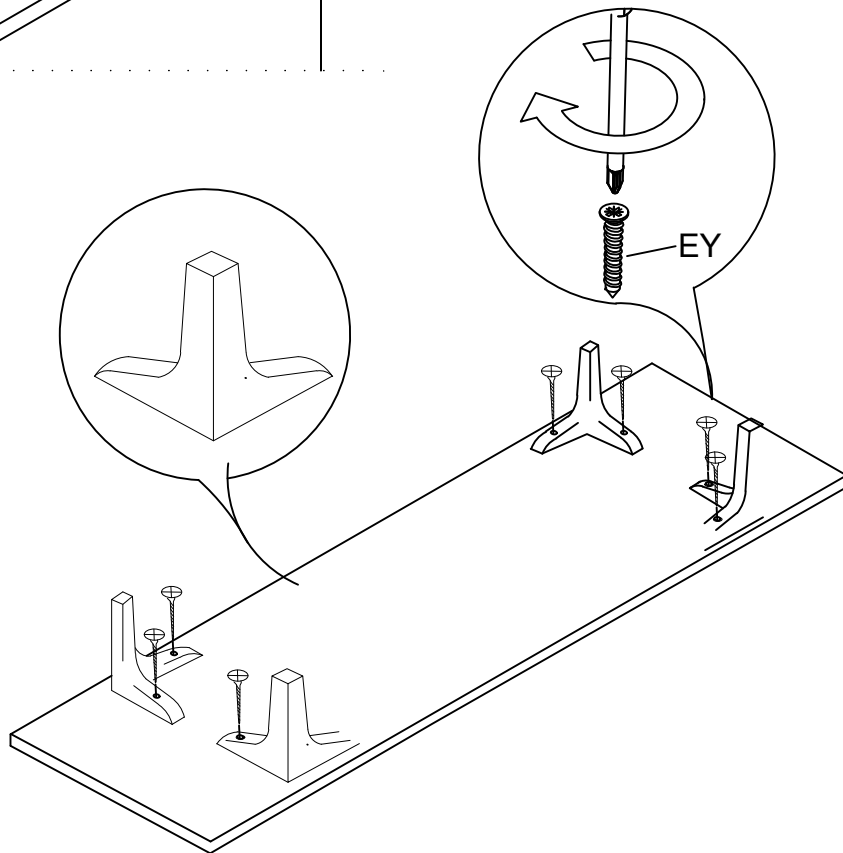

DEC0040 ALYA

DECORMET

MATERIALS

max.
40 kg

15 min.

 x24	 x24	 x24	 x24	 x4	 x4
B	A	C	D	AJ	BN
MINIFIX BODY	MINIFIX GIB	MIN.STOPPER	DOWEL	PLASTIC JOINING	170 mm PVC LEG
 x2	 x2	 X 16	 x4	 x20	
O	R	EY	U	I	
HANDLE SCREW	HANDLE	4x30 SCREW	HINGE (CRANK 16)	3,5x18 SCREW	

NO	DEC0040 ALYA	PIECE
1	TOP PART	1 PC
2	LEFT PART	1 PC
3	MIDDLE PART	2 PCS
4	MIDDLE PART	1 PC
5	MIDDLE PART	1 PC
6	RIGHT PART	1 PC
7	BOTTOM PART	1 PC
8	BACK PART	1 PC
9	COVER PARTS	2 PCS