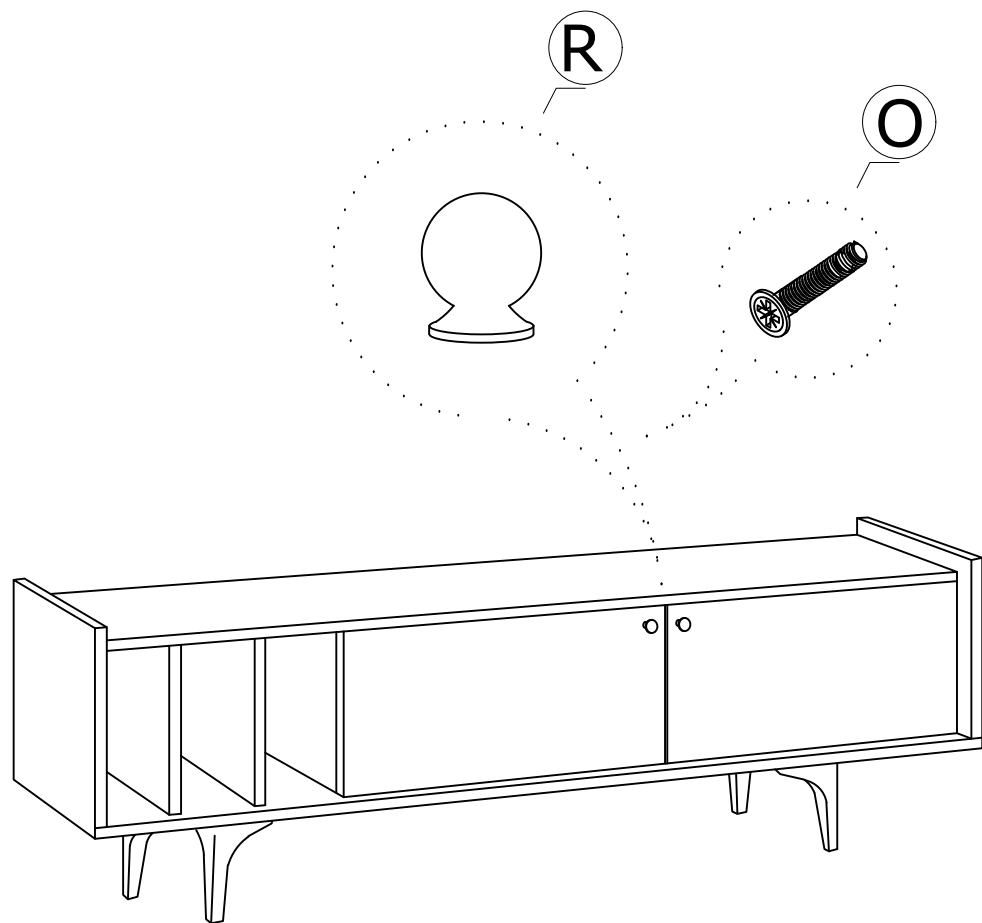

DEC0040 ALYA

DECORMET

MATERIALS

max.
40 kg

15 min.

 x24	 x24	 x24	 x24	 x4	 x4
B	A	C	D	AJ	BN
MINIFIX BODY	MINIFIX GIB	MIN.STOPPER	DOWEL	PLASTIC JOINING	170 mm PVC LEG
 x2	 x2	 X 16	 x4	 x20	
O	R	EY	U	I	
HANDLE SCREW	HANDLE	4x30 SCREW	HINGE (CRANK 16)	3,5x18 SCREW	

NO	DEC0040 ALYA	PIECE
1	TOP PART	1 PC
2	LEFT PART	1 PC
3	MIDDLE PART	2 PCS
4	MIDDLE PART	1 PC
5	MIDDLE PART	1 PC
6	RIGHT PART	1 PC
7	BOTTOM PART	1 PC
8	BACK PART	1 PC
9	COVER PARTS	2 PCS