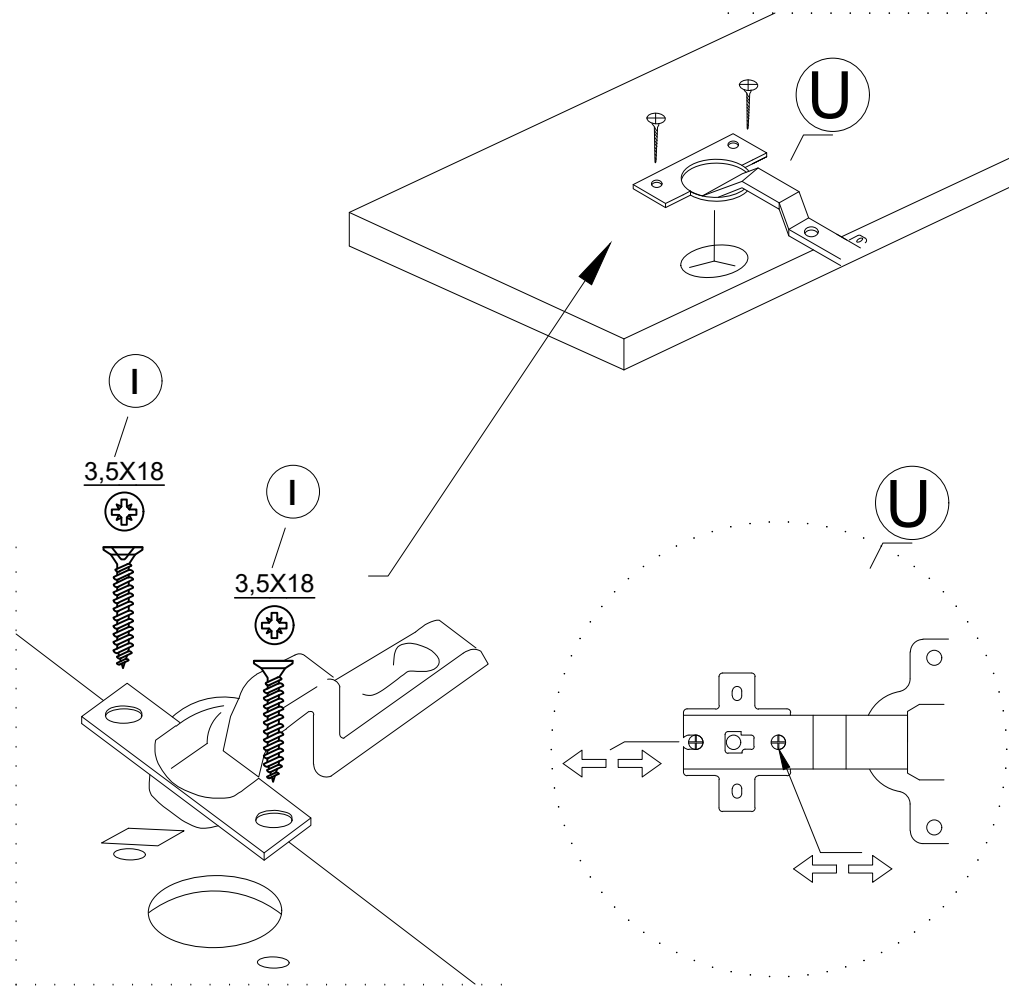

DEC0040 ALYA

DECORMET

MATERIALS

max.
40 kg

15 min.

 x24	 x24	 x24	 x24	 x4	 x4
B	A	C	D	AJ	BN
MINIFIX BODY	MINIFIX GIB	MIN.STOPPER	DOWEL	PLASTIC JOINING	170 mm PVC LEG
 x2	 x2	 X 16	 x4	 x20	
O	R	EY	U	I	
HANDLE SCREW	HANDLE	4x30 SCREW	HINGE (CRANK 16)	3,5x18 SCREW	

NO	DEC0040 ALYA	PIECE
1	TOP PART	1 PC
2	LEFT PART	1 PC
3	MIDDLE PART	2 PCS
4	MIDDLE PART	1 PC
5	MIDDLE PART	1 PC
6	RIGHT PART	1 PC
7	BOTTOM PART	1 PC
8	BACK PART	1 PC
9	COVER PARTS	2 PCS