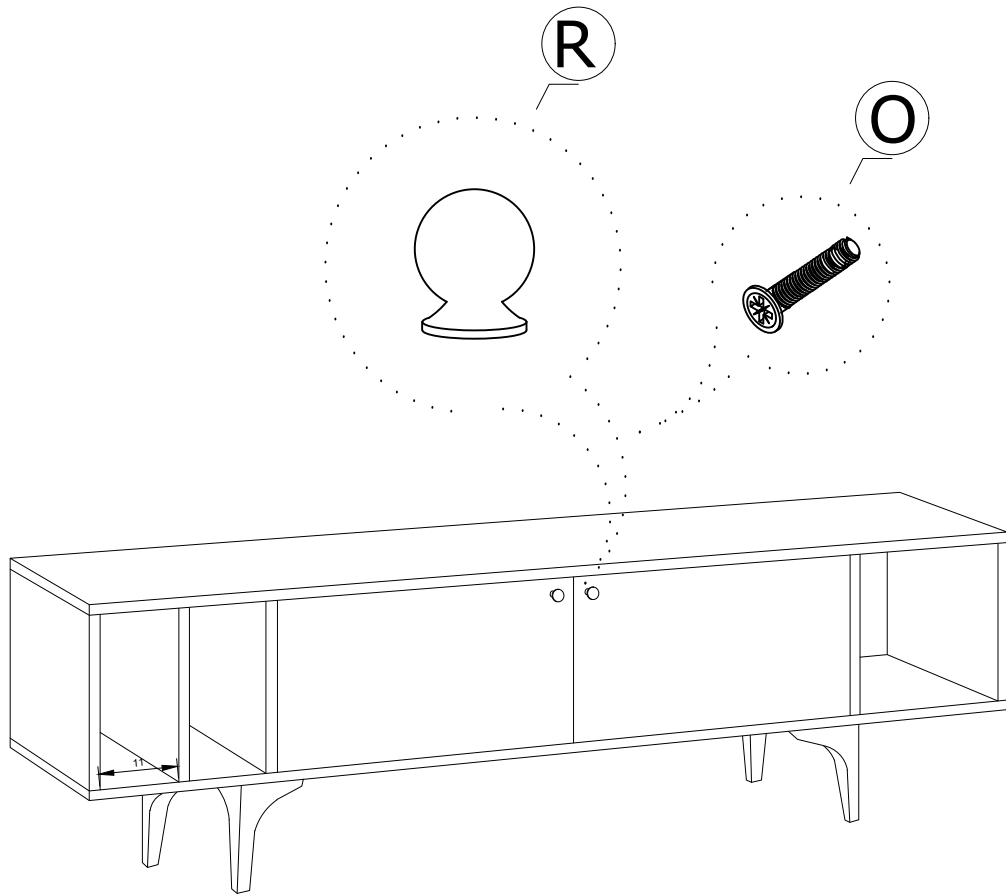

DEC0041 ANKAA

DECORMET