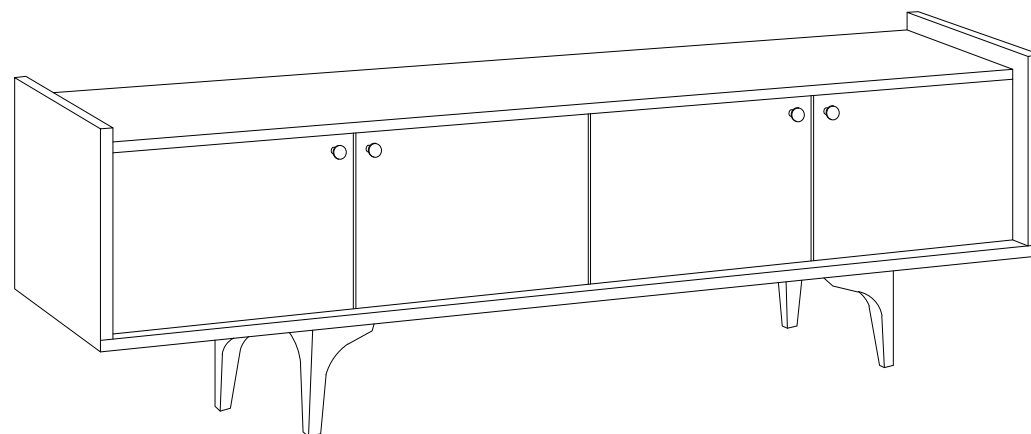

DEC0043 ATLAS

DECORMET