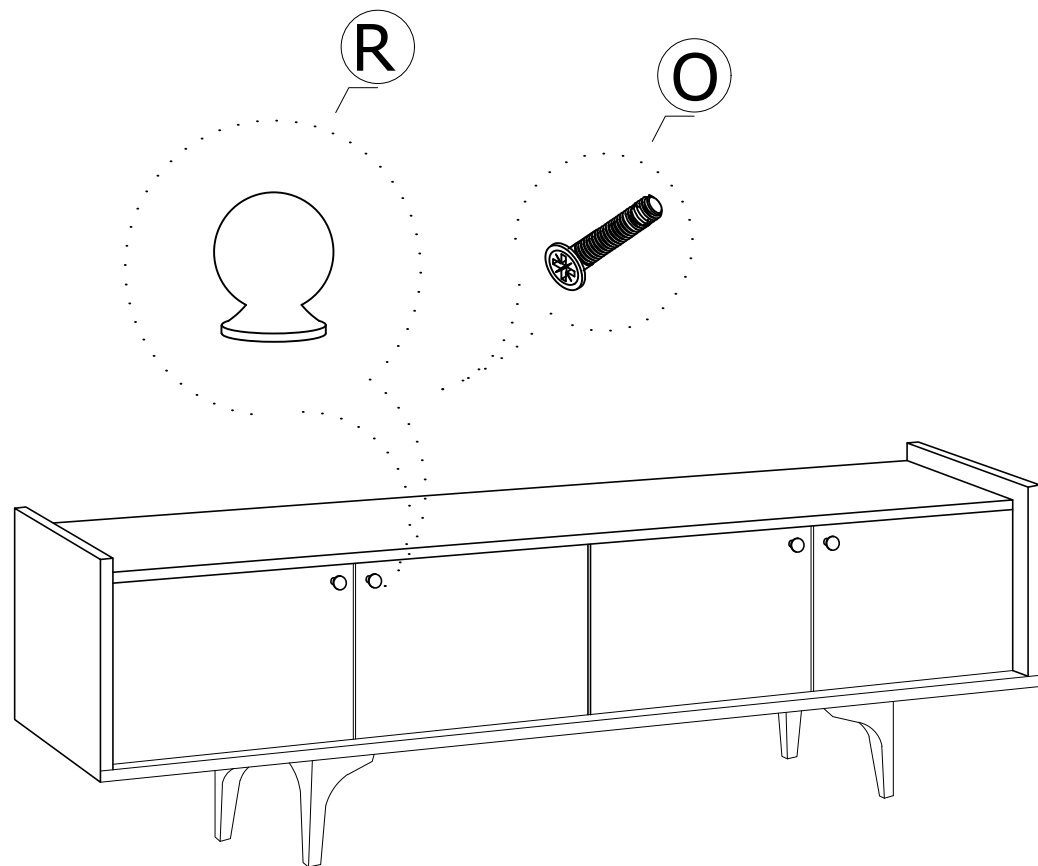

DEC0043 ATLAS

DECORMET