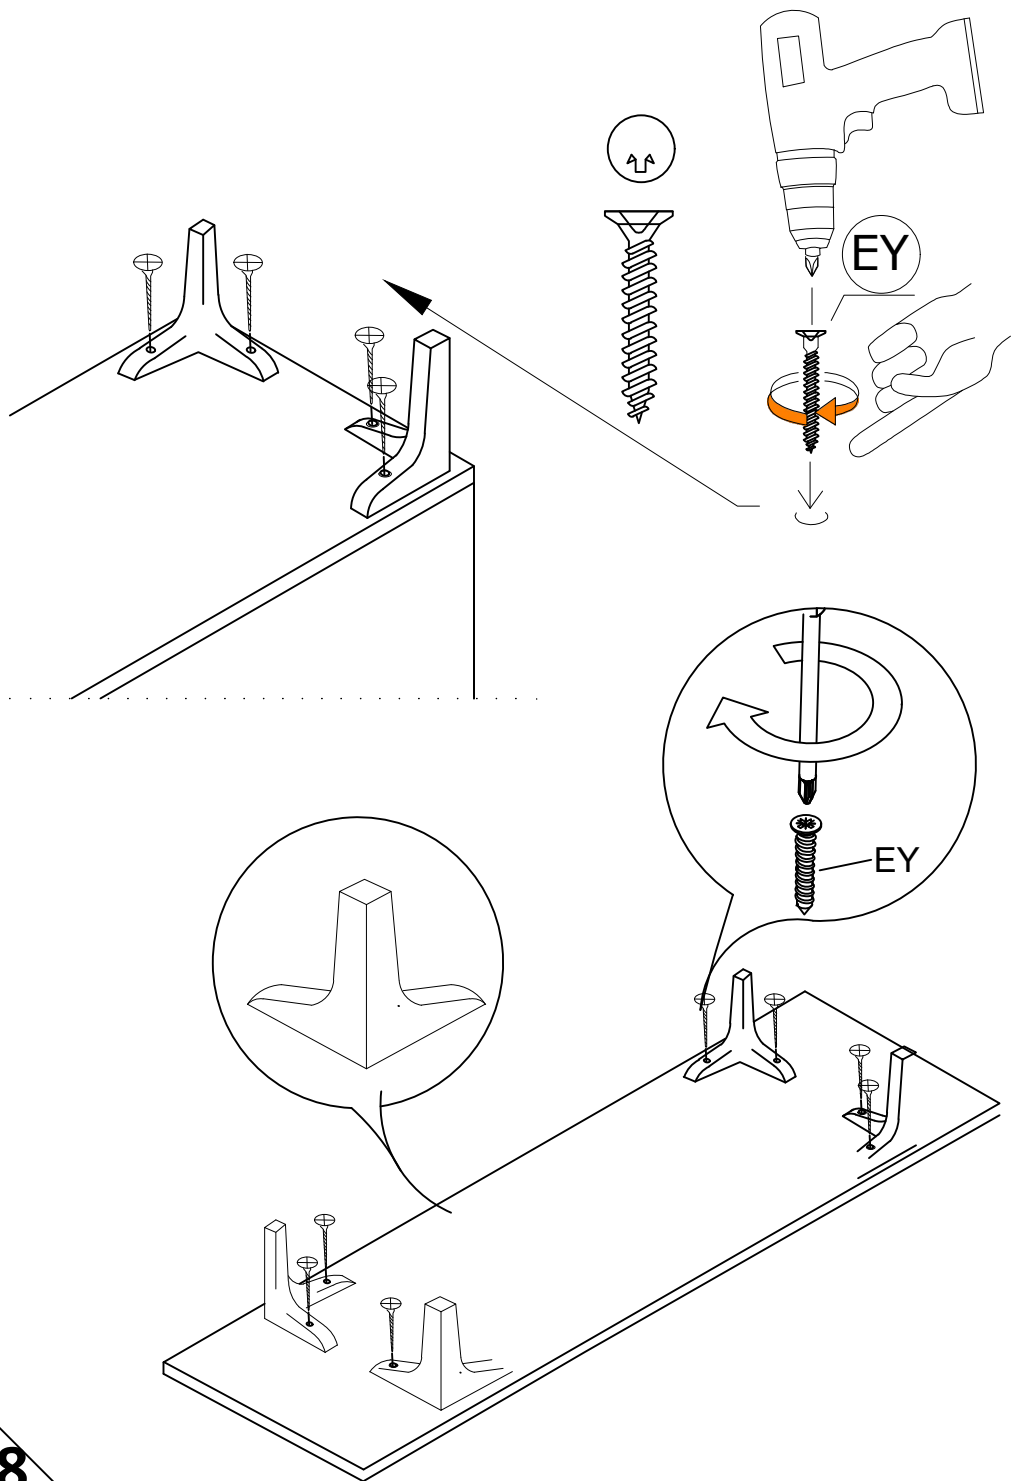

DEC0044 CHOW

DECORMET

MATERIALS

 x12	 x12	 x12	 x12	 x4	 x4	 x4
B	A	C	D	AJ	T	AH
MINIFIX BODY	MINIFIX GIB	MIN.STOPPER	DOWEL	PLASTIC JOINING	HINGE (CRANK 7)	SHELF BUTTON
 x4	 x4	 X 16	 x4	 x36	 x4	
O	R	EY	U	I	BN	
HANDLE SCREW	HANDLE	4x30 SCREW	HINGE (CRANK 16)	3,5x18 SCREW	170 mm PVC LEG	

NO	DEC0044 CHOW	PIECE
1	BOTTOM PART	1 PC
2	LEFT PART	1 PC
3	MIDDLE PART	2 PCS
4	MIDDLE PART	1 PC
5	MIDDLE PART	1 PC
6	MIDDLE PART	1 PC
7	RIGHT PART	1 PC
8	TOP PART	1 PC
9	BACK PART	1 PC
10	COVER PARTS	4 PCS