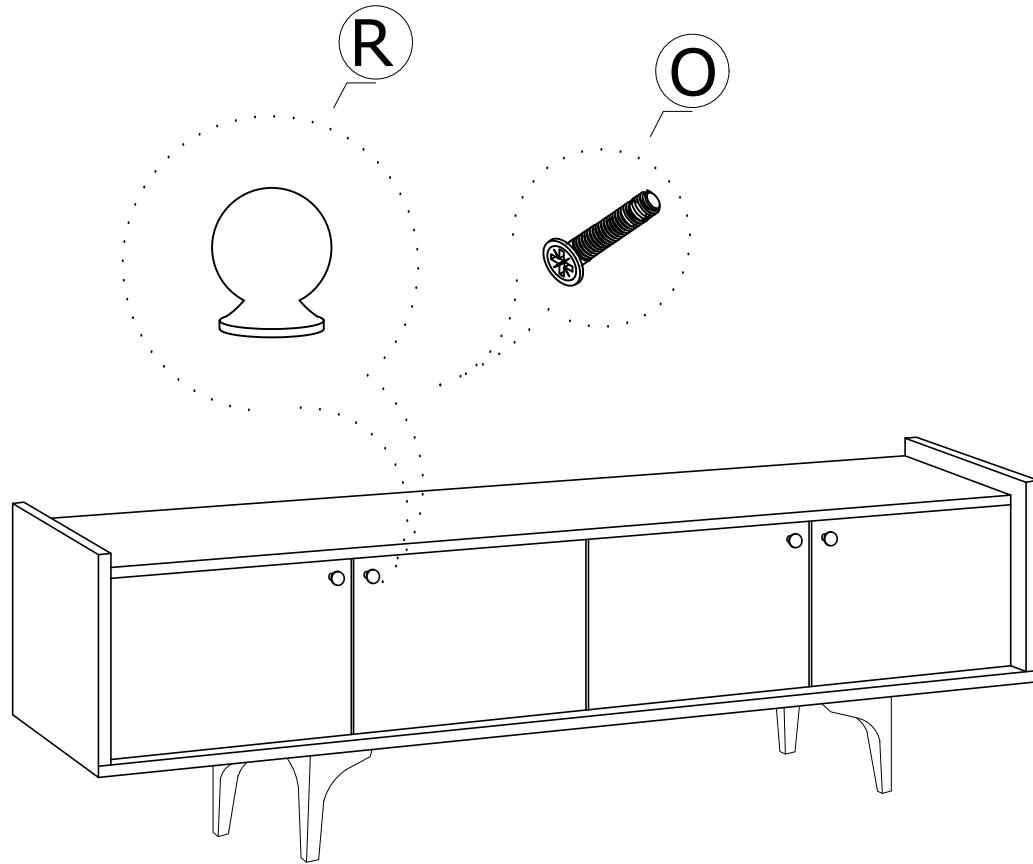

DEC0044 CHOW

DECORMET

MATERIALS

 x12	 x12	 x12	 x12	 x4	 x4	 x4
B	A	C	D	AJ	T	AH
MINIFIX BODY	MINIFIX GIB	MIN.STOPPER	DOWEL	PLASTIC JOINING	HINGE (CRANK 7)	SHELF BUTTON
 x4	 x4	 X 16	 x4	 x36	 x4	
O	R	EY	U	I	BN	
HANDLE SCREW	HANDLE	4x30 SCREW	HINGE (CRANK 16)	3,5x18 SCREW	170 mm PVC LEG	

NO	DEC0044 CHOW	PIECE
1	BOTTOM PART	1 PC
2	LEFT PART	1 PC
3	MIDDLE PART	2 PCS
4	MIDDLE PART	1 PC
5	MIDDLE PART	1 PC
6	MIDDLE PART	1 PC
7	RIGHT PART	1 PC
8	TOP PART	1 PC
9	BACK PART	1 PC
10	COVER PARTS	4 PCS