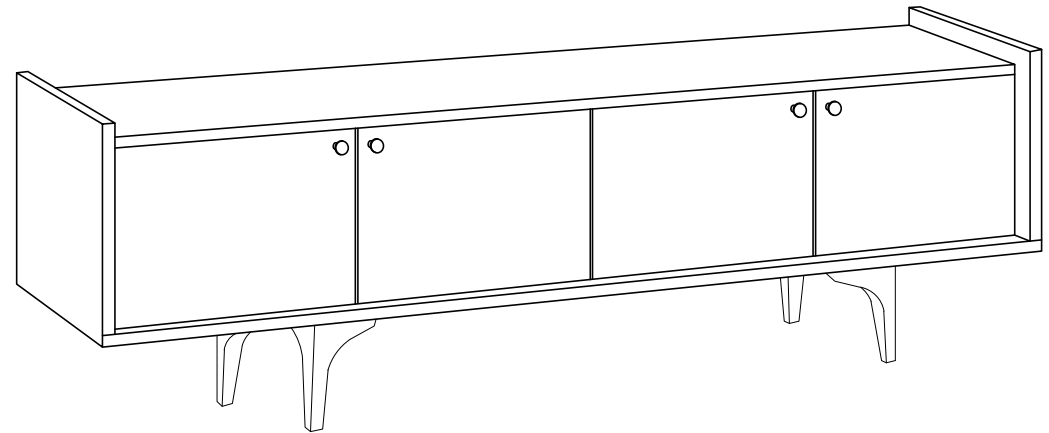

DEC0044 CHOW

DECORMET

MATERIALS

 x12	 x12	 x12	 x12	 x4	 x4	 x4
B	A	C	D	AJ	T	AH
MINIFIX BODY	MINIFIX GIB	MIN.STOPPER	DOWEL	PLASTIC JOINING	HINGE (CRANK 7)	SHELF BUTTON
 x4	 x4	 X 16	 x4	 x36	 x4	
O	R	EY	U	I	BN	
HANDLE SCREW	HANDLE	4x30 SCREW	HINGE (CRANK 16)	3,5x18 SCREW	170 mm PVC LEG	

NO	DEC0044 CHOW	PIECE
1	BOTTOM PART	1 PC
2	LEFT PART	1 PC
3	MIDDLE PART	2 PCS
4	MIDDLE PART	1 PC
5	MIDDLE PART	1 PC
6	MIDDLE PART	1 PC
7	RIGHT PART	1 PC
8	TOP PART	1 PC
9	BACK PART	1 PC
10	COVER PARTS	4 PCS