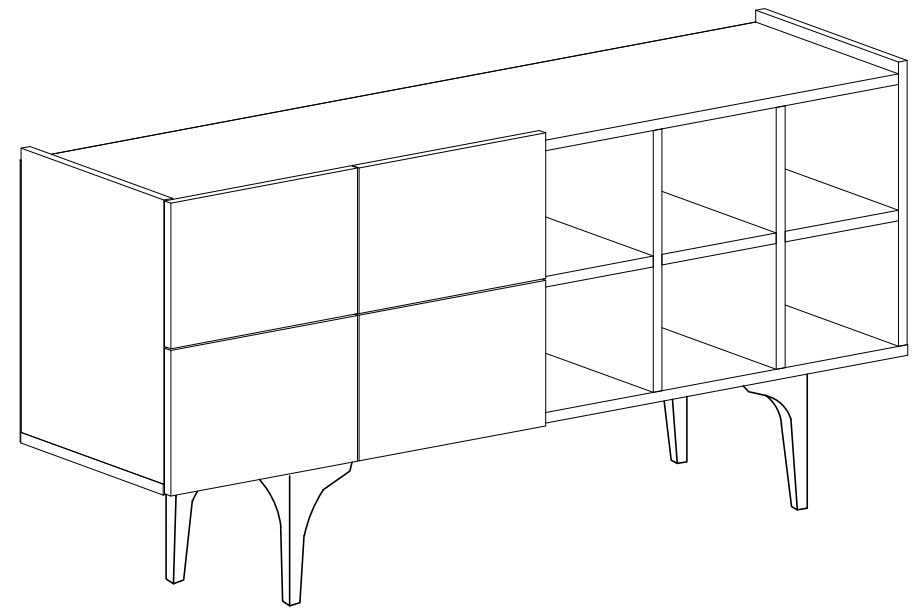

# DEC002 ALPHA

DECORMET

## MATERIALS

 x24	 x24	 x24	 x24	 x12
<b>B</b>	<b>A</b>	<b>C</b>	<b>D</b>	<b>AH</b>
MINIFIX BODY	MINIFIX GIB	MIN.STOPPER	DOWEL	SHELF BUTTON
 x 12	 x8	 x36	 x4	 x4
<b>EV</b>	<b>S</b>	<b>I</b>	<b>BN</b>	<b>AJ</b>
4x35 SCREW	HINGE (CRANK 0)	3,5x18 SCREW	250 mm PVC LEG	PLASTIC JOINING

NO	DEC002 ALPHA	PIECE
1	BOTTOM PART	1 PC
2	LEFT PART	1 PC
3	SHELF PART	1 PC
4	MIDDLE PART	1 PC
5	MIDDLE PARTS	2 PCS
6	RIGHT PART	1 PC
7	TOP PART	1 PC
8	SHELF PARTS	2 PCS
9	BACK PART	1 PC
10	COVER PARTS	4 PCS