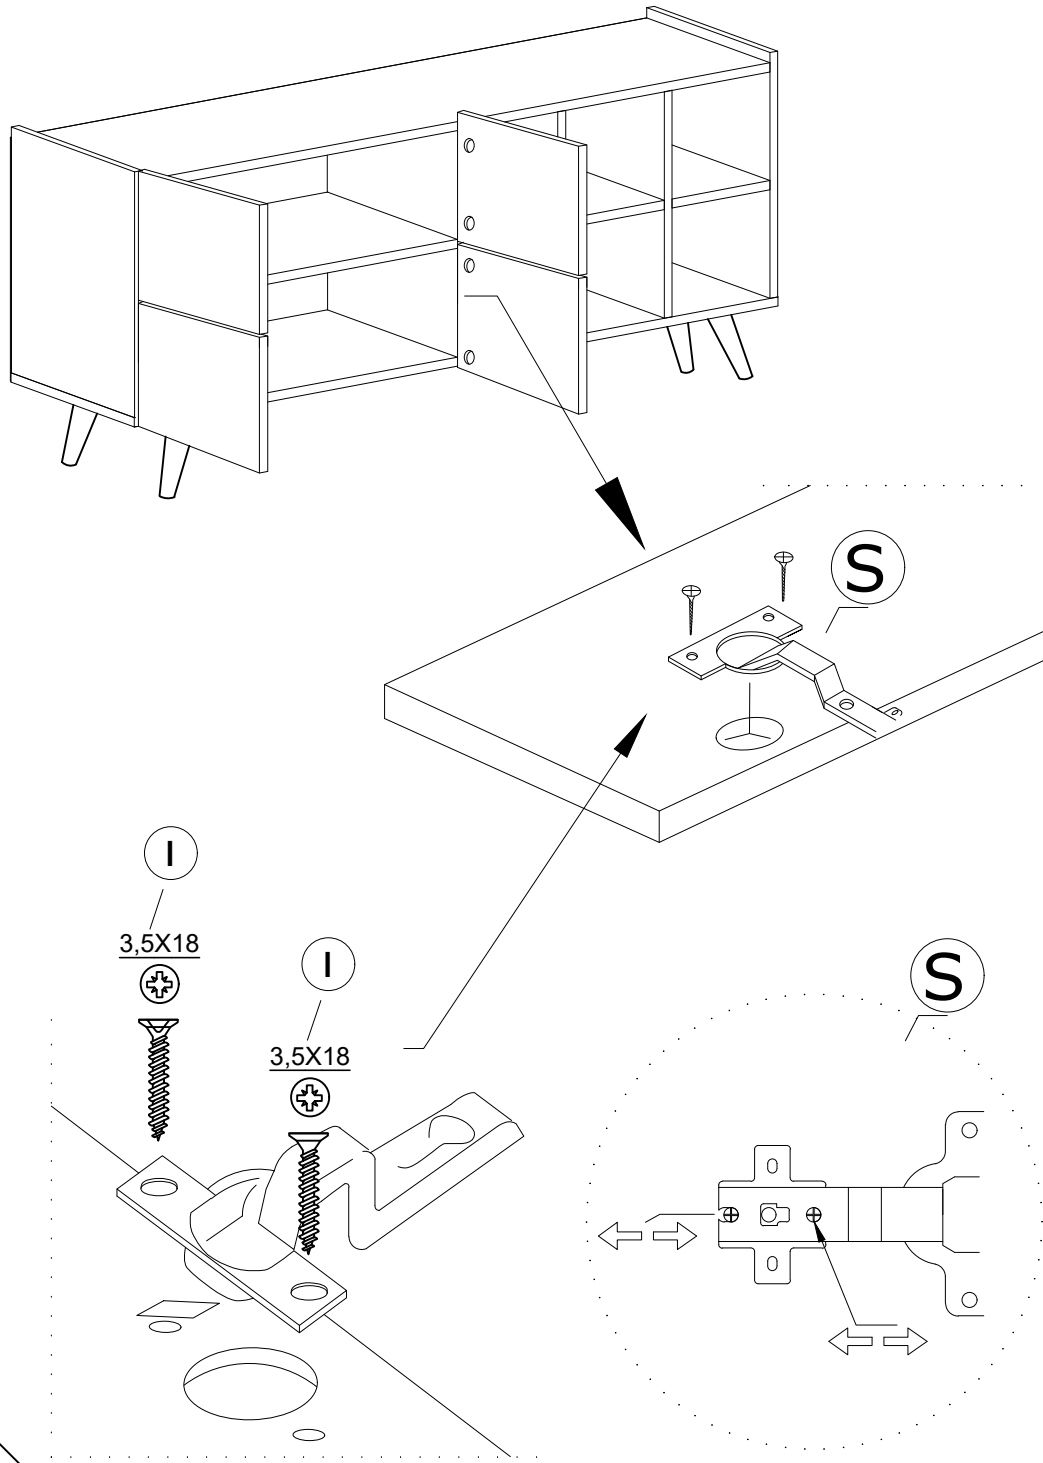

DEC002 ALPHA

DECORMET