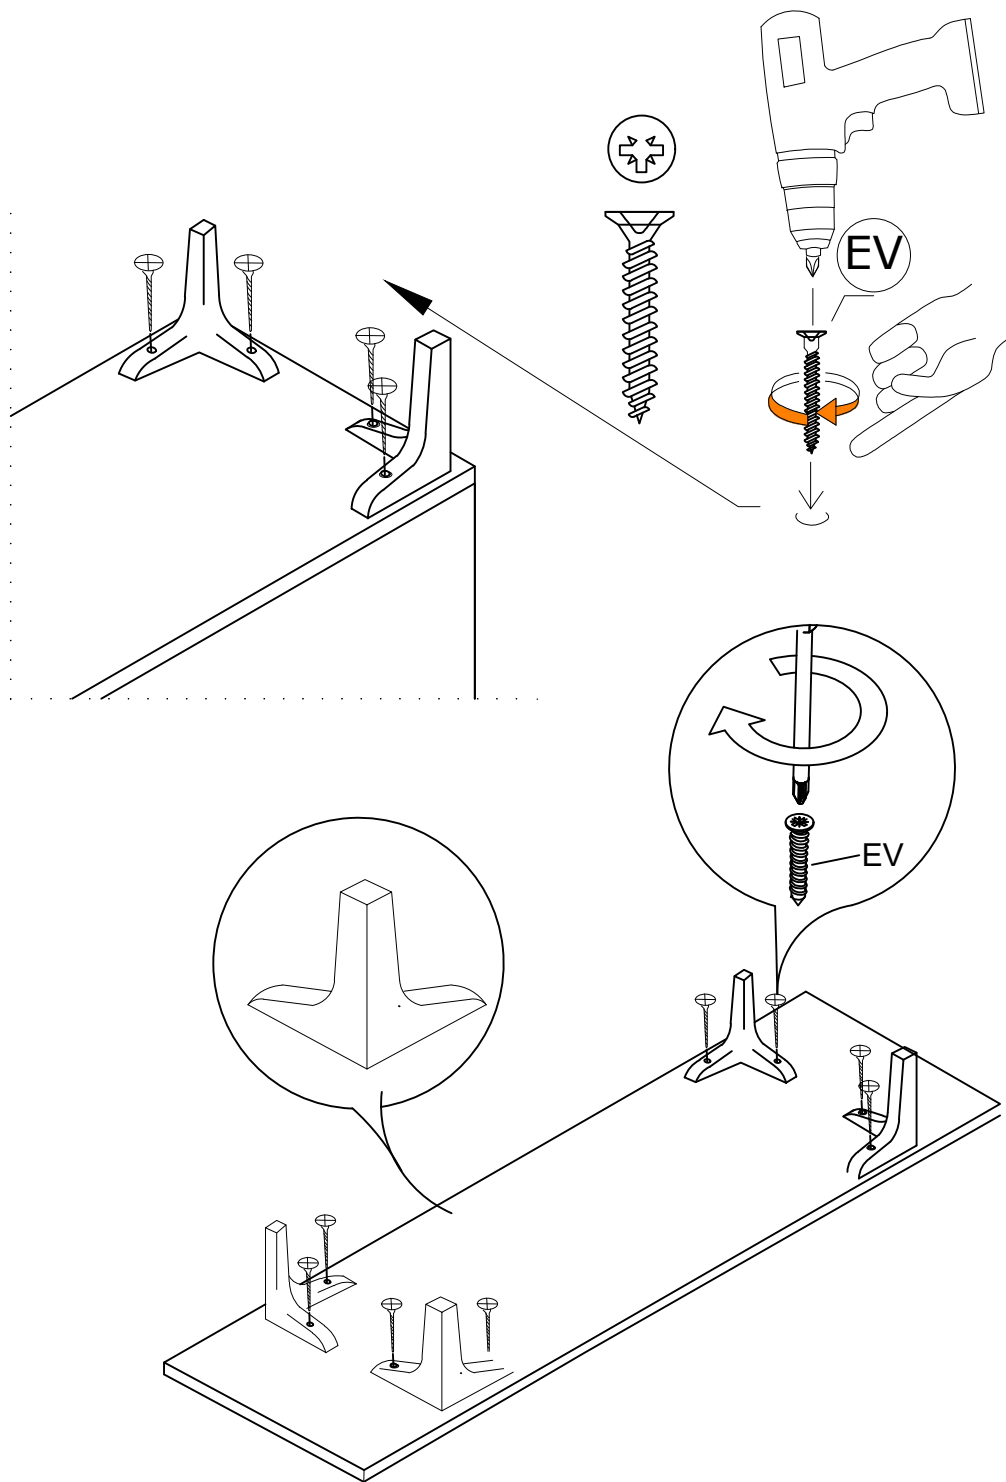

## MATERIALS

 x24	 x24	 x24	 x24	 x12
<b>B</b>	<b>A</b>	<b>C</b>	<b>D</b>	<b>AH</b>
MINIFIX BODY	MINIFIX GIB	MIN.STOPPER	DOWEL	SHELF BUTTON
 x 12	 x8	 x36	 x4	 x4
<b>EV</b>	<b>S</b>	<b>I</b>	<b>BN</b>	<b>AJ</b>
4x35 SCREW	HINGE (CRANK 0)	3,5x18 SCREW	250 mm PVC LEG	PLASTIC JOINING

NO	DEC002 ALPHA	PIECE
1	BOTTOM PART	1 PC
2	LEFT PART	1 PC
3	SHELF PART	1 PC
4	MIDDLE PART	1 PC
5	MIDDLE PARTS	2 PCS
6	RIGHT PART	1 PC
7	TOP PART	1 PC
8	SHELF PARTS	2 PCS
9	BACK PART	1 PC
10	COVER PARTS	4 PCS