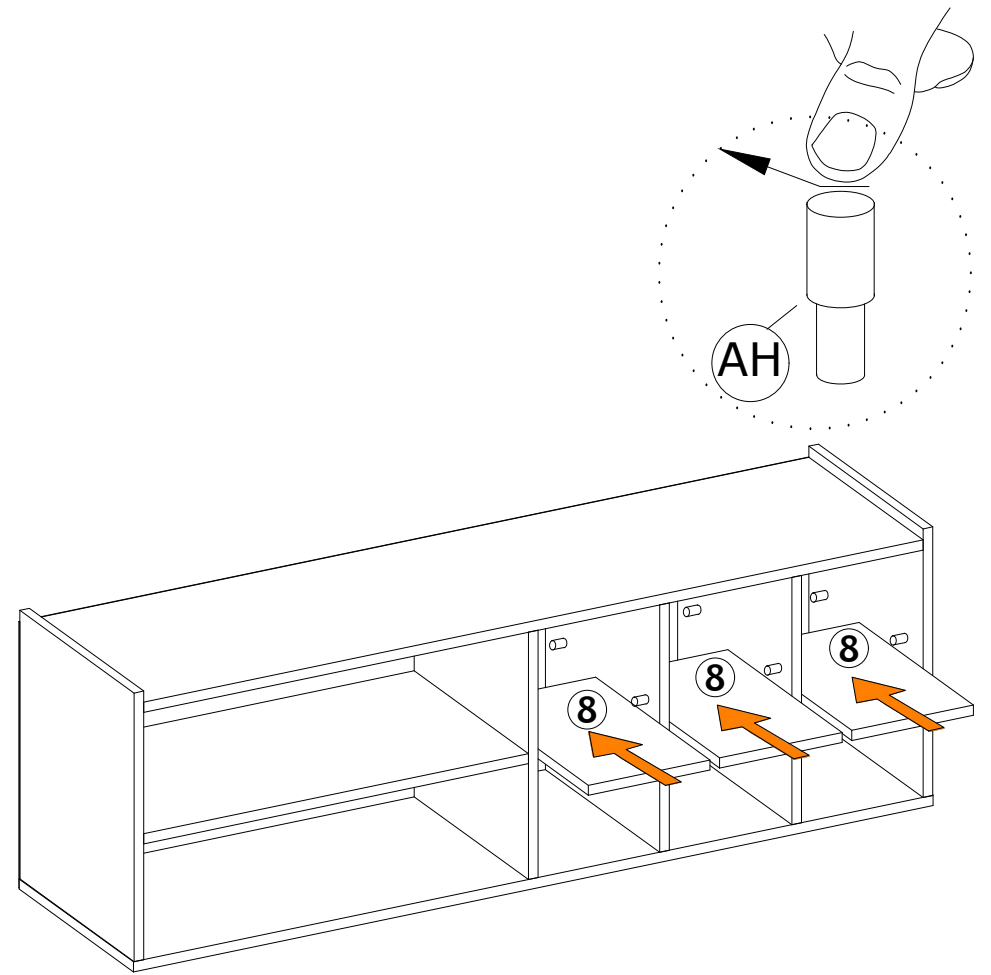

## MATERIALS

 x24	 x24	 x24	 x24	 x12
<b>B</b>	<b>A</b>	<b>C</b>	<b>D</b>	<b>AH</b>
MINIFIX BODY	MINIFIX GIB	MIN.STOPPER	DOWEL	SHELF BUTTON
 x 12	 x8	 x36	 x4	 x4
<b>EV</b>	<b>S</b>	<b>I</b>	<b>BN</b>	<b>AJ</b>
4x35 SCREW	HINGE (CRANK 0)	3,5x18 SCREW	250 mm PVC LEG	PLASTIC JOINING

NO	DEC002 ALPHA	PIECE
1	BOTTOM PART	1 PC
2	LEFT PART	1 PC
3	SHELF PART	1 PC
4	MIDDLE PART	1 PC
5	MIDDLE PARTS	2 PCS
6	RIGHT PART	1 PC
7	TOP PART	1 PC
8	SHELF PARTS	2 PCS
9	BACK PART	1 PC
10	COVER PARTS	4 PCS