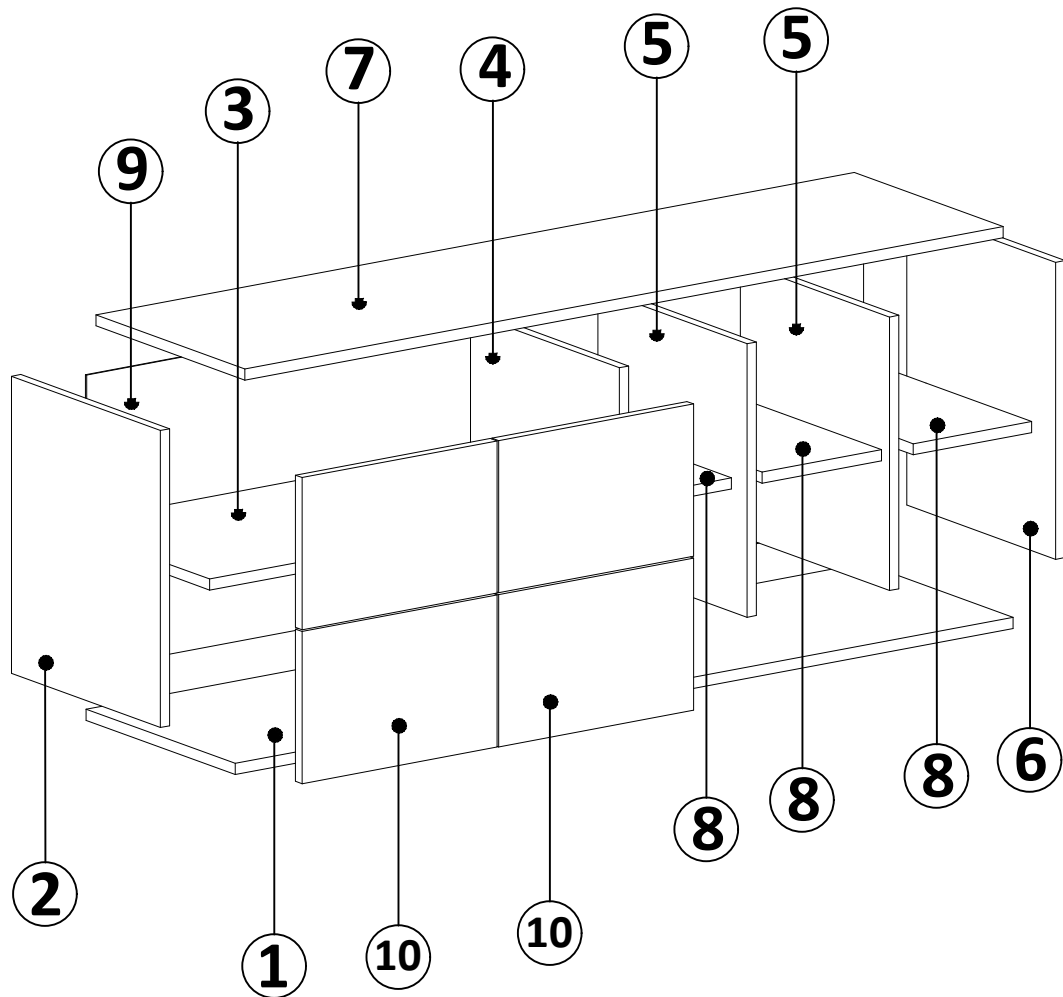

# DEC002 ALPHA

DECORMET

## MATERIALS

 x24	 x24	 x24	 x24	 x12
<b>B</b>	<b>A</b>	<b>C</b>	<b>D</b>	<b>AH</b>
MINIFIX BODY	MINIFIX GIB	MIN.STOPPER	DOWEL	SHELF BUTTON
 x 12	 x8	 x36	 x4	 x4
<b>EV</b>	<b>S</b>	<b>I</b>	<b>BN</b>	<b>AJ</b>
4x35 SCREW	HINGE (CRANK 0)	3,5x18 SCREW	250 mm PVC LEG	PLASTIC JOINING

NO	DEC002 ALPHA	PIECE
1	BOTTOM PART	1 PC
2	LEFT PART	1 PC
3	SHELF PART	1 PC
4	MIDDLE PART	1 PC
5	MIDDLE PARTS	2 PCS
6	RIGHT PART	1 PC
7	TOP PART	1 PC
8	SHELF PARTS	2 PCS
9	BACK PART	1 PC
10	COVER PARTS	4 PCS