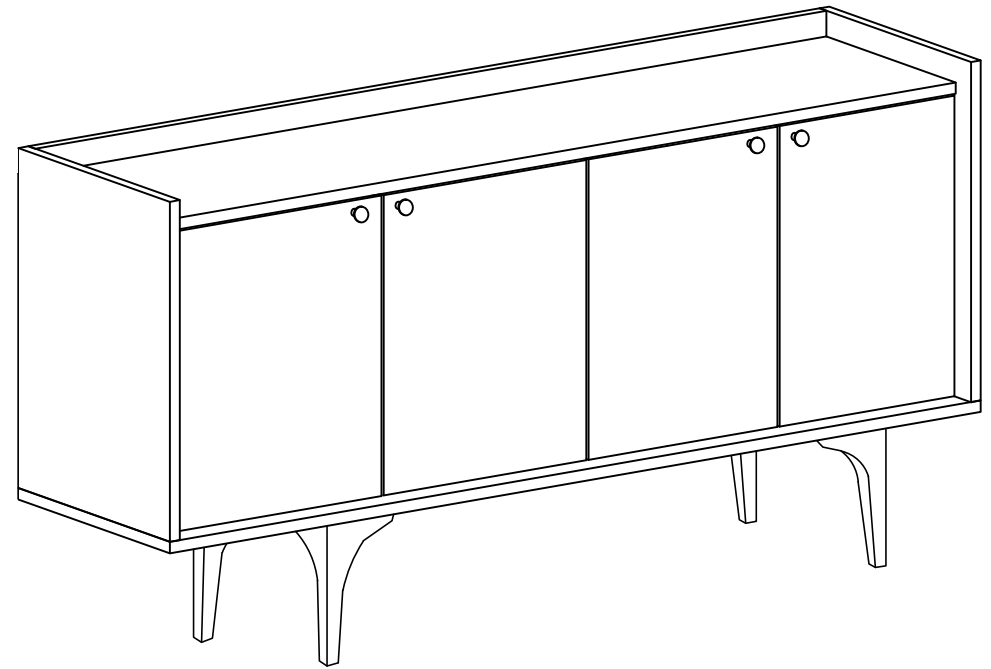

DEC0048 ERIS

DECORMET

MATERIALS

max.
40 kg

15 min.

 x13	 x13	 x13	 x15	 x8	 x4	 x4
B	A	C	D	AH	R	T
MINIFIX BODY	MINIFIX GIB	MIN.STOPPER	DOWEL	SHELF BUTTON	HANDLE	HINGE (CRANK 7)
 X 12	 x4	 x36	 x4	 x4	 x4	
EV	U	I	BN	AJ	O	
4x35 SCREW	HINGE (CRANK 16)	3,5x18 SCREW	250 mm PVC LEG	PLASTIC JOINING	HANDLE SCREW	

NO	DEC0048 ERIS	PIECE
1	BOTTOM PART	1 PC
2	LEFT PART	1 PC
3	MIDDLE PART	2 PCS
4	TOP PART	1 PC
5	MIDDLE PART	1 PC
6	RIGHT PART	1 PC
7	BACK PART	1 PC
8	SHELF PARTS	2 PCS
9	COVER/ LEFT PARTS	2 PCS
10	COVER/RIGHT PARTS	2 PCS