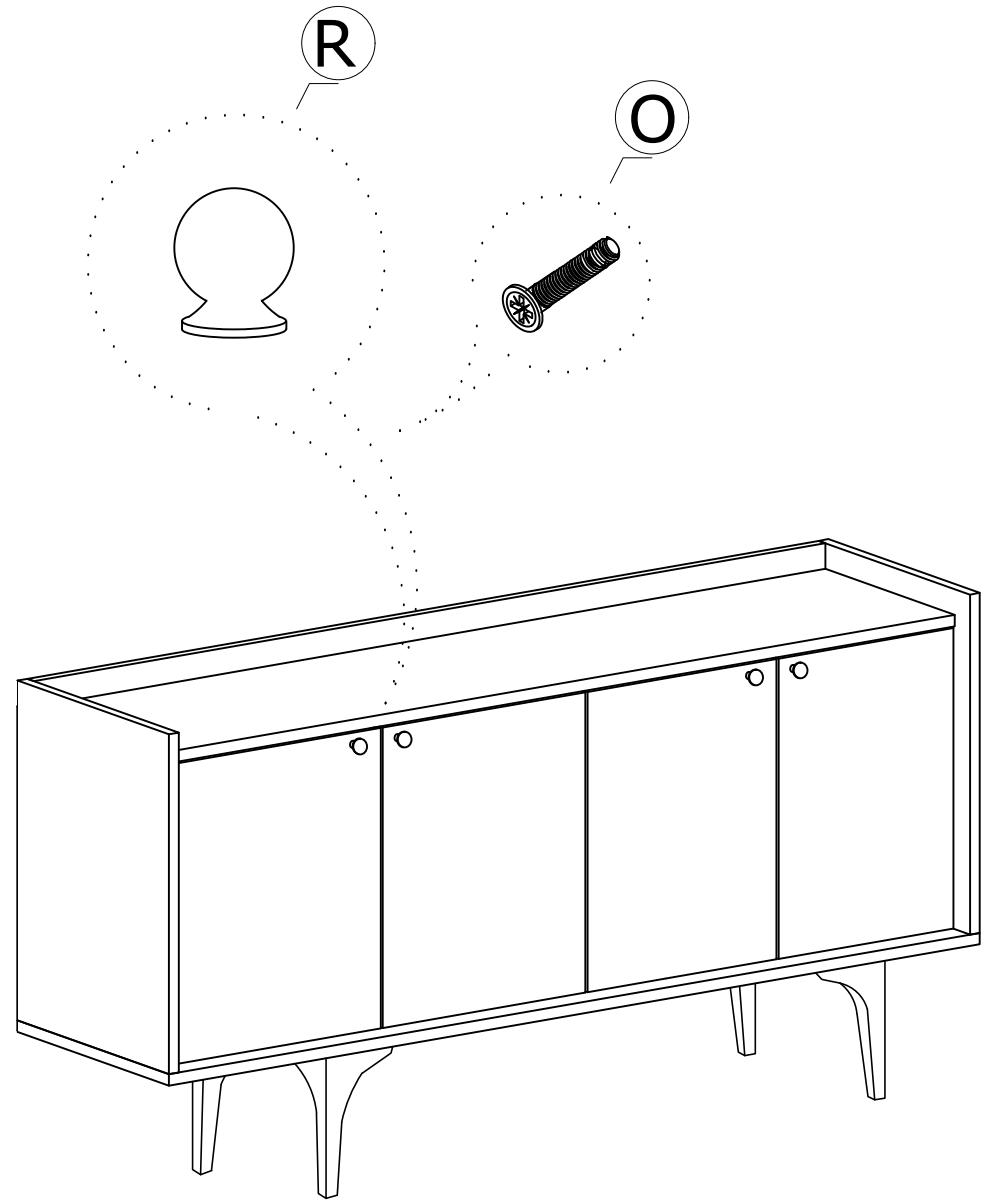

DEC0048 ERIS

DECORMET

MATERIALS

max.
40 kg

15 min.

 x13	 x13	 x13	 x15	 x8	 x4	 x4
B	A	C	D	AH	R	T
MINIFIX BODY	MINIFIX GIB	MIN.STOPPER	DOWEL	SHELF BUTTON	HANDLE	HINGE (CRANK 7)
 X 12	 x4	 x36	 x4	 x4	 x4	
EV	U	I	BN	AJ	O	
4x35 SCREW	HINGE (CRANK 16)	3,5x18 SCREW	250 mm PVC LEG	PLASTIC JOINING	HANDLE SCREW	

NO	DEC0048 ERIS	PIECE
1	BOTTOM PART	1 PC
2	LEFT PART	1 PC
3	MIDDLE PART	2 PCS
4	TOP PART	1 PC
5	MIDDLE PART	1 PC
6	RIGHT PART	1 PC
7	BACK PART	1 PC
8	SHELF PARTS	2 PCS
9	COVER/ LEFT PARTS	2 PCS
10	COVER/RIGHT PARTS	2 PCS