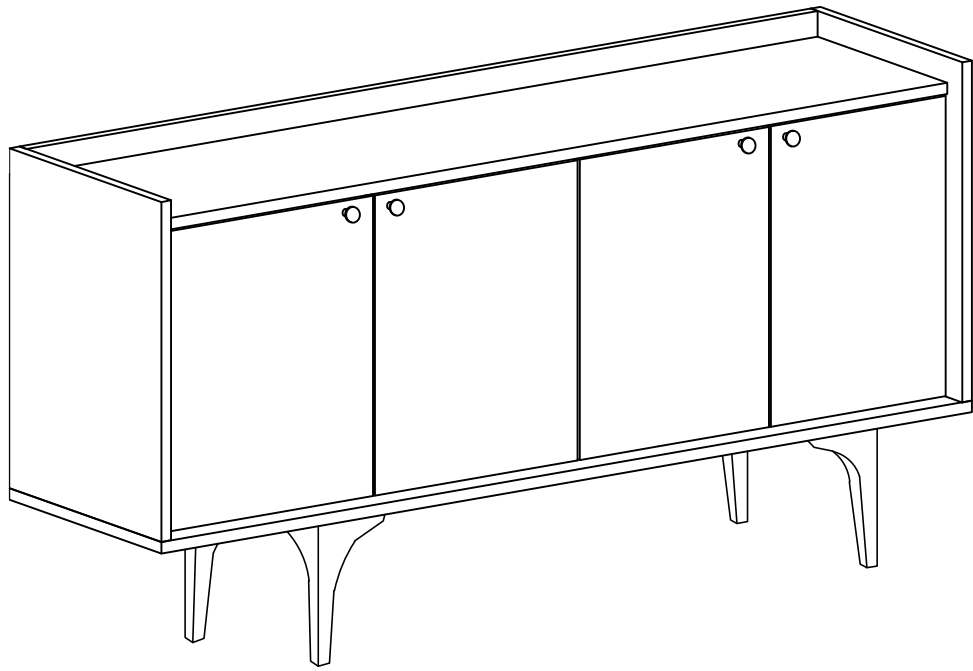

DEC0048 ERIS

DECORMET

MATERIALS

max.
40 kg

15 min.

 x13	 x13	 x13	 x15	 x8	 x4	 x4
B	A	C	D	AH	R	T
MINIFIX BODY	MINIFIX GIB	MIN.STOPPER	DOWEL	SHELF BUTTON	HANDLE	HINGE (CRANK 7)
 X 12	 x4	 x36	 x4	 x4	 x4	
EV	U	I	BN	AJ	O	
4x35 SCREW	HINGE (CRANK 16)	3,5x18 SCREW	250 mm PVC LEG	PLASTIC JOINING	HANDLE SCREW	

NO	DEC0048 ERIS	PIECE
1	BOTTOM PART	1 PC
2	LEFT PART	1 PC
3	MIDDLE PART	2 PCS
4	TOP PART	1 PC
5	MIDDLE PART	1 PC
6	RIGHT PART	1 PC
7	BACK PART	1 PC
8	SHELF PARTS	2 PCS
9	COVER/ LEFT PARTS	2 PCS
10	COVER/RIGHT PARTS	2 PCS