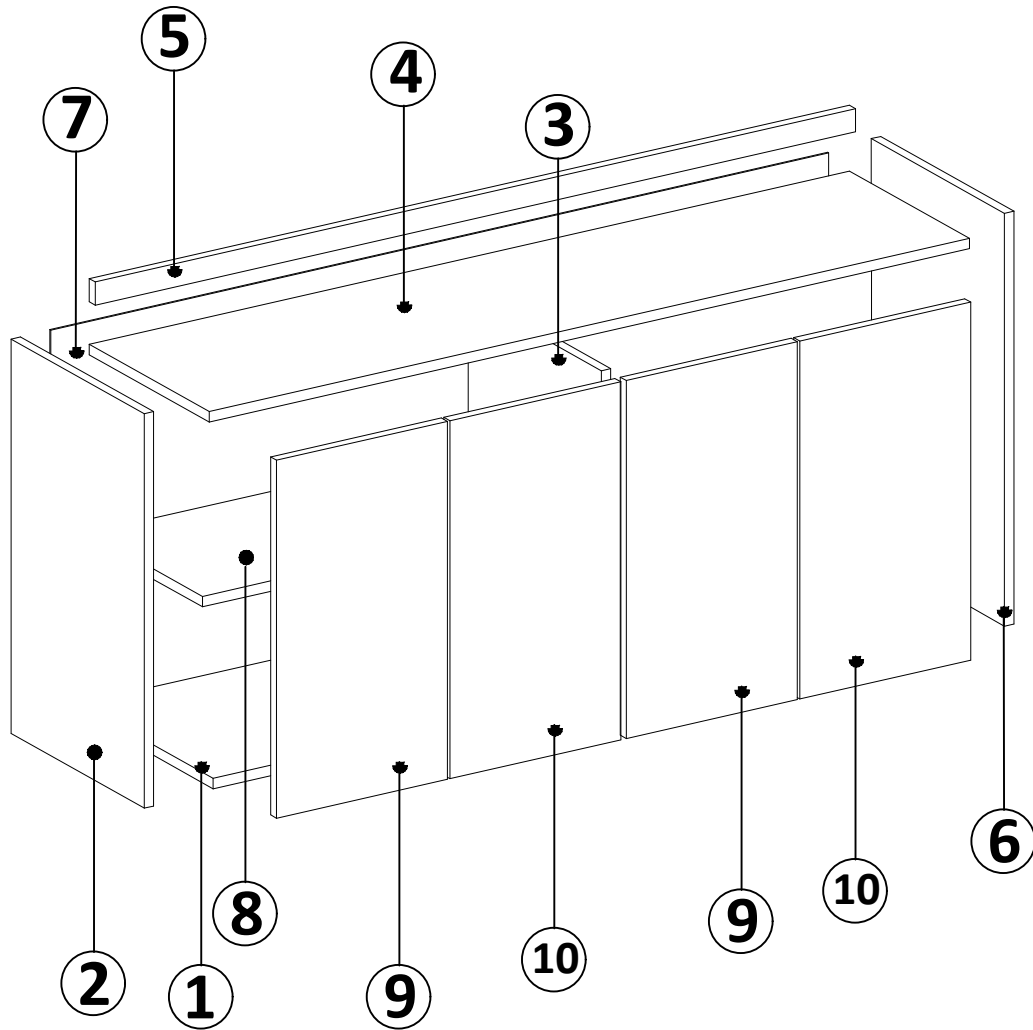

DEC0048 ERIS

DECORMET

MATERIALS

max.
40 kg

15 min.

 x13	 x13	 x13	 x15	 x8	 x4	 x4
B	A	C	D	AH	R	T
MINIFIX BODY	MINIFIX GIB	MIN.STOPPER	DOWEL	SHELF BUTTON	HANDLE	HINGE (CRANK 7)
 X 12	 x4	 x36	 x4	 x4	 x4	
EV	U	I	BN	AJ	O	
4x35 SCREW	HINGE (CRANK 16)	3,5x18 SCREW	250 mm PVC LEG	PLASTIC JOINING	HANDLE SCREW	

NO	DEC0048 ERIS	PIECE
1	BOTTOM PART	1 PC
2	LEFT PART	1 PC
3	MIDDLE PART	2 PCS
4	TOP PART	1 PC
5	MIDDLE PART	1 PC
6	RIGHT PART	1 PC
7	BACK PART	1 PC
8	SHELF PARTS	2 PCS
9	COVER/ LEFT PARTS	2 PCS
10	COVER/RIGHT PARTS	2 PCS