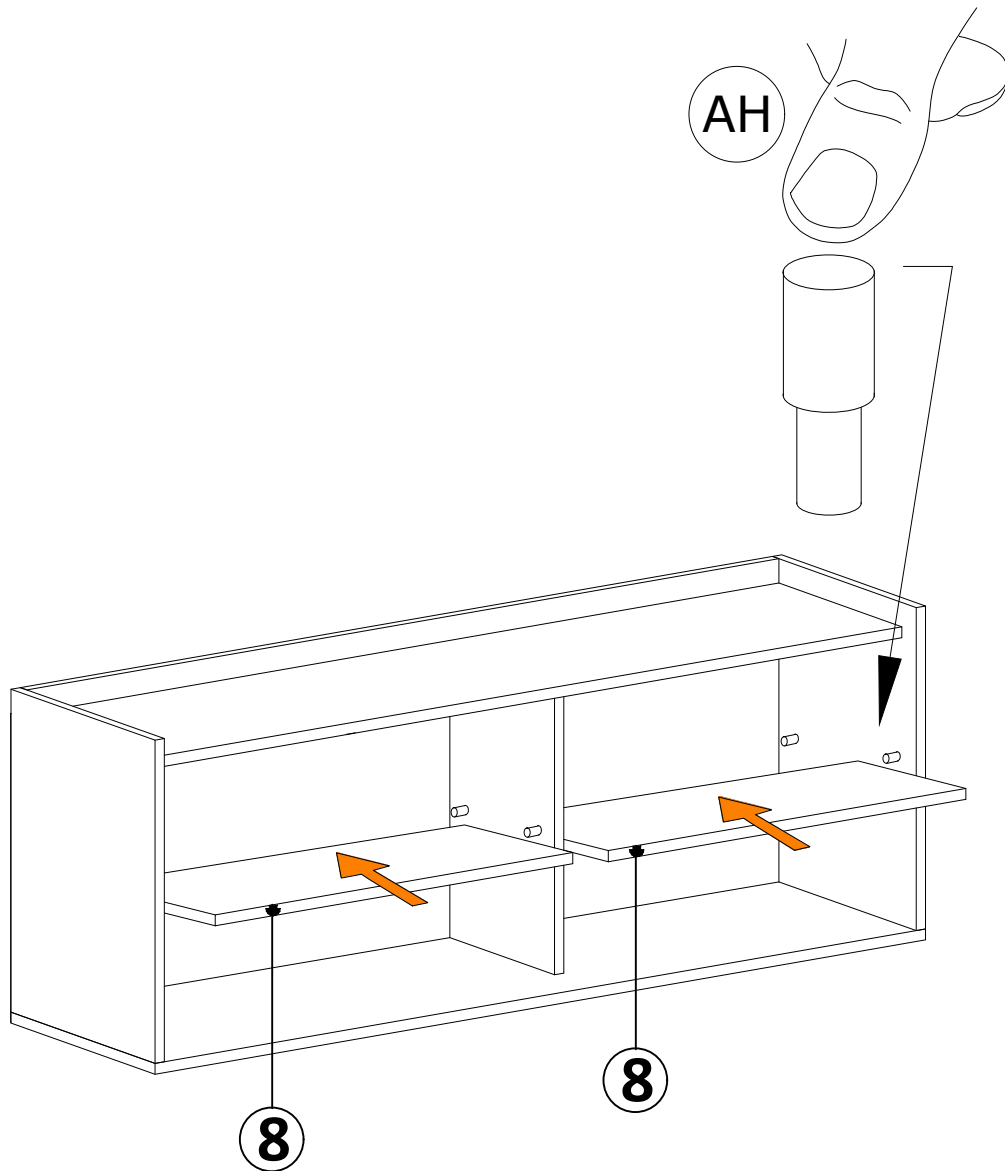

DEC0048 ERIS

DECORMET

MATERIALS

max.
40 kg

15 min.

 x13	 x13	 x13	 x15	 x8	 x4	 x4
B	A	C	D	AH	R	T
MINIFIX BODY	MINIFIX GIB	MIN.STOPPER	DOWEL	SHELF BUTTON	HANDLE	HINGE (CRANK 7)
 X 12	 x4	 x36	 x4	 x4	 x4	
EV	U	I	BN	AJ	O	
4x35 SCREW	HINGE (CRANK 16)	3,5x18 SCREW	250 mm PVC LEG	PLASTIC JOINING	HANDLE SCREW	

NO	DEC0048 ERIS	PIECE
1	BOTTOM PART	1 PC
2	LEFT PART	1 PC
3	MIDDLE PART	2 PCS
4	TOP PART	1 PC
5	MIDDLE PART	1 PC
6	RIGHT PART	1 PC
7	BACK PART	1 PC
8	SHELF PARTS	2 PCS
9	COVER/ LEFT PARTS	2 PCS
10	COVER/RIGHT PARTS	2 PCS