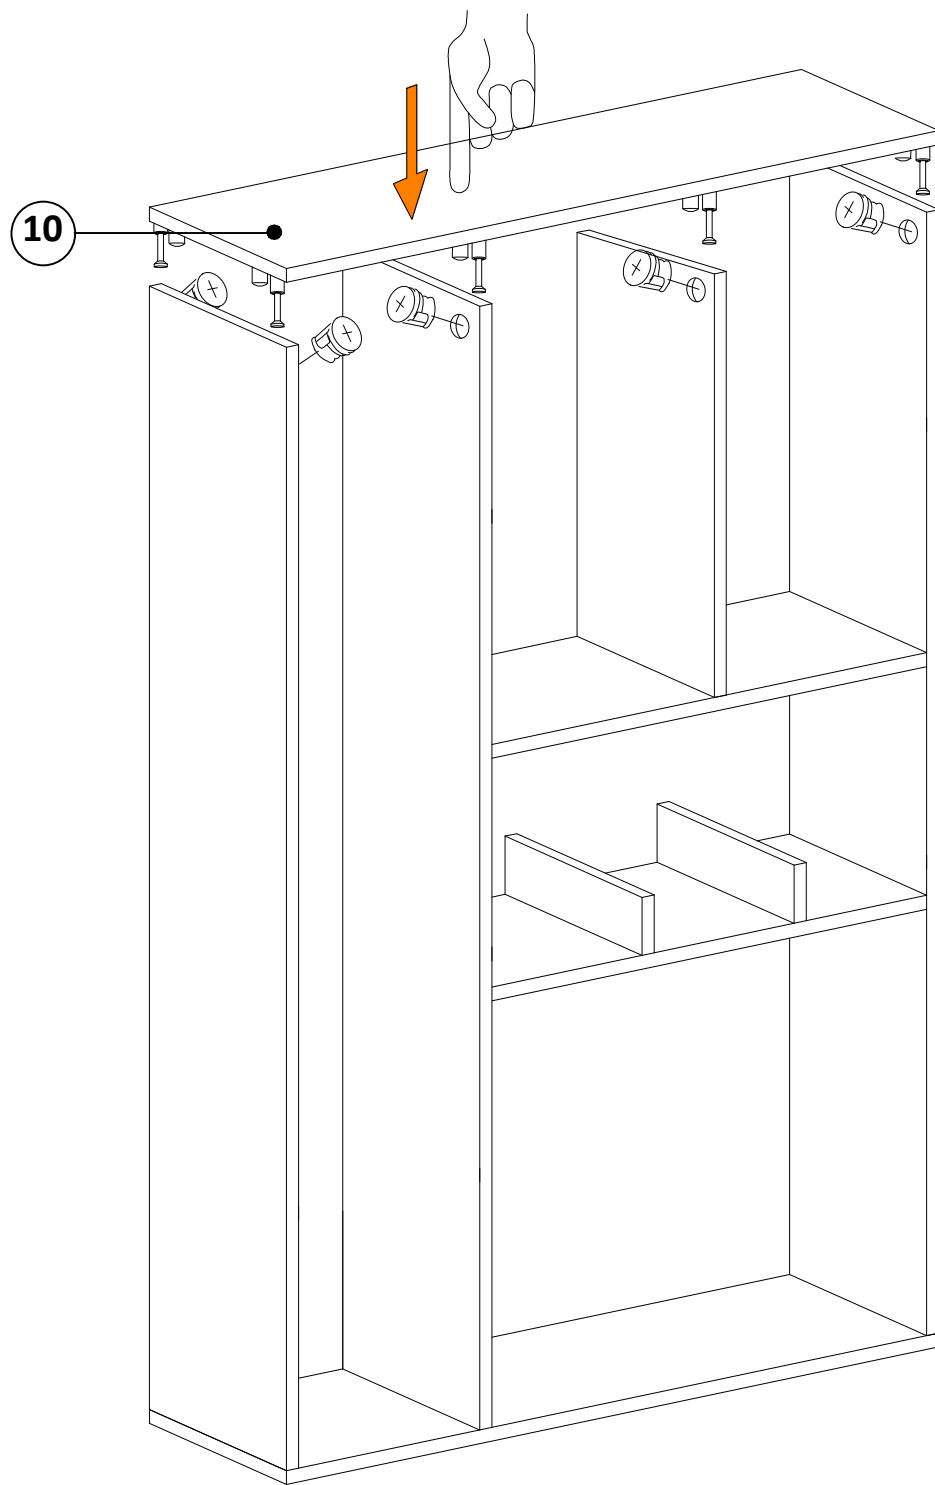

## MATERIALS

 x24	 x24	 x24	 x28
<b>B</b> MINIFIX BODY	<b>A</b> MINIFIX GIB	<b>C</b> MIN.STOPPER	<b>D</b> DOWEL
 x4	 x4	 x28	
<b>I</b> 3,5x18 SCREW	<b>AJ</b> PLASTIC JOINING	<b>AH</b> SHELF BUTTON	

NO	DEC0067 DEIMOS	PIECE
1	BOTTOM PART	1 PC
2	LEFT PART	1 PC
3	SHELF PARTS	4 PCS
4	MIDDLE PART	1 PC
5	FIXED PART	1 PC
6	FIXED PART	1 PC
7	FIXED PART	1 PC
8	MIDDLE PART	1 PC
9	RIGHT PART	1 PC
10	TOP PART	1 PC
11	BACK PART	1 PC
12	SHELF PARTS	2 PCS
13	MINI PARTS	2 PCS