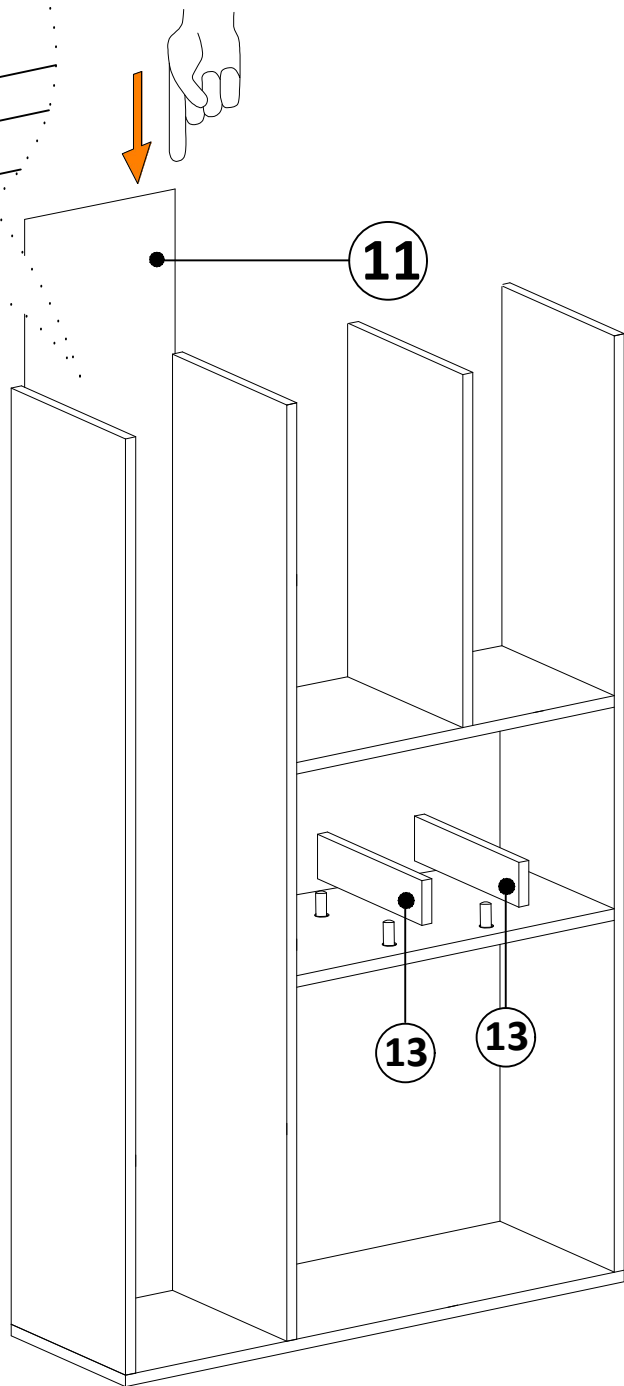

## MATERIALS

 x24	 x24	 x24	 x28
<b>B</b> MINIFIX BODY	<b>A</b> MINIFIX GIB	<b>C</b> MIN.STOPPER	<b>D</b> DOWEL
 x4	 x4	 x28	
<b>I</b> 3,5x18 SCREW	<b>AJ</b> PLASTIC JOINING	<b>AH</b> SHELF BUTTON	

NO	DEC0067 DEIMOS	PIECE
1	BOTTOM PART	1 PC
2	LEFT PART	1 PC
3	SHELF PARTS	4 PCS
4	MIDDLE PART	1 PC
5	FIXED PART	1 PC
6	FIXED PART	1 PC
7	FIXED PART	1 PC
8	MIDDLE PART	1 PC
9	RIGHT PART	1 PC
10	TOP PART	1 PC
11	BACK PART	1 PC
12	SHELF PARTS	2 PCS
13	MINI PARTS	2 PCS