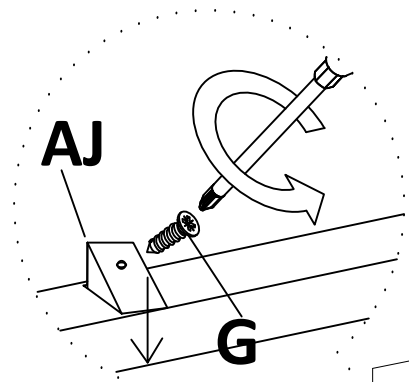

## MATERIALS

 x24	 x24	 x24	 x28
<b>B</b> MINIFIX BODY	<b>A</b> MINIFIX GIB	<b>C</b> MIN.STOPPER	<b>D</b> DOWEL
 x4	 x4	 x28	
<b>I</b> 3,5x18 SCREW	<b>AJ</b> PLASTIC JOINING	<b>AH</b> SHELF BUTTON	

NO	DEC0067 DEIMOS	PIECE
1	BOTTOM PART	1 PC
2	LEFT PART	1 PC
3	SHELF PARTS	4 PCS
4	MIDDLE PART	1 PC
5	FIXED PART	1 PC
6	FIXED PART	1 PC
7	FIXED PART	1 PC
8	MIDDLE PART	1 PC
9	RIGHT PART	1 PC
10	TOP PART	1 PC
11	BACK PART	1 PC
12	SHELF PARTS	2 PCS
13	MINI PARTS	2 PCS