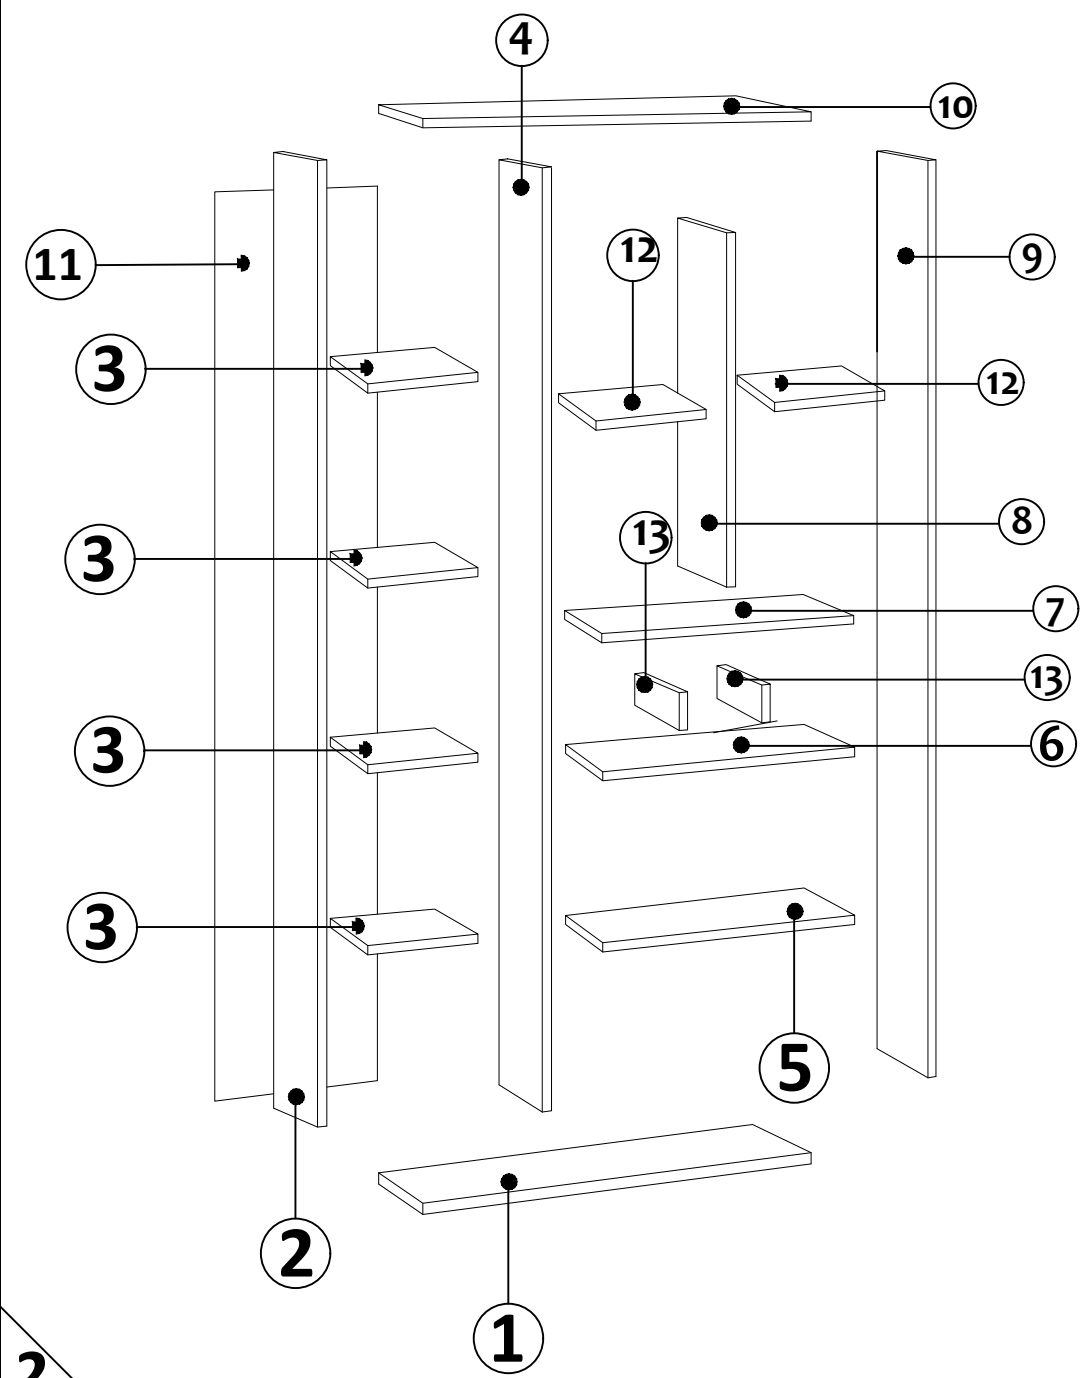

## MATERIALS

 x24	 x24	 x24	 x28
<b>B</b> MINIFIX BODY	<b>A</b> MINIFIX GIB	<b>C</b> MIN.STOPPER	<b>D</b> DOWEL
 x4	 x4	 x28	
<b>I</b> 3,5x18 SCREW	<b>AJ</b> PLASTIC JOINING	<b>AH</b> SHELF BUTTON	

NO	DEC0067 DEIMOS	PIECE
1	BOTTOM PART	1 PC
2	LEFT PART	1 PC
3	SHELF PARTS	4 PCS
4	MIDDLE PART	1 PC
5	FIXED PART	1 PC
6	FIXED PART	1 PC
7	FIXED PART	1 PC
8	MIDDLE PART	1 PC
9	RIGHT PART	1 PC
10	TOP PART	1 PC
11	BACK PART	1 PC
12	SHELF PARTS	2 PCS
13	MINI PARTS	2 PCS