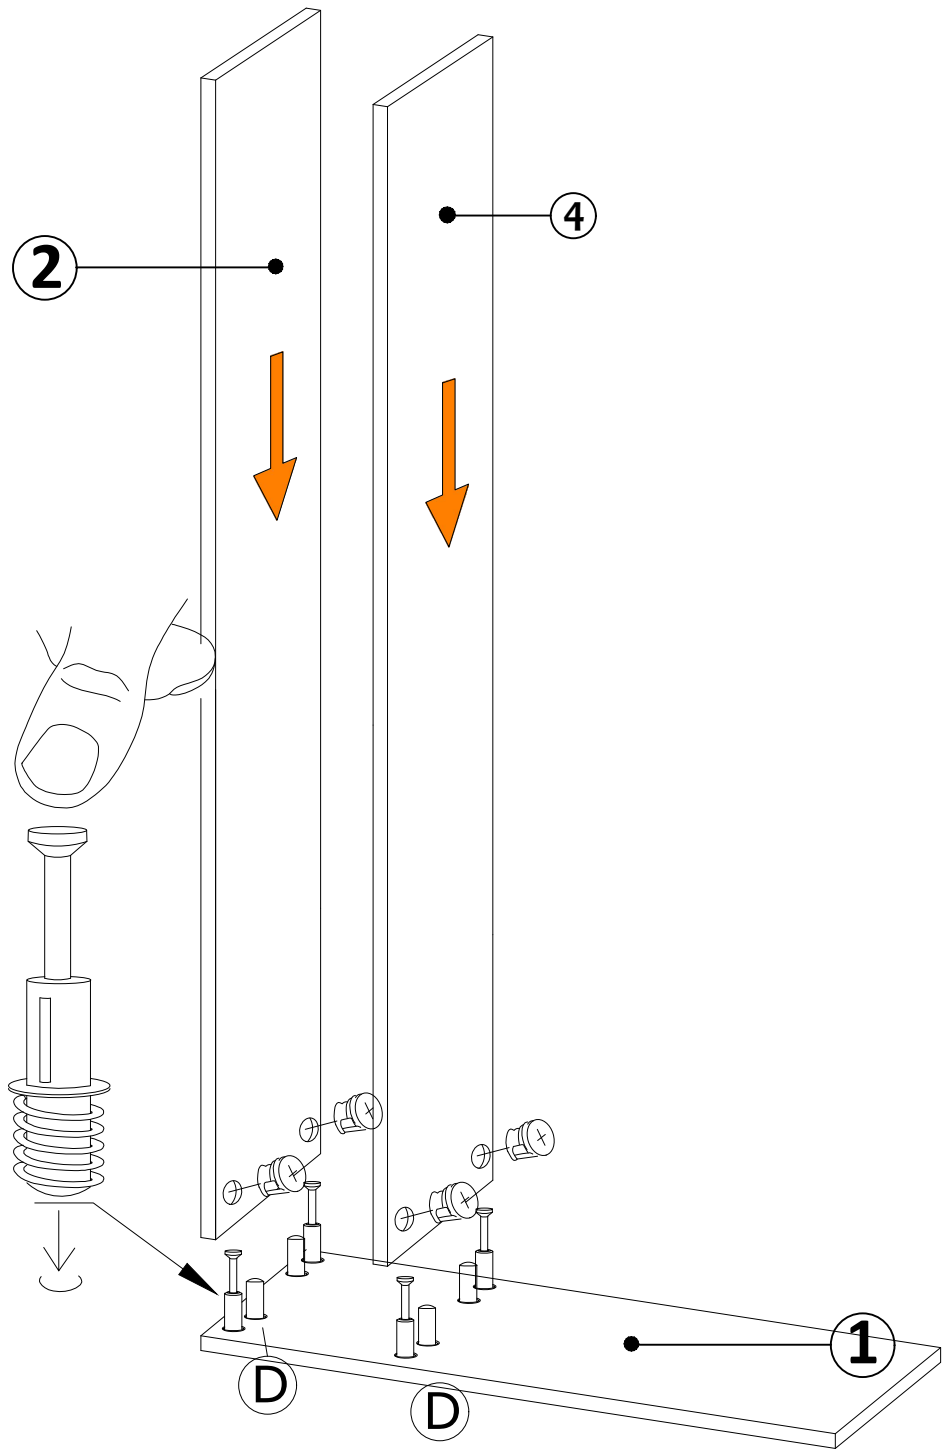

## MATERIALS

 x24	 x24	 x24	 x28
<b>B</b> MINIFIX BODY	<b>A</b> MINIFIX GIB	<b>C</b> MIN.STOPPER	<b>D</b> DOWEL
 x4	 x4	 x28	
<b>I</b> 3,5x18 SCREW	<b>AJ</b> PLASTIC JOINING	<b>AH</b> SHELF BUTTON	

NO	DEC0067 DEIMOS	PIECE
1	BOTTOM PART	1 PC
2	LEFT PART	1 PC
3	SHELF PARTS	4 PCS
4	MIDDLE PART	1 PC
5	FIXED PART	1 PC
6	FIXED PART	1 PC
7	FIXED PART	1 PC
8	MIDDLE PART	1 PC
9	RIGHT PART	1 PC
10	TOP PART	1 PC
11	BACK PART	1 PC
12	SHELF PARTS	2 PCS
13	MINI PARTS	2 PCS