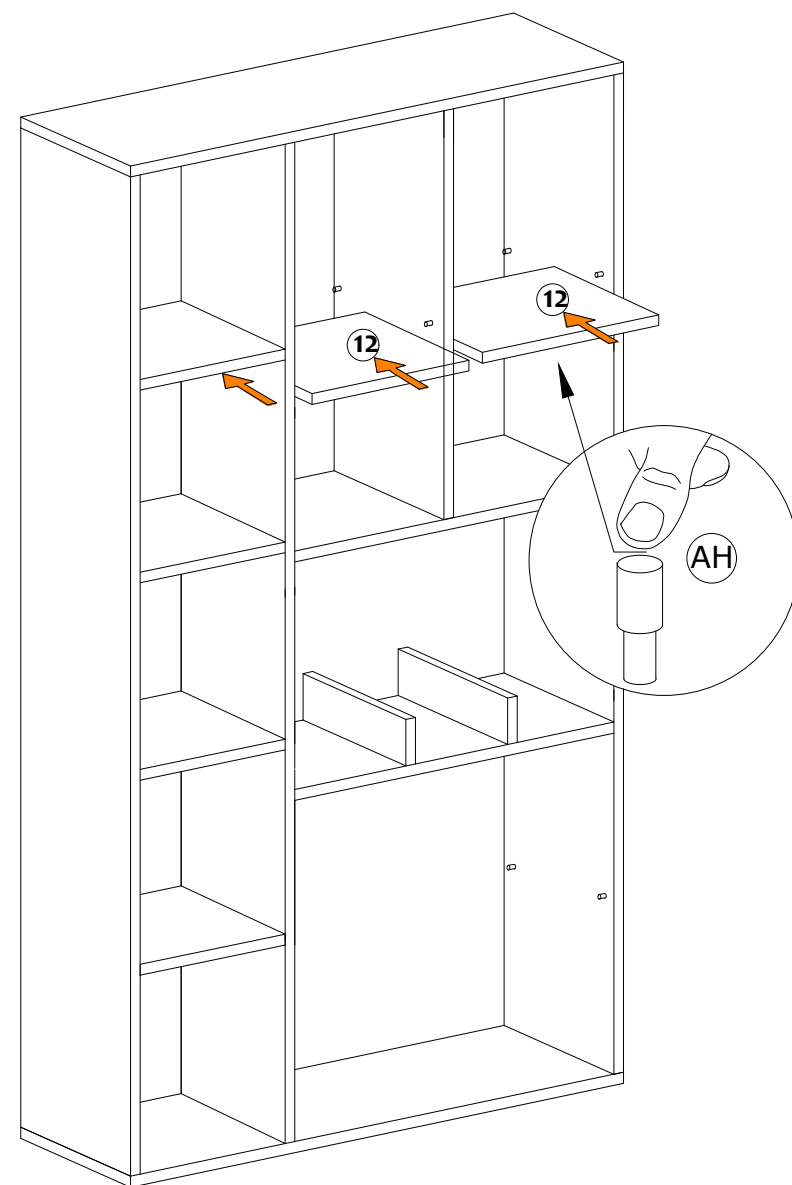

## MATERIALS

 x24	 x24	 x24	 x28
<b>B</b> MINIFIX BODY	<b>A</b> MINIFIX GIB	<b>C</b> MIN.STOPPER	<b>D</b> DOWEL
 x4	 x4	 x28	
<b>I</b> 3,5x18 SCREW	<b>AJ</b> PLASTIC JOINING	<b>AH</b> SHELF BUTTON	

NO	DEC0067 DEIMOS	PIECE
1	BOTTOM PART	1 PC
2	LEFT PART	1 PC
3	SHELF PARTS	4 PCS
4	MIDDLE PART	1 PC
5	FIXED PART	1 PC
6	FIXED PART	1 PC
7	FIXED PART	1 PC
8	MIDDLE PART	1 PC
9	RIGHT PART	1 PC
10	TOP PART	1 PC
11	BACK PART	1 PC
12	SHELF PARTS	2 PCS
13	MINI PARTS	2 PCS