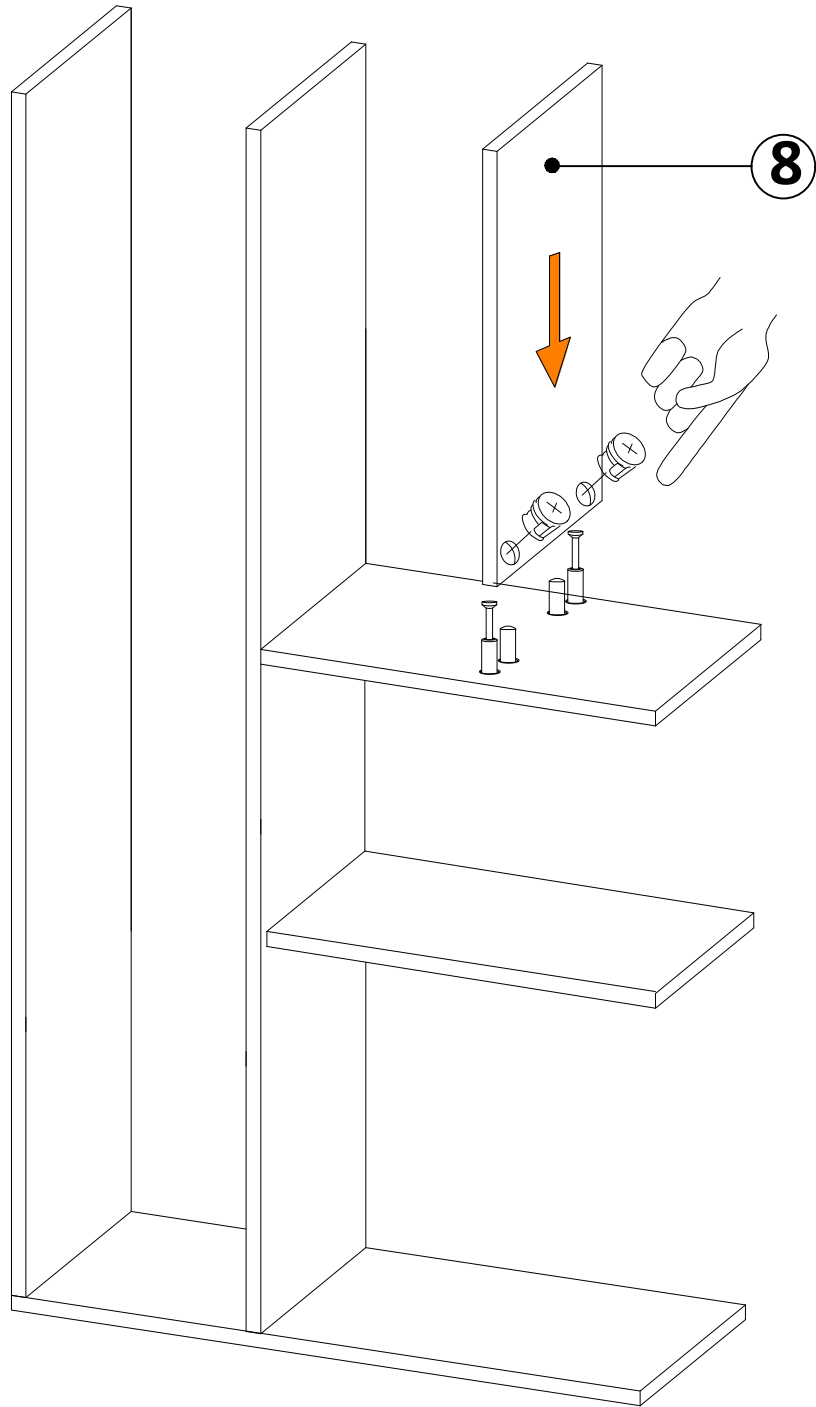

## MATERIALS

 x24	 x24	 x24	 x28
<b>B</b> MINIFIX BODY	<b>A</b> MINIFIX GIB	<b>C</b> MIN.STOPPER	<b>D</b> DOWEL
 x4	 x4	 x28	
<b>I</b> 3,5x18 SCREW	<b>AJ</b> PLASTIC JOINING	<b>AH</b> SHELF BUTTON	

NO	DEC0067 DEIMOS	PIECE
1	BOTTOM PART	1 PC
2	LEFT PART	1 PC
3	SHELF PARTS	4 PCS
4	MIDDLE PART	1 PC
5	FIXED PART	1 PC
6	FIXED PART	1 PC
7	FIXED PART	1 PC
8	MIDDLE PART	1 PC
9	RIGHT PART	1 PC
10	TOP PART	1 PC
11	BACK PART	1 PC
12	SHELF PARTS	2 PCS
13	MINI PARTS	2 PCS