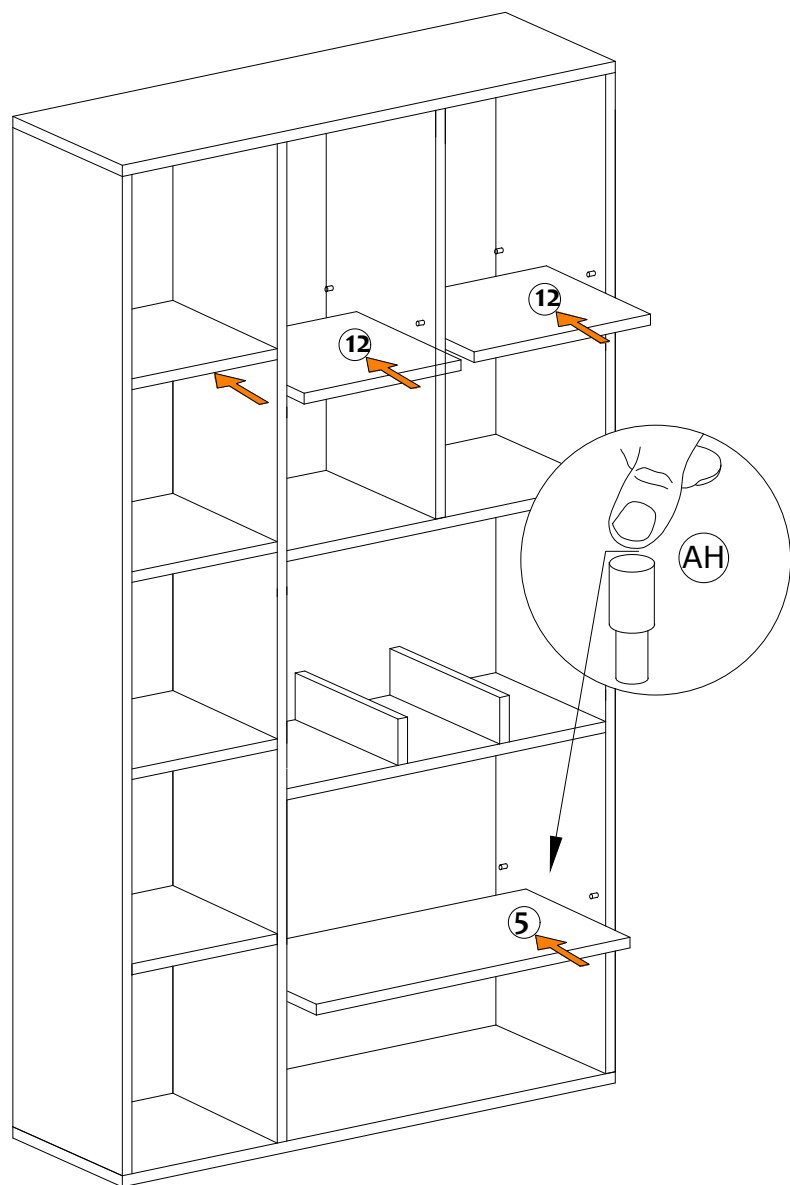

DEC0067 DEIMOS

DECORMET