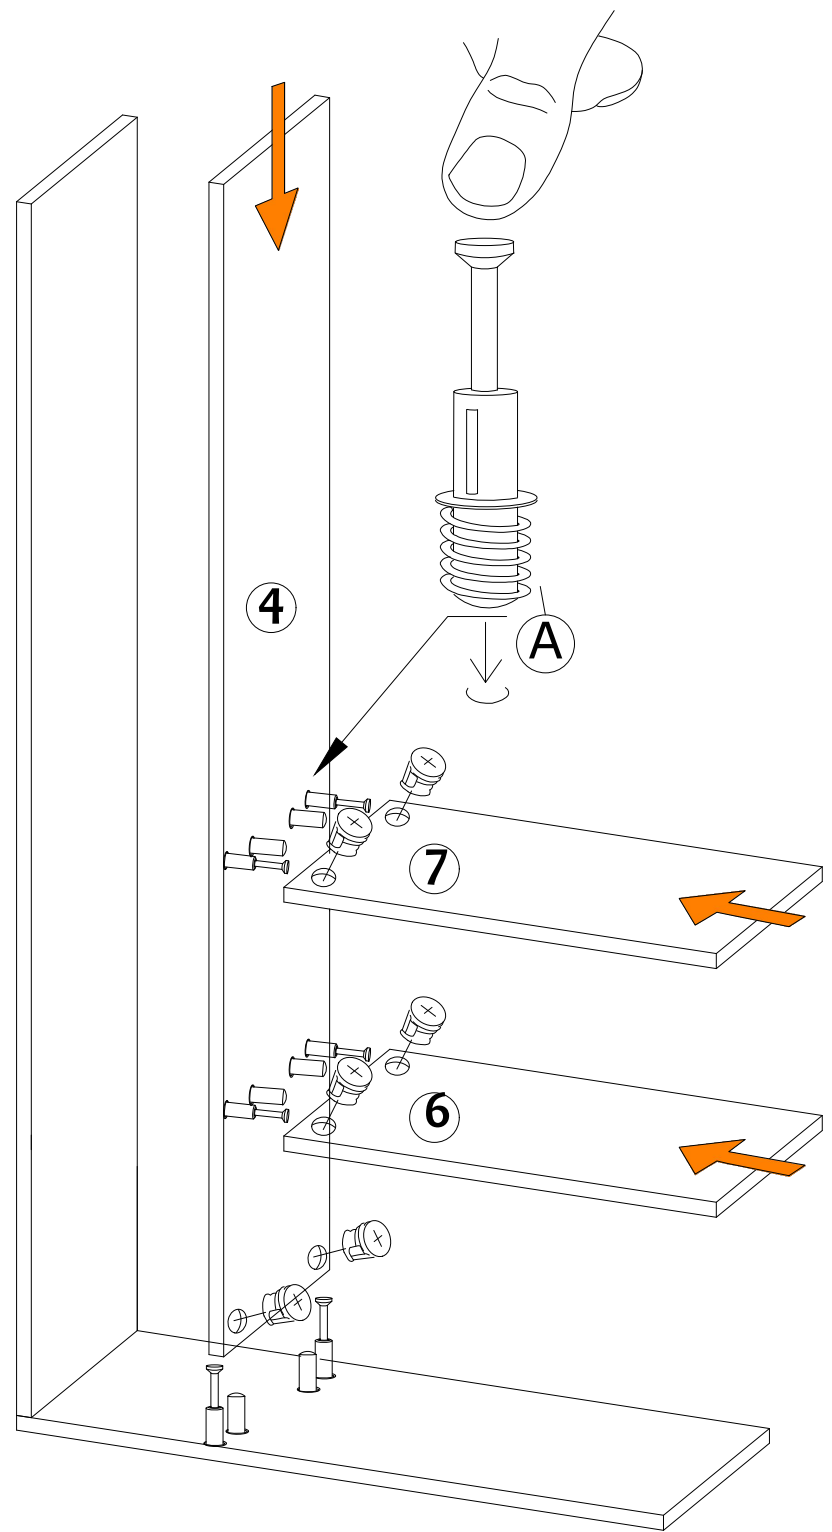

## MATERIALS

 x24	 x24	 x24	 x28
<b>B</b> MINIFIX BODY	<b>A</b> MINIFIX GIB	<b>C</b> MIN.STOPPER	<b>D</b> DOWEL
 x4	 x4	 x28	
<b>I</b> 3,5x18 SCREW	<b>AJ</b> PLASTIC JOINING	<b>AH</b> SHELF BUTTON	

NO	DEC0067 DEIMOS	PIECE
1	BOTTOM PART	1 PC
2	LEFT PART	1 PC
3	SHELF PARTS	4 PCS
4	MIDDLE PART	1 PC
5	FIXED PART	1 PC
6	FIXED PART	1 PC
7	FIXED PART	1 PC
8	MIDDLE PART	1 PC
9	RIGHT PART	1 PC
10	TOP PART	1 PC
11	BACK PART	1 PC
12	SHELF PARTS	2 PCS
13	MINI PARTS	2 PCS