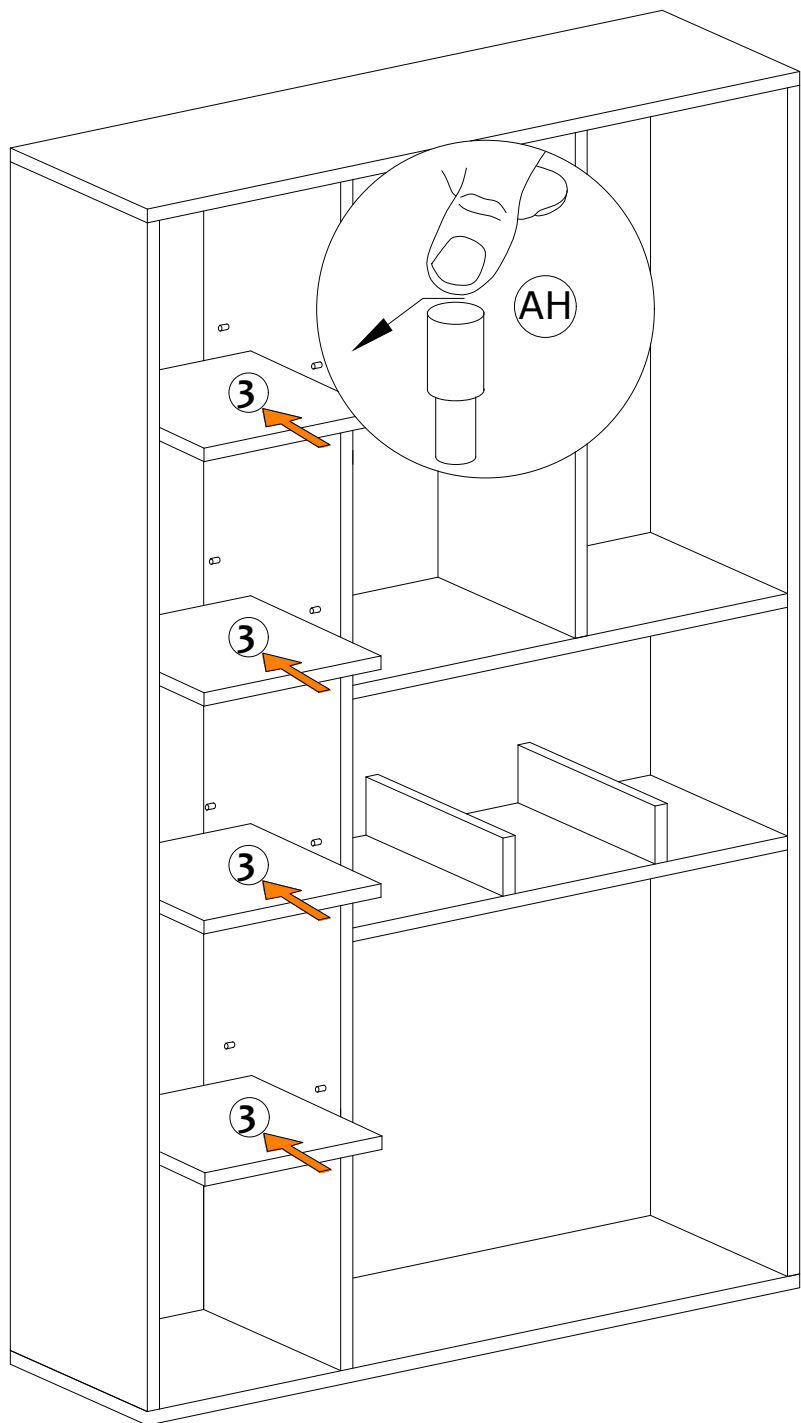

## MATERIALS

 x24	 x24	 x24	 x28
<b>B</b> MINIFIX BODY	<b>A</b> MINIFIX GIB	<b>C</b> MIN.STOPPER	<b>D</b> DOWEL
 x4	 x4	 x28	
<b>I</b> 3,5x18 SCREW	<b>AJ</b> PLASTIC JOINING	<b>AH</b> SHELF BUTTON	

NO	DEC0067 DEIMOS	PIECE
1	BOTTOM PART	1 PC
2	LEFT PART	1 PC
3	SHELF PARTS	4 PCS
4	MIDDLE PART	1 PC
5	FIXED PART	1 PC
6	FIXED PART	1 PC
7	FIXED PART	1 PC
8	MIDDLE PART	1 PC
9	RIGHT PART	1 PC
10	TOP PART	1 PC
11	BACK PART	1 PC
12	SHELF PARTS	2 PCS
13	MINI PARTS	2 PCS