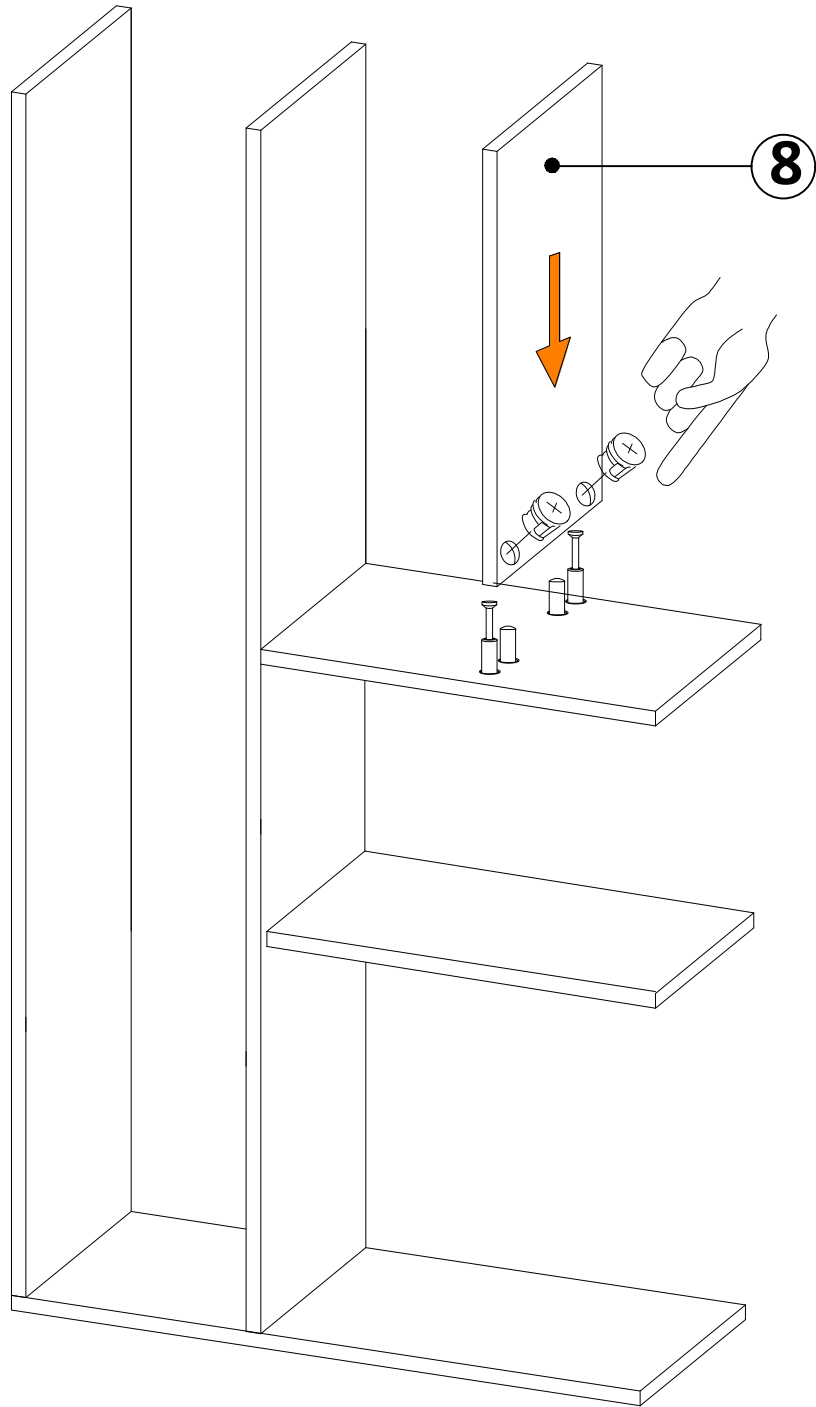

DEC0068 URANÜS

DECORMET

MATERIALS

 x24	 x24	 x24	 x28
B MINIFIX BODY	A MINIFIX GIB	C MIN.STOPPER	D DOWEL
 x4	 x4	 x28	
I 3,5x18 SCREW	AJ PLASTIC JOINING	AH SHELF BUTTON	

NO	DEC0068 URANÜS	PIECE
1	BOTTOM PART	1 PC
2	LEFT PART	1 PC
3	SHELF PARTS	4 PCS
4	MIDDLE PART	1 PC
5	FIXED PART	1 PC
6	FIXED PART	1 PC
7	FIXED PART	1 PC
8	MIDDLE PART	1 PC
9	RIGHT PART	1 PC
10	TOP PART	1 PC
11	BACK PART	1 PC
12	SHELF PARTS	2 PCS
13	MINI PARTS	2 PCS