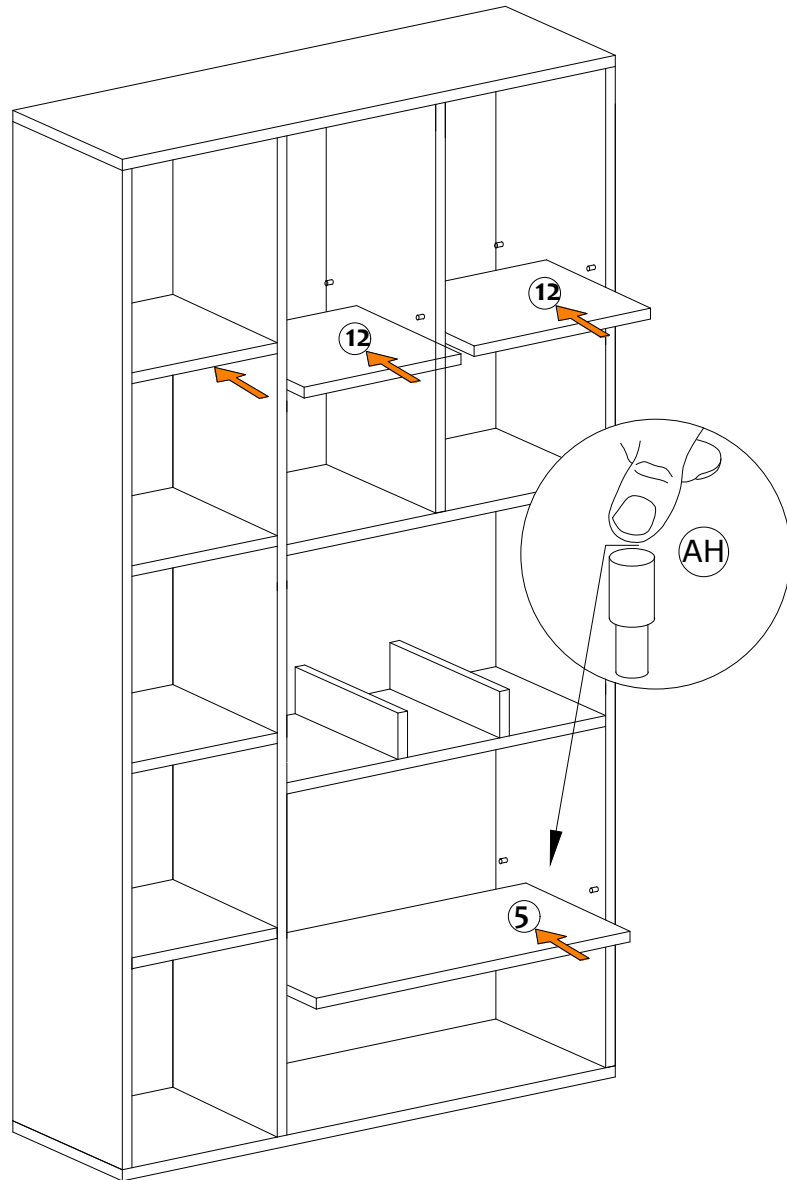

DEC0068 URANÜS

DECORMET

MATERIALS

 x24	 x24	 x24	 x28
B MINIFIX BODY	A MINIFIX GIB	C MIN.STOPPER	D DOWEL
 x4	 x4	 x28	
I 3,5x18 SCREW	AJ PLASTIC JOINING	AH SHELF BUTTON	

NO	DEC0068 URANÜS	PIECE
1	BOTTOM PART	1 PC
2	LEFT PART	1 PC
3	SHELF PARTS	4 PCS
4	MIDDLE PART	1 PC
5	FIXED PART	1 PC
6	FIXED PART	1 PC
7	FIXED PART	1 PC
8	MIDDLE PART	1 PC
9	RIGHT PART	1 PC
10	TOP PART	1 PC
11	BACK PART	1 PC
12	SHELF PARTS	2 PCS
13	MINI PARTS	2 PCS