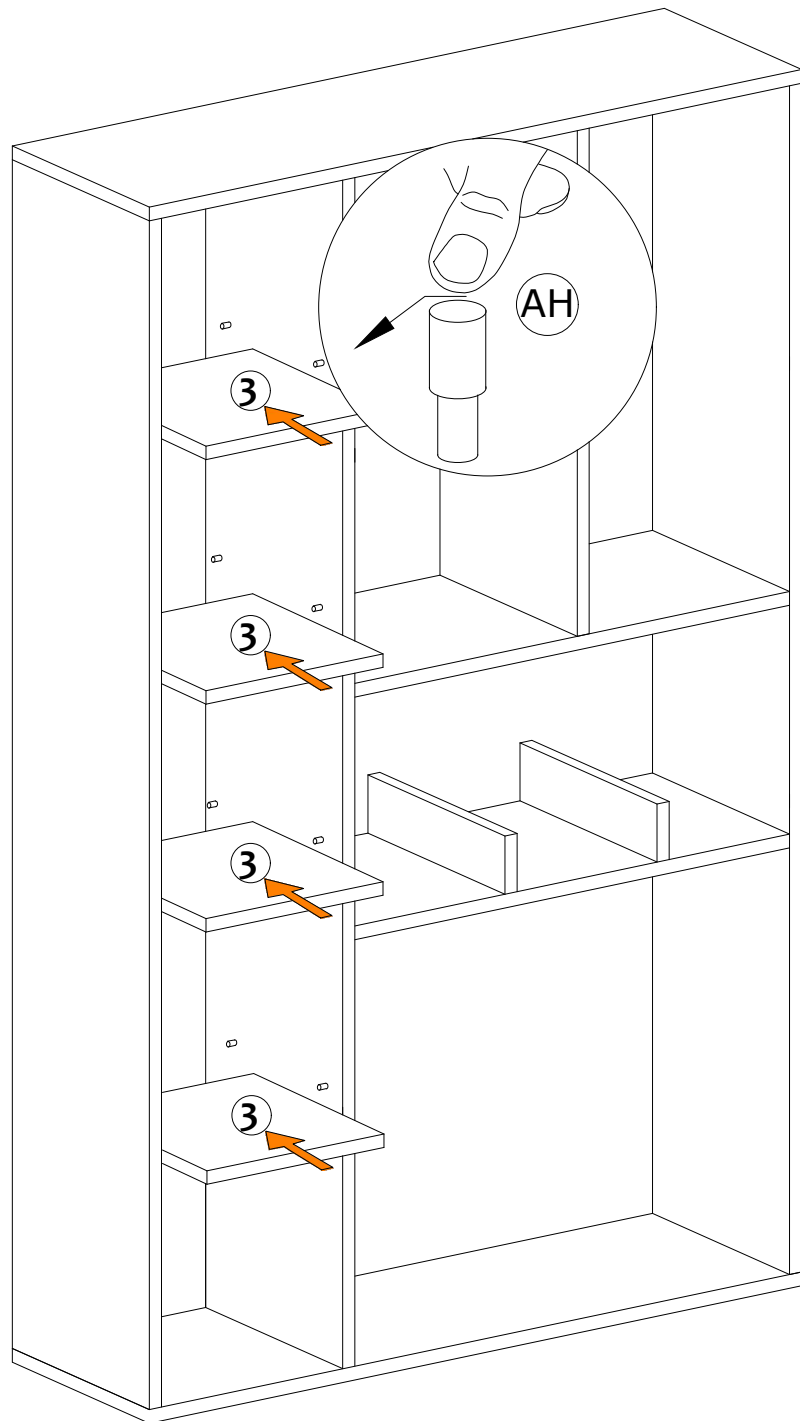

DEC0068 URANÜS

DECORMET

MATERIALS

 x24	 x24	 x24	 x28
B MINIFIX BODY	A MINIFIX GIB	C MIN.STOPPER	D DOWEL
 x4	 x4	 x28	
I 3,5x18 SCREW	AJ PLASTIC JOINING	AH SHELF BUTTON	

NO	DEC0068 URANÜS	PIECE
1	BOTTOM PART	1 PC
2	LEFT PART	1 PC
3	SHELF PARTS	4 PCS
4	MIDDLE PART	1 PC
5	FIXED PART	1 PC
6	FIXED PART	1 PC
7	FIXED PART	1 PC
8	MIDDLE PART	1 PC
9	RIGHT PART	1 PC
10	TOP PART	1 PC
11	BACK PART	1 PC
12	SHELF PARTS	2 PCS
13	MINI PARTS	2 PCS