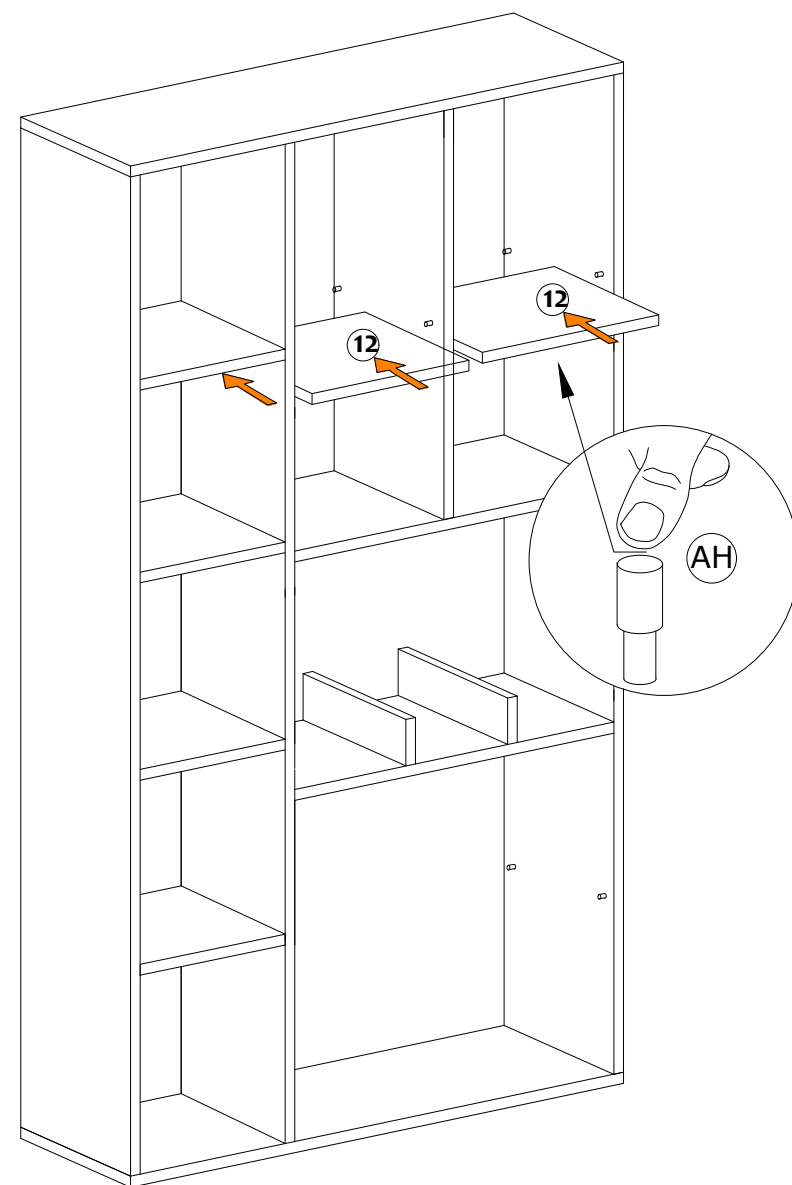

DEC0068 URANÜS

DECORMET

MATERIALS

 x24	 x24	 x24	 x28
B MINIFIX BODY	A MINIFIX GIB	C MIN.STOPPER	D DOWEL
 x4	 x4	 x28	
I 3,5x18 SCREW	AJ PLASTIC JOINING	AH SHELF BUTTON	

NO	DEC0068 URANÜS	PIECE
1	BOTTOM PART	1 PC
2	LEFT PART	1 PC
3	SHELF PARTS	4 PCS
4	MIDDLE PART	1 PC
5	FIXED PART	1 PC
6	FIXED PART	1 PC
7	FIXED PART	1 PC
8	MIDDLE PART	1 PC
9	RIGHT PART	1 PC
10	TOP PART	1 PC
11	BACK PART	1 PC
12	SHELF PARTS	2 PCS
13	MINI PARTS	2 PCS