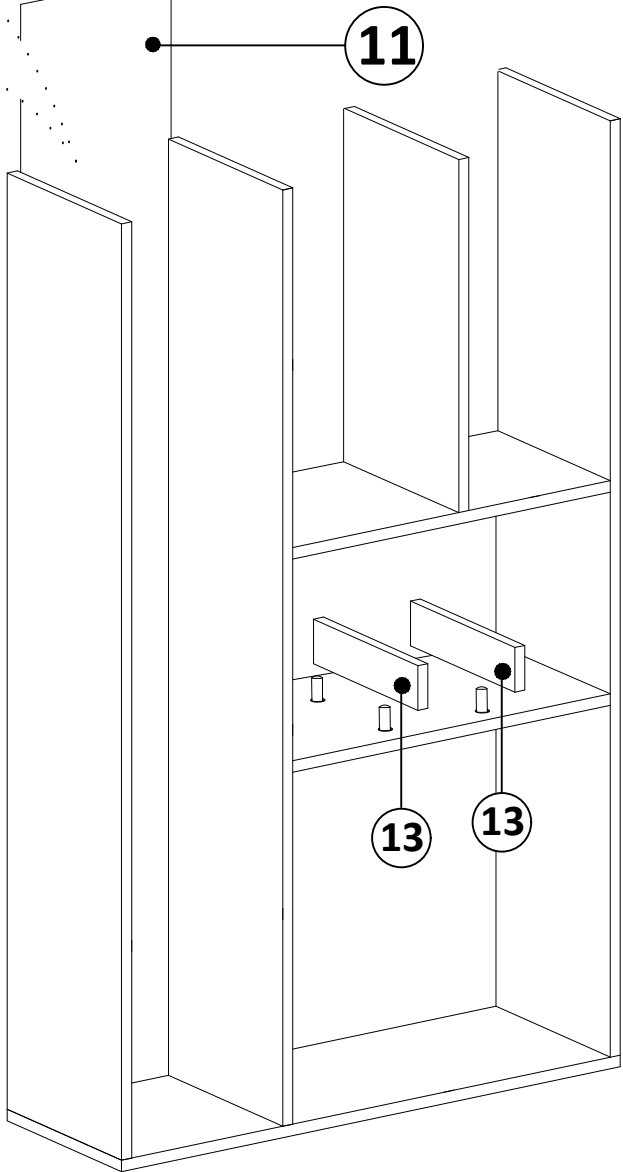

DEC0068 URANÜS

DECORMET

MATERIALS

 x24	 x24	 x24	 x28
B MINIFIX BODY	A MINIFIX GIB	C MIN.STOPPER	D DOWEL
 x4	 x4	 x28	
I 3,5x18 SCREW	AJ PLASTIC JOINING	AH SHELF BUTTON	

NO	DEC0068 URANÜS	PIECE
1	BOTTOM PART	1 PC
2	LEFT PART	1 PC
3	SHELF PARTS	4 PCS
4	MIDDLE PART	1 PC
5	FIXED PART	1 PC
6	FIXED PART	1 PC
7	FIXED PART	1 PC
8	MIDDLE PART	1 PC
9	RIGHT PART	1 PC
10	TOP PART	1 PC
11	BACK PART	1 PC
12	SHELF PARTS	2 PCS
13	MINI PARTS	2 PCS