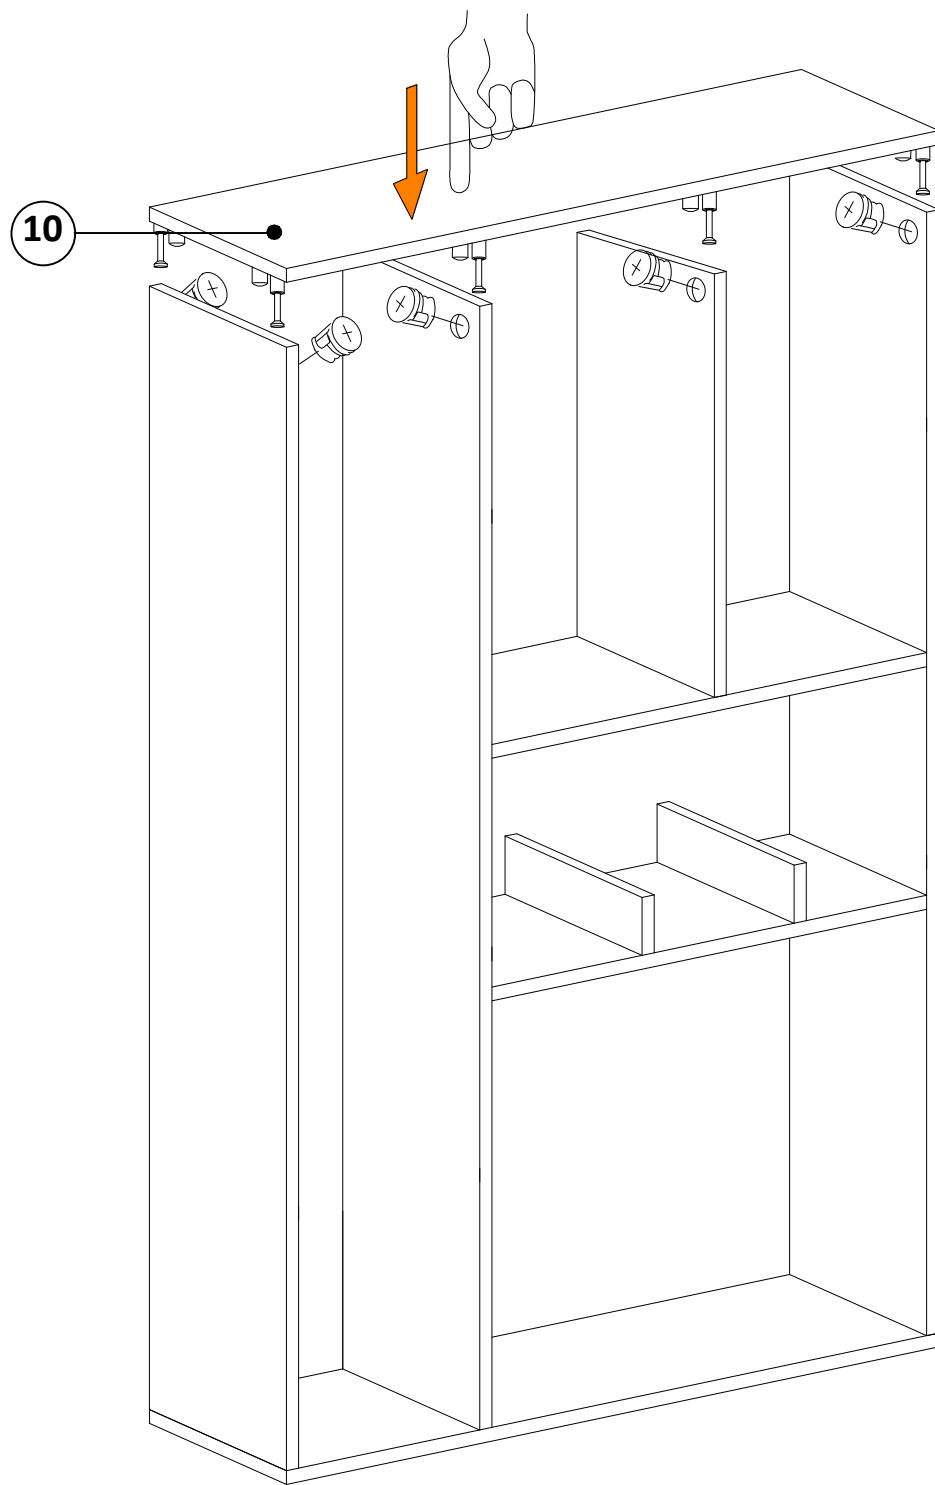

DEC0068 URANÜS

DECORMET

MATERIALS

 x24	 x24	 x24	 x28
B MINIFIX BODY	A MINIFIX GIB	C MIN.STOPPER	D DOWEL
 x4	 x4	 x28	
I 3,5x18 SCREW	AJ PLASTIC JOINING	AH SHELF BUTTON	

NO	DEC0068 URANÜS	PIECE
1	BOTTOM PART	1 PC
2	LEFT PART	1 PC
3	SHELF PARTS	4 PCS
4	MIDDLE PART	1 PC
5	FIXED PART	1 PC
6	FIXED PART	1 PC
7	FIXED PART	1 PC
8	MIDDLE PART	1 PC
9	RIGHT PART	1 PC
10	TOP PART	1 PC
11	BACK PART	1 PC
12	SHELF PARTS	2 PCS
13	MINI PARTS	2 PCS