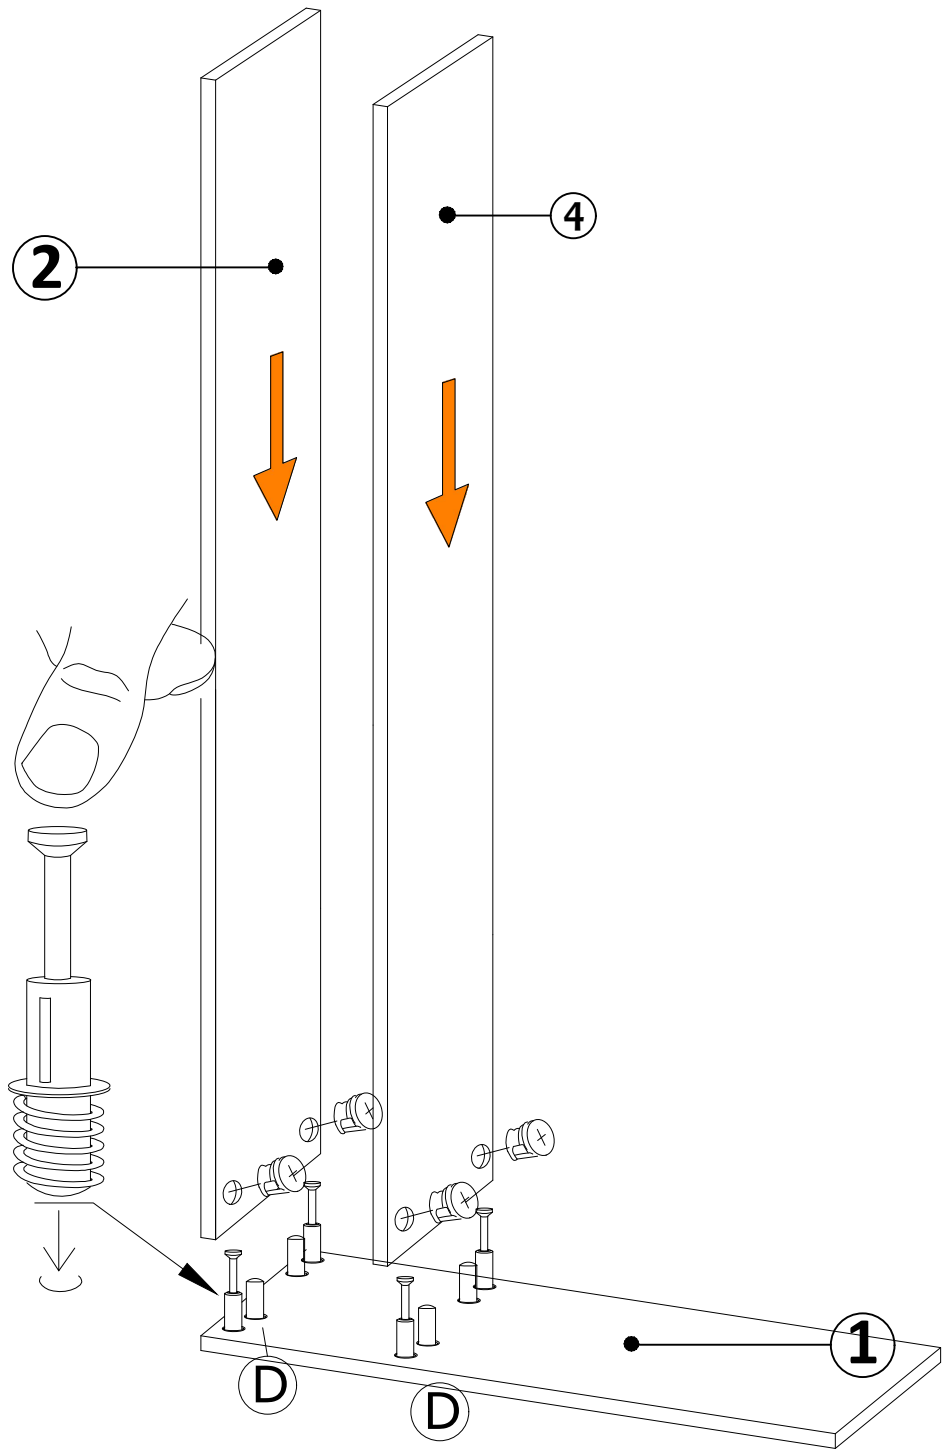

DEC0068 URANÜS

DECORMET

MATERIALS

 x24	 x24	 x24	 x28
B MINIFIX BODY	A MINIFIX GIB	C MIN.STOPPER	D DOWEL
 x4	 x4	 x28	
I 3,5x18 SCREW	AJ PLASTIC JOINING	AH SHELF BUTTON	

NO	DEC0068 URANÜS	PIECE
1	BOTTOM PART	1 PC
2	LEFT PART	1 PC
3	SHELF PARTS	4 PCS
4	MIDDLE PART	1 PC
5	FIXED PART	1 PC
6	FIXED PART	1 PC
7	FIXED PART	1 PC
8	MIDDLE PART	1 PC
9	RIGHT PART	1 PC
10	TOP PART	1 PC
11	BACK PART	1 PC
12	SHELF PARTS	2 PCS
13	MINI PARTS	2 PCS