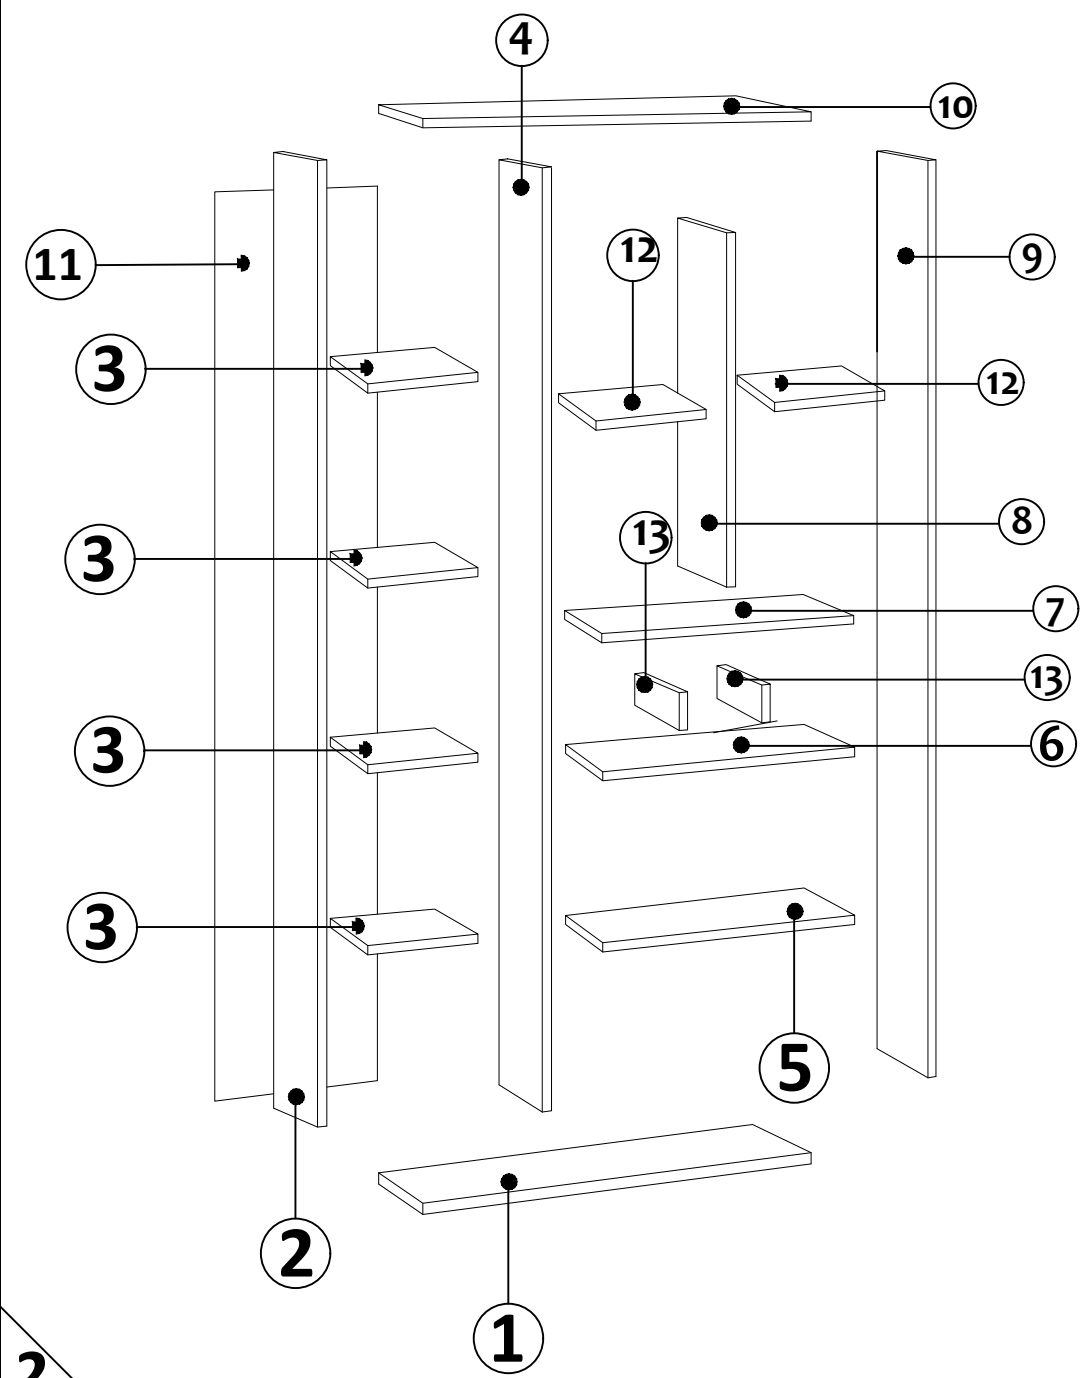

DEC0068 URANÜS

DECORMET

MATERIALS

 x24	 x24	 x24	 x28
B MINIFIX BODY	A MINIFIX GIB	C MIN.STOPPER	D DOWEL
 x4	 x4	 x28	
I 3,5x18 SCREW	AJ PLASTIC JOINING	AH SHELF BUTTON	

NO	DEC0068 URANÜS	PIECE
1	BOTTOM PART	1 PC
2	LEFT PART	1 PC
3	SHELF PARTS	4 PCS
4	MIDDLE PART	1 PC
5	FIXED PART	1 PC
6	FIXED PART	1 PC
7	FIXED PART	1 PC
8	MIDDLE PART	1 PC
9	RIGHT PART	1 PC
10	TOP PART	1 PC
11	BACK PART	1 PC
12	SHELF PARTS	2 PCS
13	MINI PARTS	2 PCS