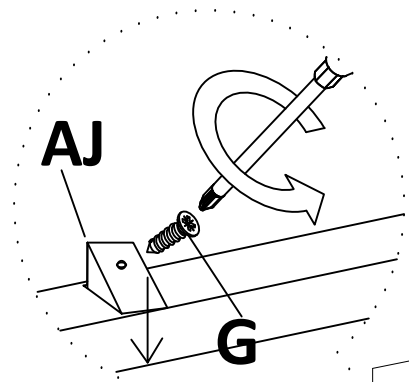

DEC0068 URANÜS

DECORMET

MATERIALS

 x24	 x24	 x24	 x28
B MINIFIX BODY	A MINIFIX GIB	C MIN.STOPPER	D DOWEL
 x4	 x4	 x28	
I 3,5x18 SCREW	AJ PLASTIC JOINING	AH SHELF BUTTON	

NO	DEC0068 URANÜS	PIECE
1	BOTTOM PART	1 PC
2	LEFT PART	1 PC
3	SHELF PARTS	4 PCS
4	MIDDLE PART	1 PC
5	FIXED PART	1 PC
6	FIXED PART	1 PC
7	FIXED PART	1 PC
8	MIDDLE PART	1 PC
9	RIGHT PART	1 PC
10	TOP PART	1 PC
11	BACK PART	1 PC
12	SHELF PARTS	2 PCS
13	MINI PARTS	2 PCS