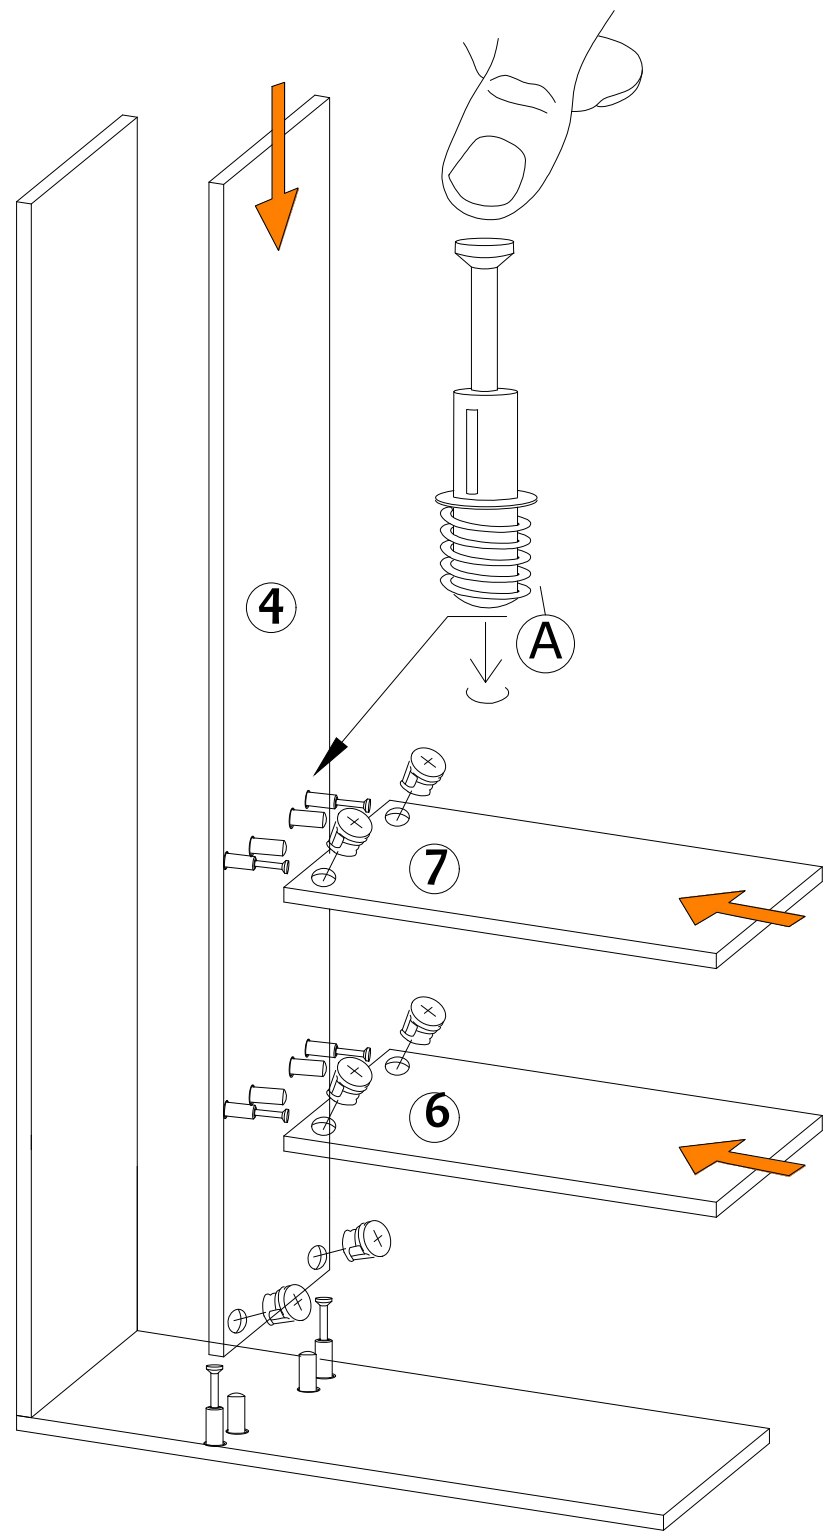

DEC0068 URANÜS

DECORMET

MATERIALS

 x24	 x24	 x24	 x28
B MINIFIX BODY	A MINIFIX GIB	C MIN.STOPPER	D DOWEL
 x4	 x4	 x28	
I 3,5x18 SCREW	AJ PLASTIC JOINING	AH SHELF BUTTON	

NO	DEC0068 URANÜS	PIECE
1	BOTTOM PART	1 PC
2	LEFT PART	1 PC
3	SHELF PARTS	4 PCS
4	MIDDLE PART	1 PC
5	FIXED PART	1 PC
6	FIXED PART	1 PC
7	FIXED PART	1 PC
8	MIDDLE PART	1 PC
9	RIGHT PART	1 PC
10	TOP PART	1 PC
11	BACK PART	1 PC
12	SHELF PARTS	2 PCS
13	MINI PARTS	2 PCS