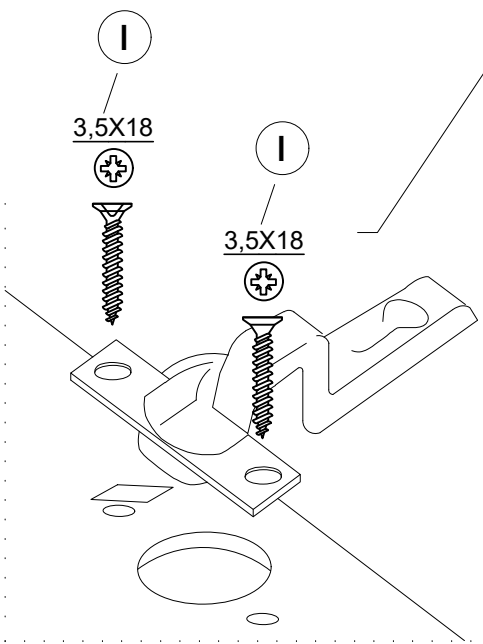

DEC0073 OSCAR

10

10

S

I

3,5X18

I

3,5X18

S

DECORMET

DEC0073 OSCAR

MATERIALS

 x16	 x16	 x16	 x18	 x4
B	A	C	D	AJ
MINIFIX BODY	MINIFIX GIB	MIN.STOPPER	DOWEL	PLASTIC JOINING
 X 12	 x4	 x20	 x4	 x4
EV	S	I	BO	AH
4x35 SCREW	HINGE (CRANK 0)	3,5x18 SCREW	250 mm PVC LEG	SHELF BUTTON

NO	DEC0073 OSCAR	PIECE
1	BOTTOM PART	1 PC
2	LEFT PART	1 PC
3	MIDDLE PART	2 PCS
4	FIXED SHELF	1 PC
5	MINI PART	1 PC
6	RIGHT PART	1 PC
7	BACK PART	1 PC
8	TOP PART	1 PC
9	SHELF PART	1 PC
10	COVER PARTS	2 PCS