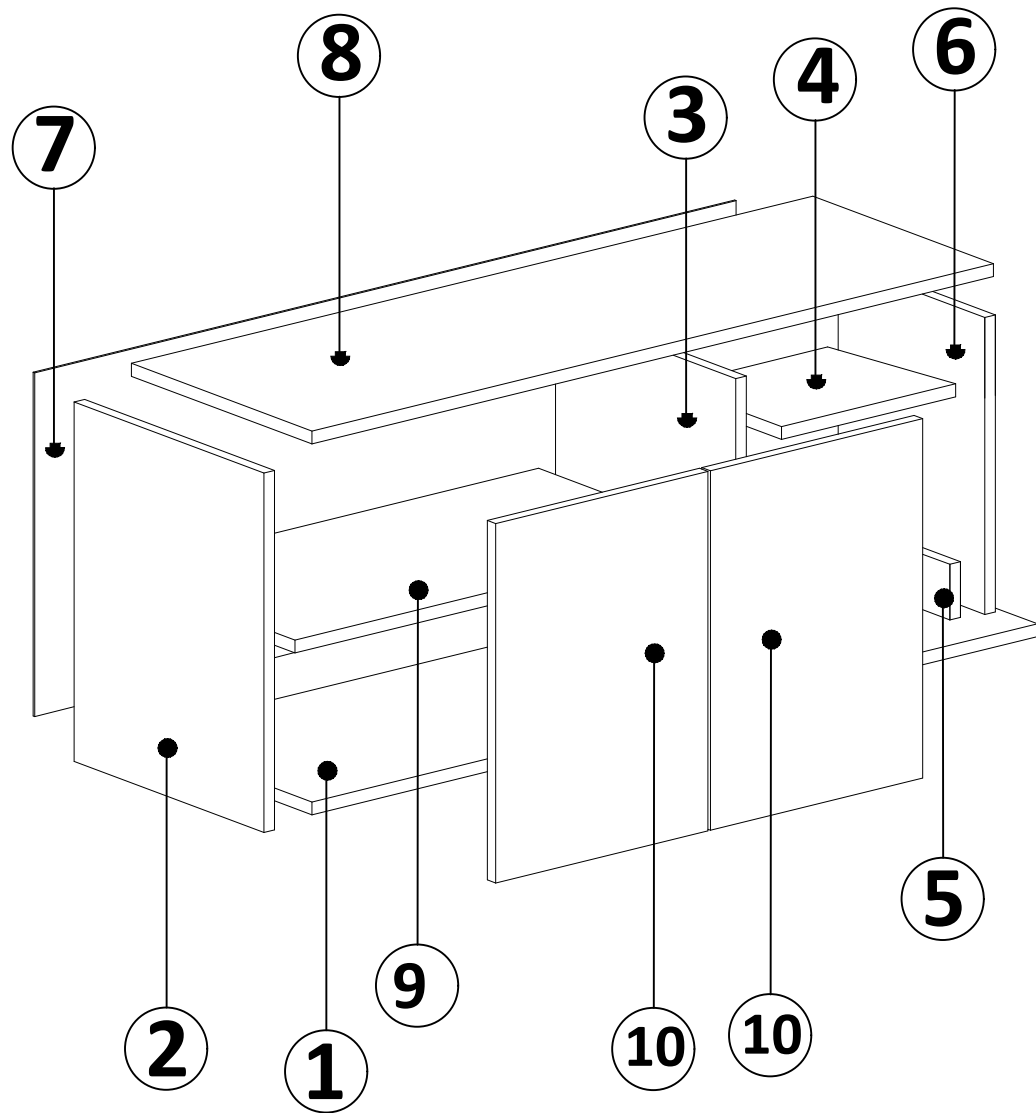

DEC0073 OSCAR

10

10

S

I

3,5X18

I

3,5X18

S

DECORMET

DEC0073 OSCAR

MATERIALS

 x16	 x16	 x16	 x18	 x4
B	A	C	D	AJ
MINIFIX BODY	MINIFIX GIB	MIN.STOPPER	DOWEL	PLASTIC JOINING
 X 12	 x4	 x20	 x4	 x4
EV	S	I	BO	AH
4x35 SCREW	HINGE (CRANK 0)	3,5x18 SCREW	250 mm PVC LEG	SHELF BUTTON

NO	DEC0073 OSCAR	PIECE
1	BOTTOM PART	1 PC
2	LEFT PART	1 PC
3	MIDDLE PART	2 PCS
4	FIXED SHELF	1 PC
5	MINI PART	1 PC
6	RIGHT PART	1 PC
7	BACK PART	1 PC
8	TOP PART	1 PC
9	SHELF PART	1 PC
10	COVER PARTS	2 PCS