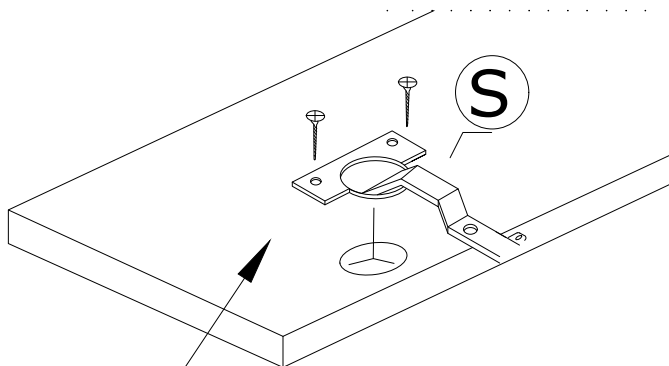

DEC0073 OSCAR

10

10

S

I

3,5X18

I

3,5X18

S

DECORMET

DEC0073 OSCAR

MATERIALS

 x16	 x16	 x16	 x18	 x4
B	A	C	D	AJ
MINIFIX BODY	MINIFIX GIB	MIN.STOPPER	DOWEL	PLASTIC JOINING
 X 12	 x4	 x20	 x4	 x4
EV	S	I	BO	AH
4x35 SCREW	HINGE (CRANK 0)	3,5x18 SCREW	250 mm PVC LEG	SHELF BUTTON

NO	DEC0073 OSCAR	PIECE
1	BOTTOM PART	1 PC
2	LEFT PART	1 PC
3	MIDDLE PART	2 PCS
4	FIXED SHELF	1 PC
5	MINI PART	1 PC
6	RIGHT PART	1 PC
7	BACK PART	1 PC
8	TOP PART	1 PC
9	SHELF PART	1 PC
10	COVER PARTS	2 PCS