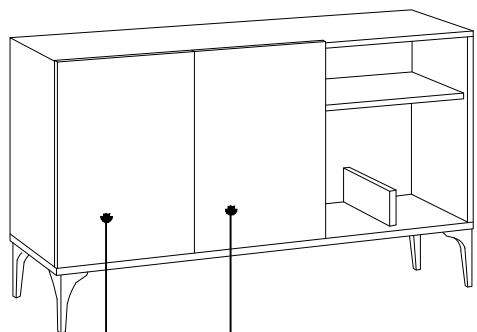

DEC0073 OSCAR

10

10

S

I

3,5X18

I

3,5X18

S

DECORMET

DEC0073 OSCAR

MATERIALS

 x16	 x16	 x16	 x18	 x4
B	A	C	D	AJ
MINIFIX BODY	MINIFIX GIB	MIN.STOPPER	DOWEL	PLASTIC JOINING
 X 12	 x4	 x20	 x4	 x4
EV	S	I	BO	AH
4x35 SCREW	HINGE (CRANK 0)	3,5x18 SCREW	250 mm PVC LEG	SHELF BUTTON

NO	DEC0073 OSCAR	PIECE
1	BOTTOM PART	1 PC
2	LEFT PART	1 PC
3	MIDDLE PART	2 PCS
4	FIXED SHELF	1 PC
5	MINI PART	1 PC
6	RIGHT PART	1 PC
7	BACK PART	1 PC
8	TOP PART	1 PC
9	SHELF PART	1 PC
10	COVER PARTS	2 PCS