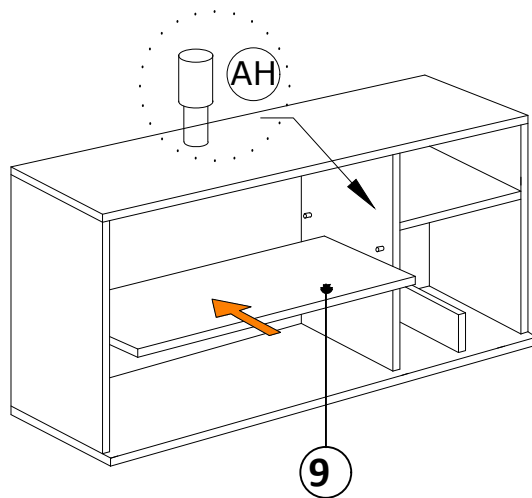

DEC0073 OSCAR

10

10

S

I

3,5X18

I

3,5X18

S

DECORMET

DEC0073 OSCAR

MATERIALS

 x16	 x16	 x16	 x18	 x4
B	A	C	D	AJ
MINIFIX BODY	MINIFIX GIB	MIN.STOPPER	DOWEL	PLASTIC JOINING
 X 12	 x4	 x20	 x4	 x4
EV	S	I	BO	AH
4x35 SCREW	HINGE (CRANK 0)	3,5x18 SCREW	250 mm PVC LEG	SHELF BUTTON

NO	DEC0073 OSCAR	PIECE
1	BOTTOM PART	1 PC
2	LEFT PART	1 PC
3	MIDDLE PART	2 PCS
4	FIXED SHELF	1 PC
5	MINI PART	1 PC
6	RIGHT PART	1 PC
7	BACK PART	1 PC
8	TOP PART	1 PC
9	SHELF PART	1 PC
10	COVER PARTS	2 PCS