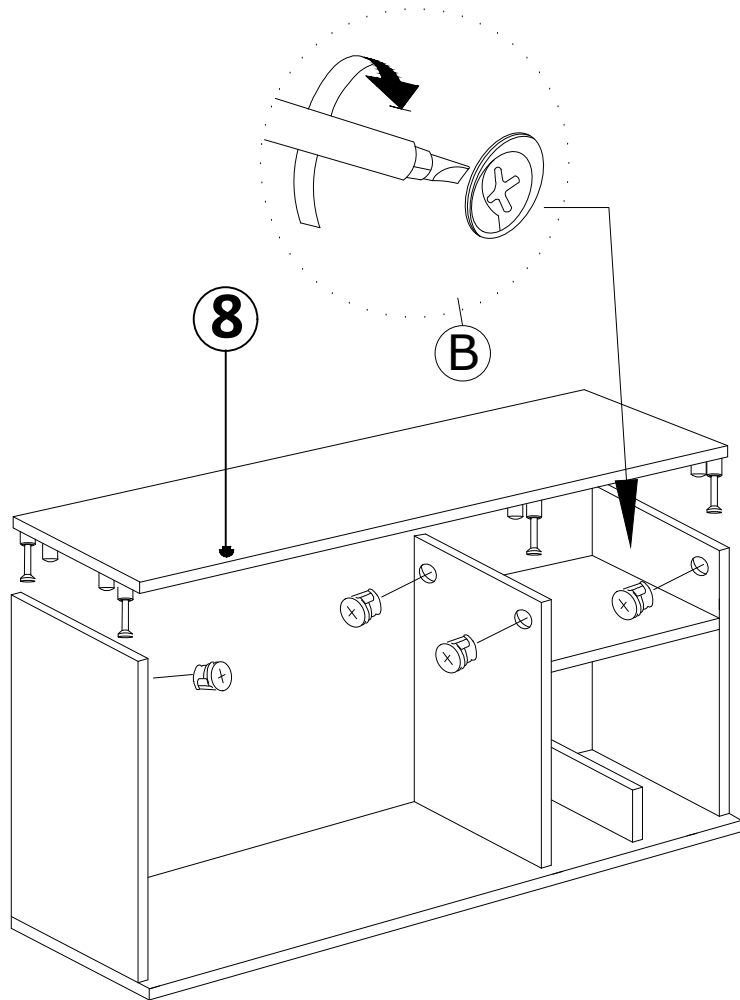

DEC0073 OSCAR

10

10

S

I

3,5X18

I

3,5X18

S

DECORMET

DEC0073 OSCAR

MATERIALS

 x16	 x16	 x16	 x18	 x4
B	A	C	D	AJ
MINIFIX BODY	MINIFIX GIB	MIN.STOPPER	DOWEL	PLASTIC JOINING
 X 12	 x4	 x20	 x4	 x4
EV	S	I	BO	AH
4x35 SCREW	HINGE (CRANK 0)	3,5x18 SCREW	250 mm PVC LEG	SHELF BUTTON

NO	DEC0073 OSCAR	PIECE
1	BOTTOM PART	1 PC
2	LEFT PART	1 PC
3	MIDDLE PART	2 PCS
4	FIXED SHELF	1 PC
5	MINI PART	1 PC
6	RIGHT PART	1 PC
7	BACK PART	1 PC
8	TOP PART	1 PC
9	SHELF PART	1 PC
10	COVER PARTS	2 PCS