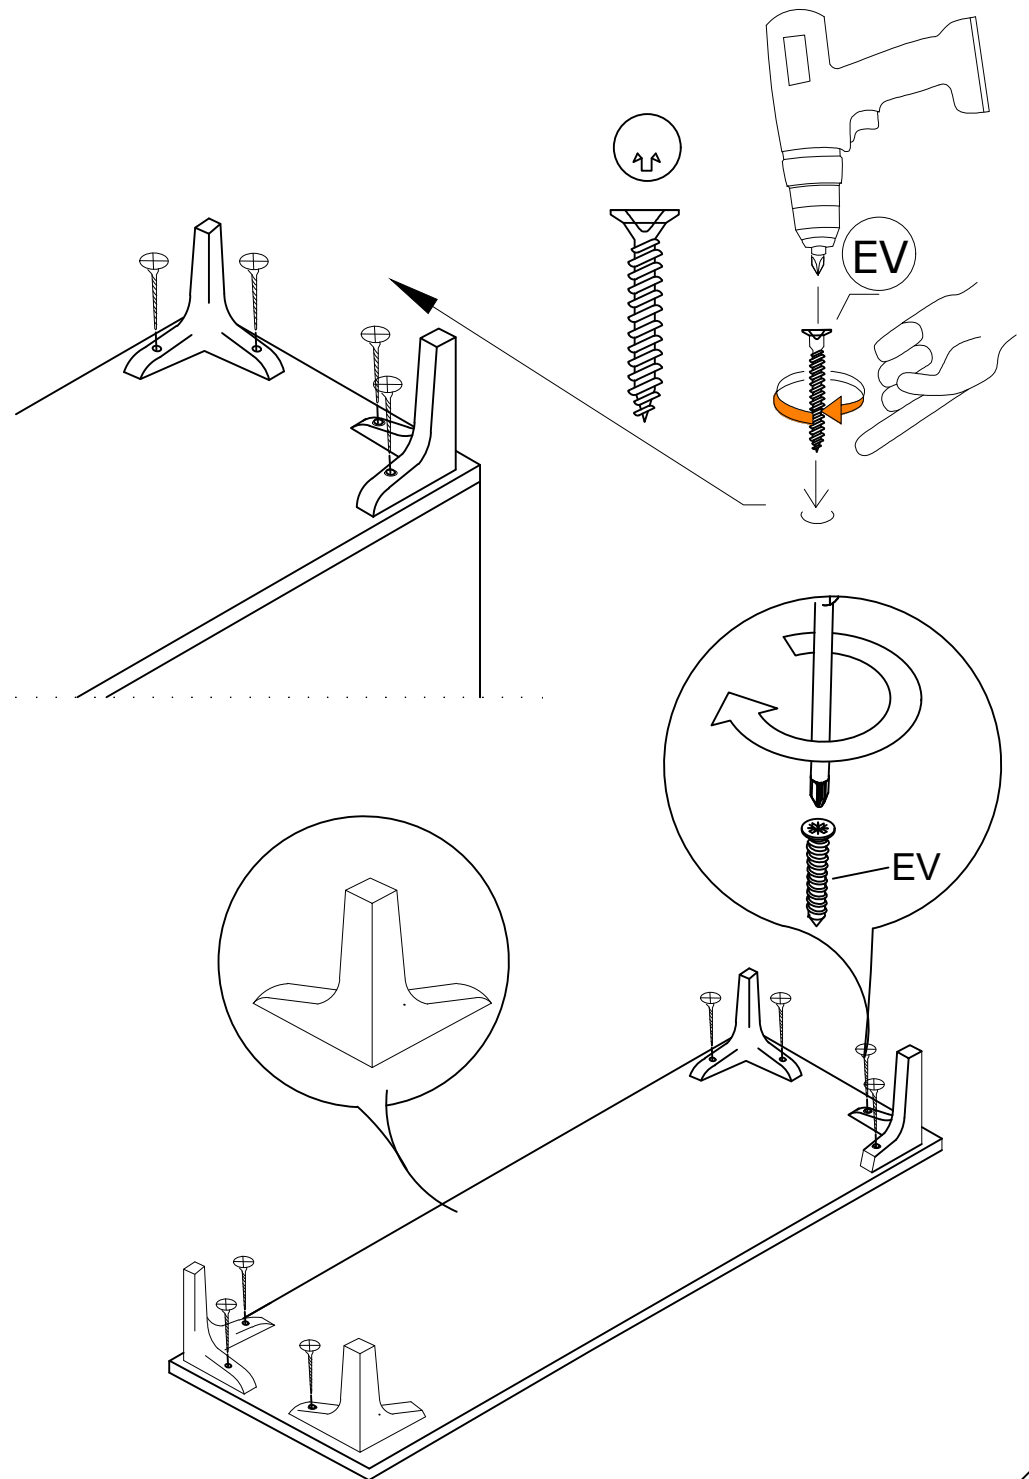

DEC0073 OSCAR

10

10

S

I

3,5X18

I

3,5X18

S

DECORMET

DEC0073 OSCAR

MATERIALS

 x16	 x16	 x16	 x18	 x4
B	A	C	D	AJ
MINIFIX BODY	MINIFIX GIB	MIN.STOPPER	DOWEL	PLASTIC JOINING
 X 12	 x4	 x20	 x4	 x4
EV	S	I	BO	AH
4x35 SCREW	HINGE (CRANK 0)	3,5x18 SCREW	250 mm PVC LEG	SHELF BUTTON

NO	DEC0073 OSCAR	PIECE
1	BOTTOM PART	1 PC
2	LEFT PART	1 PC
3	MIDDLE PART	2 PCS
4	FIXED SHELF	1 PC
5	MINI PART	1 PC
6	RIGHT PART	1 PC
7	BACK PART	1 PC
8	TOP PART	1 PC
9	SHELF PART	1 PC
10	COVER PARTS	2 PCS