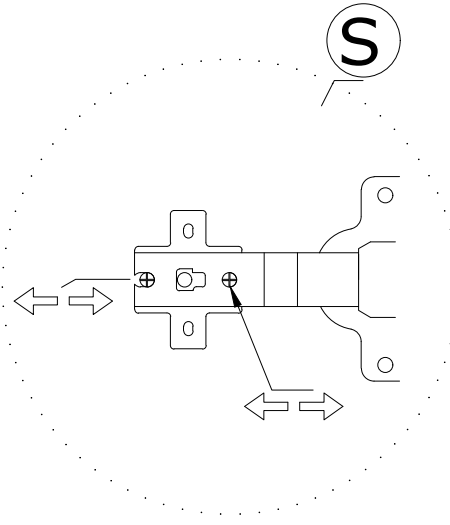

DEC0073 OSCAR

10

10

S

I

3,5X18

I

3,5X18

S

DECORMET

DEC0073 OSCAR

MATERIALS

 x16	 x16	 x16	 x18	 x4
B	A	C	D	AJ
MINIFIX BODY	MINIFIX GIB	MIN.STOPPER	DOWEL	PLASTIC JOINING
 X 12	 x4	 x20	 x4	 x4
EV	S	I	BO	AH
4x35 SCREW	HINGE (CRANK 0)	3,5x18 SCREW	250 mm PVC LEG	SHELF BUTTON

NO	DEC0073 OSCAR	PIECE
1	BOTTOM PART	1 PC
2	LEFT PART	1 PC
3	MIDDLE PART	2 PCS
4	FIXED SHELF	1 PC
5	MINI PART	1 PC
6	RIGHT PART	1 PC
7	BACK PART	1 PC
8	TOP PART	1 PC
9	SHELF PART	1 PC
10	COVER PARTS	2 PCS