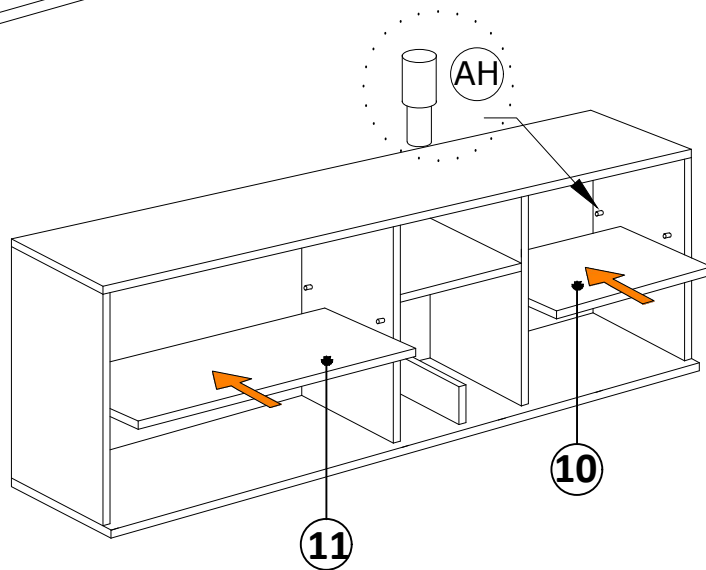

DEC0074 ALBEDO

DECORMET

DEC0074 ALBEDO

MATERIALS

 x20	 x20	 x20	 x22	 x4
B	A	C	D	AJ
MINIFIX BODY	MINIFIX GIB	MIN.STOPPER	DOWEL	PLASTIC JOINING
 x12	 x6	 x28	 x4	 x8
EV	S	I	BO	AH
4x35 SCREW	HINGE (CRANK 0)	3,5x18 SCREW	250 mm PVC LEG	SHELF BUTTON

NO	DEC0074 ALBEDO	PIECE
1	BOTTOM PART	1 PC
2	LEFT PART	1 PC
3	MIDDLE PART	1 PC
4	FIXED SHELF	1 PC
5	MINI PART	1 PC
6	MIDDLE PARTS	1 PC
7	BACK PART	1 PC
8	RIGHT PART	1 PC
9	TOP PART	1 PC
10	SHELF PART	1 PC
11	SHELF PART	1 PC
12	COVER PARTS	3 PCS