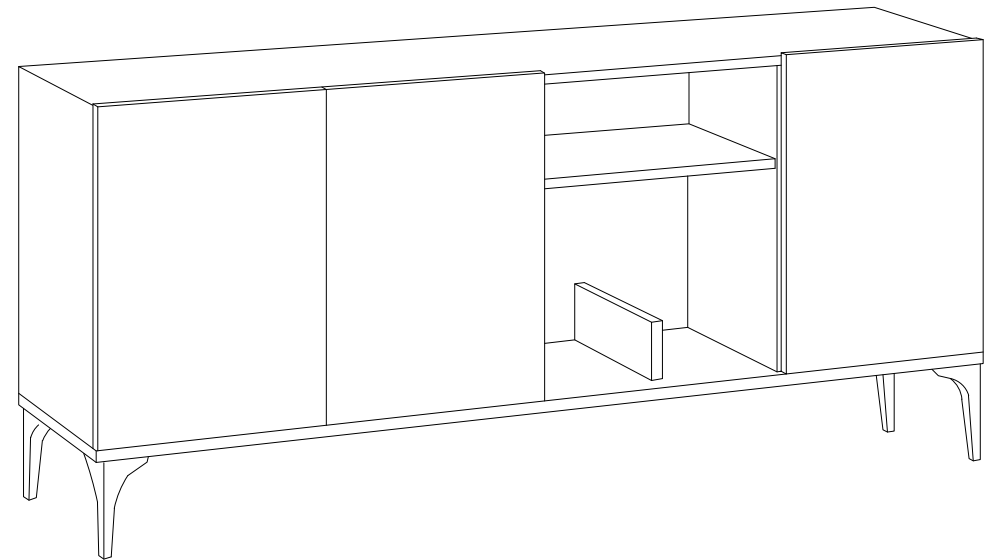

DEC0074 ALBEDO

DECORMET

DEC0074 ALBEDO

MATERIALS

 x20	 x20	 x20	 x22	 x4
B	A	C	D	AJ
MINIFIX BODY	MINIFIX GIB	MIN.STOPPER	DOWEL	PLASTIC JOINING
 x12	 x6	 x28	 x4	 x8
EV	S	I	BO	AH
4x35 SCREW	HINGE (CRANK 0)	3,5x18 SCREW	250 mm PVC LEG	SHELF BUTTON

NO	DEC0074 ALBEDO	PIECE
1	BOTTOM PART	1 PC
2	LEFT PART	1 PC
3	MIDDLE PART	1 PC
4	FIXED SHELF	1 PC
5	MINI PART	1 PC
6	MIDDLE PARTS	1 PC
7	BACK PART	1 PC
8	RIGHT PART	1 PC
9	TOP PART	1 PC
10	SHELF PART	1 PC
11	SHELF PART	1 PC
12	COVER PARTS	3 PCS