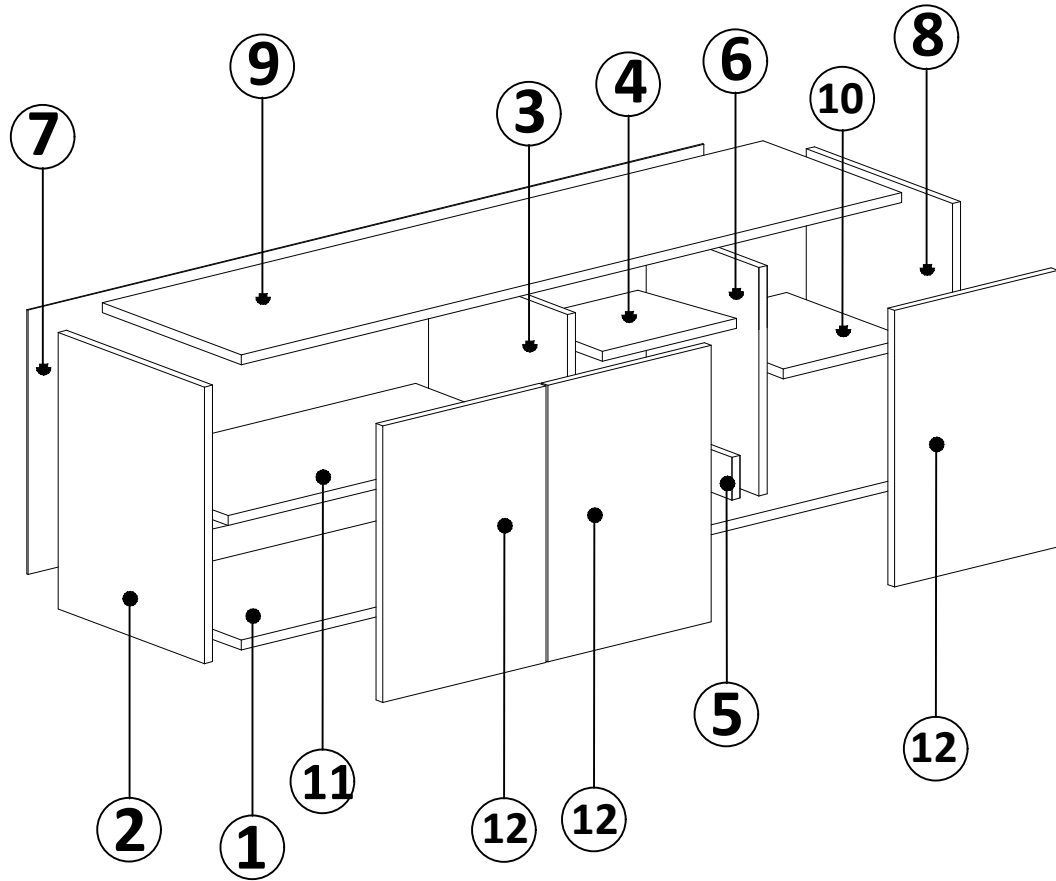

DEC0074 ALBEDO

DECORMET

DEC0074 ALBEDO

MATERIALS

 x20	 x20	 x20	 x22	 x4
B	A	C	D	AJ
MINIFIX BODY	MINIFIX GIB	MIN.STOPPER	DOWEL	PLASTIC JOINING
 x12	 x6	 x28	 x4	 x8
EV	S	I	BO	AH
4x35 SCREW	HINGE (CRANK 0)	3,5x18 SCREW	250 mm PVC LEG	SHELF BUTTON

NO	DEC0074 ALBEDO	PIECE
1	BOTTOM PART	1 PC
2	LEFT PART	1 PC
3	MIDDLE PART	1 PC
4	FIXED SHELF	1 PC
5	MINI PART	1 PC
6	MIDDLE PARTS	1 PC
7	BACK PART	1 PC
8	RIGHT PART	1 PC
9	TOP PART	1 PC
10	SHELF PART	1 PC
11	SHELF PART	1 PC
12	COVER PARTS	3 PCS