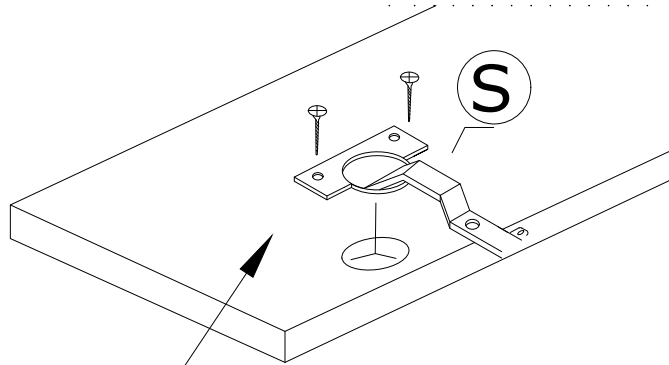

DEC0074 ALBEDO

DECORMET

DEC0074 ALBEDO

MATERIALS

 x20	 x20	 x20	 x22	 x4
B	A	C	D	AJ
MINIFIX BODY	MINIFIX GIB	MIN.STOPPER	DOWEL	PLASTIC JOINING
 x12	 x6	 x28	 x4	 x8
EV	S	I	BO	AH
4x35 SCREW	HINGE (CRANK 0)	3,5x18 SCREW	250 mm PVC LEG	SHELF BUTTON

NO	DEC0074 ALBEDO	PIECE
1	BOTTOM PART	1 PC
2	LEFT PART	1 PC
3	MIDDLE PART	1 PC
4	FIXED SHELF	1 PC
5	MINI PART	1 PC
6	MIDDLE PARTS	1 PC
7	BACK PART	1 PC
8	RIGHT PART	1 PC
9	TOP PART	1 PC
10	SHELF PART	1 PC
11	SHELF PART	1 PC
12	COVER PARTS	3 PCS