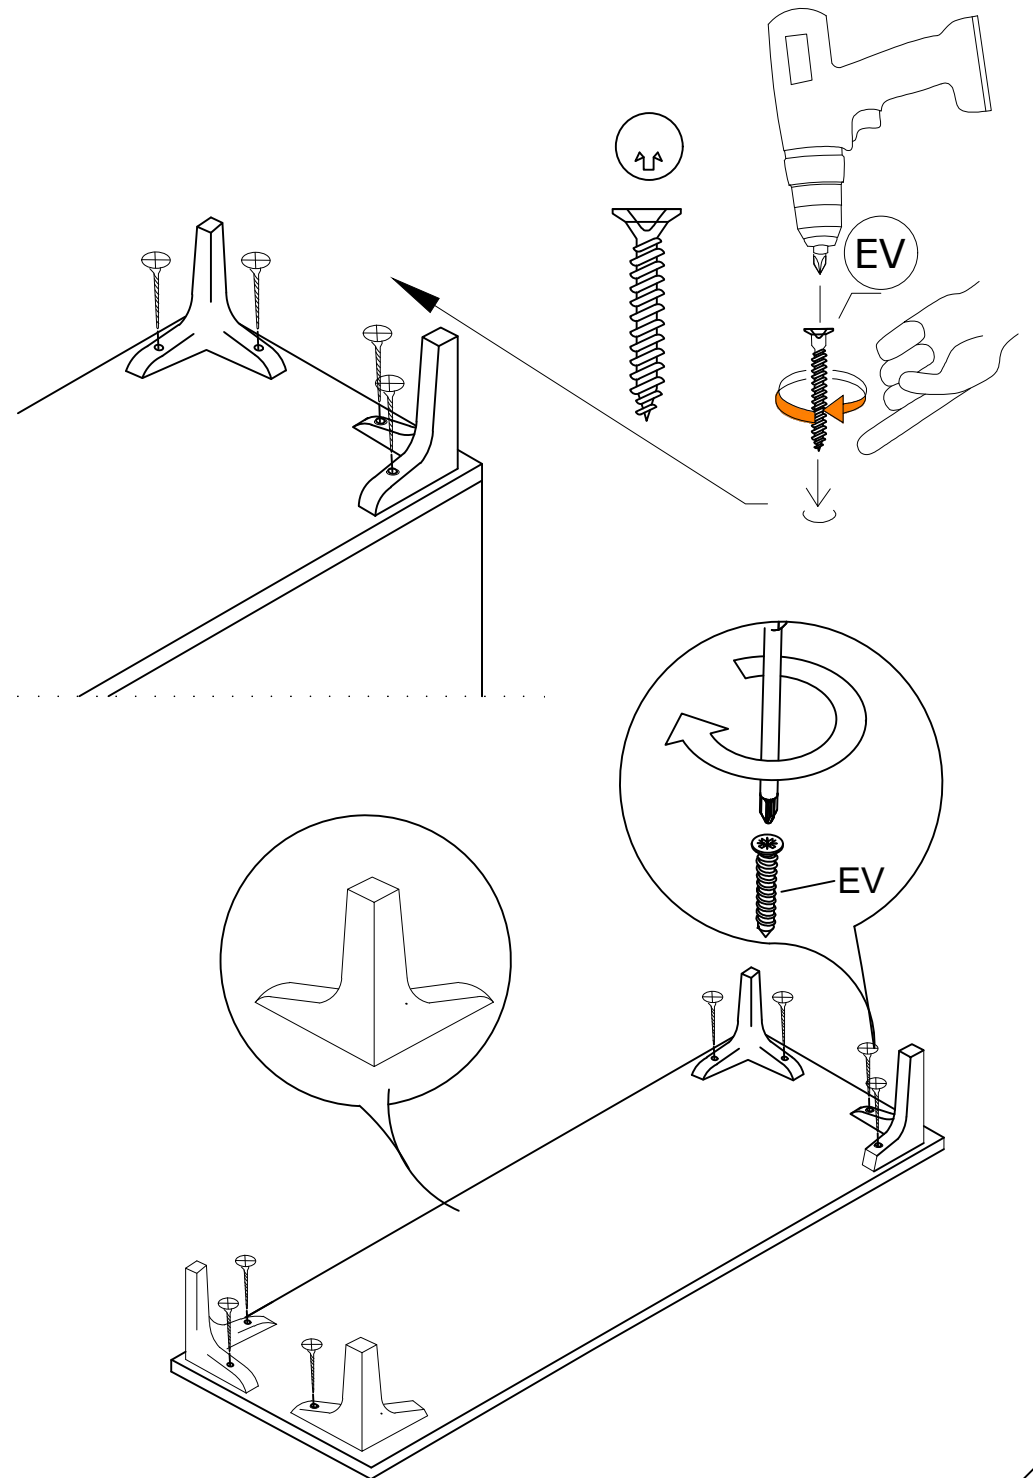

DEC0074 ALBEDO

DECORMET

DEC0074 ALBEDO

MATERIALS

 x20	 x20	 x20	 x22	 x4
B	A	C	D	AJ
MINIFIX BODY	MINIFIX GIB	MIN.STOPPER	DOWEL	PLASTIC JOINING
 x12	 x6	 x28	 x4	 x8
EV	S	I	BO	AH
4x35 SCREW	HINGE (CRANK 0)	3,5x18 SCREW	250 mm PVC LEG	SHELF BUTTON

NO	DEC0074 ALBEDO	PIECE
1	BOTTOM PART	1 PC
2	LEFT PART	1 PC
3	MIDDLE PART	1 PC
4	FIXED SHELF	1 PC
5	MINI PART	1 PC
6	MIDDLE PARTS	1 PC
7	BACK PART	1 PC
8	RIGHT PART	1 PC
9	TOP PART	1 PC
10	SHELF PART	1 PC
11	SHELF PART	1 PC
12	COVER PARTS	3 PCS