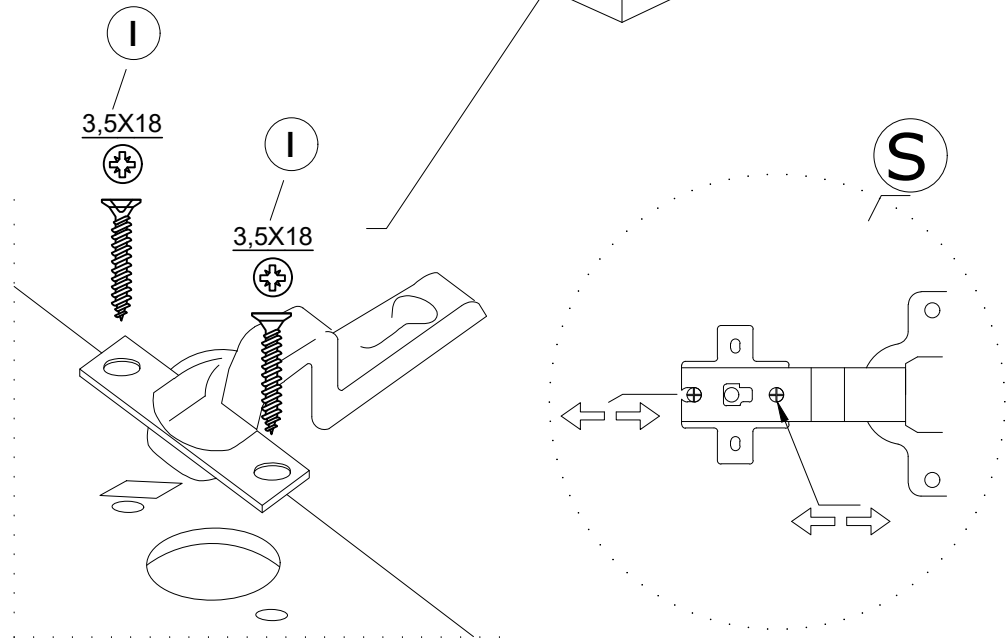

DEC0074 ALBEDO

DECORMET

DEC0074 ALBEDO

MATERIALS

 x20	 x20	 x20	 x22	 x4
B	A	C	D	AJ
MINIFIX BODY	MINIFIX GIB	MIN.STOPPER	DOWEL	PLASTIC JOINING
 x12	 x6	 x28	 x4	 x8
EV	S	I	BO	AH
4x35 SCREW	HINGE (CRANK 0)	3,5x18 SCREW	250 mm PVC LEG	SHELF BUTTON

NO	DEC0074 ALBEDO	PIECE
1	BOTTOM PART	1 PC
2	LEFT PART	1 PC
3	MIDDLE PART	1 PC
4	FIXED SHELF	1 PC
5	MINI PART	1 PC
6	MIDDLE PARTS	1 PC
7	BACK PART	1 PC
8	RIGHT PART	1 PC
9	TOP PART	1 PC
10	SHELF PART	1 PC
11	SHELF PART	1 PC
12	COVER PARTS	3 PCS