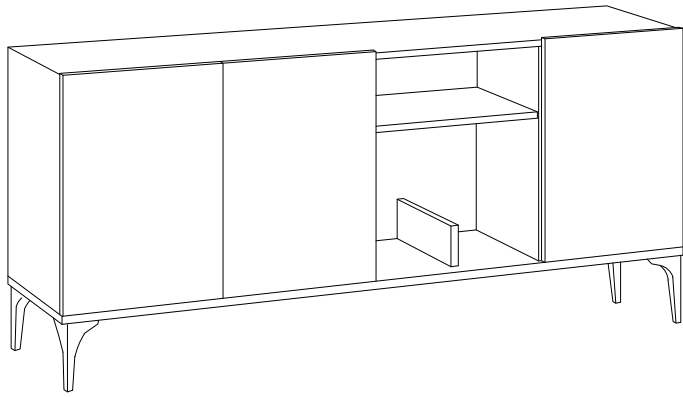

DEC0074 ALBEDO

DECORMET

DEC0074 ALBEDO

MATERIALS

 x20	 x20	 x20	 x22	 x4
B	A	C	D	AJ
MINIFIX BODY	MINIFIX GIB	MIN.STOPPER	DOWEL	PLASTIC JOINING
 x12	 x6	 x28	 x4	 x8
EV	S	I	BO	AH
4x35 SCREW	HINGE (CRANK 0)	3,5x18 SCREW	250 mm PVC LEG	SHELF BUTTON

NO	DEC0074 ALBEDO	PIECE
1	BOTTOM PART	1 PC
2	LEFT PART	1 PC
3	MIDDLE PART	1 PC
4	FIXED SHELF	1 PC
5	MINI PART	1 PC
6	MIDDLE PARTS	1 PC
7	BACK PART	1 PC
8	RIGHT PART	1 PC
9	TOP PART	1 PC
10	SHELF PART	1 PC
11	SHELF PART	1 PC
12	COVER PARTS	3 PCS