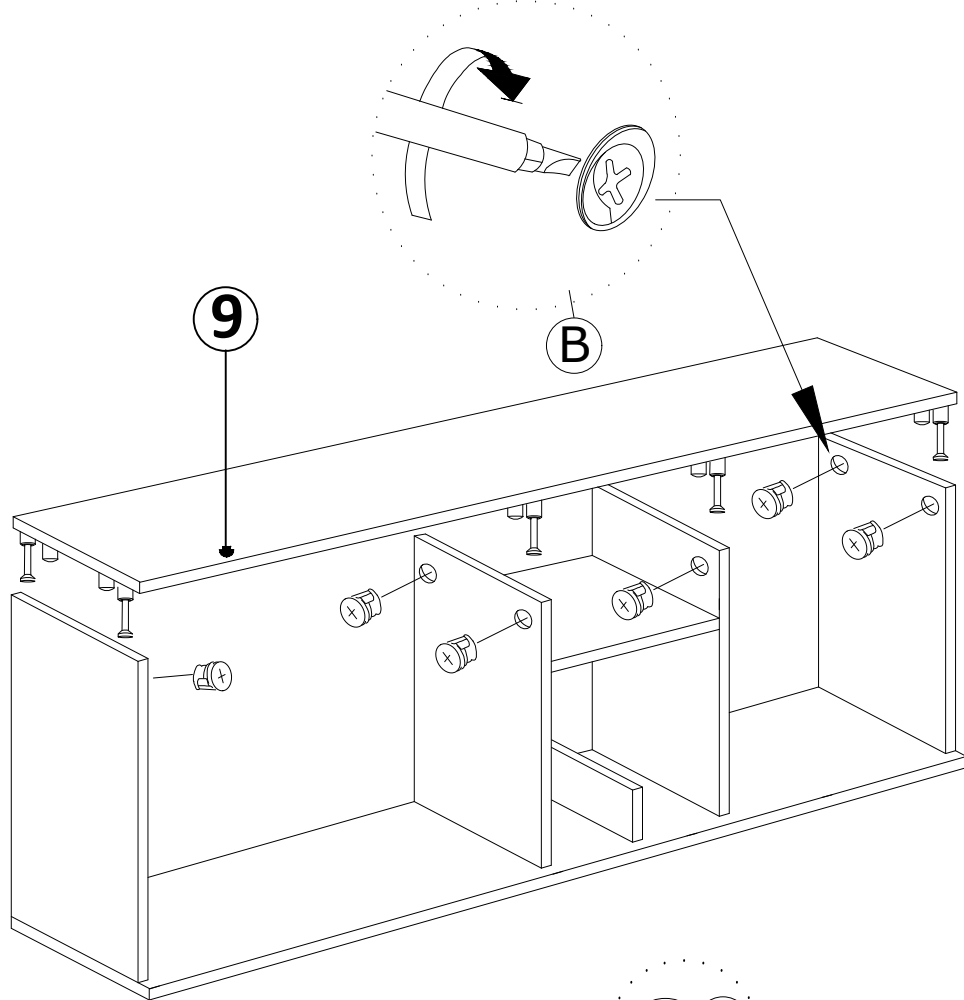

DEC0074 ALBEDO

DECORMET

DEC0074 ALBEDO

MATERIALS

 x20	 x20	 x20	 x22	 x4
B	A	C	D	AJ
MINIFIX BODY	MINIFIX GIB	MIN.STOPPER	DOWEL	PLASTIC JOINING
 x12	 x6	 x28	 x4	 x8
EV	S	I	BO	AH
4x35 SCREW	HINGE (CRANK 0)	3,5x18 SCREW	250 mm PVC LEG	SHELF BUTTON

NO	DEC0074 ALBEDO	PIECE
1	BOTTOM PART	1 PC
2	LEFT PART	1 PC
3	MIDDLE PART	1 PC
4	FIXED SHELF	1 PC
5	MINI PART	1 PC
6	MIDDLE PARTS	1 PC
7	BACK PART	1 PC
8	RIGHT PART	1 PC
9	TOP PART	1 PC
10	SHELF PART	1 PC
11	SHELF PART	1 PC
12	COVER PARTS	3 PCS