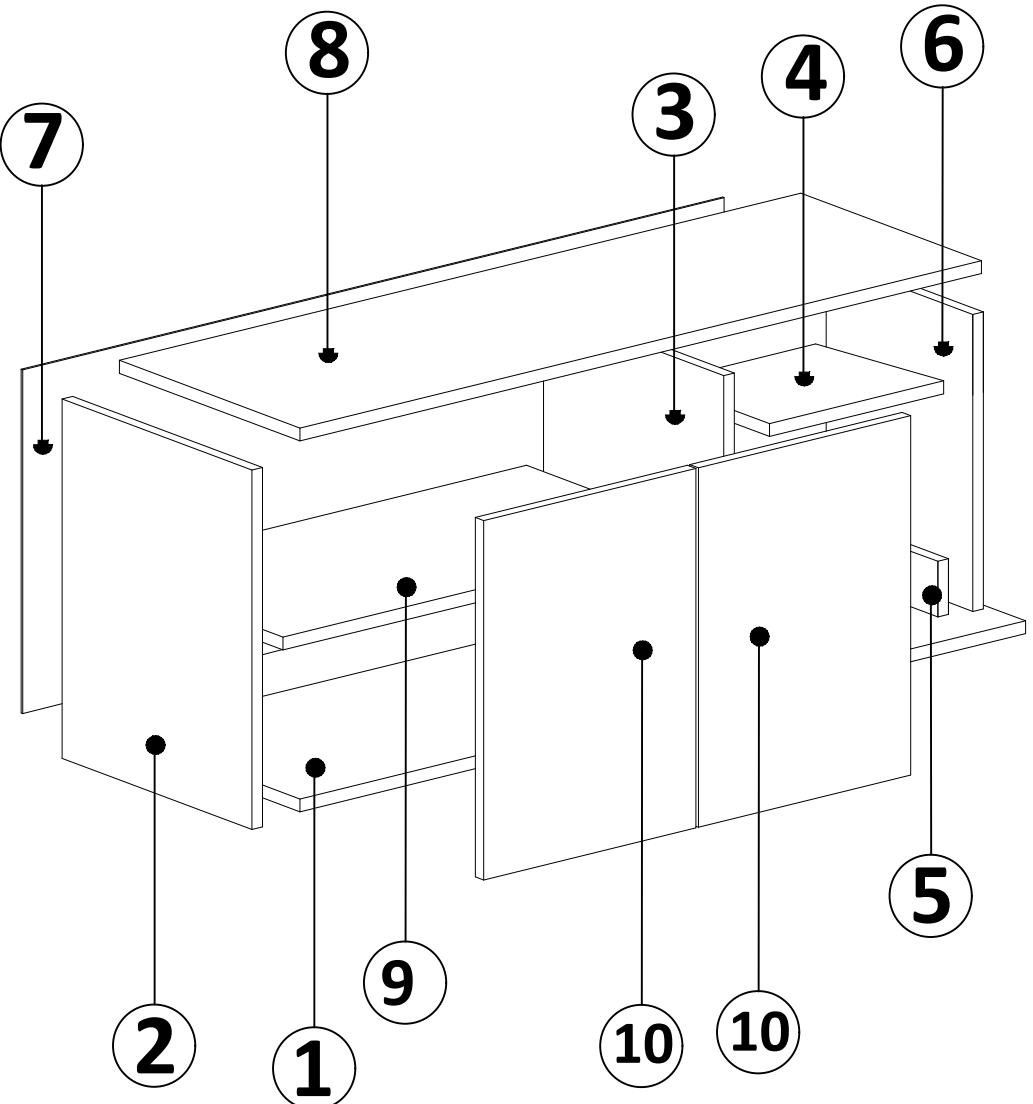

# DEC0075 GALAXY

10

10

S

I

3,5X18

I

3,5X18

## MATERIALS

x16	x16	x16	x18	x4
<b>B</b> MINIFIX BODY	<b>A</b> MINIFIX GIB	<b>C</b> MIN.STOPPER	<b>D</b> DOWEL	<b>AJ</b> PLASTIC JOINING
x12	x4	x20	x4	x4
<b>EV</b> 4x35 SCREW	<b>S</b> HINGE (CRANK 0)	<b>I</b> 3,5x18 SCREW	<b>BO</b> 250 mm PVC LEG	<b>AH</b> SHELF BUTTON

NO	DEC0075 GALAXY	PIECE
1	BOTTOM PART	1 PC
2	LEFT PART	1 PC
3	MIDDLE PART	2 PCS
4	FIXED SHELF	1 PC
5	MINI PART	1 PC
6	RIGHT PART	1 PC
7	BACK PART	1 PC
8	TOP PART	1 PC
9	SHELF PART	1 PC
10	COVER PARTS	2 PCS