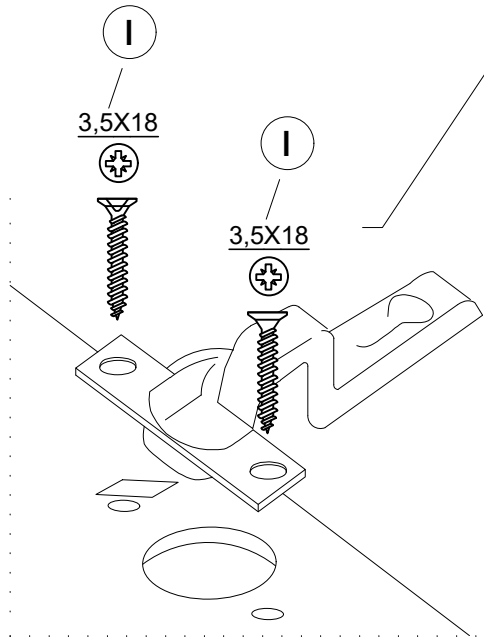

# DEC0075 GALAXY

10

10

S

I

3,5X18

I

3,5X18

## MATERIALS

x16	x16	x16	x18	x4
<b>B</b> MINIFIX BODY	<b>A</b> MINIFIX GIB	<b>C</b> MIN.STOPPER	<b>D</b> DOWEL	<b>AJ</b> PLASTIC JOINING
x12	x4	x20	x4	x4
<b>EV</b> 4x35 SCREW	<b>S</b> HINGE (CRANK 0)	<b>I</b> 3,5x18 SCREW	<b>BO</b> 250 mm PVC LEG	<b>AH</b> SHELF BUTTON

NO	DEC0075 GALAXY	PIECE
1	BOTTOM PART	1 PC
2	LEFT PART	1 PC
3	MIDDLE PART	2 PCS
4	FIXED SHELF	1 PC
5	MINI PART	1 PC
6	RIGHT PART	1 PC
7	BACK PART	1 PC
8	TOP PART	1 PC
9	SHELF PART	1 PC
10	COVER PARTS	2 PCS