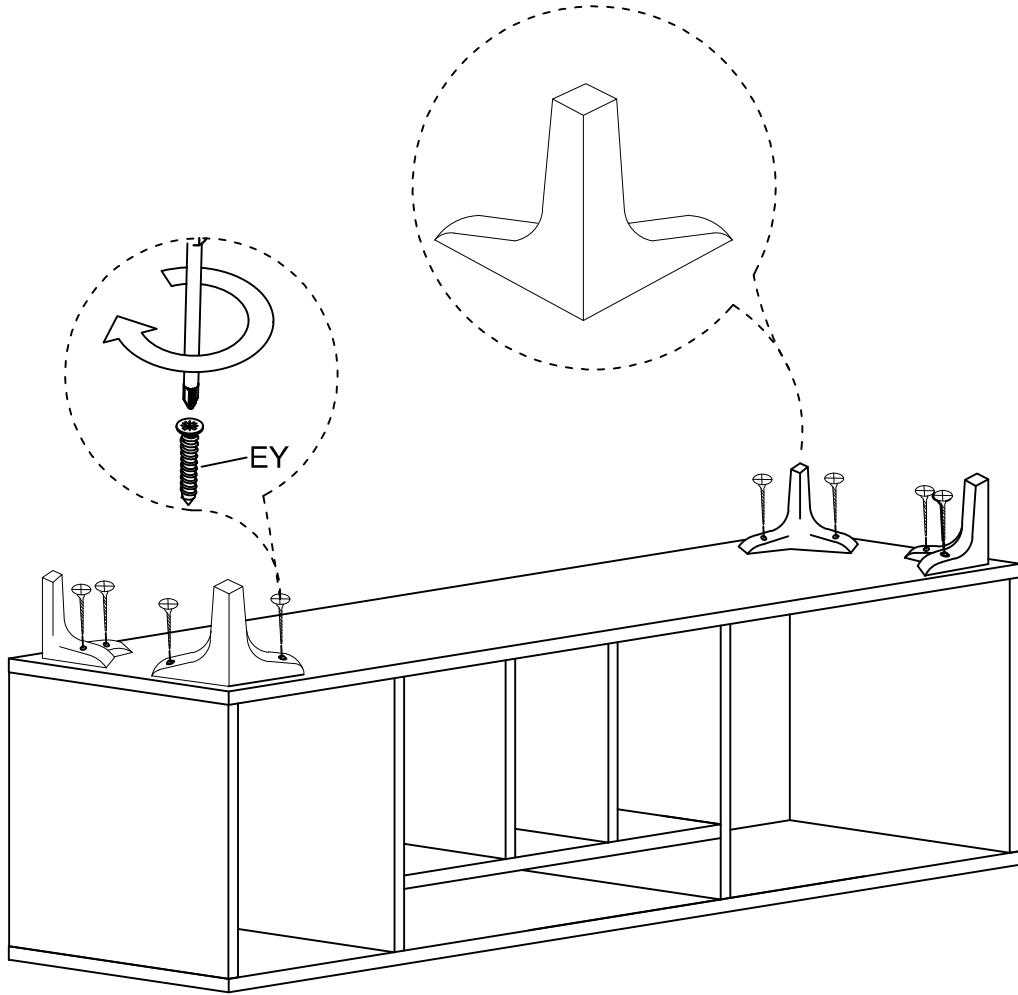

## MATERIALS

						
X 20	X 20	X 20	X 28	X 28	X 16	X 3
A	B	C	D	G	EY	O
MINIFIX GIB	MINIFIX BODY	MIN.STOPPER	DOWEL	3.5 x 18 SCREW	4x30 SCREW	HANDLE SCREW

					
X 1	X 3	X 6	X 3	X 4	X 4
P	R	U	AH	AJ	BN
ALLEN KEY	HANDLE	HINGE(Crank 16)	SHELF BUTTON	PLASTIC JOINING	170mm PVC LEG