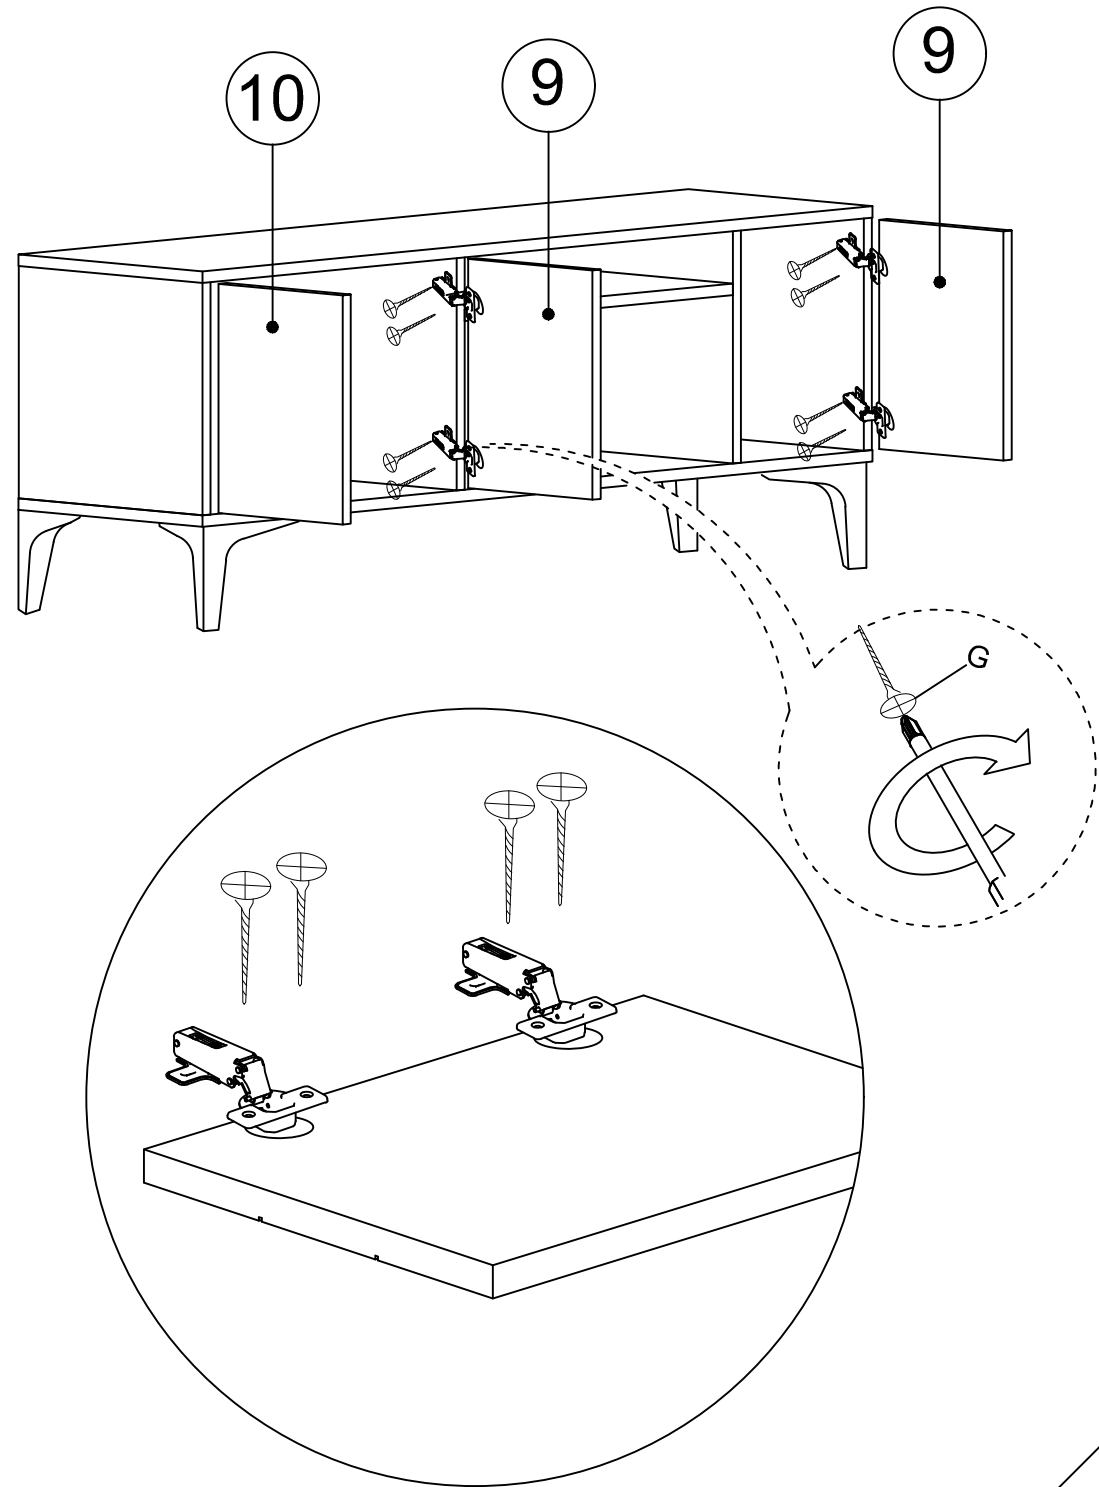

# DEC20003/2 LUNA

## MATERIALS

						
X 20	X 20	X 20	X 28	X 28	X 16	X 3
A	B	C	D	G	EY	O
MINIFIX GIB	MINIFIX BODY	MIN.STOPPER	DOWEL	3.5 x 18 SCREW	4x30 SCREW	HANDLE SCREW

					
X 1	X 3	X 6	X 3	X 4	X 4
P	R	U	AH	AJ	BN
ALLEN KEY	HANDLE	HINGE(Crank 16)	SHELF BUTTON	PLASTIC JOINING	170mm PVC LEG