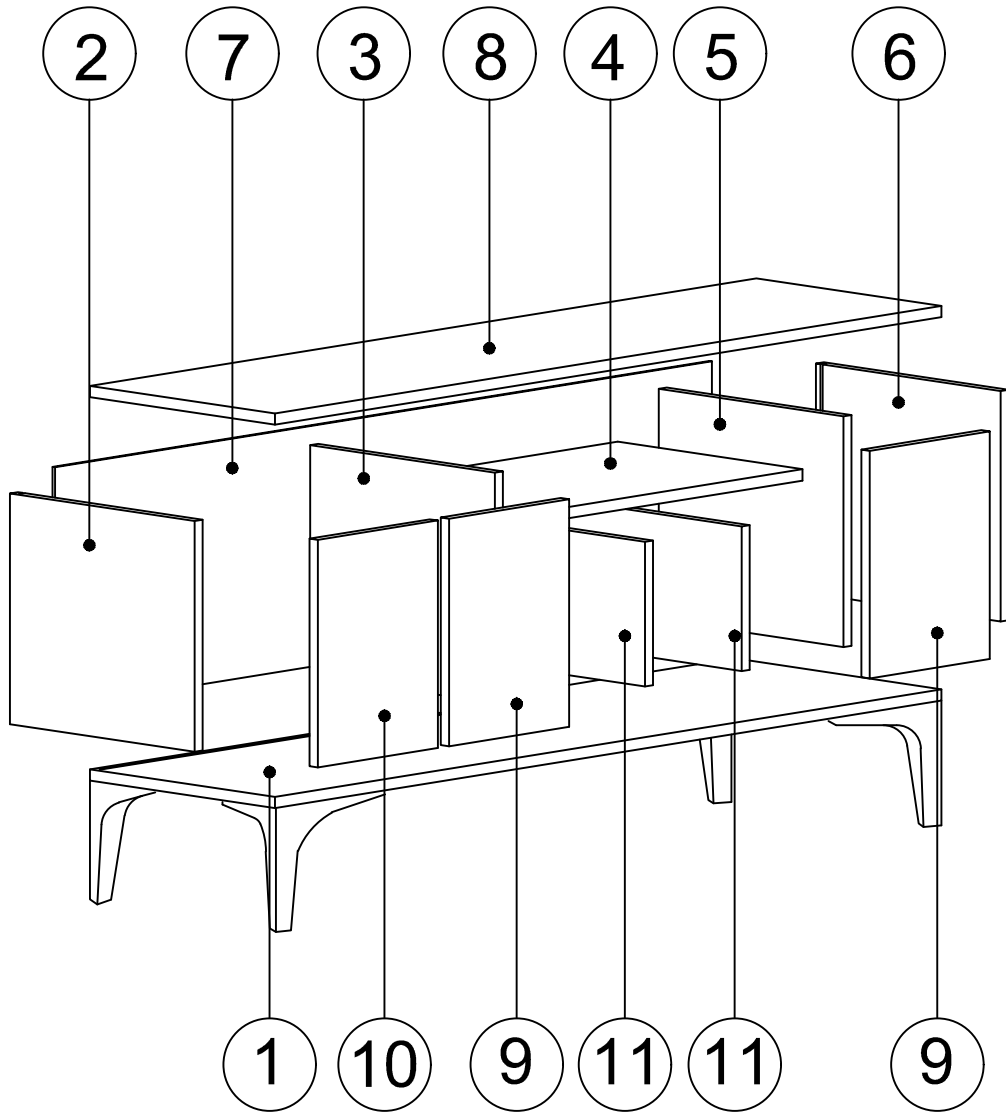

DEC20003/2 LUNA

DECORMET

# DEC20003/2 LUNA

## MATERIALS

						
X 20	X 20	X 20	X 28	X 28	X 16	X 3
A	B	C	D	G	EY	O
MINIFIX GIB	MINIFIX BODY	MIN.STOPPER	DOWEL	3.5 x 18 SCREW	4x30 SCREW	HANDLE SCREW

					
X 1	X 3	X 6	X 3	X 4	X 4
P	R	U	AH	AJ	BN
ALLEN KEY	HANDLE	HINGE(Crank 16)	SHELF BUTTON	PLASTIC JOINING	170mm PVC LEG

## DEC20003/2 LUNA

NO	NAME	PIECE	NO	İSİM	MİKTAR
1	BOTTOM PART	1 PC	1	ALT TABLA	1 ADET
2	LEFT PART	1 PC	2	SOL YAN	1 ADET
3	MIDDLE PART	1 PC	3	ORTA SOL DİKME	1 ADET
4	MIDDLE PART	1 PC	4	ARA KAYIT	1 ADET
5	MIDDLE PART	1 PC	5	ORTA SAĞ DİKME	1 ADET
6	RIGHT PART	1 PC	6	SAĞ YAN	1 ADET
7	BACK PART	1 PC	7	ARKALIK	1 ADET
8	TOP PART	1 PC	8	ÜST TABLA	1 ADET
9	COVER PART	2 PCS	9	KAPAK	2 ADET
10	COVER PART	1 PCS	10	KAPAK	1 ADET
11	MIDDLE PART	2 PC	11	ORTA DİKME	2 ADET