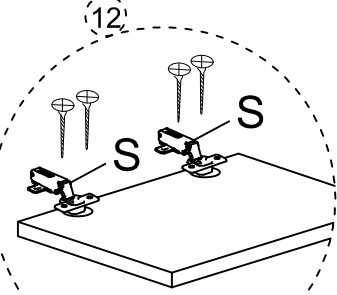

DEC0005 LUCKY

DECORMET

MATERIALS

 A X 22 MINIFIX GIB	 B X 22 MINIFIX BODY	 C X 22 MIN.STOPPER	 D X 20 DOWEL	 E X 5 CABINET SCREW	 F X 2 PLUG	 G X 54 3.5 x 18 SCREW	 L X 2 5x80 SCREW
 EY X 20 4x30 SCREW	 P X 1 ALLEN KEY	 S X 6 HINGE (Crank 0)	 T X 6 HINGE (Crank 7)	 AH X 4 SHELF BUTTON	 AJ X 6 PLASTIC JOINING	 AK X 2 WALL PLUG	 BN X 5 170mm PVC LEG

DEC005 LUCKY

NO	NAME	PIECE	NO	İSİM	ADET
1	BOTTOM PART	1 PC	1	ALT TABLA	1 ADET
2	LEFT PART	1 PC	2	SOL YAN	1 ADET
3	FIXED SHELF	1 PC	3	SABİT RAF	1 ADET
4	MIDDLE PART	1 PC	4	KISA ORTA DİKME	1 ADET
5	MIDDLE PART	1 PC	5	UZUN ORTA DİKME	1 ADET
6	FIXED SHELF	1 PC	6	SABİT RAF	1 ADET
7	RIGHT PARTS	1 PC	7	SAĞ YAN	1 ADET
8	BOTTOM BACK PART	1 PC	8	ALT ARKALIK	1 ADET
9	TOP BACK PART	1 PC	9	ÜST ARKALIK	1 ADET
10	TOP PART	1 PC	10	ÜST TABLA	1 ADET
11	COVER PARTS	4 PCS	11	KISA KAPAKLAR	4 ADET
12	COVER PARTS	2 PCS	12	UZUN KAPAKLAR	2 ADET
13	SHELF / BOTTOM PART	1PC	13	RAF / ALT TABLA	1 ADET
14	SHELF / BACK PART	1PC	14	RAF / ARKA TABLA	1 ADET
15	SHELF / LEFT PART	1PC	15	RAF / SOL YAN	1 ADET
16	SHELF / RIGHT PART	1PC	16	RAF / SAĞ YAN	1 ADET