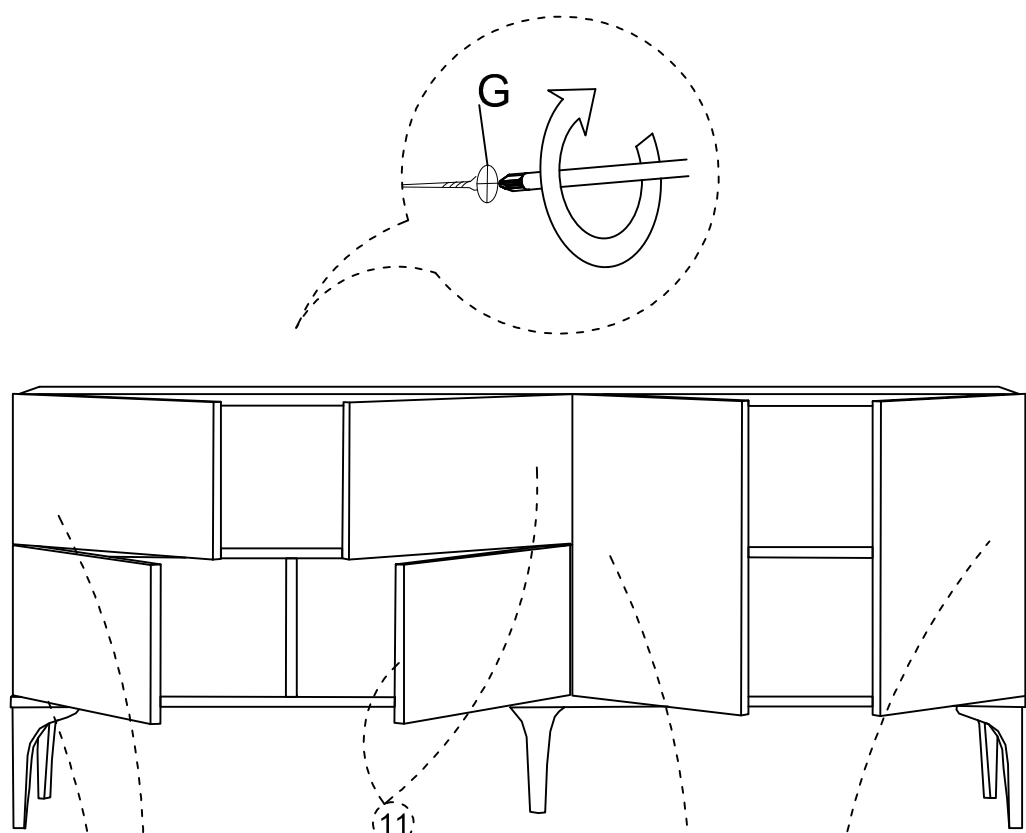

DEC0005 LUCKY

DECORMET

MATERIALS

 A X 22 MINIFIX GIB	 B X 22 MINIFIX BODY	 C X 22 MIN.STOPPER	 D X 20 DOWEL	 E X 5 CABINET SCREW	 F X 2 PLUG	 G X 54 3.5 x 18 SCREW	 L X 2 5x80 SCREW
 EY X 20 4x30 SCREW	 P X 1 ALLEN KEY	 S X 6 HINGE (Crank 0)	 T X 6 HINGE (Crank 7)	 AH X 4 SHELF BUTTON	 AJ X 6 PLASTIC JOINING	 AK X 2 WALL PLUG	 BN X 5 170mm PVC LEG

DEC005 LUCKY

NO	NAME	PIECE	NO	İSİM	ADET
1	BOTTOM PART	1 PC	1	ALT TABLA	1 ADET
2	LEFT PART	1 PC	2	SOL YAN	1 ADET
3	FIXED SHELF	1 PC	3	SABİT RAF	1 ADET
4	MIDDLE PART	1 PC	4	KISA ORTA DİKME	1 ADET
5	MIDDLE PART	1 PC	5	UZUN ORTA DİKME	1 ADET
6	FIXED SHELF	1 PC	6	SABİT RAF	1 ADET
7	RIGHT PARTS	1 PC	7	SAĞ YAN	1 ADET
8	BOTTOM BACK PART	1 PC	8	ALT ARKALIK	1 ADET
9	TOP BACK PART	1 PC	9	ÜST ARKALIK	1 ADET
10	TOP PART	1 PC	10	ÜST TABLA	1 ADET
11	COVER PARTS	4 PCS	11	KISA KAPAKLAR	4 ADET
12	COVER PARTS	2 PCS	12	UZUN KAPAKLAR	2 ADET
13	SHELF / BOTTOM PART	1PC	13	RAF / ALT TABLA	1 ADET
14	SHELF / BACK PART	1PC	14	RAF / ARKA TABLA	1 ADET
15	SHELF / LEFT PART	1PC	15	RAF / SOL YAN	1 ADET
16	SHELF / RIGHT PART	1PC	16	RAF / SAĞ YAN	1 ADET