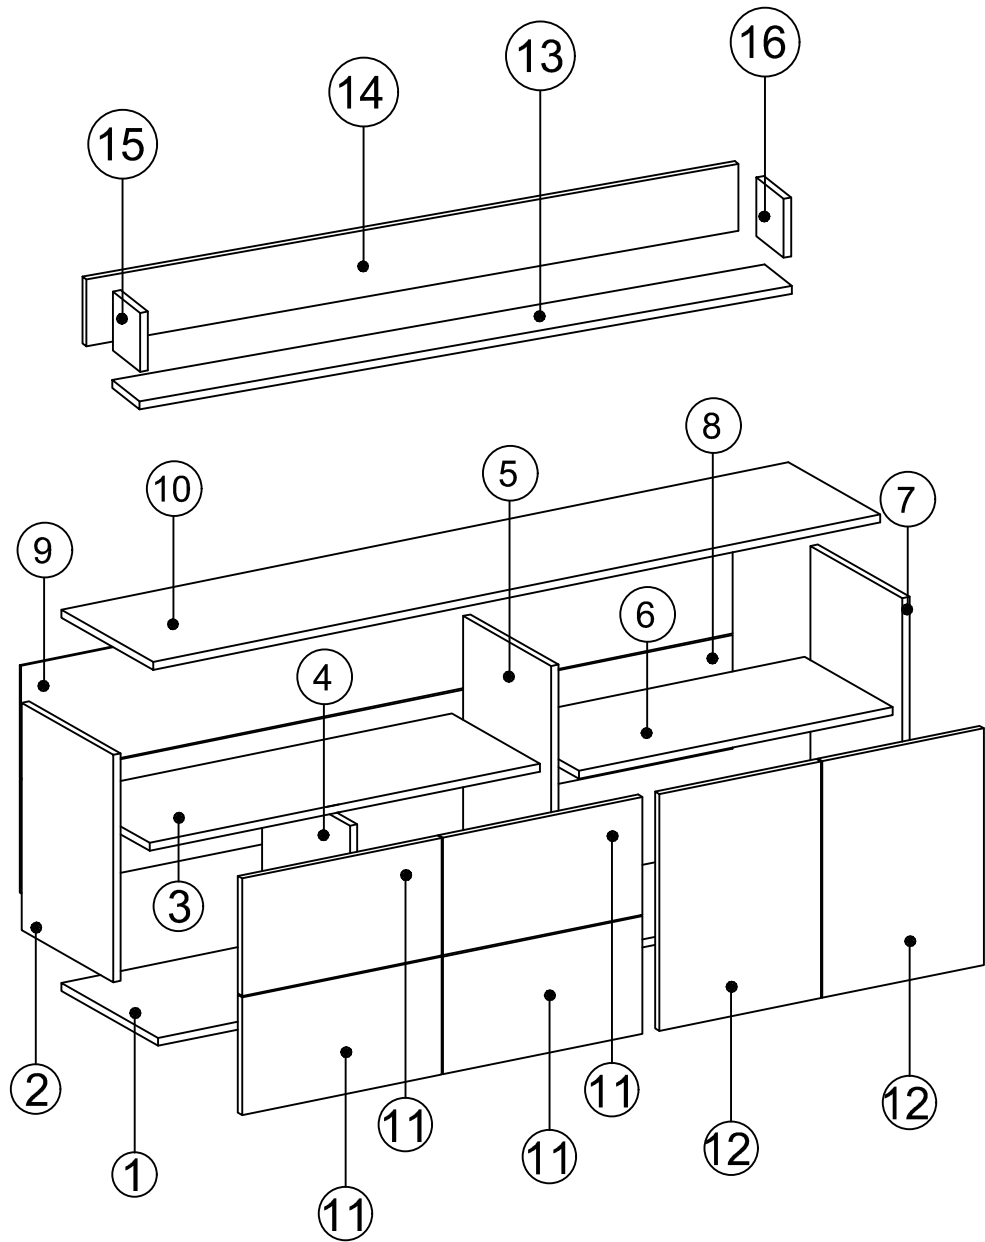

DEC0005 LUCKY

DECORMET

MATERIALS

 A X 22 MINIFIX GIB	 B X 22 MINIFIX BODY	 C X 22 MIN.STOPPER	 D X 20 DOWEL	 E X 5 CABINET SCREW	 F X 2 PLUG	 G X 54 3.5 x 18 SCREW	 L X 2 5x80 SCREW
 EY X 20 4x30 SCREW	 P X 1 ALLEN KEY	 S X 6 HINGE (Crank 0)	 T X 6 HINGE (Crank 7)	 AH X 4 SHELF BUTTON	 AJ X 6 PLASTIC JOINING	 AK X 2 WALL PLUG	 BN X 5 170mm PVC LEG

DEC005 LUCKY

NO	NAME	PIECE	NO	İSİM	ADET
1	BOTTOM PART	1 PC	1	ALT TABLA	1 ADET
2	LEFT PART	1 PC	2	SOL YAN	1 ADET
3	FIXED SHELF	1 PC	3	SABİT RAF	1 ADET
4	MIDDLE PART	1 PC	4	KISA ORTA DİKME	1 ADET
5	MIDDLE PART	1 PC	5	UZUN ORTA DİKME	1 ADET
6	FIXED SHELF	1 PC	6	SABİT RAF	1 ADET
7	RIGHT PARTS	1 PC	7	SAĞ YAN	1 ADET
8	BOTTOM BACK PART	1 PC	8	ALT ARKALIK	1 ADET
9	TOP BACK PART	1 PC	9	ÜST ARKALIK	1 ADET
10	TOP PART	1 PC	10	ÜST TABLA	1 ADET
11	COVER PARTS	4 PCS	11	KISA KAPAKLAR	4 ADET
12	COVER PARTS	2 PCS	12	UZUN KAPAKLAR	2 ADET
13	SHELF / BOTTOM PART	1PC	13	RAF / ALT TABLA	1 ADET
14	SHELF / BACK PART	1PC	14	RAF / ARKA TABLA	1 ADET
15	SHELF / LEFT PART	1PC	15	RAF / SOL YAN	1 ADET
16	SHELF / RIGHT PART	1PC	16	RAF / SAĞ YAN	1 ADET