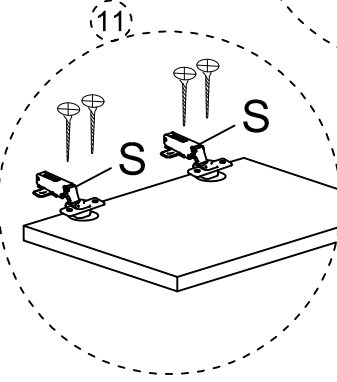

DEC0005 LUCKY

DECORMET

MATERIALS

 A X 22 MINIFIX GIB	 B X 22 MINIFIX BODY	 C X 22 MIN.STOPPER	 D X 20 DOWEL	 E X 5 CABINET SCREW	 F X 2 PLUG	 G X 54 3.5 x 18 SCREW	 L X 2 5x80 SCREW
 EY X 20 4x30 SCREW	 P X 1 ALLEN KEY	 S X 6 HINGE (Crank 0)	 T X 6 HINGE (Crank 7)	 AH X 4 SHELF BUTTON	 AJ X 6 PLASTIC JOINING	 AK X 2 WALL PLUG	 BN X 5 170mm PVC LEG

DEC005 LUCKY

NO	NAME	PIECE	NO	İSİM	ADET
1	BOTTOM PART	1 PC	1	ALT TABLA	1 ADET
2	LEFT PART	1 PC	2	SOL YAN	1 ADET
3	FIXED SHELF	1 PC	3	SABİT RAF	1 ADET
4	MIDDLE PART	1 PC	4	KISA ORTA DİKME	1 ADET
5	MIDDLE PART	1 PC	5	UZUN ORTA DİKME	1 ADET
6	FIXED SHELF	1 PC	6	SABİT RAF	1 ADET
7	RIGHT PARTS	1 PC	7	SAĞ YAN	1 ADET
8	BOTTOM BACK PART	1 PC	8	ALT ARKALIK	1 ADET
9	TOP BACK PART	1 PC	9	ÜST ARKALIK	1 ADET
10	TOP PART	1 PC	10	ÜST TABLA	1 ADET
11	COVER PARTS	4 PCS	11	KISA KAPAKLAR	4 ADET
12	COVER PARTS	2 PCS	12	UZUN KAPAKLAR	2 ADET
13	SHELF / BOTTOM PART	1PC	13	RAF / ALT TABLA	1 ADET
14	SHELF / BACK PART	1PC	14	RAF / ARKA TABLA	1 ADET
15	SHELF / LEFT PART	1PC	15	RAF / SOL YAN	1 ADET
16	SHELF / RIGHT PART	1PC	16	RAF / SAĞ YAN	1 ADET