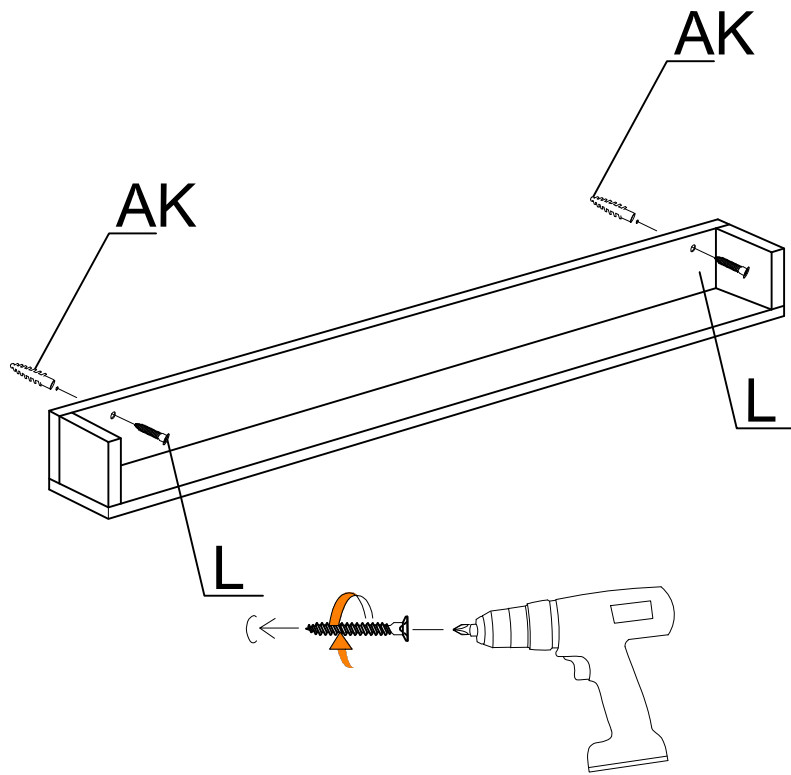

DEC0005 LUCKY

DECORMET

MATERIALS

 A X 22 MINIFIX GIB	 B X 22 MINIFIX BODY	 C X 22 MIN.STOPPER	 D X 20 DOWEL	 E X 5 CABINET SCREW	 F X 2 PLUG	 G X 54 3.5 x 18 SCREW	 L X 2 5x80 SCREW
 EY X 20 4x30 SCREW	 P X 1 ALLEN KEY	 S X 6 HINGE (Crank 0)	 T X 6 HINGE (Crank 7)	 AH X 4 SHELF BUTTON	 AJ X 6 PLASTIC JOINING	 AK X 2 WALL PLUG	 BN X 5 170mm PVC LEG

DEC005 LUCKY

NO	NAME	PIECE	NO	İSİM	ADET
1	BOTTOM PART	1 PC	1	ALT TABLA	1 ADET
2	LEFT PART	1 PC	2	SOL YAN	1 ADET
3	FIXED SHELF	1 PC	3	SABİT RAF	1 ADET
4	MIDDLE PART	1 PC	4	KISA ORTA DİKME	1 ADET
5	MIDDLE PART	1 PC	5	UZUN ORTA DİKME	1 ADET
6	FIXED SHELF	1 PC	6	SABİT RAF	1 ADET
7	RIGHT PARTS	1 PC	7	SAĞ YAN	1 ADET
8	BOTTOM BACK PART	1 PC	8	ALT ARKALIK	1 ADET
9	TOP BACK PART	1 PC	9	ÜST ARKALIK	1 ADET
10	TOP PART	1 PC	10	ÜST TABLA	1 ADET
11	COVER PARTS	4 PCS	11	KISA KAPAKLAR	4 ADET
12	COVER PARTS	2 PCS	12	UZUN KAPAKLAR	2 ADET
13	SHELF / BOTTOM PART	1PC	13	RAF / ALT TABLA	1 ADET
14	SHELF / BACK PART	1PC	14	RAF / ARKA TABLA	1 ADET
15	SHELF / LEFT PART	1PC	15	RAF / SOL YAN	1 ADET
16	SHELF / RIGHT PART	1PC	16	RAF / SAĞ YAN	1 ADET