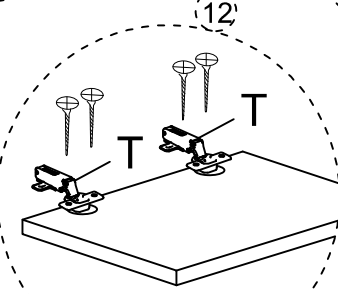

DEC0005 LUCKY

DECORMET

MATERIALS

 A X 22 MINIFIX GIB	 B X 22 MINIFIX BODY	 C X 22 MIN.STOPPER	 D X 20 DOWEL	 E X 5 CABINET SCREW	 F X 2 PLUG	 G X 54 3.5 x 18 SCREW	 L X 2 5x80 SCREW
 EY X 20 4x30 SCREW	 P X 1 ALLEN KEY	 S X 6 HINGE (Crank 0)	 T X 6 HINGE (Crank 7)	 AH X 4 SHELF BUTTON	 AJ X 6 PLASTIC JOINING	 AK X 2 WALL PLUG	 BN X 5 170mm PVC LEG

DEC005 LUCKY

NO	NAME	PIECE	NO	İSİM	ADET
1	BOTTOM PART	1 PC	1	ALT TABLA	1 ADET
2	LEFT PART	1 PC	2	SOL YAN	1 ADET
3	FIXED SHELF	1 PC	3	SABİT RAF	1 ADET
4	MIDDLE PART	1 PC	4	KISA ORTA DİKME	1 ADET
5	MIDDLE PART	1 PC	5	UZUN ORTA DİKME	1 ADET
6	FIXED SHELF	1 PC	6	SABİT RAF	1 ADET
7	RIGHT PARTS	1 PC	7	SAĞ YAN	1 ADET
8	BOTTOM BACK PART	1 PC	8	ALT ARKALIK	1 ADET
9	TOP BACK PART	1 PC	9	ÜST ARKALIK	1 ADET
10	TOP PART	1 PC	10	ÜST TABLA	1 ADET
11	COVER PARTS	4 PCS	11	KISA KAPAKLAR	4 ADET
12	COVER PARTS	2 PCS	12	UZUN KAPAKLAR	2 ADET
13	SHELF / BOTTOM PART	1PC	13	RAF / ALT TABLA	1 ADET
14	SHELF / BACK PART	1PC	14	RAF / ARKA TABLA	1 ADET
15	SHELF / LEFT PART	1PC	15	RAF / SOL YAN	1 ADET
16	SHELF / RIGHT PART	1PC	16	RAF / SAĞ YAN	1 ADET