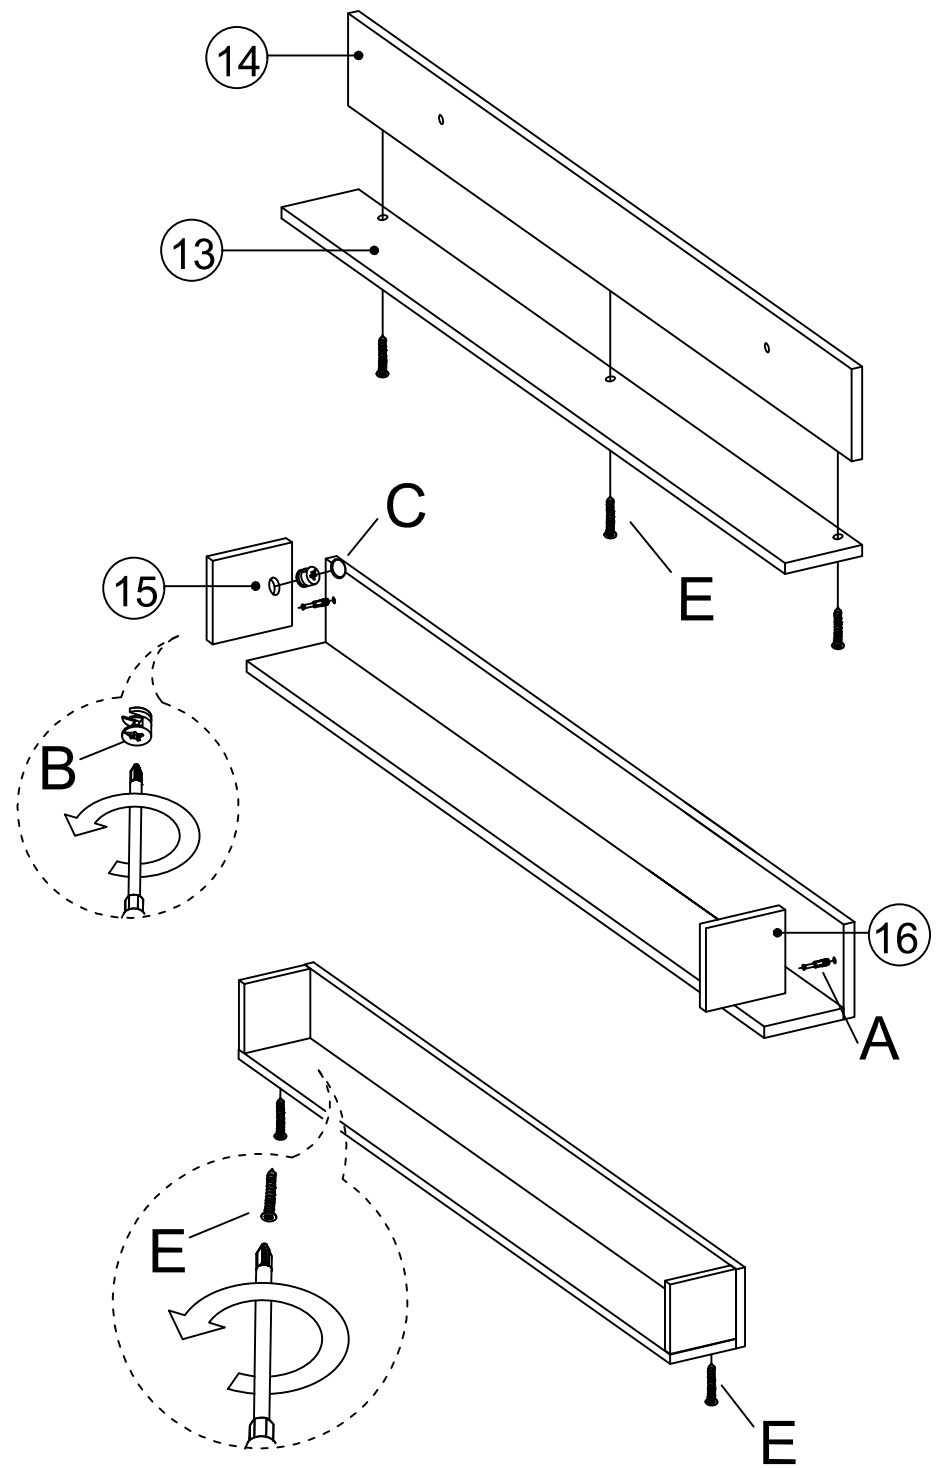

DEC0005 LUCKY

DECORMET

MATERIALS

 A X 22 MINIFIX GIB	 B X 22 MINIFIX BODY	 C X 22 MIN.STOPPER	 D X 20 DOWEL	 E X 5 CABINET SCREW	 F X 2 PLUG	 G X 54 3.5 x 18 SCREW	 L X 2 5x80 SCREW
 EY X 20 4x30 SCREW	 P X 1 ALLEN KEY	 S X 6 HINGE (Crank 0)	 T X 6 HINGE (Crank 7)	 AH X 4 SHELF BUTTON	 AJ X 6 PLASTIC JOINING	 AK X 2 WALL PLUG	 BN X 5 170mm PVC LEG

DEC005 LUCKY

NO	NAME	PIECE	NO	İSİM	ADET
1	BOTTOM PART	1 PC	1	ALT TABLA	1 ADET
2	LEFT PART	1 PC	2	SOL YAN	1 ADET
3	FIXED SHELF	1 PC	3	SABİT RAF	1 ADET
4	MIDDLE PART	1 PC	4	KISA ORTA DİKME	1 ADET
5	MIDDLE PART	1 PC	5	UZUN ORTA DİKME	1 ADET
6	FIXED SHELF	1 PC	6	SABİT RAF	1 ADET
7	RIGHT PARTS	1 PC	7	SAĞ YAN	1 ADET
8	BOTTOM BACK PART	1 PC	8	ALT ARKALIK	1 ADET
9	TOP BACK PART	1 PC	9	ÜST ARKALIK	1 ADET
10	TOP PART	1 PC	10	ÜST TABLA	1 ADET
11	COVER PARTS	4 PCS	11	KISA KAPAKLAR	4 ADET
12	COVER PARTS	2 PCS	12	UZUN KAPAKLAR	2 ADET
13	SHELF / BOTTOM PART	1PC	13	RAF / ALT TABLA	1 ADET
14	SHELF / BACK PART	1PC	14	RAF / ARKA TABLA	1 ADET
15	SHELF / LEFT PART	1PC	15	RAF / SOL YAN	1 ADET
16	SHELF / RIGHT PART	1PC	16	RAF / SAĞ YAN	1 ADET