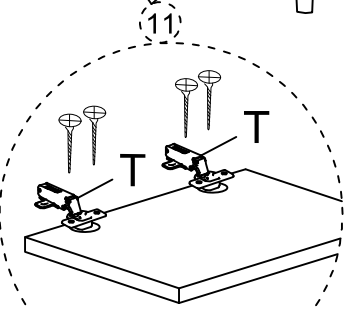

DEC0005 LUCKY

DECORMET

MATERIALS

 A X 22 MINIFIX GIB	 B X 22 MINIFIX BODY	 C X 22 MIN.STOPPER	 D X 20 DOWEL	 E X 5 CABINET SCREW	 F X 2 PLUG	 G X 54 3.5 x 18 SCREW	 L X 2 5x80 SCREW
 EY X 20 4x30 SCREW	 P X 1 ALLEN KEY	 S X 6 HINGE (Crank 0)	 T X 6 HINGE (Crank 7)	 AH X 4 SHELF BUTTON	 AJ X 6 PLASTIC JOINING	 AK X 2 WALL PLUG	 BN X 5 170mm PVC LEG

DEC005 LUCKY

NO	NAME	PIECE	NO	İSİM	ADET
1	BOTTOM PART	1 PC	1	ALT TABLA	1 ADET
2	LEFT PART	1 PC	2	SOL YAN	1 ADET
3	FIXED SHELF	1 PC	3	SABİT RAF	1 ADET
4	MIDDLE PART	1 PC	4	KISA ORTA DİKME	1 ADET
5	MIDDLE PART	1 PC	5	UZUN ORTA DİKME	1 ADET
6	FIXED SHELF	1 PC	6	SABİT RAF	1 ADET
7	RIGHT PARTS	1 PC	7	SAĞ YAN	1 ADET
8	BOTTOM BACK PART	1 PC	8	ALT ARKALIK	1 ADET
9	TOP BACK PART	1 PC	9	ÜST ARKALIK	1 ADET
10	TOP PART	1 PC	10	ÜST TABLA	1 ADET
11	COVER PARTS	4 PCS	11	KISA KAPAKLAR	4 ADET
12	COVER PARTS	2 PCS	12	UZUN KAPAKLAR	2 ADET
13	SHELF / BOTTOM PART	1PC	13	RAF / ALT TABLA	1 ADET
14	SHELF / BACK PART	1PC	14	RAF / ARKA TABLA	1 ADET
15	SHELF / LEFT PART	1PC	15	RAF / SOL YAN	1 ADET
16	SHELF / RIGHT PART	1PC	16	RAF / SAĞ YAN	1 ADET