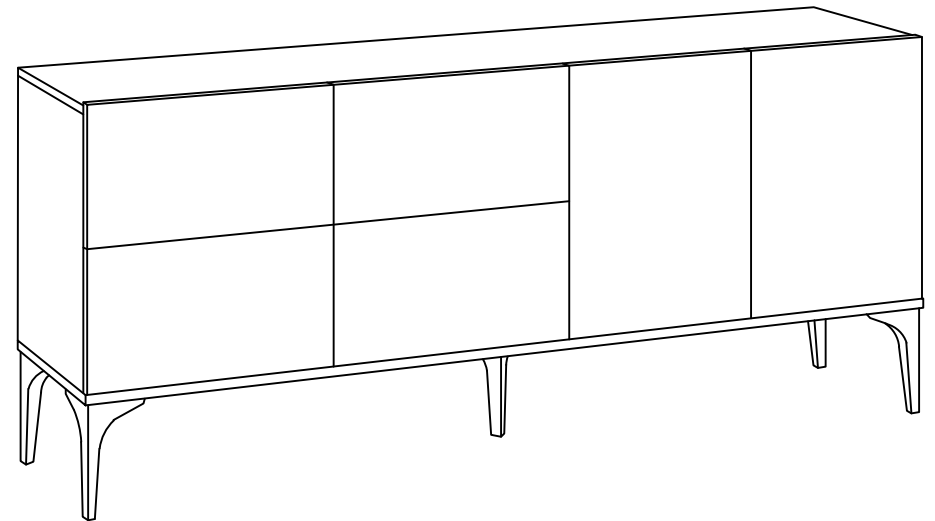

DEC0005 LUCKY

DECORMET

MATERIALS

 A X 22 MINIFIX GIB	 B X 22 MINIFIX BODY	 C X 22 MIN.STOPPER	 D X 20 DOWEL	 E X 5 CABINET SCREW	 F X 2 PLUG	 G X 54 3.5 x 18 SCREW	 L X 2 5x80 SCREW
 EY X 20 4x30 SCREW	 P X 1 ALLEN KEY	 S X 6 HINGE (Crank 0)	 T X 6 HINGE (Crank 7)	 AH X 4 SHELF BUTTON	 AJ X 6 PLASTIC JOINING	 AK X 2 WALL PLUG	 BN X 5 170mm PVC LEG

DEC005 LUCKY

NO	NAME	PIECE	NO	İSİM	ADET
1	BOTTOM PART	1 PC	1	ALT TABLA	1 ADET
2	LEFT PART	1 PC	2	SOL YAN	1 ADET
3	FIXED SHELF	1 PC	3	SABİT RAF	1 ADET
4	MIDDLE PART	1 PC	4	KISA ORTA DİKME	1 ADET
5	MIDDLE PART	1 PC	5	UZUN ORTA DİKME	1 ADET
6	FIXED SHELF	1 PC	6	SABİT RAF	1 ADET
7	RIGHT PARTS	1 PC	7	SAĞ YAN	1 ADET
8	BOTTOM BACK PART	1 PC	8	ALT ARKALIK	1 ADET
9	TOP BACK PART	1 PC	9	ÜST ARKALIK	1 ADET
10	TOP PART	1 PC	10	ÜST TABLA	1 ADET
11	COVER PARTS	4 PCS	11	KISA KAPAKLAR	4 ADET
12	COVER PARTS	2 PCS	12	UZUN KAPAKLAR	2 ADET
13	SHELF / BOTTOM PART	1PC	13	RAF / ALT TABLA	1 ADET
14	SHELF / BACK PART	1PC	14	RAF / ARKA TABLA	1 ADET
15	SHELF / LEFT PART	1PC	15	RAF / SOL YAN	1 ADET
16	SHELF / RIGHT PART	1PC	16	RAF / SAĞ YAN	1 ADET