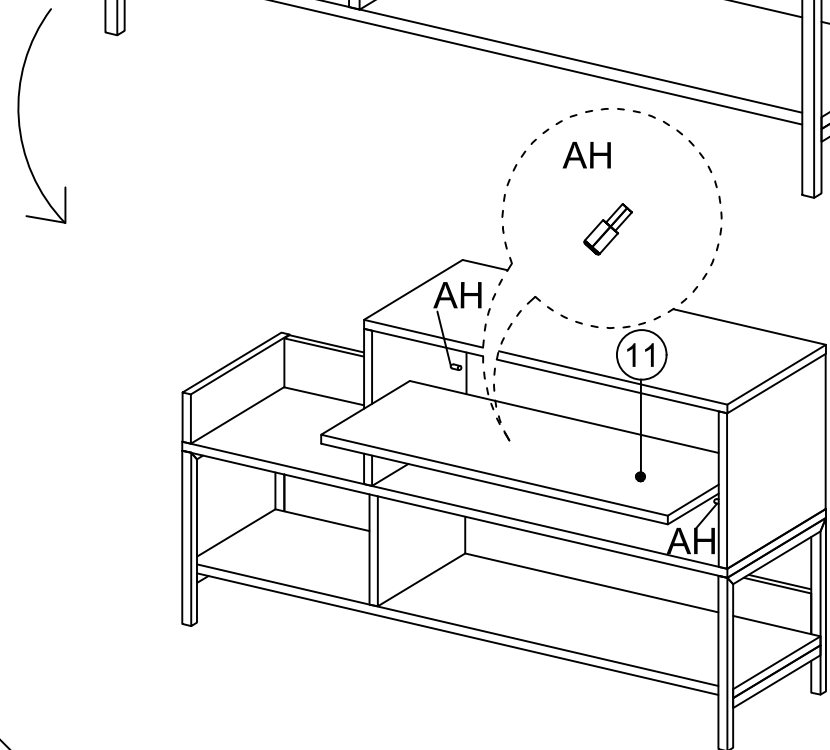

## MATERIALS

 X 8 A MINIFIX GIB	 X 8 B MINIFIX BODY	 X 8 C MIN.STOPPER	 X 8 D DOWEL	 X 13 E CABINET SCREW
 X 17 F PLUG	 X 26 G 3.5 x 18 SCREW	 X 4 L 5x80 SCREW	 X 10 N METRIC SCREW	 X 2 O HANDLE SCREW
 X 1 P ALLEN KEY	 X 2 R HANDLE	 X 2 U HINGE(Crank 16)	 X 1 AF BAR SCISSORS	 X 5 AG HANGING
 X 4 AH SHELF BUTTON	 X 4 AJ PLASTIC JOINING	 X 4 AK WALL PLUG	 X 2 AP METAL LEG A12x30x20x20	 X 1 BE METAL LEG PART A7x16x20x20

## DEC0006 LOPP

NO	NAME	PIECE	NO	İSİM	ADET
1	BOTTOM PART	1 PC	1	ALT TABLA	1 ADET
2	BACK PART	1 PC	2	ARKALIK	1 ADET
3	MIDDLE PART	1 PC	3	ORTA TABLA	1 ADET
4	TOP PART	1 PC	4	ÜST TABLA	1 ADET
5	LEFT PART	1 PC	5	SOL YAN	1 ADET
6	MIDDLE PART	1 PC	6	ORTA TABLA	1 ADET
7	LEFT PART	1 PC	7	SOL YAN	1 ADET
8	RIGHT PART	1 PC	8	SAĞ YAN	1 ADET
9	BACK PART	1 PC	9	ARKALIK	1 ADET
10	TOP PART	1 PC	10	ÜST TABLA	1 ADET
11	SHELF	1 PC	11	RAF	1 ADET
12	COVER PART	1 PC	12	KAPAK	1 ADET
13	HANGER PART	1 PC	13	ASKI TABLASI	1 ADET
14	MIRROR PART	1 PC	14	AYNA	1 ADET