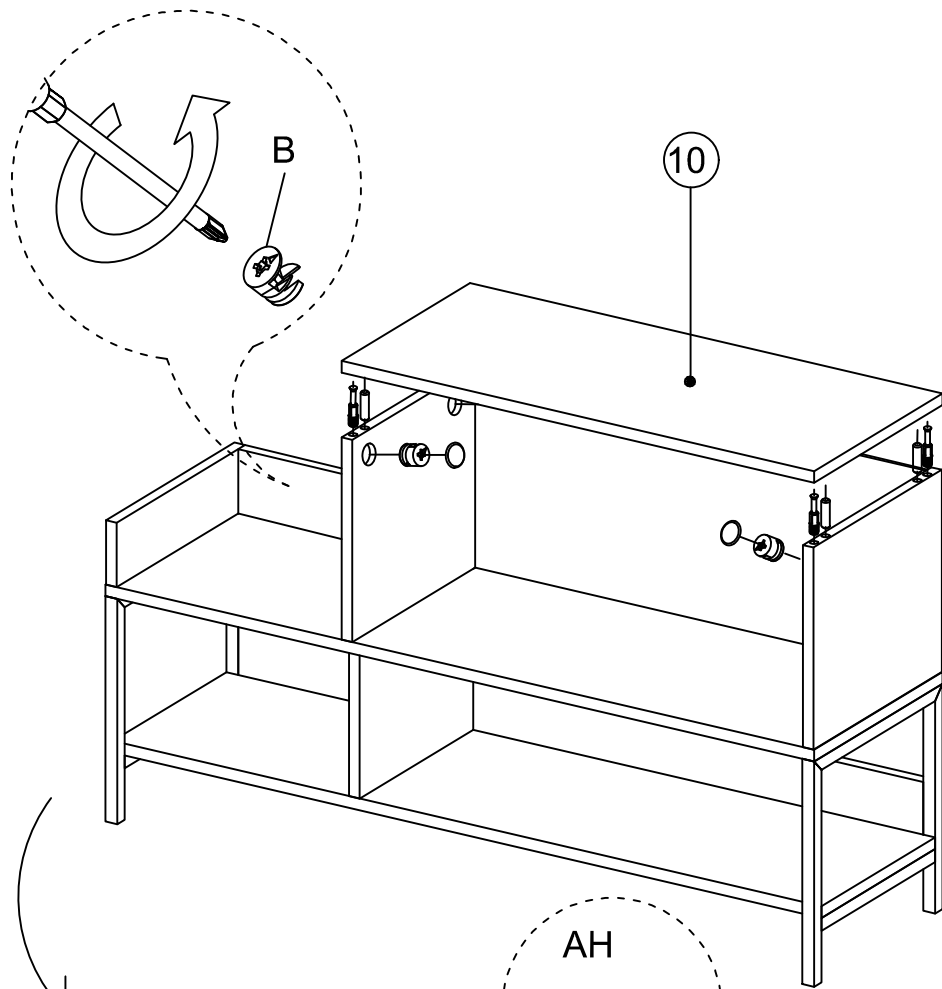

DEC0006 LOPP

DECORMET

## MATERIALS

 X 8 A MINIFIX GIB	 X 8 B MINIFIX BODY	 X 8 C MIN.STOPPER	 X 8 D DOWEL	 X 13 E CABINET SCREW
 X 17 F PLUG	 X 26 G 3.5 x 18 SCREW	 X 4 L 5x80 SCREW	 X 10 N METRIC SCREW	 X 2 O HANDLE SCREW
 X 1 P ALLEN KEY	 X 2 R HANDLE	 X 2 U HINGE(Crank 16)	 X 1 AF BAR SCISSORS	 X 5 AG HANGING
 X 4 AH SHELF BUTTON	 X 4 AJ PLASTIC JOINING	 X 4 AK WALL PLUG	 X 2 AP METAL LEG A12x30x20x20	 X 1 BE METAL LEG PART A7x16x20x20

## DEC0006 LOPP

NO	NAME	PIECE	NO	İSİM	ADET
1	BOTTOM PART	1 PC	1	ALT TABLA	1 ADET
2	BACK PART	1 PC	2	ARKALIK	1 ADET
3	MIDDLE PART	1 PC	3	ORTA TABLA	1 ADET
4	TOP PART	1 PC	4	ÜST TABLA	1 ADET
5	LEFT PART	1 PC	5	SOL YAN	1 ADET
6	MIDDLE PART	1 PC	6	ORTA TABLA	1 ADET
7	LEFT PART	1 PC	7	SOL YAN	1 ADET
8	RIGHT PART	1 PC	8	SAĞ YAN	1 ADET
9	BACK PART	1 PC	9	ARKALIK	1 ADET
10	TOP PART	1 PC	10	ÜST TABLA	1 ADET
11	SHELF	1 PC	11	RAF	1 ADET
12	COVER PART	1 PC	12	KAPAK	1 ADET
13	HANGER PART	1 PC	13	ASKI TABLASI	1 ADET
14	MIRROR PART	1 PC	14	AYNA	1 ADET