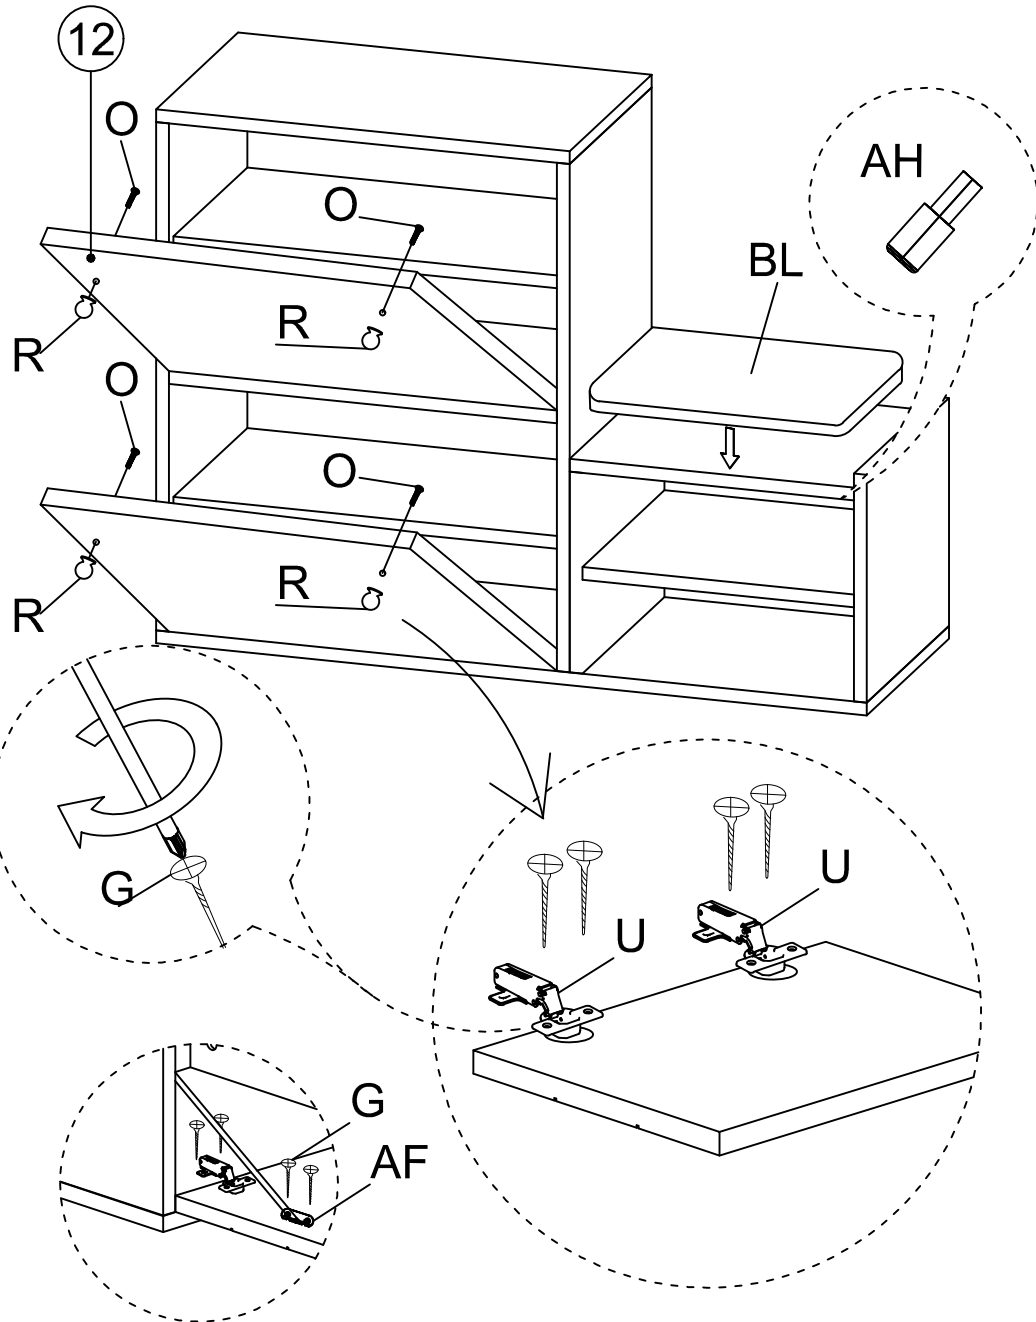

DEC0009 FREDY

DECORMET

MATERIALS

						
X 22	X 22	X 22	X 22	X 4	X 2	X 3
A	B	C	D	E	AF	AG
MINIFIX GIB	MINIFIX BODY	MIN.STOPPER	DOWEL	CABINET SCREW	BAR SCISSORS	HANGING
						
X 2	X 36	X 2	X 20	X 4	X 1	X 5
F	G	L	EY	O	BL	BN
PLUG	3,5 x 18 SCREW	5x80 SCREW	4x30 SCREW	HANDLE SCREW	SPONGE LAYING	170mm PVC LEG
						
X 1	X 4	X 4	X 14	X 6	X 2	
P	R	U	AH	AJ	AK	
ALLEN KEY	HANDLE	HINGE(Crank 16)	SHELF BUTTON	PLASTIC JOINING	WALL PLUG	

DEC0009 FREDY

NO	NAME	PIECE	NO	İSİM	ADET
1	BOTTOM PART	1 PC	1	ALT TABLA	1 ADET
2	LEFT PART	1 PC	2	SOL YAN	1 ADET
3	FIXED SHELF	1 PC	3	SABİT RAF	1 ADET
4	RIGHT PART	1 PC	4	SAĞ YAN	1 ADET
5	BACK PART	1 PC	5	ARKALIK	1 ADET
6	TOP PART	1 PC	6	ÜST TABLA	1 ADET
7	SHELVES	2 PCS	7	RAFLAR	2 ADET
8	MIDDLE PART	1 PC	8	ORTA TABLA	1 ADET
9	BACK PART	1 PC	9	ARKALIK	1 ADET
10	RIGHT PART	1 PC	10	SAĞ YAN	1 ADET
11	SHELF	1 PC	11	RAF	1 ADET
12	COVER PARTS	2 PCS	12	KAPAKLAR	2 ADET
13	HANGER / BACK PART	1 PC	13	ASKI / ARKALIK	1 ADET
14	HANGER / BOTTOM PART	1 PC	14	ASKI / ALT TABLA	1 ADET
15	HANGER / LEFT PART	1 PC	15	ASKI/ SOL YAN	1 ADET
16	HANGER / RIGHT PART	1 PC	16	ASKI / SAĞ YAN	1 ADET
17	HANGER / TOP PART	1 PC	17	ASKI / ÜST TABLA	1 ADET