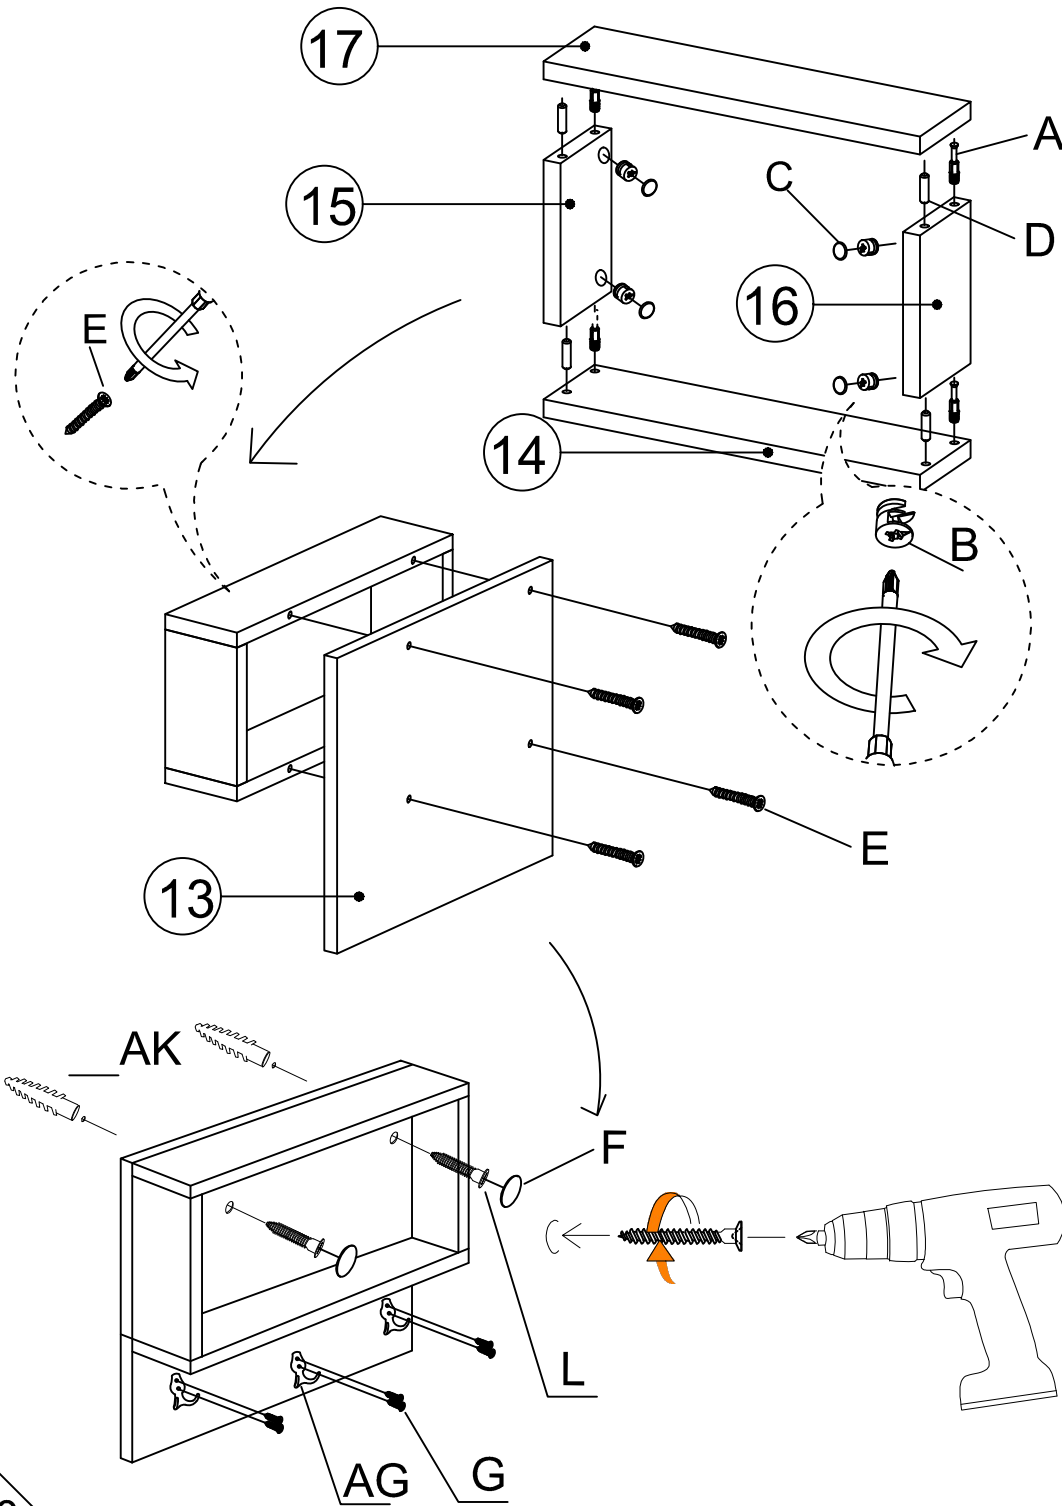

DEC0009 FREDY

DECORMET

MATERIALS

						
X 22	X 22	X 22	X 22	X 4	X 2	X 3
A	B	C	D	E	AF	AG
MINIFIX GIB	MINIFIX BODY	MIN.STOPPER	DOWEL	CABINET SCREW	BAR SCISSORS	HANGING
						
X 2	X 36	X 2	X 20	X 4	X 1	X 5
F	G	L	EY	O	BL	BN
PLUG	3,5 x 18 SCREW	5x80 SCREW	4x30 SCREW	HANDLE SCREW	SPONGE LAYING	170mm PVC LEG
						
X 1	X 4	X 4	X 14	X 6	X 2	
P	R	U	AH	AJ	AK	
ALLEN KEY	HANDLE	HINGE(Crank 16)	SHELF BUTTON	PLASTIC JOINING	WALL PLUG	

DEC0009 FREDY

NO	NAME	PIECE	NO	İSİM	ADET
1	BOTTOM PART	1 PC	1	ALT TABLA	1 ADET
2	LEFT PART	1 PC	2	SOL YAN	1 ADET
3	FIXED SHELF	1 PC	3	SABİT RAF	1 ADET
4	RIGHT PART	1 PC	4	SAĞ YAN	1 ADET
5	BACK PART	1 PC	5	ARKALIK	1 ADET
6	TOP PART	1 PC	6	ÜST TABLA	1 ADET
7	SHELVES	2 PCS	7	RAFLAR	2 ADET
8	MIDDLE PART	1 PC	8	ORTA TABLA	1 ADET
9	BACK PART	1 PC	9	ARKALIK	1 ADET
10	RIGHT PART	1 PC	10	SAĞ YAN	1 ADET
11	SHELF	1 PC	11	RAF	1 ADET
12	COVER PARTS	2 PCS	12	KAPAKLAR	2 ADET
13	HANGER / BACK PART	1 PC	13	ASKI / ARKALIK	1 ADET
14	HANGER / BOTTOM PART	1 PC	14	ASKI / ALT TABLA	1 ADET
15	HANGER / LEFT PART	1 PC	15	ASKI/ SOL YAN	1 ADET
16	HANGER / RIGHT PART	1 PC	16	ASKI / SAĞ YAN	1 ADET
17	HANGER / TOP PART	1 PC	17	ASKI / ÜST TABLA	1 ADET