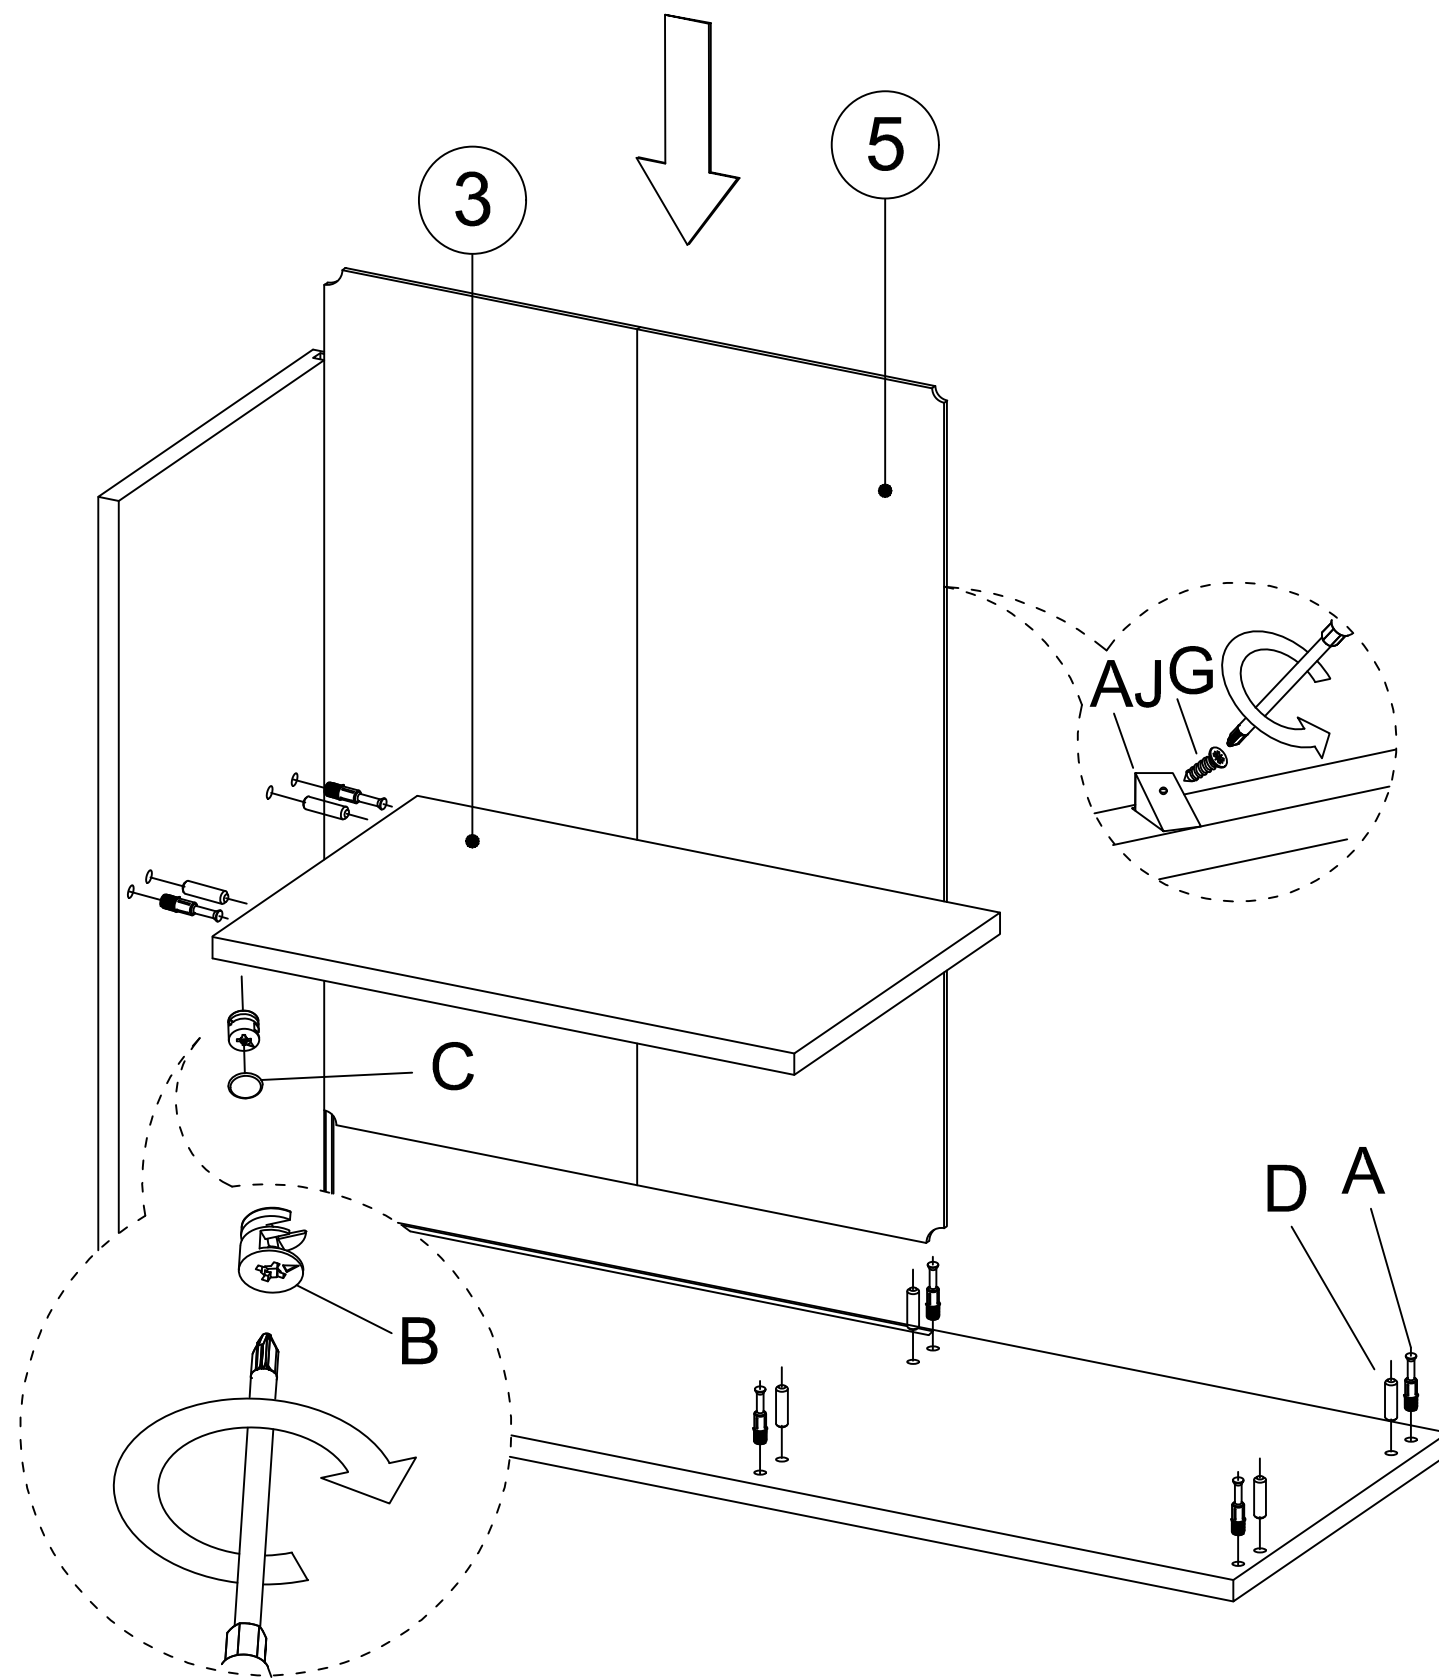

DEC0009 FREDY

DECORMET

MATERIALS

						
X 22	X 22	X 22	X 22	X 4	X 2	X 3
A	B	C	D	E	AF	AG
MINIFIX GIB	MINIFIX BODY	MIN.STOPPER	DOWEL	CABINET SCREW	BAR SCISSORS	HANGING
						
X 2	X 36	X 2	X 20	X 4	X 1	X 5
F	G	L	EY	O	BL	BN
PLUG	3,5 x 18 SCREW	5x80 SCREW	4x30 SCREW	HANDLE SCREW	SPONGE LAYING	170mm PVC LEG
						
X 1	X 4	X 4	X 14	X 6	X 2	
P	R	U	AH	AJ	AK	
ALLEN KEY	HANDLE	HINGE(Crank 16)	SHELF BUTTON	PLASTIC JOINING	WALL PLUG	

DEC0009 FREDY

NO	NAME	PIECE	NO	İSİM	ADET
1	BOTTOM PART	1 PC	1	ALT TABLA	1 ADET
2	LEFT PART	1 PC	2	SOL YAN	1 ADET
3	FIXED SHELF	1 PC	3	SABİT RAF	1 ADET
4	RIGHT PART	1 PC	4	SAĞ YAN	1 ADET
5	BACK PART	1 PC	5	ARKALIK	1 ADET
6	TOP PART	1 PC	6	ÜST TABLA	1 ADET
7	SHELVES	2 PCS	7	RAFLAR	2 ADET
8	MIDDLE PART	1 PC	8	ORTA TABLA	1 ADET
9	BACK PART	1 PC	9	ARKALIK	1 ADET
10	RIGHT PART	1 PC	10	SAĞ YAN	1 ADET
11	SHELF	1 PC	11	RAF	1 ADET
12	COVER PARTS	2 PCS	12	KAPAKLAR	2 ADET
13	HANGER / BACK PART	1 PC	13	ASKI / ARKALIK	1 ADET
14	HANGER / BOTTOM PART	1 PC	14	ASKI / ALT TABLA	1 ADET
15	HANGER / LEFT PART	1 PC	15	ASKI/ SOL YAN	1 ADET
16	HANGER / RIGHT PART	1 PC	16	ASKI / SAĞ YAN	1 ADET
17	HANGER / TOP PART	1 PC	17	ASKI / ÜST TABLA	1 ADET