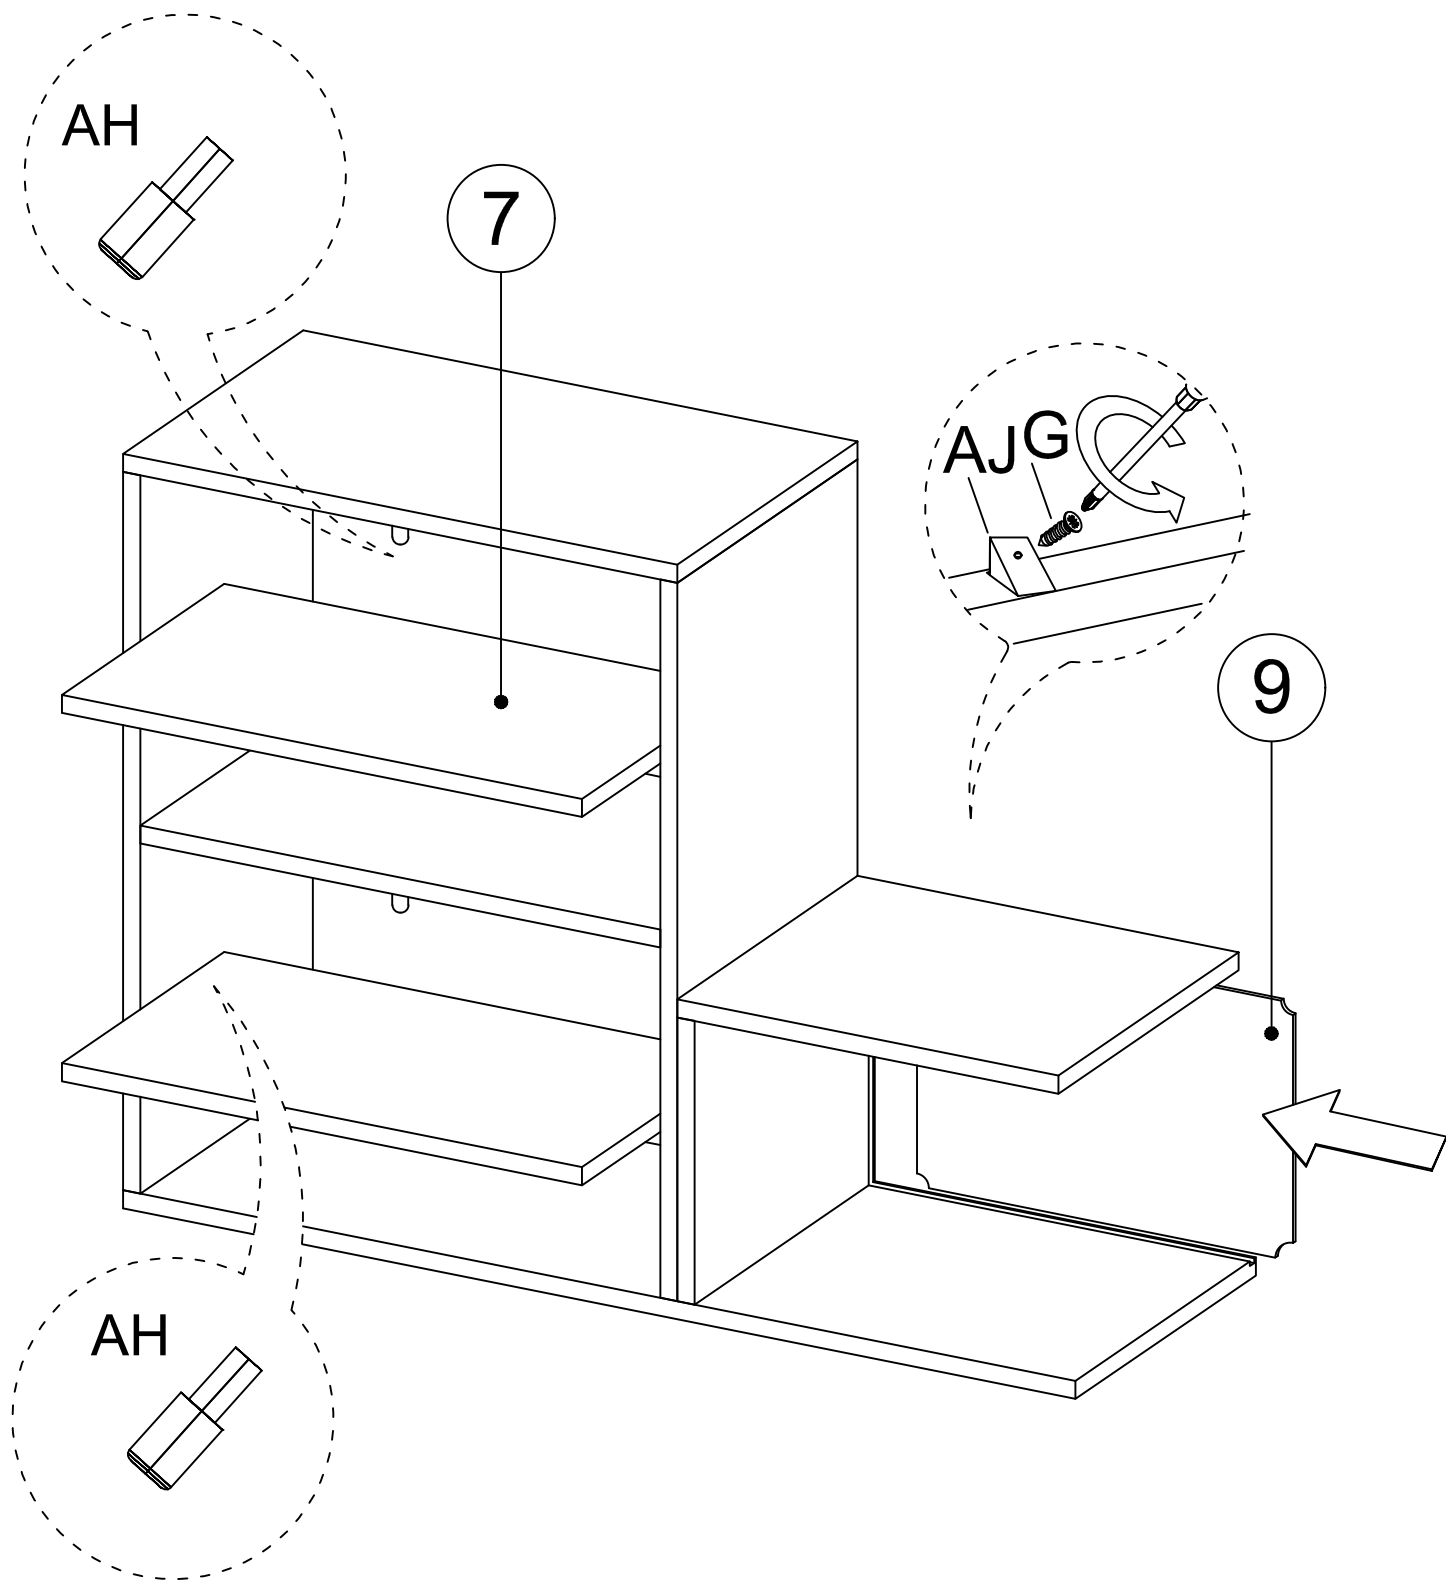

DEC0009 FREDY

DECORMET

MATERIALS

						
X 22	X 22	X 22	X 22	X 4	X 2	X 3
A	B	C	D	E	AF	AG
MINIFIX GIB	MINIFIX BODY	MIN.STOPPER	DOWEL	CABINET SCREW	BAR SCISSORS	HANGING
						
X 2	X 36	X 2	X 20	X 4	X 1	X 5
F	G	L	EY	O	BL	BN
PLUG	3,5 x 18 SCREW	5x80 SCREW	4x30 SCREW	HANDLE SCREW	SPONGE LAYING	170mm PVC LEG
						
X 1	X 4	X 4	X 14	X 6	X 2	
P	R	U	AH	AJ	AK	
ALLEN KEY	HANDLE	HINGE(Crank 16)	SHELF BUTTON	PLASTIC JOINING	WALL PLUG	

DEC0009 FREDY

NO	NAME	PIECE	NO	İSİM	ADET
1	BOTTOM PART	1 PC	1	ALT TABLA	1 ADET
2	LEFT PART	1 PC	2	SOL YAN	1 ADET
3	FIXED SHELF	1 PC	3	SABİT RAF	1 ADET
4	RIGHT PART	1 PC	4	SAĞ YAN	1 ADET
5	BACK PART	1 PC	5	ARKALIK	1 ADET
6	TOP PART	1 PC	6	ÜST TABLA	1 ADET
7	SHELVES	2 PCS	7	RAFLAR	2 ADET
8	MIDDLE PART	1 PC	8	ORTA TABLA	1 ADET
9	BACK PART	1 PC	9	ARKALIK	1 ADET
10	RIGHT PART	1 PC	10	SAĞ YAN	1 ADET
11	SHELF	1 PC	11	RAF	1 ADET
12	COVER PARTS	2 PCS	12	KAPAKLAR	2 ADET
13	HANGER / BACK PART	1 PC	13	ASKI / ARKALIK	1 ADET
14	HANGER / BOTTOM PART	1 PC	14	ASKI / ALT TABLA	1 ADET
15	HANGER / LEFT PART	1 PC	15	ASKI/ SOL YAN	1 ADET
16	HANGER / RIGHT PART	1 PC	16	ASKI / SAĞ YAN	1 ADET
17	HANGER / TOP PART	1 PC	17	ASKI / ÜST TABLA	1 ADET