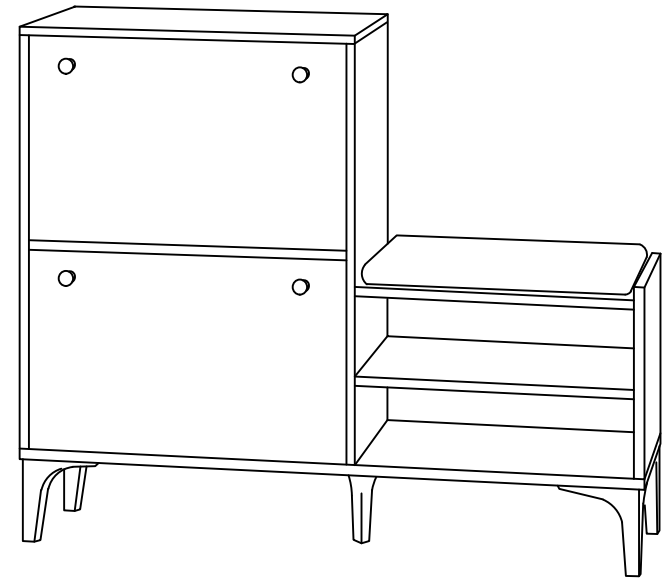

DEC0009 FREDY

DECORMET

MATERIALS

						
X 22	X 22	X 22	X 22	X 4	X 2	X 3
A	B	C	D	E	AF	AG
MINIFIX GIB	MINIFIX BODY	MIN.STOPPER	DOWEL	CABINET SCREW	BAR SCISSORS	HANGING
						
X 2	X 36	X 2	X 20	X 4	X 1	X 5
F	G	L	EY	O	BL	BN
PLUG	3,5 x 18 SCREW	5x80 SCREW	4x30 SCREW	HANDLE SCREW	SPONGE LAYING	170mm PVC LEG
						
X 1	X 4	X 4	X 14	X 6	X 2	
P	R	U	AH	AJ	AK	
ALLEN KEY	HANDLE	HINGE(Crank 16)	SHELF BUTTON	PLASTIC JOINING	WALL PLUG	

DEC0009 FREDY

NO	NAME	PIECE	NO	İSİM	ADET
1	BOTTOM PART	1 PC	1	ALT TABLA	1 ADET
2	LEFT PART	1 PC	2	SOL YAN	1 ADET
3	FIXED SHELF	1 PC	3	SABİT RAF	1 ADET
4	RIGHT PART	1 PC	4	SAĞ YAN	1 ADET
5	BACK PART	1 PC	5	ARKALIK	1 ADET
6	TOP PART	1 PC	6	ÜST TABLA	1 ADET
7	SHELVES	2 PCS	7	RAFLAR	2 ADET
8	MIDDLE PART	1 PC	8	ORTA TABLA	1 ADET
9	BACK PART	1 PC	9	ARKALIK	1 ADET
10	RIGHT PART	1 PC	10	SAĞ YAN	1 ADET
11	SHELF	1 PC	11	RAF	1 ADET
12	COVER PARTS	2 PCS	12	KAPAKLAR	2 ADET
13	HANGER / BACK PART	1 PC	13	ASKI / ARKALIK	1 ADET
14	HANGER / BOTTOM PART	1 PC	14	ASKI / ALT TABLA	1 ADET
15	HANGER / LEFT PART	1 PC	15	ASKI/ SOL YAN	1 ADET
16	HANGER / RIGHT PART	1 PC	16	ASKI / SAĞ YAN	1 ADET
17	HANGER / TOP PART	1 PC	17	ASKI / ÜST TABLA	1 ADET