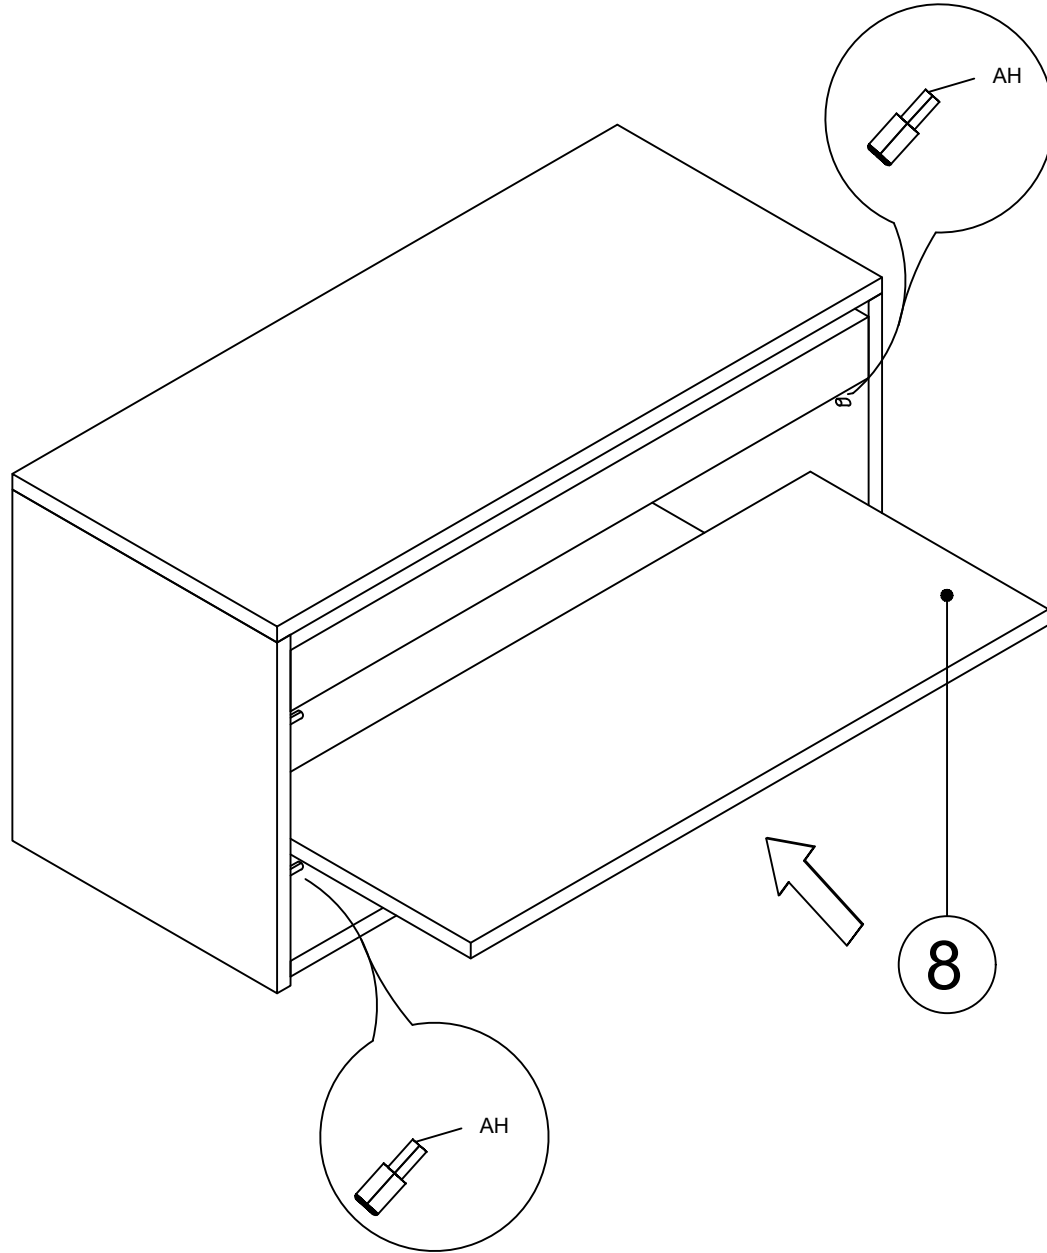

DEC0010 DORY

DECORMET

## MATERIALS

							
X 15	X 15	X 15	X 14	X 2	X 26	X 2	X 2
A	B	C	D	F	G	L	S
MINIFIX GIB	MINIFIX BODY	MIN.STOPPER	DOWEL	PLUG	3.5 x 18 SCREW	5x80 SCREW	HINGE (Crank 0)
							
X 2	X 5	X 6	X 2	X 1	X 4		
U	AG	AH	AK	BL	BR		
HINGE(Crank 16)	HANGING	SHELF BUTTON	WALL PLUG	SPONGE LAYING	POLYGRID		

## DEC0010 DORY

NO	NAME	PIECE	NO	İSİM	MİKTAR
1	BOTTOM PART	1 PC	1	ALT TABLA	1 Adet
2	LEFT PART	1 PC	2	SOL YAN	1 Adet
3	MIDDLE PART	1 PC	3	DİKME	1 Adet
4	MIDDLE PART	1 PC	4	DİKME	1 Adet
5	RIGHT PART	1 PC	5	SAĞ YAN	1 Adet
6	BACK PART	1 PC	6	ARKALIK	1 Adet
7	TOP PART/COVER	1 PC	7	ÜST	1 Adet
8	SHELF	1 PC	8	RAF	1 Adet
9	WALL SHELF	1 PC	9	DUVAR RAFI	1 Adet
10	WALL PANEL	1 PC	10	DUVAR PANELİ	1 Adet
11	COVER PART	1 PC	11	KAPAK	1 Adet
12	BACK PART	1 PC	12	ARKALIK	1 Adet