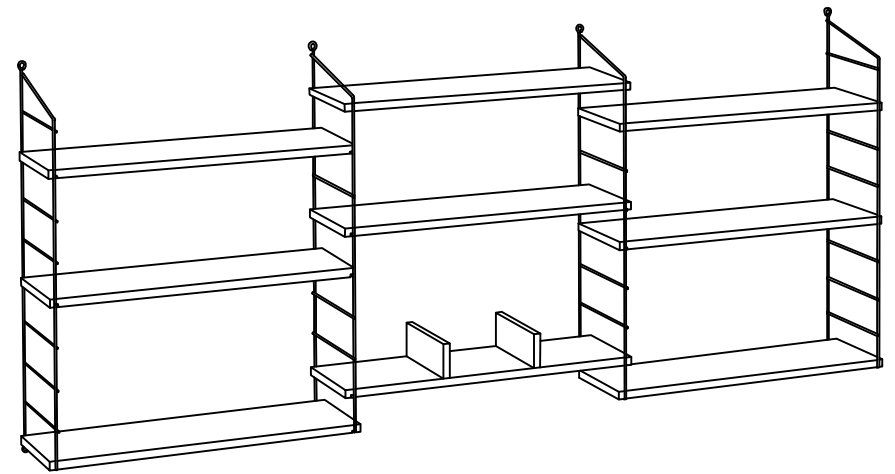

LUNGO

DECORMET

MATERIALS

		
X 8	X 8	X 4
J	AK	E
3 x 40 SCREW	WALL PLUG	CABINET SCREW

DEC0013- LUNGO RAF KİTAPLIK

NO	NAME	PIECE	NO	İSİM	ADET
1	WOODEN SHELF	9 PCS	1	AHŞAP RAF	8 ADET
2	WOODEN SHELF	4 PCS	2	AHŞAP RAF	1 ADET
3	MIDDLE PART	2 PCS	3	DİKME	2 ADET
4	WALL CONSOLE	2 PCS	4	DUVAR KONSOLU	4 ADET