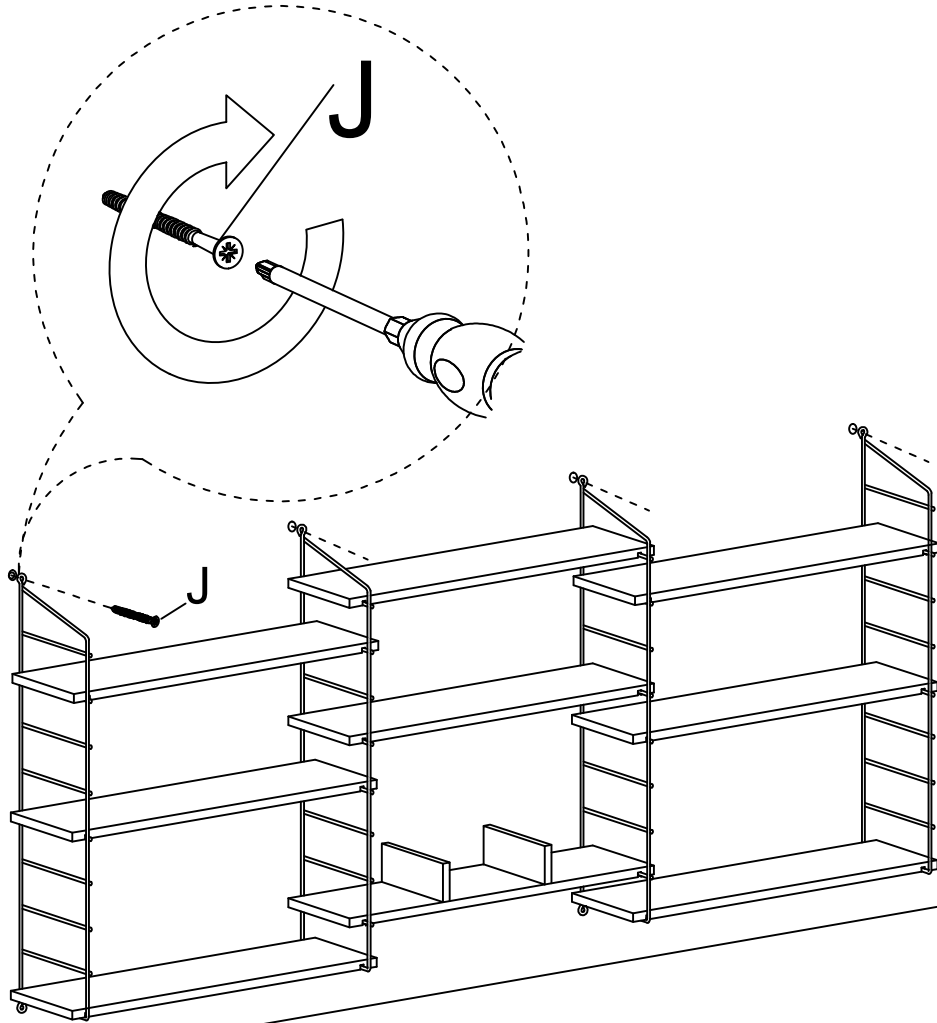

LUNGO

DECORMET

MATERIALS

		
X 8	X 8	X 4
J	AK	E
3 x 40 SCREW	WALL PLUG	CABINET SCREW

DEC0013- LUNGO RAF KİTAPLIK

NO	NAME	PIECE	NO	İSİM	ADET
1	WOODEN SHELF	9 PCS	1	AHŞAP RAF	8 ADET
2	WOODEN SHELF	4 PCS	2	AHŞAP RAF	1 ADET
3	MIDDLE PART	2 PCS	3	DİKME	2 ADET
4	WALL CONSOLE	2 PCS	4	DUVAR KONSOLU	4 ADET