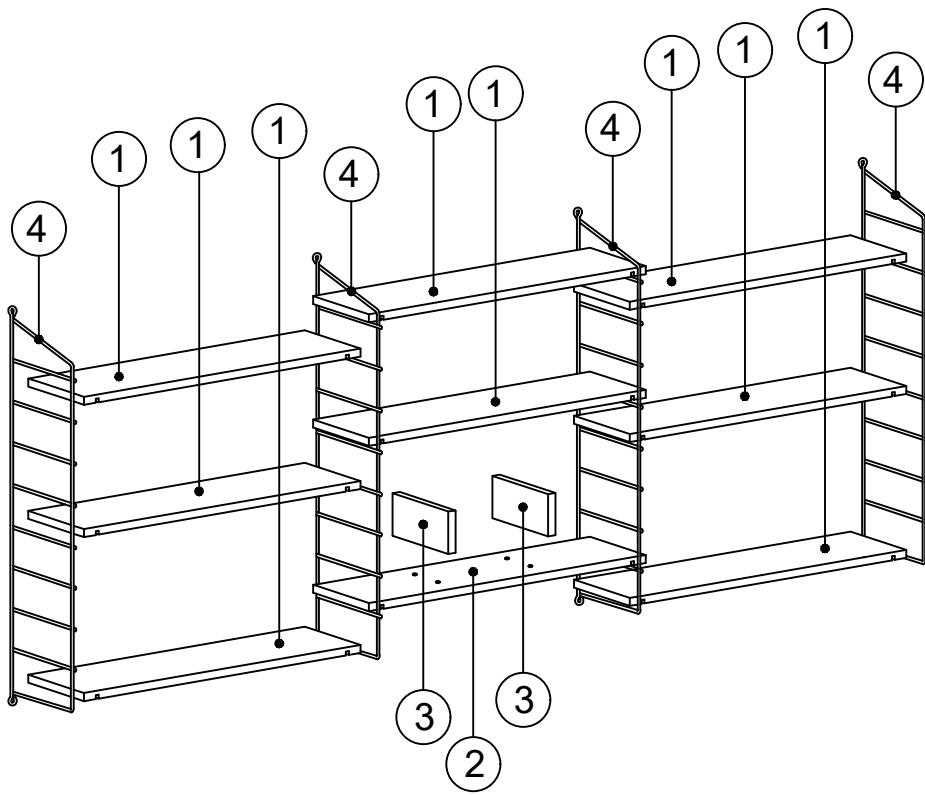

LUNGO

DECORMET

MATERIALS

		
X 8	X 8	X 4
J	AK	E
3 x 40 SCREW	WALL PLUG	CABINET SCREW

DEC0013- LUNGO RAF KİTAPLIK

NO	NAME	PIECE	NO	İSİM	ADET
1	WOODEN SHELF	9 PCS	1	AHŞAP RAF	8 ADET
2	WOODEN SHELF	4 PCS	2	AHŞAP RAF	1 ADET
3	MIDDLE PART	2 PCS	3	DİKME	2 ADET
4	WALL CONSOLE	2 PCS	4	DUVAR KONSOLU	4 ADET